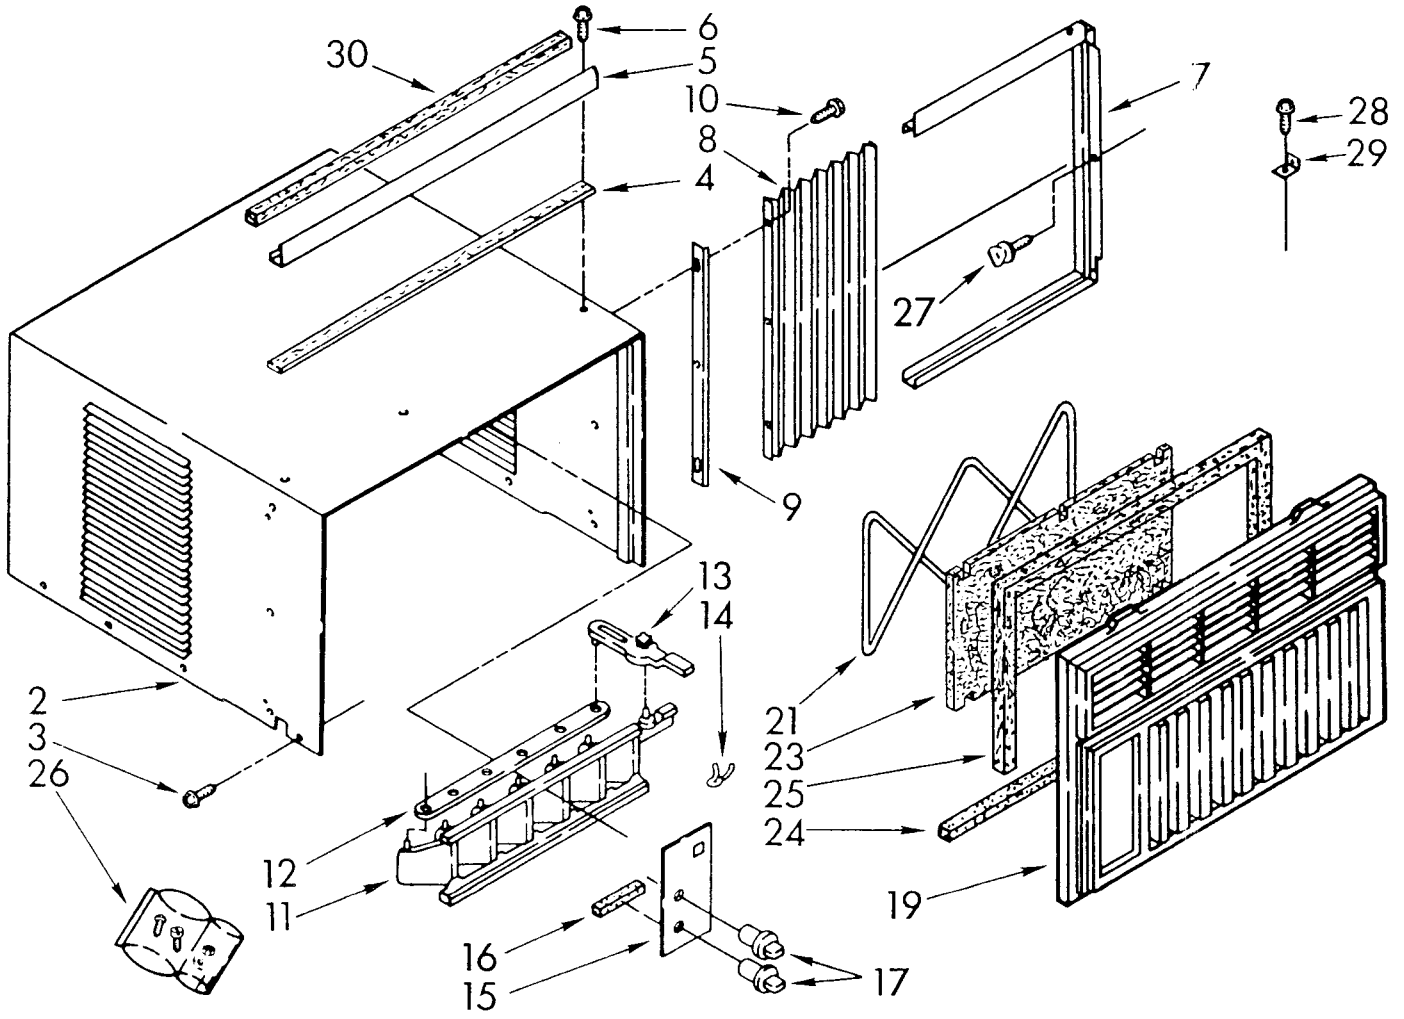

CABINET PARTS

For Model: AR1200XT0

FOR ORDERING INFORMATION REFER TO PARTS PRICE LIST

879656

6

804-E-14