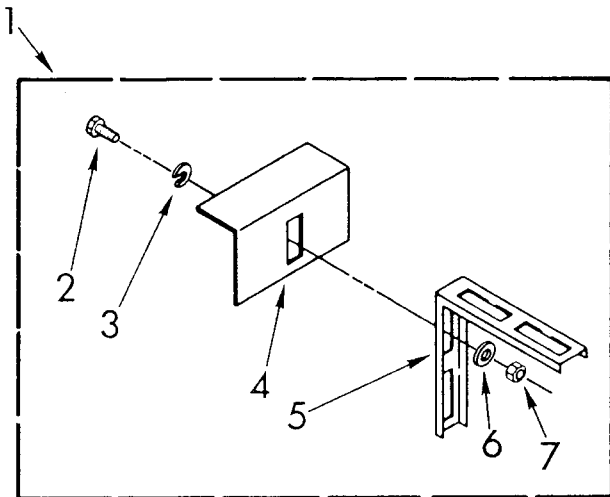

ACCESSORY KIT PARTS

For Model: AR1200XT0

*The Accessory Installation Kits illustrated above may or may not be included with your Air Conditioner. They have been made available only as an accessory to help you install the Air Conditioner where special circumstances may require them.

If one of these accessory kits has been installed with your Air Conditioner and repair parts are required at some later date, you may select the correct part number from this listing.

FOR ORDERING INFORMATION REFER TO PARTS PRICE LIST