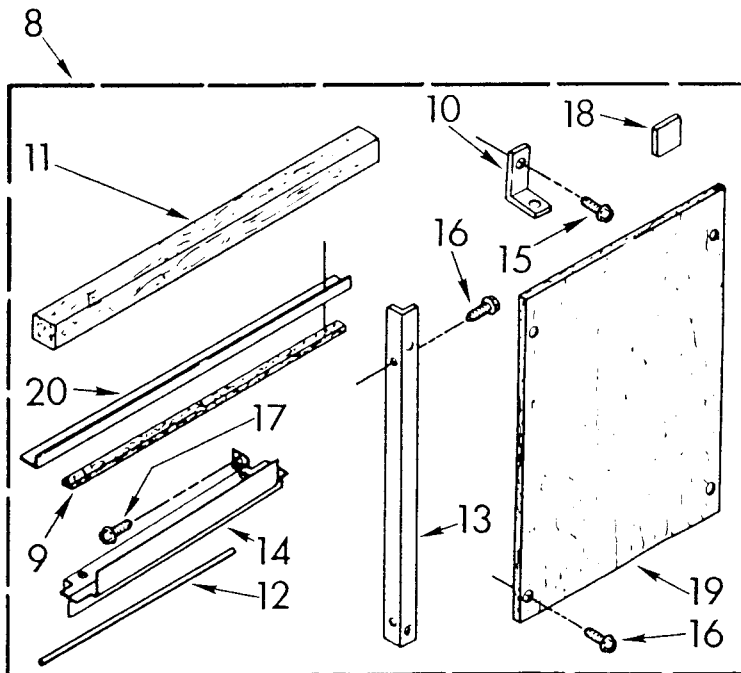

ACCESSORY KIT PARTS

For Model: AR1200XT0

*The Accessory Installation Kits illustrated above may or may not be included with your Air Conditioner. They have been made available only as an accessory to help you install the Air Conditioner where special circumstances may require them.

If one of these accessory kits has been installed with your Air Conditioner and repair parts are required at some later date, you may select the correct part number from this listing.

FOR ORDERING INFORMATION REFER TO PARTS PRICE LIST