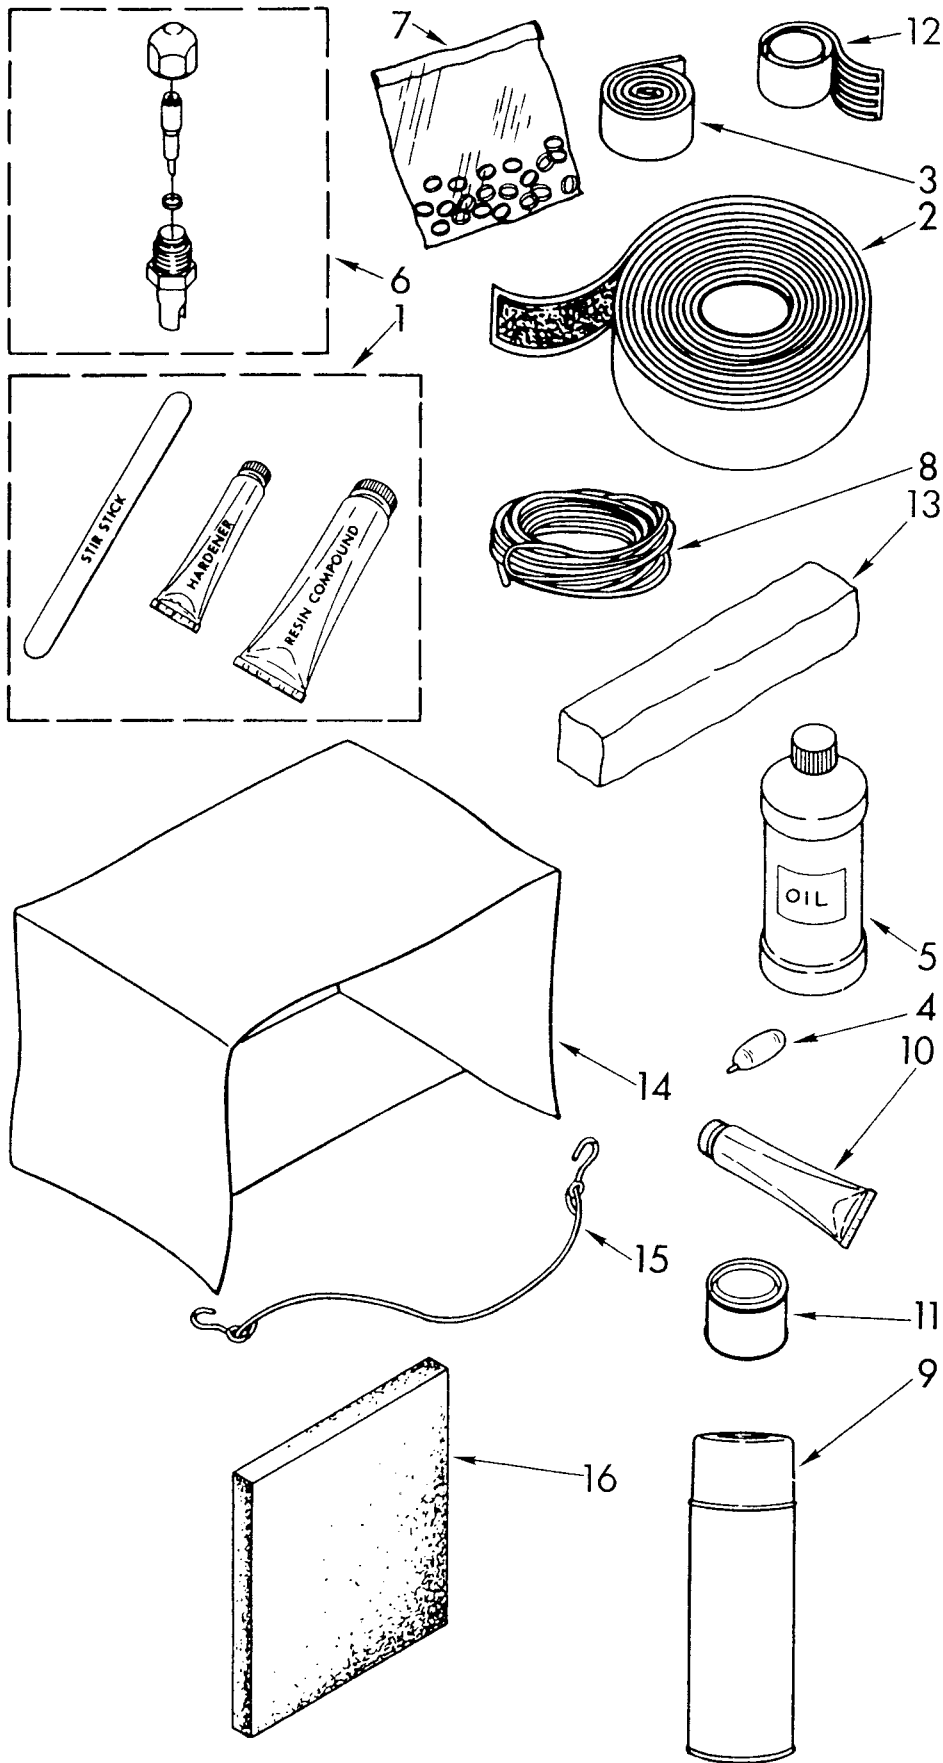

OPTIONAL PARTS (NOT INCLUDED)

For Model: AR1200XT0

FOR ORDERING INFORMATION REFER TO PARTS PRICE LIST