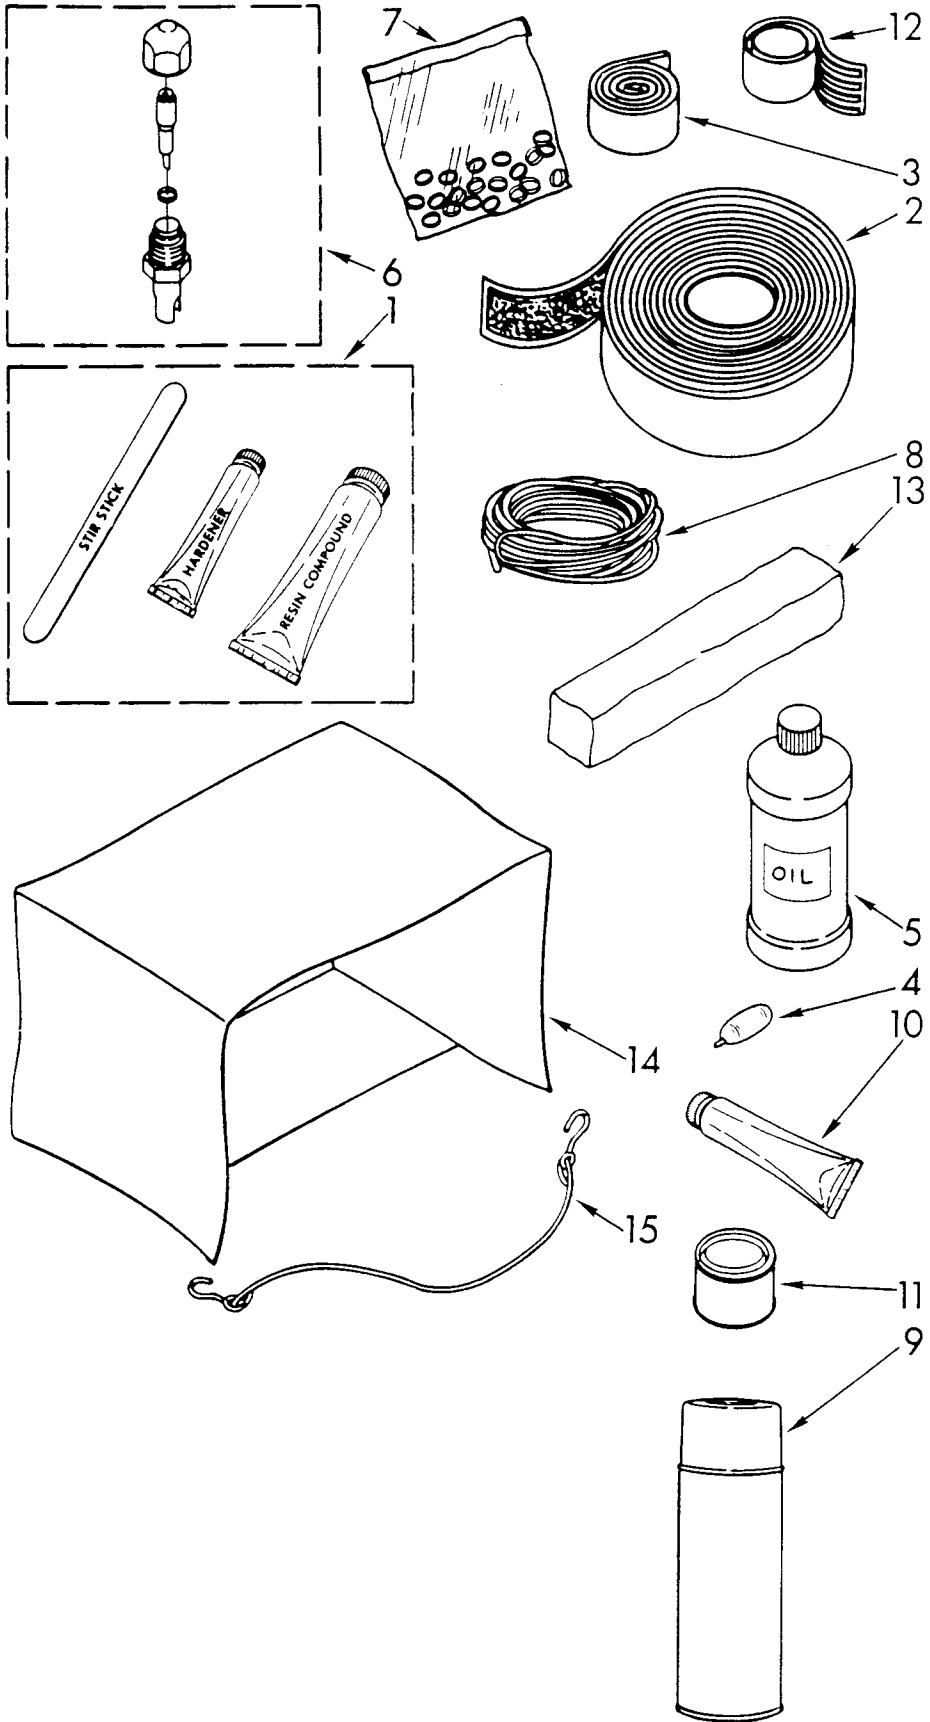

OPTIONAL PARTS (NOT INCLUDED)

For Model: AR1200XW0

FOR ORDERING INFORMATION REFER TO PARTS PRICE LIST