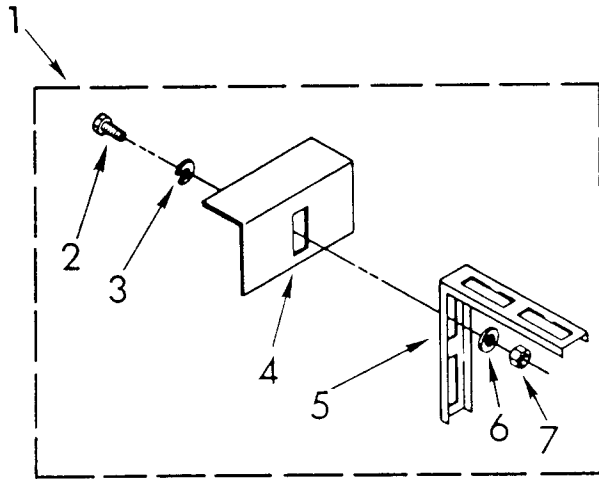

ACCESSORY KIT PARTS

For Model: AR1200XW0

The Accessory Installation Kits illustrated below may or may not be included with your Air Conditioner. They have been made available only as an accessory to help you install the Air Conditioner where special circumstances may require them.

If one of these accessory kits has been installed with your Air Conditioner and repair parts are required at some later date, you may select the correct part number from this listing.

FOR ORDERING INFORMATION REFER TO PARTS PRICE LIST