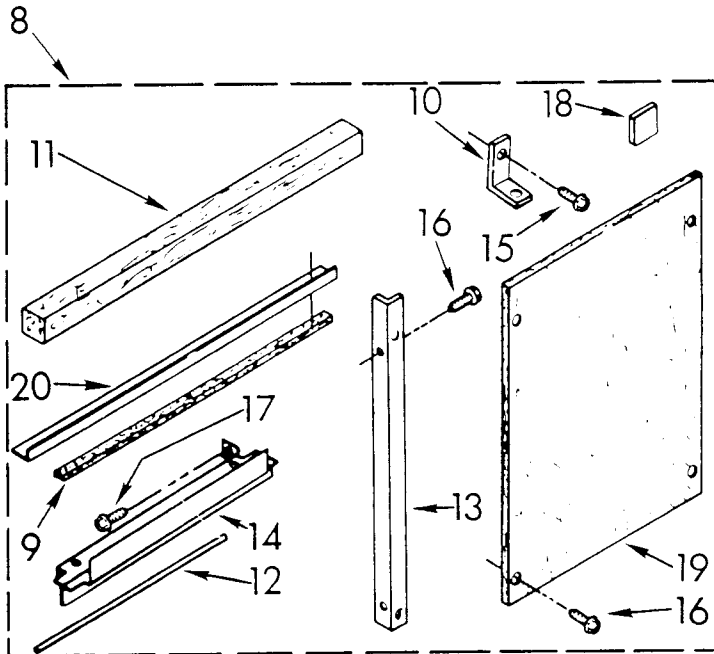

ACCESSORY KIT PARTS

For Model: AR1200XW0

The Accessory Installation Kits illustrated below may or may not be included with your Air Conditioner. They have been made available only as an accessory to help you install the Air Conditioner where special circumstances may require them.

If one of these accessory kits has been installed with your Air Conditioner and repair parts are required at some later date, you may select the correct part number from this listing.

FOR ORDERING INFORMATION REFER TO PARTS PRICE LIST