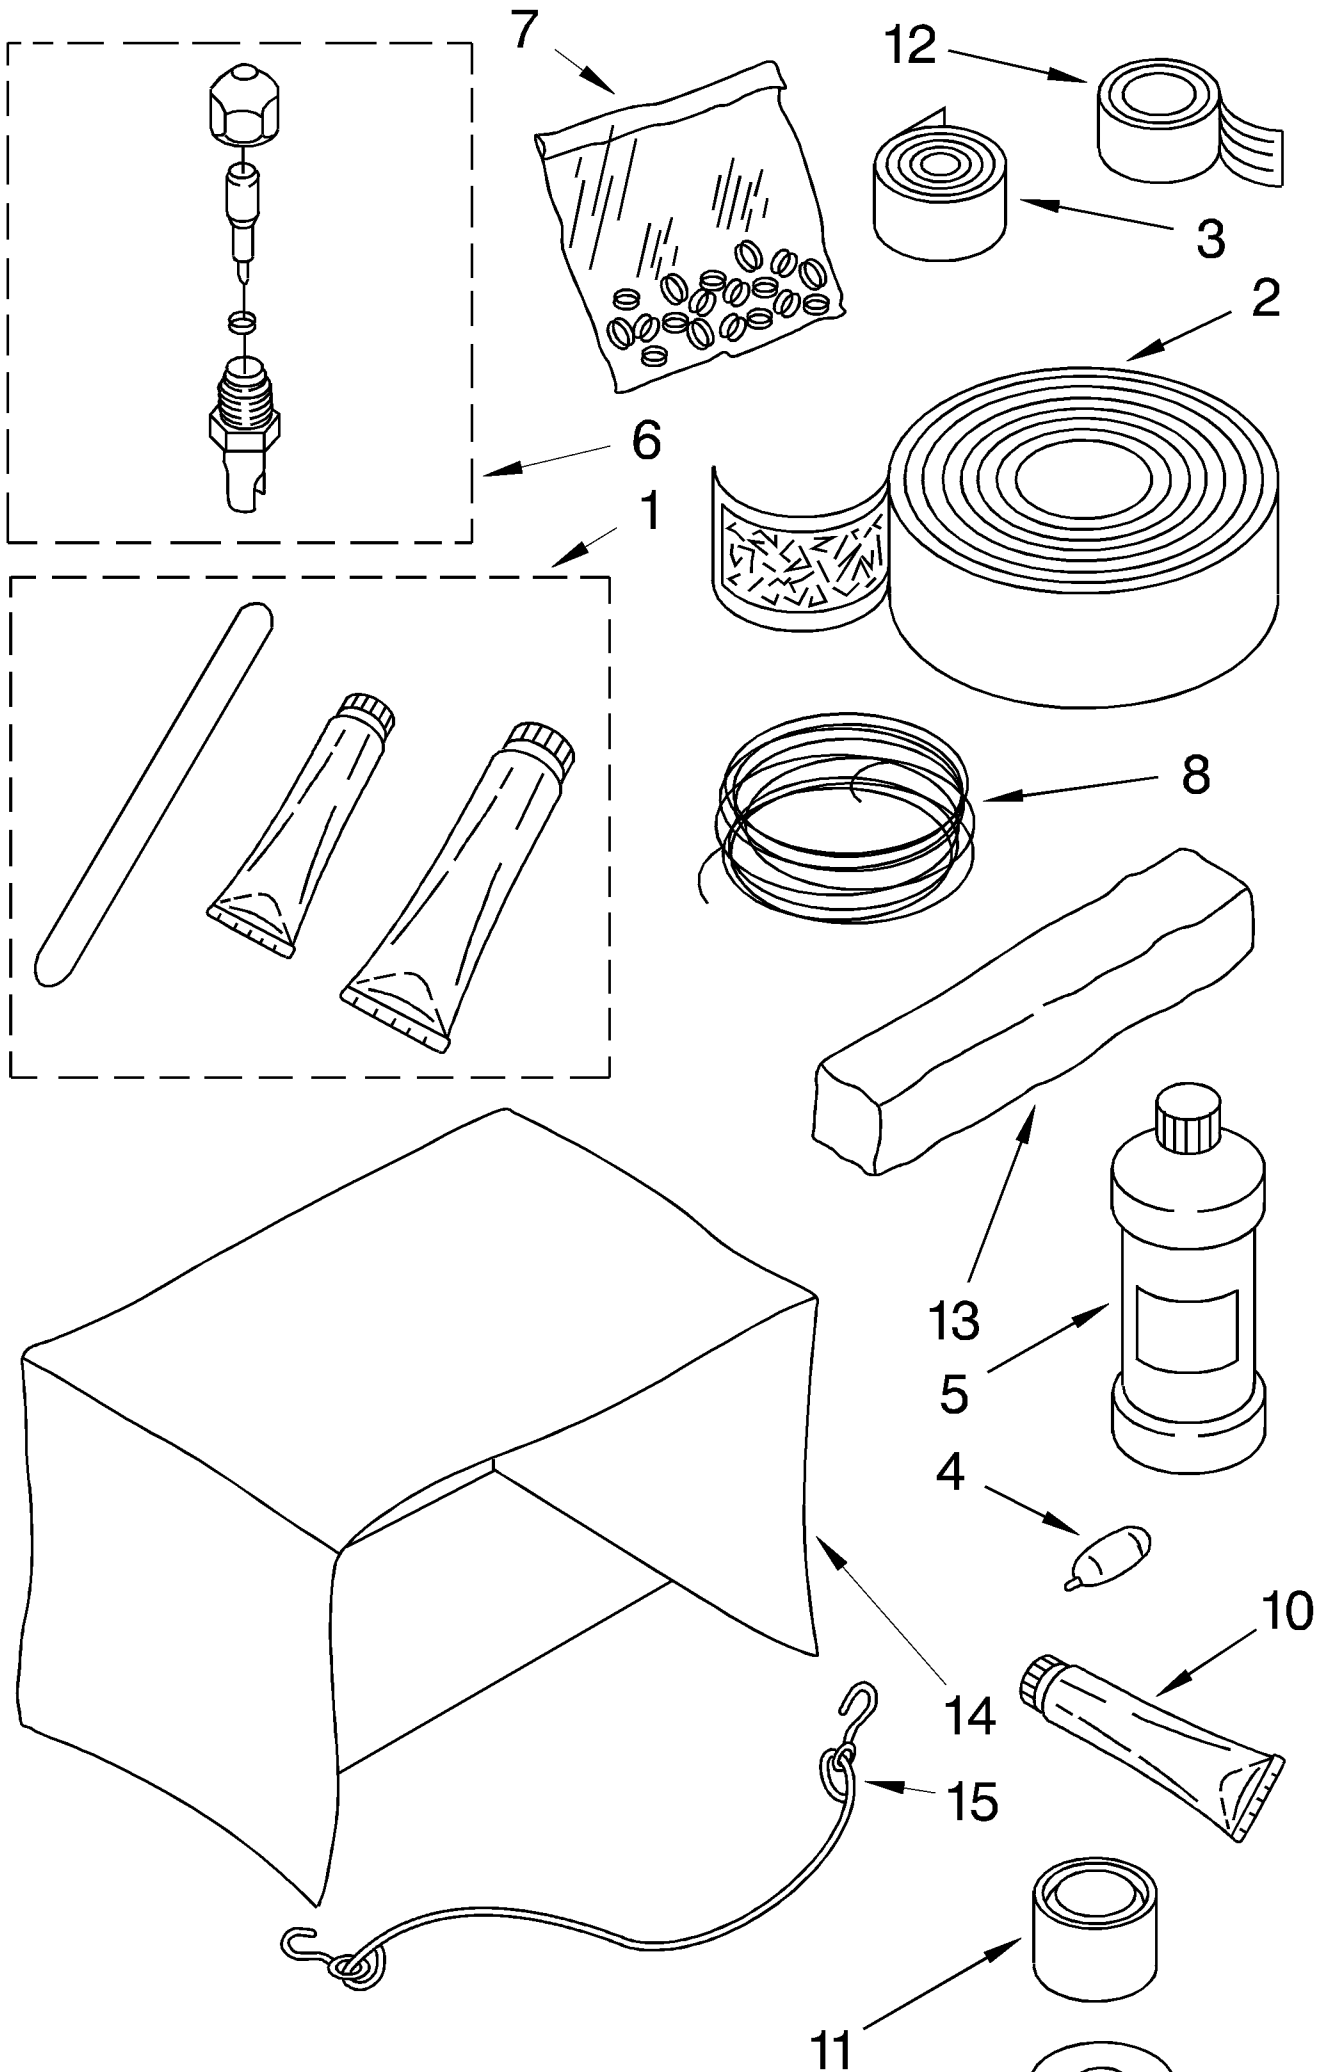

OPTIONAL PARTS (NOT INCLUDE)

For Model: X10002W03