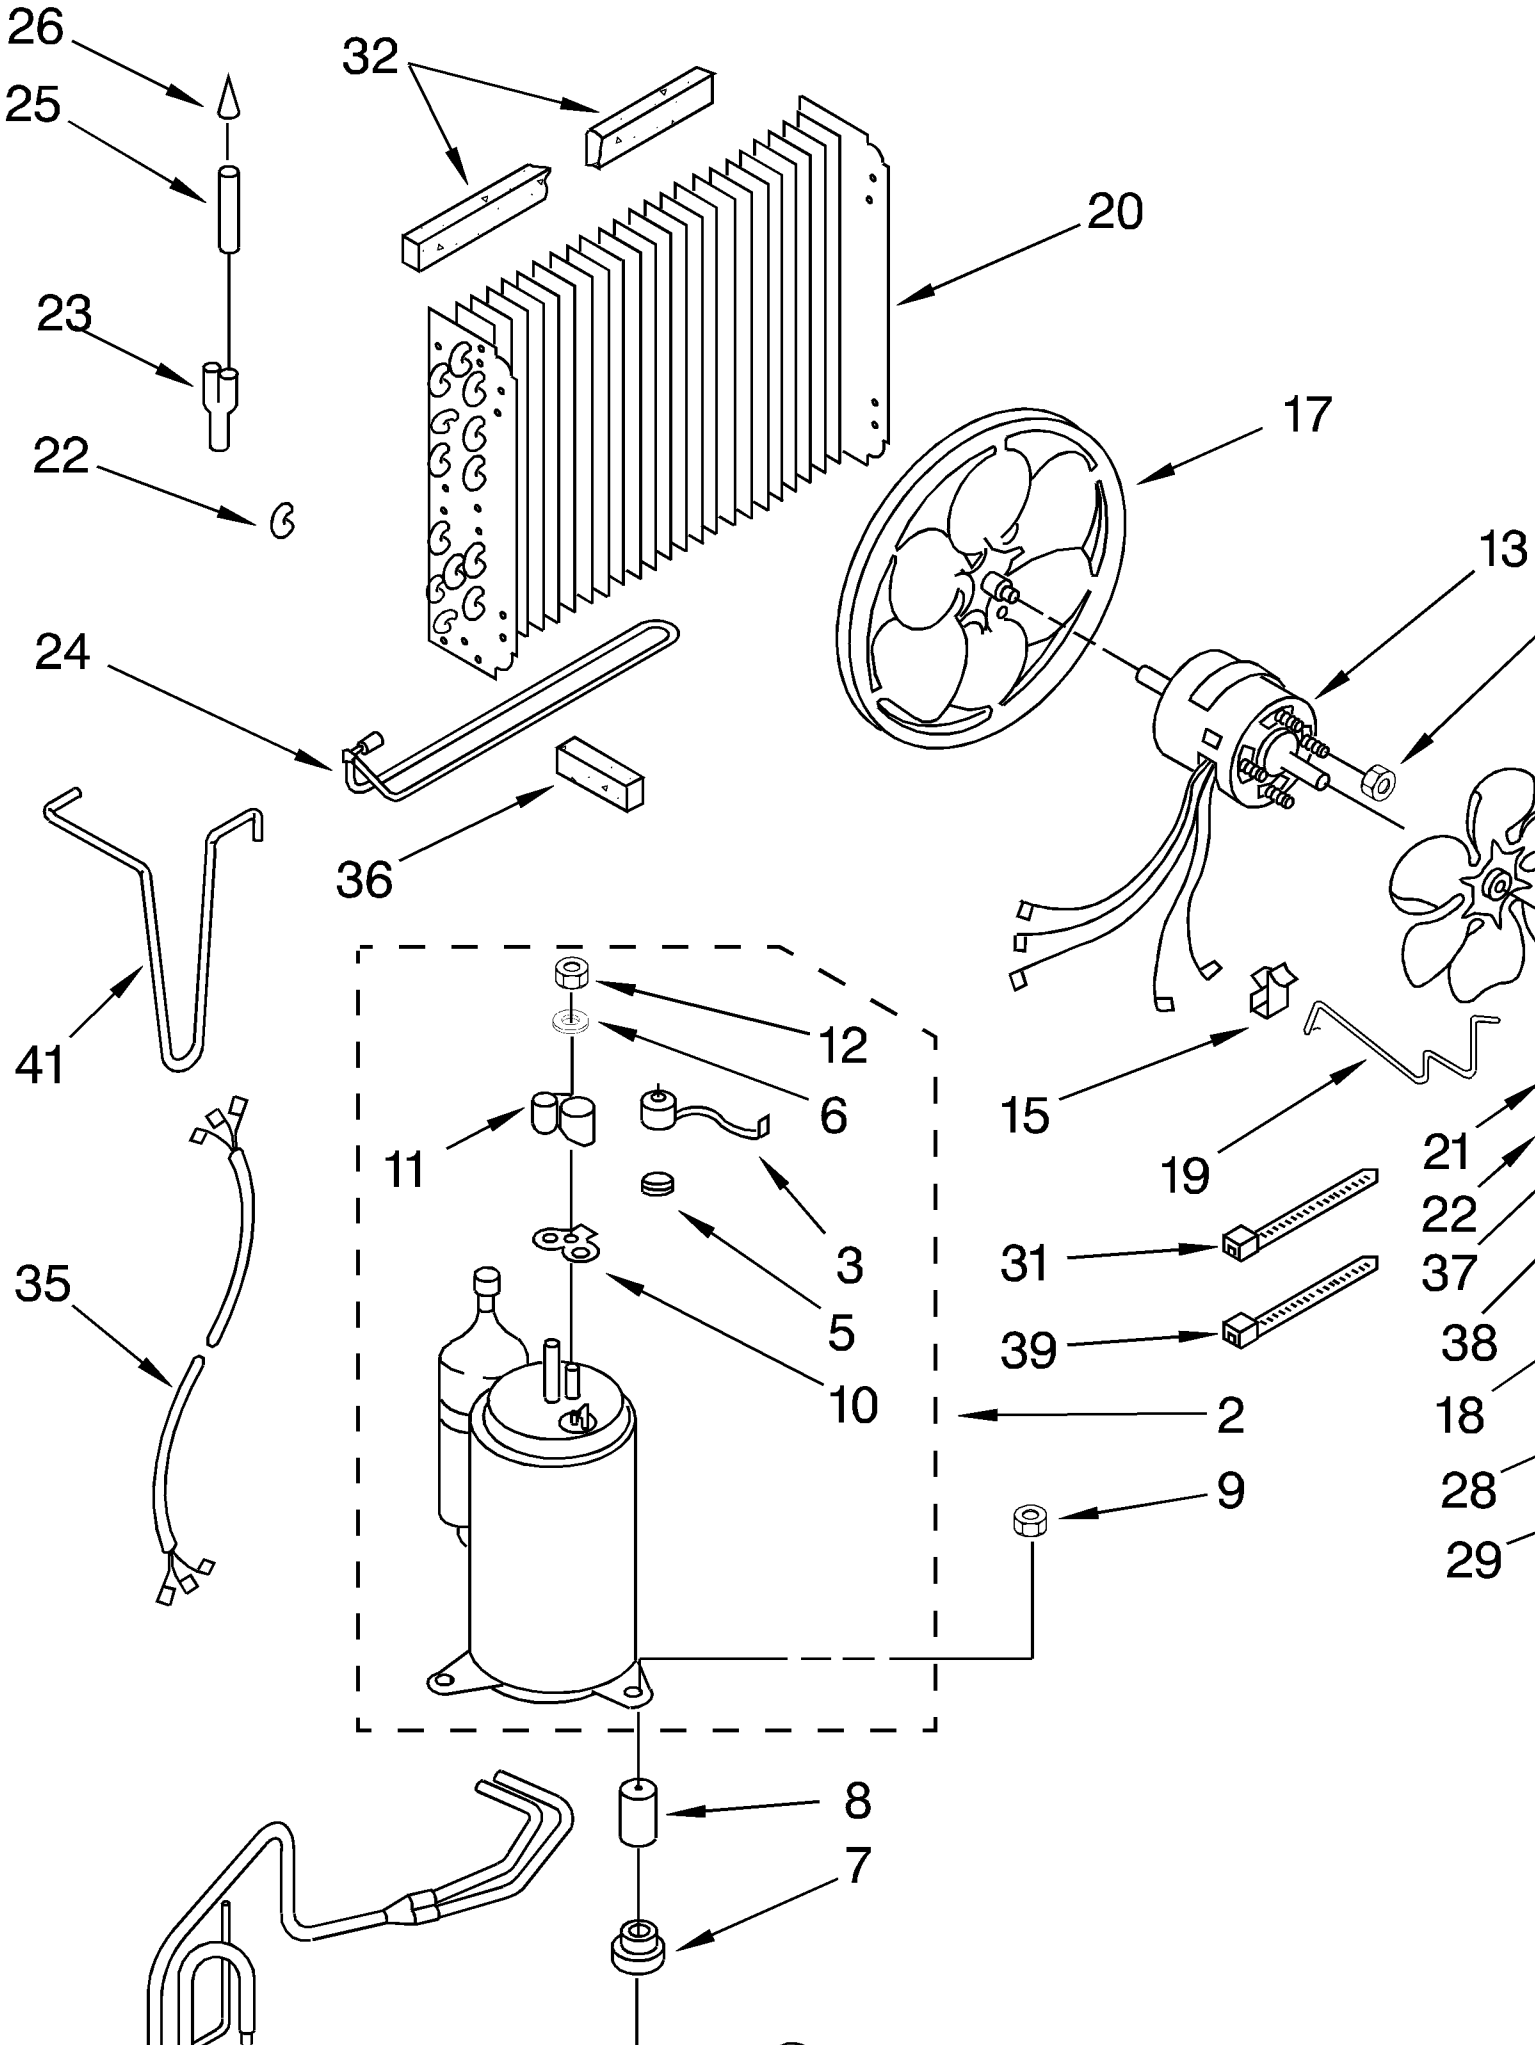

----- Manual continues below -----

	LIT1155974	Installation Instructions
	LIT1159051	Tech Sheet
	LIT950222	Wiring Diagram
	LIT1168169	Operation Guide
	LIT4316392	Repair Parts List
2	1163572	Compressor
3	951865	Overload
4	949634	Clip, Cabinet Front Mtg (2)
5	950032	Spring, Overload
6	950037	Gasket, Nut
7	950021	Grommet, Compressor Mounting (3)
8	950020	Sleeve, Compressor Mounting (3)
9	858121	Nut, Lock (3)
10	950035	Gasket, Terminal Cover
11	950036	Cover, Terminal
12	950027	Nut, Hex
13	947852	Motor, Fan
14	488130	Nut, Hex Keps 8-32 (4)
15	852451	Clamp, Cable
16	1160946	Blade, Fan (Evaporator)
17	1161594	Blade, Fan (Condenser)
18	1156532	Evaporator
19	1161573	Tube, Restrictor
20	1160065	Condenser
21	708531	Bend, Return Evaporator (12)
22	708532	Bend, Return Condenser (13) Evaporator(2)
23	947364	Tube, Flow Divider
24	1160032	Tube, Extension
25	1155460	Tube, Outlet (Includes No. 26)
26	49599	Strainer, Tube
27	488480	Screw, SM #8 x 1/2A (7)
28	996773	Anticipator, Temperature
29	475577	Clip, Temperature Anticipator
30	642684	Clamp, Tube
31	857547	Tie, Cable
32	948090	Seal, Condenser Top
33	1163999	Tube, Suction
34	1162616	Seal, Anti-Rub
35	484136	Harness, Wiring
36	859600	Seal, Condenser Bottom
37	1158407	Bend, Return (2)
38	1156533	Bend, Return (2)
39	857547	Wire, Tie
40	950019	Base
41	1161574	Tube, Discharge