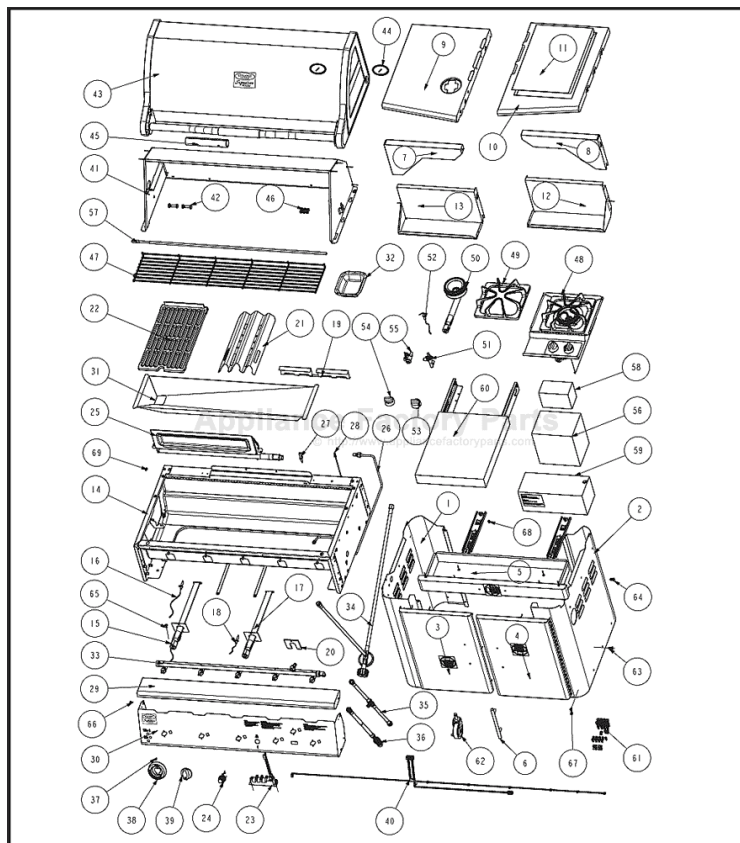

[Find Your ROPER Air Conditioner Parts - Select From 49 Models](#)

----- Manual continues below -----