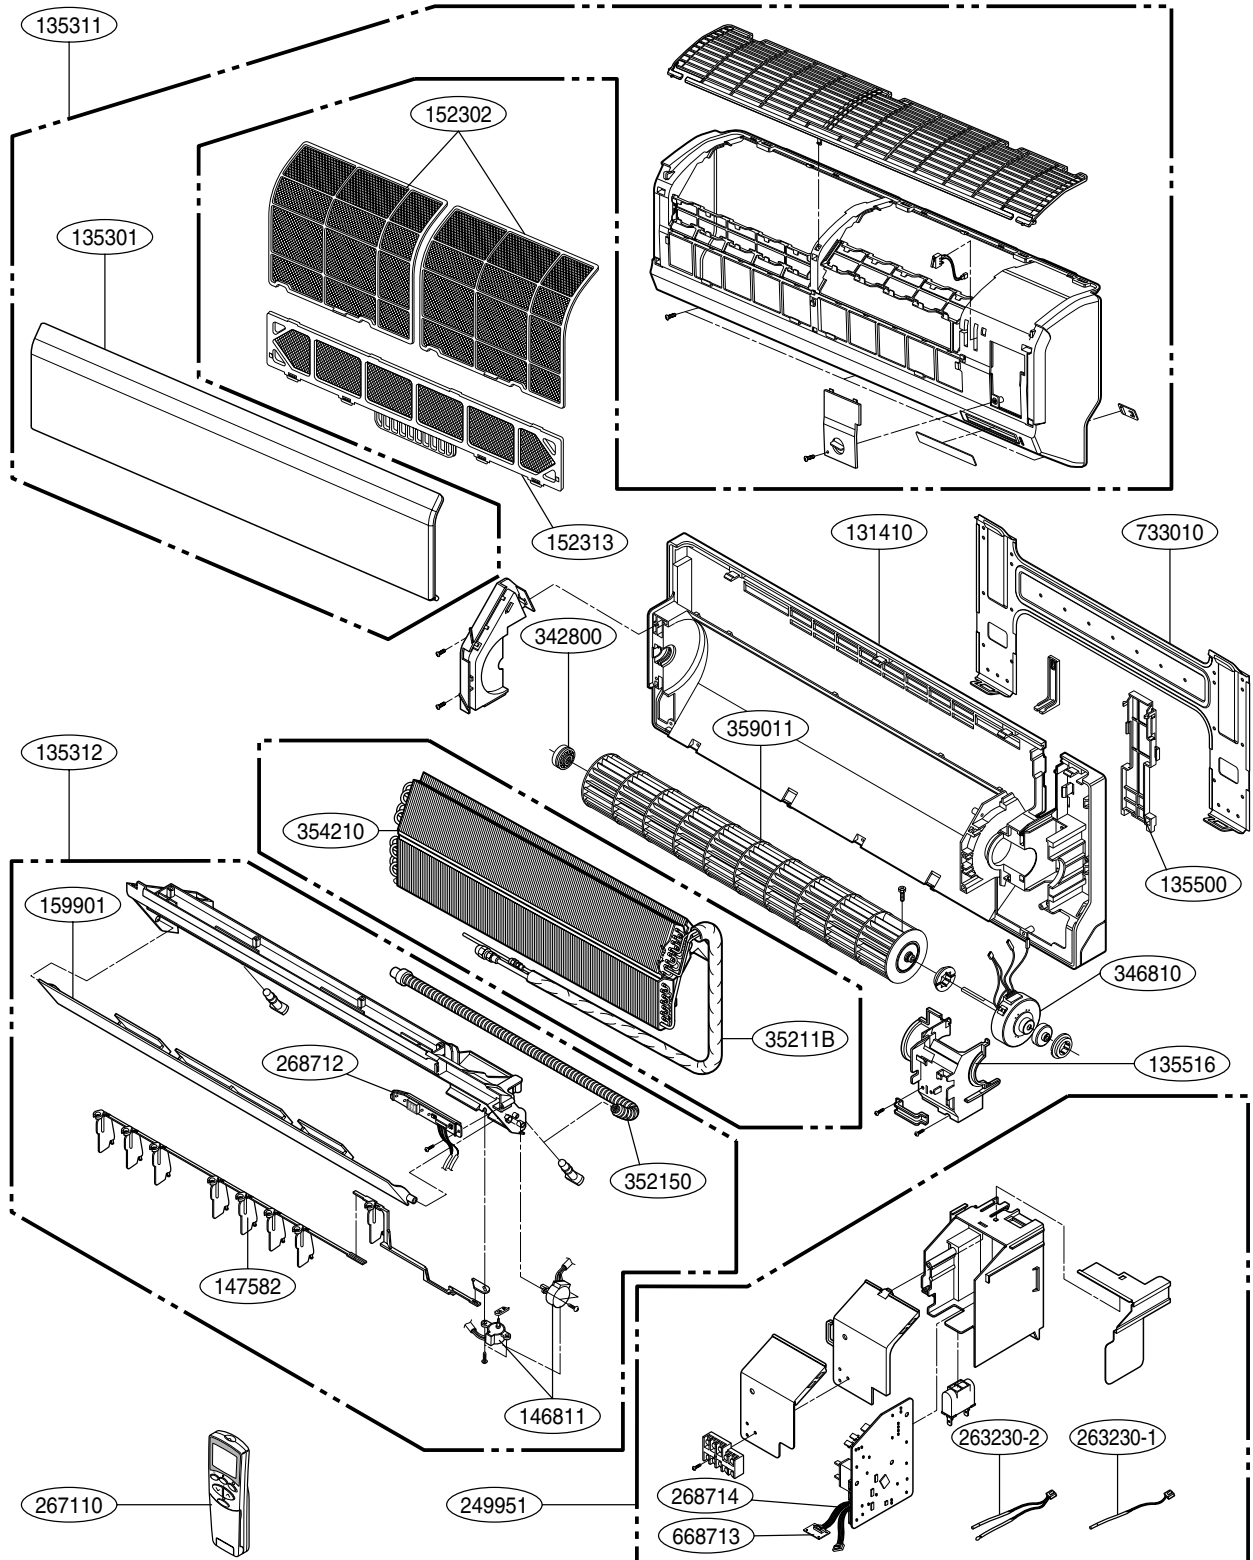

Exploded View & Replacement Parts List

Indoor Unit