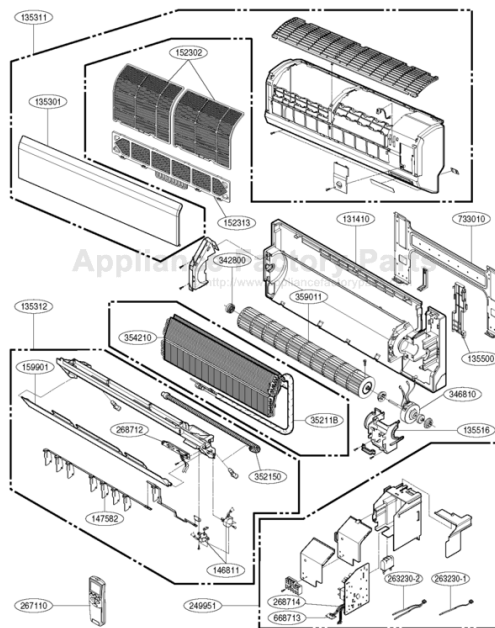

# COMFORT-AIRE DMC36TB-1 Owner's Manual

[Shop genuine replacement parts for COMFORT-AIRE  
DMC36TB-1](#)

[Find Your COMFORT-AIRE Air Conditioner Parts - Select From 599 Models](#)

----- Manual continues below -----