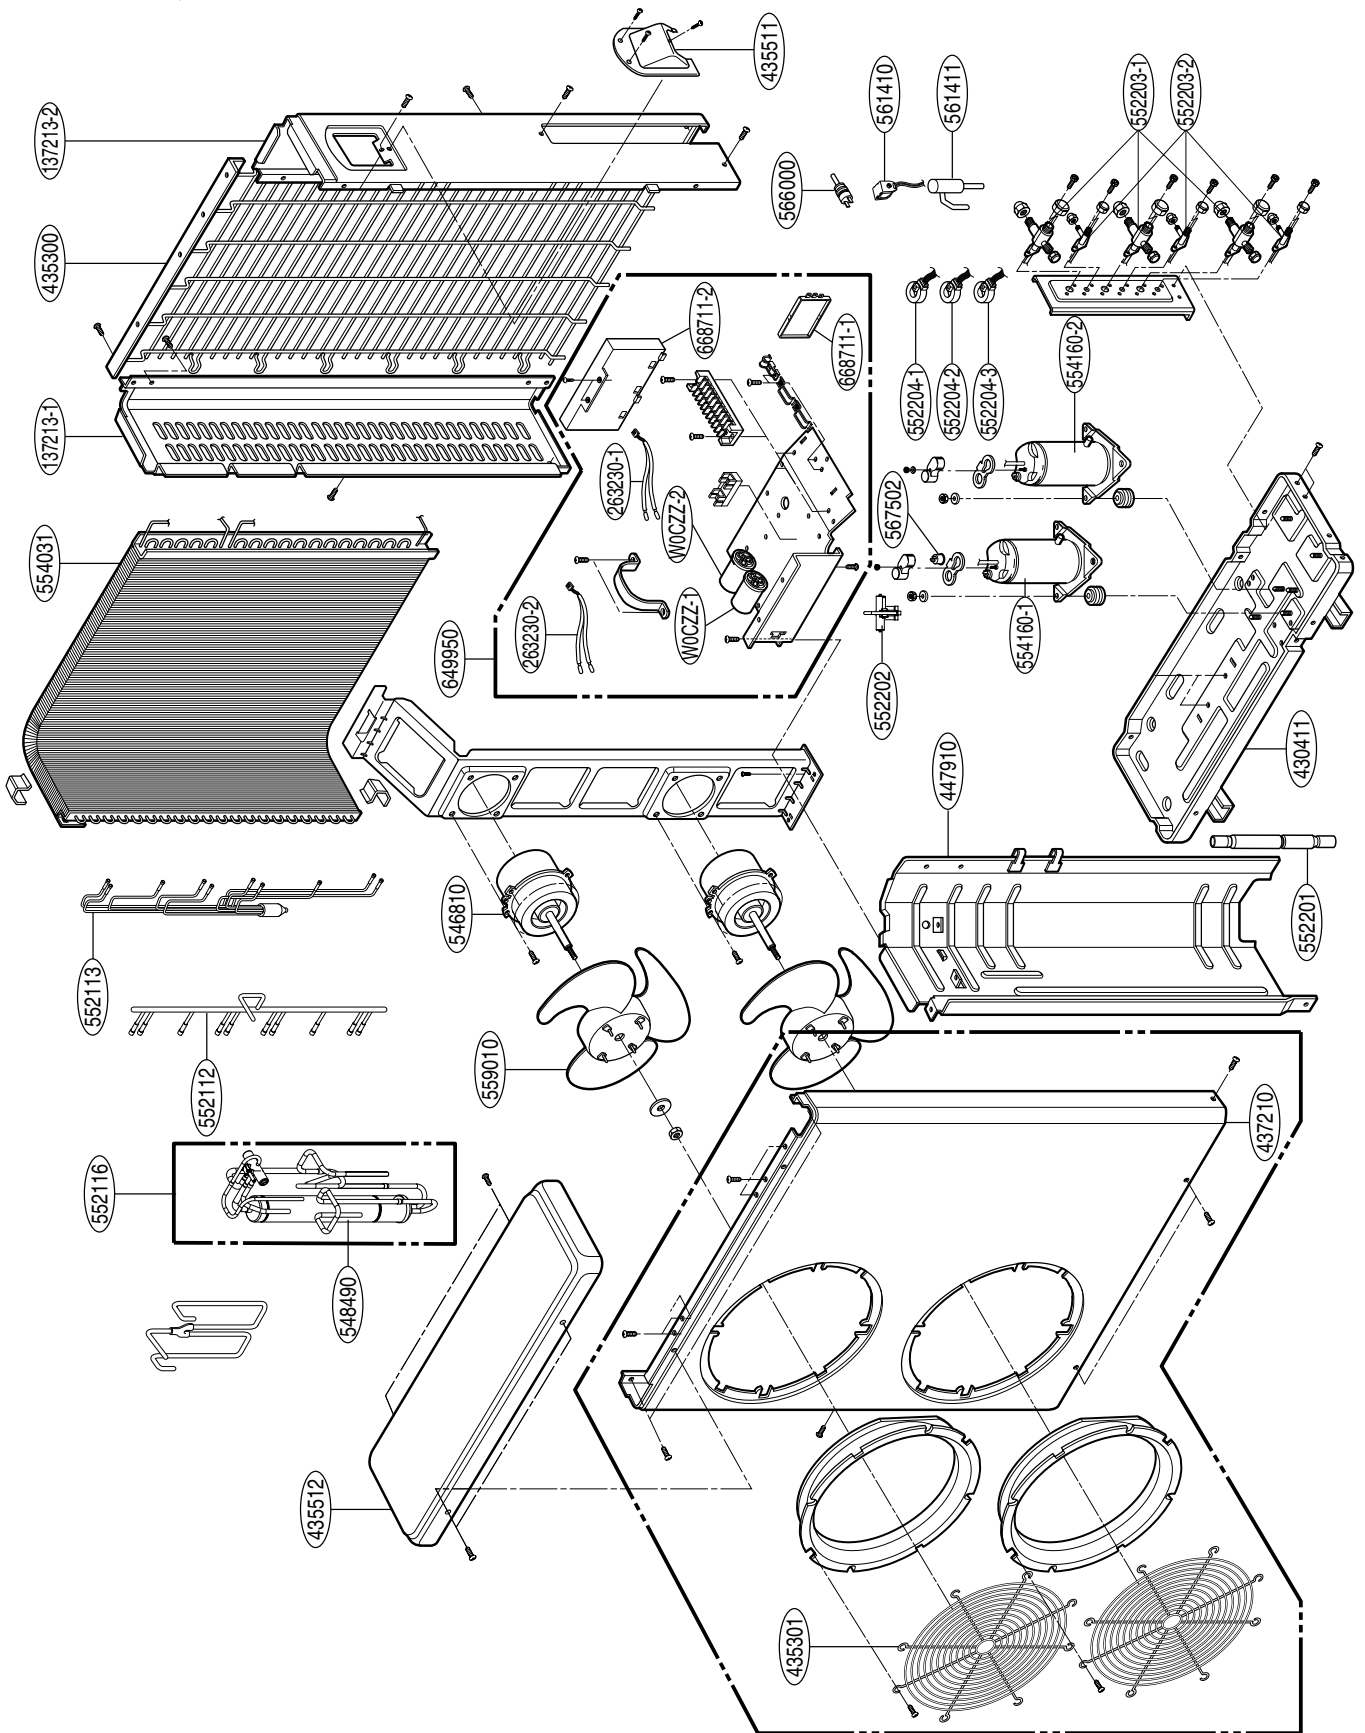

Outdoor Unit

DMC36TB-1, DMH36TB-1