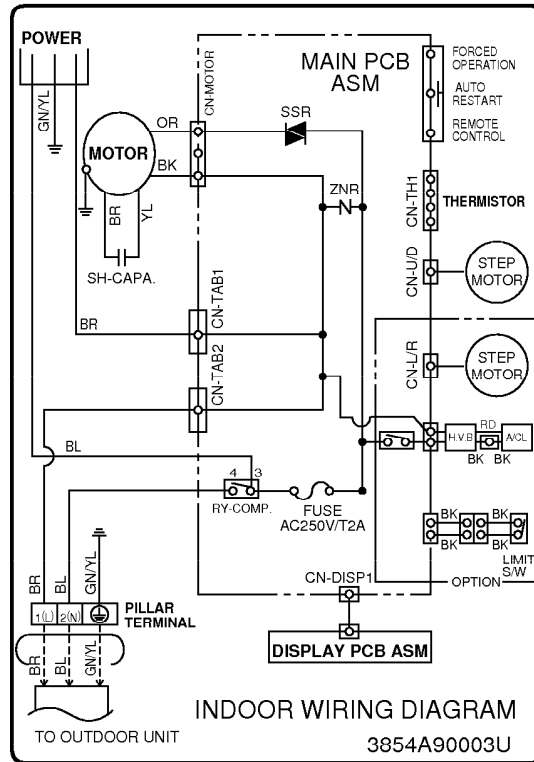

----- Manual continues below -----

Wiring Diagram

(1) Indoor Unit

1. LS-K1820/1860/1861/2420/2460/2621/2661CL/CM/CN

2. LS-K1820/1860/1861/1865/2420/2460/2621/2661HL/HM/HN/EL

3. LS-K1822/1862/2422/2462/2662CL/CM/CN/AL

4. LS-K1822/1862/1866/2422/2462/2662HL/HM/HN/EL

(2) Outdoor Unit

1. LS-K1820/1860/1861/1862/2420/2422/2460/2462/2621/2622/2661/2662CL/CM/CN/CN/AL

2. LS-K1820/1822/1865/1866/HL/HM/HN/EL

3. LS-K1860/1861/1862/2420/2460/2621/2661HL/HM/HN