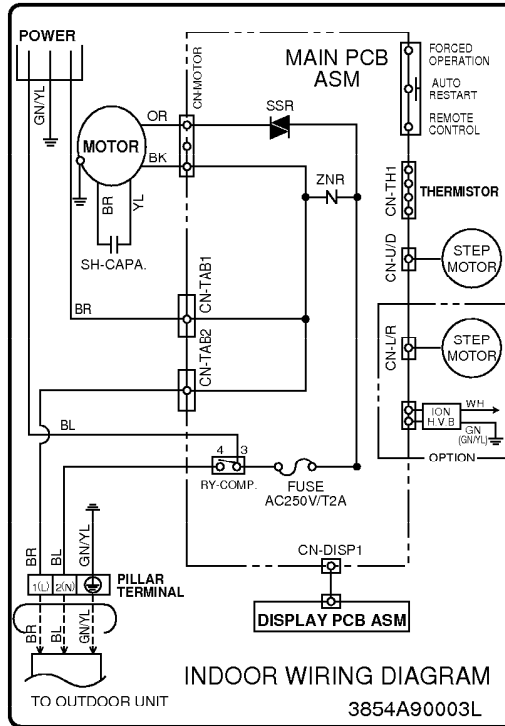

This Owner's Manual is provided and hosted by [Appliance Factory Parts](#).

LG HMC018VB Owner's Manual

[Shop genuine replacement parts for LG HMC018VB](#)

[Find Your LG Air Conditioner Parts - Select From 2328 Models](#)

----- Manual continues below -----

Wiring Diagram

(1) Indoor Unit

1. LS-K1820/1860/1861/2420/2460/2621/2661CL/CM/CN

2. LS-K1820/1860/1861/1865/2420/2460/2621/2661HL/HM/HN/EL

3. LS-K1822/1862/2422/2462/2662CL/CM/CN/AL

4. LS-K1822/1862/1866/2422/2462/2662HL/HM/HN/EL

(2) Outdoor Unit

1. LS-K1820/1860/1861/1862/2420/2422/2460/2462/2621/2622/2661/2662CL/CM/CN/CN/AL

2. LS-K1820/1822/1865/1866/HL/HM/HN/EL

3. LS-K1860/1861/1862/2420/2460/2621/2661HL/HM/HN