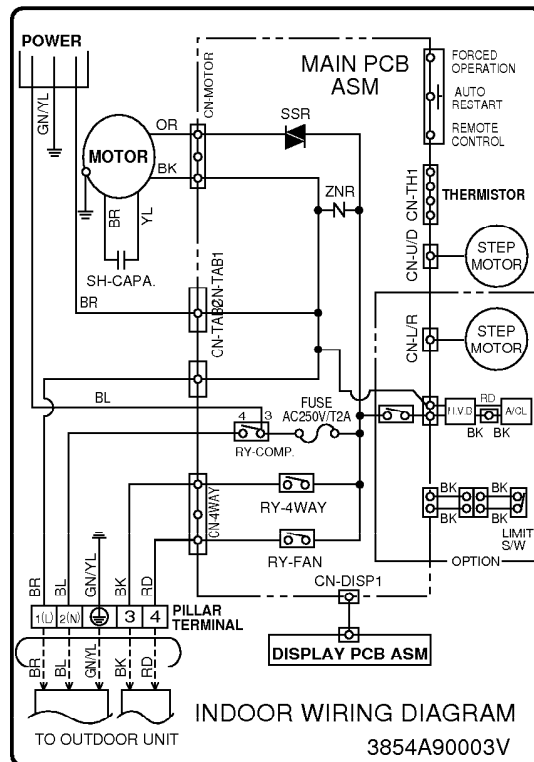

----- Manual continues below -----

Wiring Diagram

(1) Indoor Unit

1. LS-K1820/1860/1861/2420/2460/2621/2661CL/CM/CN

2. LS-K1820/1860/1861/1865/2420/2460/2621/2661HL/HM/HN/EL

3. LS-K1822/1862/2422/2462/2662CL/CM/CN/AL

4. LS-K1822/1862/1866/2422/2462/2662HL/HM/HN/EL

(2) Outdoor Unit

1. LS-K1820/1860/1861/1862/2420/2422/2460/2462/2621/2622/2661/2662CL/CM/CN/CN/AL

2. LS-K1820/1822/1865/1866/HL/HM/HN/EL

3. LS-K1860/1861/1862/2420/2460/2621/2661HL/HM/HN