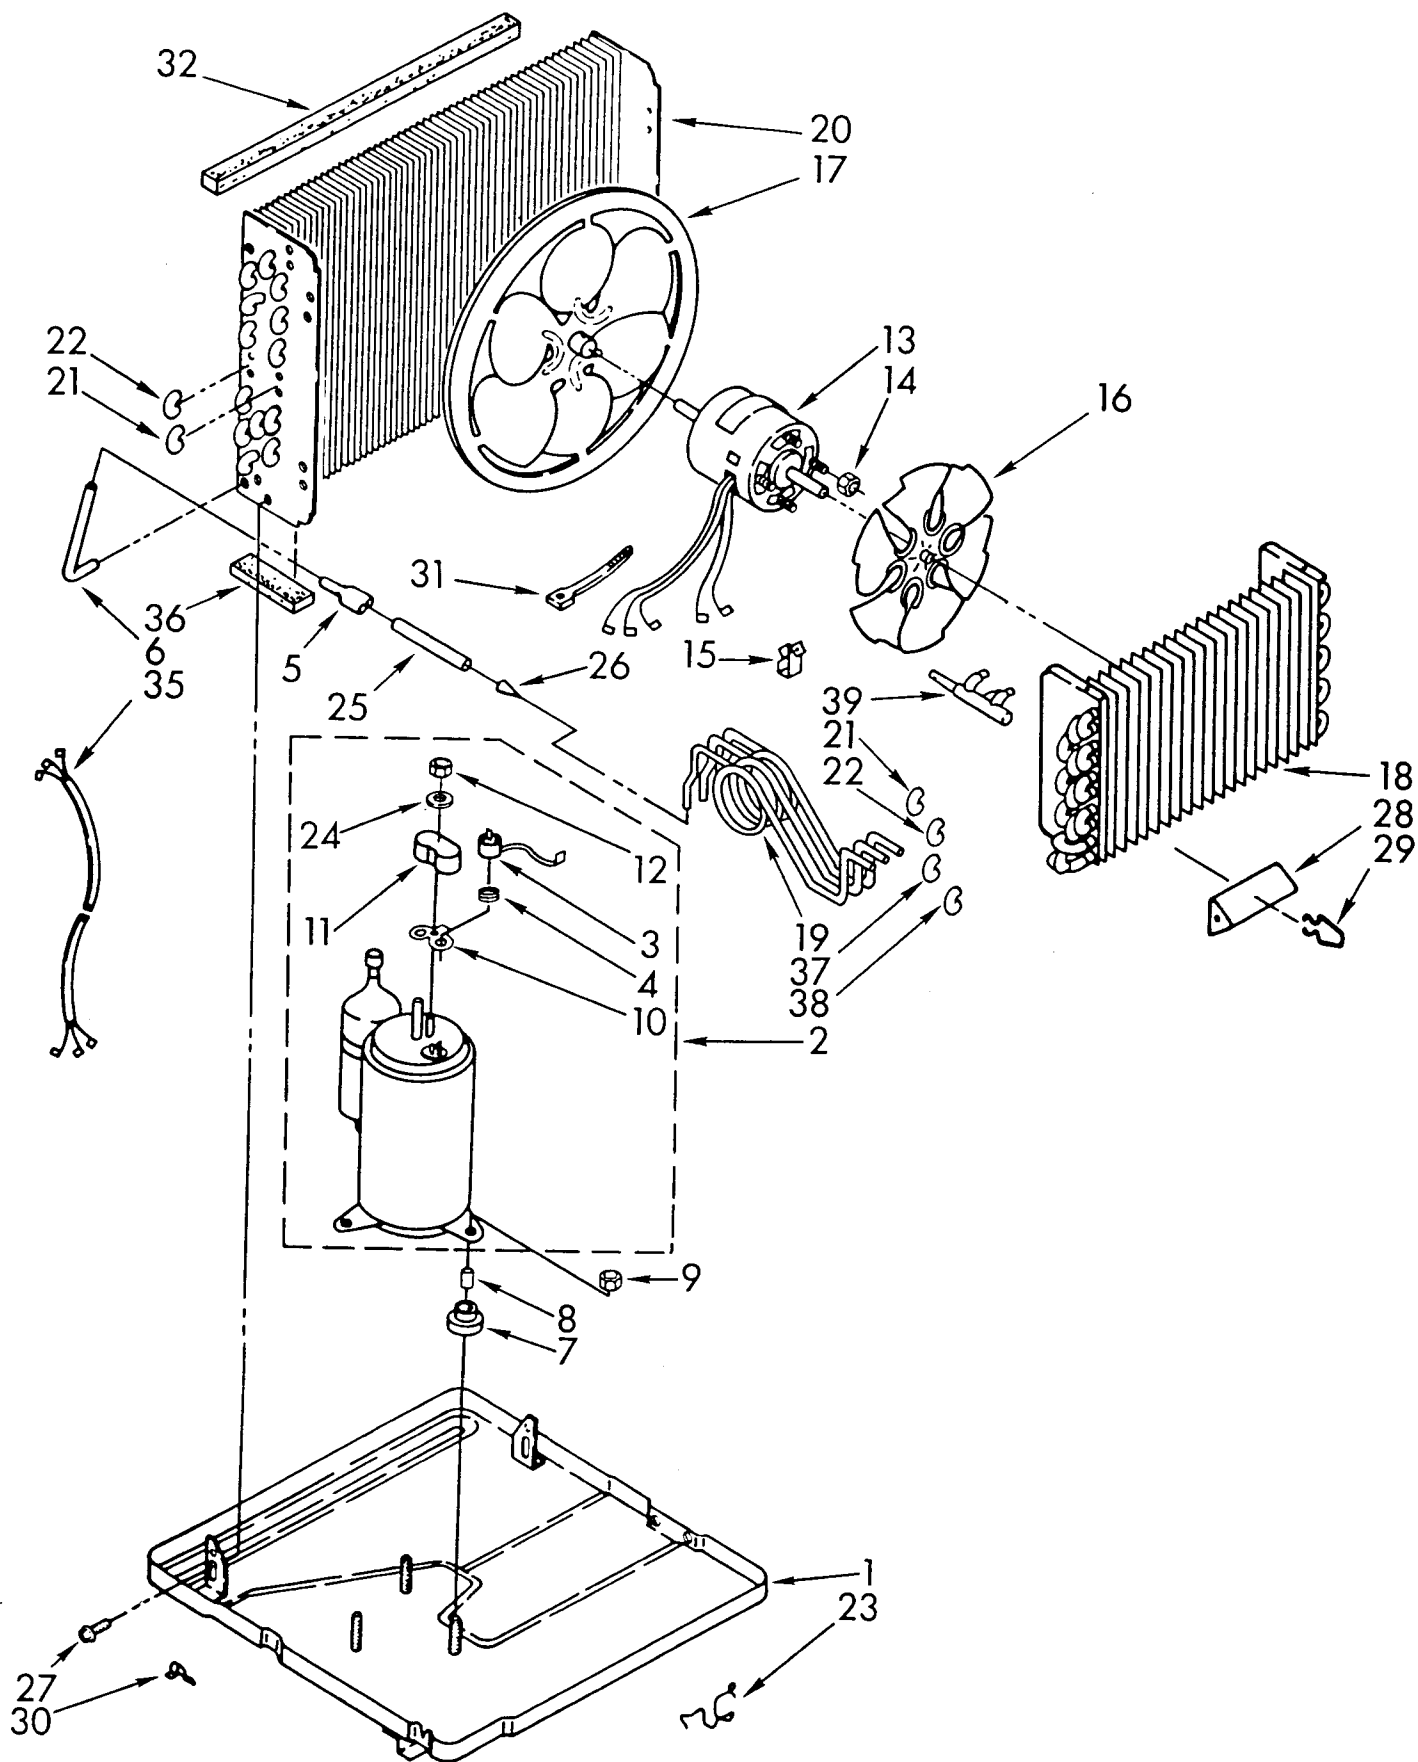

PARTS LIST

for

ROPER®

AIR CONDITIONER

MODEL

X12002V01

FOR CUSTOMER SATISFACTION ALWAYS USE
FACTORY SPECIFICATION PARTS

Whirlpool CORPORATION
Benton Harbor, Michigan.

© 1990 WHIRLPOOL CORPORATION

UNIT PARTS

For Model: X12002V01

FOR ORDERING INFORMATION REFER TO PARTS PRICE LIST

4316250

1	950019	Base
2	1155367	Compressor
3	1155700	Overload
4	950032	Spring, Overload
5	947364	Tube, Flow Divider
6	1155580	Tube, 90o Connect
7	950021	Grommet, Compressor Mounting (3)
8	950020	Sleeve, Compressor Mounting (3)
9	858121	Nut, Lock (3)
10	950035	Gasket, Terminal Cover
11	950036	Cover, Terminal
12	950037	Nut
13	947852	Motor, Fan
14	488130	Nut, Hex Keps 8-32 (4)
15	852451	Clamp, Cable
16	947533	Blade, Fan (Evaporator)
17	997904	Blade, Fan (Condenser)
18	1156640	Evaporator
19	1156454	Tube, Restrictor (3)
20	1155550	Condenser
21	708532	Bend, Return Condenser (4) Evaporator (14)
22	708531	Bend, Return Condenser (16) Evaporator (5)
23	949634	Clip, Mtg. (2) (Base To Front)
24	950027	Washer
25	1155460	Tube, Outlet
26	49599	Strainer, Tube
27	488480	Screw, SM #8 x 1/2A (7)
	488481	Screw (Repair) #10 x 3/8A
28	996773	Anticipator, Temperature
29	475577	Clip, Temperature Anticipator
30	642684	Clamp, Tube
31	857547	Tie, Cable
32	948090	Seal, Condenser Top
35	484136	Harness, Wiring
36	859600	Condenser, Bottom
37	1156643	Tube, Riser
38	1156329	Bend, Return
39	1156596	Tube, Manifold