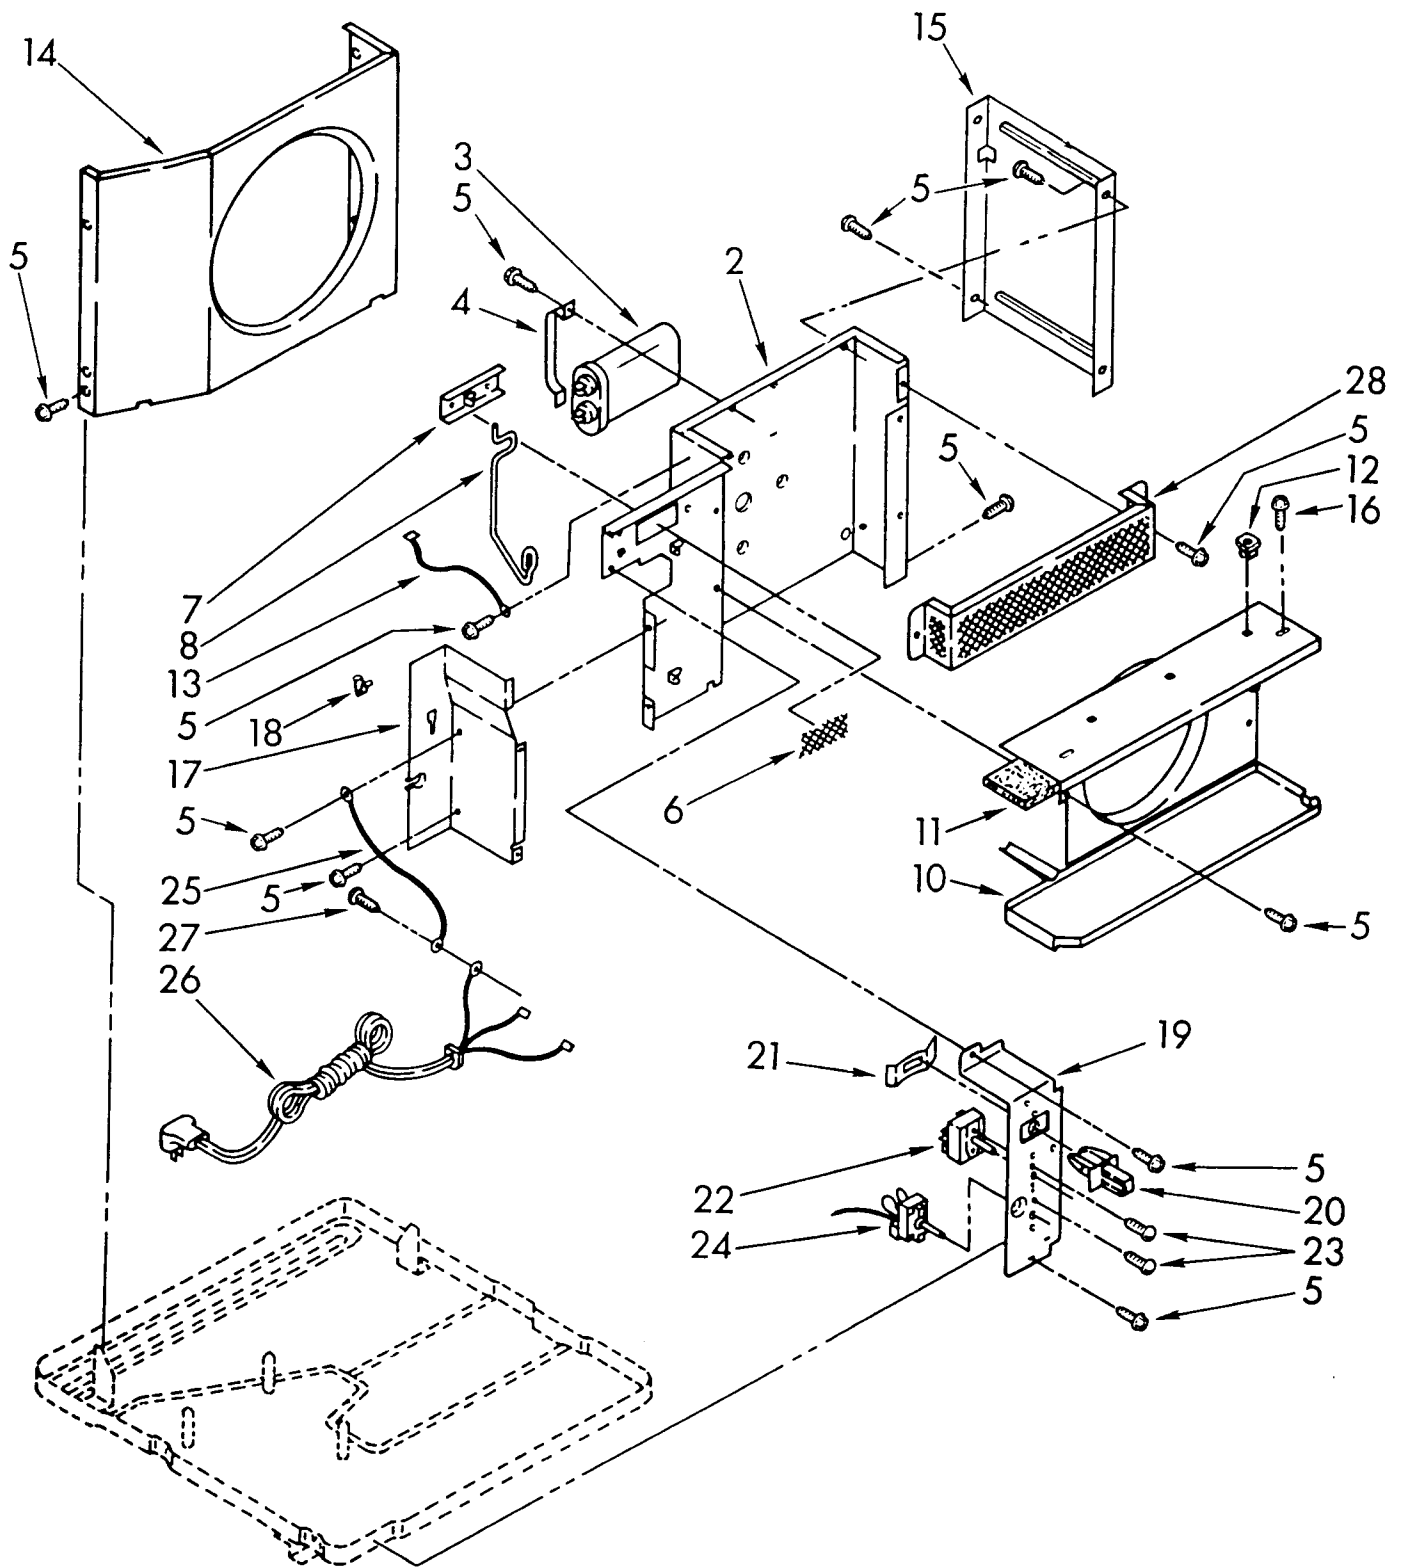

AIR FLOW AND CONTROL PARTS

For Model: X12002V01

FOR ORDERING INFORMATION REFER TO PARTS PRICE LIST

4316250