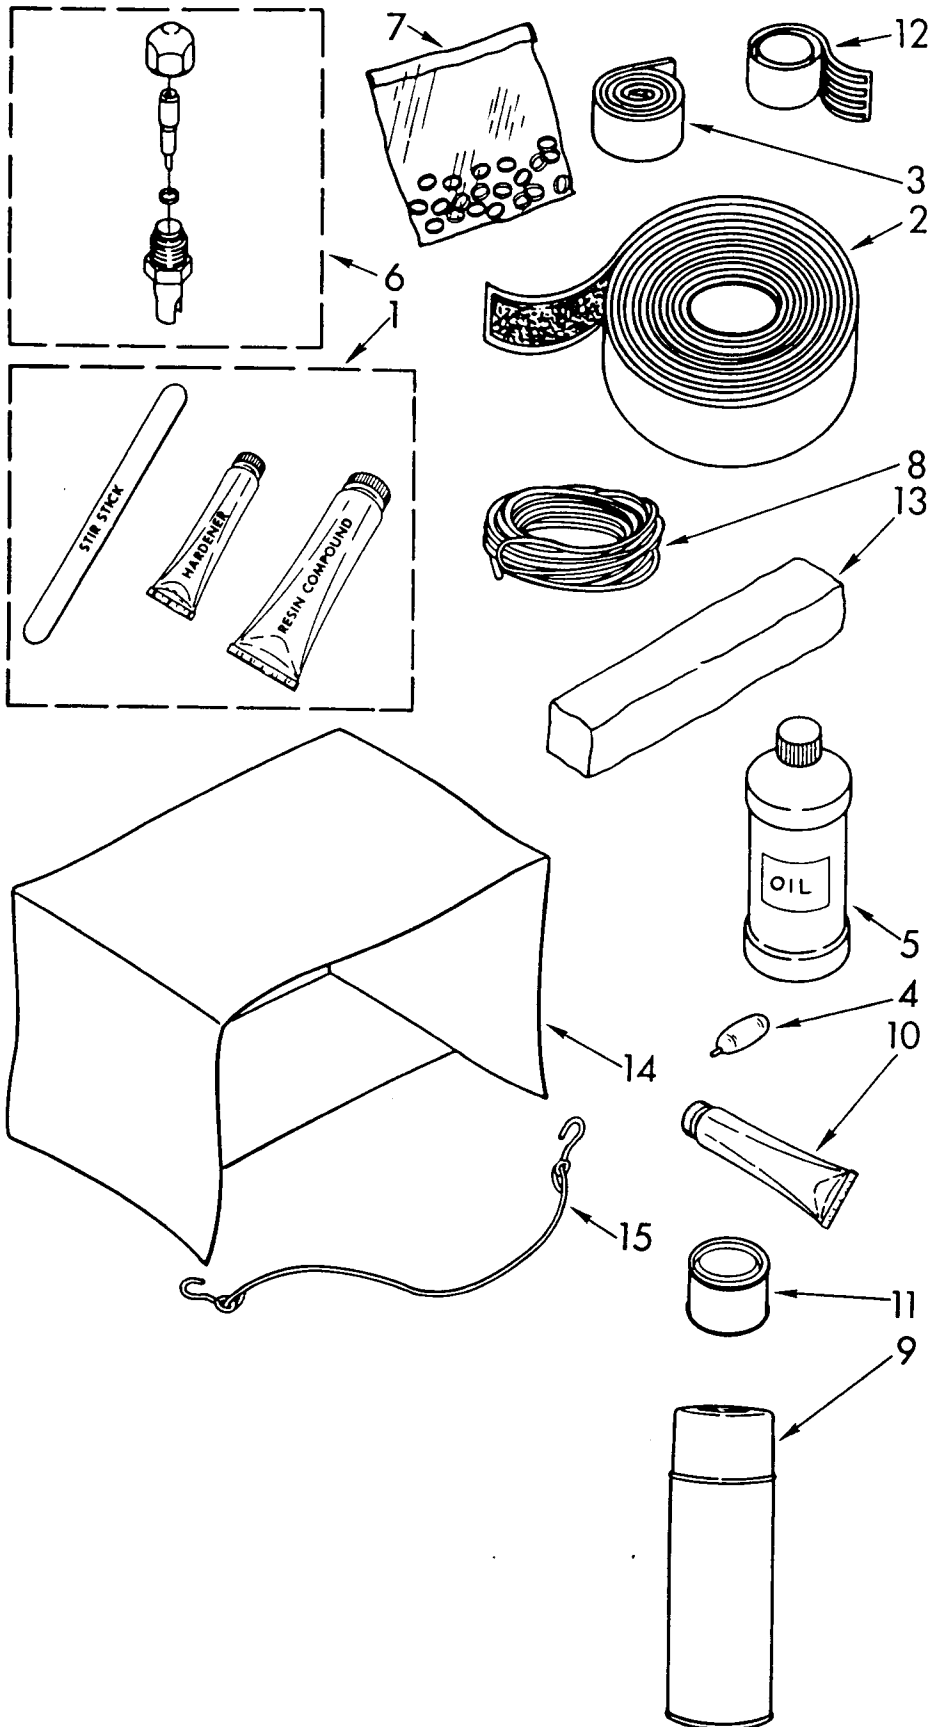

CABINET PARTS

For Model: X12002V01

FOR ORDERING INFORMATION REFER TO PARTS PRICE LIST

4316250

1	1157126	Plug, Hole
2	1157124	Cabinet Also Order Insulation No. 1157053 (3)
3	488875	Screw, 8-32 x 3/8 (8)
4	856989	Seal, Strip
5	993786	Channel, Top Mounting
6	488720	Screw, #10 x 1/2 (3)
7	855572	Housing, Curtain R.S.
	855573	Housing, Curtain L.S.
8	947160	Curtain (2)
9	644224	Retainer, Curtain (2)
10	488730	Screw, #8 x 7/16 (6)
11	641481	Louver, Vertical
12	641482	Link, Vertical Louver
13	645887	Handle, Vertical Louver
14	641484	Spring, Dent
15	1158167	Plate, Escutcheon
16	470036	Spacer, Escutcheon Plate (2)
17	953054	Knob, Control (2)
19	1158196	Front, Cabinet
21	646963	Retainer, Filter
23	855246	Filter
24	852923	Seal, Cabinet Front
25	645883	Seal, Strip (Top & Sides)
26	476180	Bag, Accessory
27	475581	Screw, Thumb
28	488255	Screw, Wood #8 x 3/4 (1)
29	644228	Bracket, Window Lock
30	469877	Seal, Meeting Rail

OPTIONAL PARTS (NOT INCLUDED)

For Model: X12002V01

FOR ORDERING INFORMATION REFER TO PARTS PRICE LIST

1	799833	Epoxy,	Tube (Aluminum Repair)
2	505168	Tape, No,	Drip 30'
3	479502	Tape, Vinyl	36'
4	10943	Oil, Turbine	1 Fl. Oz.
5	99243	Oil, Turbine	8 Fl. Oz.
6		Valve, Access	
	876764	3/16"	Tube O.D.
	978025	1/4"	Tube O.D.
	978026	5/16"	Tube O.D.
	978027	3/8"	Tube O.D.
	978028	1/2"	Tube O.D.
	978029	5/8"	Tube O.D.
	978030	3/4"	Tube O.D.
7	978865	Seal, Ring	Access Valve (20 Pack)
8		Wire, 25' Roll	
	10875	Blue	16 Ga.
	242820	Black	14 Ga.
	242825	Red	14 Ga.
	242826	White	14 Ga.
	47261	Black	12 Ga.
	299885	Red	12 Ga.
	47263	White	12 Ga.
9	813684	Adhesive,	Insulation (24 Oz. Spray)
10	279368	Adhesive,	Insulation (2 Oz. Tube)
11	485426	Paint,	Touch-Up Starlight Gray 1/2 Pint
		(Lacquer)	
12	212432	Sealer,	Permagum 4 - 1' Strips
13	99344	Sealer,	Permagum 1 Lb. Bar
14	484184	Cover,	Winter
	484066	28	x 19 x 31"
	484067	19	x 12 x 14"
	484069	27	x 19 x 6 to 27"
	484184	22	x 15 x 3 to 18"
15	813610	Retainer,	Cord (Winter Cover)