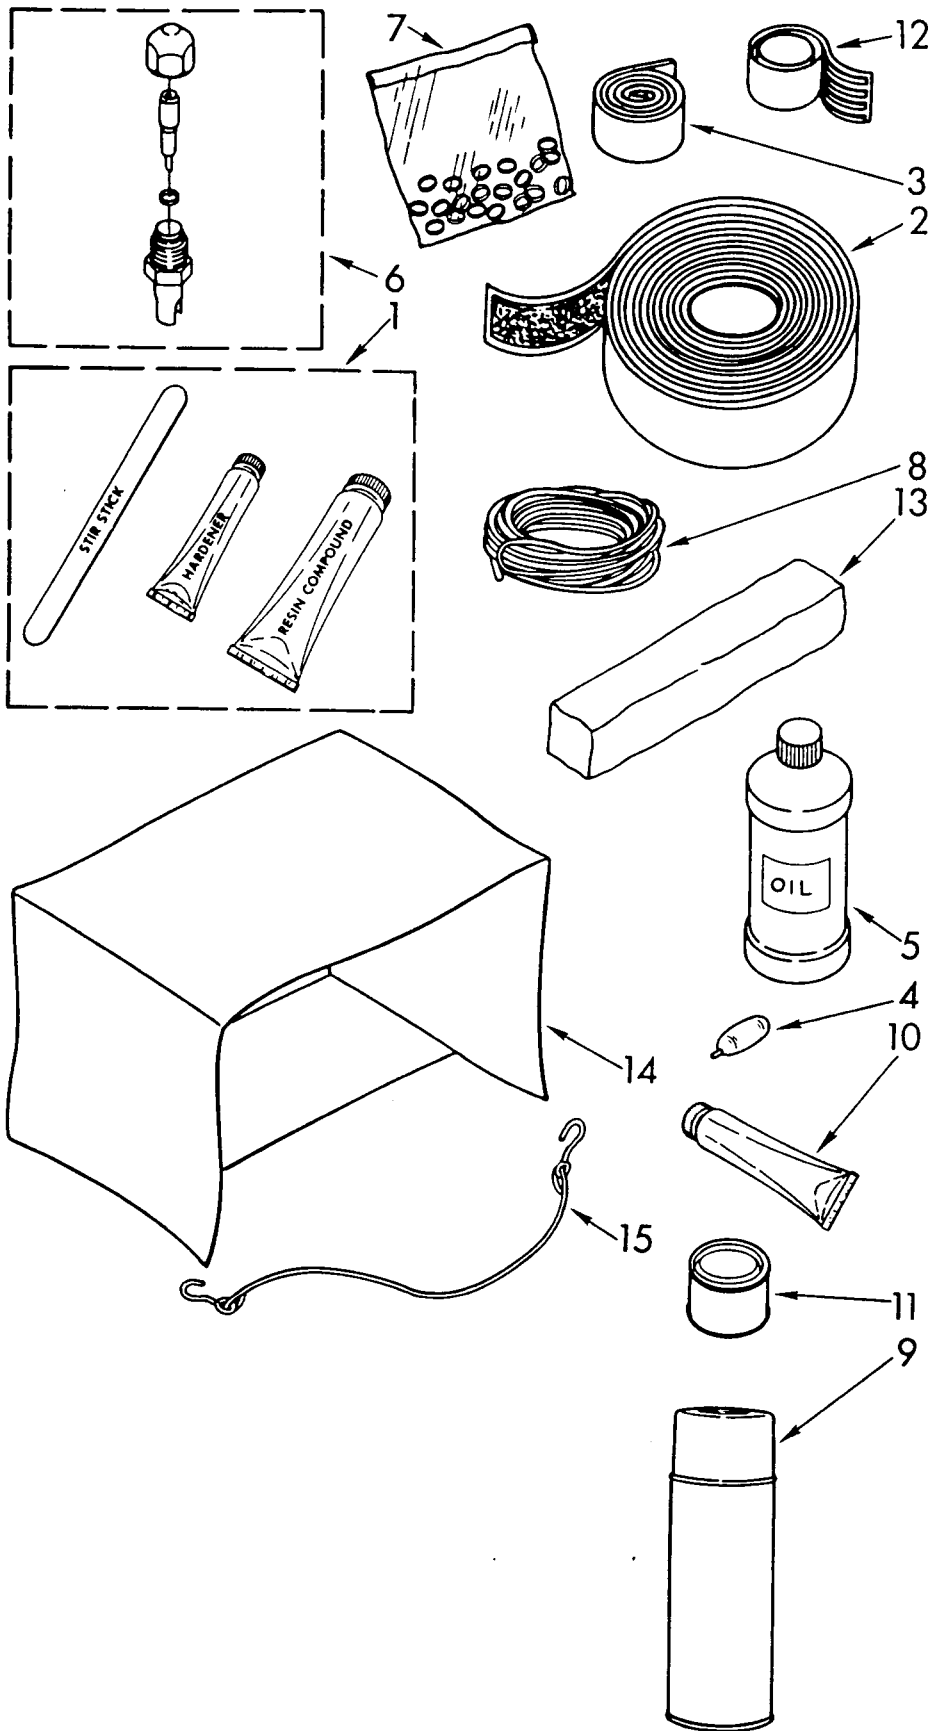

CABINET PARTS

For Model: X12002V01

FOR ORDERING INFORMATION REFER TO PARTS PRICE LIST

4316250

6

138-A-13

1	1157126	Plug, Hole
2	1157124	Cabinet Also Order Insulation No. 1157053 (3)
3	488875	Screw, 8-32 x 3/8 (8)
4	856989	Seal, Strip
5	993786	Channel, Top Mounting
6	488720	Screw, #10 x 1/2 (3)
7	855572	Housing, Curtain R.S.
	855573	Housing, Curtain L.S.
8	947160	Curtain (2)
9	644224	Retainer, Curtain (2)
10	488730	Screw, #8 x 7/16 (6)
11	641481	Louver, Vertical
12	641482	Link, Vertical Louver
13	645887	Handle, Vertical Louver
14	641484	Spring, Dent
15	1158167	Plate, Escutcheon
16	470036	Spacer, Escutcheon Plate (2)
17	953054	Knob, Control (2)
19	1158196	Front, Cabinet
21	646963	Retainer, Filter
23	855246	Filter
24	852923	Seal, Cabinet Front
25	645883	Seal, Strip (Top & Sides)
26	476180	Bag, Accessory
27	475581	Screw, Thumb
28	488255	Screw, Wood #8 x 3/4 (1)
29	644228	Bracket, Window Lock
30	469877	Seal, Meeting Rail

OPTIONAL PARTS (NOT INCLUDED)

For Model: X12002V01

FOR ORDERING INFORMATION REFER TO PARTS PRICE LIST

1	799833	Epoxy, Tube (Aluminum Repair)
2	505168	Tape, No, Drip 30'
3	479502	Tape, Vinyl 36'
4	10943	Oil, Turbine 1 Fl. Oz.
5	99243	Oil, Turbine 8 Fl. Oz.
6		Valve, Access
	876764	3/16" Tube O.D.
	978025	1/4" Tube O.D.
	978026	5/16" Tube O.D.
	978027	3/8" Tube O.D.
	978028	1/2" Tube O.D.
	978029	5/8" Tube O.D.
	978030	3/4" Tube O.D.
7	978865	Seal, Ring Access Valve (20 Pack)
8		Wire, 25' Roll
	10875	Blue 16 Ga.
	242820	Black 14 Ga.
	242825	Red 14 Ga.
	242826	White 14 Ga.
	47261	Black 12 Ga.
	299885	Red 12 Ga.
	47263	White 12 Ga.
9	813684	Adhesive, Insulation (24 Oz. Spray)
10	279368	Adhesive, Insulation (2 Oz. Tube)
11	485426	Paint, Touch-Up Starlight Gray 1/2 Pint
		(Lacquer)
12	212432	Sealer, Permagum 4 - 1' Strips
13	99344	Sealer, Permagum 1 Lb. Bar
14	484184	Cover, Winter
	484066	28 x 19 x 31"
	484067	19 x 12 x 14"
	484069	27 x 19 x 6 to 27"
	484184	22 x 15 x 3 to 18"
15	813610	Retainer, Cord (Winter Cover)