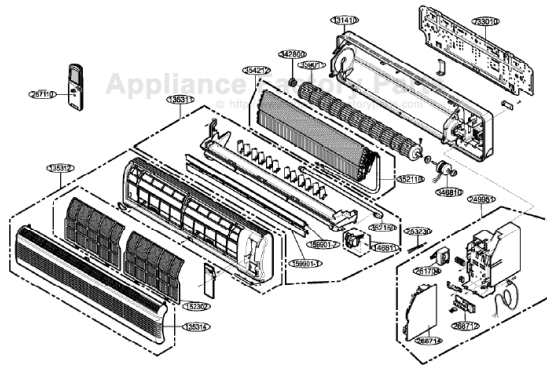

This Owner's Manual is provided and hosted by [Appliance Factory Parts](#).

LG HMC024WA Owner's Manual

[Shop genuine replacement parts for LG HMC024WA](#)

1. Indoor Unit

[Find Your LG Air Conditioner Parts - Select From 2328 Models](#)

----- Manual continues below -----

Wiring Diagram

(1) Indoor Unit

1. LS-D1821CL/CM/CD, LS-D1822CL/CM/CD, LS-D1862CL/CM/CD, LS-D1863CL/CM/CD

2. LS-D1862HL/HM/HD, LS-D1863HL/HM/HD

3. LS-D2422CL/CM/CD/HL/HM/HD, LS-D2663CL/CM/CD/HL/HM/HD