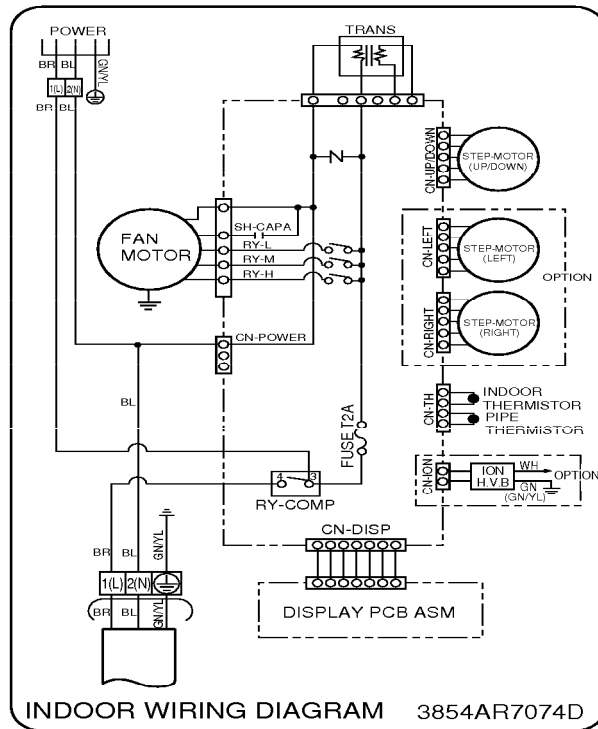

This Owner's Manual is provided and hosted by [Appliance Factory Parts](#).

LG HMC024WA Owner's Manual

[Shop genuine replacement parts for LG HMC024WA](#)

1. Indoor Unit

[Find Your LG Air Conditioner Parts - Select From 2328 Models](#)

----- Manual continues below -----

Wiring Diagram

(1) Indoor Unit

1. LS-D1821CL/CM/CD, LS-D1822CL/CM/CD, LS-D1862CL/CM/CD, LS-D1863CL/CM/CD

2. LS-D1862HL/HM/HD, LS-D1863HL/HM/HD

3. LS-D2422CL/CM/CD/HL/HM/HD, LS-D2663CL/CM/CD/HL/HM/HD