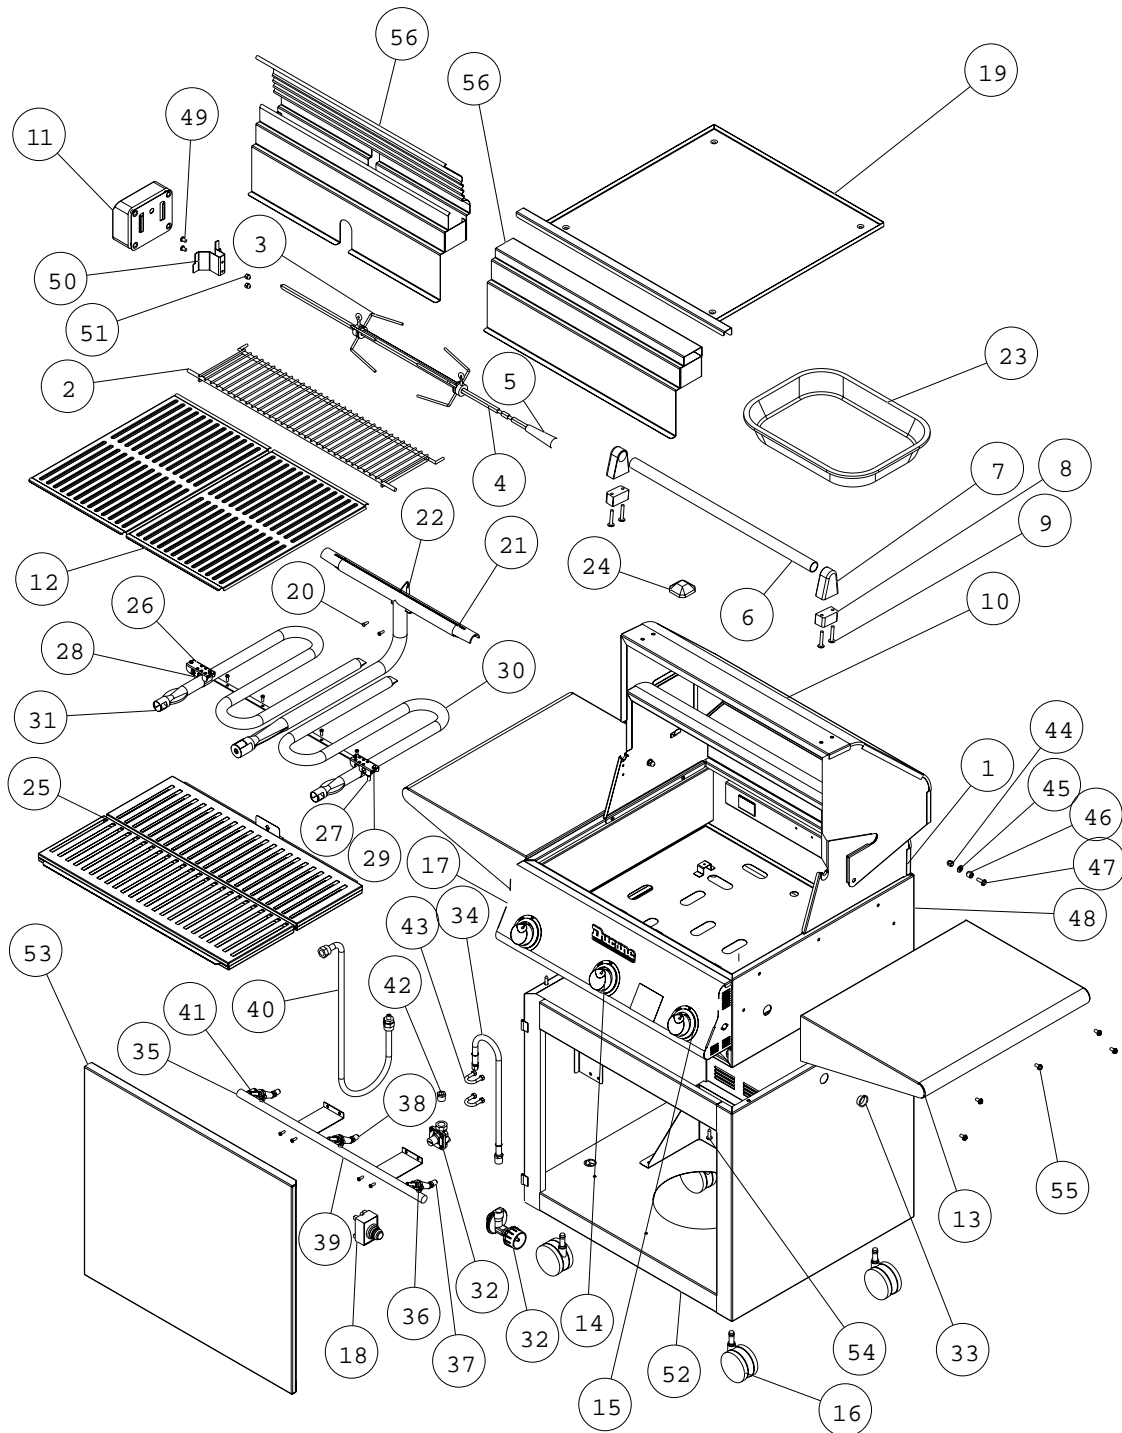

Ducane®

GAS GRILLS

BUY YOUR LAST GRILL FIRST.™

PARTS LIST

Model 7100, 7100R, 7200, 7200R

STAINLESS SERIES PARTS LIST