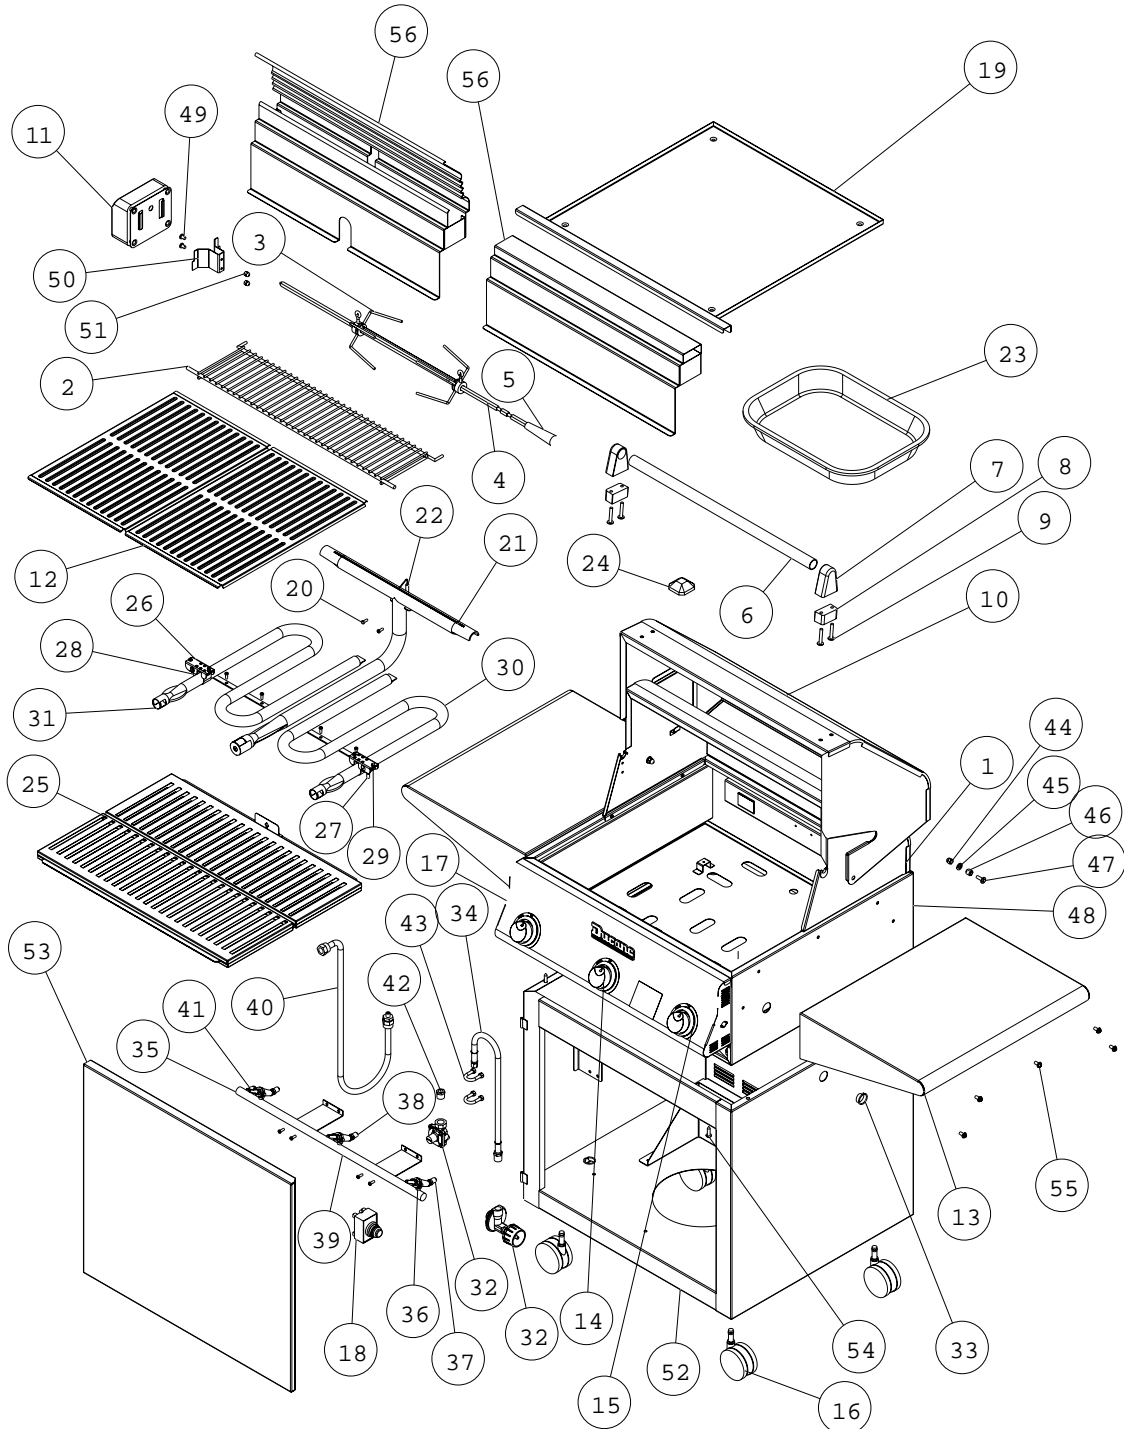

Ducane®

GAS GRILLS

BUY YOUR LAST GRILL FIRST.™

PARTS LIST

Model 7100, 7100R, 7200, 7200R

STAINLESS SERIES PARTS LIST