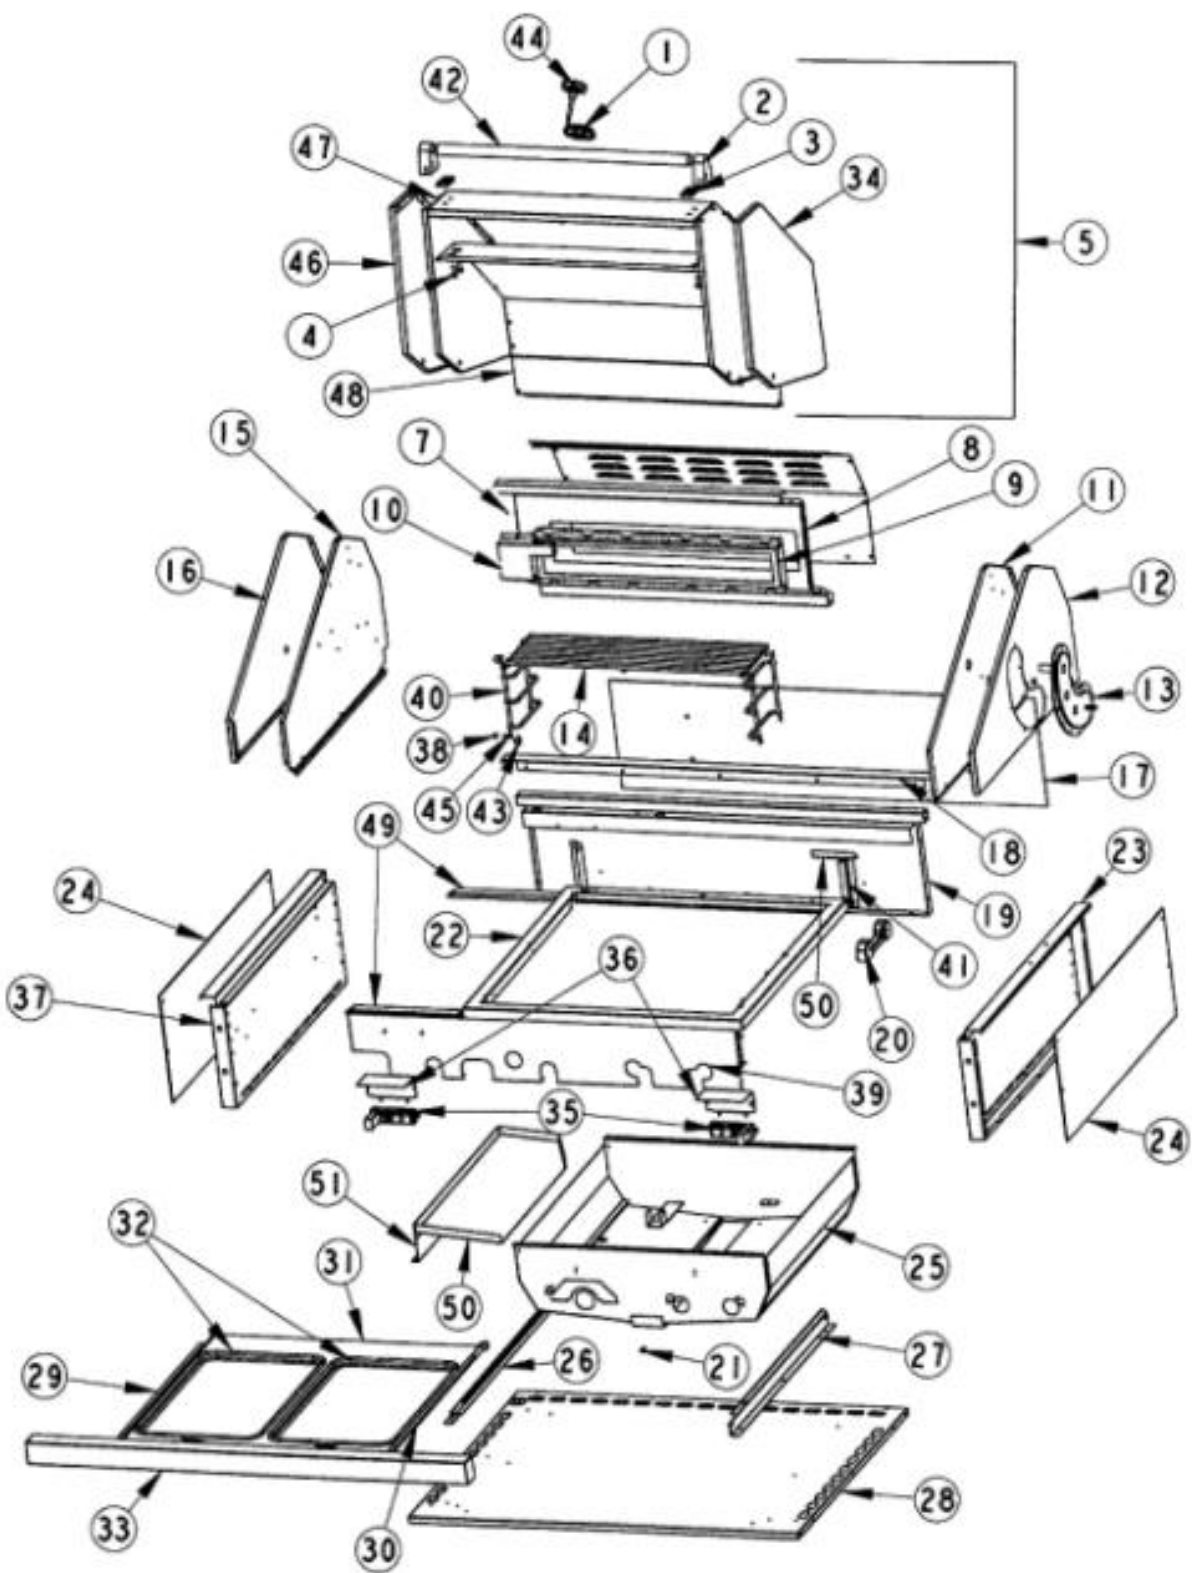

----- Manual continues below -----

Ref #	Part Number	Qty.	Description
1	PA060052		GRILL COOKING GRATES
2	B3005235		SMOKER BOX TOP
3	G5009726		HALF FLAVOR GRID KIT
4	PA060053		HALF GRILL GRATE
5	B30052326		SMOKER BOX BOTTOM
6	PK010061		HALF FLAVOR GRID PHASE 2
7	PA080050		GRILL BURNER SS
8	PA080051		SMOKER/GRILL BURNER
9	B2004921		BURNER DRIP SHIELD (P1 GRILL)
10	B2005246		BURNER BOX SHIELD (PHASE 2)
11	B2005324		SMOKER DRIP SHIELD
12	B2005218		GRILL BOX FRONT--S.B. 4103-PHASE 2
13	PB060058		SPIT FORK
14	PB060053		ROTIS SPIT ROD 41
15	PE070184		ROTISSERIE MOTOR
16	PE070189		ELECTRICAL SUPPLY CORD - BBQ GRILL
17	G3205282		ROTIS MOTOR ASSEMBLY (PHASE 2)
18	B2005260		PHASE II BURNER SUPPORT
19	PA080052		FRONT BURNER
20	PA080053		REAR TOP BURNER
21	PD020055		NO.10 X 1/2 PAN PHIL. TEK. SS
22	PA020014		SPARK IGNITOR
23	B2105290		PHASE II GRATE SUPPORT
24	PA030002SS		BURNER BOWL (VGBQ) XSSX
25	PA060051		GRILL V GRATE (PHASE 2)
26	G5007416		SIDE BURNER COVER ASSEMBLY
27	PD010090		ROTIS FASTENER KNOB
NI	G3005350		SMOKER BOX ASSY (VGBQ3002RT) INCLUDES: SMOKER BOX TOP (ITEM 2) SMOKER BOX BOTTOM (ITEM 5) SMOKER BOX HINGE STEAMER RACK