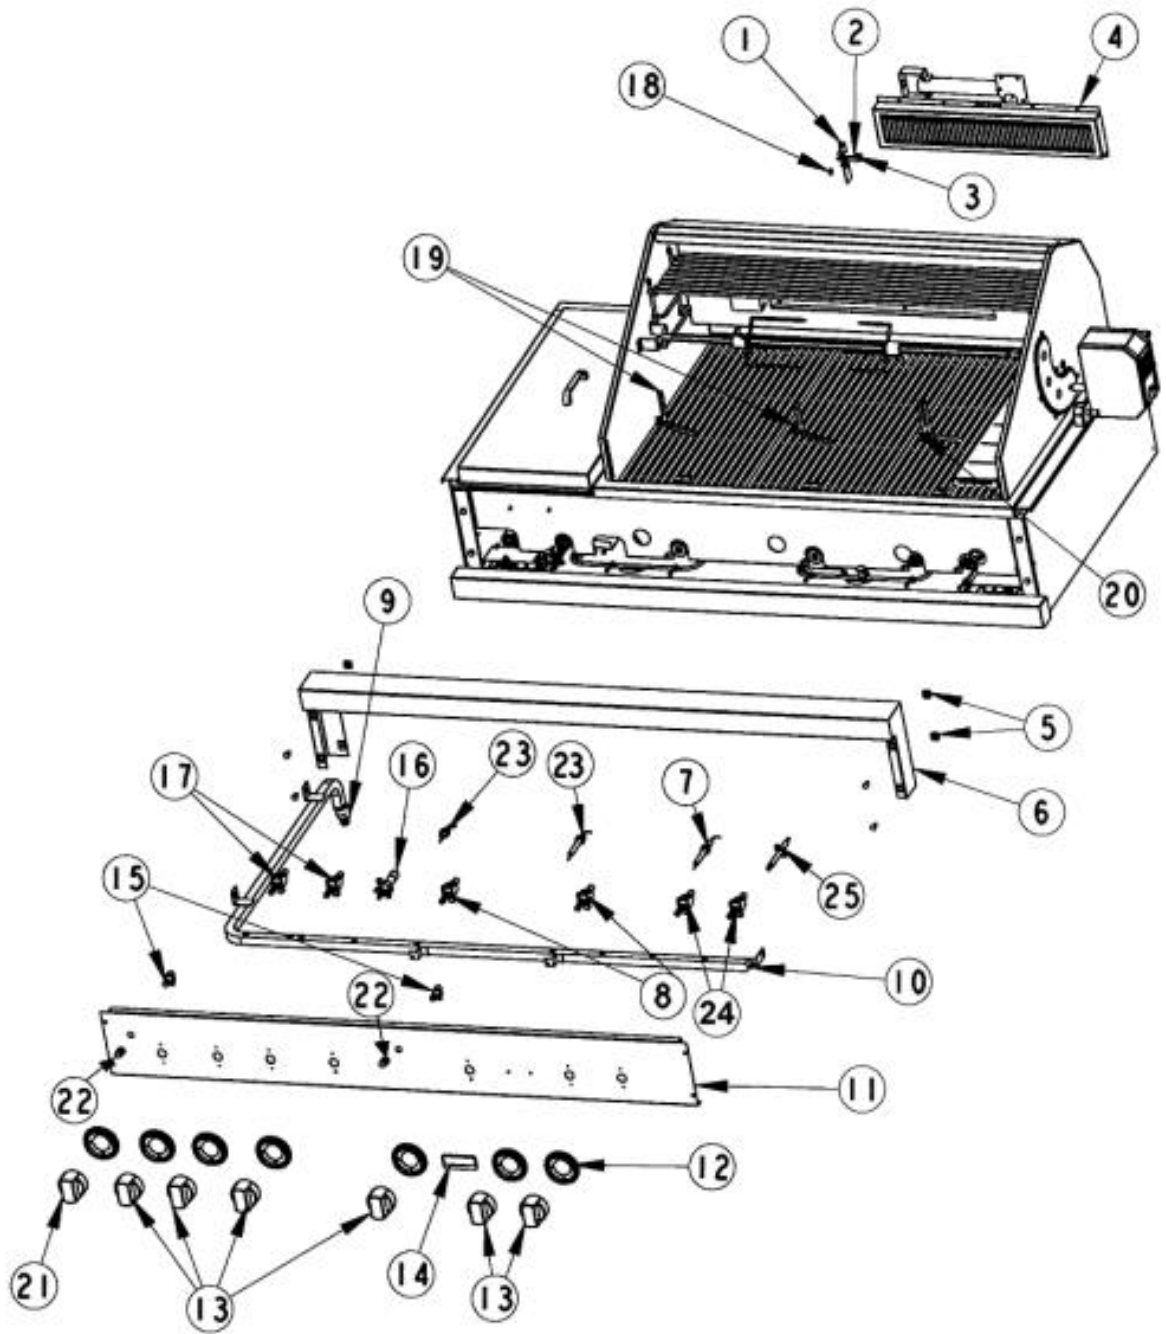

Ref #	Part Number	Qty.	Description
1	B2005271		IR IGNITOR BRACKET (PHASE 2)
2	PB010162		THERMOCOUPLE - BBQ GRILL W/ ROTIS
3	PB040122		IGNITOR FOR (BBQ GRILL) (1647-89)
4	G3005289		BURNER,ASM,,ASM,IR,20
5	PD030050		10-24 CAGE NUT SS
6	PK010065		LANDING LEDGE (VGBQ53) T SERIES
7	PB040176		IGNITER
8	PA010149		SUB TO 003516-000 - GRILL VALVE NAT. (7,600-25,000 BTU) (AFTER 8/5/02)
8	G50010142		GRILL VALVE/KNOB SERVICE KIT (NAT.) (BEFORE 8/5/02)
8	PA010150		SUB TO 003538-000 - GRILL VALVE L.P. (13,000-22,500 BTU) (AFTER 1/23/03)
8	G50010143		GRILL VALVE/KNOB SERVICE KIT (L.P.) (BEFORE 1/23/03)
NI	PB040235		1/2NPT TO 3/8 FLARE COUPLING
NI	PB040146		1/2 X 3/8 FLARE ADAPTER (VGBQ)
9	PB040167		MALE COUPLER (PHASE 1 GRILL)
10	PA050068		PHASE2 53 MANIFOLD
11	B9205319		CTRL PAN (VGBQ5323RT) W/SIDE BURN
12	PB010208		BEZEL, CHROME PLATE
	PB010209		BEZEL BRASS
13	PA010097		GRILL BURNER KNOB
	PA010126		OUTDOOR GRILL KNOB
14	PE010142		3 LOGO XBKXXCHROME
	PE010143		3 LOGO BK/BR
15	PE050063		SPARKER SWITCH
16	PB010191		I.R. SAFETY VALVE (PHASE II GRILLS)
	PB010220		I.R. SAFETY VALVE LP
17	PA010152		SUB TO 003539-000 - GRILL VALVE L.P. (3,700-13,500 BTU) (AFTER 4/10/03)
17	G50010141		SIDE BURNER VALVE/KNOB SERVICE KIT (L.P.) (BEFORE 4/10/03)
17	PA010151		GRILL VALVE NAT. (1,800-15,000 BTU) (AFTER 8/5/02)
17	G50010140		SIDE BURNER VALVE/KNOB SERVICE KIT (NAT.) (BEFORE 8/5/02)
18	PD030048		THERMOCOUPLE NUT M08-VGBQ-8743300007
19	PB020114		FLASH TUBE (VGBQ3002T)
20	PB020115		SMOKER FLASH TUBE
21	PA010088		ROTIS. BURNER KNOB
22	PB010163		OVEN LIGHT SWITCH KNOB BK
23	PB040179		SMOKER IGNITER
24	PA010153		SUB TO 003533-000 - GRILL VALVE NAT. (5,000-12,500 BTU) (AFTER 6/28/02)
24	G50010144		SMOKER VALVE/KNOB SERVICE KIT (NAT.) (BEFORE 6/28/02)
24	PA010154		SUB TO 003573-000 - GRILL VALVE L.P. (5,000-10,500 BTU) (AFTER 9/23/02)
24	G50010145		SMOKER VALVE/KNOB SERVICE KIT (L.P.) (BEFORE 9/23/02)
25	PB040288		SMOKER BURNER IGNITER
NI	PB020096		48 5/16 S.S. FLEX TUBING REPL F2003505
NI	G3004936		REGULATOR ASSY - NAT (P1 GRILL)
NI	G3004937		REGULATOR ASSY - L.P. W/HOSE