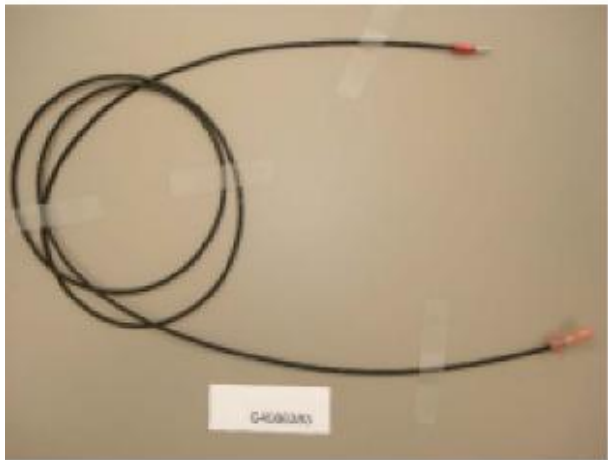

Ref #	Part Number	Qty.	Description
1	G4006383		WIRE ASSY (VGBQ-T SERIES) 50
2	G4006378		WIRE ASSY (VGBQ-T SERIES) 25
3	G4006376		WIRE ASSY (VGBQ-T SERIES) 10
4	G4006380		WIRE ASSY (VGBQ-T SERIES) 15