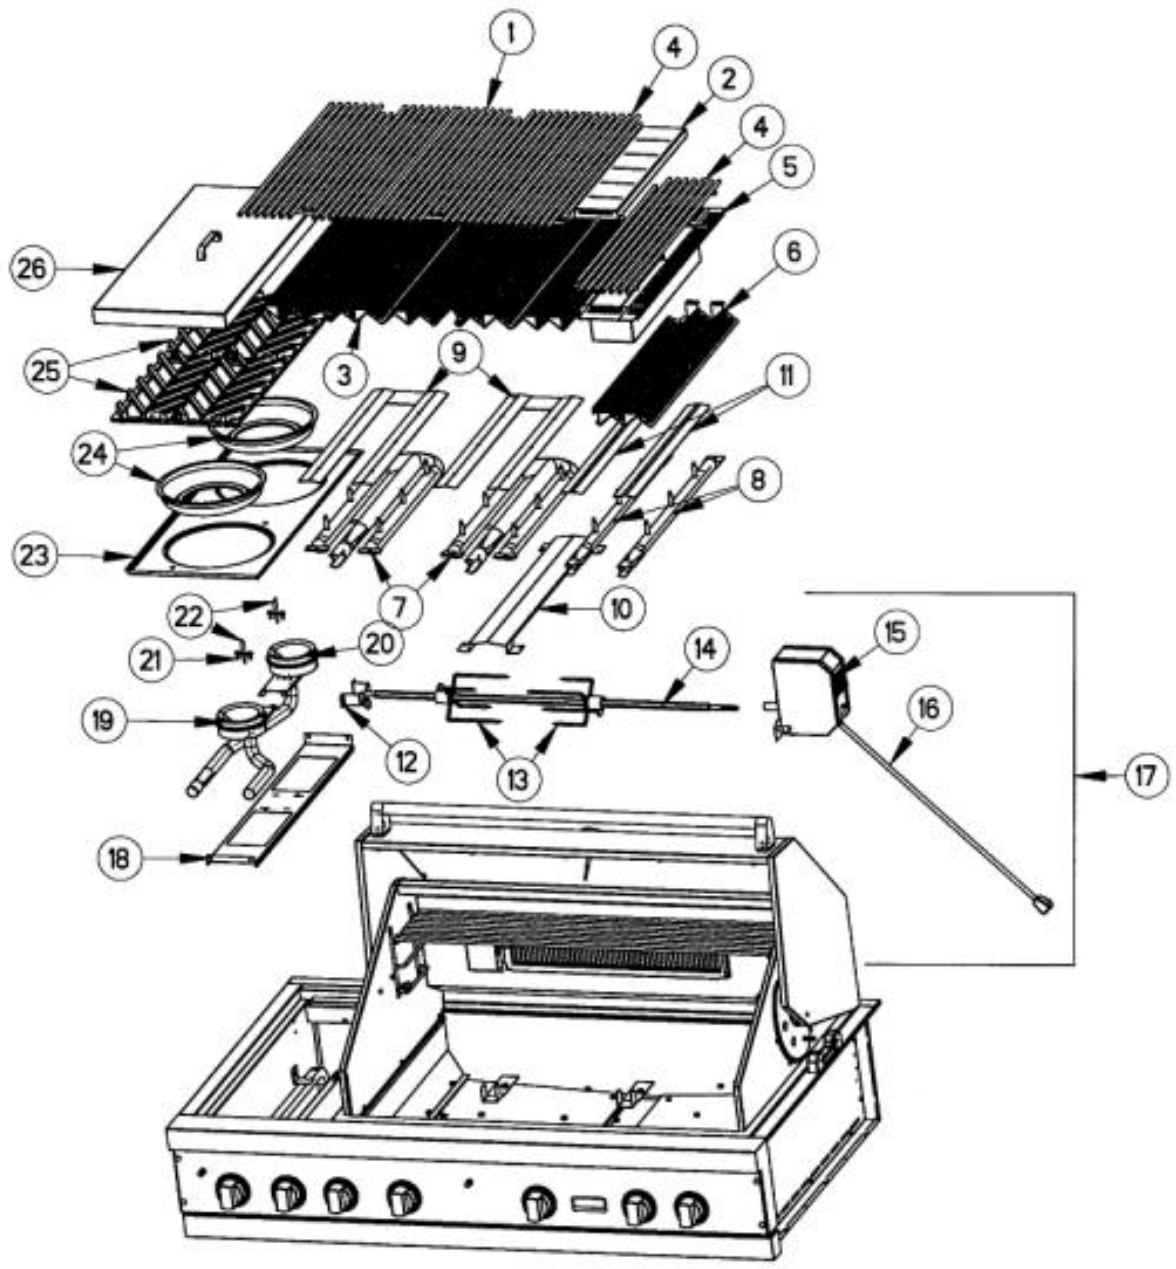

----- Manual continues below -----

Ref #	Part Number	Qty.	Description
1	PA060052		GRILL COOKING GRATES
2	B3005235		SMOKER BOX TOP
3	G5009726		HALF FLAVOR GRID KIT
4	PA060053		HALF GRILL GRATE
5	B30052326		SMOKER BOX BOTTOM
6	PK010061		HALF FLAVOR GRID PHASE 2
7	PA080050		GRILL BURNER SS
8	PA080051		SMOKER/GRILL BURNER
9	B2004921		BURNER DRIP SHIELD (P1 GRILL)
10	B2005246		BURNER BOX SHIELD (PHASE 2)
11	B2005324		SMOKER DRIP SHIELD
12	B2005218		GRILL BOX FRONT--S.B. 4103-PHASE 2
13	PB060058		SPIT FORK
14	PB060053		ROTIS SPIT ROD 41
15	PE070184		ROTISSERIE MOTOR
16	PE070189		ELECTRICAL SUPPLY CORD - BBQ GRILL
17	G3205282		ROTIS MOTOR ASSEMBLY (PHASE 2)
18	B2005260		PHASE II BURNER SUPPORT
19	PA080052		FRONT BURNER
20	PA080053		REAR TOP BURNER
21	PD020055		NO.10 X 1/2 PAN PHIL. TEK. SS
22	PA020014		SPARK IGNITOR
23	B2105290		PHASE II GRATE SUPPORT
24	PA030002SS		BURNER BOWL (VGBQ) XSSX
25	PA060051		GRILL V GRATE (PHASE 2)
26	G5007416		SIDE BURNER COVER ASSEMBLY
27	PD010090		ROTIS FASTENER KNOB
NI	G3005350		SMOKER BOX ASSY (VGBQ3002RT) INCLUDES: SMOKER BOX TOP (ITEM 2) SMOKER BOX BOTTOM (ITEM 5) SMOKER BOX HINGE STEAMER RACK