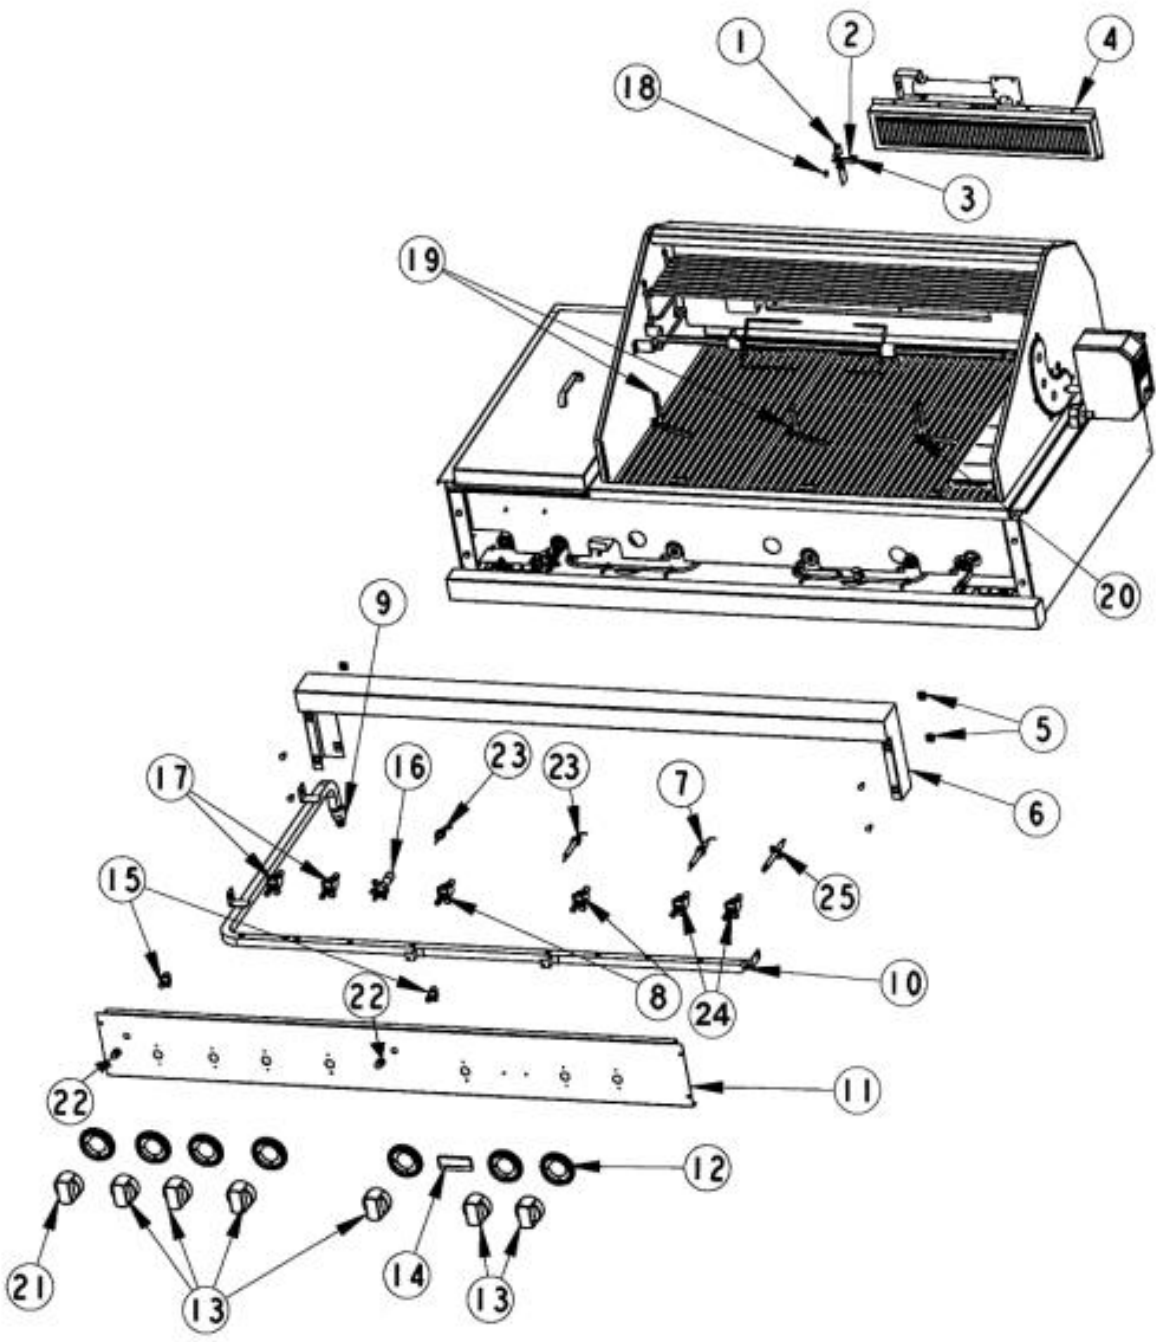

Ref #	Part Number	Qty.	Description
1	B2005271		IR IGNITOR BRACKET (PHASE 2)
2	PB010162		THERMOCOUPLE - BBQ GRILL W/ ROTIS
3	PB040122		IGNITOR FOR (BBQ GRILL) (1647-89)
4	G3005289		BURNER,ASM,,ASM,IR,20
5	PD030050		10-24 CAGE NUT SS
6	PK010065		LANDING LEDGE (VGBQ53) T SERIES
7	PB040176		IGNITER
8	PA010149		SUB TO 003516-000 - GRILL VALVE NAT. (7,600-25,000 BTU) (AFTER 8/5/02)
8	G50010142		GRILL VALVE/KNOB SERVICE KIT (NAT.) (BEFORE 8/5/02)
8	PA010150		SUB TO 003538-000 - GRILL VALVE L.P. (13,000-22,500 BTU) (AFTER 1/23/03)
8	G50010143		GRILL VALVE/KNOB SERVICE KIT (L.P.) (BEFORE 1/23/03)
NI	PB040235		1/2NPT TO 3/8 FLARE COUPLING
NI	PB040146		1/2 X 3/8 FLARE ADAPTER (VGBQ)
9	PB040167		MALE COUPLER (PHASE 1 GRILL)
10	PA050068		PHASE2 53 MANIFOLD
11	B9205319		CTRL PAN (VGBQ5323RT) W/SIDE BURN
12	PB010208		BEZEL, CHROME PLATE
	PB010209		BEZEL BRASS
13	PA010097		GRILL BURNER KNOB
	PA010126		OUTDOOR GRILL KNOB
14	PE010142		3 LOGO XBKXXCHROME
	PE010143		3 LOGO BK/BR
15	PE050063		SPARKER SWITCH
16	PB010191		I.R. SAFETY VALVE (PHASE II GRILLS)
	PB010220		I.R. SAFETY VALVE LP
17	PA010152		SUB TO 003539-000 - GRILL VALVE L.P. (3,700-13,500 BTU) (AFTER 4/10/03)
17	G50010141		SIDE BURNER VALVE/KNOB SERVICE KIT (L.P.) (BEFORE 4/10/03)
17	PA010151		GRILL VALVE NAT. (1,800-15,000 BTU) (AFTER 8/5/02)
17	G50010140		SIDE BURNER VALVE/KNOB SERVICE KIT (NAT.) (BEFORE 8/5/02)
18	PD030048		THERMOCOUPLE NUT M08-VGBQ-8743300007
19	PB020114		FLASH TUBE (VGBQ3002T)
20	PB020115		SMOKER FLASH TUBE
21	PA010088		ROTIS. BURNER KNOB
22	PB010163		OVEN LIGHT SWITCH KNOB BK
23	PB040179		SMOKER IGNITER
24	PA010153		SUB TO 003533-000 - GRILL VALVE NAT. (5,000-12,500 BTU) (AFTER 6/28/02)
24	G50010144		SMOKER VALVE/KNOB SERVICE KIT (NAT.) (BEFORE 6/28/02)
24	PA010154		SUB TO 003573-000 - GRILL VALVE L.P. (5,000-10,500 BTU) (AFTER 9/23/02)
24	G50010145		SMOKER VALVE/KNOB SERVICE KIT (L.P.) (BEFORE 9/23/02)
25	PB040288		SMOKER BURNER IGNITER
NI	PB020096		48 5/16 S.S. FLEX TUBING REPL F2003505
NI	G3004936		REGULATOR ASSY - NAT (P1 GRILL)
NI	G3004937		REGULATOR ASSY - L.P. W/HOSE