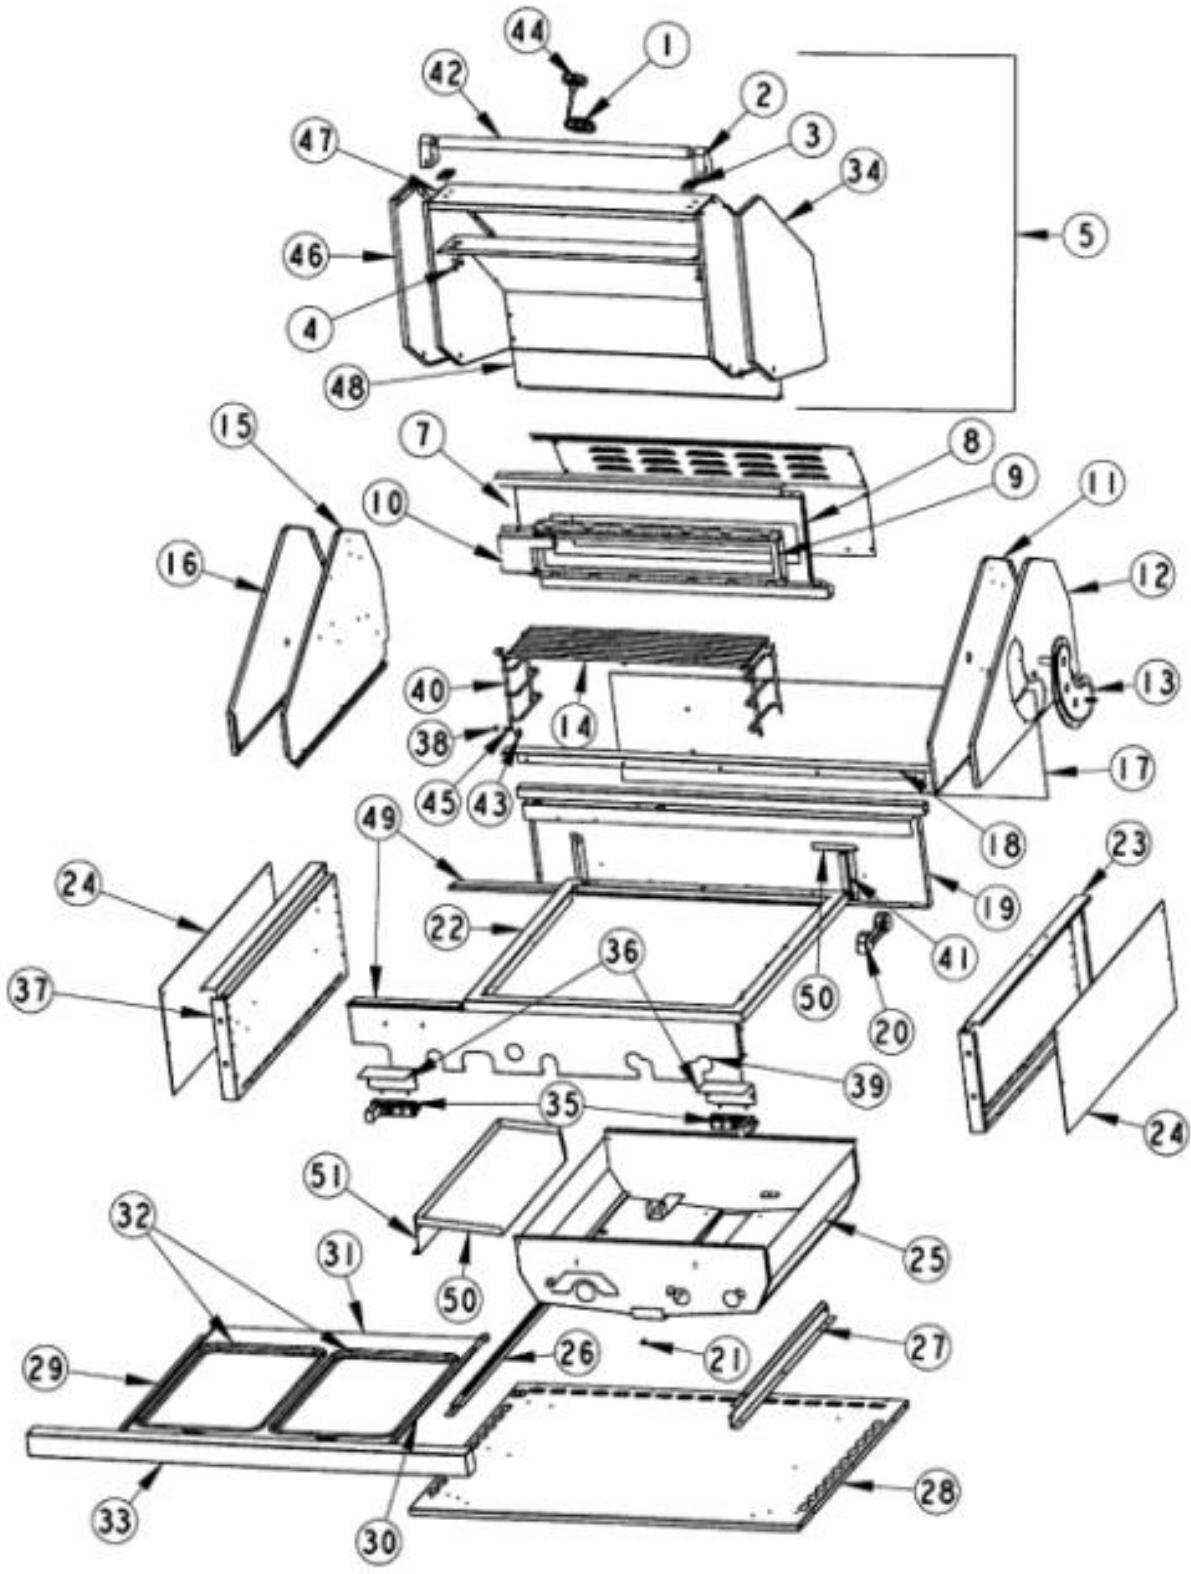

Ref #	Part Number	Qty.	Description
1	PA060052		GRILL COOKING GRATES
2	B3005235		SMOKER BOX TOP
3	G5009726		HALF FLAVOR GRID KIT
4	PA060053		HALF GRILL GRATE
5	B30052326		SMOKER BOX BOTTOM
6	PK010061		HALF FLAVOR GRID PHASE 2
7	PA080050		GRILL BURNER SS
8	PA080051		SMOKER/GRILL BURNER
9	B2004921		BURNER DRIP SHIELD (P1 GRILL)
10	B2005246		BURNER BOX SHIELD (PHASE 2)
11	B2005324		SMOKER DRIP SHIELD
12	B2005218		GRILL BOX FRONT--S.B. 4103-PHASE 2
13	PB060058		SPIT FORK
14	PB060053		ROTIS SPIT ROD 41
15	PE070184		ROTISSERIE MOTOR
16	PE070189		ELECTRICAL SUPPLY CORD - BBQ GRILL
17	G3205282		ROTIS MOTOR ASSEMBLY (PHASE 2)
18	B2005260		PHASE II BURNER SUPPORT
19	PA080052		FRONT BURNER
20	PA080053		REAR TOP BURNER
21	PD020055		NO.10 X 1/2 PAN PHIL. TEK. SS
22	PA020014		SPARK IGNITOR
23	B2105290		PHASE II GRATE SUPPORT
24	PA030002SS		BURNER BOWL (VGBQ) XSSX
25	PA060051		GRILL V GRATE (PHASE 2)
26	G5007416		SIDE BURNER COVER ASSEMBLY
27	PD010090		ROTIS FASTENER KNOB
NI	G3005350		SMOKER BOX ASSY (VGBQ3002RT) INCLUDES: SMOKER BOX TOP (ITEM 2) SMOKER BOX BOTTOM (ITEM 5) SMOKER BOX HINGE STEAMER RACK