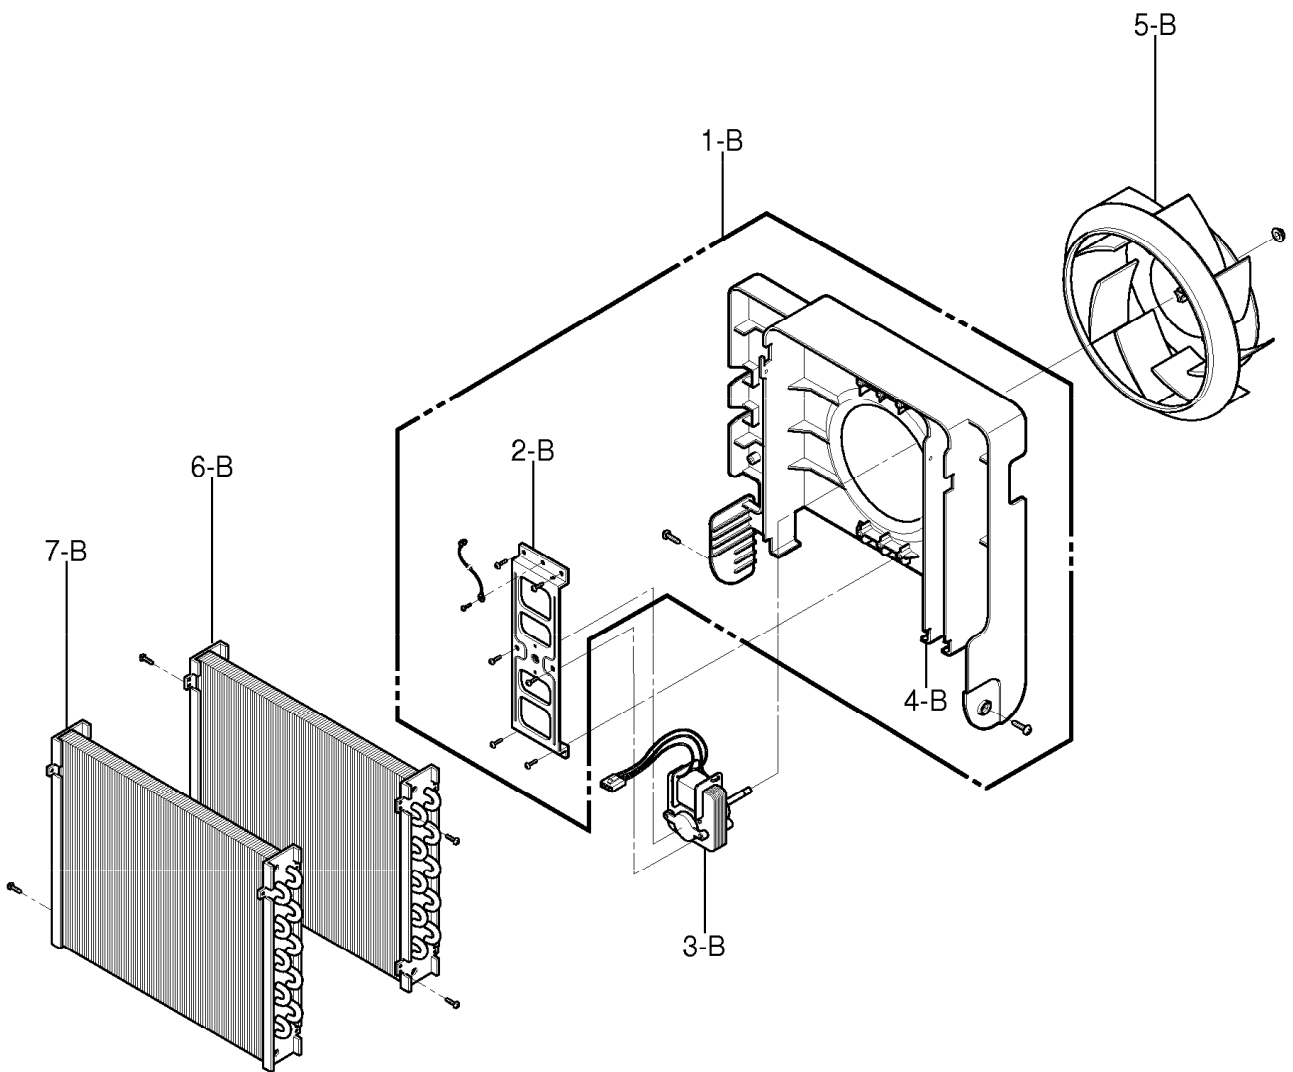

CAUTION: Use the Kenmore part number on all orders, **not** the illustration number.

CYCLE PARTS