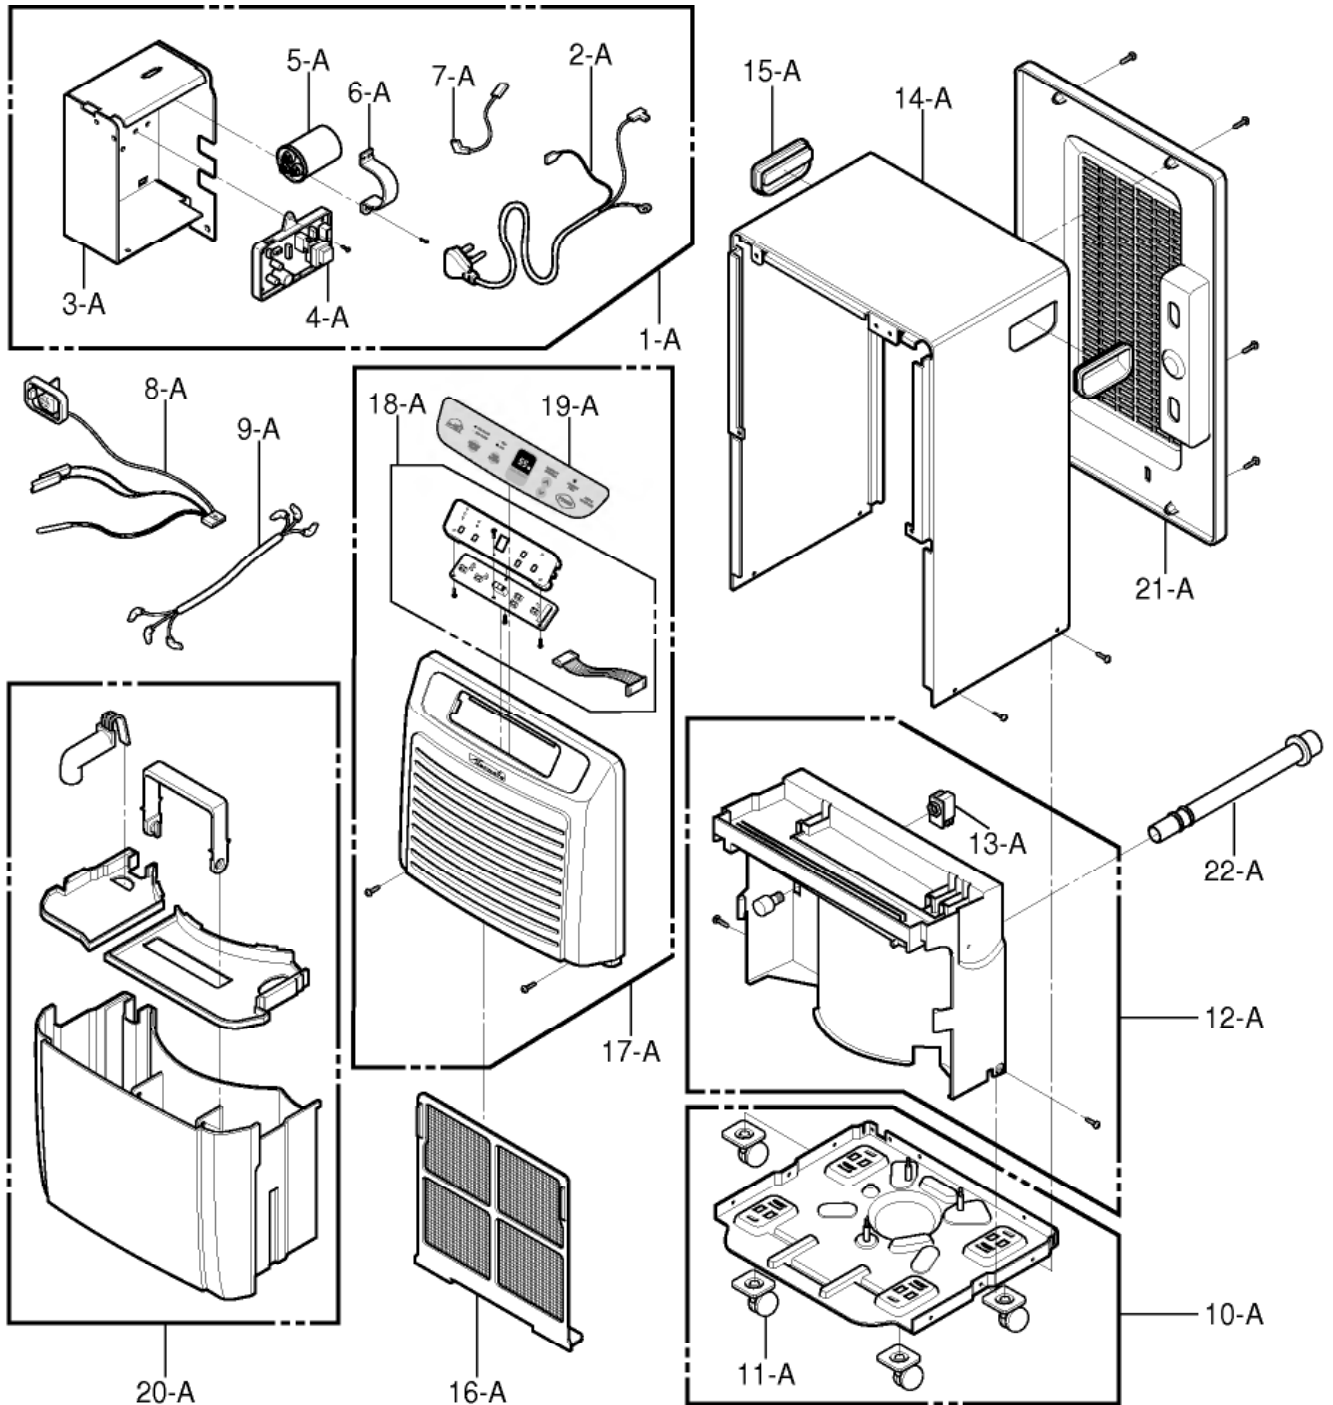

REPAIR PARTS

Dehumidifier
Model No. 580.54701500

To order Parts call Toll Free
1-800-4-MY-HOME®(1-800-469-4663)

CAUTION: Use the Kenmore part number on all orders, **not** the illustration number.

OUTER CASE PARTS AND CONTROL PART