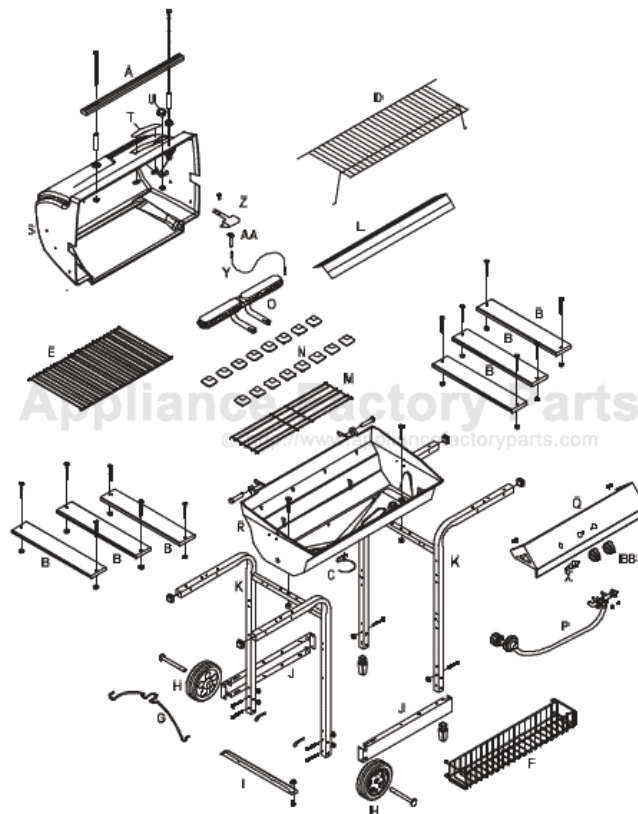

# Thermos 4617222 Owner's Manual

[Shop genuine replacement parts for Thermos 4617222](#)

[Find Your Thermos Grill Parts - Select From 1975 Models](#)

----- Manual continues below -----

**17**

Perform the "Burner Flame Check" in the Use and Care Manual  
 Let grill cool before placing 16 briquets. Cover briquet  
 grate surface only. DO NOT: Layer, stack or cover burner  
 port holes.

**Parts List - Model 461722**

Key	Qty.	Description	Part #	Key	Qty.	Description	Part #
A	1	Handle	4069504	--	1	Hardware, Lid	4253116
B	6	Wood Slats	4069979	--	1	Hardware, Shelf	4253511
C	1	Grease Clip	5156607	--	1	Hardware, Cart	4253513
D	1	SwingAway	4152124	X	1	Ignitor	4153713
E	1	Grate	4152739	Y	1	Ignitor Wire	4153720
F	1	Conciment Basket	4155971	Z	1	Collector Box	4500208
G	1	Tank Wire	4154195	AA	1	Electrode	5156119
H	2	Wheel	4156956	BB	2	Knob	4154203
I	1	Tank Support Bracket	4502733				
J	2	Rail	4502771				
K	2	Leg Assembly	4502874				
L	1	Vaporiser Bar	4156417				
M	1	Briquet Grate	4157101				
N	1	Briquets	4158125				
O	1	Burner Assembly	4505008				
P	1	Valve/Hose/Regulator	4524091				
Q	1	Console	4526056				
R	1	Grill Bottom	4581676				
S	1	Grill Lid	4581825				
T	1	Logo Plate	4156436				
U	1	Heat Indicator	4156800				
--	1	Hardware, Leg	4253108				