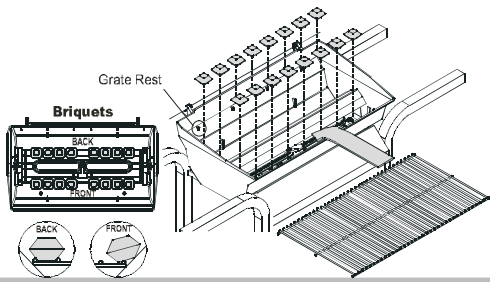

# Thermos 4617222 Owner's Manual

[Shop genuine replacement parts for Thermos 4617222](#)

[Find Your Thermos Grill Parts - Select From 1975 Models](#)

----- Manual continues below -----

**17**

Perform the "Burner Flame Check" in the Use and Care Manual  
 Let grill cool before placing 16 briquets. Cover briquet  
 grate surface only. DO NOT: Layer, stack or cover burner  
 port holes.

**Parts List - Model 461722**

Key	Qty.	Description	Part #	Key	Qty.	Description	Part #
A	1	Handle	4069504	--	1	Hardware, Lid	4253116
B	6	Wood Slats	4069979	--	1	Hardware, Shelf	4253511
C	1	Grease Clip	5156607	--	1	Hardware, Cart	4253513
D	1	SwingAway	4152124	X	1	Ignitor	4153713
E	1	Grate	4152739	Y	1	Ignitor Wire	4153720
F	1	Conciment Basket	4155971	Z	1	Collector Box	4500208
G	1	Tank Wire	4154195	AA	1	Electrode	5156119
H	2	Wheel	4156956	BB	2	Knob	4154203
I	1	Tank Support Bracket	4502733				
J	2	Rail	4502771				
K	2	Leg Assembly	4502874				
L	1	Vaporiser Bar	4156417				
M	1	Briquet Grate	4157101				
N	1	Briquets	4158125				
O	1	Burner Assembly	4505008				
P	1	Valve/Hose/Regulator	4524091				
Q	1	Console	4526056				
R	1	Grill Bottom	4581676				
S	1	Grill Lid	4581825				
T	1	Logo Plate	4156436				
U	1	Heat Indicator	4156800				
--	1	Hardware, Leg	4253108				