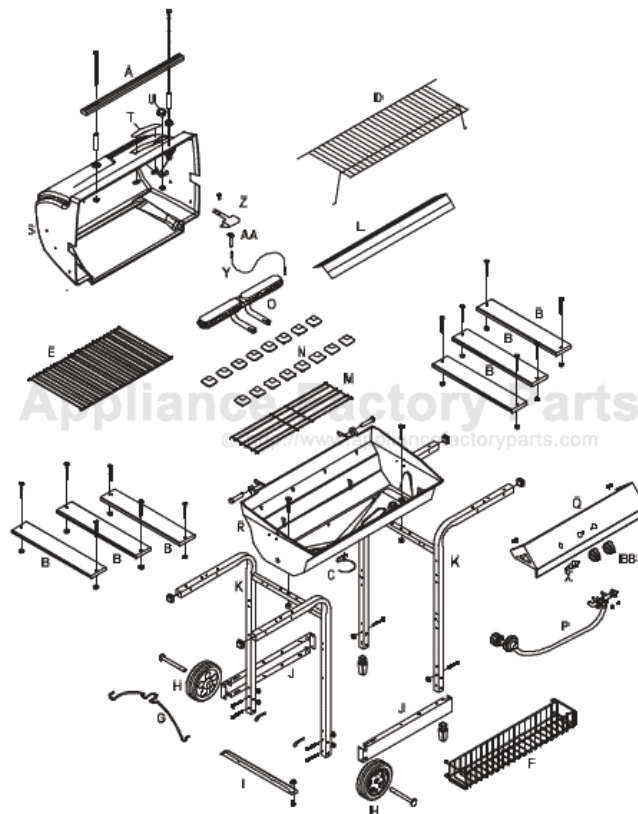

# Thermos 4617222 Owner's Manual

[Shop genuine replacement parts for Thermos 4617222](#)

[Find Your Thermos Grill Parts - Select From 1975 Models](#)

----- Manual continues below -----