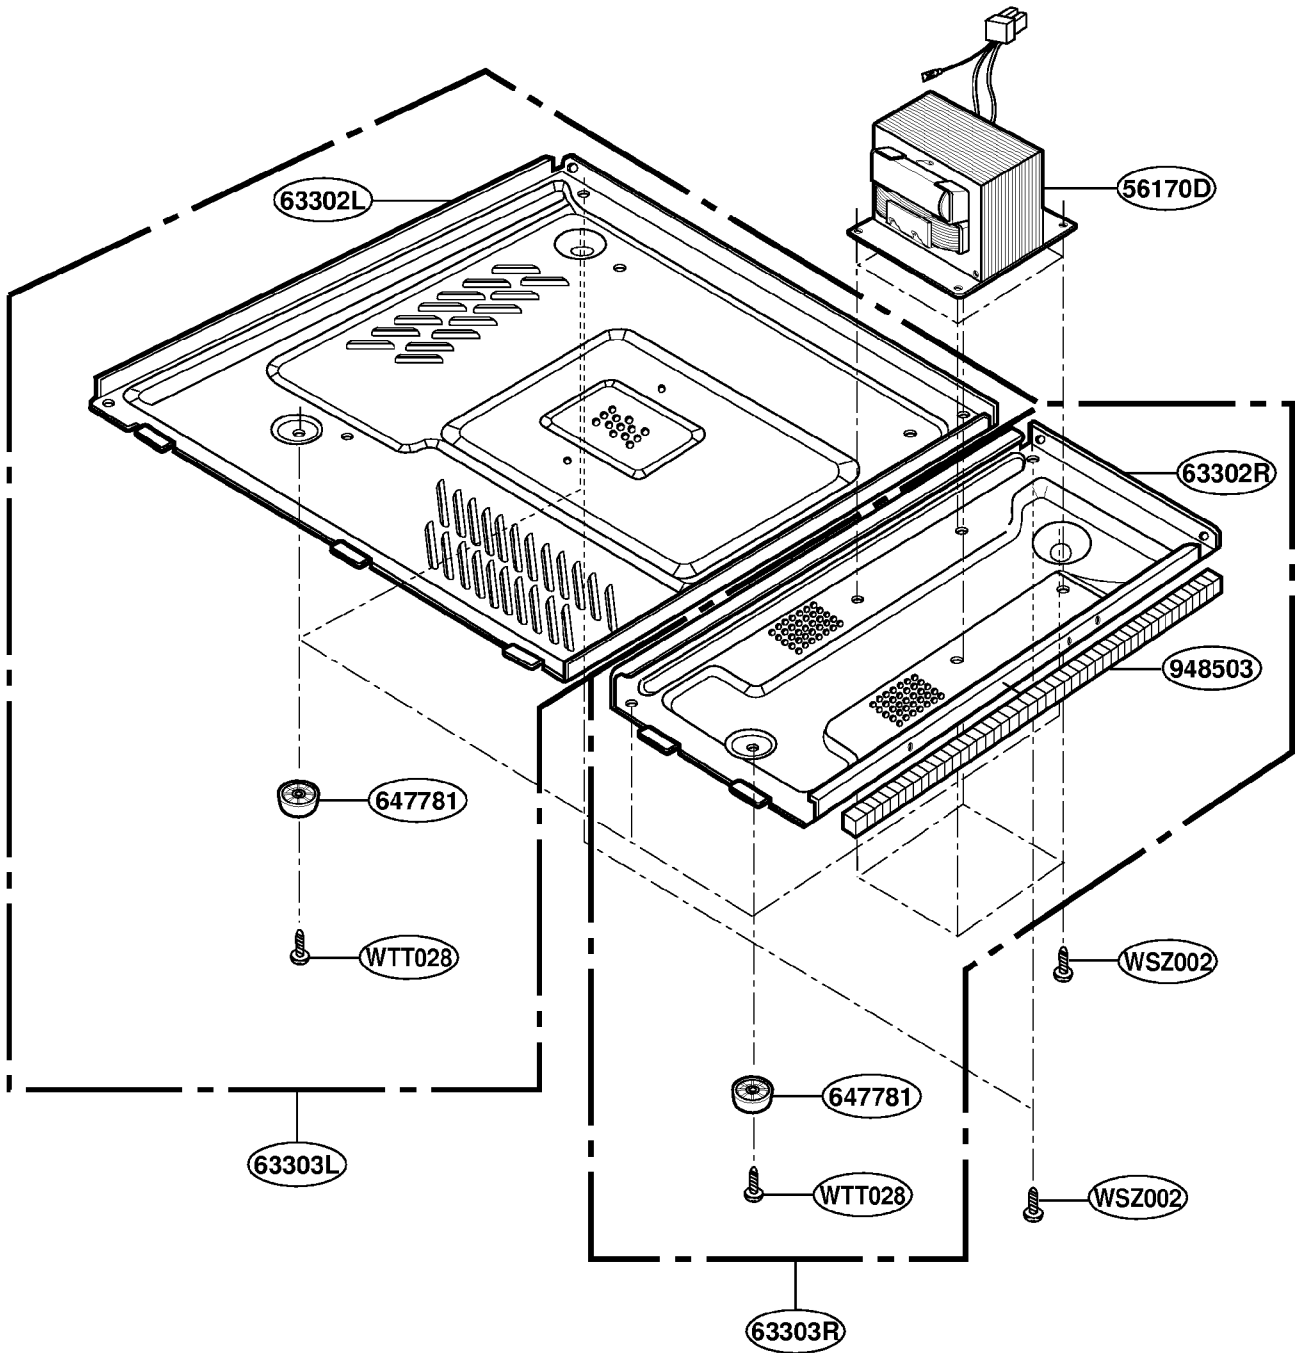

# LATCH BOARD PARTS

MODEL: ACM1460A

# BASE PLATE PARTS

MODEL: ACM1460A