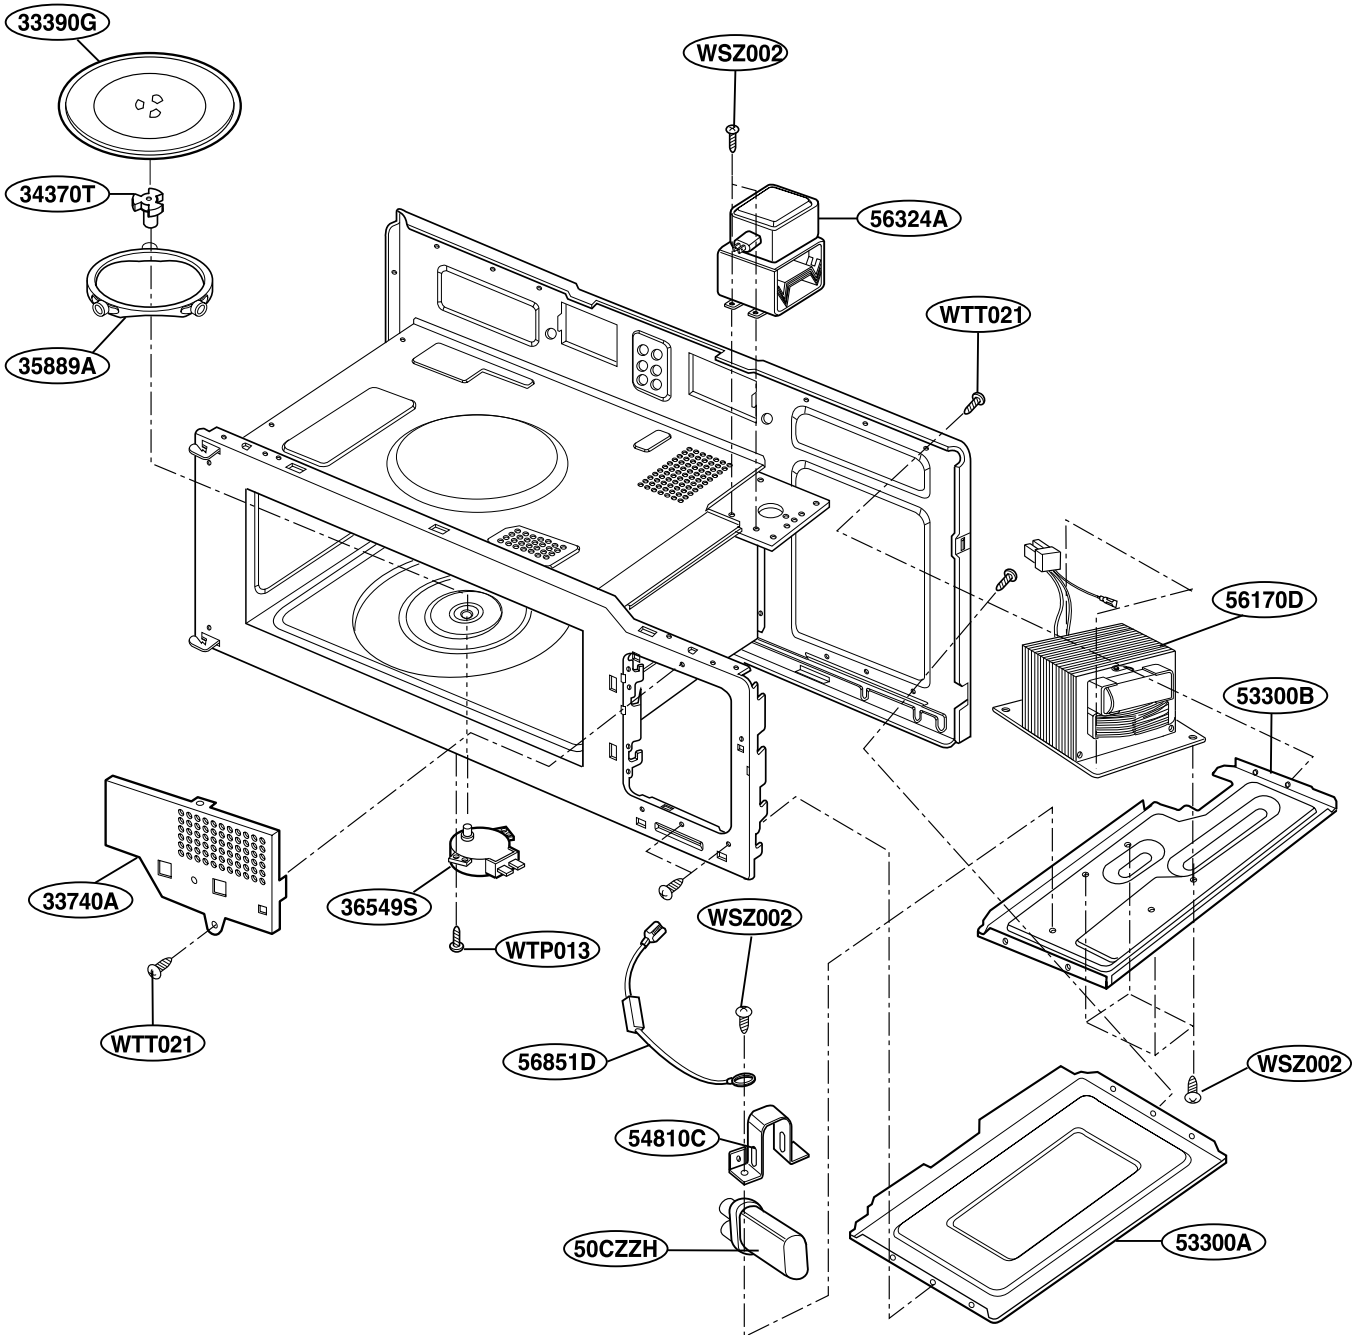

EXPLODED VIEW

DOOR PARTS

FOR MODEL: ACO1560AW/B/C
MMV5156AAW/B/Q

FOR MODEL: ACO1560AS
MMV5156AAS

CONTROLLER PARTS

FOR MODEL: ACO1560AW/B/C
MMV5156AAW/B/Q

FOR MODEL: ACO1560AS
MMV5156AAS

OVEN CAVITY PARTS

LATCH BOARD PARTS

INTERIOR PARTS(I)

INTERIOR PARTS (II)

INSTALLATION PARTS