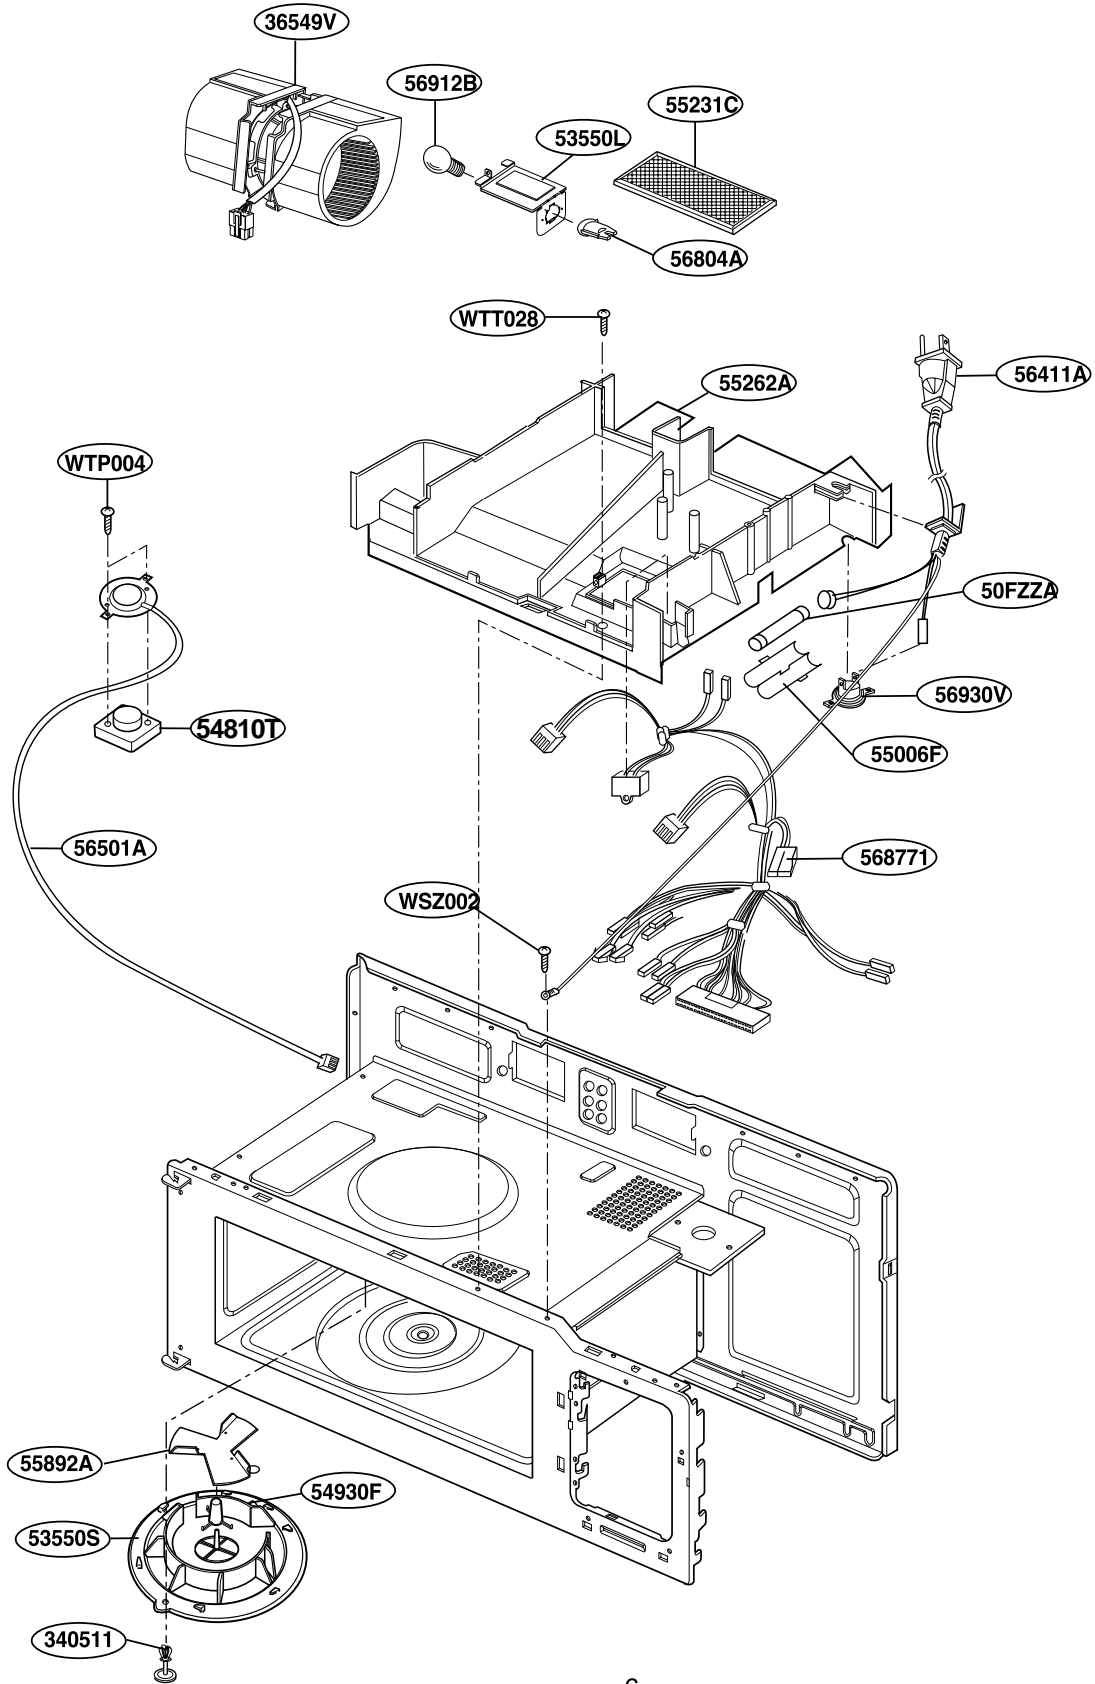

EXPLODED VIEW

DOOR PARTS

FOR MODEL: ACO1560AW/B/C
MMV5156AAW/B/Q

FOR MODEL: ACO1560AS
MMV5156AAS

CONTROLLER PARTS

FOR MODEL: ACO1560AW/B/C
MMV5156AAW/B/Q

FOR MODEL: ACO1560AS
MMV5156AAS

OVEN CAVITY PARTS

LATCH BOARD PARTS

INTERIOR PARTS(I)

INTERIOR PARTS (II)

INSTALLATION PARTS