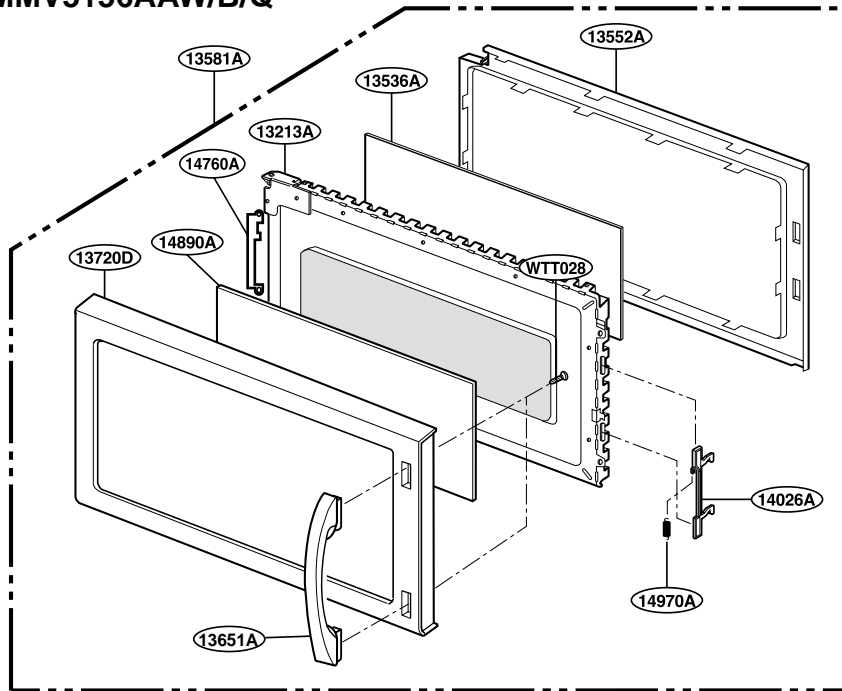

EXPLODED VIEW

DOOR PARTS

FOR MODEL: ACO1560AW/B/C
MMV5156AAW/B/Q

FOR MODEL: ACO1560AS
MMV5156AAS

CONTROLLER PARTS

FOR MODEL: ACO1560AW/B/C
MMV5156AAW/B/Q

FOR MODEL: ACO1560AS
MMV5156AAS

OVEN CAVITY PARTS

LATCH BOARD PARTS

INTERIOR PARTS(I)

INTERIOR PARTS (II)

INSTALLATION PARTS