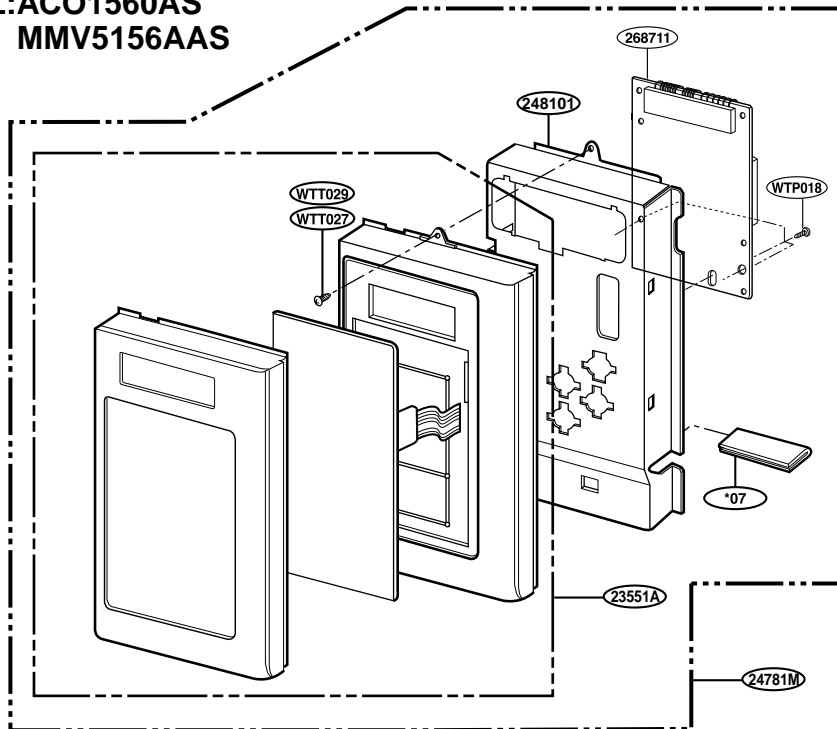

EXPLODED VIEW

DOOR PARTS

FOR MODEL: ACO1560AW/B/C
MMV5156AAW/B/Q

FOR MODEL: ACO1560AS
MMV5156AAS

CONTROLLER PARTS

FOR MODEL: ACO1560AW/B/C
MMV5156AAW/B/Q

FOR MODEL: ACO1560AS
MMV5156AAS

OVEN CAVITY PARTS

LATCH BOARD PARTS

INTERIOR PARTS(I)

INTERIOR PARTS (II)

INSTALLATION PARTS