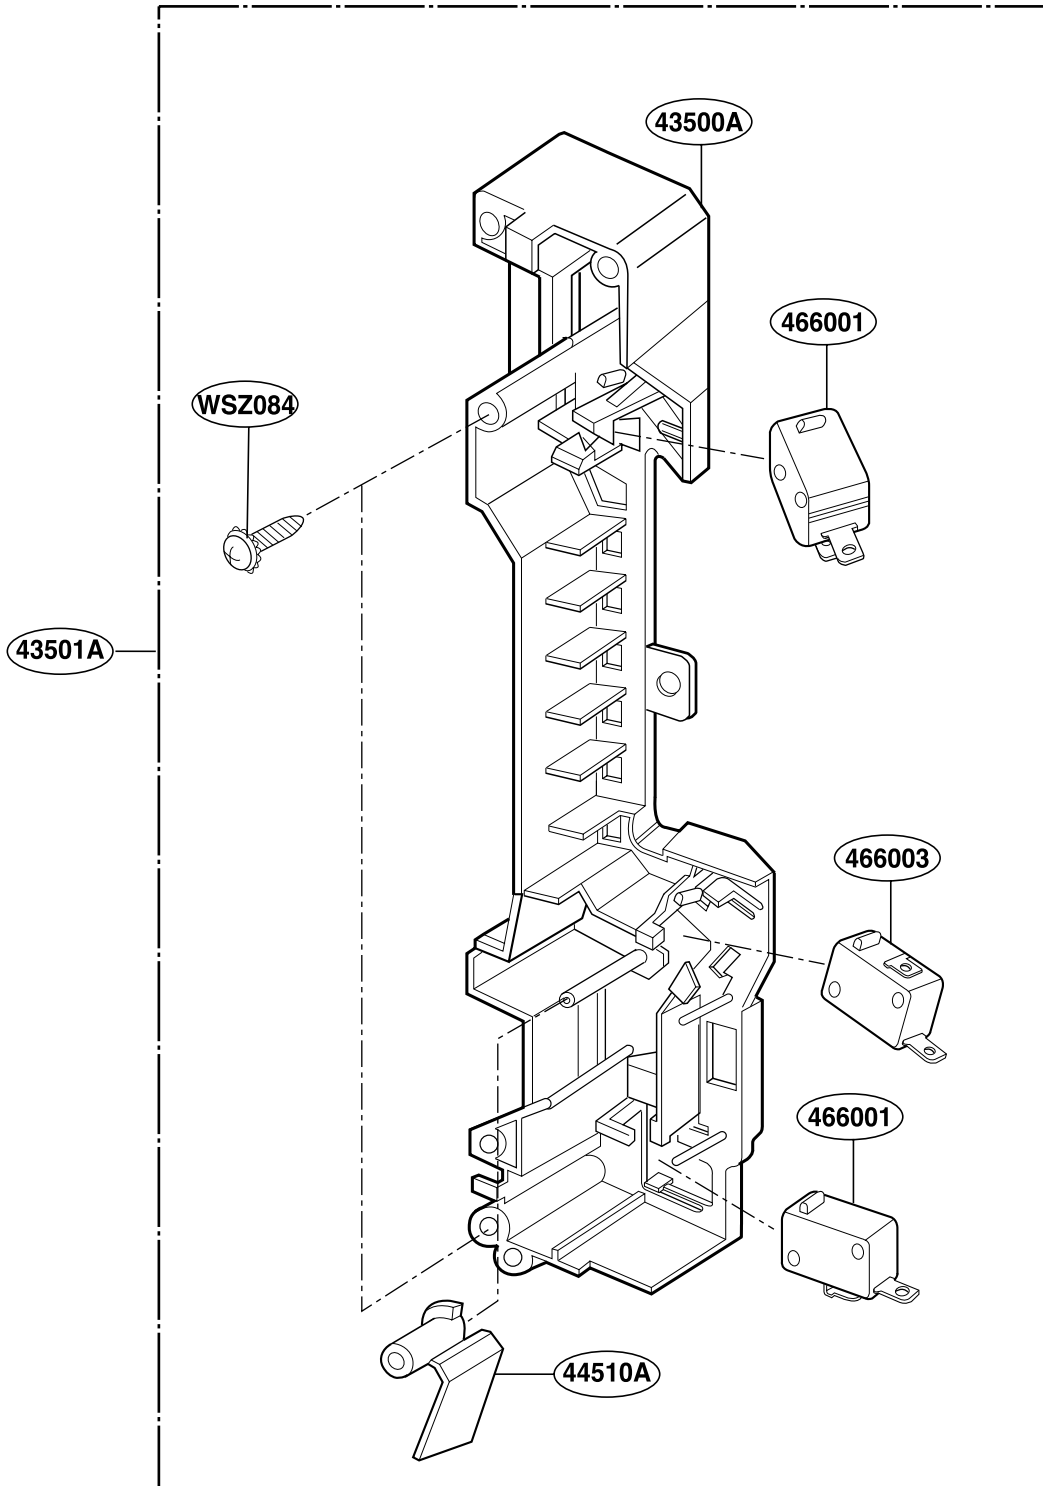

EXPLODED VIEW

DOOR PARTS

FOR MODEL: ACO1560AW/B/C
MMV5156AAW/B/Q

FOR MODEL: ACO1560AS
MMV5156AAS

CONTROLLER PARTS

FOR MODEL: ACO1560AW/B/C
MMV5156AAW/B/Q

FOR MODEL: ACO1560AS
MMV5156AAS

OVEN CAVITY PARTS

LATCH BOARD PARTS

INTERIOR PARTS(I)

INTERIOR PARTS (II)

INSTALLATION PARTS