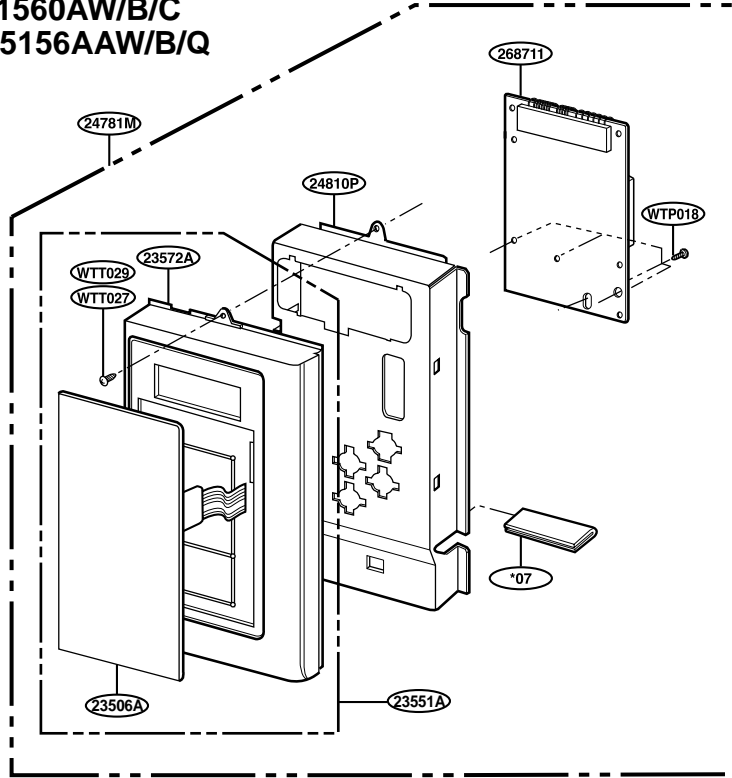

EXPLODED VIEW

DOOR PARTS

FOR MODEL: ACO1560AW/B/C
MMV5156AAW/B/Q

FOR MODEL: ACO1560AS
MMV5156AAS

CONTROLLER PARTS

FOR MODEL: ACO1560AW/B/C
MMV5156AAW/B/Q

FOR MODEL: ACO1560AS
MMV5156AAS

OVEN CAVITY PARTS

LATCH BOARD PARTS

INTERIOR PARTS(I)

INTERIOR PARTS (II)

INSTALLATION PARTS