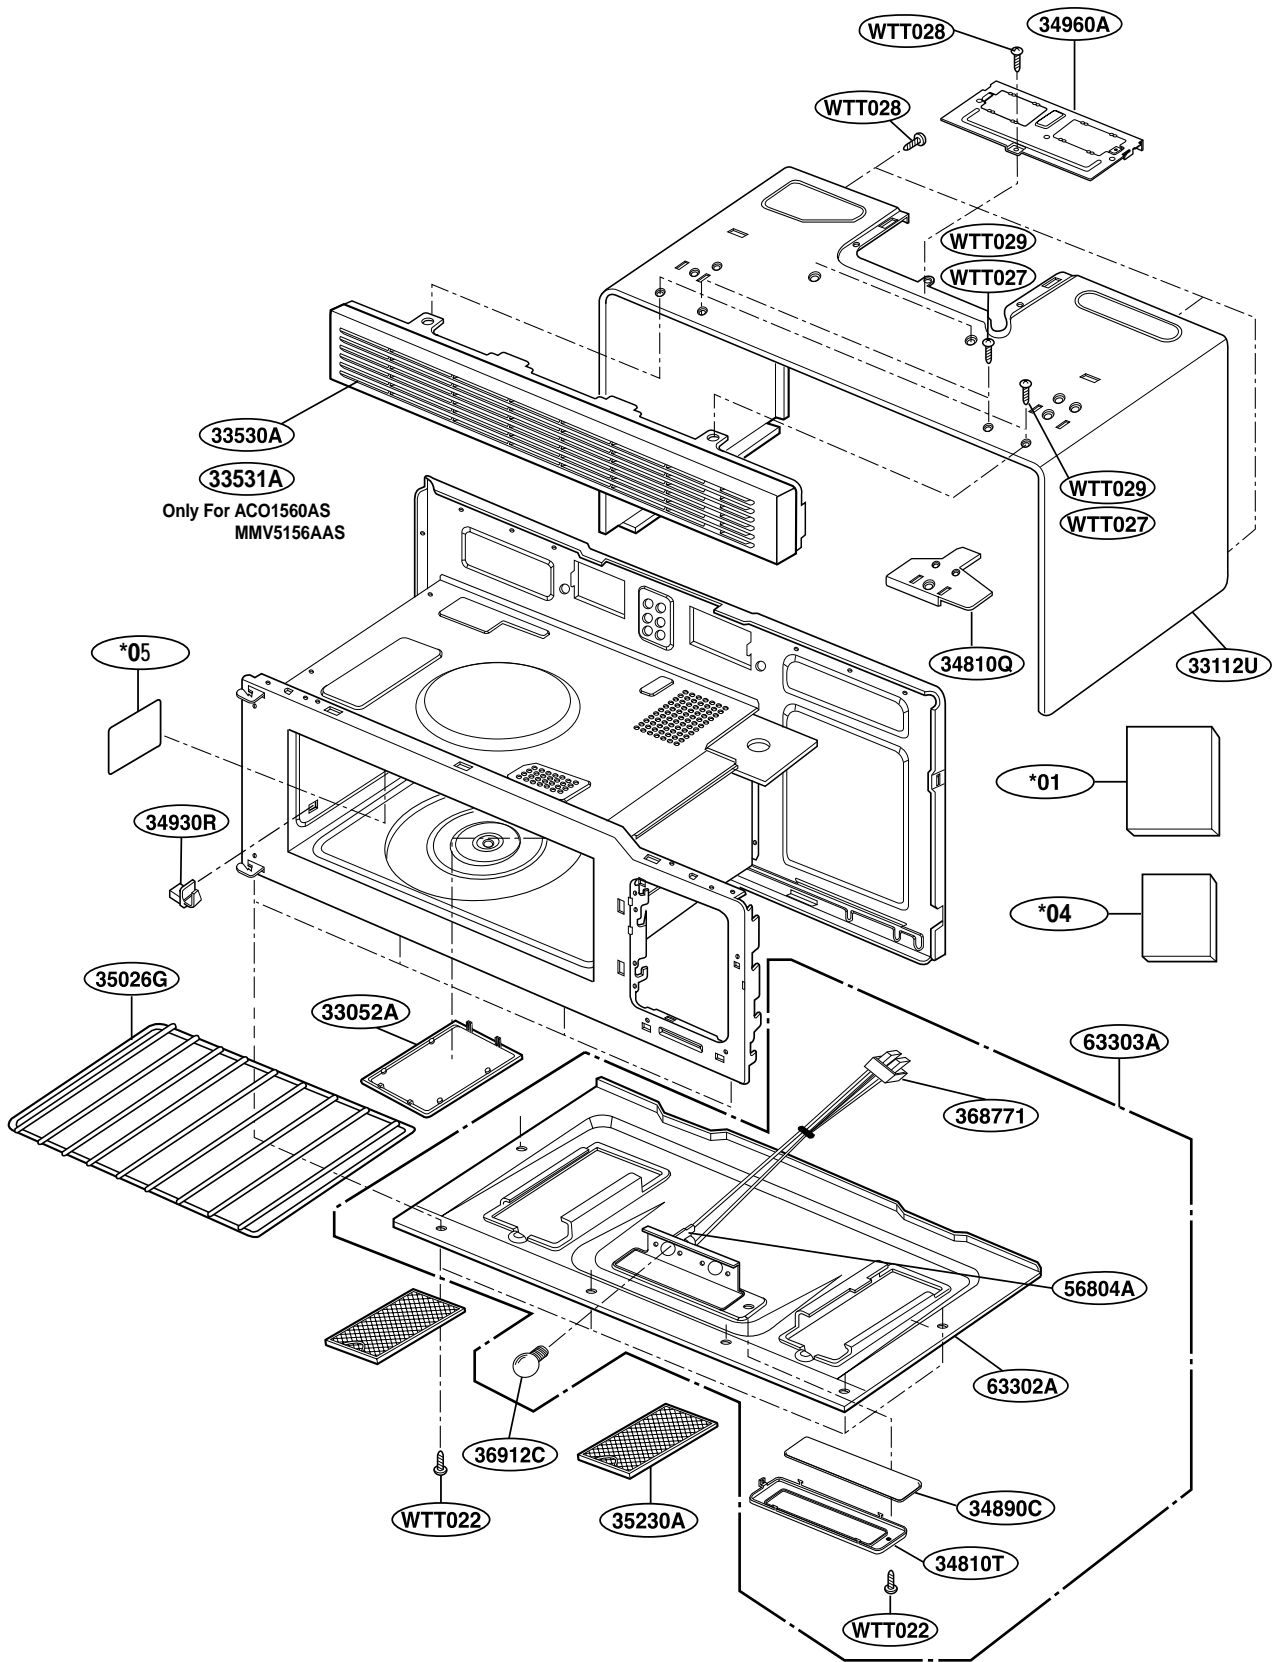

EXPLODED VIEW

DOOR PARTS

FOR MODEL: ACO1560AW/B/C
MMV5156AAW/B/Q

FOR MODEL: ACO1560AS
MMV5156AAS

CONTROLLER PARTS

FOR MODEL: ACO1560AW/B/C
MMV5156AAW/B/Q

FOR MODEL: ACO1560AS
MMV5156AAS

OVEN CAVITY PARTS

LATCH BOARD PARTS

INTERIOR PARTS(I)

INTERIOR PARTS (II)

INSTALLATION PARTS