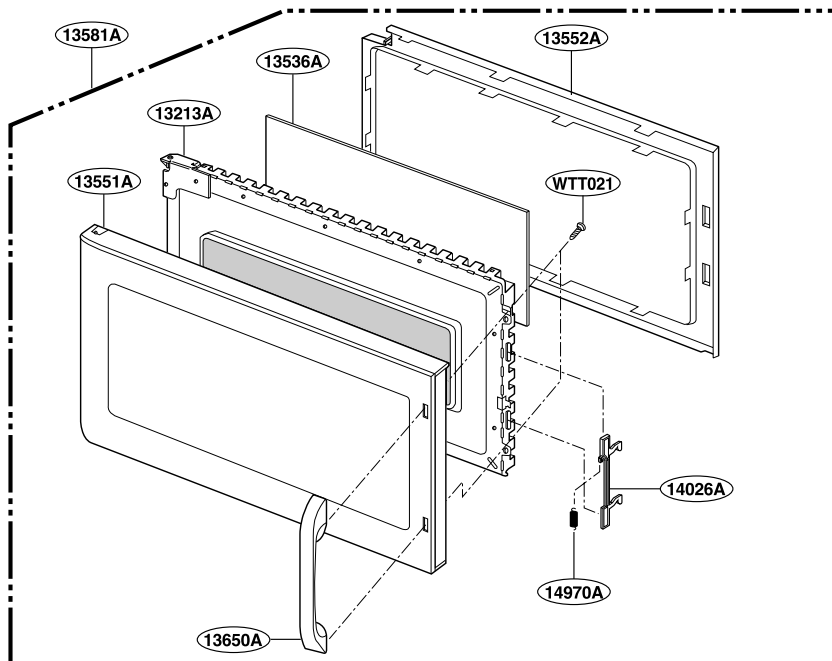

EXPLODED VIEW

DOOR PARTS

FOR MODEL: ACO1560AW/B/C
MMV5156AAW/B/Q

FOR MODEL: ACO1560AS
MMV5156AAS

CONTROLLER PARTS

FOR MODEL: ACO1560AW/B/C
MMV5156AAW/B/Q

FOR MODEL: ACO1560AS
MMV5156AAS

OVEN CAVITY PARTS

LATCH BOARD PARTS

INTERIOR PARTS(I)

INTERIOR PARTS (II)

INSTALLATION PARTS