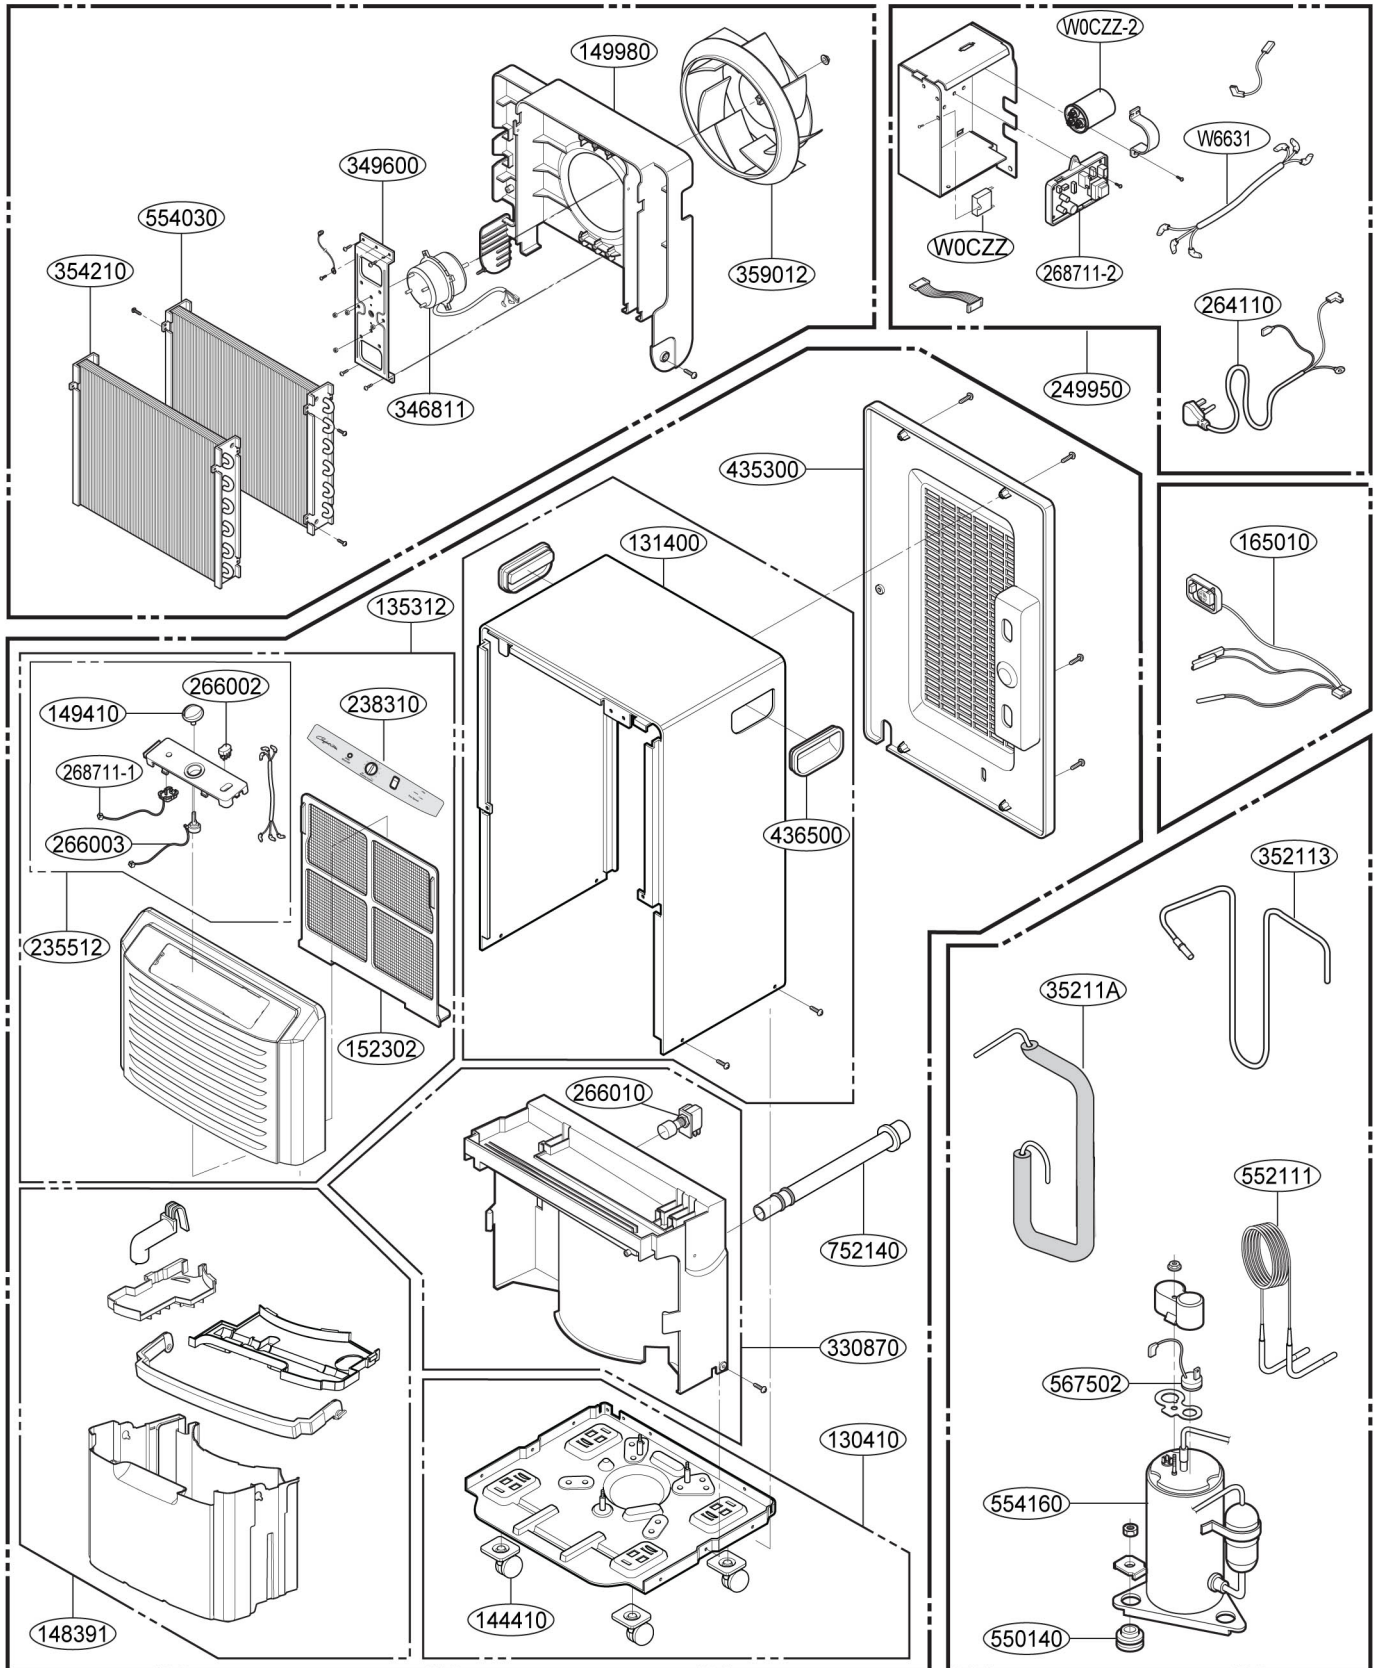

Exploded View

• MODEL: BHD-301-E