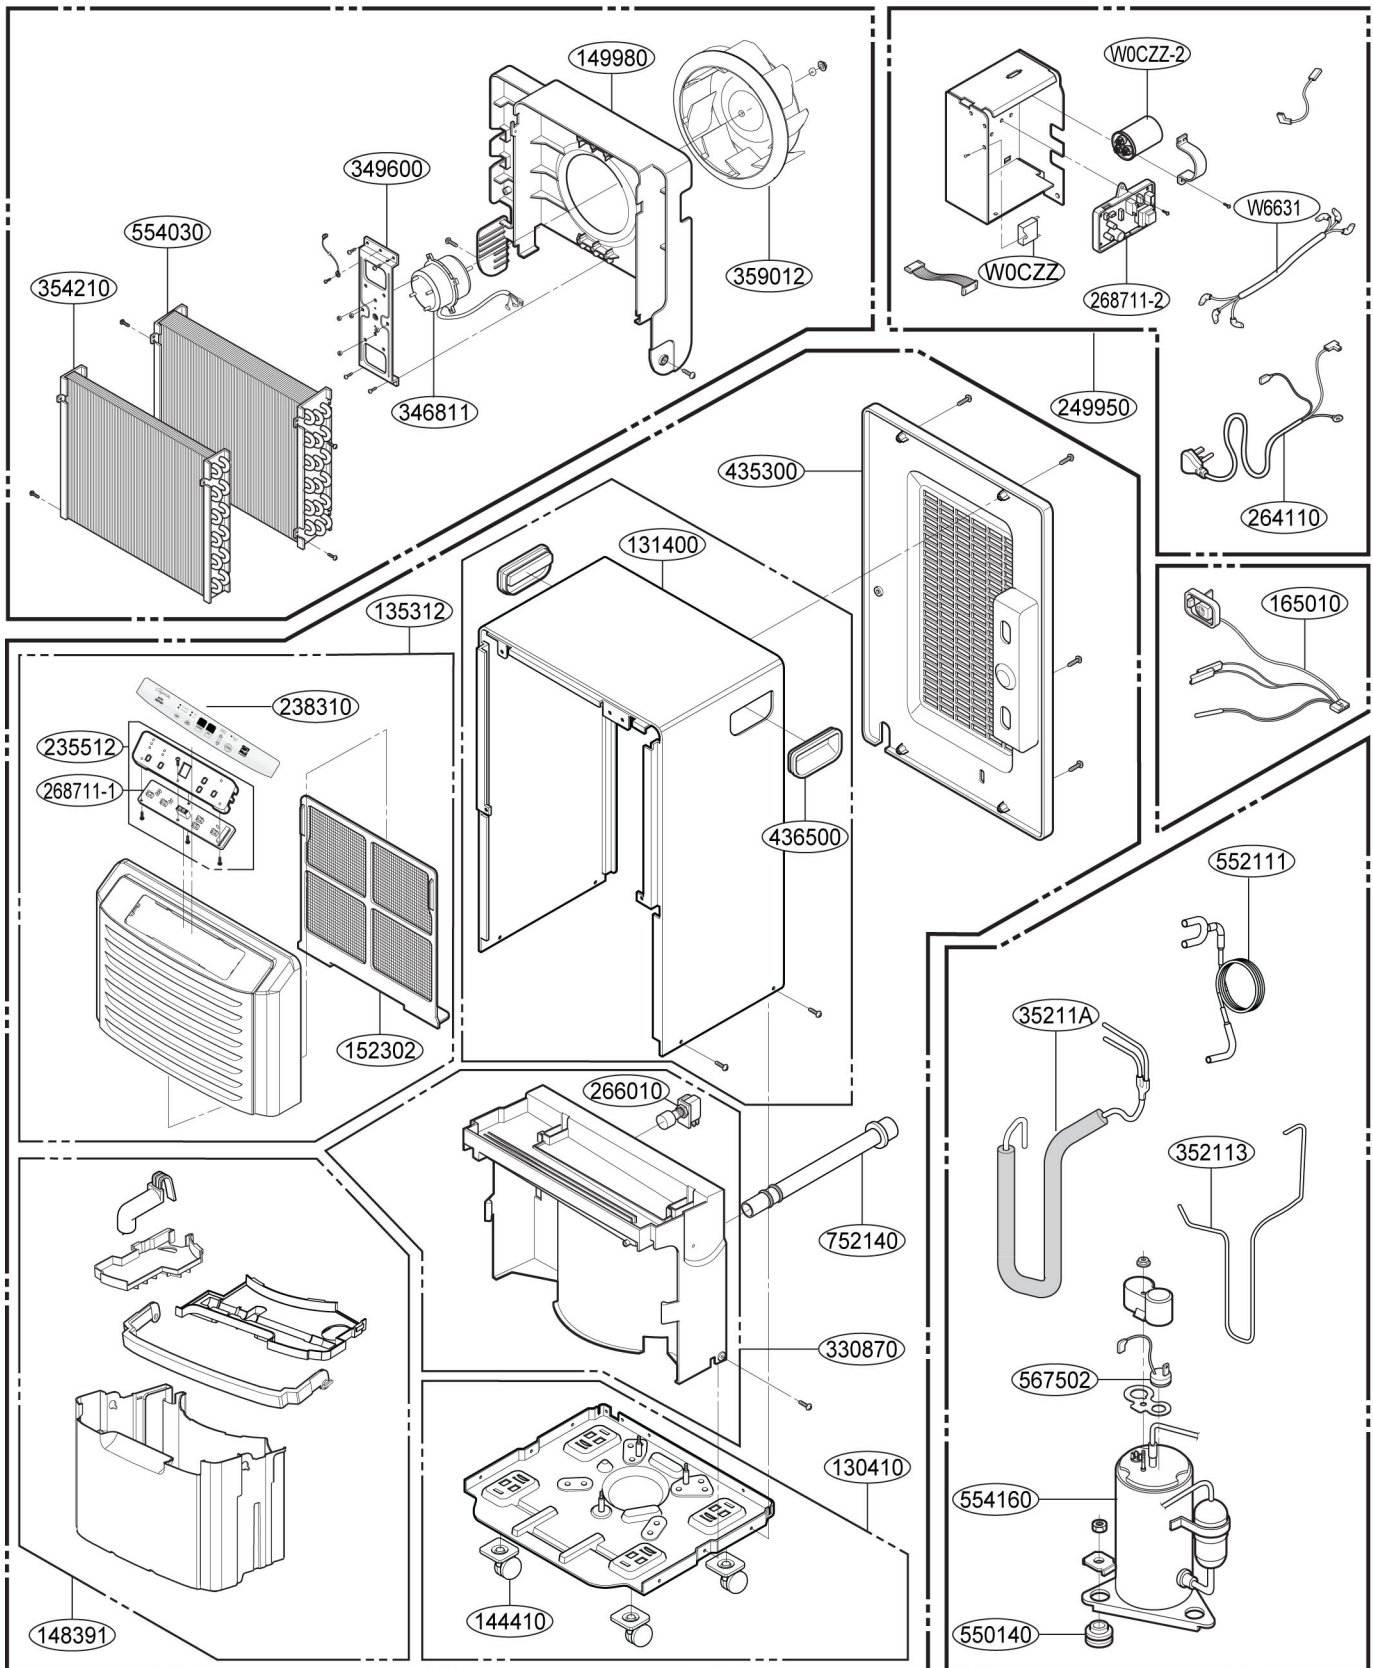

Exploded View

• MODEL: BHD-651-D