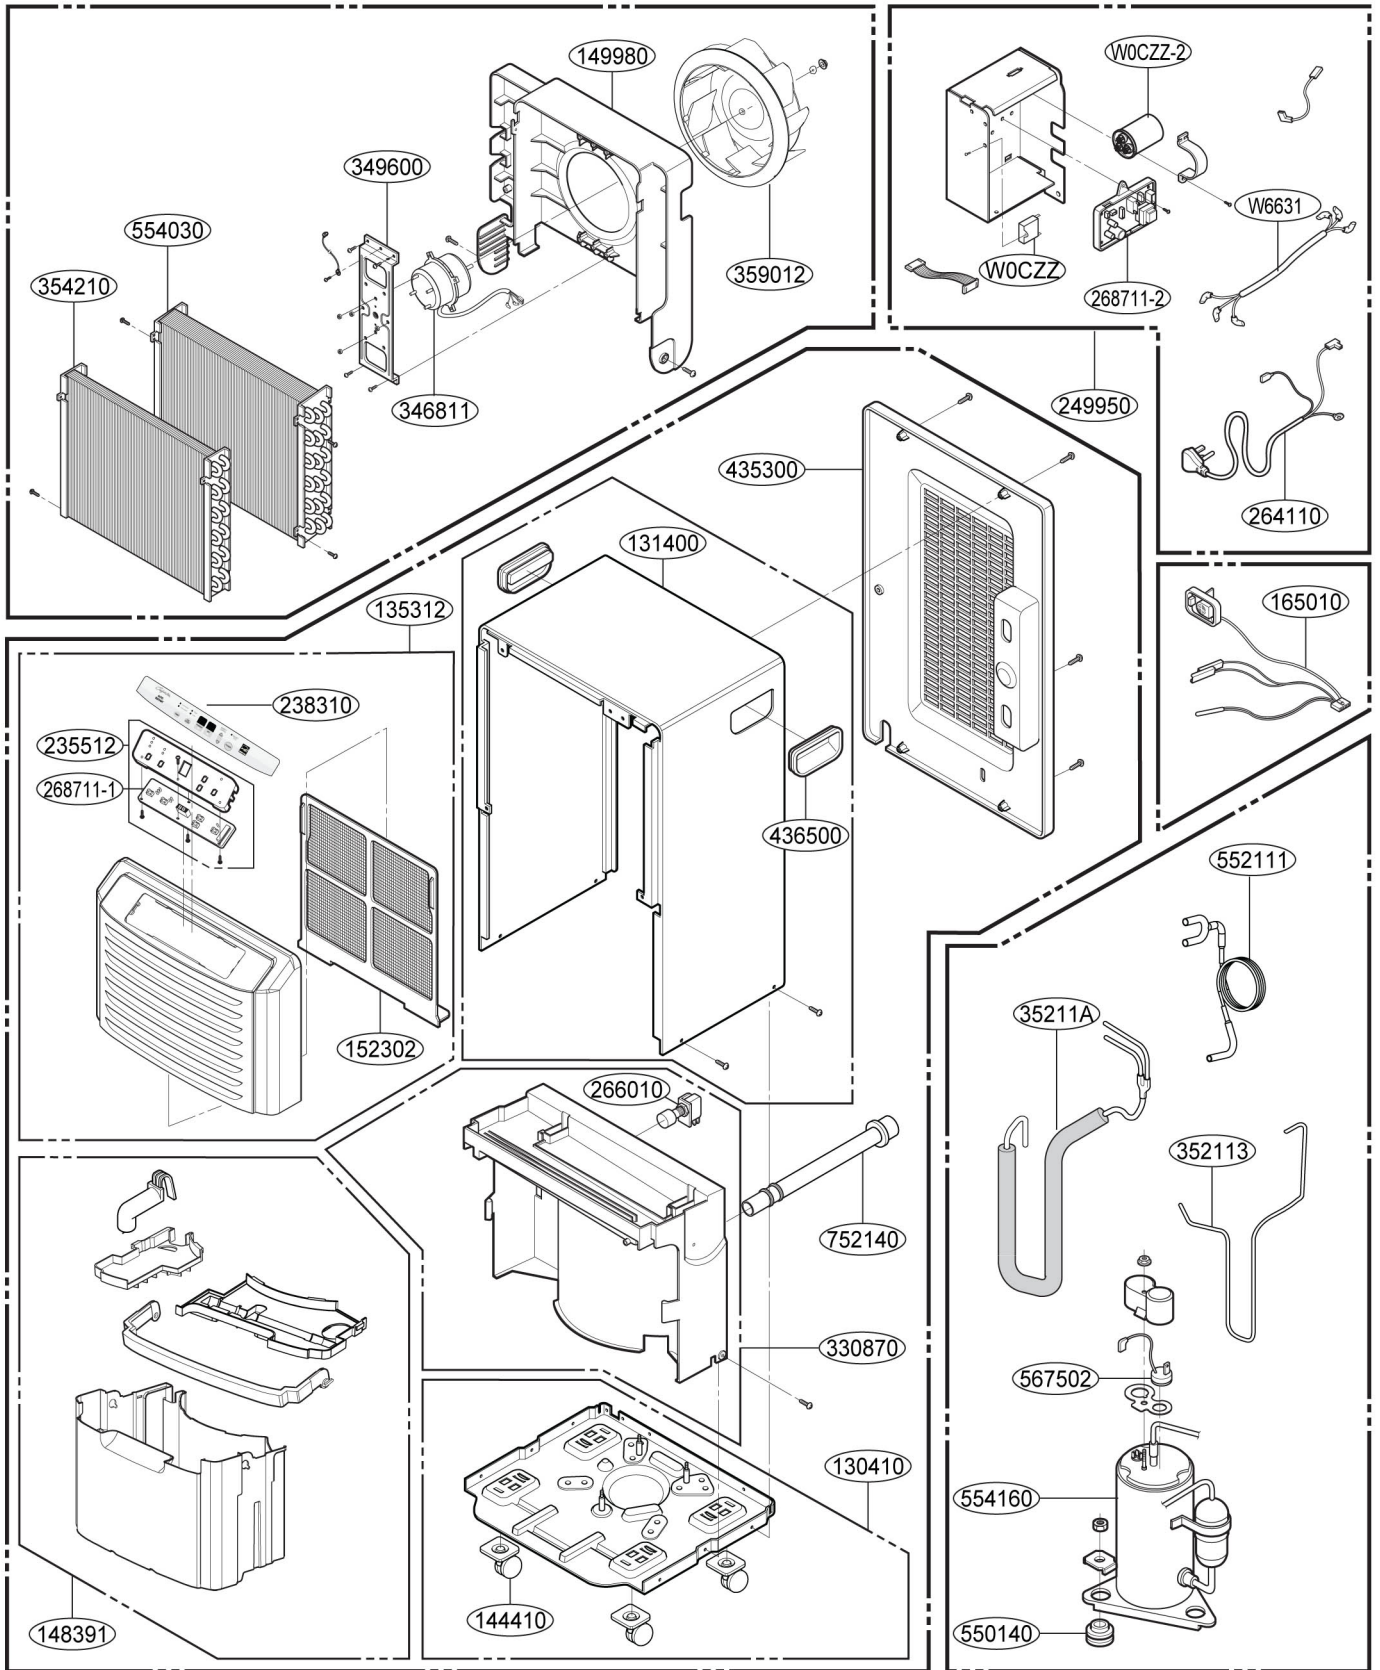

Exploded View

• MODEL: BHD-651-D