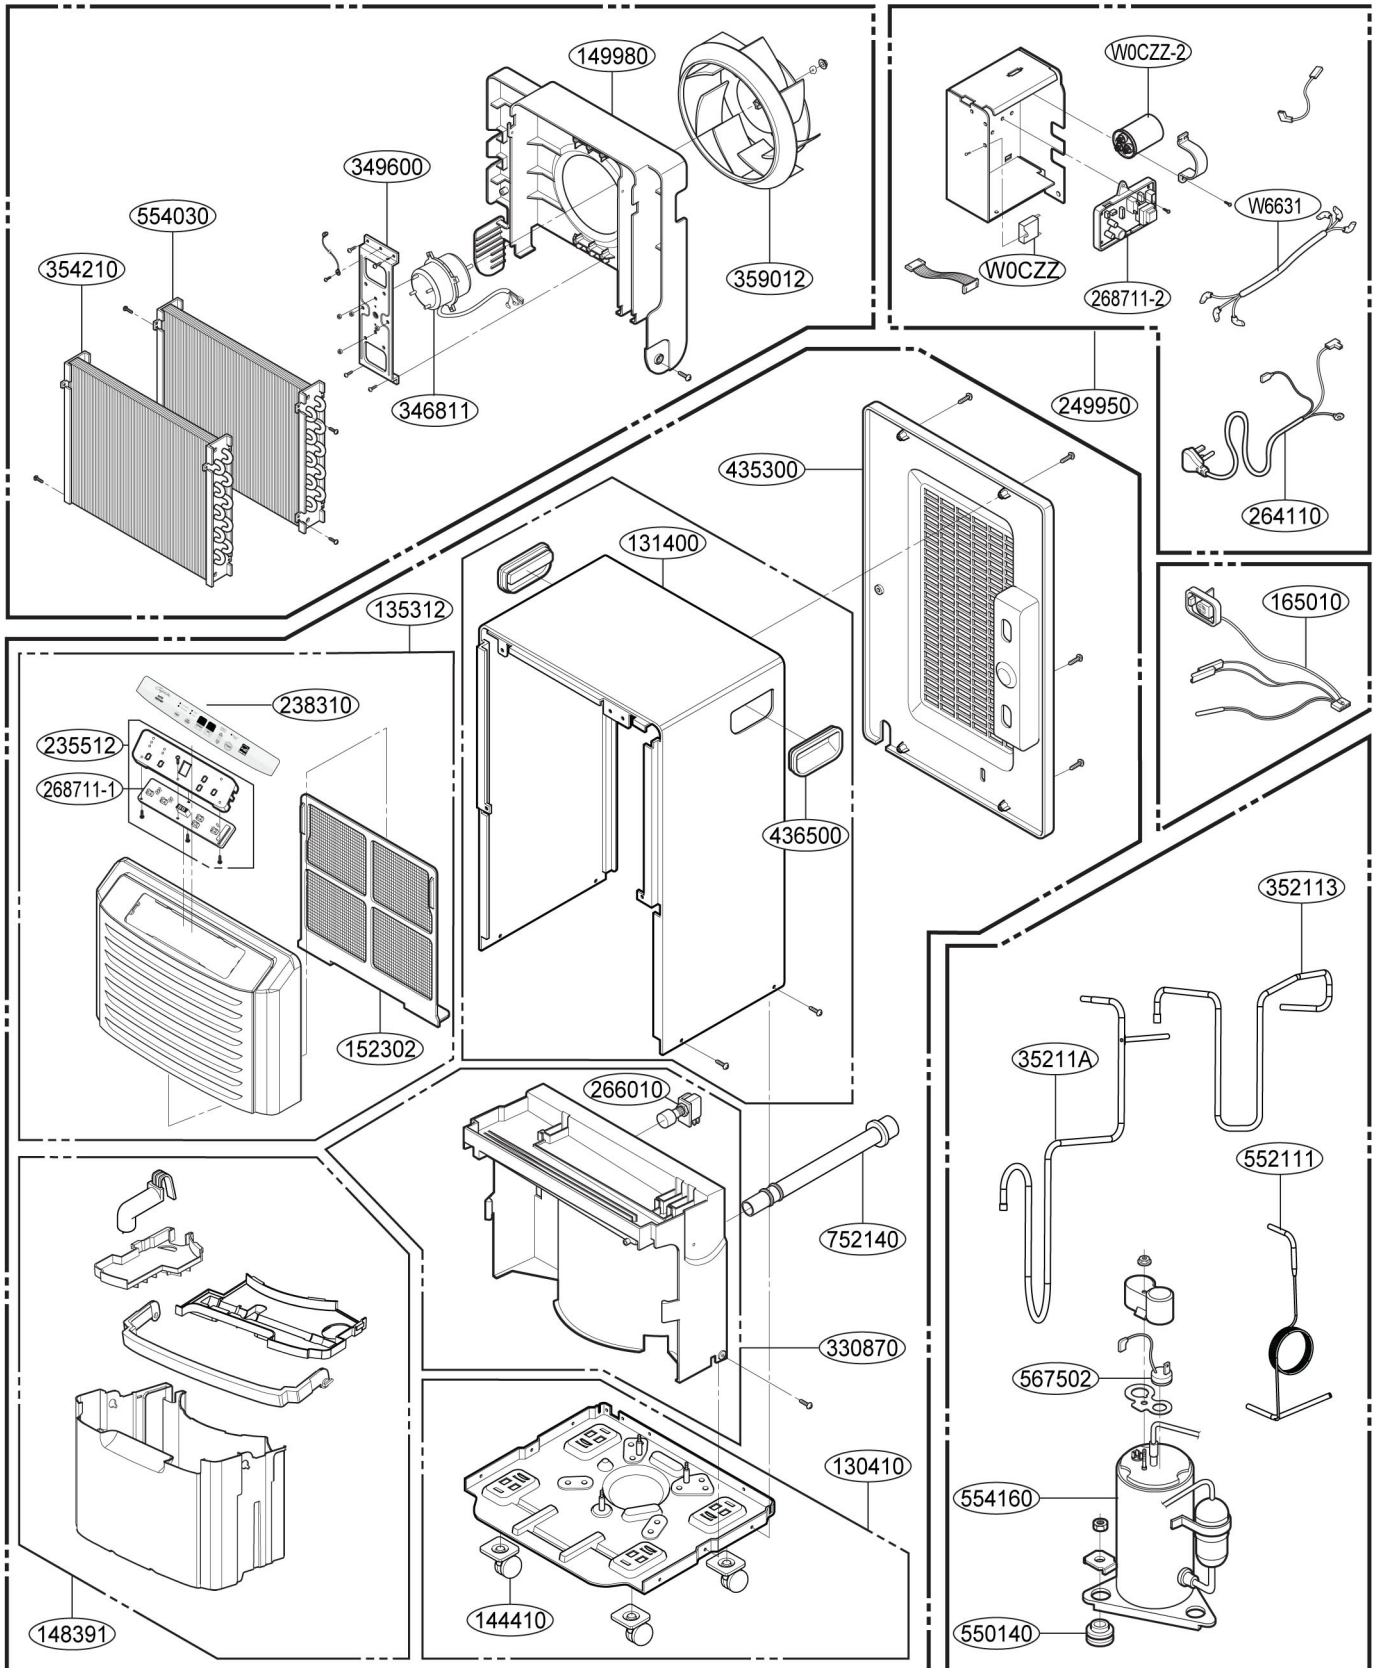

Exploded View

• MODEL: BHD-501-D

BHD-501-D Parts List

PART DESCRIPTION	LOCATION NO.	PART NO.
Base Assembly,Single	130410	3041A10042A
Roller	144410	4441A30001B
Shroud	149980	4998A10034B
Switch Assembly	266010	6600A30003C
Pan Assembly,Drain	330870	3087A10019C
Bracket,Motor	349600	4960A20009D
Washer,Customized	550140	4830A30005A
Compressor Set,China	554160	TBZ32067202
Overload Protect	567502	EAF43158802
Cabinet	131400	MBH61853106
Grille Assembly,Front	135312	AEB36976502
Tank Assembly,Bucket	148391	4839A10002F
Knob Assembly	149410	-
Filter,Air	152302	5230A20040A
Sensor Assembly	165010	6877A30013R
Cover Assembly,Display	235512	3551A20109C
Escutcheon	238310	MDD30271508
Case Assembly,Control	249950	ABQ36532606
Power Cord Assembly	264110	6411A20001Z
Switch,Rocker	266002	-
Switch Assembly	266003	-
PCB Assembly,Display	268711-1	6871A20600B
PCB Assembly,Main	268711-2	EBR36909301
Motor Assembly,AC,Indoor	346811	EAU32357501
Tube Assembly,Discharge	352113	MJU60464001
Tube Assembly,Suction	35211A	AJR71453001
Evaporator Assembly,First	354210	5421A10009Q
Fan,Turbo	359012	5900A20007B
Grille,Rear	435300	3530A10193E
Handle	436500	3650A20004D
Tube Assembly,Capillary	552111	AJR32779301
Condenser Assembly,First	554030	5403A10008N
Connector,Hose	752140	5214A20027B
Capacitor,Film,Box	W0CZZ	0CZZA20005N
Capacitor,Film,Box	W0CZZ-2	3H00660V
Harness,Single	W6631	6862A20022Q