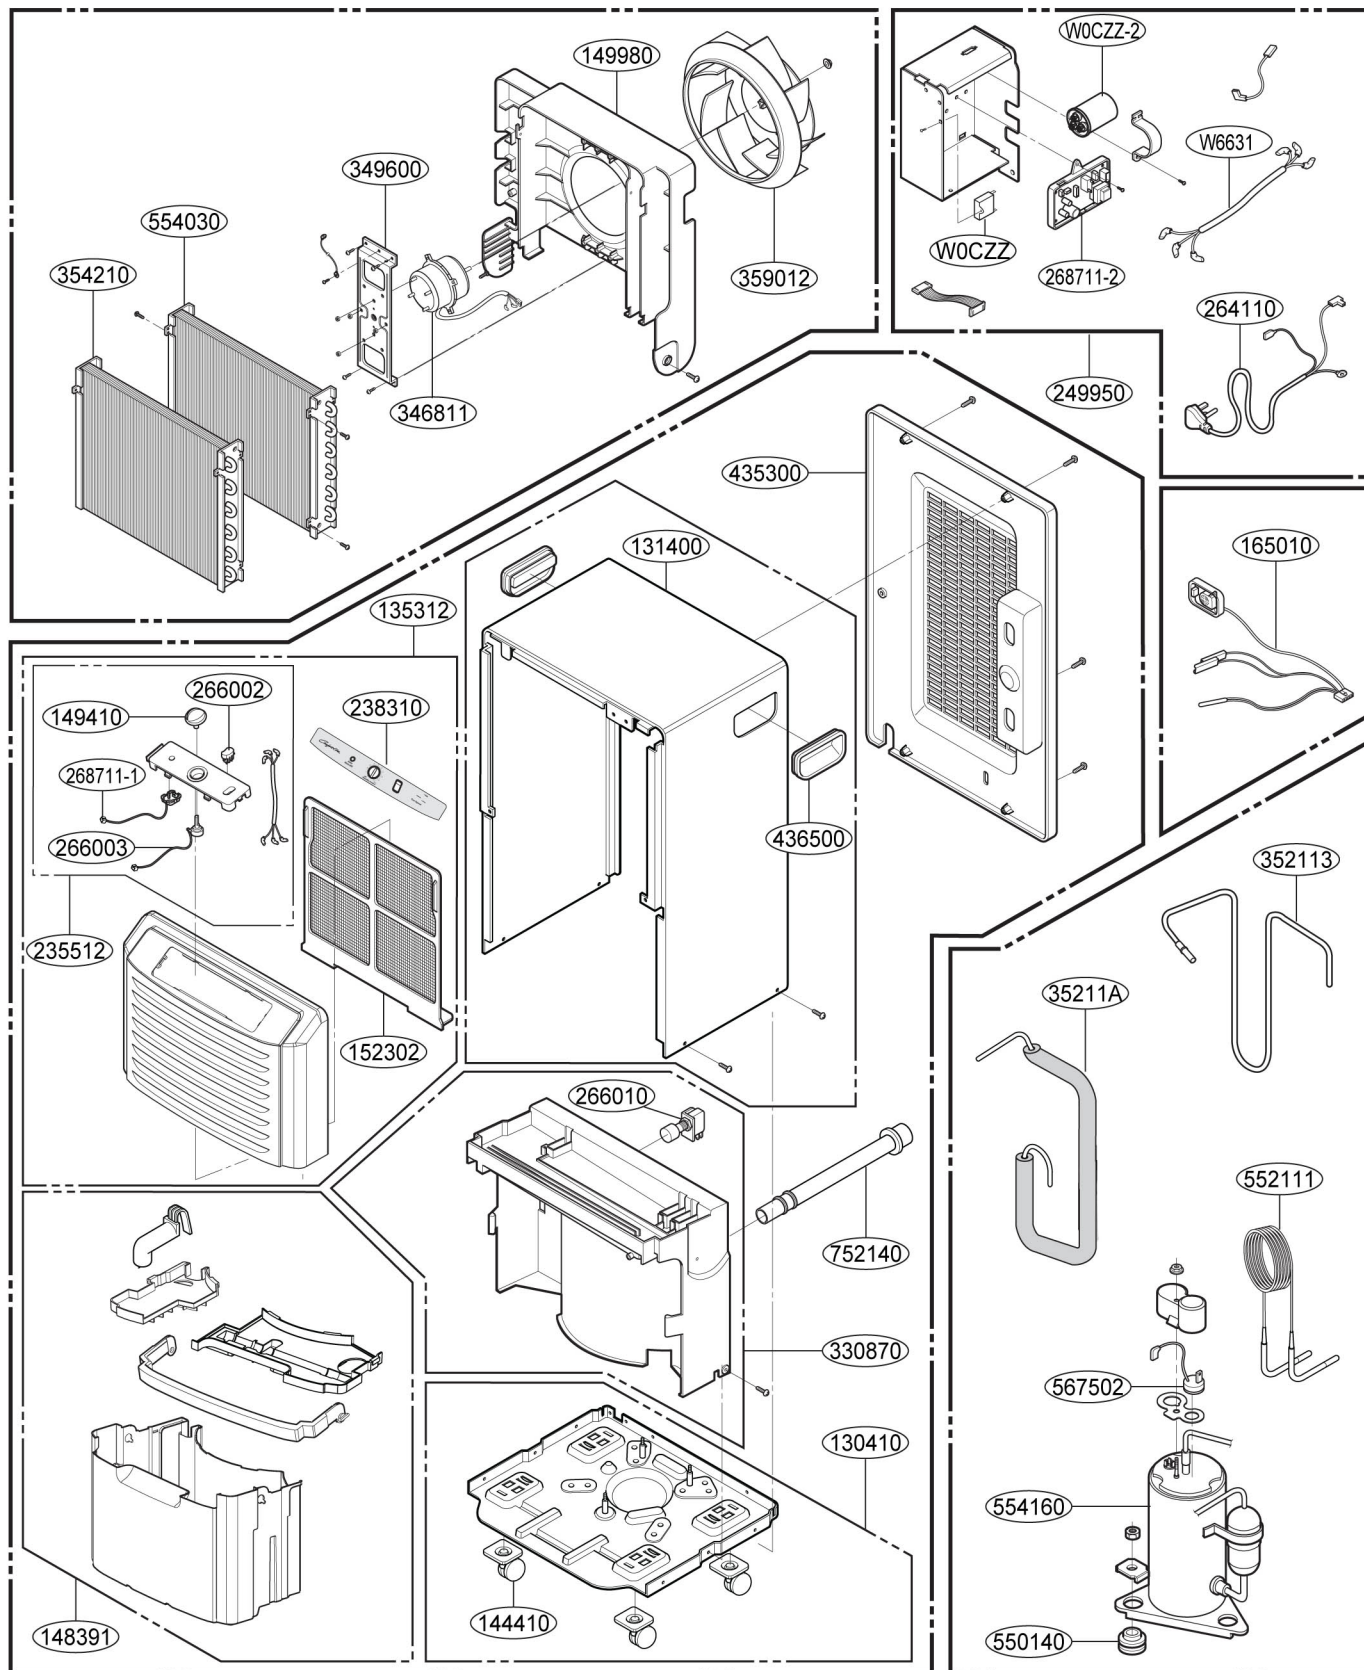

HEAT CONTROLLER, INC.

Replacement Parts List

Portable Dehumidifier Models:

BHD-301-E

BHD-501-D

BHD-651-D

Exploded View

• MODEL: BHD-301-E

BHD-301-E Parts List

PART DESCRIPTION	LOCATION NO.	PART NO.
Base Assembly,Single	130410	3041A10042E
Roller	144410	4441A30001B
Shroud	149980	4998A10034B
Switch Assembly	266010	6600A30003C
Pan Assembly,Drain	330870	3087A10019C
Bracket,Motor	349600	4960A20009D
Washer,Customized	550140	1WZZA31003A
Compressor Set,China	554160	TBZ31986001
Overload Protect	567502	EAF35787201
Cabinet	131400	MBH61853106
Grille Assembly,Front	135312	3531A18012R
Tank Assembly,Bucket	148391	4839A10002F
Knob Assembly	149410	4941A30019B
Filter,Air	152302	5230A20040A
Sensor Assembly	165010	6877A30013R
Cover Assembly,Display	235512	3551A20122A
Escutcheon	238310	MDD30271507
Case Assembly,Control	249950	ABQ36532611
Power Cord Assembly	264110	6411A20001Z
Switch,Rocker	266002	6600FX5001G
Switch Assembly	266003	6601A30006A
PCB Assembly,Display	268711-1	6871A20289B
PCB Assembly,Main	268711-2	EBR39204301
Motor Assembly,AC,Indoor	346811	EAU32357505
Tube Assembly,Discharge	352113	AJR71449801
Tube Assembly,Suction	35211A	AJR71449601
Evaporator Assembly,First	354210	5421A10009X
Fan,Turbo	359012	5900A20007B
Grille,Rear	435300	3530A10193E
Handle	436500	3650A20004D
Tube Assembly,Capillary	552111	AJR71449901
Condenser Assembly,First	554030	5403A10008W
Connector,Hose	752140	5214A20027B
Capacitor,Film,Box	W0CZZ	3H00660V
Capacitor,Film,Box	W0CZZ-2	0CZZA20005J
Harness,Single	W6631	6862A20022Q