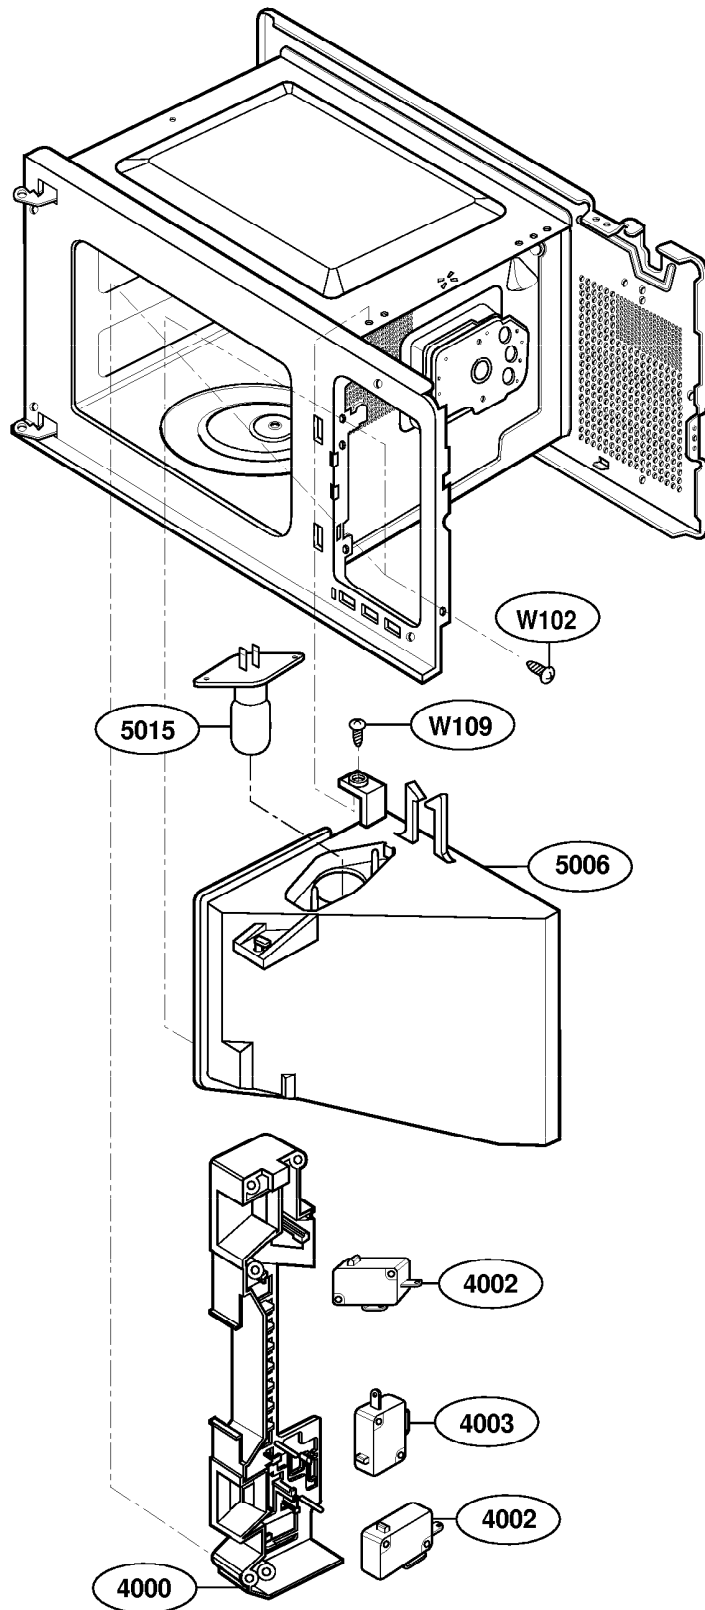

LARCH BOARD PARTS