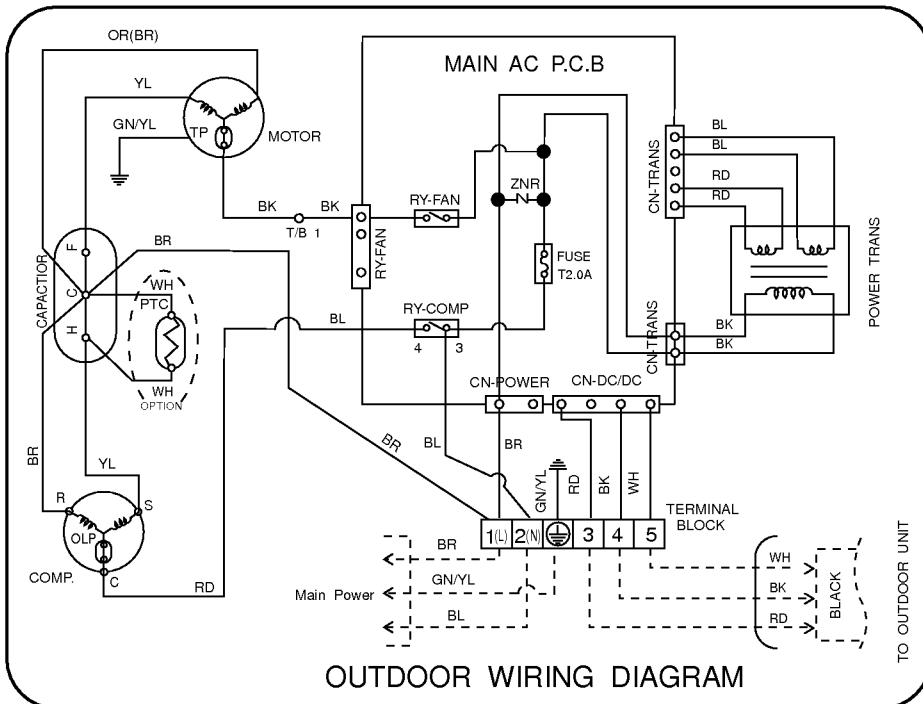

2. AG0AC23BWOR1