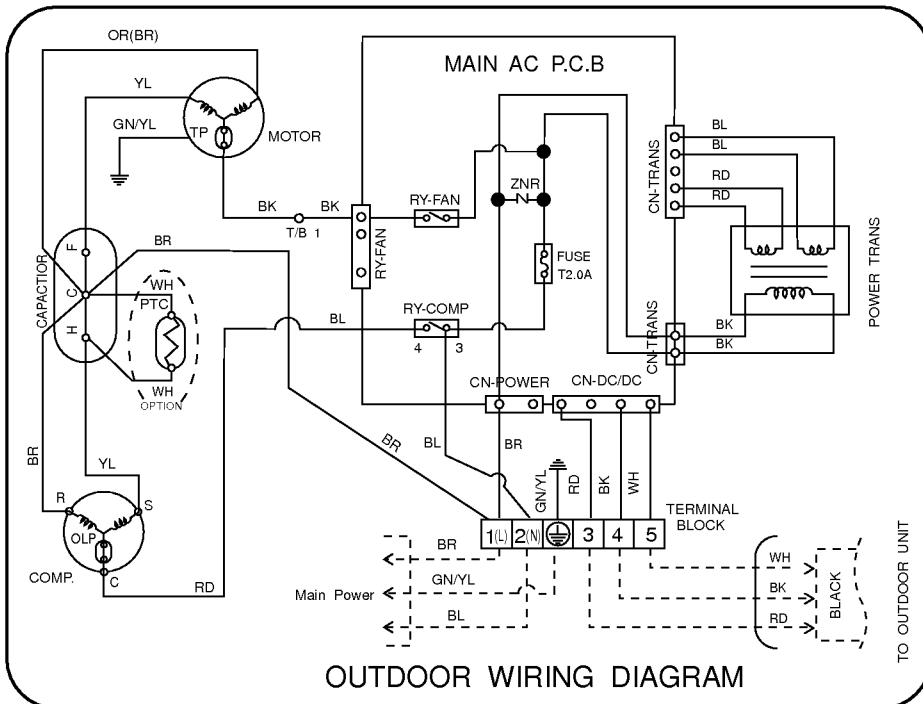

ex) When installed at a distance of 15m, 320g of refrigerant should be added.

$$(15-7) \times 40g = 320g$$

(2) Outdoor Unit

1. AG0AC17BWOR1, AG0AC17BKOD1, AG0AC23BKOR1

2. AG0AC23BWOR1

3. AG0AH17BWOR1, AG0AH23BWOR1, AG0AH17BKOR1, AG0AH23BKOR1