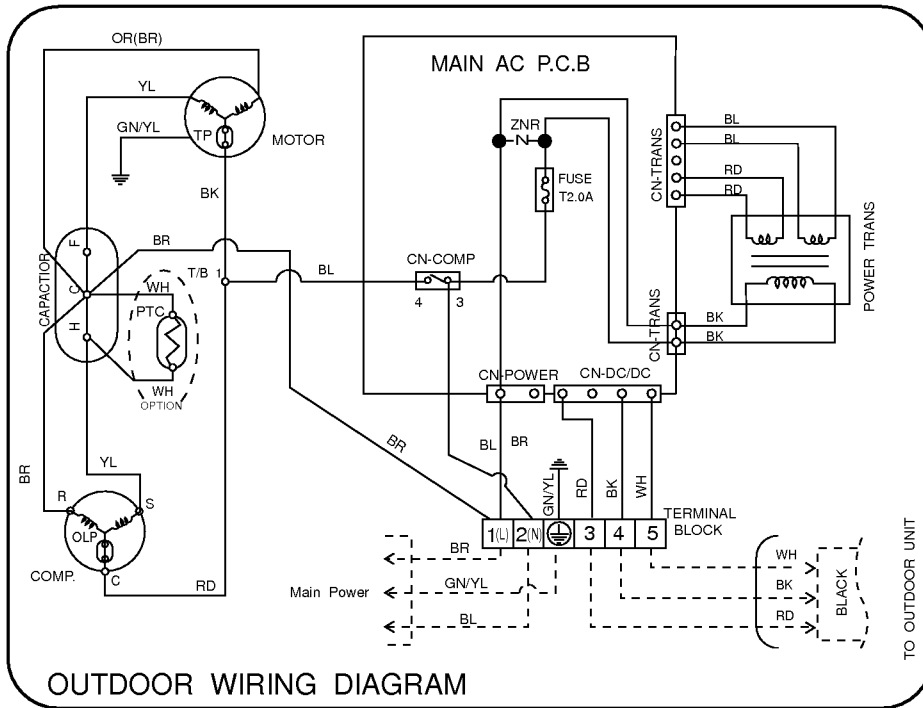

(2) Outdoor Unit

1. AG0AC17BWOR1, AG0AC17BKOD1, AG0AC23BKOR1