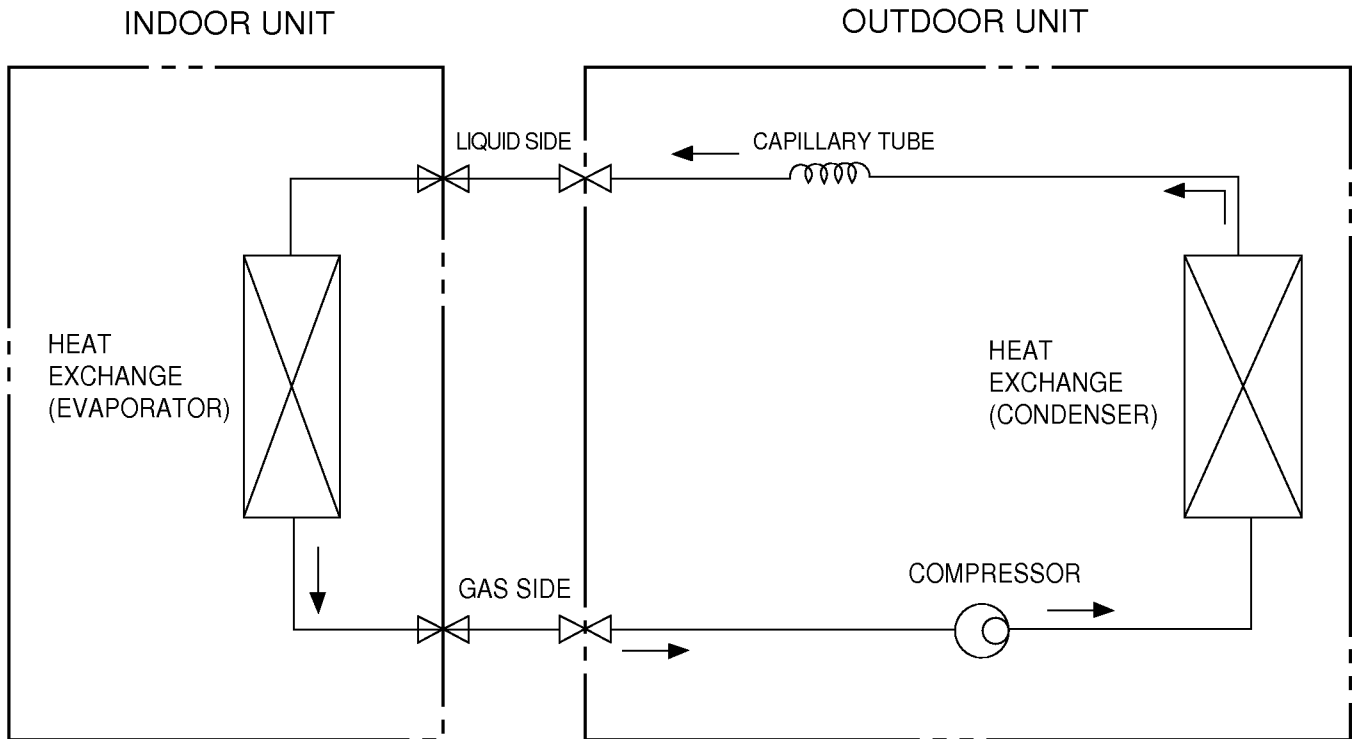

----- Manual continues below -----

Refrigeration Cycle Diagram

• Cooling Only Models

MODEL	Pipe size(Diameter:ø)		Piping length(m)		Elevation(m)	
	Gas	Liquid	Rated	Max	Rated	Max
17K	1/2"	1/4"	7	15	5	8
23K	5/8"	1/4"	7	15	5	8