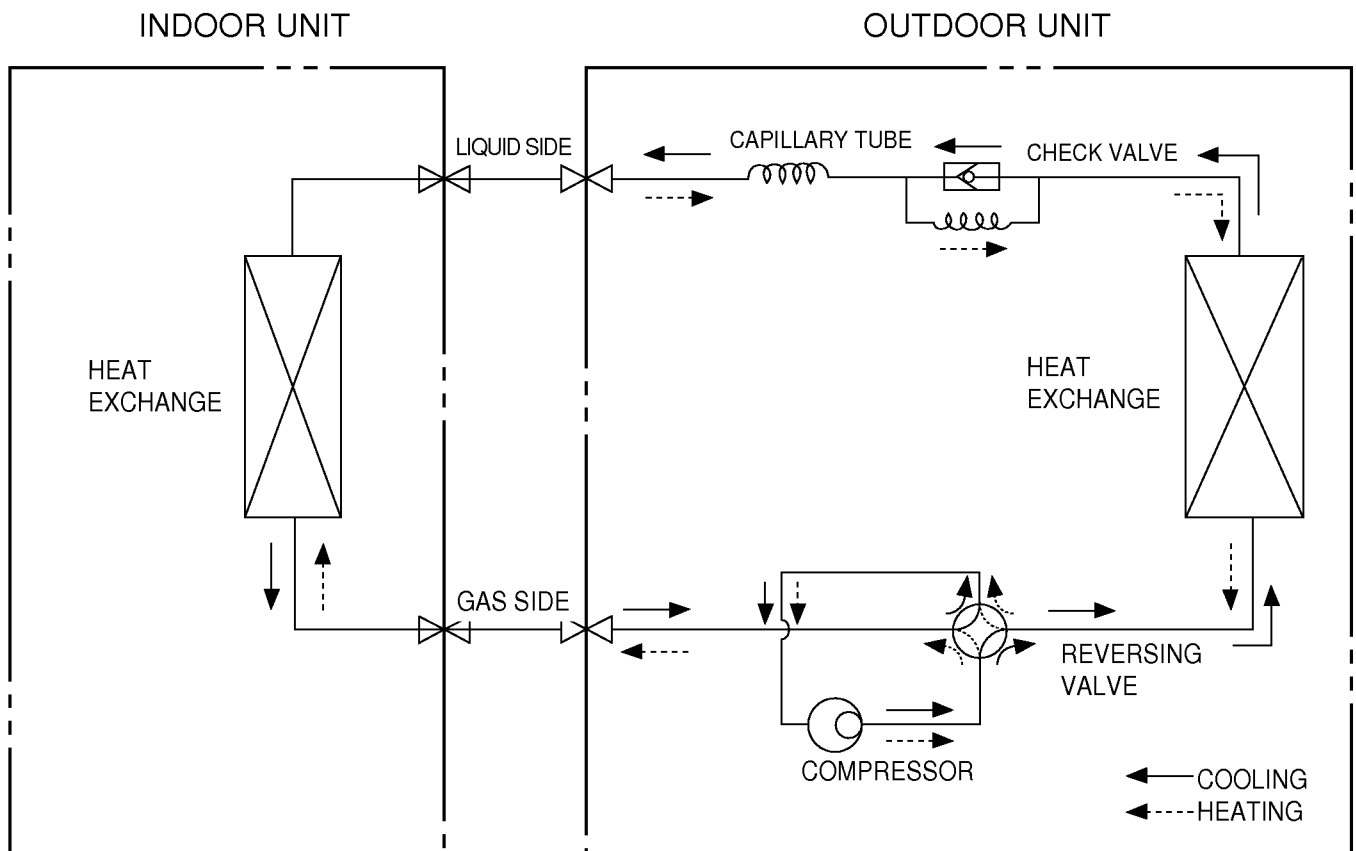

• Cooling & Heating Models

MODEL	Pipe size(Diameter:ø)		Piping length(m)		Elevation(m)	
	Gas	Liquid	Rated	Max	Rated	Max
17K	1/2"	1/4"	7	15	5	8
23K	5/8"	1/4"	7	15	5	8

For installation over rated distance, 40g of refrigerant should be added for each meter.

ex) When installed at a distance of 15m, 320g of refrigerant should be added.

$$(15-7) \times 40g = 320g$$