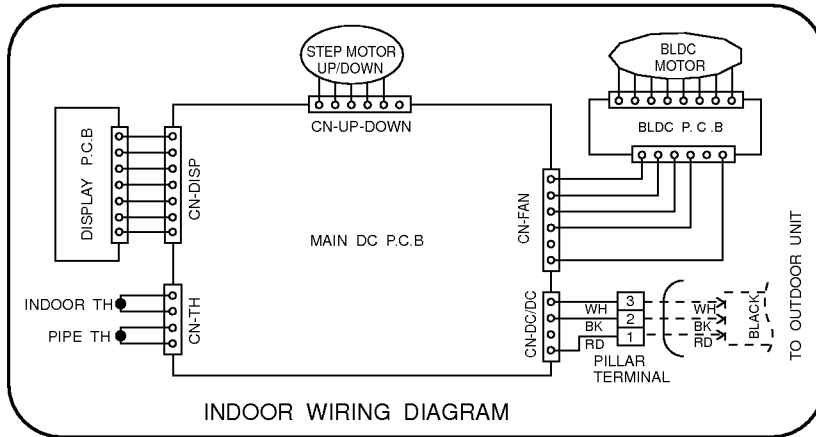

Wiring Diagram

(1) Indoor Unit

1. AG1AC17BKM01, AG1AC23BKM01