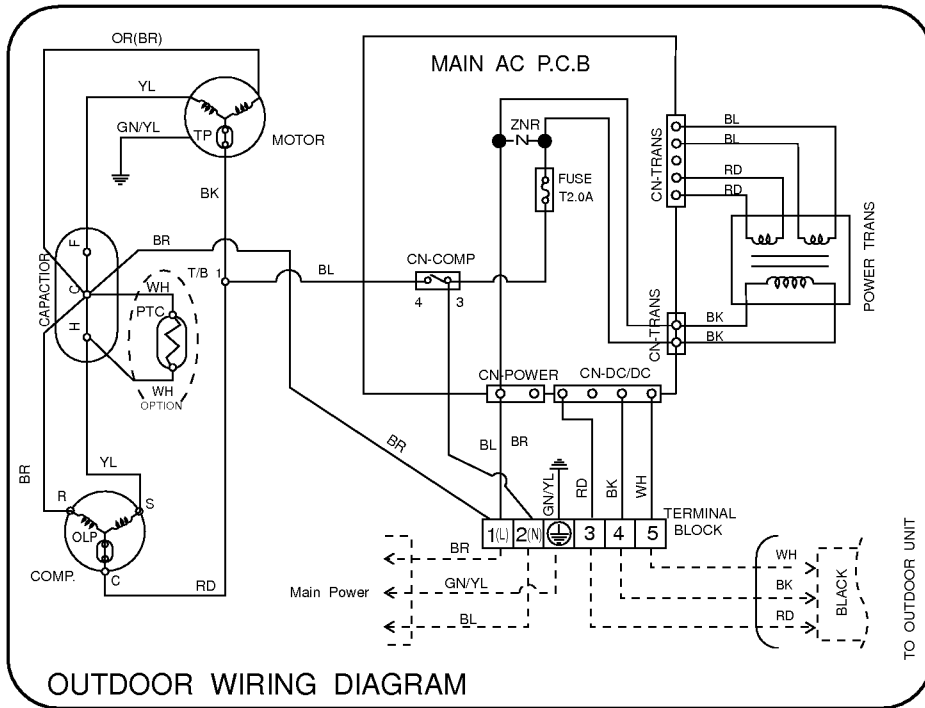

(2) Outdoor Unit

1. AG0AC17BWOR1, AG0AC17BKOD1, AG0AC23BKOR1