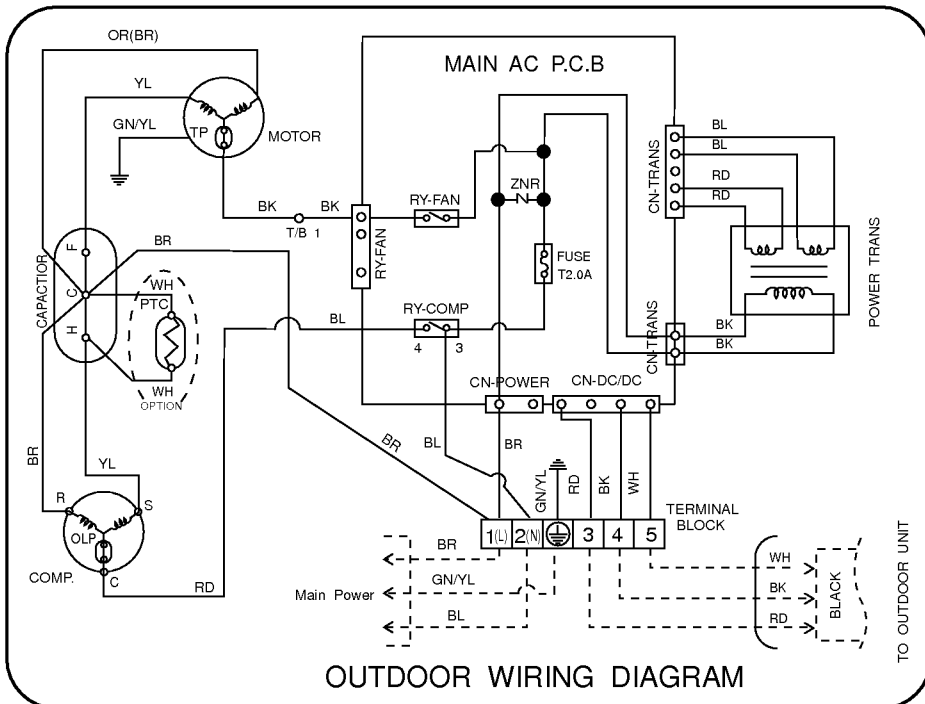

2. AG0AC23BWOR1