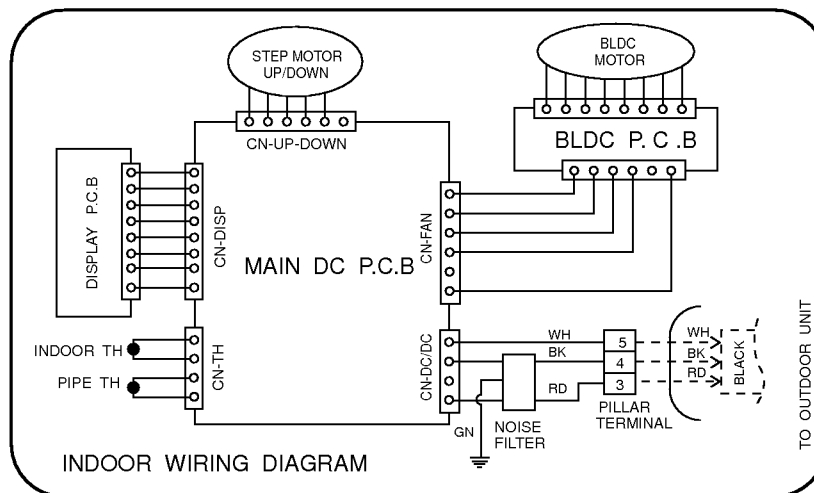

ex) When installed at a distance of 15m, 320g of refrigerant should be added.

$$(15-7) \times 40g = 320g$$

Wiring Diagram

(1) Indoor Unit

1. AG1AC17BKM01, AG1AC23BKM01

2. AG1AC17BWF/G/I, AG1AC23BWF/G/I, AG1AH17BWF/G/I, AG1AH23BWF/G/I

(2) Outdoor Unit

1. AG0AC17BWOR1, AG0AC17BKOD1, AG0AC23BKOR1

2. AG0AC23BWOR1

3. AG0AH17BWOR1, AG0AH23BWOR1, AG0AH17BKOR1, AG0AH23BKOR1