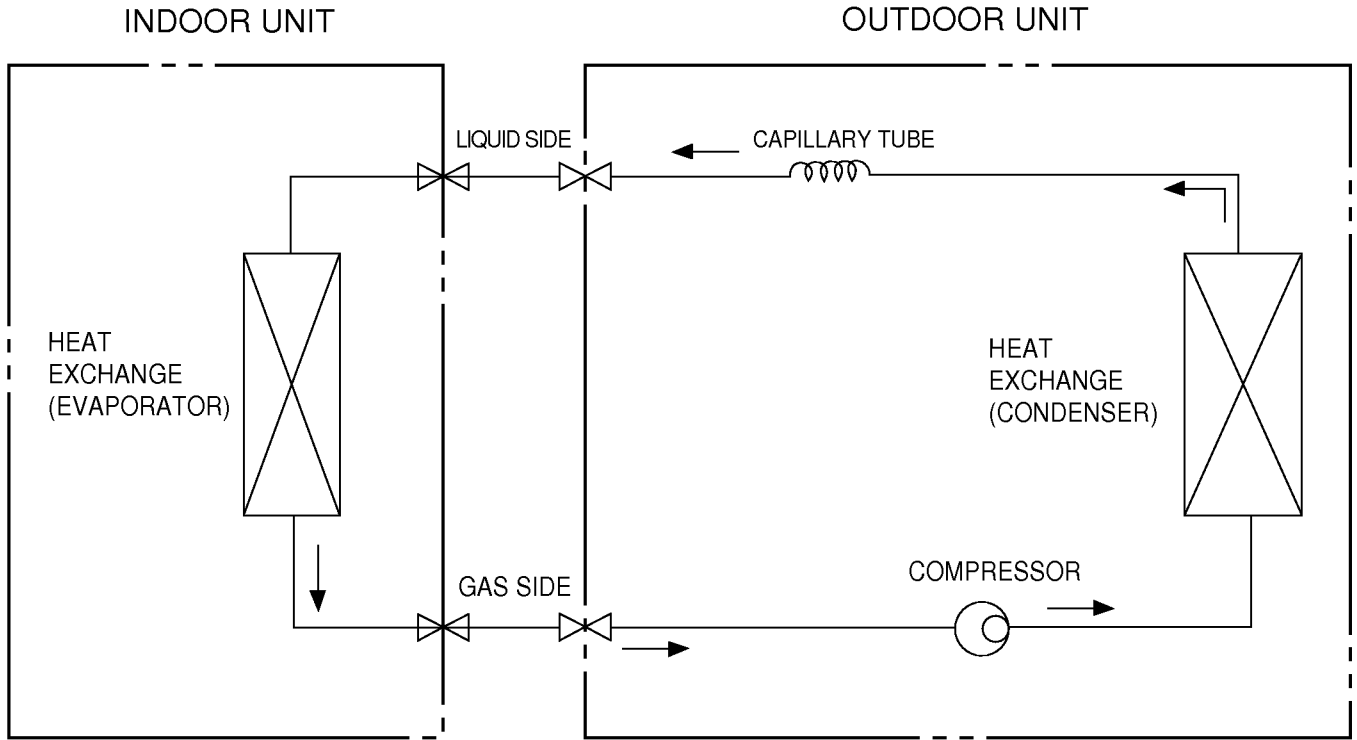

----- Manual continues below -----

Refrigeration Cycle Diagram

• Cooling Only Models

MODEL	Pipe size(Diameter:ø)		Piping length(m)		Elevation(m)	
	Gas	Liquid	Rated	Max	Rated	Max
17K	1/2"	1/4"	7	15	5	8
23K	5/8"	1/4"	7	15	5	8