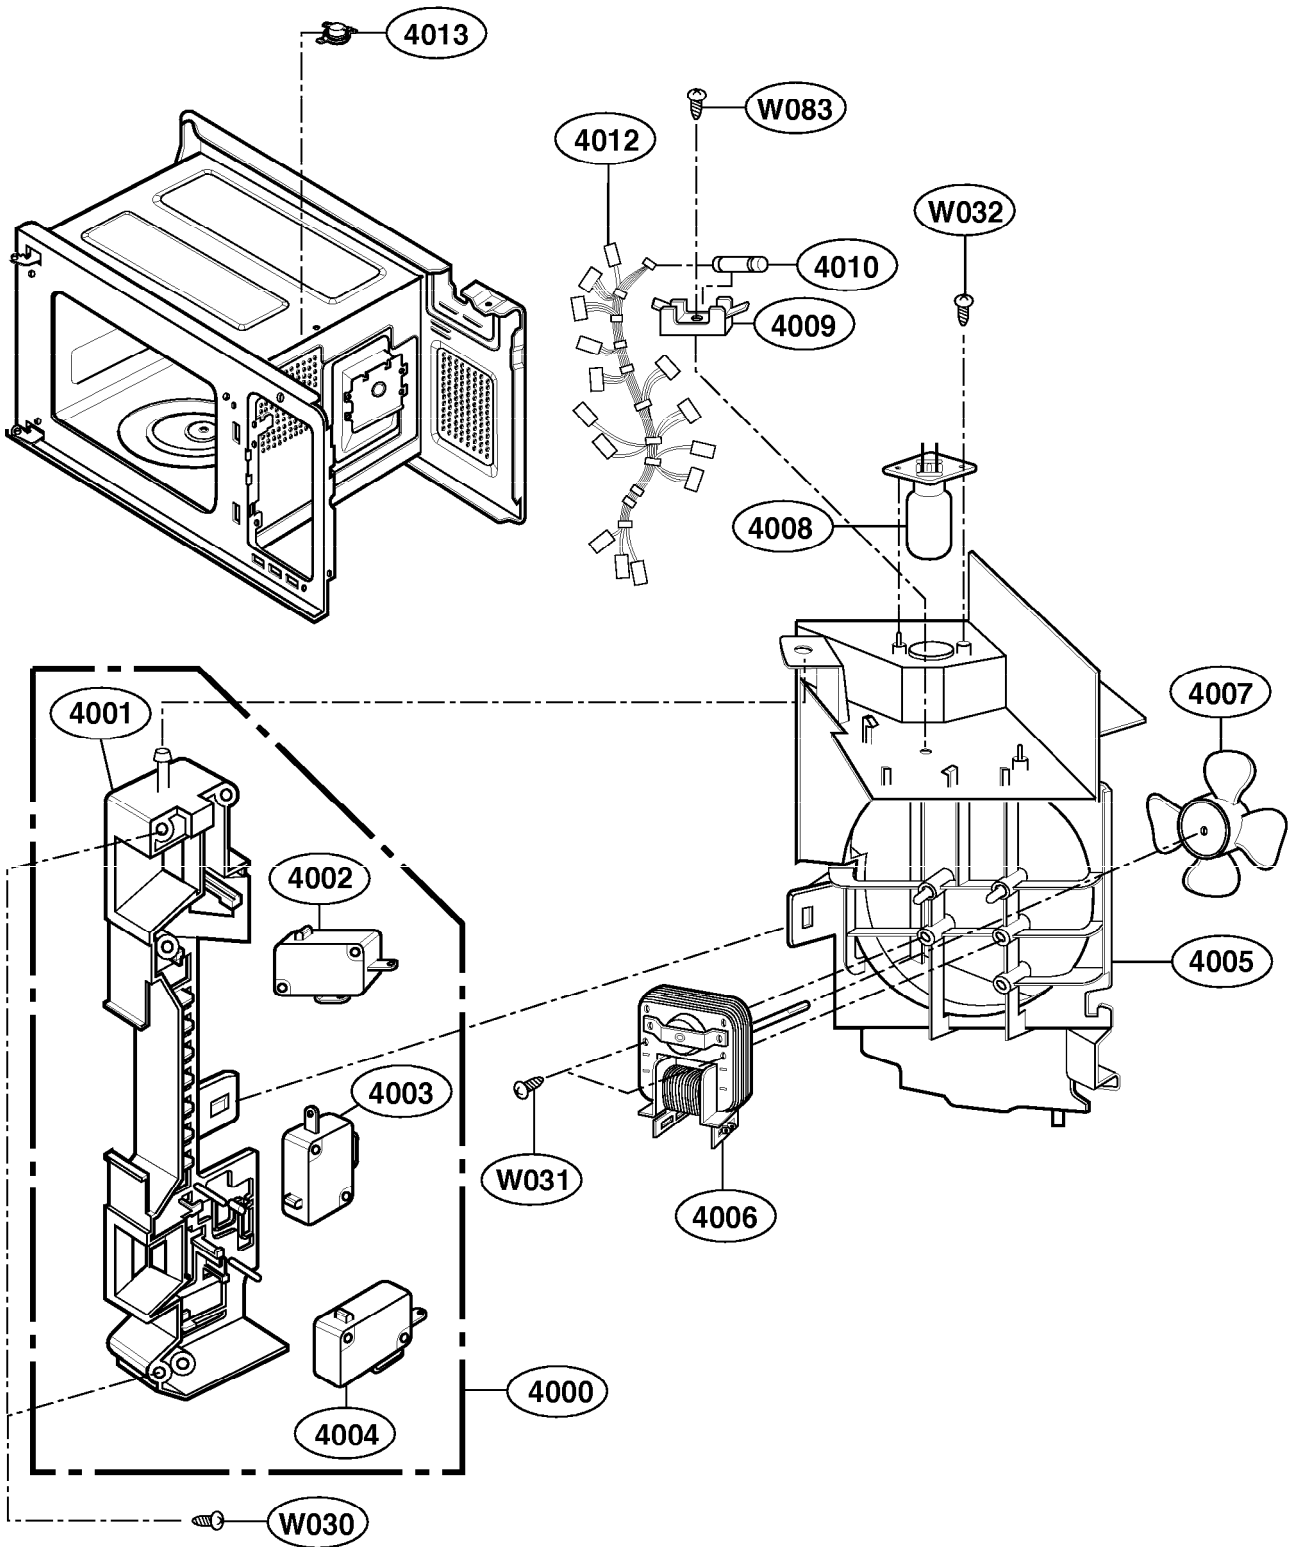

SUCTION GUIDE PARTS

FOR MODEL: MA-1305W