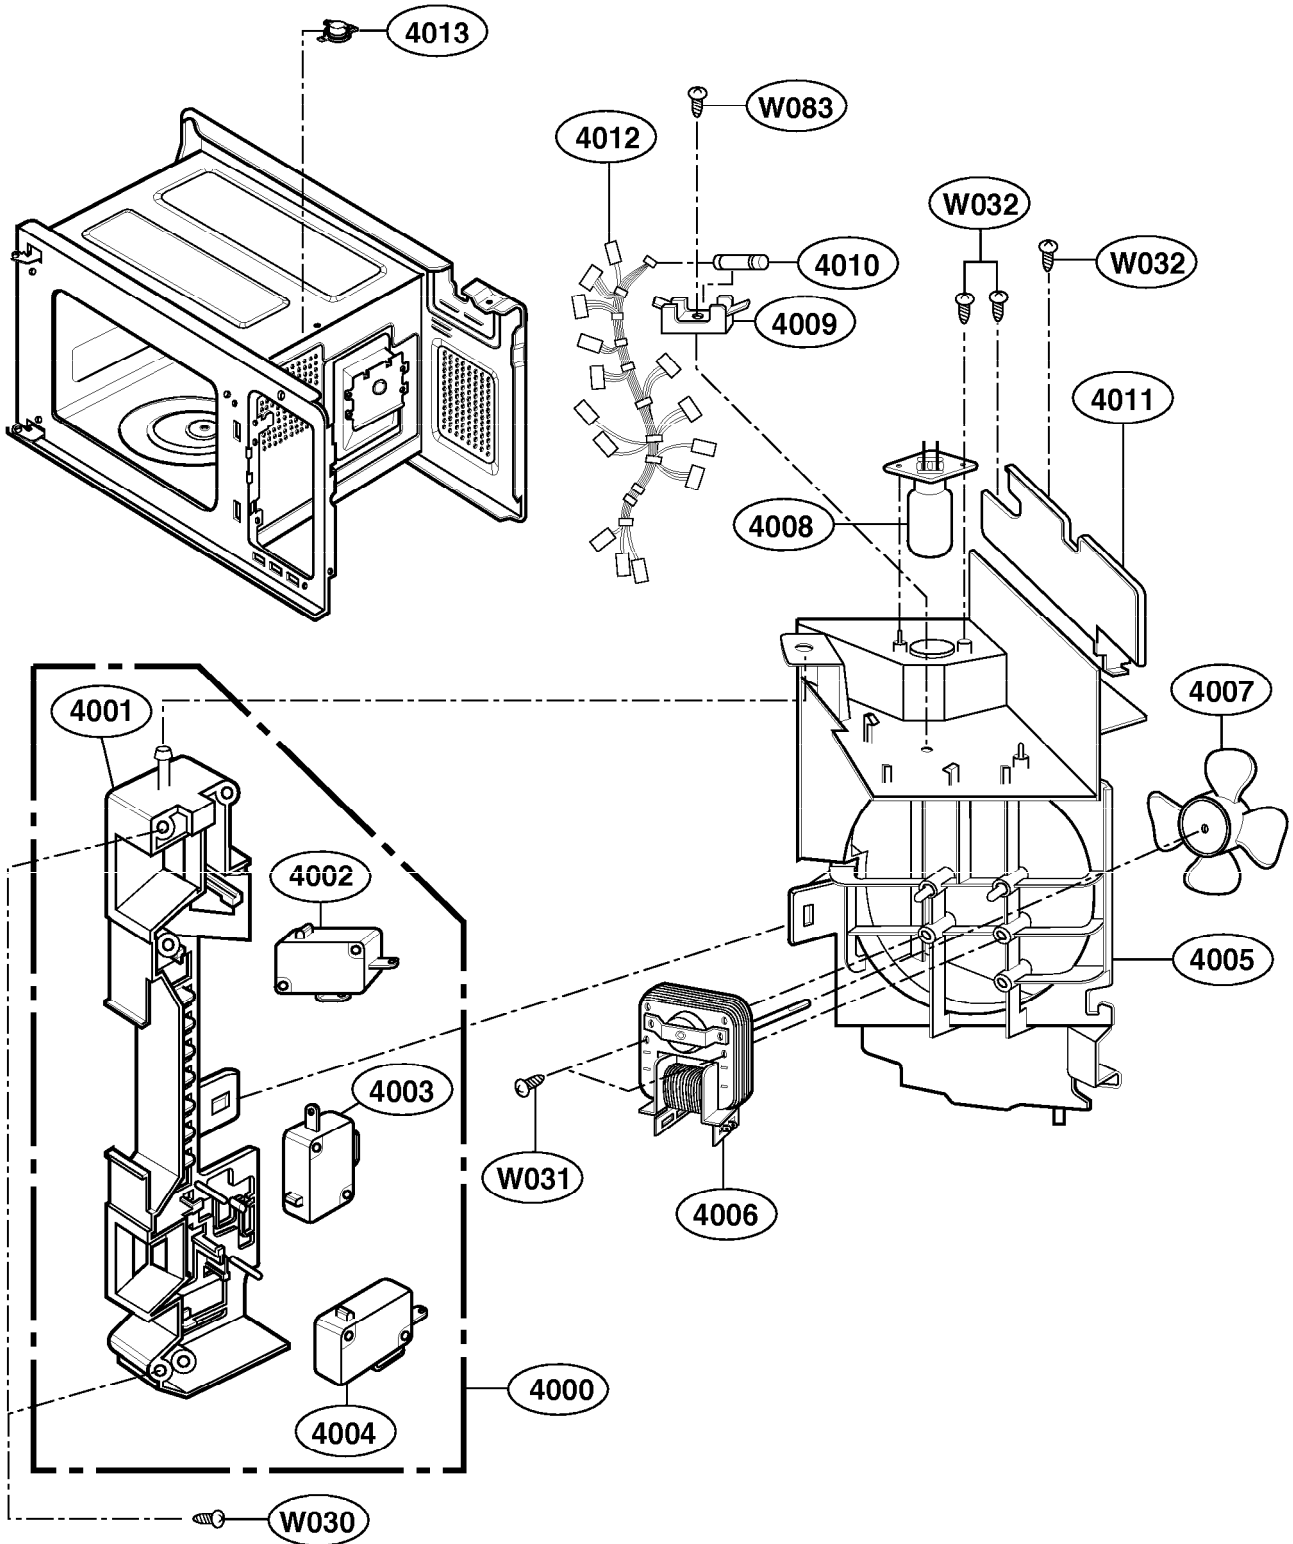

SUCTION GUIDE PARTS

FOR MODEL: MA-1505W