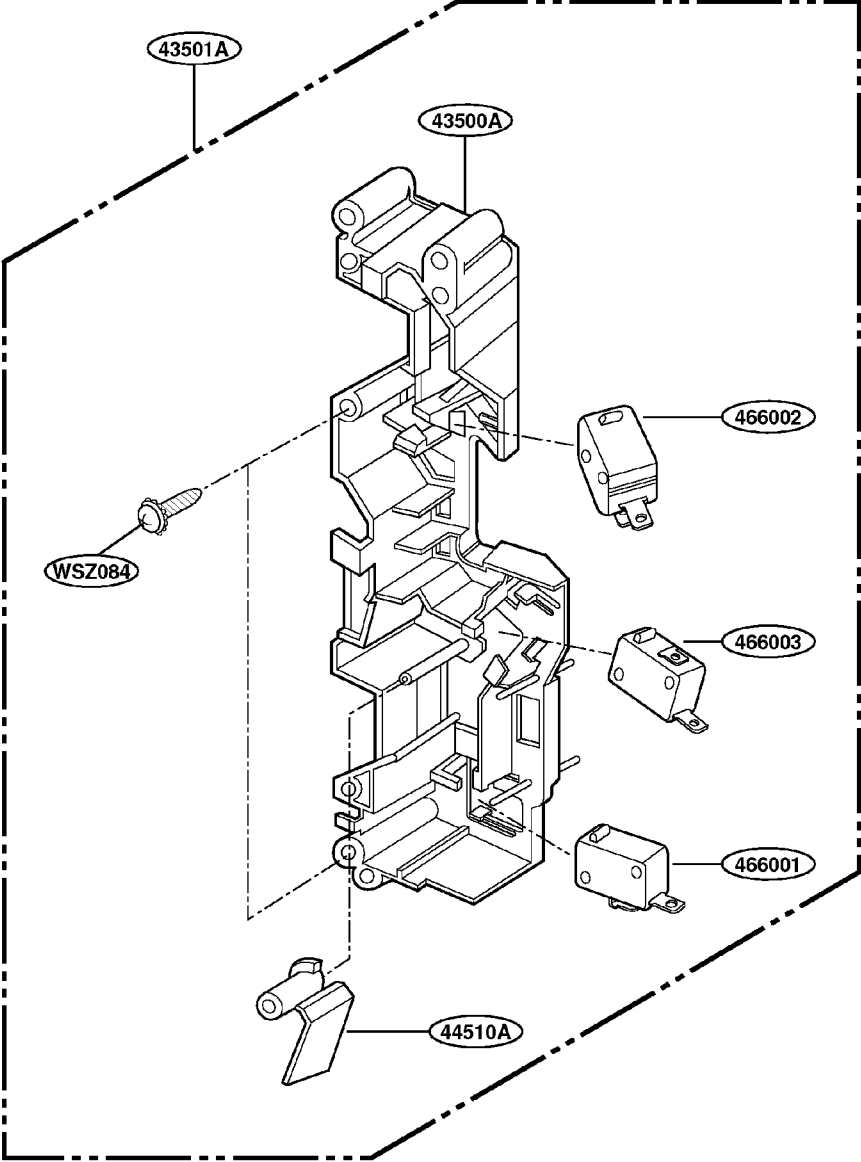

EXPLODED VIEW

MODEL : GH7155XHS

DOOR PARTS

CONTROLLER PARTS

OVEN CAVITY PARTS

LATCH BOARD PARTS

INTERIOR PARTS (I)

INTERIOR PARTS (II)

INSTALLATION PARTS