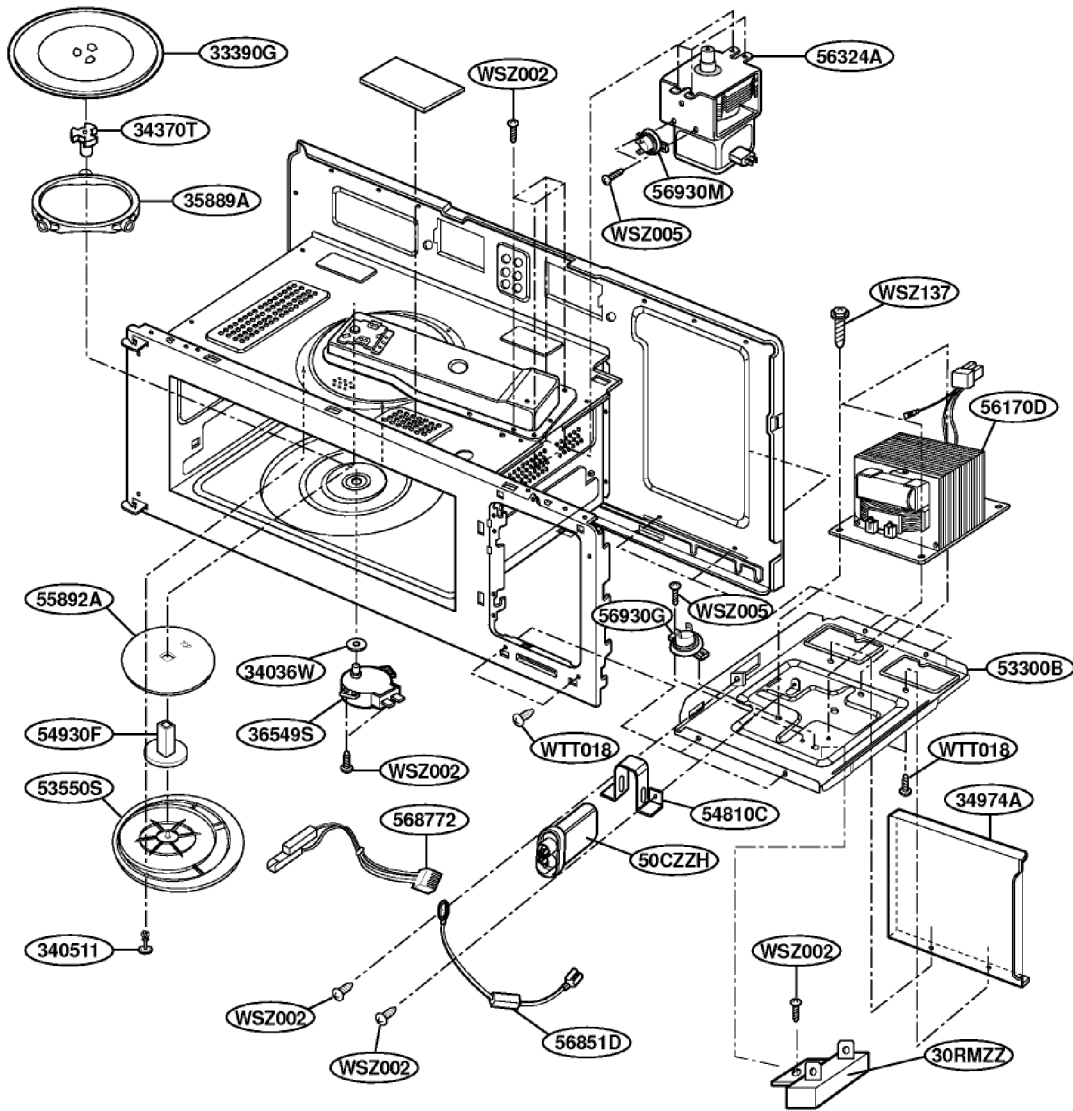

EXPLODED VIEW

MODEL : GH7155XHS

DOOR PARTS

CONTROLLER PARTS

OVEN CAVITY PARTS

LATCH BOARD PARTS

INTERIOR PARTS (I)

INTERIOR PARTS (II)

INSTALLATION PARTS