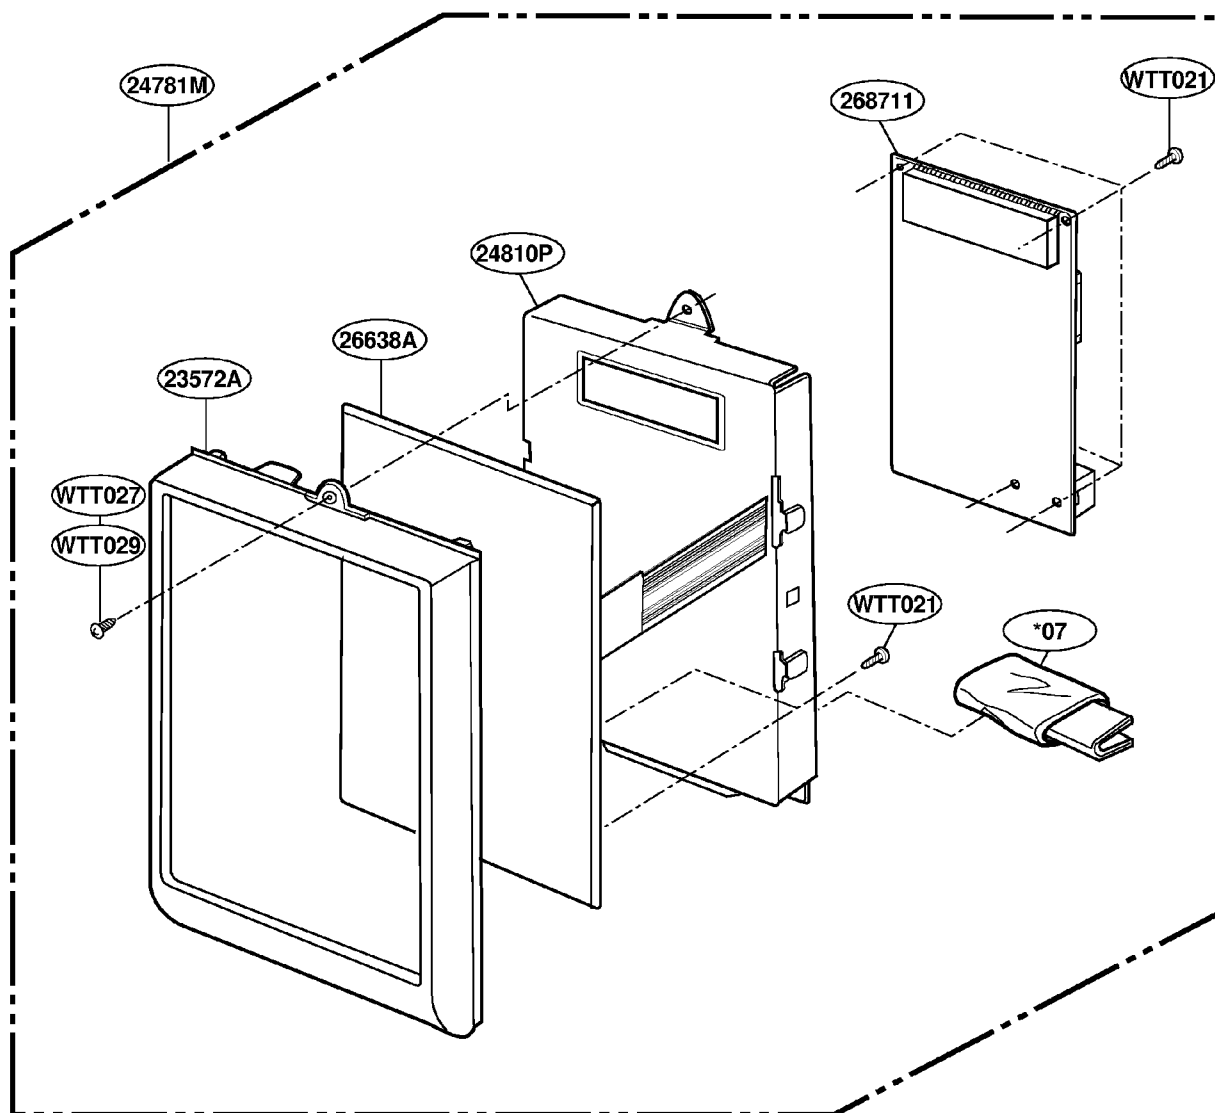

EXPLODED VIEW

FOR MODEL: MV-1132SC/GH9115

DOOR PARTS

CONTROLLER PARTS

LATCH BOARD PARTS

INTERIOR PARTS (I)

INTERIOR PARTS (II)

INTERIOR PARTS (III)

INSTALLATION PARTS

PLATE CHAMBER ASSY PARTS