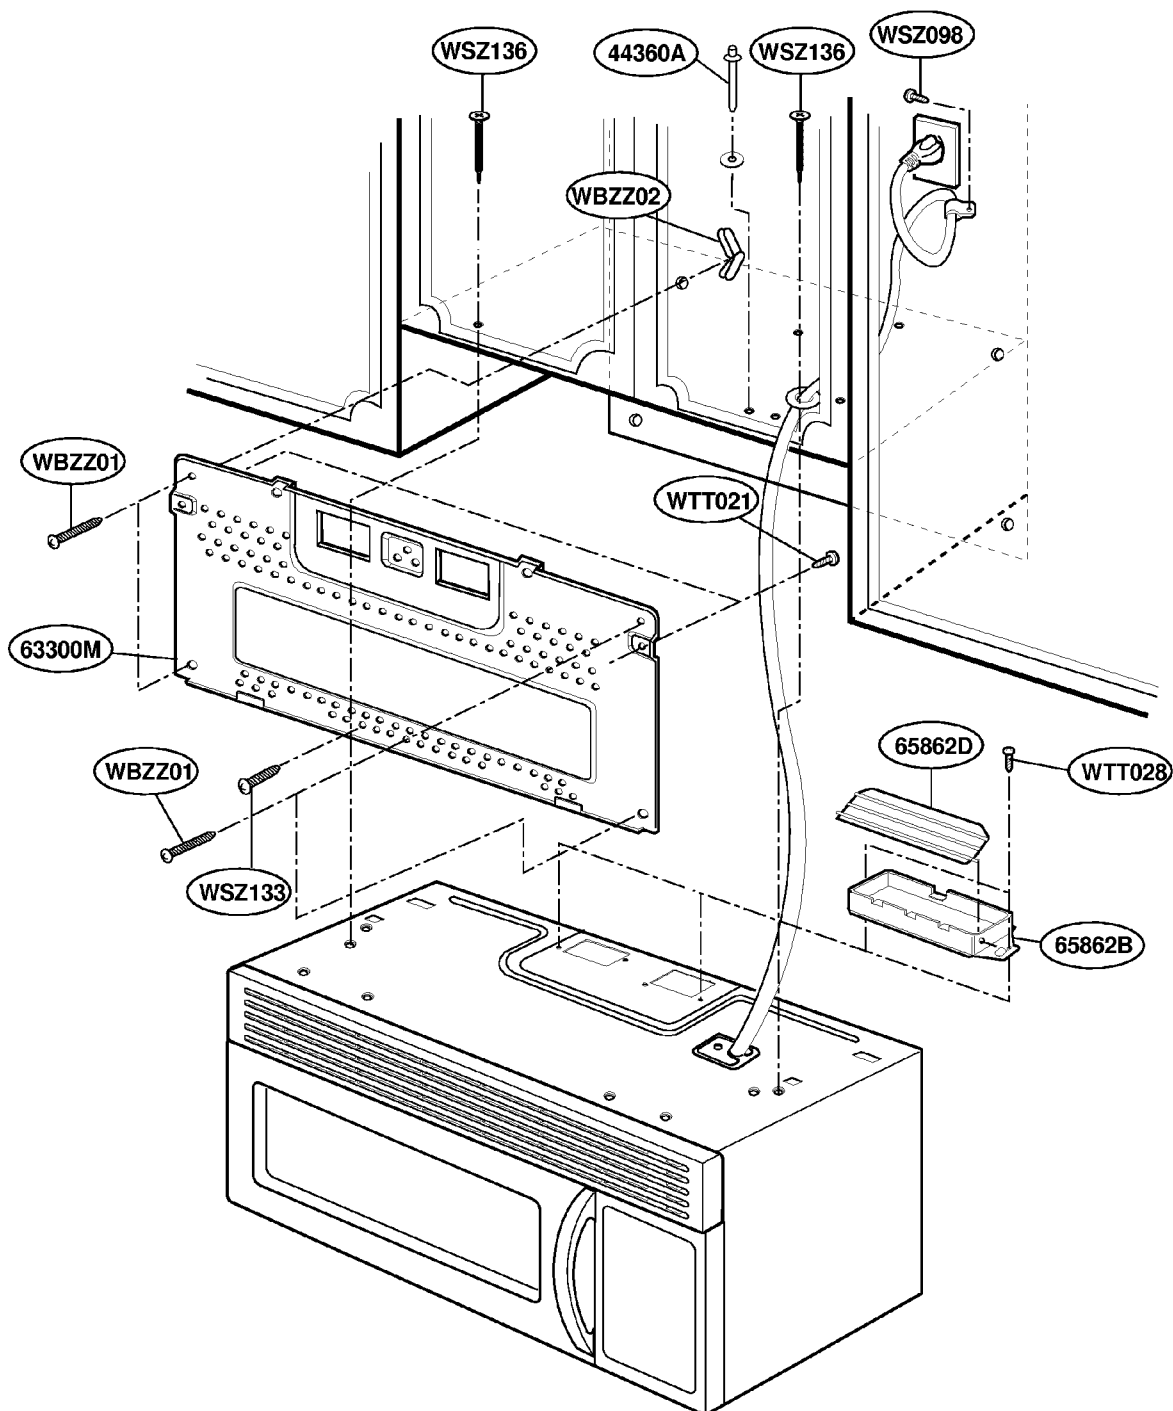

EXPLODED VIEW

FOR MODEL: MV-1132SC/GH9115

DOOR PARTS

CONTROLLER PARTS

LATCH BOARD PARTS

INTERIOR PARTS (I)

INTERIOR PARTS (II)

INTERIOR PARTS (III)

INSTALLATION PARTS

PLATE CHAMBER ASSY PARTS