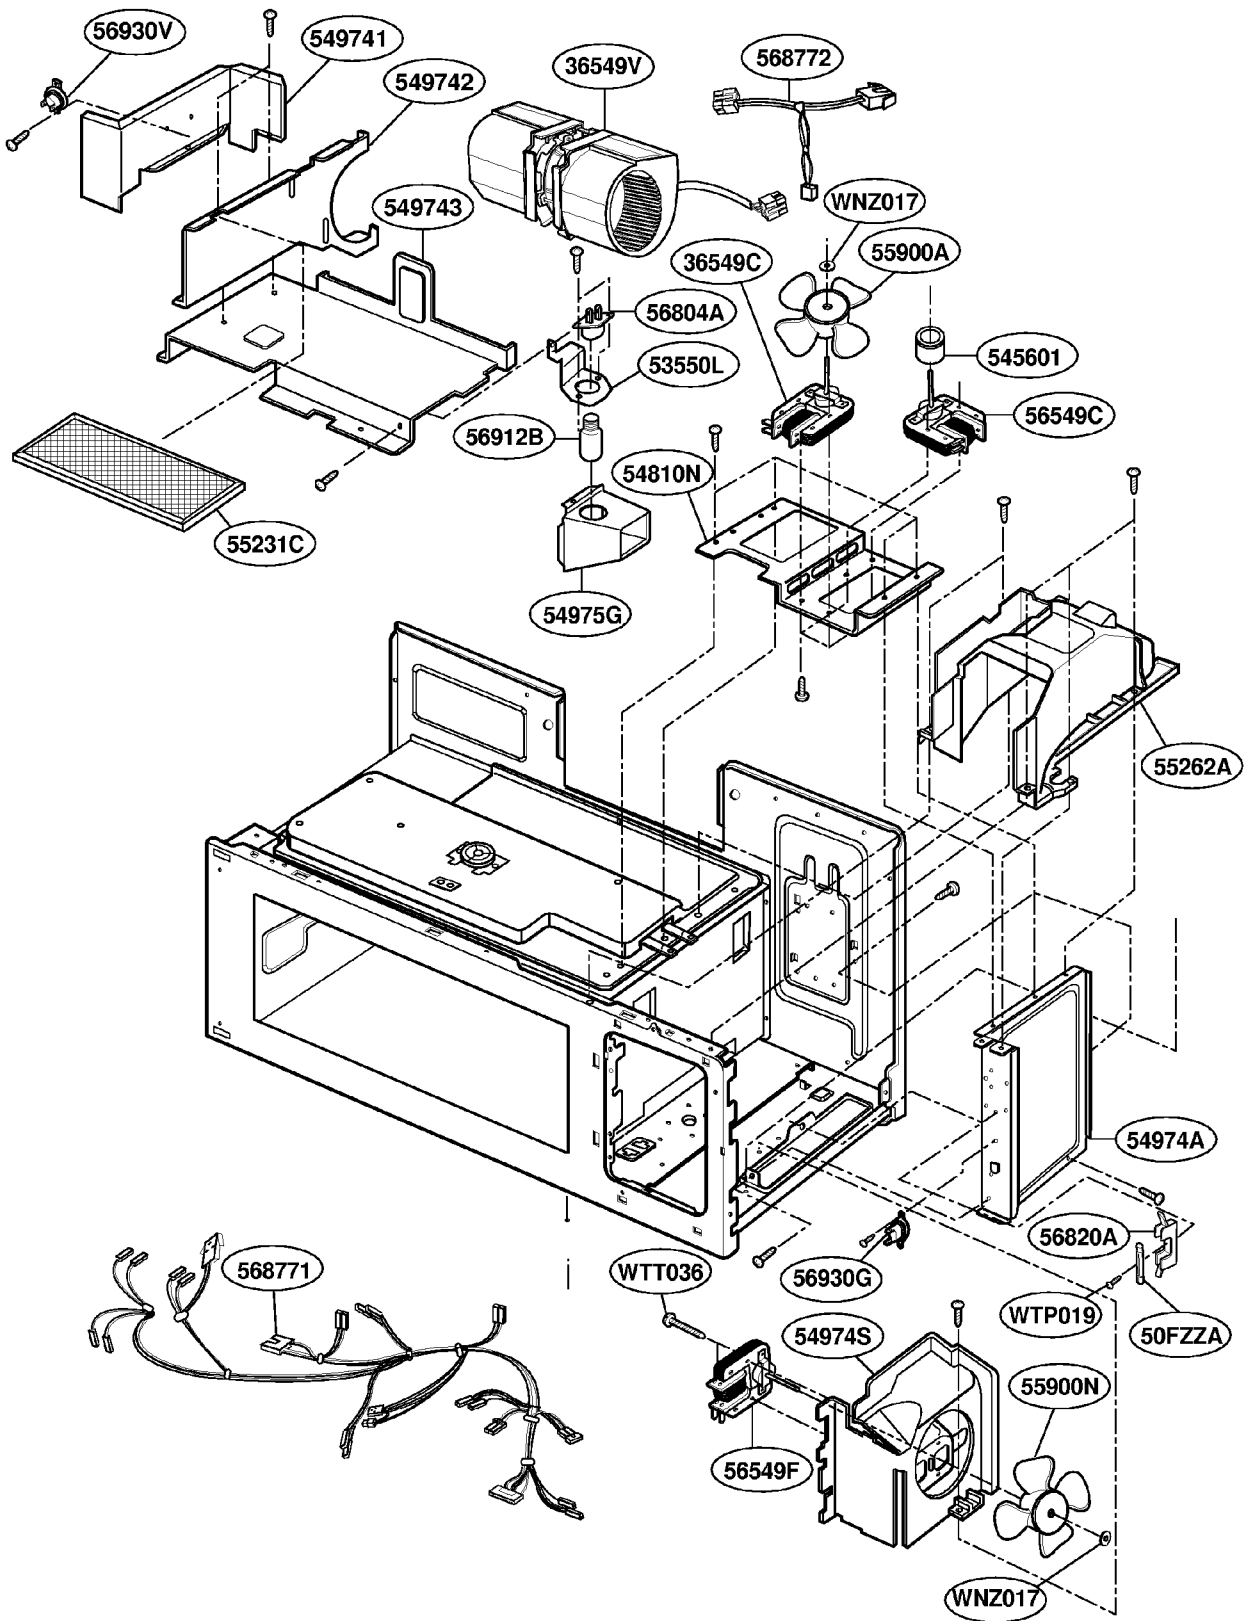

EXPLODED VIEW

FOR MODEL: MV-1132SC/GH9115

DOOR PARTS

CONTROLLER PARTS

LATCH BOARD PARTS

INTERIOR PARTS (I)

INTERIOR PARTS (II)

INTERIOR PARTS (III)

INSTALLATION PARTS

PLATE CHAMBER ASSY PARTS