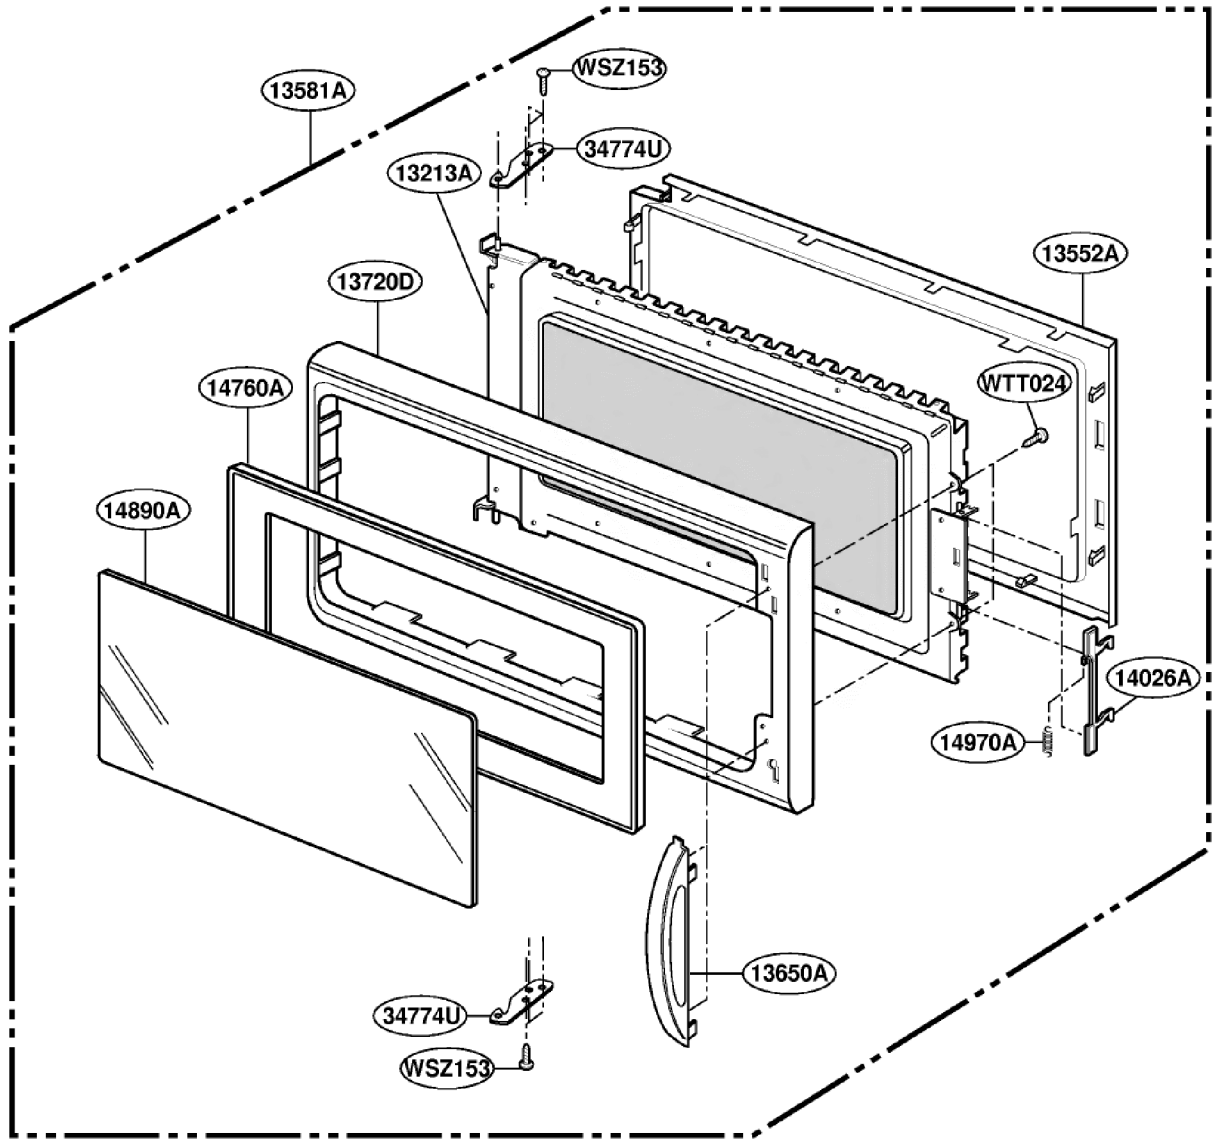

EXPLODED VIEW

FOR MODEL: MV-1132SC/GH9115

DOOR PARTS

CONTROLLER PARTS

LATCH BOARD PARTS

INTERIOR PARTS (I)

INTERIOR PARTS (II)

INTERIOR PARTS (III)

INSTALLATION PARTS

PLATE CHAMBER ASSY PARTS