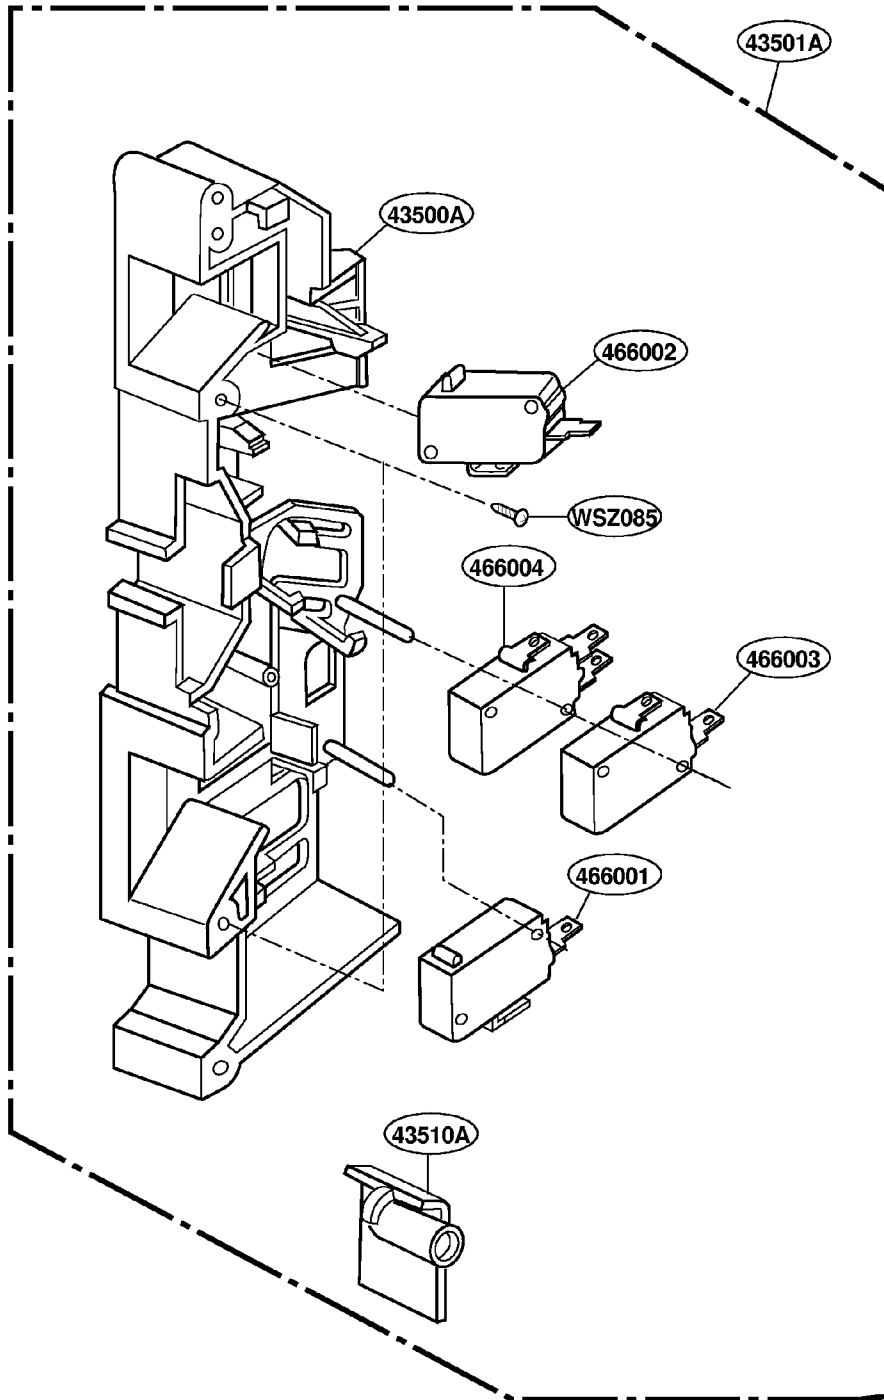

EXPLODED VIEW

FOR MODEL: MV-1132SC/GH9115

DOOR PARTS

CONTROLLER PARTS

LATCH BOARD PARTS

INTERIOR PARTS (I)

INTERIOR PARTS (II)

INTERIOR PARTS (III)

INSTALLATION PARTS

PLATE CHAMBER ASSY PARTS