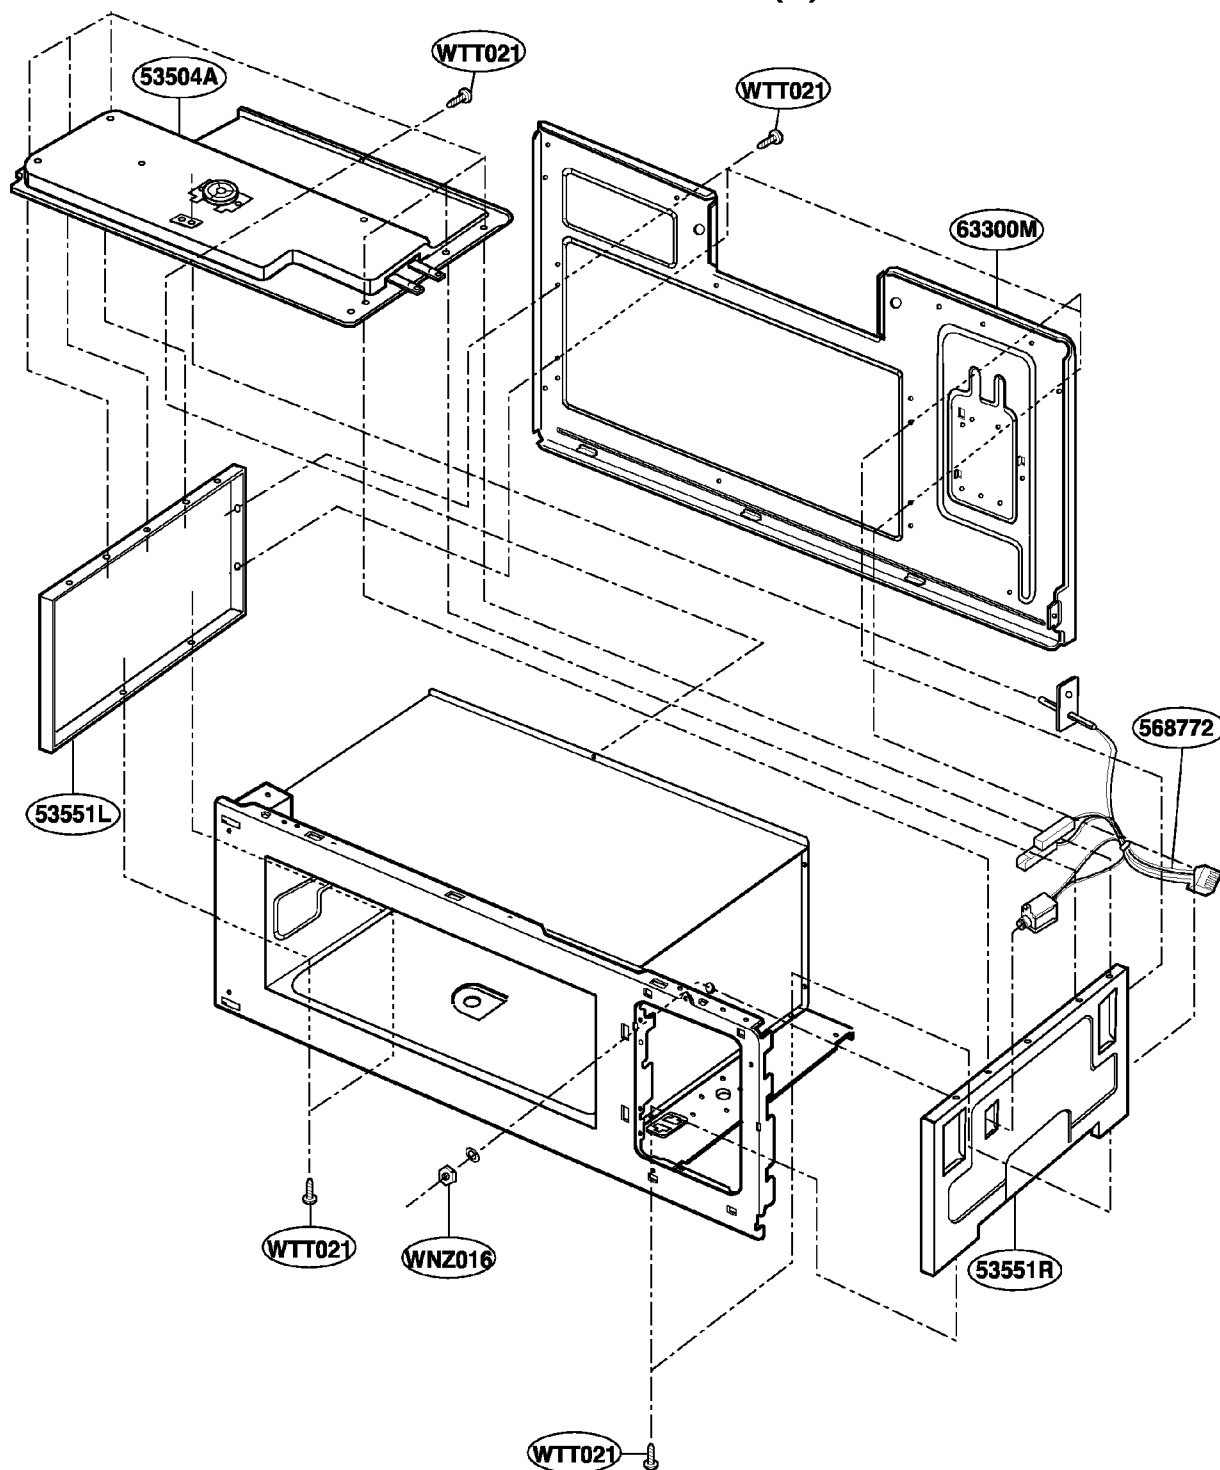

EXPLODED VIEW

FOR MODEL: MV-1132SC/GH9115

DOOR PARTS

CONTROLLER PARTS

LATCH BOARD PARTS

INTERIOR PARTS (I)

INTERIOR PARTS (II)

INTERIOR PARTS (III)

INSTALLATION PARTS

PLATE CHAMBER ASSY PARTS