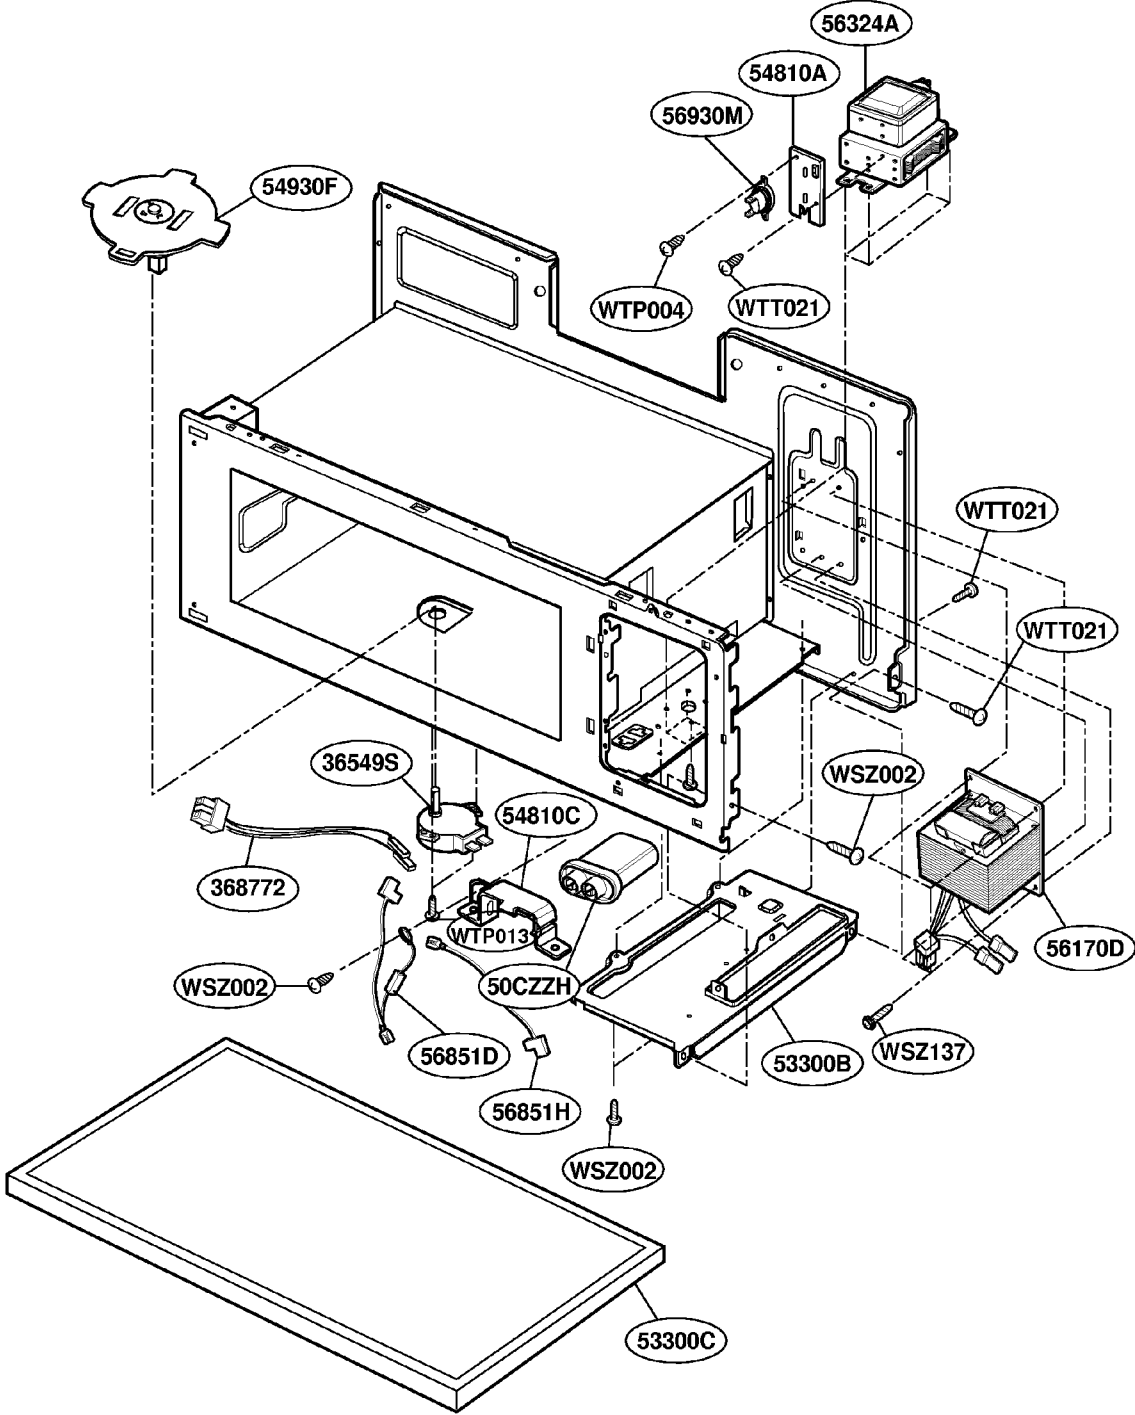

EXPLODED VIEW

FOR MODEL: MV-1132SC/GH9115

DOOR PARTS

CONTROLLER PARTS

LATCH BOARD PARTS

INTERIOR PARTS (I)

INTERIOR PARTS (II)

INTERIOR PARTS (III)

INSTALLATION PARTS

PLATE CHAMBER ASSY PARTS