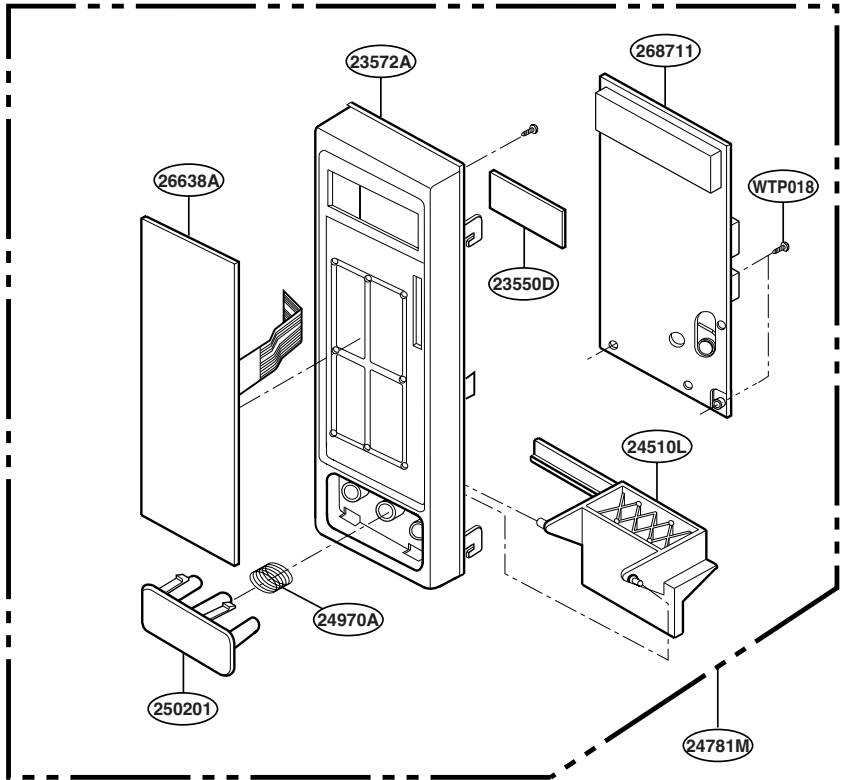

This Owner's Manual is provided and hosted by Appliance Factory Parts.

FRIGIDAIRE GLMB186CS Owner's Manual

[Shop genuine replacement parts for FRIGIDAIRE
GLMB186CS](#)

DOOR PARTS

For model: GLMB186
PLMB186

[Find Your FRIGIDAIRE Microwave Parts - Select From 79 Models](#)

----- Manual continues below -----

EXPLODED VIEW

INTRODUCTION

MODEL: GLMB186
PLMB186

DOOR PARTS

For model: GLMB186
PLMB186

CONTROLLER PARTS

For model: GLMB186CB
GLMB186CS

For model: PLMB186CC

OVEN CAVITY PARTS

For model: GLMB186
PLMB186

LATCH BOARD PARTS

For model: GLMB186
PLMB186

INTERIOR PARTS

For model: GLMB186
PLMB186

BASE PLATE PARTS

For model: GLMB186
PLMB186

SENSOR PARTS

For model: GLMB186
PLMB186