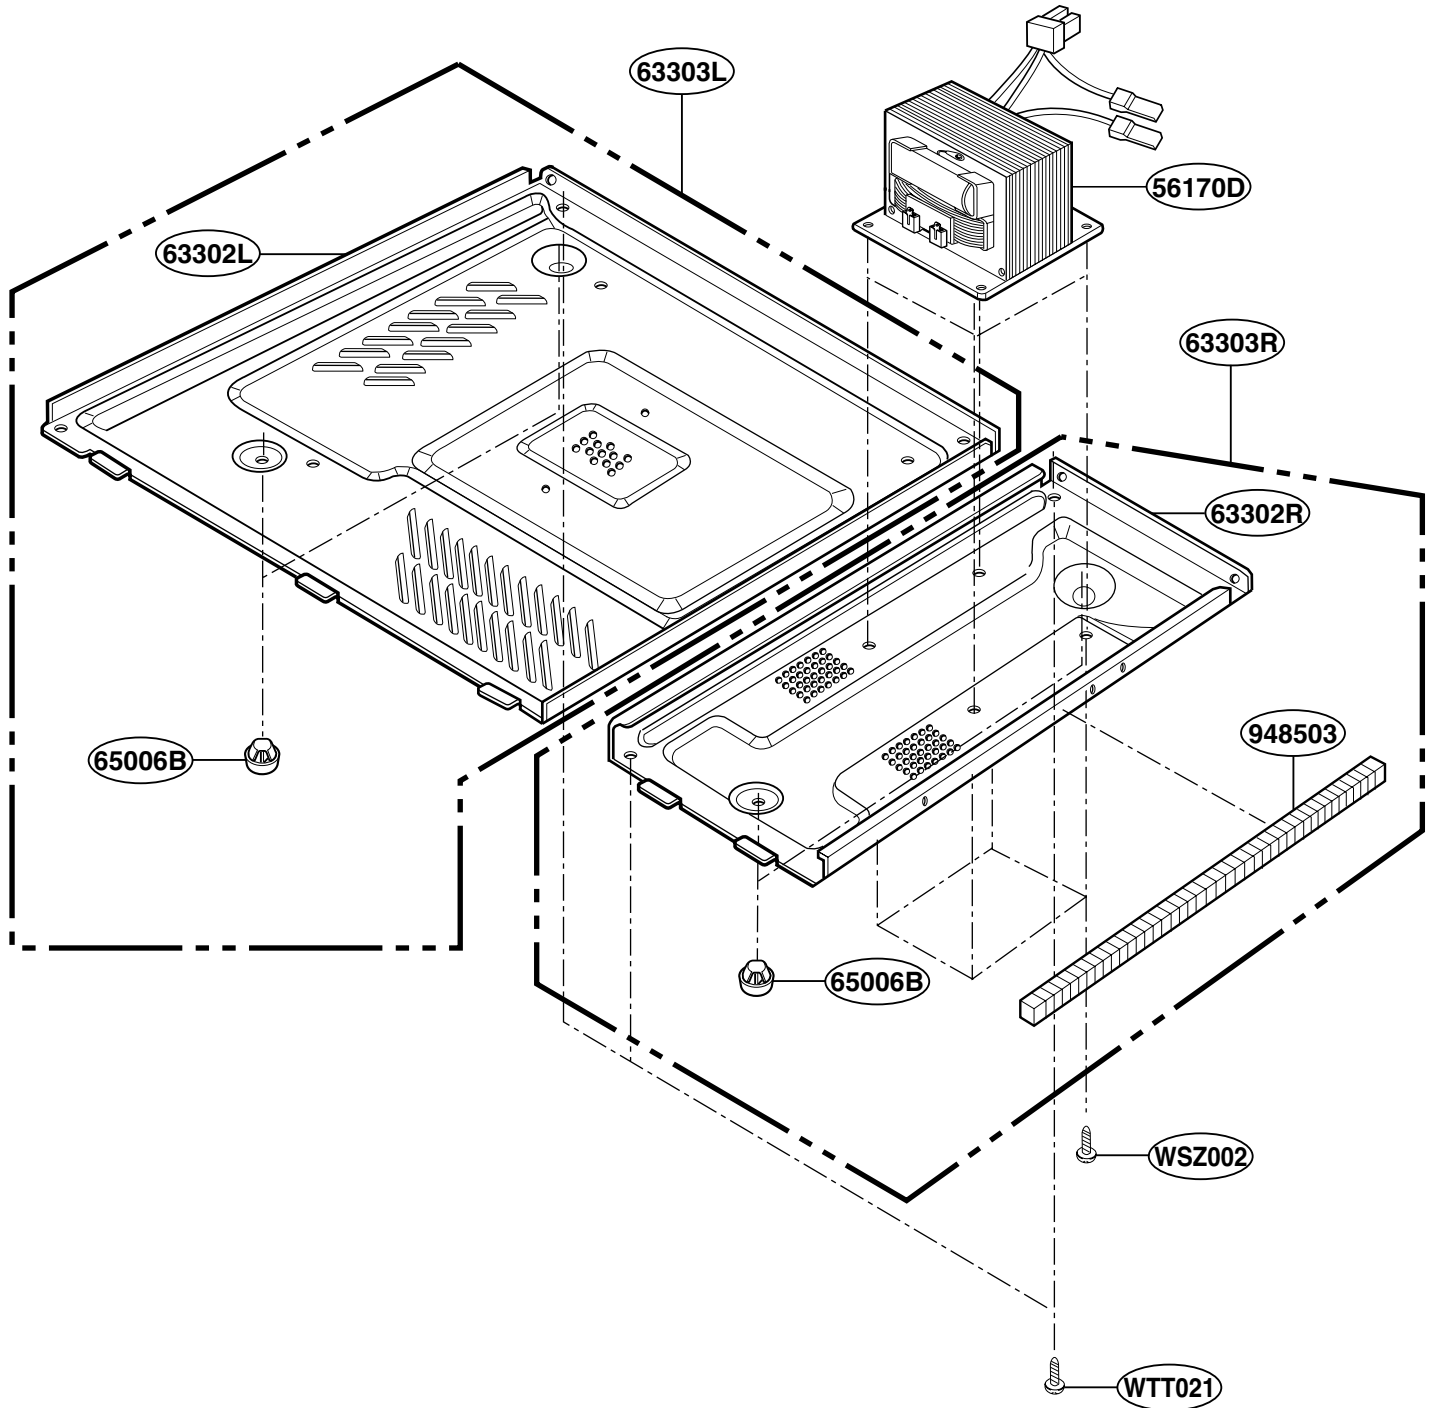

This Owner's Manual is provided and hosted by Appliance Factory Parts.

FRIGIDAIRE GLMB186CS Owner's Manual

[Shop genuine replacement parts for FRIGIDAIRE
GLMB186CS](#)

DOOR PARTS

For model: GLMB186
PLMB186

[Find Your FRIGIDAIRE Microwave Parts - Select From 79 Models](#)

----- Manual continues below -----

EXPLODED VIEW

INTRODUCTION

MODEL: GLMB186
PLMB186

DOOR PARTS

For model: GLMB186
PLMB186

CONTROLLER PARTS

For model: GLMB186CB
GLMB186CS

For model: PLMB186CC

OVEN CAVITY PARTS

For model: GLMB186
PLMB186

LATCH BOARD PARTS

For model: GLMB186
PLMB186

INTERIOR PARTS

For model: GLMB186
PLMB186

BASE PLATE PARTS

For model: GLMB186
PLMB186

SENSOR PARTS

For model: GLMB186
PLMB186