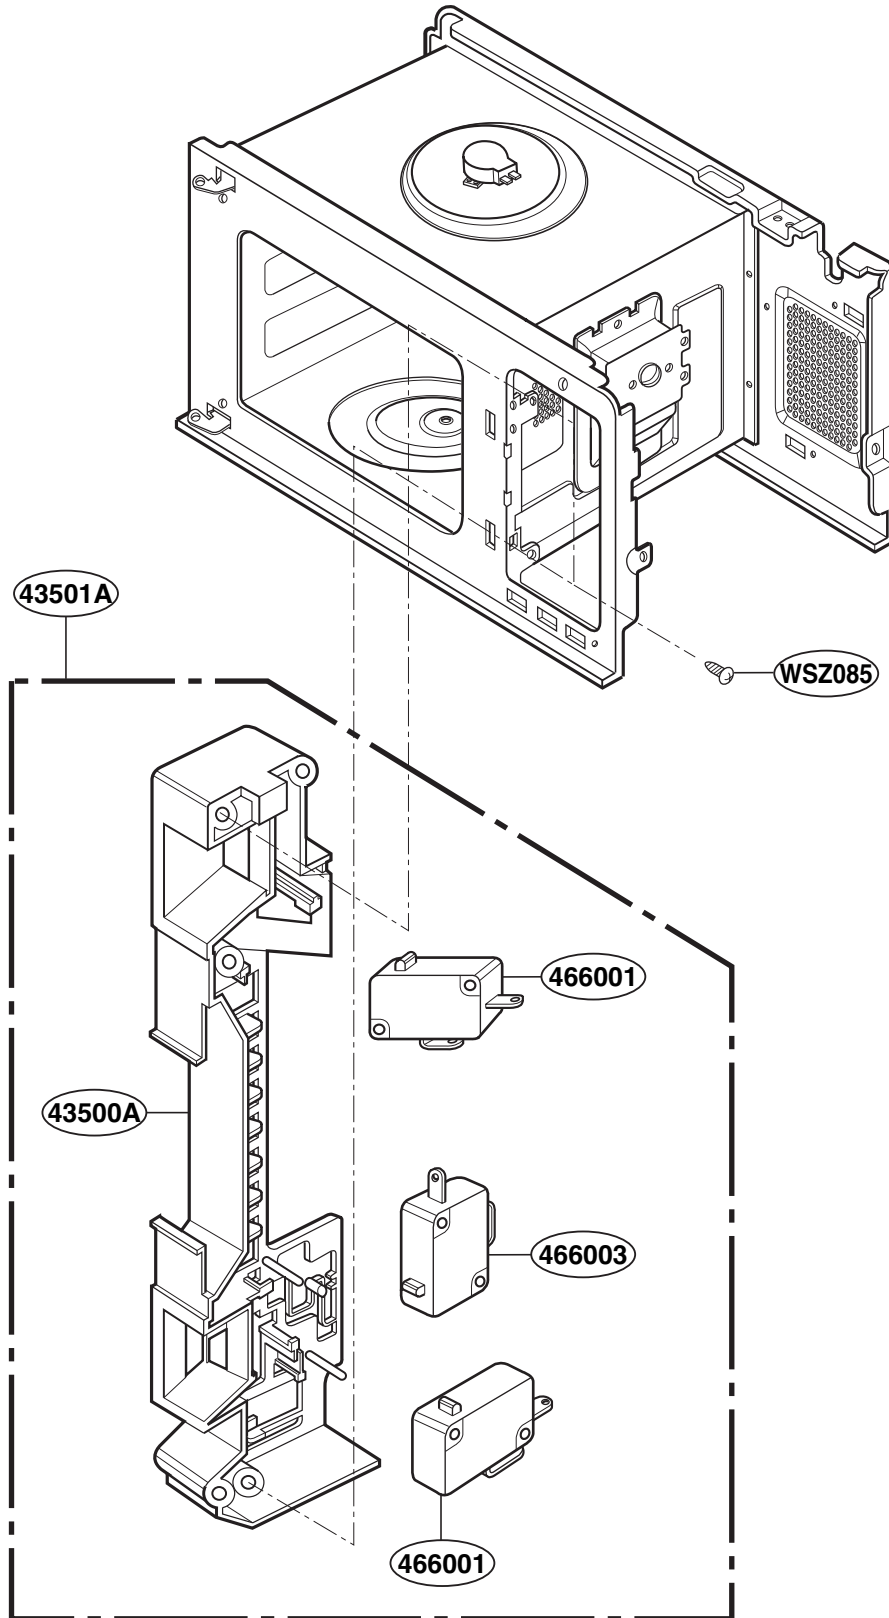

This Owner's Manual is provided and hosted by Appliance Factory Parts.

FRIGIDAIRE GLMB186CS Owner's Manual

[Shop genuine replacement parts for FRIGIDAIRE
GLMB186CS](#)

DOOR PARTS

For model: GLMB186
PLMB186

[Find Your FRIGIDAIRE Microwave Parts - Select From 79 Models](#)

----- Manual continues below -----

EXPLODED VIEW

INTRODUCTION

MODEL: GLMB186
PLMB186

DOOR PARTS

For model: GLMB186
PLMB186

CONTROLLER PARTS

For model: GLMB186CB
GLMB186CS

For model: PLMB186CC

OVEN CAVITY PARTS

For model: GLMB186
PLMB186

LATCH BOARD PARTS

For model: GLMB186
PLMB186

INTERIOR PARTS

For model: GLMB186
PLMB186

BASE PLATE PARTS

For model: GLMB186
PLMB186

SENSOR PARTS

For model: GLMB186
PLMB186