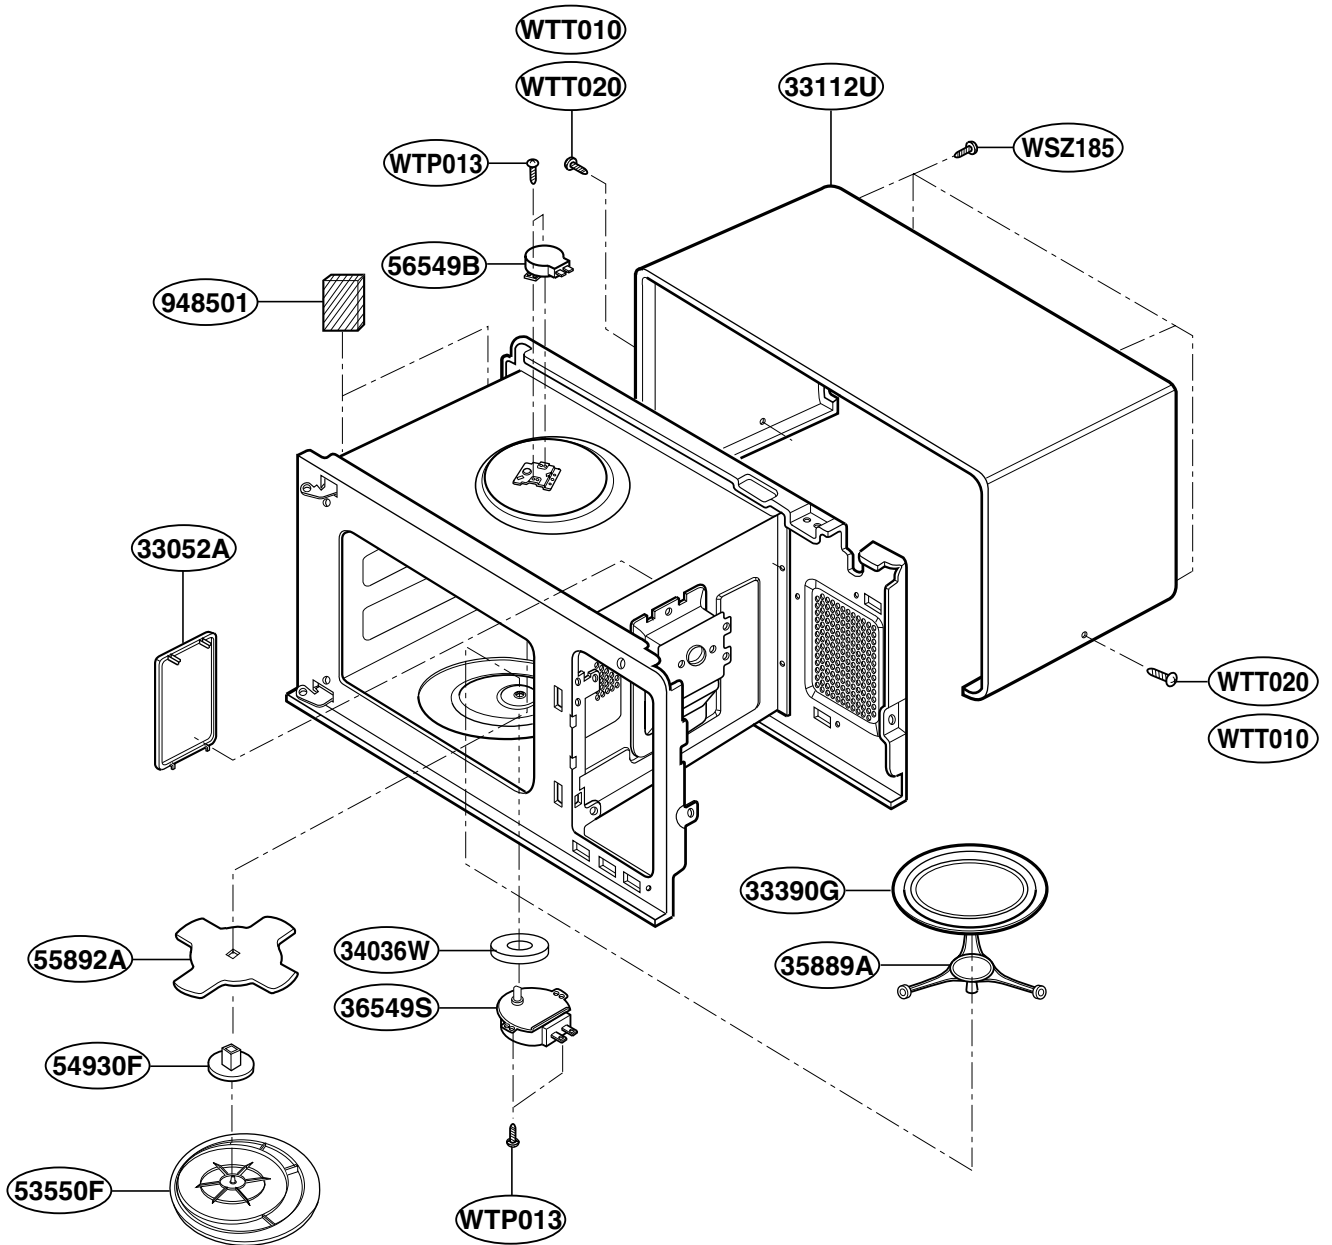

This Owner's Manual is provided and hosted by Appliance Factory Parts.

FRIGIDAIRE GLMB186CS Owner's Manual

[Shop genuine replacement parts for FRIGIDAIRE
GLMB186CS](#)

DOOR PARTS

For model: GLMB186
PLMB186

[Find Your FRIGIDAIRE Microwave Parts - Select From 79 Models](#)

----- Manual continues below -----

EXPLODED VIEW

INTRODUCTION

MODEL: GLMB186
PLMB186

DOOR PARTS

For model: GLMB186
PLMB186

CONTROLLER PARTS

For model: GLMB186CB
GLMB186CS

For model: PLMB186CC

OVEN CAVITY PARTS

For model: GLMB186
PLMB186

LATCH BOARD PARTS

For model: GLMB186
PLMB186

INTERIOR PARTS

For model: GLMB186
PLMB186

BASE PLATE PARTS

For model: GLMB186
PLMB186

SENSOR PARTS

For model: GLMB186
PLMB186