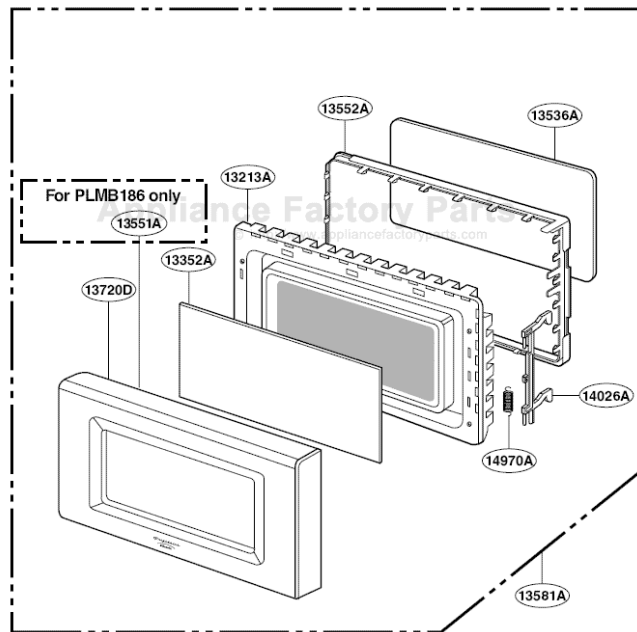

This Owner's Manual is provided and hosted by Appliance Factory Parts.

FRIGIDAIRE GLMB186CS Owner's Manual

[Shop genuine replacement parts for FRIGIDAIRE
GLMB186CS](#)

DOOR PARTS

For model: GLMB186
PLMB186

[Find Your FRIGIDAIRE Microwave Parts - Select From 79 Models](#)

----- Manual continues below -----

EXPLODED VIEW

INTRODUCTION

MODEL: GLMB186
PLMB186

DOOR PARTS

For model: GLMB186
PLMB186

CONTROLLER PARTS

BASE PLATE PARTS

For model: GLMB186
PLMB186

SENSOR PARTS

For model: GLMB186
PLMB186