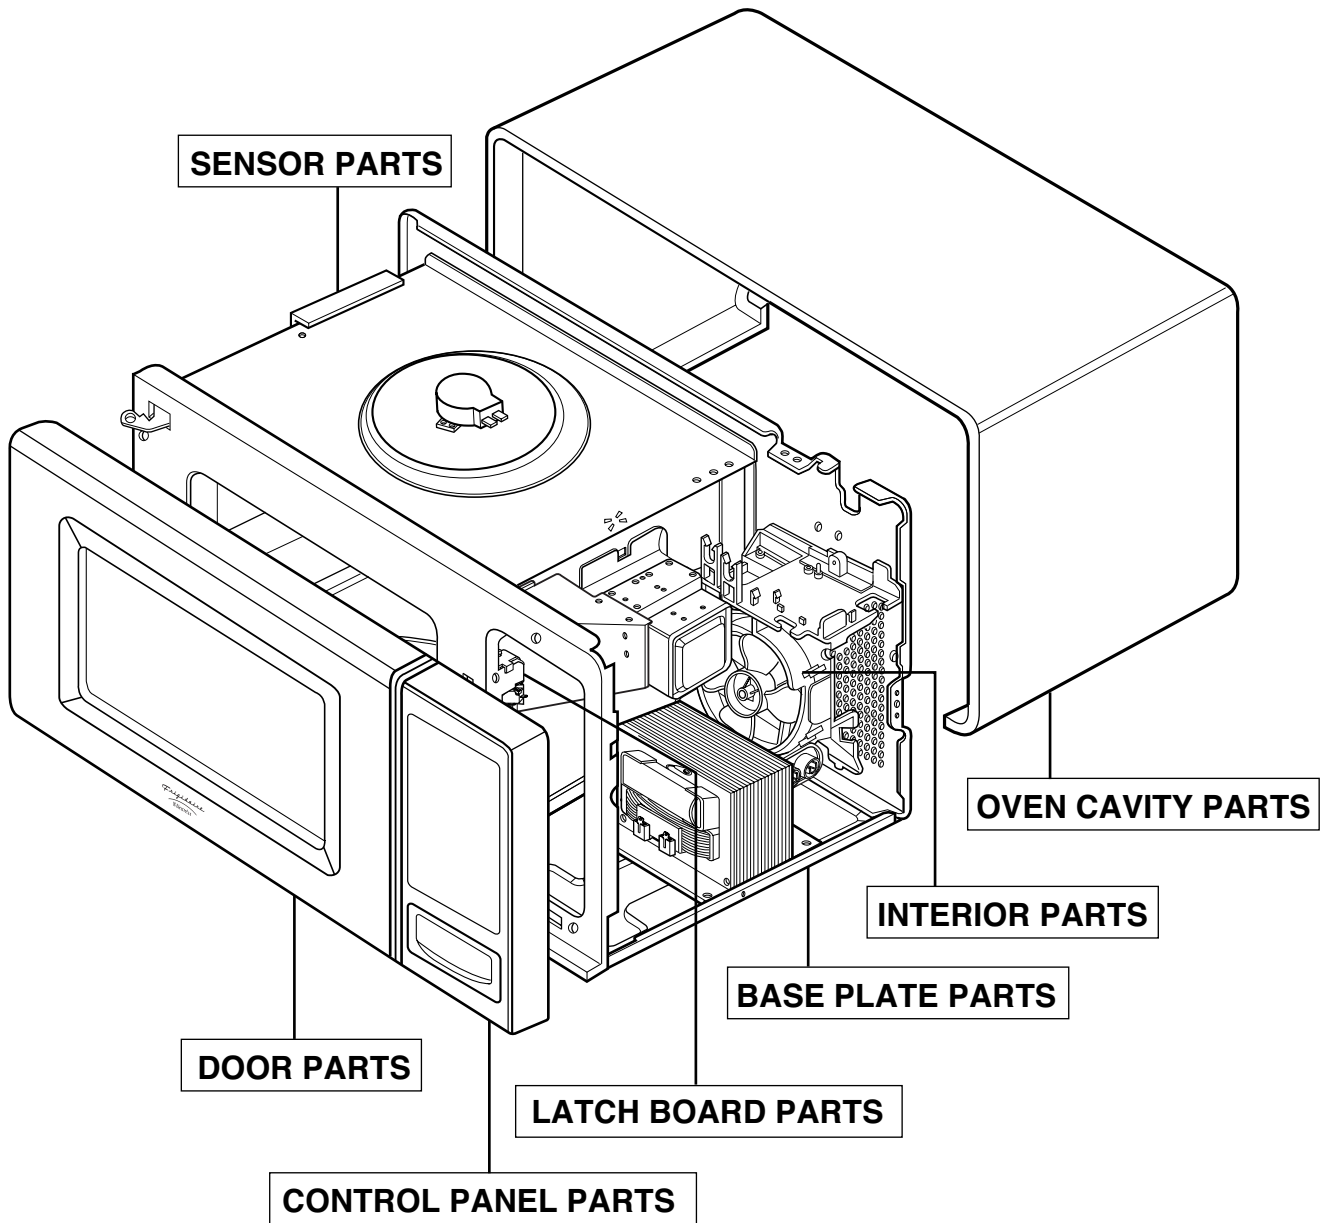

This Owner's Manual is provided and hosted by Appliance Factory Parts.

FRIGIDAIRE GLMB186CS Owner's Manual

[Shop genuine replacement parts for FRIGIDAIRE
GLMB186CS](#)

DOOR PARTS

For model: GLMB186
PLMB186

[Find Your FRIGIDAIRE Microwave Parts - Select From 79 Models](#)

----- Manual continues below -----

EXPLODED VIEW

INTRODUCTION

MODEL: GLMB186
PLMB186

DOOR PARTS

For model: GLMB186
PLMB186

CONTROLLER PARTS

For model: GLMB186CB
GLMB186CS

For model: PLMB186CC

OVEN CAVITY PARTS

For model: GLMB186
PLMB186

LATCH BOARD PARTS

For model: GLMB186
PLMB186

INTERIOR PARTS

For model: GLMB186
PLMB186

BASE PLATE PARTS

For model: GLMB186
PLMB186

SENSOR PARTS

For model: GLMB186
PLMB186