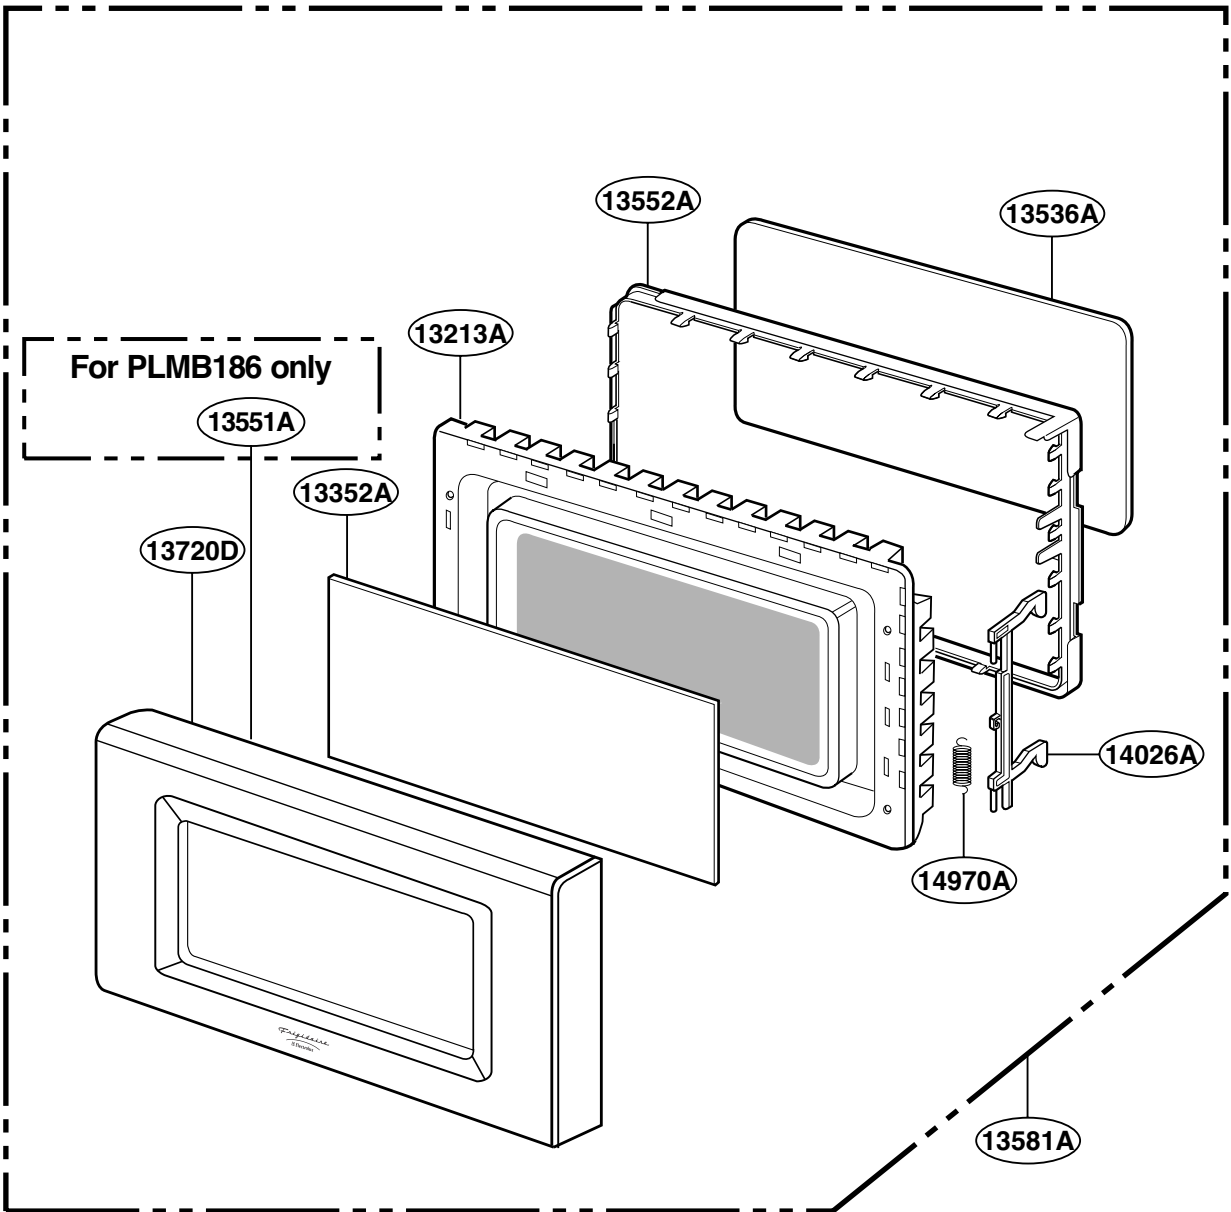

[Find Your FRIGIDAIRE Microwave Parts - Select From 79 Models](#)

----- Manual continues below -----

EXPLODED VIEW

INTRODUCTION

MODEL: GLMB186
PLMB186

DOOR PARTS

For model: GLMB186
PLMB186

CONTROLLER PARTS

For model: GLMB186CB
GLMB186CS

For model: PLMB186CC

OVEN CAVITY PARTS

For model: GLMB186
PLMB186

LATCH BOARD PARTS

For model: GLMB186
PLMB186

INTERIOR PARTS

For model: GLMB186
PLMB186

BASE PLATE PARTS

For model: GLMB186
PLMB186

SENSOR PARTS

For model: GLMB186
PLMB186