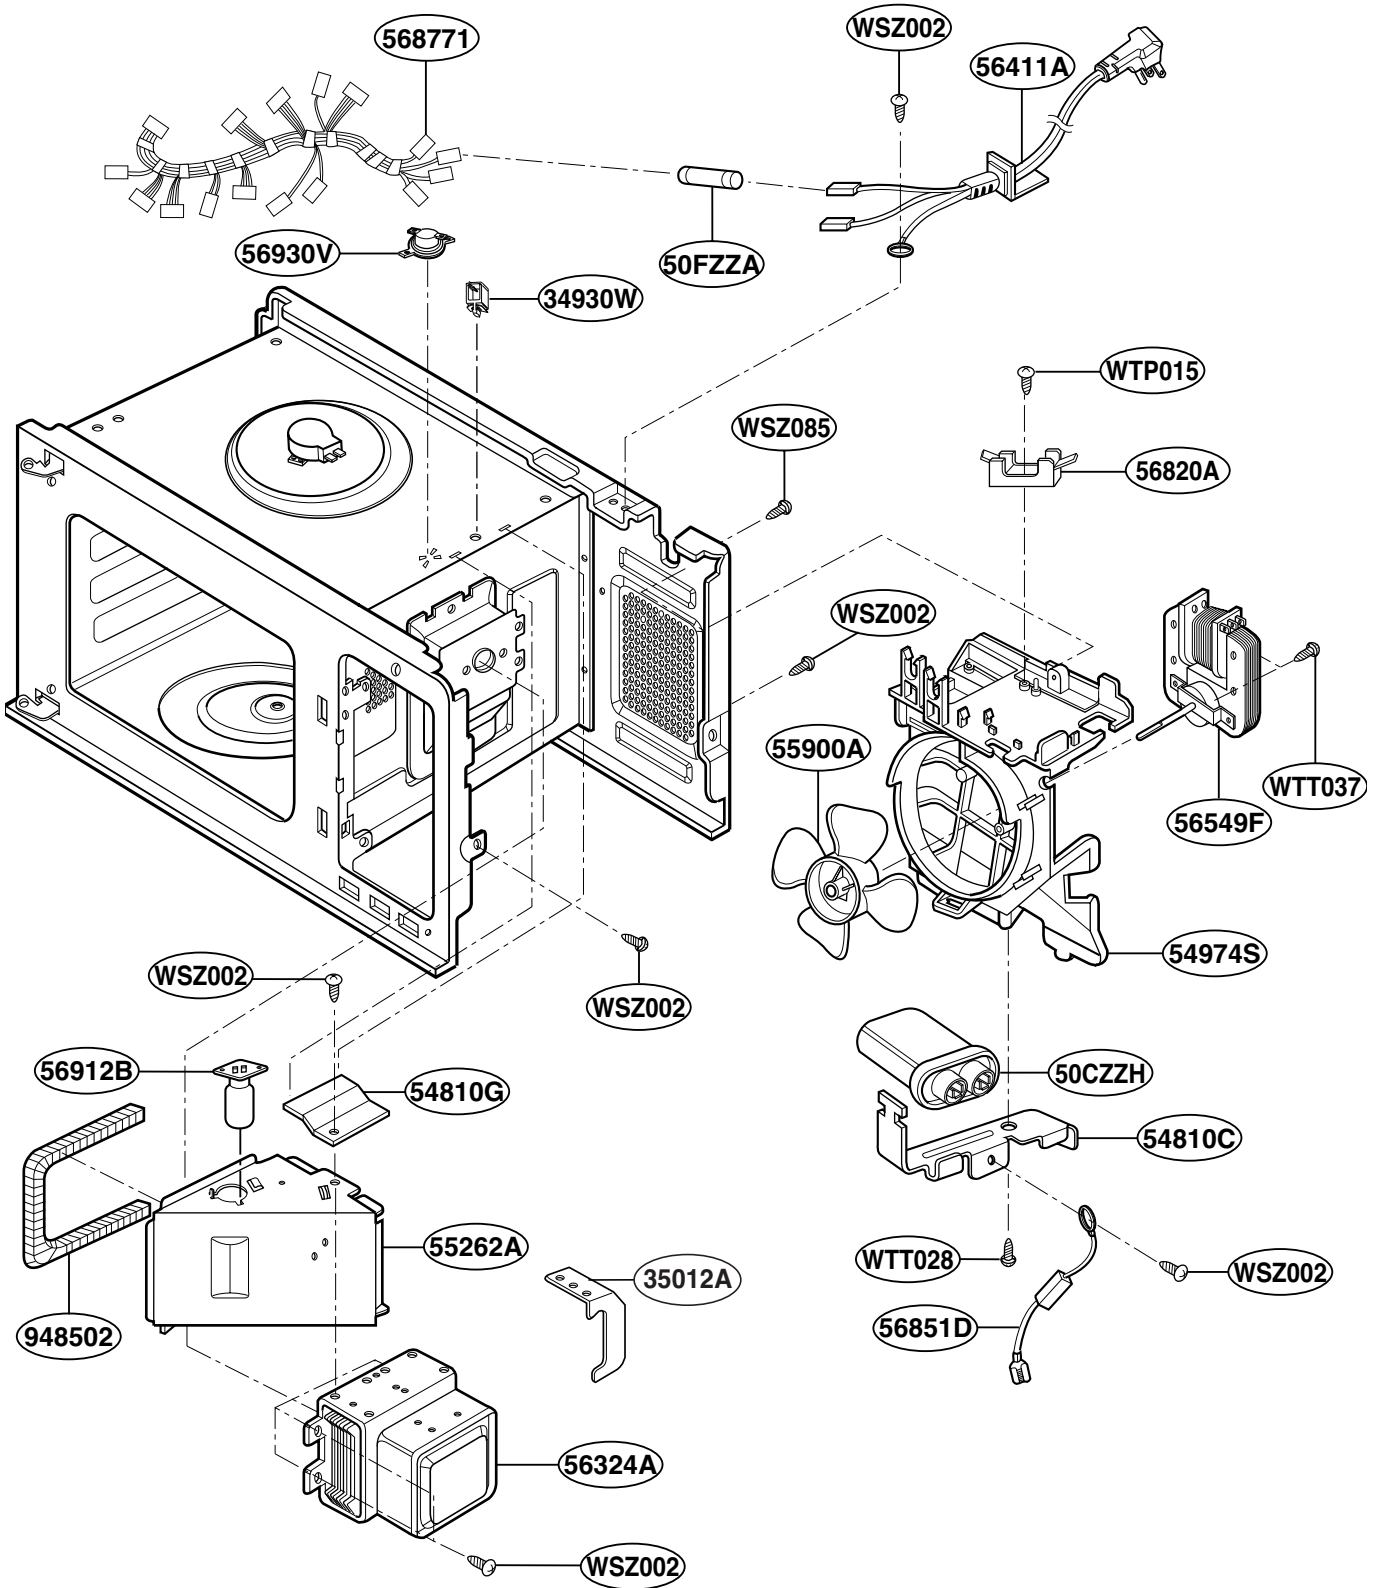

This Owner's Manual is provided and hosted by Appliance Factory Parts.

FRIGIDAIRE GLMB186CS Owner's Manual

[Shop genuine replacement parts for FRIGIDAIRE
GLMB186CS](#)

DOOR PARTS

For model: GLMB186
PLMB186

[Find Your FRIGIDAIRE Microwave Parts - Select From 79 Models](#)

----- Manual continues below -----

EXPLODED VIEW

INTRODUCTION

MODEL: GLMB186
PLMB186

DOOR PARTS

For model: GLMB186
PLMB186

CONTROLLER PARTS

For model: GLMB186CB
GLMB186CS

For model: PLMB186CC

OVEN CAVITY PARTS

For model: GLMB186
PLMB186

LATCH BOARD PARTS

For model: GLMB186
PLMB186

INTERIOR PARTS

For model: GLMB186
PLMB186

BASE PLATE PARTS

For model: GLMB186
PLMB186

SENSOR PARTS

For model: GLMB186
PLMB186