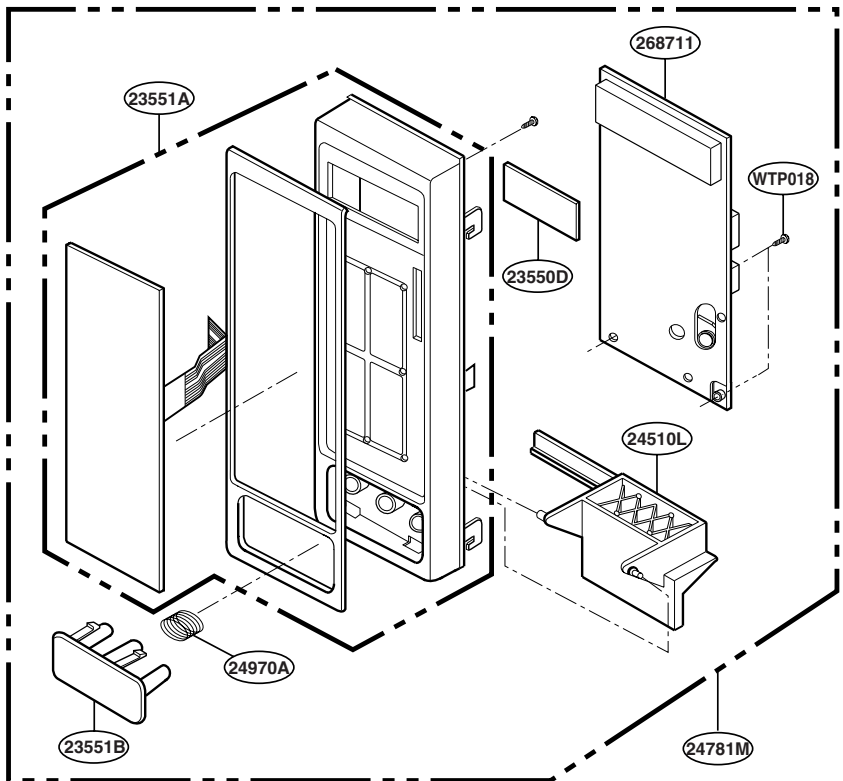

This Owner's Manual is provided and hosted by Appliance Factory Parts.

FRIGIDAIRE GLMB186CS Owner's Manual

[Shop genuine replacement parts for FRIGIDAIRE
GLMB186CS](#)

DOOR PARTS

For model: GLMB186
PLMB186

[Find Your FRIGIDAIRE Microwave Parts - Select From 79 Models](#)

----- Manual continues below -----

EXPLODED VIEW

INTRODUCTION

MODEL: GLMB186
PLMB186

DOOR PARTS

For model: GLMB186
PLMB186

CONTROLLER PARTS

For model: GLMB186CB
GLMB186CS

For model: PLMB186CC

OVEN CAVITY PARTS

For model: GLMB186
PLMB186

LATCH BOARD PARTS

For model: GLMB186
PLMB186

INTERIOR PARTS

For model: GLMB186
PLMB186