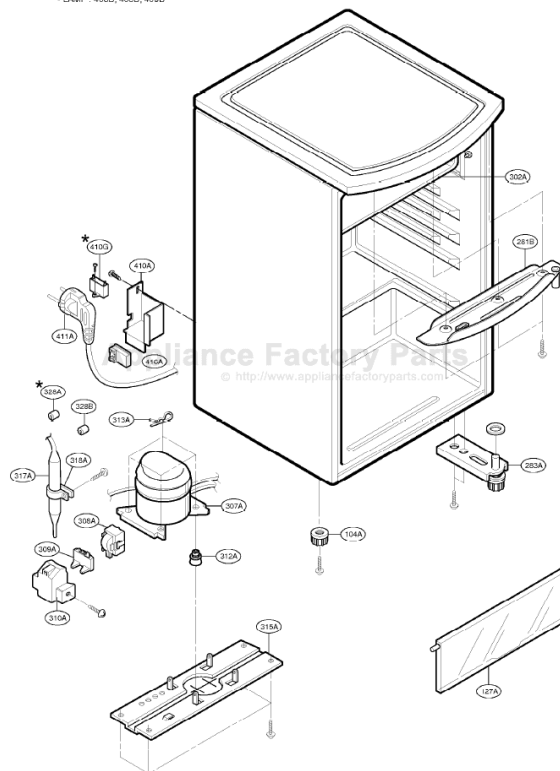

This Owner's Manual is provided and hosted by [Appliance Factory Parts](http://www.appliancefactoryparts.com).

GOLDSTAR GR-151G Owner's Manual

[Shop genuine replacement parts for GOLDSTAR
GR-151G](#)

NOTE: 1. The shape of parts are subject to change in different localities.
2. ★ optional parts
- GLASS, COVER-TV : 149B
- STELL, COVER-TV : 136C, 149A
- LAMP : 406B, 406B, 409B