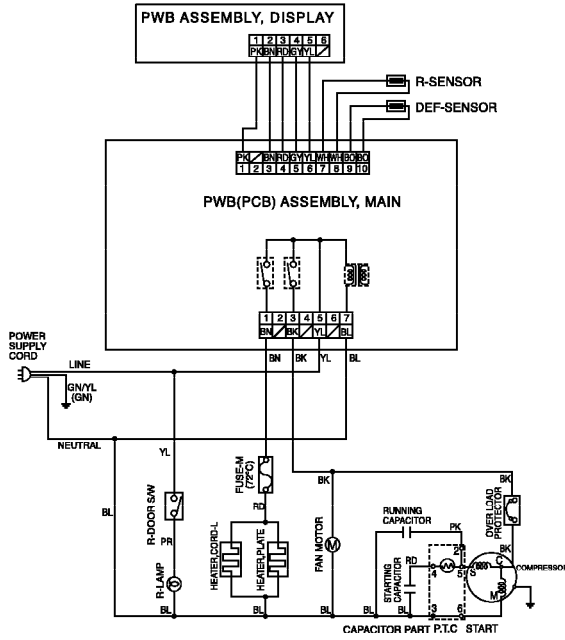

2001.05.15 80/120

CIRCUIT DIAGRAM

3854JD1044C

BK:BLACK BN:BROWN RD:RED BO:BRIGHT ORANGE YL:YELLOW GN:GREEN
 BL:BLUE PR:PURPLE GY:GREY SB:SKY BLUE WH:WHITE PK:PINK