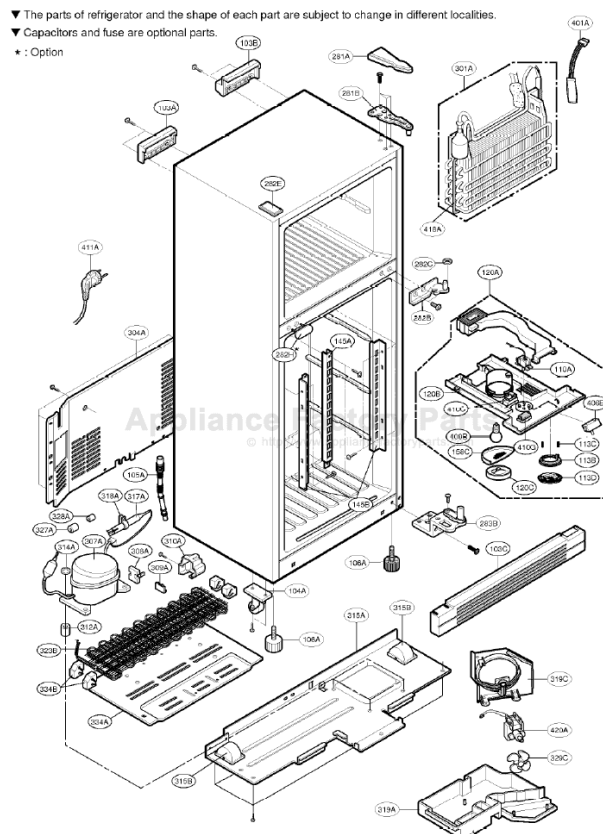

This Owner's Manual is provided and hosted by [Appliance Factory Parts](#).

LG GR-627R Owner's Manual

[Shop genuine replacement parts for LG GR-627R](#)

[Find Your LG Refrigerator Parts - Select From 834 Models](#)

----- Manual continues below -----

CIRCUIT DIAGRAM/SCHEMA DE MONTAGE

* LAMP-F PART, CAPACITORS, THE PLUG TYPE, EARTH PART AND ICE MAKER OPTION PART ON CIRCUIT DIAGRAM ARE SUBJECT TO CHANGE IN DIFFERENT LOCALITIES.
 * PARTIE LAMPE-F, CONDENSATEURS, TYPE DE PRISE, PARTIE DE TERRE ET PARTIE EN OPTION DE GLACIERE SUR LE SCHEMA DE MONTAGE SONT SUJETS A CHANGER DANS LES LOCAUX DIFFERENTS.