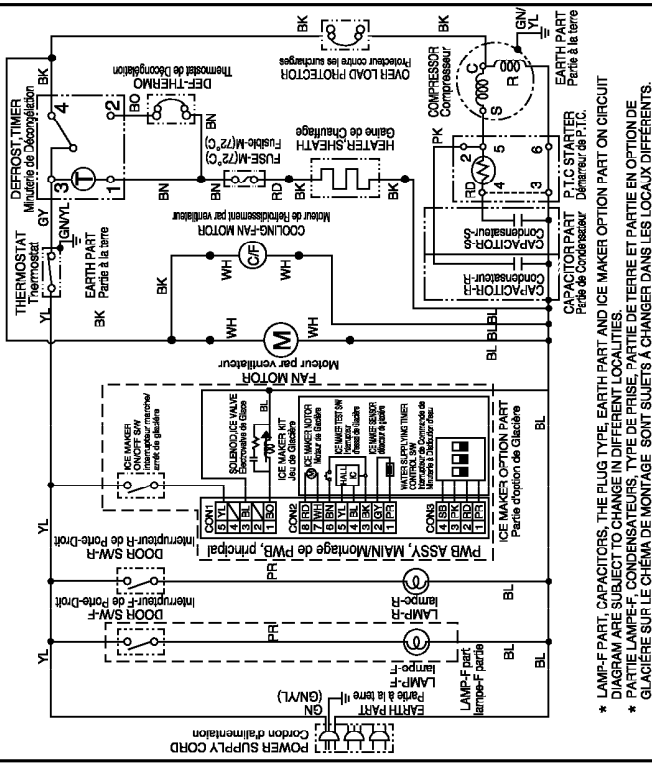

CIRCUIT DIAGRAM/SCHEMA DE MONTAGE

WATER SUPPLYING TIME CONTROL OPTION

Option de Commande de Minuterie à Distribution d'eau

▶ CAUTION: Please unplug the power cord from the wall outlet.
AVERTISSEMENT: Veuillez débrancher le cordon d'alimentation de la prise murale.

SW1	SW2	SW3	TIME
Interrupteur 1	Interrupteur 2	Interrupteur 3	Temps
OFF	OFF	OFF	10.5 sec
Fermé	Fermé	Fermé	10.5 sec
ON	OFF	OFF	9 sec
Allumé	Fermé	Fermé	9 sec
OFF	ON	OFF	10 sec
Fermé	Allumé	Fermé	10 sec
ON	ON	OFF	11 sec
Allumé	Allumé	Fermé	11 sec
OFF	OFF	ON	12 sec
Fermé	Fermé	Allumé	12 sec
ON	OFF	ON	13 sec
Allumé	Fermé	Allumé	13 sec
OFF	ON	ON	14 sec
Fermé	Allumé	Allumé	14 sec
ON	ON	ON	15 sec
Allumé	Allumé	Allumé	15 sec

3854JD1033H