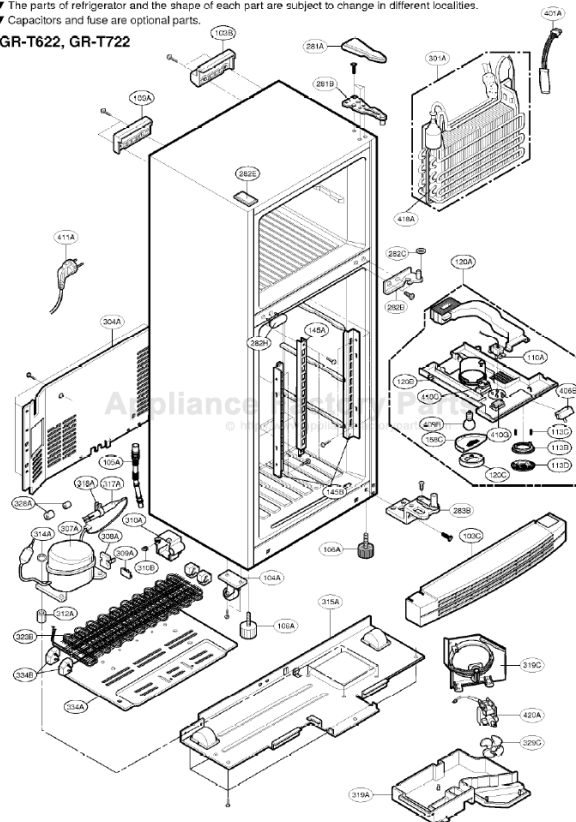

This Owner's Manual is provided and hosted by [Appliance Factory Parts](#).

LG GR-726RW Owner's Manual

[Shop genuine replacement parts for LG GR-726RW](#)

▼ The parts of refrigerator and the shape of each part are subject to change in different localities.
▼ Capacitors and fuse are optional parts.

GR-T622, GR-T722

[Find Your LG Refrigerator Parts - Select From 834 Models](#)

----- Manual continues below -----

8. EXPLODED VIEW & REPLACEMENT PARTS LIST

▼ The parts of refrigerator and the shape of each part are subject to change in different localities.

▼ Capacitors and fuse are optional parts.

GR-T622, GR-T722

ICE MAKER PART