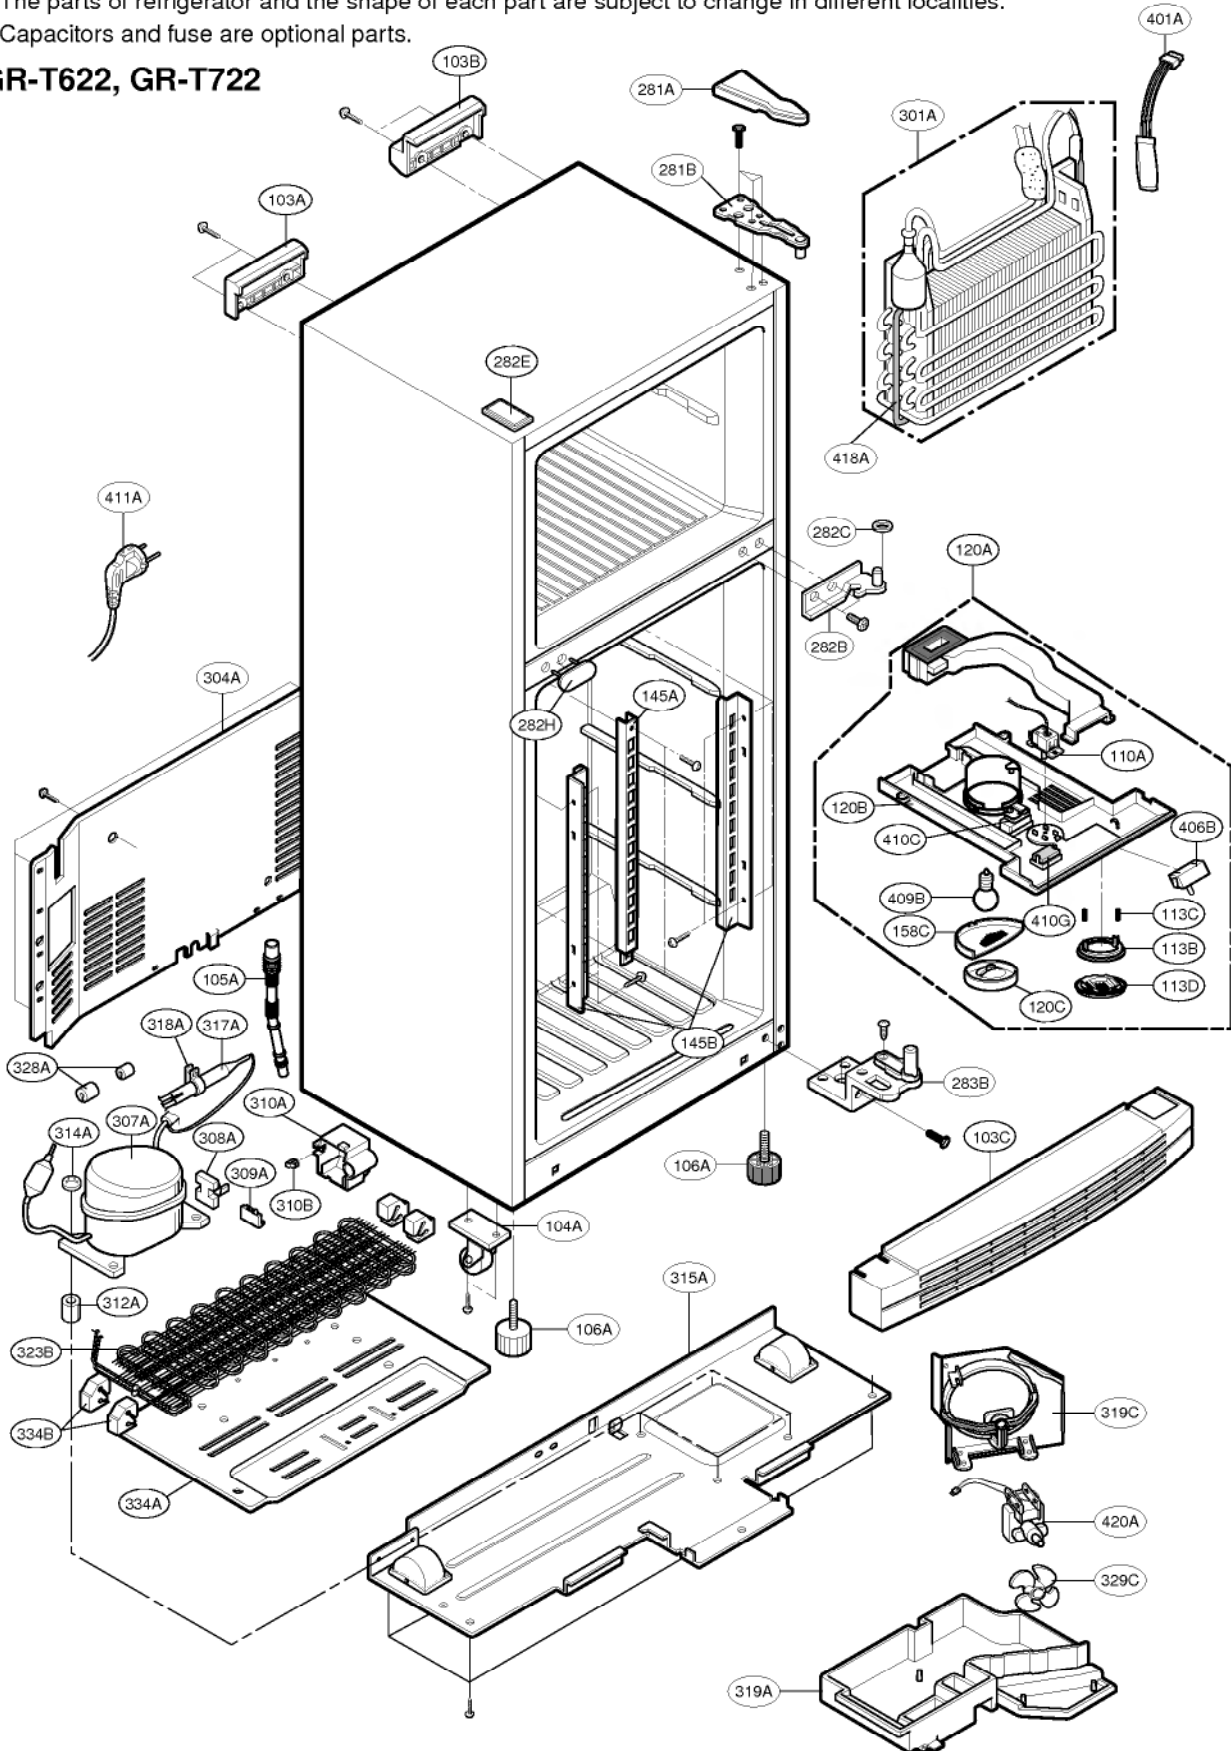

This Owner's Manual is provided and hosted by [Appliance Factory Parts](#).

LG GR-726RW Owner's Manual

[Shop genuine replacement parts for LG GR-726RW](#)

▼ The parts of refrigerator and the shape of each part are subject to change in different localities.
▼ Capacitors and fuse are optional parts.

GR-T622, GR-T722

[Find Your LG Refrigerator Parts - Select From 834 Models](#)

----- Manual continues below -----

8. EXPLODED VIEW & REPLACEMENT PARTS LIST

▼ The parts of refrigerator and the shape of each part are subject to change in different localities.

▼ Capacitors and fuse are optional parts.

GR-T622, GR-T722

ICE MAKER PART