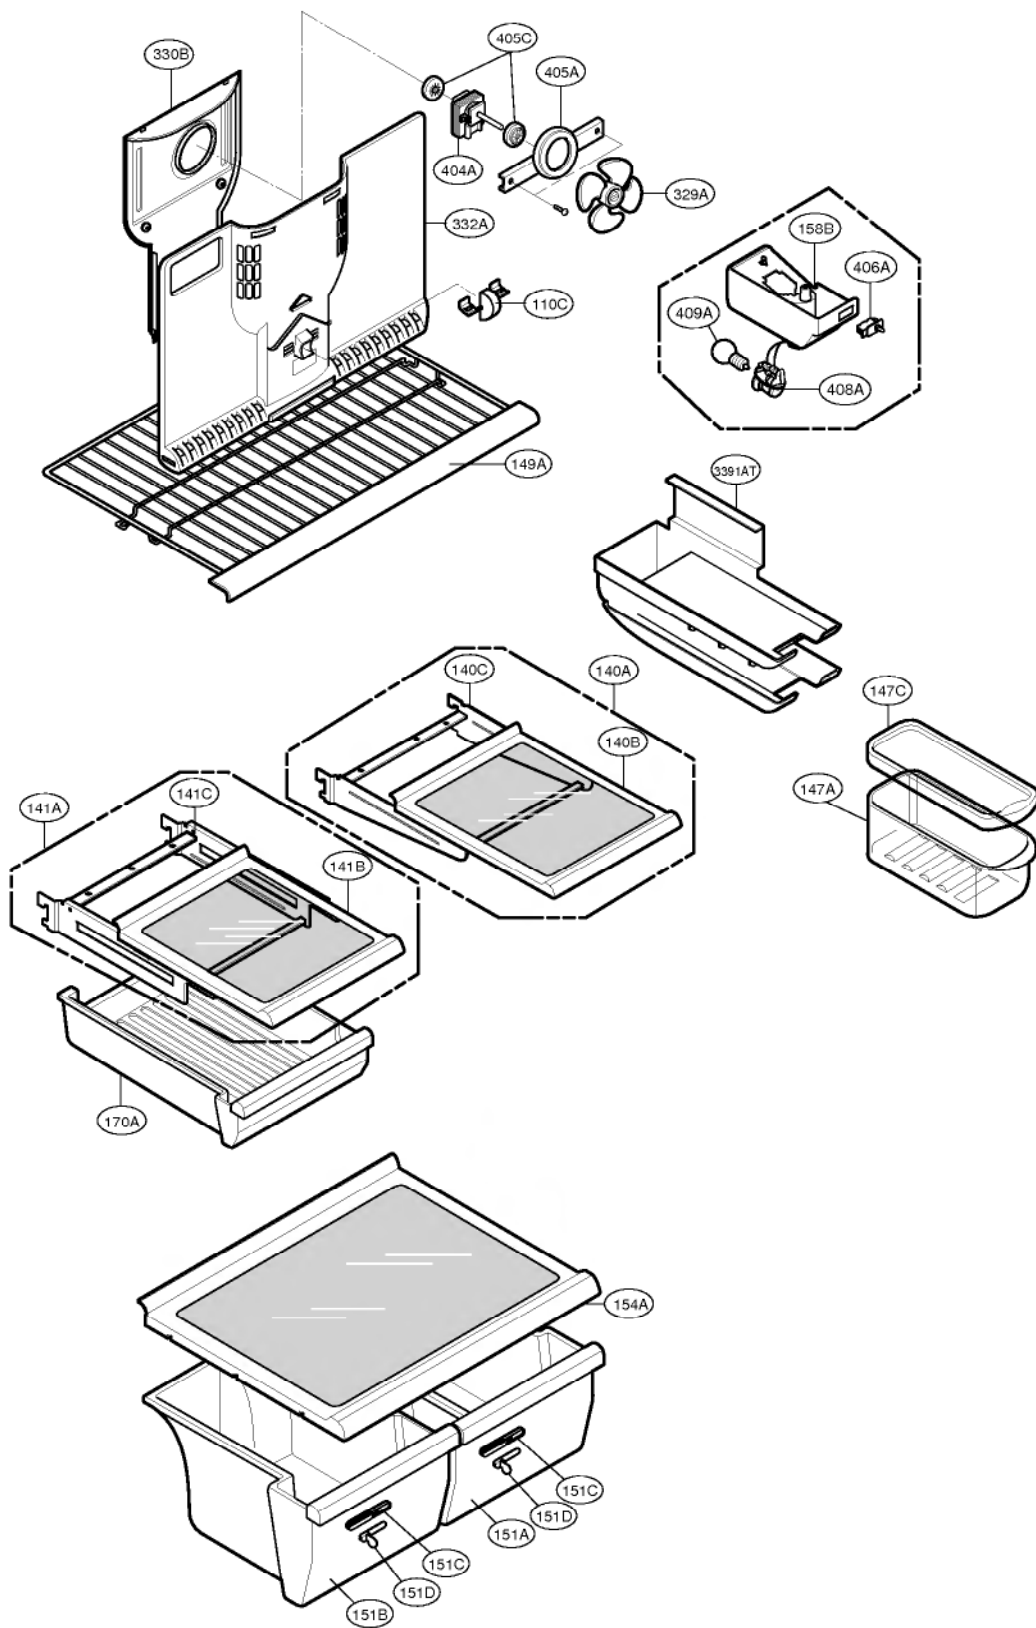

This Owner's Manual is provided and hosted by [Appliance Factory Parts](#).

LG GR-726RW Owner's Manual

[Shop genuine replacement parts for LG GR-726RW](#)

▼ The parts of refrigerator and the shape of each part are subject to change in different localities.
▼ Capacitors and fuse are optional parts.

GR-T622, GR-T722

[Find Your LG Refrigerator Parts - Select From 834 Models](#)

----- Manual continues below -----

8. EXPLODED VIEW & REPLACEMENT PARTS LIST

▼ The parts of refrigerator and the shape of each part are subject to change in different localities.

▼ Capacitors and fuse are optional parts.

GR-T622, GR-T722

ICE MAKER PART