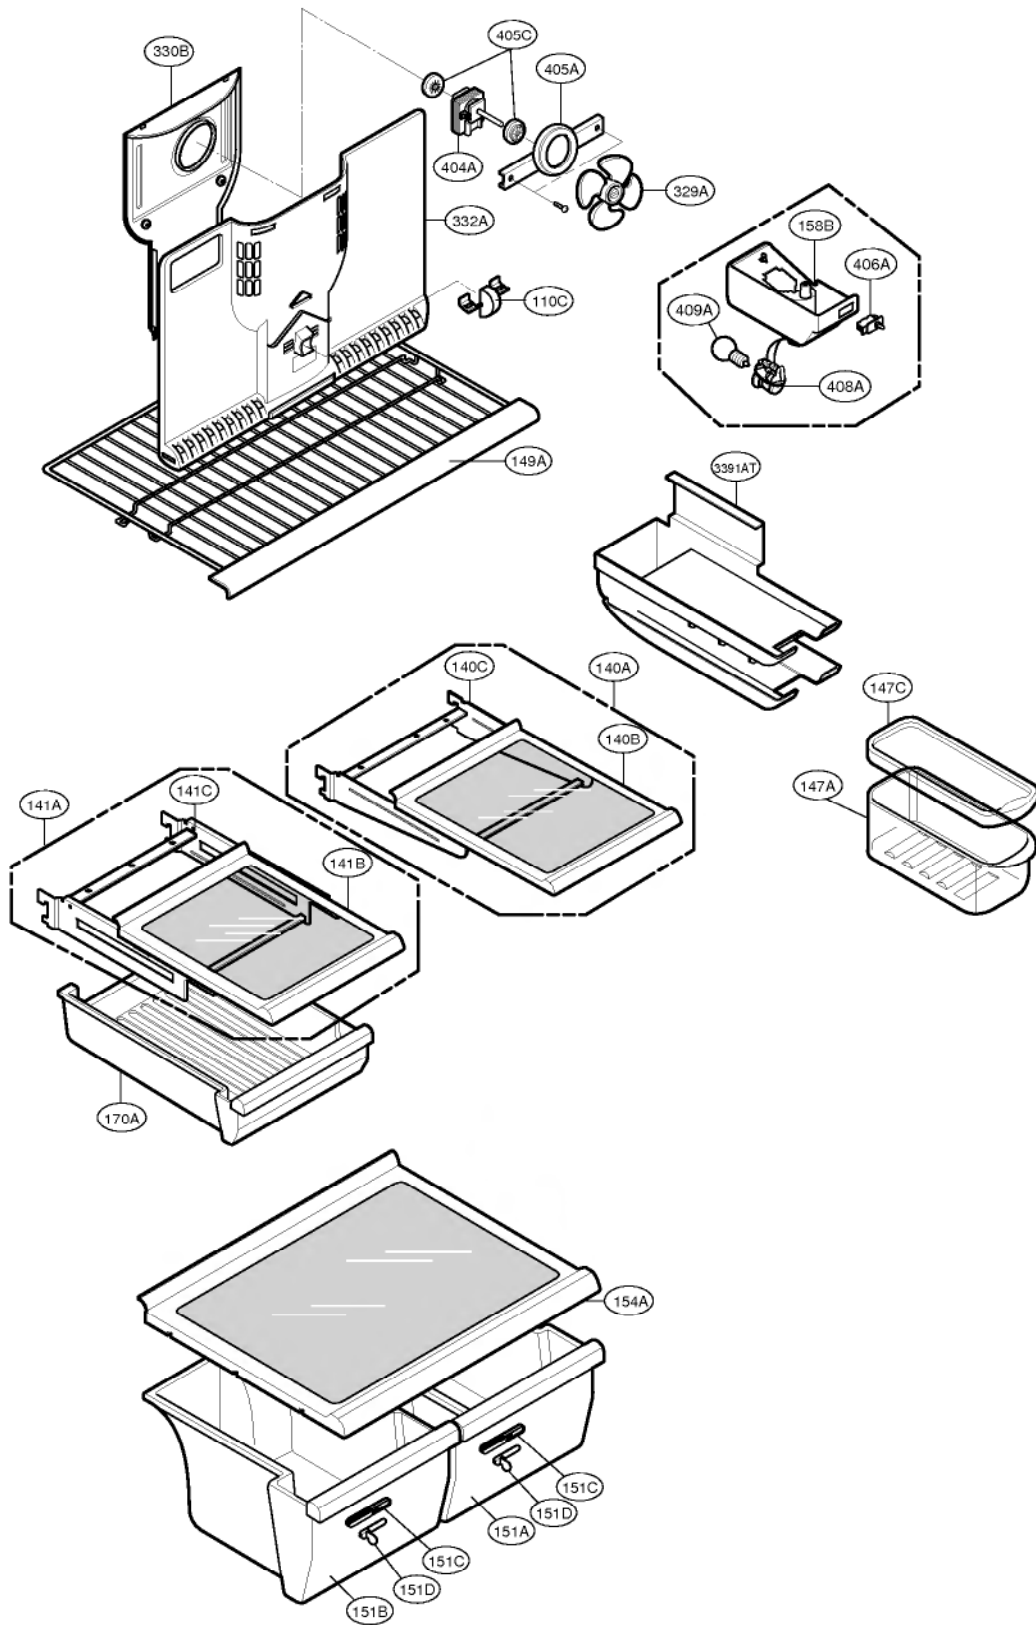

8. EXPLODED VIEW & REPLACEMENT PARTS LIST

▼ The parts of refrigerator and the shape of each part are subject to change in different localities.

▼ Capacitors and fuse are optional parts.

GR-T622, GR-T722

ICE MAKER PART