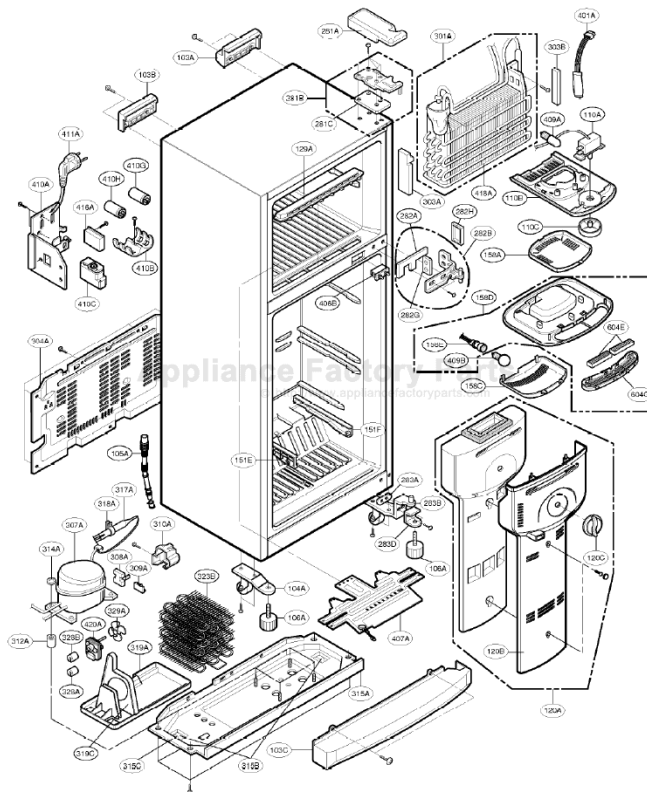

This Owner's Manual is provided and hosted by Appliance Factory Parts.

LG GR-822DEF Owner's Manual

[Shop genuine replacement parts for LG GR-822DEF](#)

- ▼ The parts of refrigerator and the shape of each part are subject to change in different localities.
- ▼ Capacitors and fuse are optional parts.

CIRCUIT DIAGRAM

• FUSE SPECIFICATION

NON FUSE	FUSE	
	100V ~ 127V	200V ~ 240V
	250V 15A	250V 9A

- OPTIONS CAN BE APPLIED BY THE REQUEST OF BUYERS.
- CAPACITORS, THE PLUG TYPE, EARTH PART ON CIRCUIT DIAGRAM ARE SUBJECT TO CHANGE IN DIFFERENT LOCALITIES.

WH : WHITE BL : BLUE RD : RED PK : PINK
 BK : BLACK BN : BROWN PR : PURPLE YL : YELLOW
 BO : BRIGHT ORANGE GY : GRAY GN : GREEN **3854JD1020C**