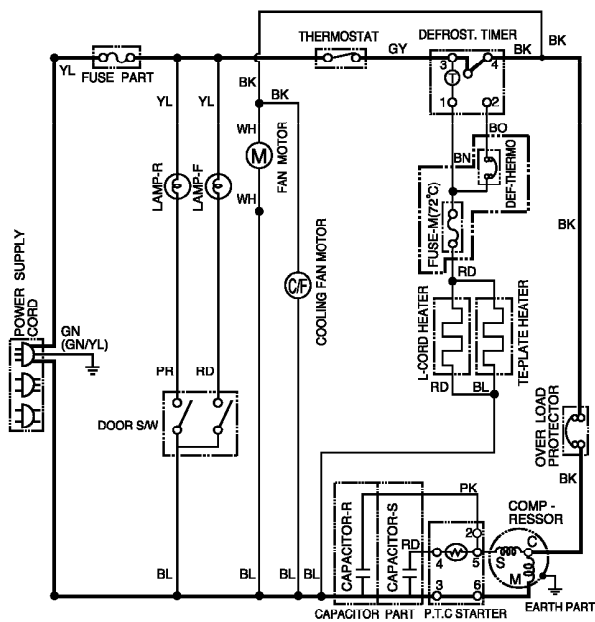

This Owner's Manual is provided and hosted by Appliance Factory Parts.

LG GR-822DEF Owner's Manual

[Shop genuine replacement parts for LG GR-822DEF](#)

- ▼ The parts of refrigerator and the shape of each part are subject to change in different localities.
- ▼ Capacitors and fuse are optional parts.

CIRCUIT DIAGRAM

• FUSE SPECIFICATION

NON FUSE	FUSE	
	100V ~ 127V	200V ~ 240V
	250V 15A	250V 9A

- OPTIONS CAN BE APPLIED BY THE REQUEST OF BUYERS.
- CAPACITORS, THE PLUG TYPE, EARTH PART ON CIRCUIT DIAGRAM ARE SUBJECT TO CHANGE IN DIFFERENT LOCALITIES.

WH : WHITE BL : BLUE RD : RED PK : PINK
 BK : BLACK BN : BROWN PR : PURPLE YL : YELLOW
 BO : BRIGHT ORANGE GY : GRAY GN : GREEN **3854JD1020C**