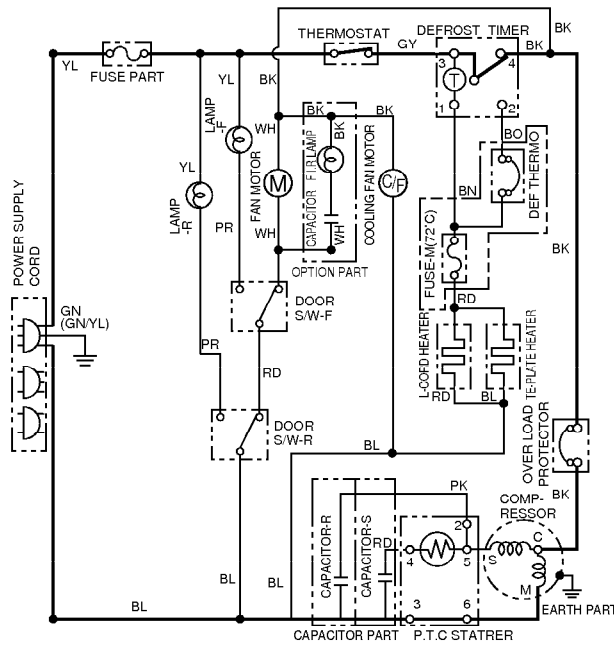

----- Manual continues below -----

CIRCUIT DIAGRAM

• FUSE SPECIFICATION

NON FUSE	FUSE	
	100V ~ 127V	200V ~ 240V
	250V 15A	250V 9A

• OPTIONS CAN BE APPLIED BY THE REQUEST OF BUYERS.
 • CAPACITORS, THE PLUG TYPE, EARTH PART ON CIRCUIT DIAGRAM ARE SUBJECT TO CHAGE IN DIFFERENT LOCALITIES.