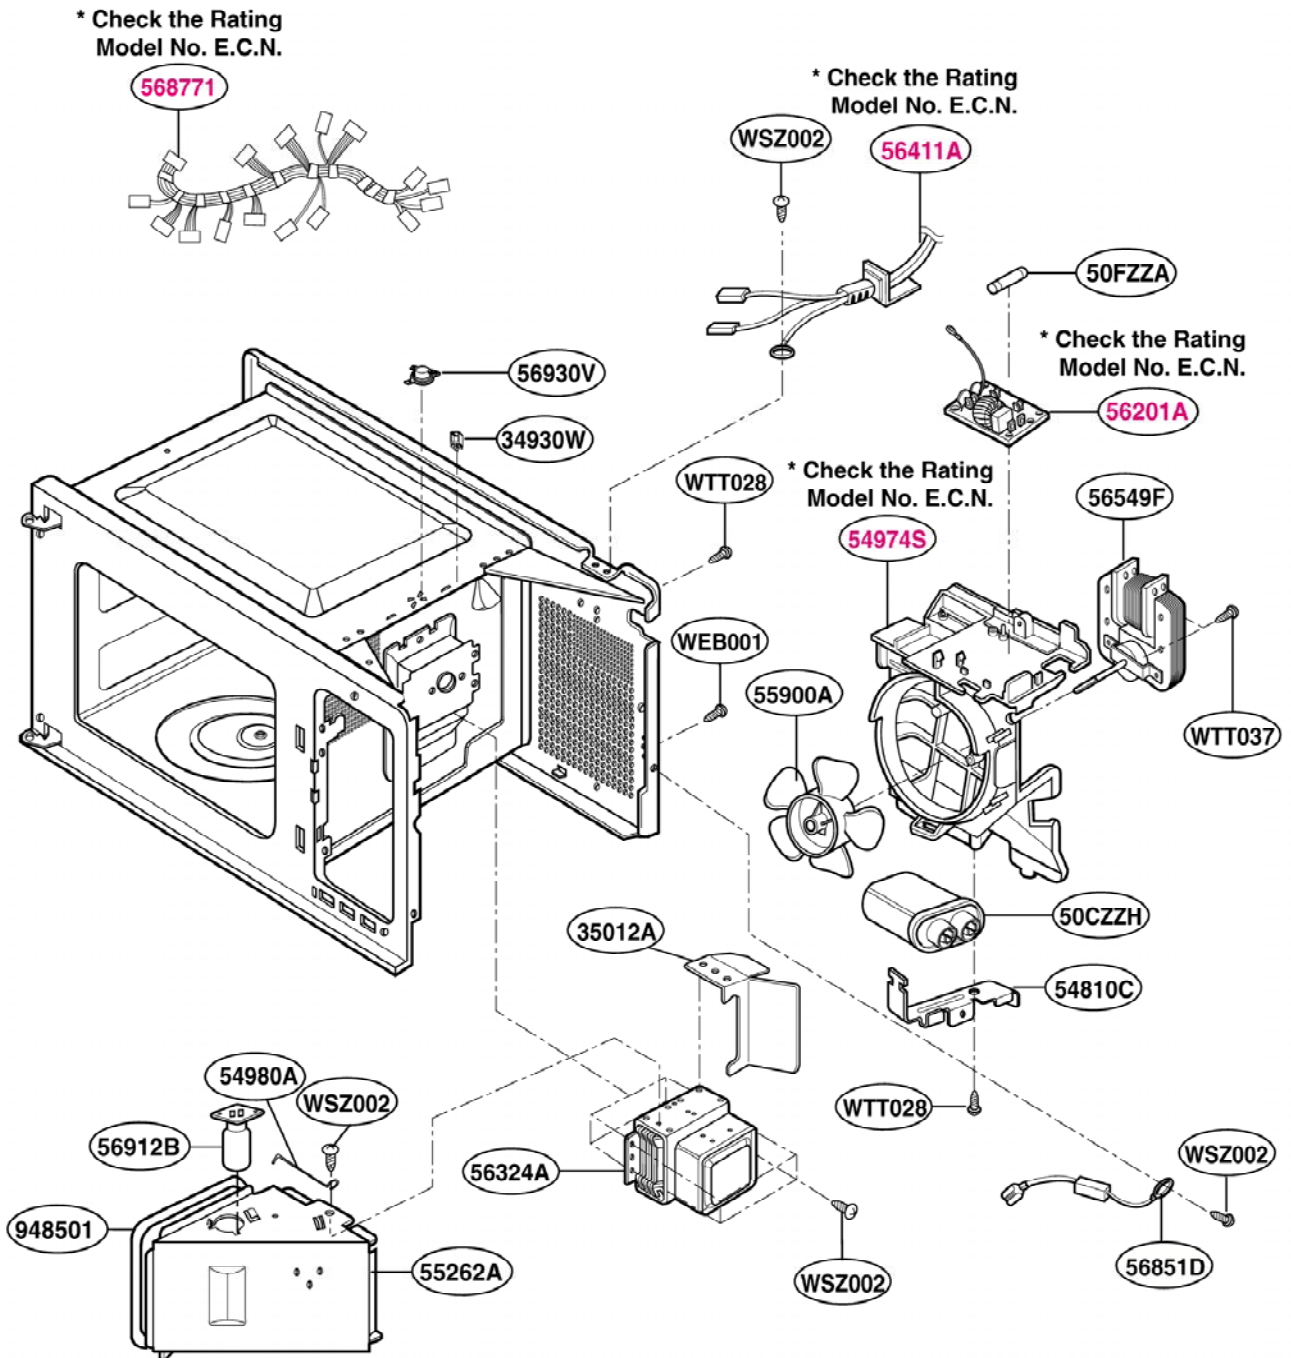

# INTERIOR PARTS (I)

Model: GT4175SPQ-0  
GT4175SPB-0  
GT4175SPT-0  
GT4175SPS-0

Check the rating label of **Model** and order SVC parts according to the **Model No. E.C.N.**

\* Check the Rating Model No. E.C.N.

# INTERIOR PARTS (II)

Model: GT4175SPQ-1  
GT4175SPB-1  
GT4175SPT-1  
GT4175SPS-1

Check the rating label of **Model** and order SVC parts according to the **Model No. E.C.N.**

# BASE PLATE PARTS