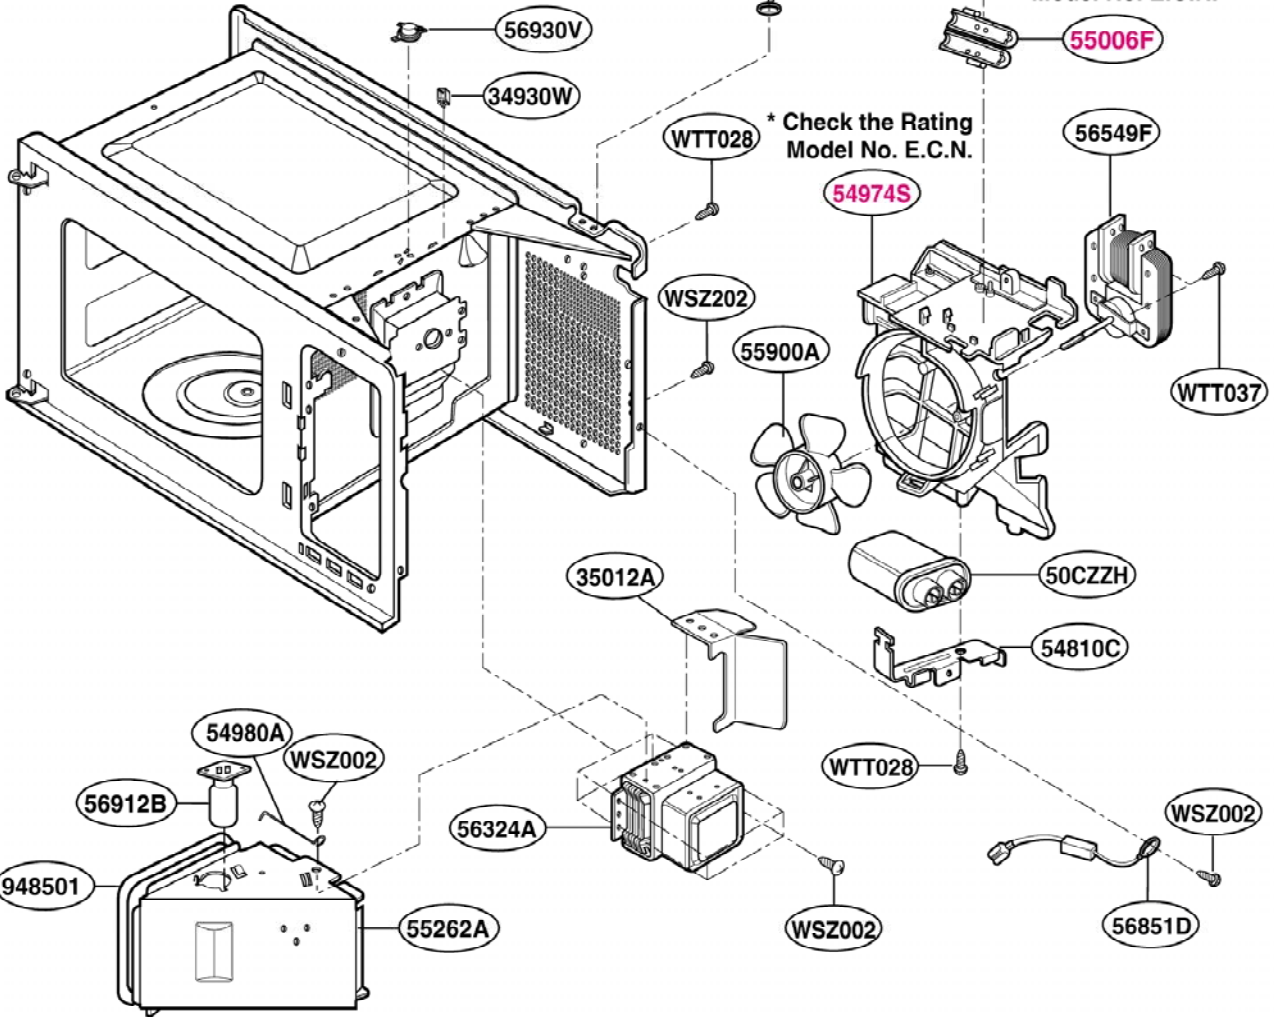

* Check the Rating Model No. E.C.N.

* Check the Rating Model No. E.C.N.