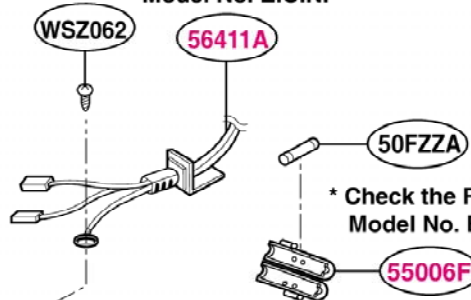

* Check the Rating Model No. E.C.N.