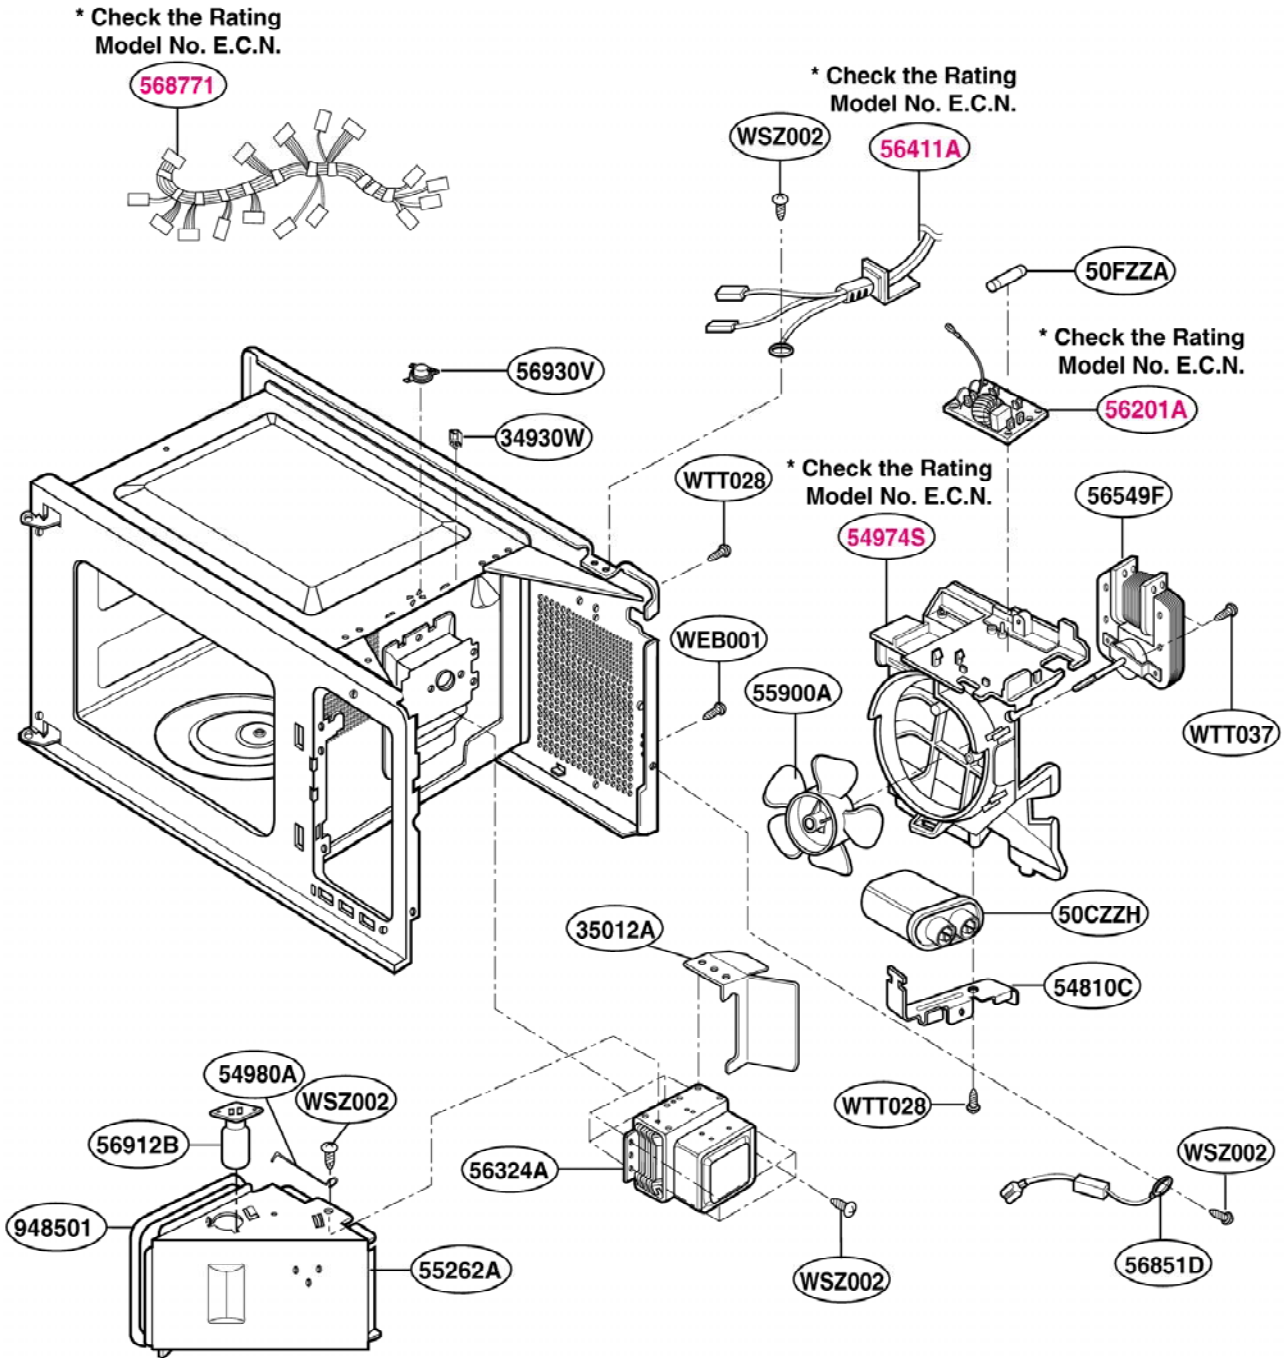

----- Manual continues below -----

EXPLODED VIEW

INTRODUCTION

Model : GT4175SP

P/NO : 3828W5S4063

DOOR PARTS

CONTROL PANEL PARTS

OVEN CAVITY PARTS

LATCH BOARD PARTS

INTERIOR PARTS (I)

Model: GT4175SPQ-0
GT4175SPB-0
GT4175SPT-0
GT4175SPS-0

Check the rating label of **Model** and order SVC parts according to the **Model No. E.C.N.**

* Check the Rating Model No. E.C.N.

* Check the Rating Model No. E.C.N.

* Check the Rating Model No. E.C.N.

* Check the Rating Model No. E.C.N.

INTERIOR PARTS (II)

Model: GT4175SPQ-1
GT4175SPB-1
GT4175SPT-1
GT4175SPS-1

Check the rating label of **Model** and order SVC parts according to the **Model No. E.C.N.**

BASE PLATE PARTS

SENSOR PARTS