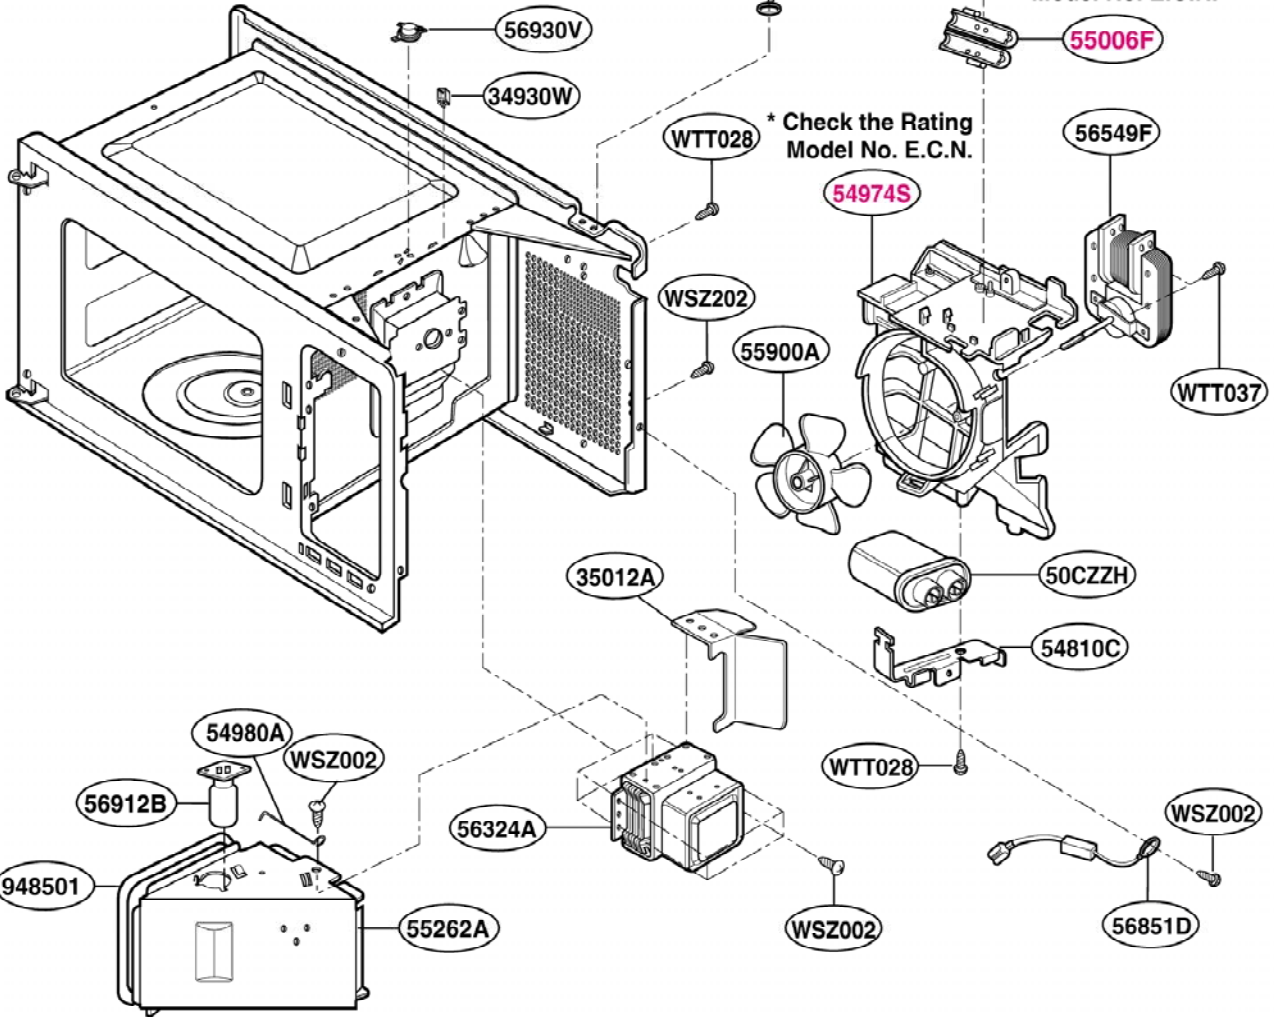

----- Manual continues below -----

EXPLODED VIEW

INTRODUCTION

Model : GT4175SP

P/NO : 3828W5S4063

DOOR PARTS

CONTROL PANEL PARTS

OVEN CAVITY PARTS

LATCH BOARD PARTS

INTERIOR PARTS (I)

Model: GT4175SPQ-0
GT4175SPB-0
GT4175SPT-0
GT4175SPS-0

Check the rating label of **Model** and order SVC parts according to the **Model No. E.C.N.**

* Check the Rating Model No. E.C.N.

* Check the Rating Model No. E.C.N.

* Check the Rating Model No. E.C.N.

* Check the Rating Model No. E.C.N.

INTERIOR PARTS (II)

Model: GT4175SPQ-1
GT4175SPB-1
GT4175SPT-1
GT4175SPS-1

Check the rating label of **Model** and order SVC parts according to the **Model No. E.C.N.**

BASE PLATE PARTS

SENSOR PARTS