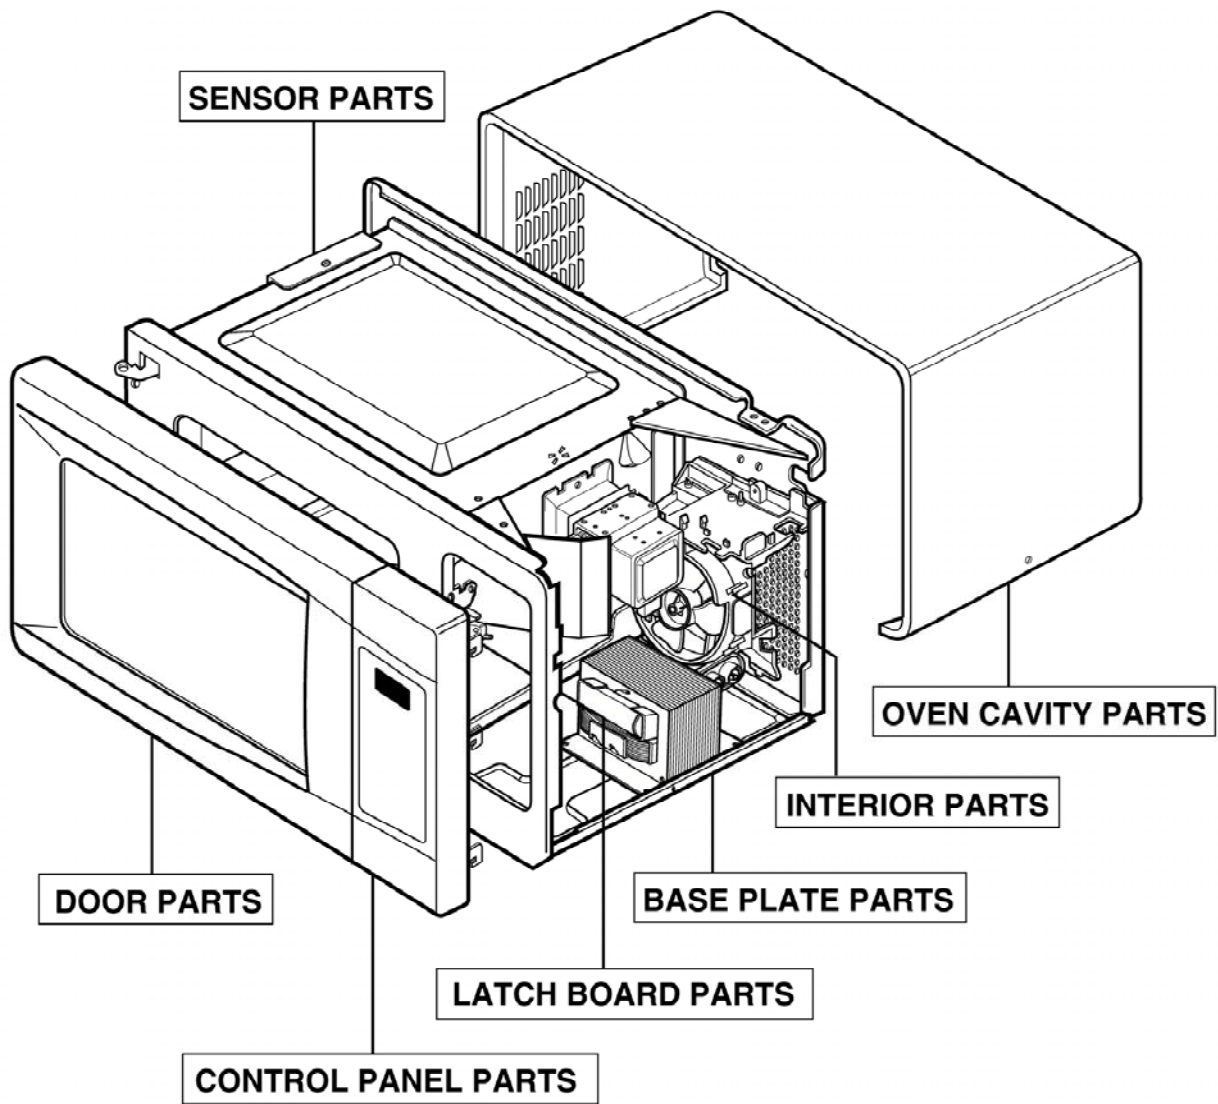

----- Manual continues below -----

EXPLODED VIEW

INTRODUCTION

Model : GT4175SP

P/NO : 3828W5S4063

DOOR PARTS

CONTROL PANEL PARTS

OVEN CAVITY PARTS

LATCH BOARD PARTS

INTERIOR PARTS (I)

Model: GT4175SPQ-0
GT4175SPB-0
GT4175SPT-0
GT4175SPS-0

Check the rating label of **Model** and order SVC parts according to the **Model No. E.C.N.**

* Check the Rating Model No. E.C.N.

* Check the Rating Model No. E.C.N.

* Check the Rating Model No. E.C.N.

* Check the Rating Model No. E.C.N.

INTERIOR PARTS (II)

Model: GT4175SPQ-1
GT4175SPB-1
GT4175SPT-1
GT4175SPS-1

Check the rating label of **Model** and order SVC parts according to the **Model No. E.C.N.**

BASE PLATE PARTS

SENSOR PARTS