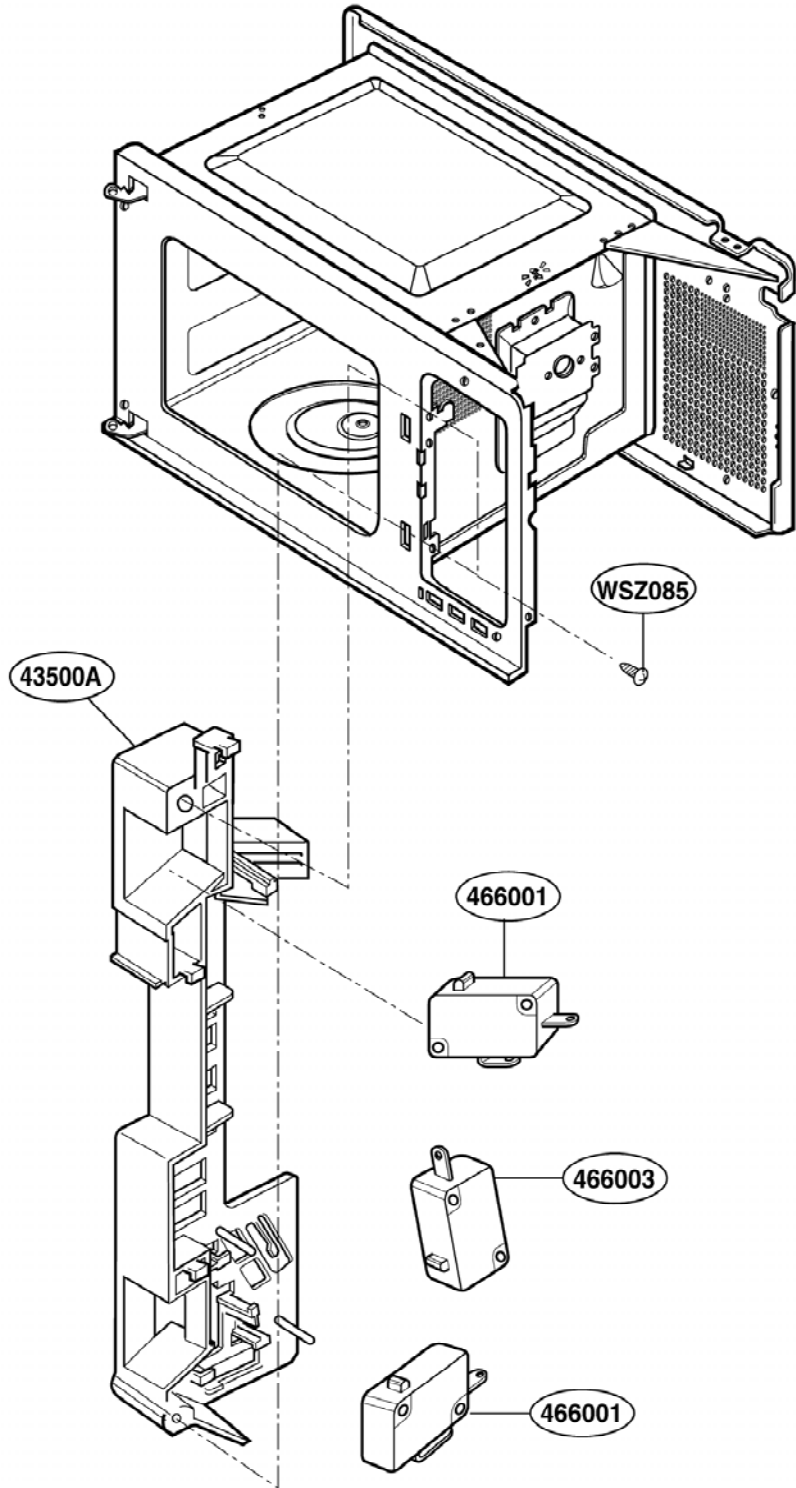

----- Manual continues below -----

EXPLODED VIEW

INTRODUCTION

Model : GT4175SP

P/NO : 3828W5S4063

DOOR PARTS

CONTROL PANEL PARTS

OVEN CAVITY PARTS

LATCH BOARD PARTS

INTERIOR PARTS (I)

Model: GT4175SPQ-0
GT4175SPB-0
GT4175SPT-0
GT4175SPS-0

Check the rating label of **Model** and order SVC parts according to the **Model No. E.C.N.**

* Check the Rating Model No. E.C.N.

* Check the Rating Model No. E.C.N.

* Check the Rating Model No. E.C.N.

* Check the Rating Model No. E.C.N.

INTERIOR PARTS (II)

Model: GT4175SPQ-1
GT4175SPB-1
GT4175SPT-1
GT4175SPS-1

Check the rating label of **Model** and order SVC parts according to the **Model No. E.C.N.**

BASE PLATE PARTS

SENSOR PARTS