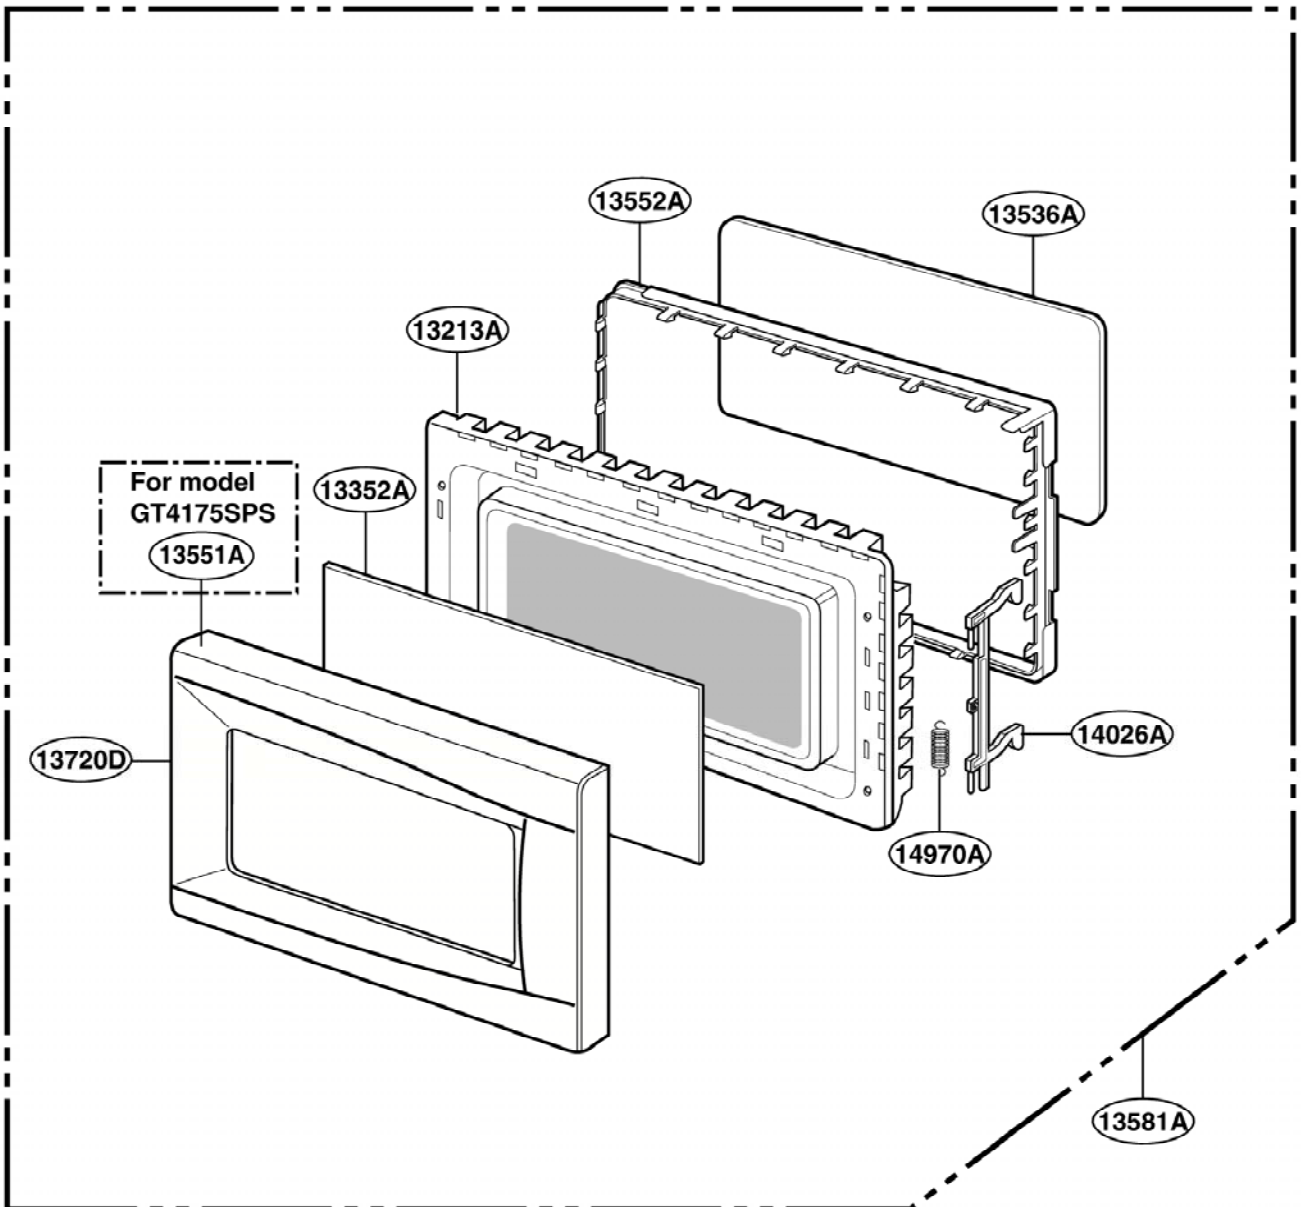

----- Manual continues below -----

EXPLODED VIEW

INTRODUCTION

Model : GT4175SP

P/NO : 3828W5S4063

DOOR PARTS

CONTROL PANEL PARTS

OVEN CAVITY PARTS

LATCH BOARD PARTS

INTERIOR PARTS (I)

Model: GT4175SPQ-0
GT4175SPB-0
GT4175SPT-0
GT4175SPS-0

Check the rating label of **Model** and order SVC parts according to the **Model No. E.C.N.**

* Check the Rating Model No. E.C.N.

* Check the Rating Model No. E.C.N.

* Check the Rating Model No. E.C.N.

* Check the Rating Model No. E.C.N.

INTERIOR PARTS (II)

Model: GT4175SPQ-1
GT4175SPB-1
GT4175SPT-1
GT4175SPS-1

Check the rating label of **Model** and order SVC parts according to the **Model No. E.C.N.**

BASE PLATE PARTS

SENSOR PARTS