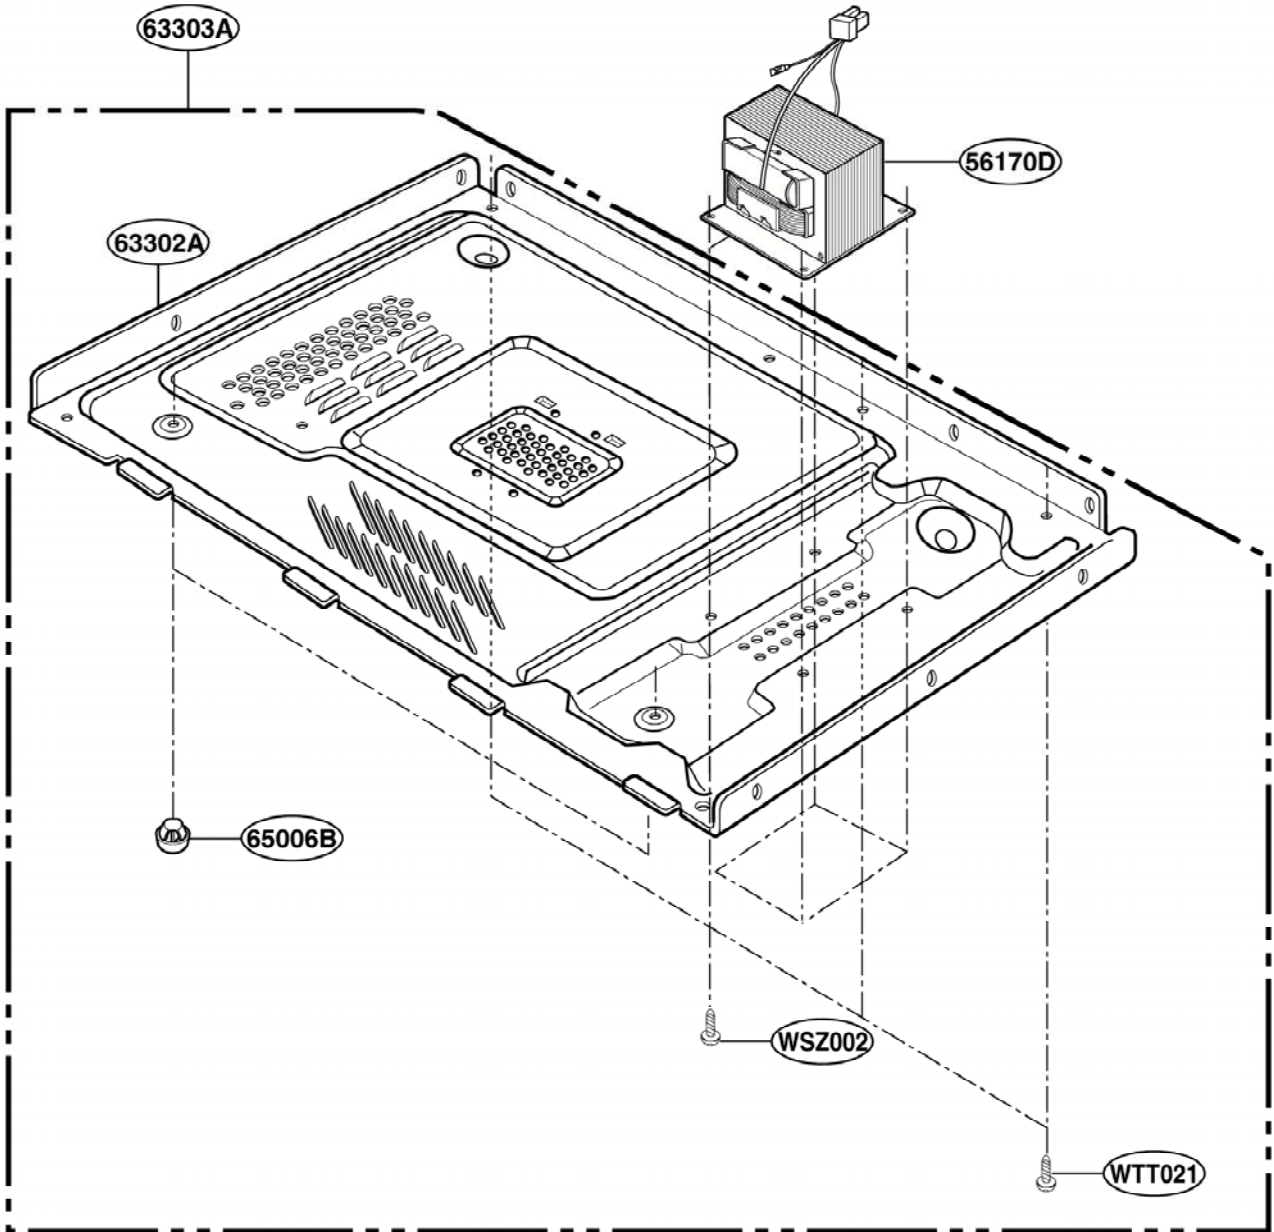

----- Manual continues below -----

EXPLODED VIEW

INTRODUCTION

Model : GT4175SP

P/NO : 3828W5S4063

DOOR PARTS

CONTROL PANEL PARTS

OVEN CAVITY PARTS

LATCH BOARD PARTS

INTERIOR PARTS (I)

Model: GT4175SPQ-0
GT4175SPB-0
GT4175SPT-0
GT4175SPS-0

Check the rating label of **Model** and order SVC parts according to the **Model No. E.C.N.**

* Check the Rating Model No. E.C.N.

* Check the Rating Model No. E.C.N.

* Check the Rating Model No. E.C.N.

* Check the Rating Model No. E.C.N.

INTERIOR PARTS (II)

Model: GT4175SPQ-1
GT4175SPB-1
GT4175SPT-1
GT4175SPS-1

Check the rating label of **Model** and order SVC parts according to the **Model No. E.C.N.**

BASE PLATE PARTS

SENSOR PARTS