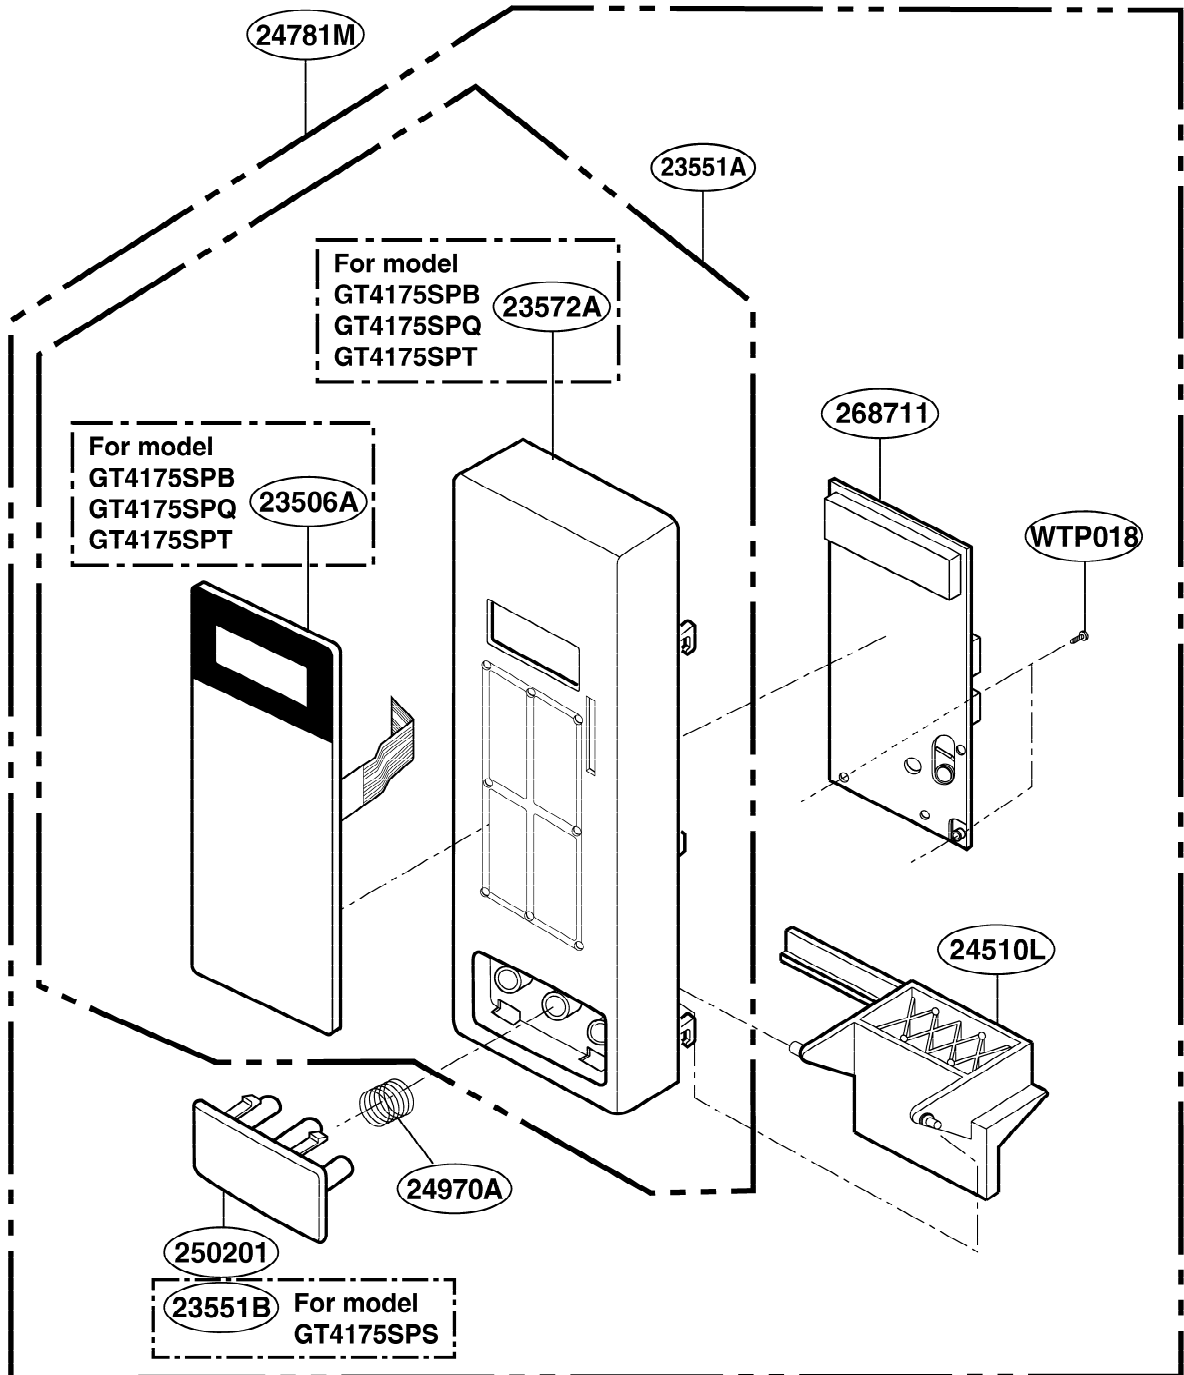

----- Manual continues below -----

EXPLODED VIEW

INTRODUCTION

Model : GT4175SP

P/NO : 3828W5S4063

DOOR PARTS

CONTROL PANEL PARTS

OVEN CAVITY PARTS

LATCH BOARD PARTS

INTERIOR PARTS (I)

Model: GT4175SPQ-0
GT4175SPB-0
GT4175SPT-0
GT4175SPS-0

Check the rating label of **Model** and order SVC parts according to the **Model No. E.C.N.**

* Check the Rating Model No. E.C.N.

* Check the Rating Model No. E.C.N.

* Check the Rating Model No. E.C.N.

* Check the Rating Model No. E.C.N.

INTERIOR PARTS (II)

Model: GT4175SPQ-1
GT4175SPB-1
GT4175SPT-1
GT4175SPS-1

Check the rating label of **Model** and order SVC parts according to the **Model No. E.C.N.**