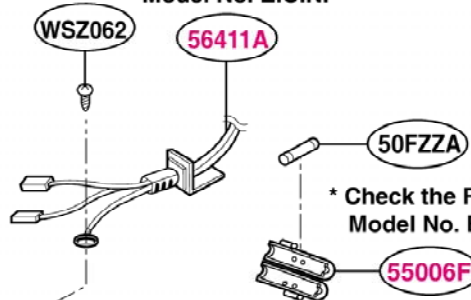

----- Manual continues below -----

EXPLODED VIEW

INTRODUCTION

Model : GT4175SP

P/NO : 3828W5S4063

DOOR PARTS

CONTROL PANEL PARTS

OVEN CAVITY PARTS

LATCH BOARD PARTS

INTERIOR PARTS (I)

Model: GT4175SPQ-0
GT4175SPB-0
GT4175SPT-0
GT4175SPS-0

Check the rating label of **Model** and order SVC parts according to the **Model No. E.C.N.**

* Check the Rating Model No. E.C.N.

* Check the Rating Model No. E.C.N.

* Check the Rating Model No. E.C.N.

* Check the Rating Model No. E.C.N.

INTERIOR PARTS (II)

Model: GT4175SPQ-1
GT4175SPB-1
GT4175SPT-1
GT4175SPS-1

Check the rating label of **Model** and order SVC parts according to the **Model No. E.C.N.**