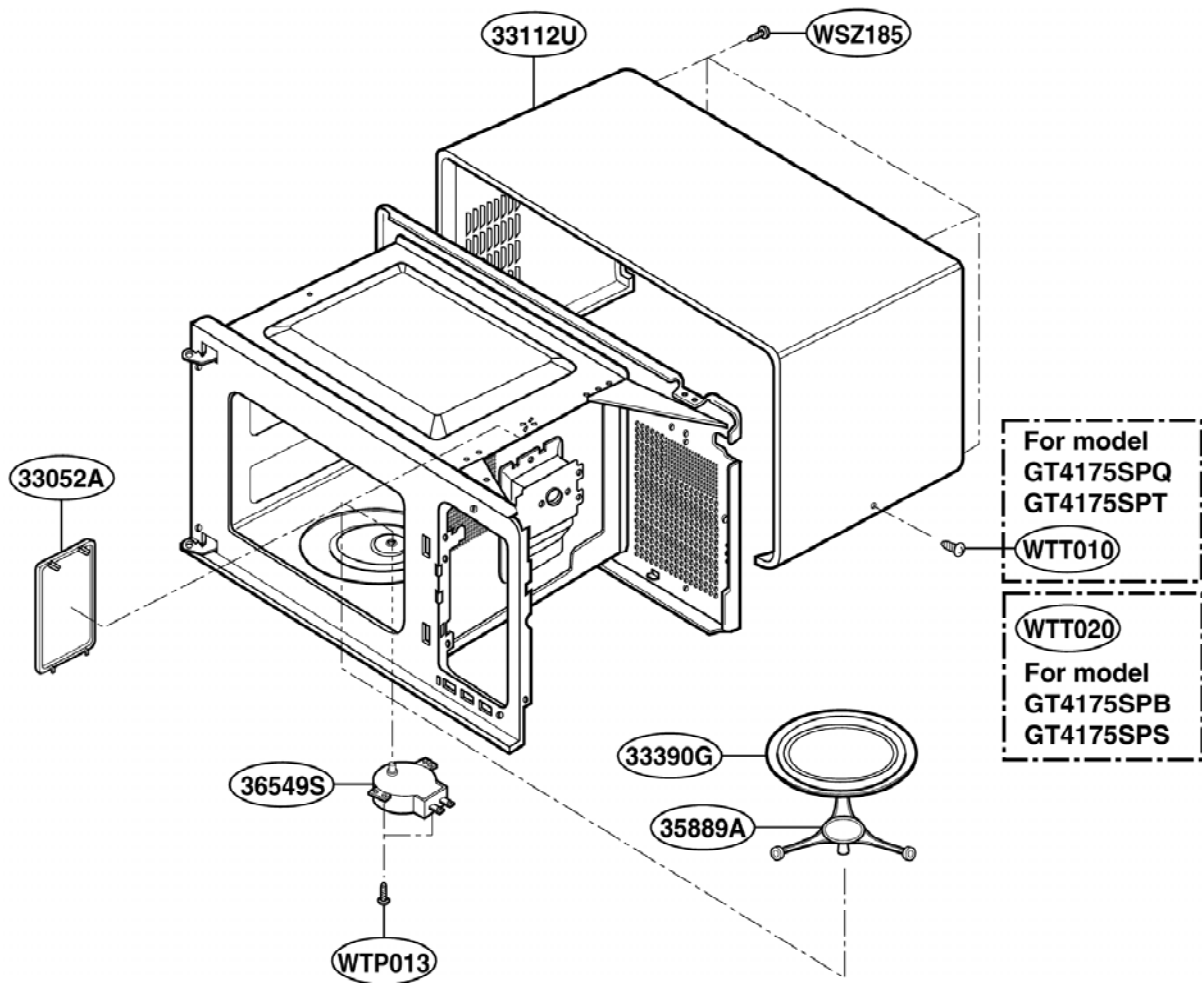

----- Manual continues below -----

EXPLODED VIEW

INTRODUCTION

Model : GT4175SP

P/NO : 3828W5S4063

DOOR PARTS

CONTROL PANEL PARTS

OVEN CAVITY PARTS

LATCH BOARD PARTS

INTERIOR PARTS (I)

Model: GT4175SPQ-0
GT4175SPB-0
GT4175SPT-0
GT4175SPS-0

Check the rating label of **Model** and order SVC parts according to the **Model No. E.C.N.**

* Check the Rating Model No. E.C.N.

* Check the Rating Model No. E.C.N.

* Check the Rating Model No. E.C.N.

* Check the Rating Model No. E.C.N.

INTERIOR PARTS (II)

Model: GT4175SPQ-1
GT4175SPB-1
GT4175SPT-1
GT4175SPS-1

Check the rating label of **Model** and order SVC parts according to the **Model No. E.C.N.**

BASE PLATE PARTS

SENSOR PARTS