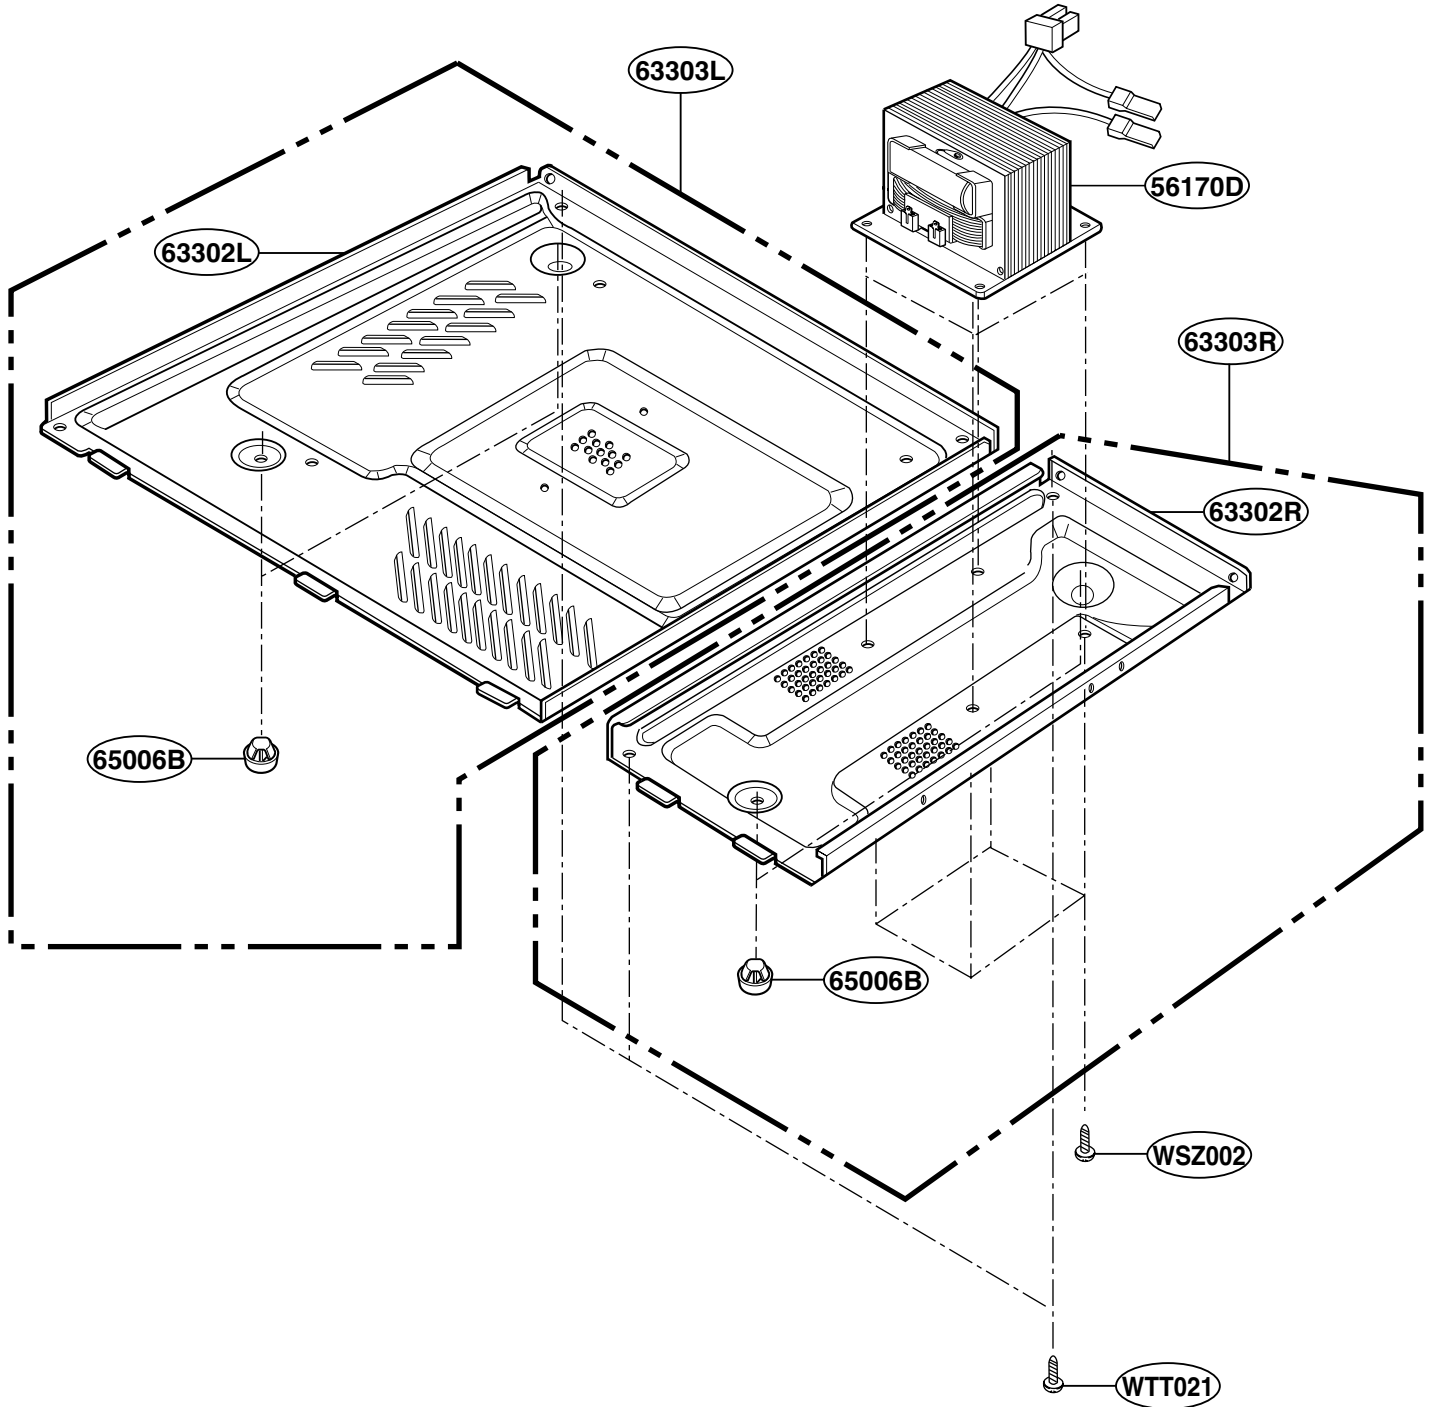

# LATCH BOARD PARTS

For model: GT4185SK

# INTERIOR PARTS

For model: GT4185SK

# BASE PLATE PARTS

For model: GT4185SK