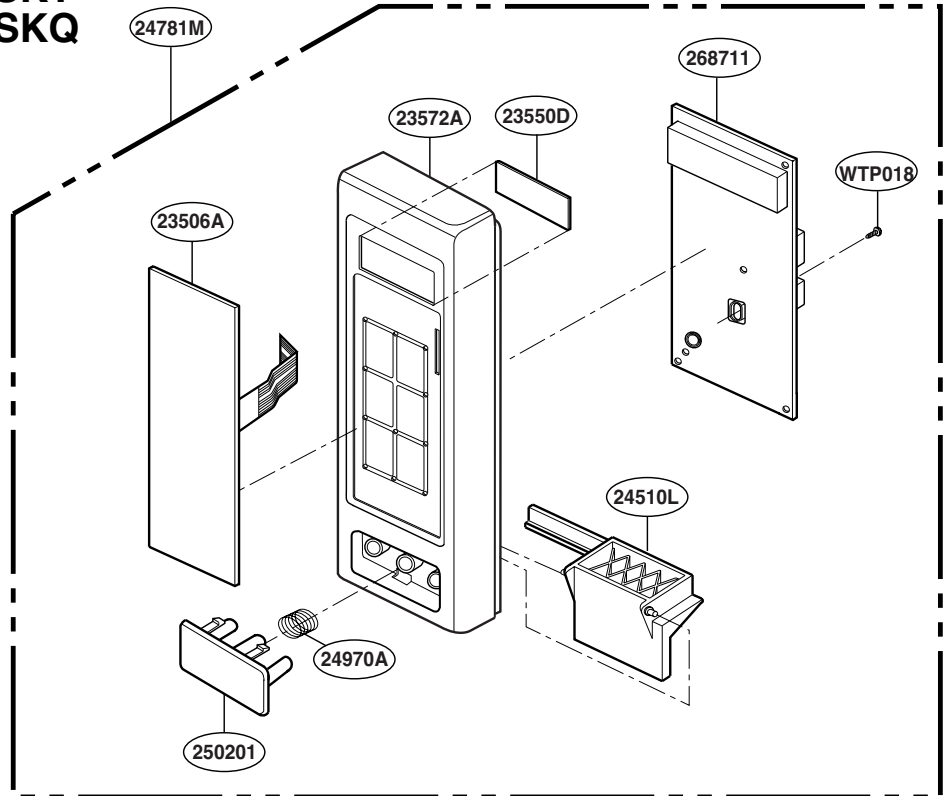

CONTROLLER PARTS

For model: GT4185SKB
GT4185SKT
GT4185SKQ