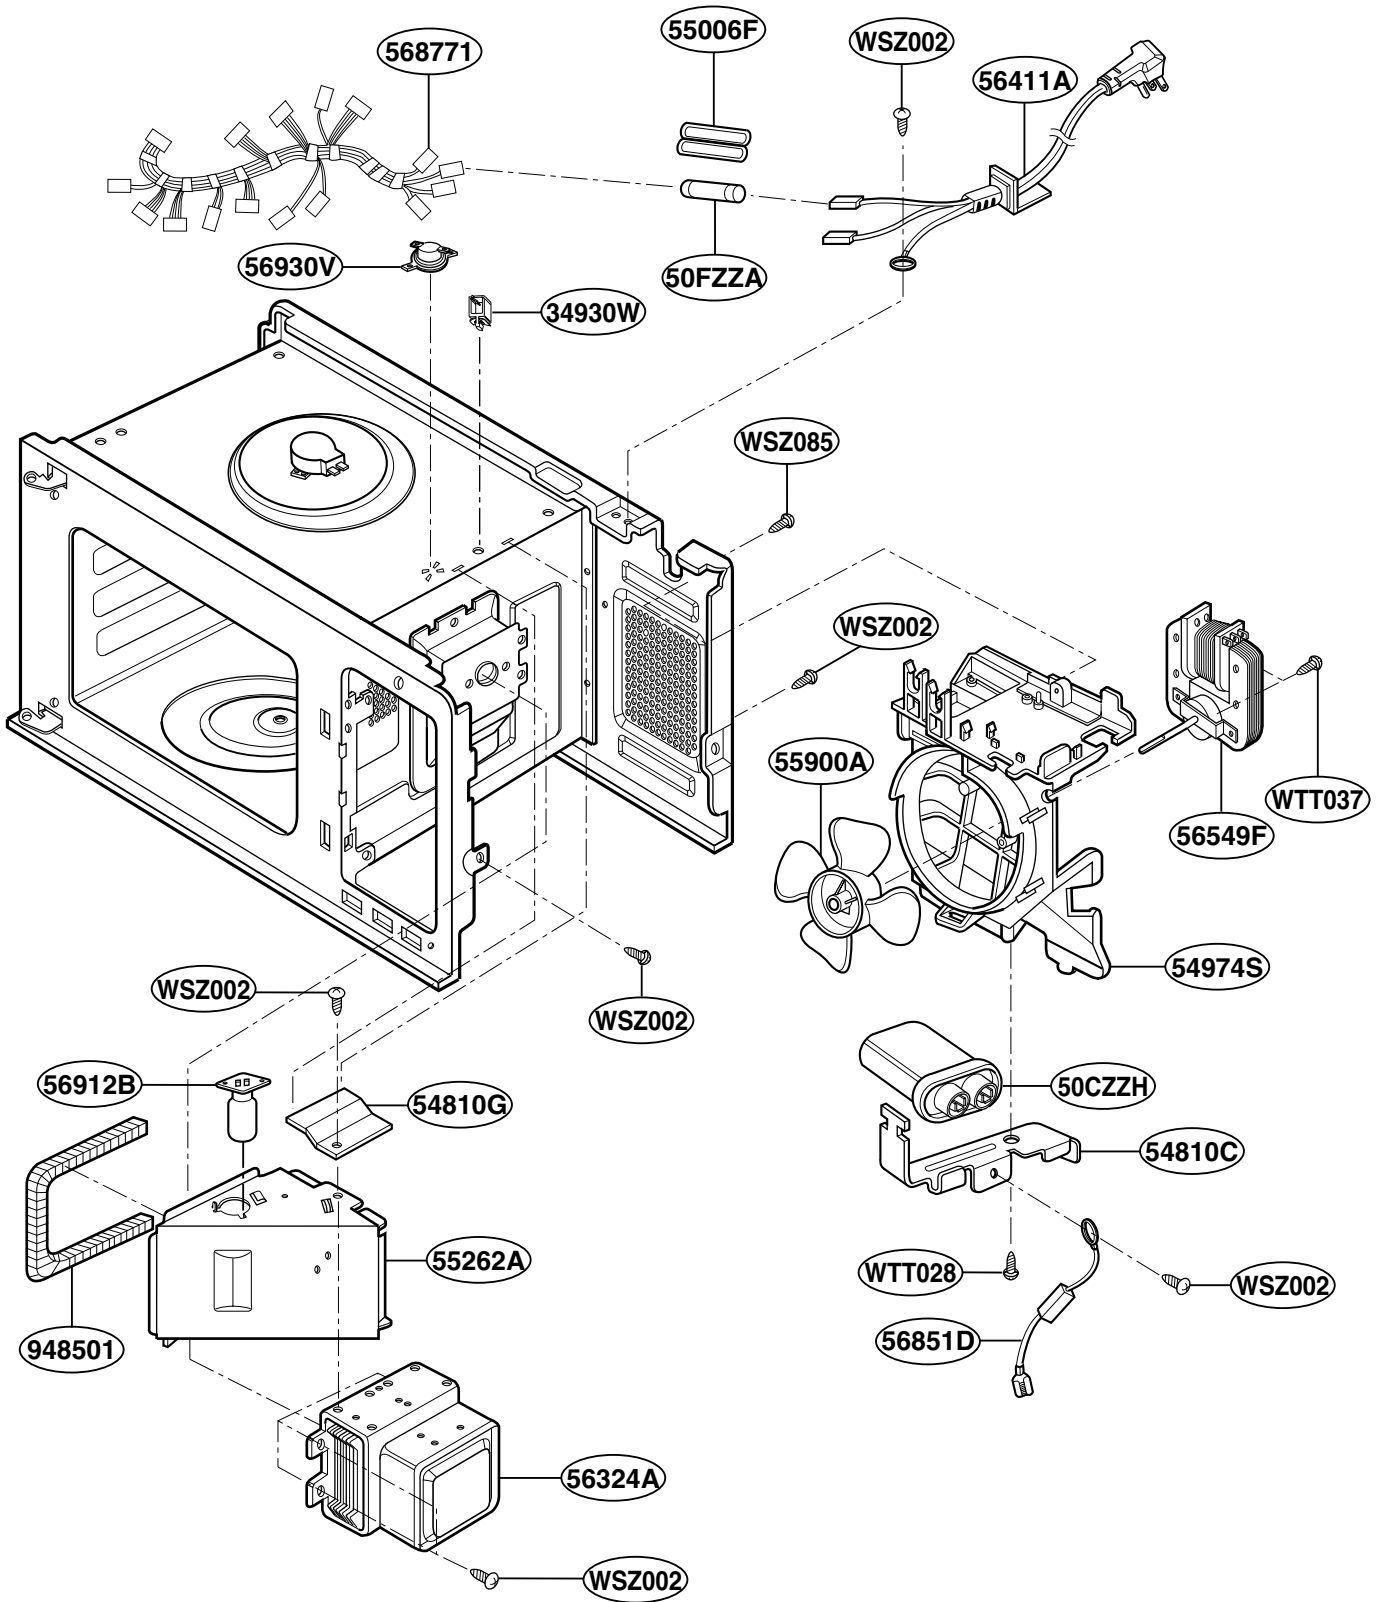

# OVEN CAVITY PARTS

For model: GT4185SK

# LATCH BOARD PARTS

For model: GT4185SK

# BASE PLATE PARTS

For model: GT4185SK