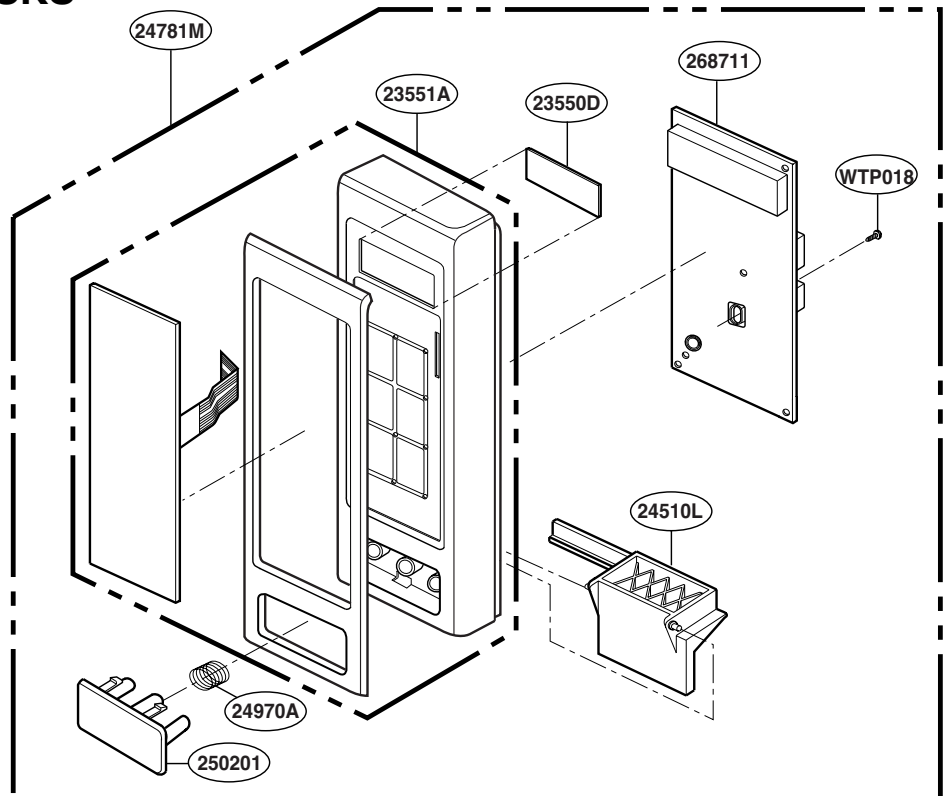

For model: GT4185SKS