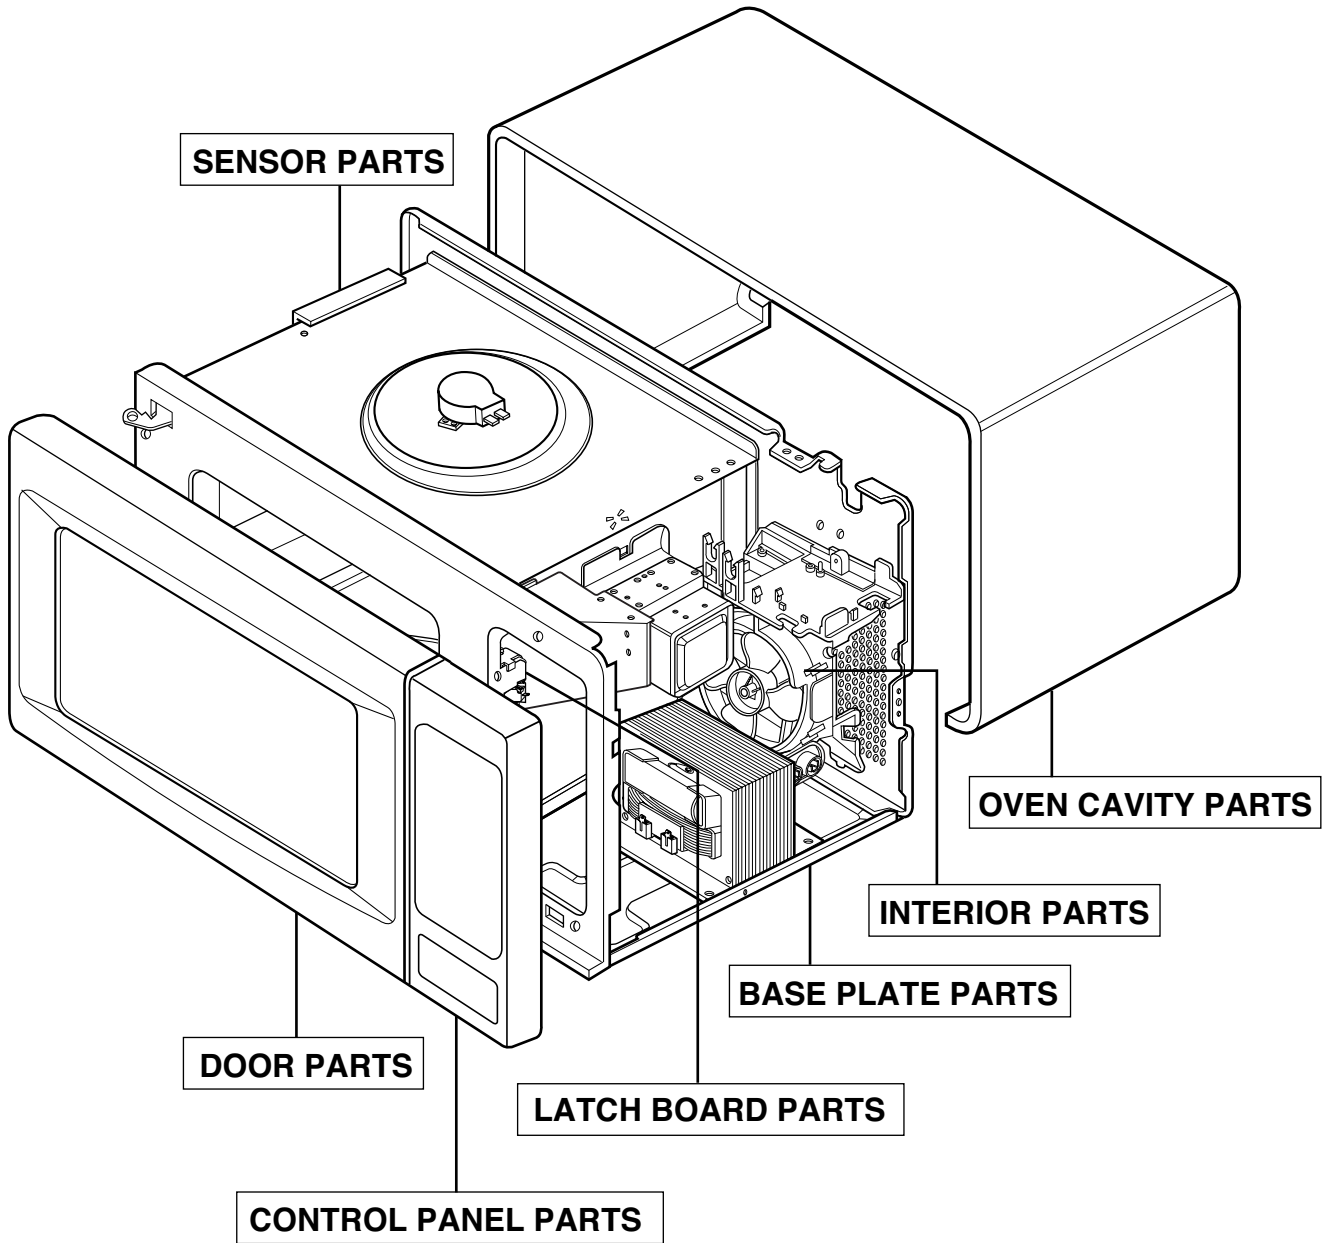

# DOOR PARTS

For model: GT4185SK