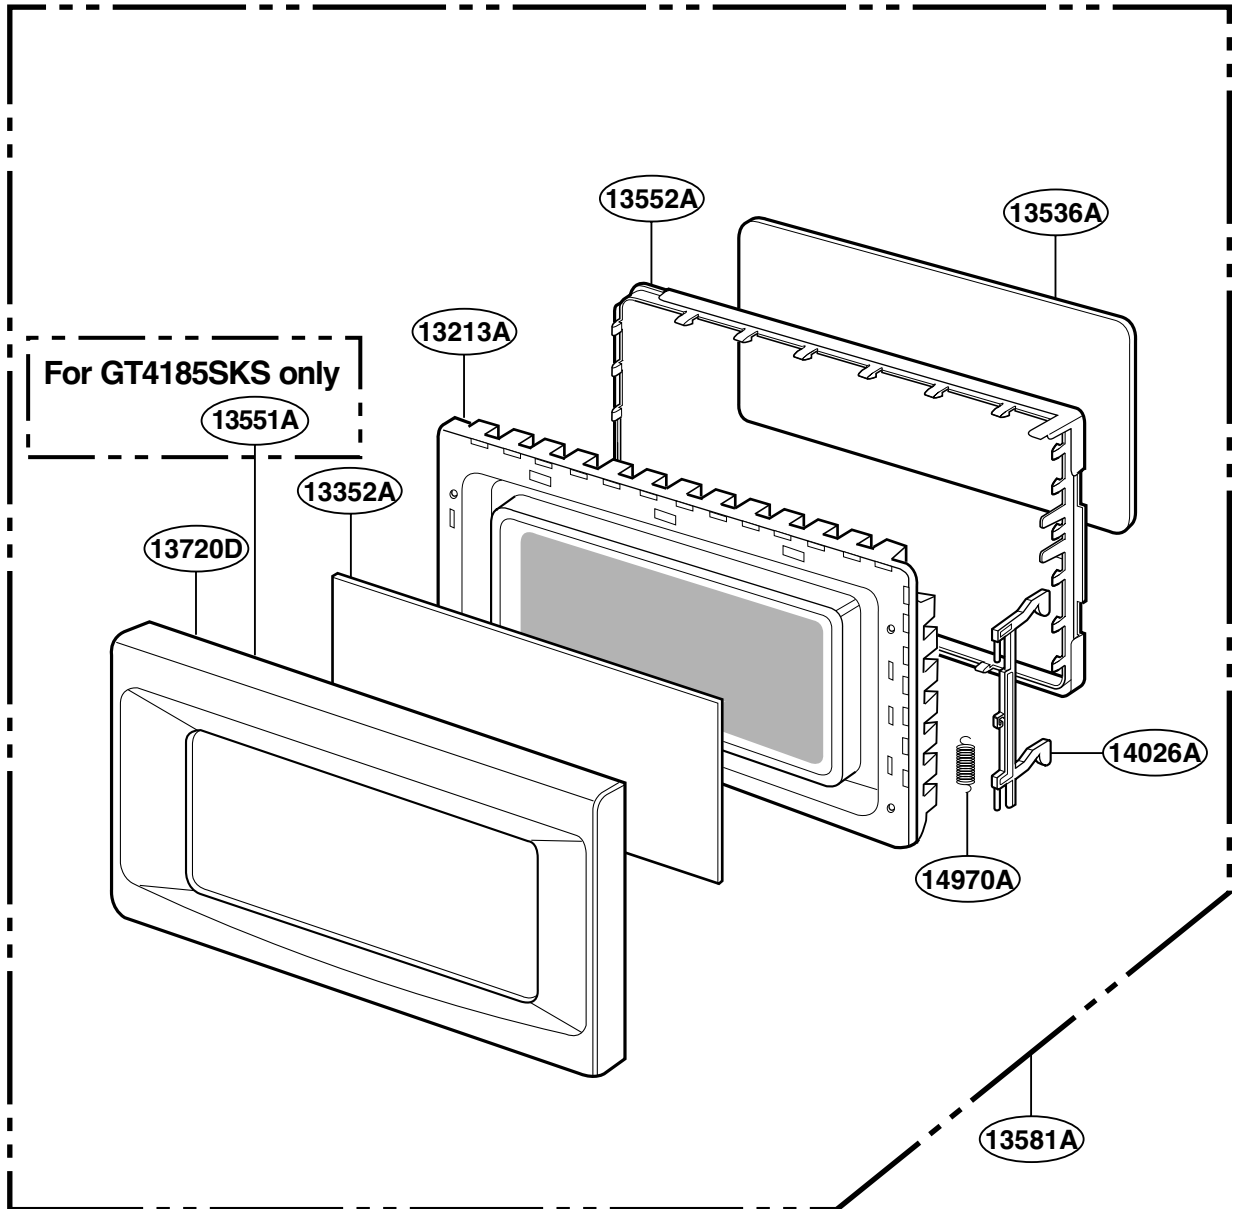

# DOOR PARTS

For model: GT4185SK