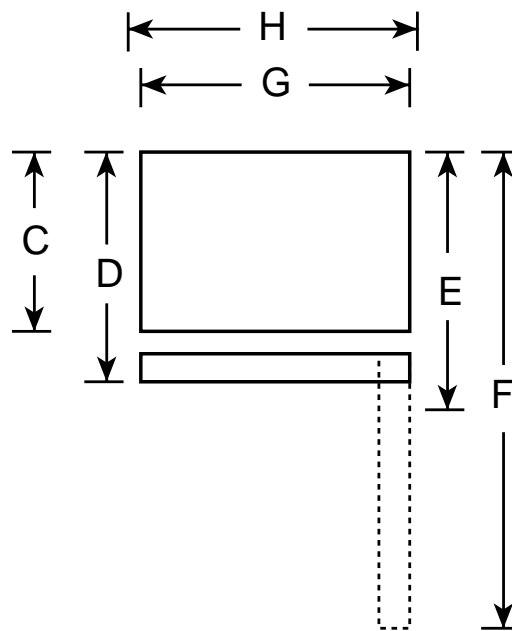

# GE GTS20ICNWW Owner's Manual

[Shop genuine replacement parts for GE GTS20ICNWW](#)

[Find Your GE Refrigerator Parts - Select From 27438 Models](#)

----- Manual continues below -----

GE Appliances

## GTS20ICN – GE 20.0 Cu. Ft. Top-Freezer Refrigerator

Dimensions (in inches)

Front View

Top View

|                    |                          |
|--------------------|--------------------------|
| Overall Dimensions | Height to top of hinge   |
|                    | Height to top of case    |
|                    | Height to mid-freezer    |
|                    | Case depth without door  |
|                    | Case depth less door     |
|                    | Case depth with door     |
|                    | Depth with fresh food    |
| Air Clearances     | Width (in.) <b>G</b>     |
|                    | Width with door open 90° |
|                    | Each side (in.)          |
|                    | Top (in.)                |
|                    | Back (in.)               |