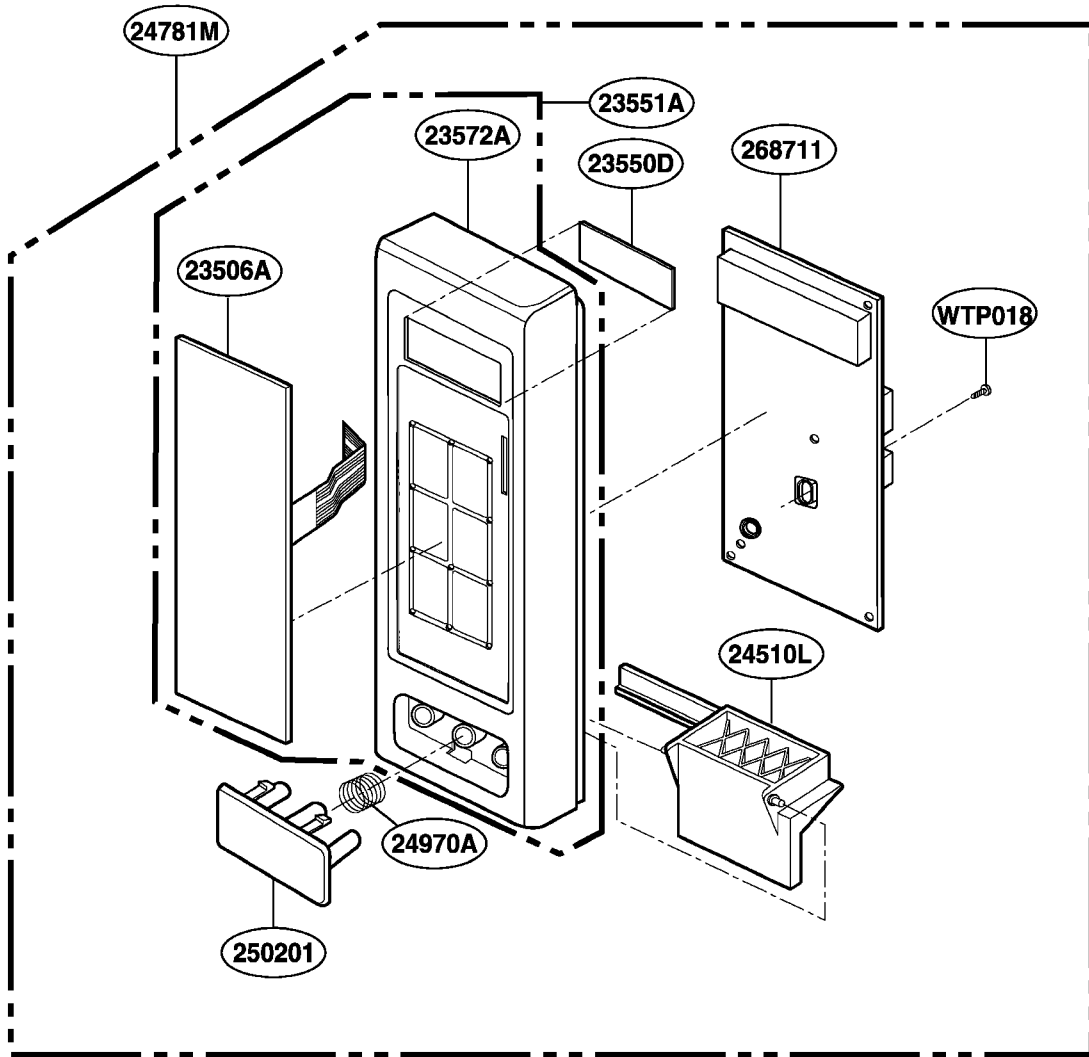

EXPLODED VIEW

INTRODUCTION

JES1039

JES1036

DOOR PARTS

CONTROL PANEL PARTS

OVEN CAVITY PARTS

LATCH BOARD PARTS

INTERIOR PARTS (I)

Model: JES1039WJ 01
JES1039BJ 01
JES1036WK 01
JES1036BK 01

Check the rating label of **Model** and order SVC parts according to the **Model No.**

INTERIOR PARTS (II)

Model: JES1039WJ 02
JES1039BJ 02
JES1036WK 02

Check the rating label of **Model** and order SVC parts according to the **Model No.**

BASE PLATE PARTS