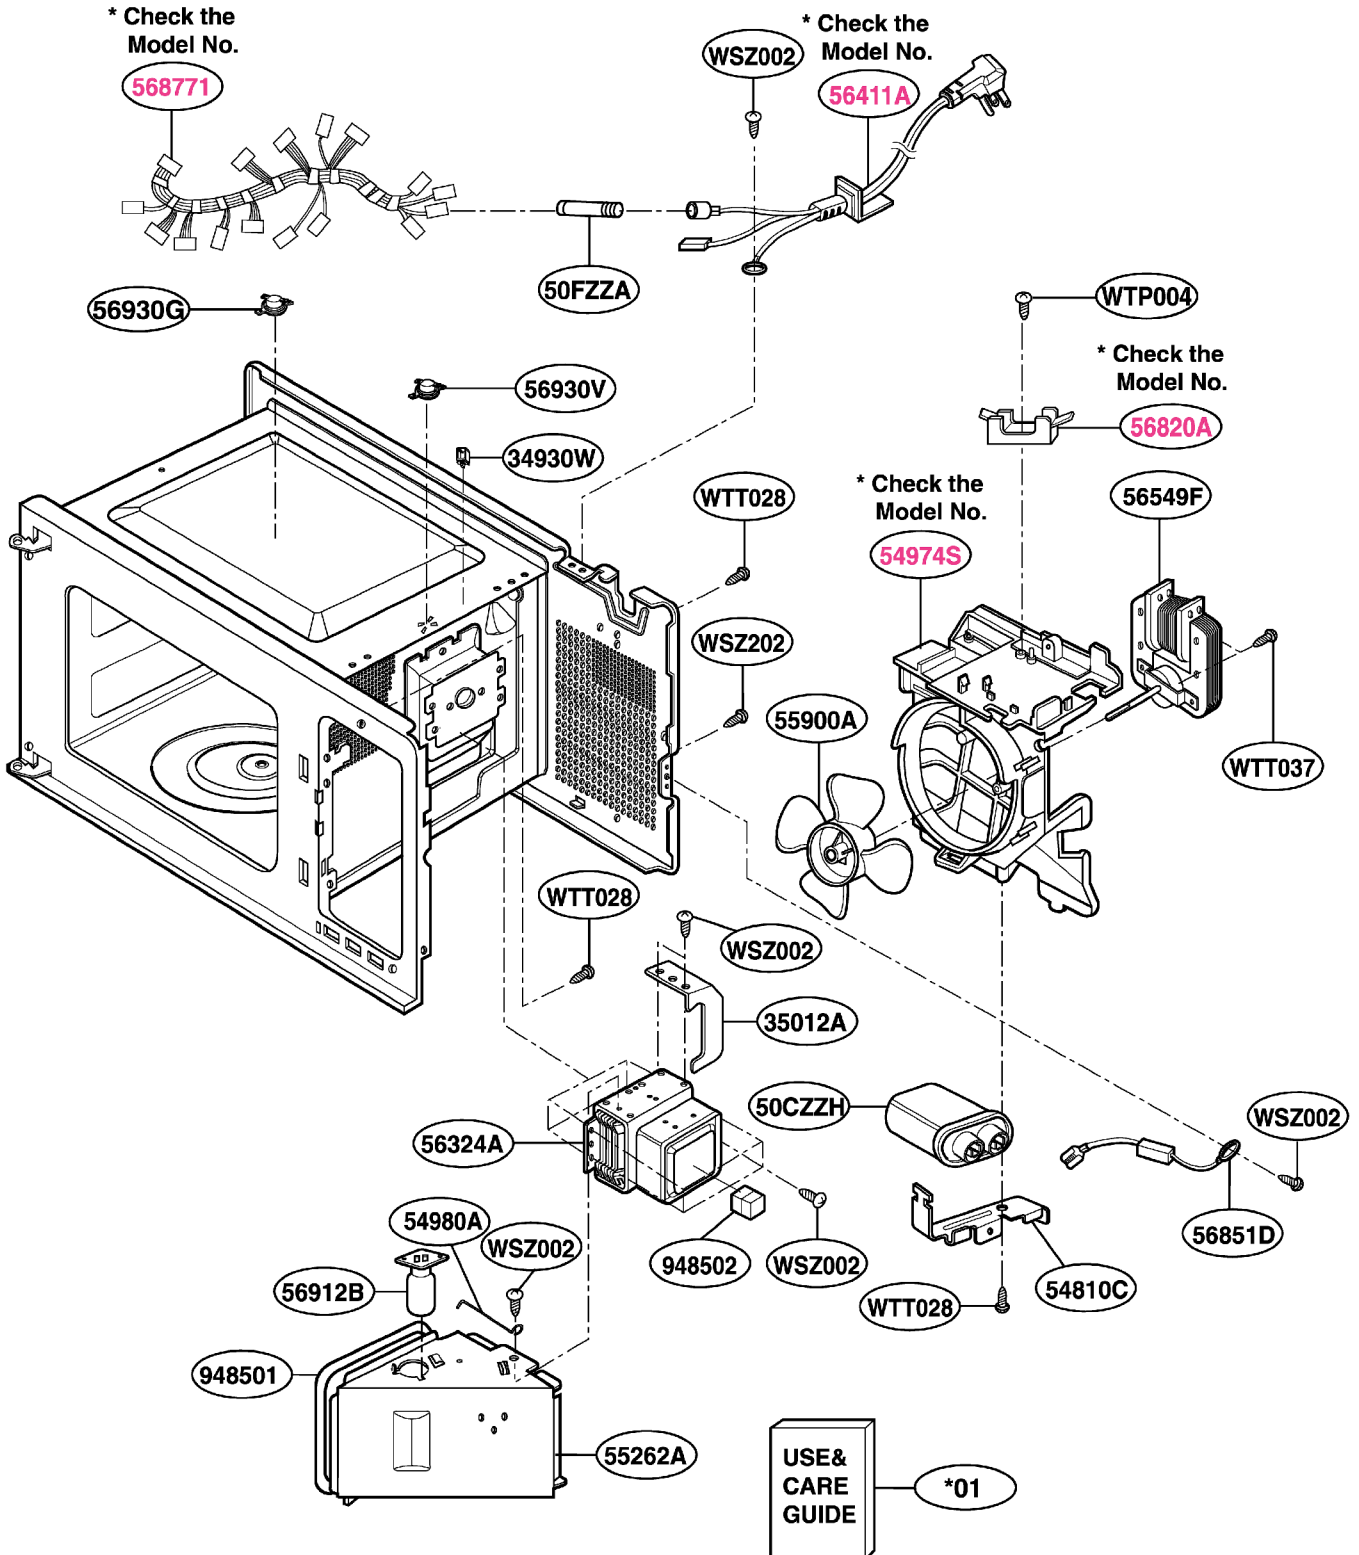

EXPLODED VIEW

INTRODUCTION

JES1039

JES1036

DOOR PARTS

CONTROL PANEL PARTS

OVEN CAVITY PARTS

LATCH BOARD PARTS

INTERIOR PARTS (I)

Model: JES1039WJ 01
JES1039BJ 01
JES1036WK 01
JES1036BK 01

Check the rating label of **Model** and order SVC parts according to the **Model No.**

INTERIOR PARTS (II)

Model: JES1039WJ 02
JES1039BJ 02
JES1036WK 02

Check the rating label of **Model** and order SVC parts according to the **Model No.**

BASE PLATE PARTS