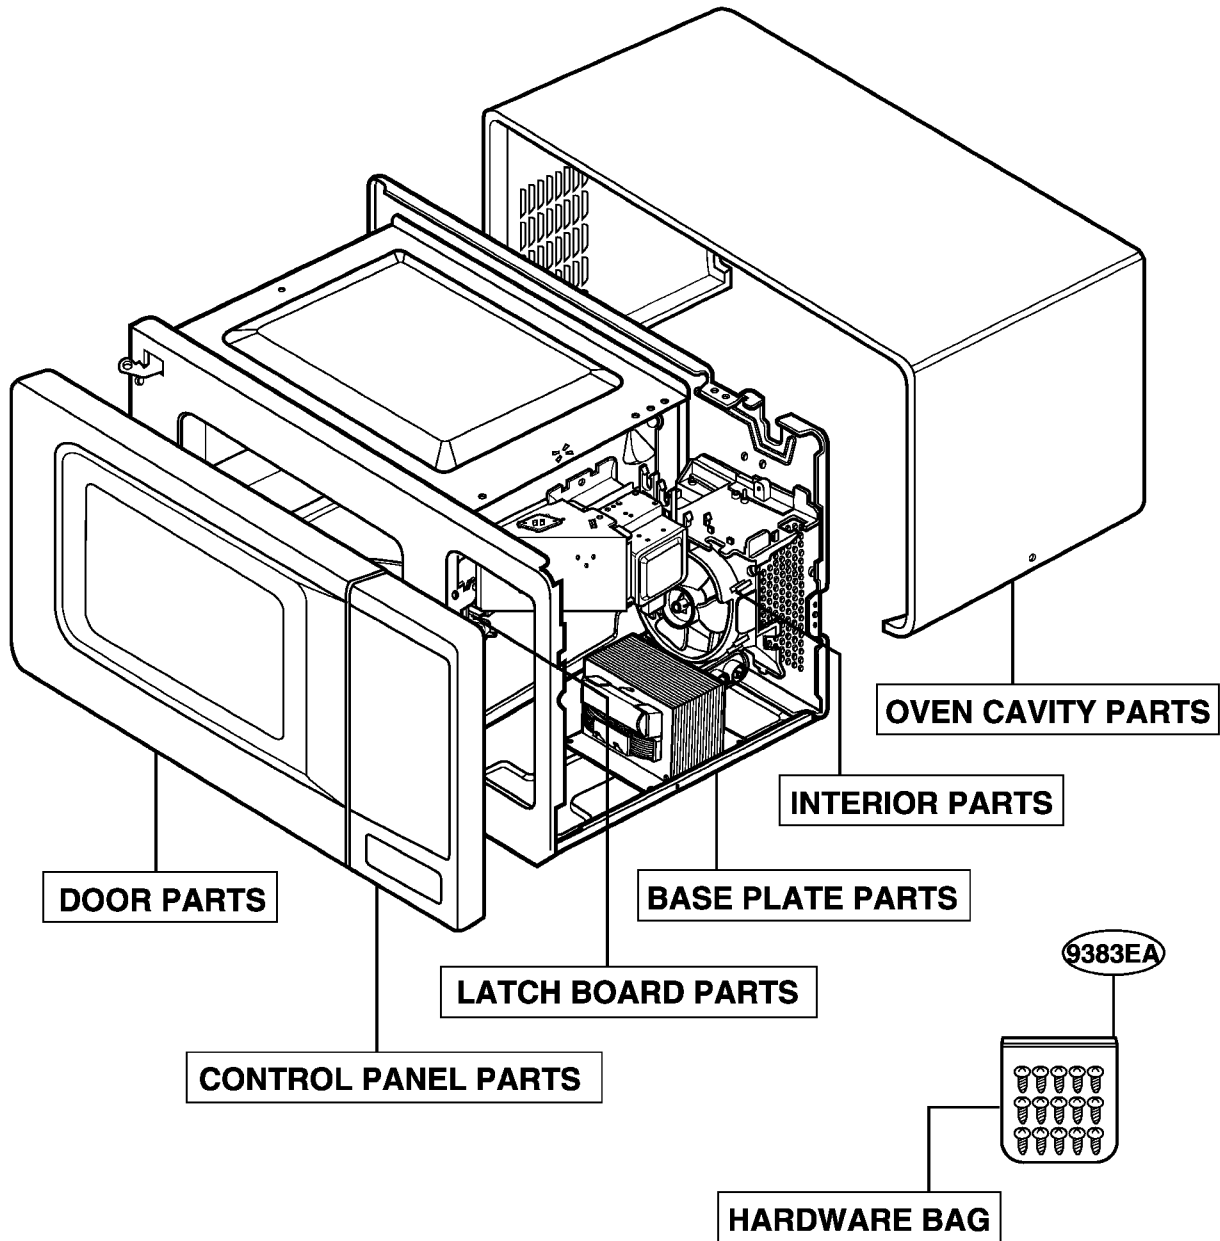

EXPLODED VIEW

INTRODUCTION

JES1039

JES1036

DOOR PARTS

CONTROL PANEL PARTS

OVEN CAVITY PARTS

LATCH BOARD PARTS

INTERIOR PARTS (I)

Model: JES1039WJ 01
JES1039BJ 01
JES1036WK 01
JES1036BK 01

Check the rating label of **Model** and order SVC parts according to the **Model No.**

INTERIOR PARTS (II)

Model: JES1039WJ 02
JES1039BJ 02
JES1036WK 02

Check the rating label of **Model** and order SVC parts according to the **Model No.**

BASE PLATE PARTS