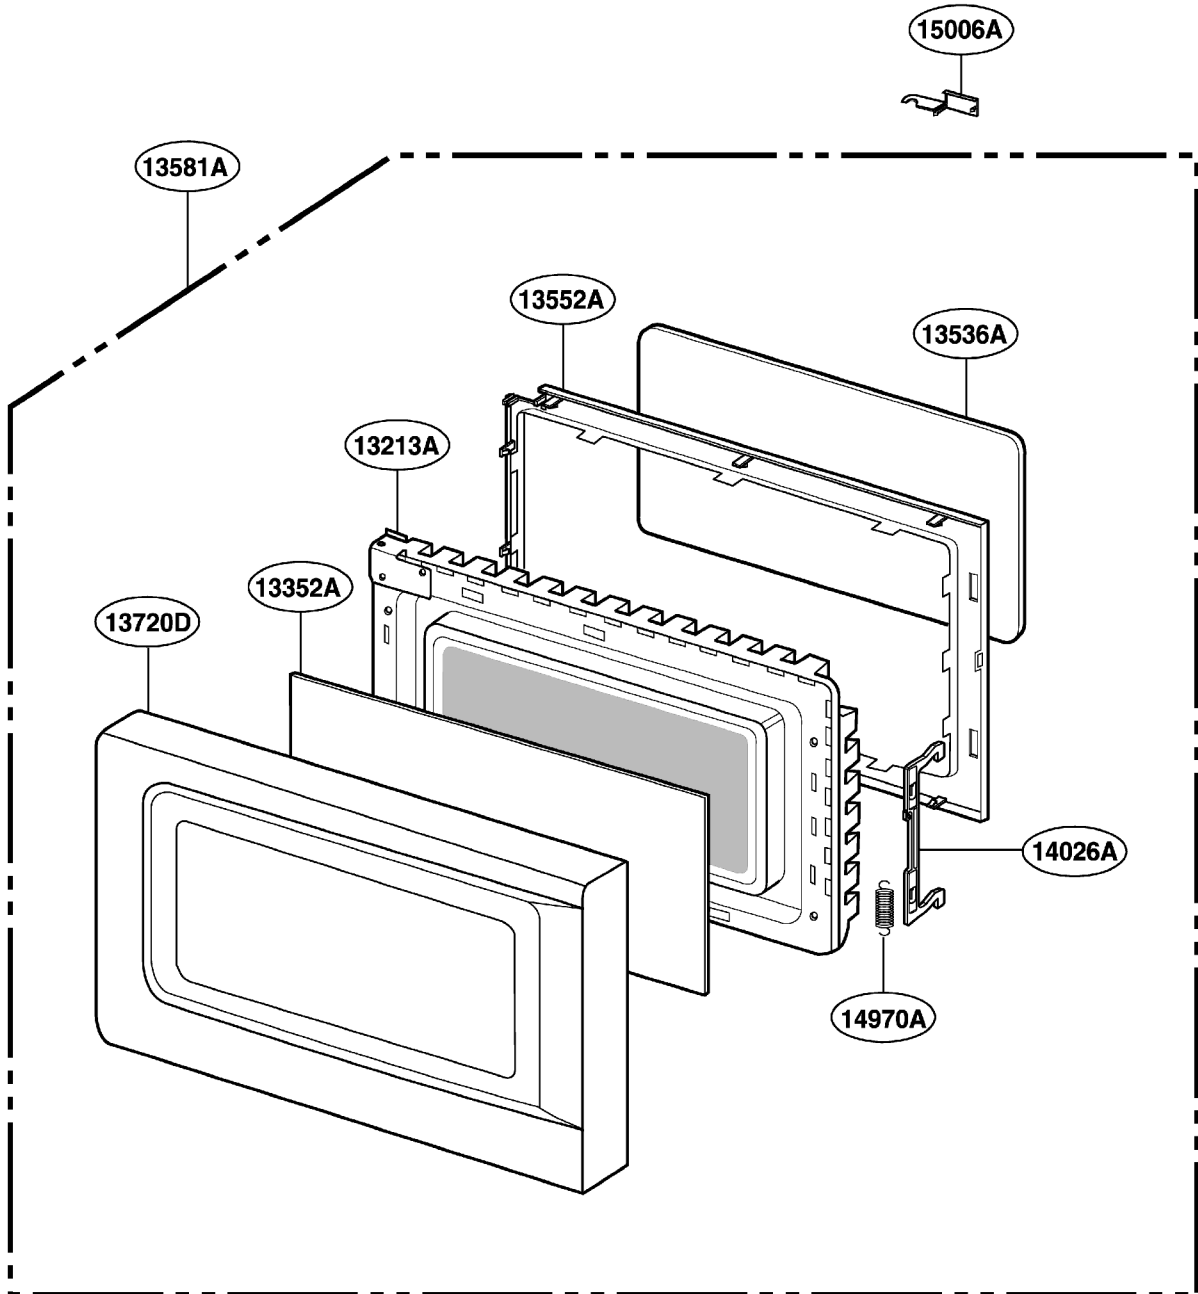

EXPLODED VIEW

INTRODUCTION

JES1039

JES1036

DOOR PARTS

CONTROL PANEL PARTS

OVEN CAVITY PARTS

LATCH BOARD PARTS

INTERIOR PARTS (I)

Model: JES1039WJ 01
JES1039BJ 01
JES1036WK 01
JES1036BK 01

Check the rating label of **Model** and order SVC parts according to the **Model No.**

INTERIOR PARTS (II)

Model: JES1039WJ 02
JES1039BJ 02
JES1036WK 02

Check the rating label of **Model** and order SVC parts according to the **Model No.**

BASE PLATE PARTS