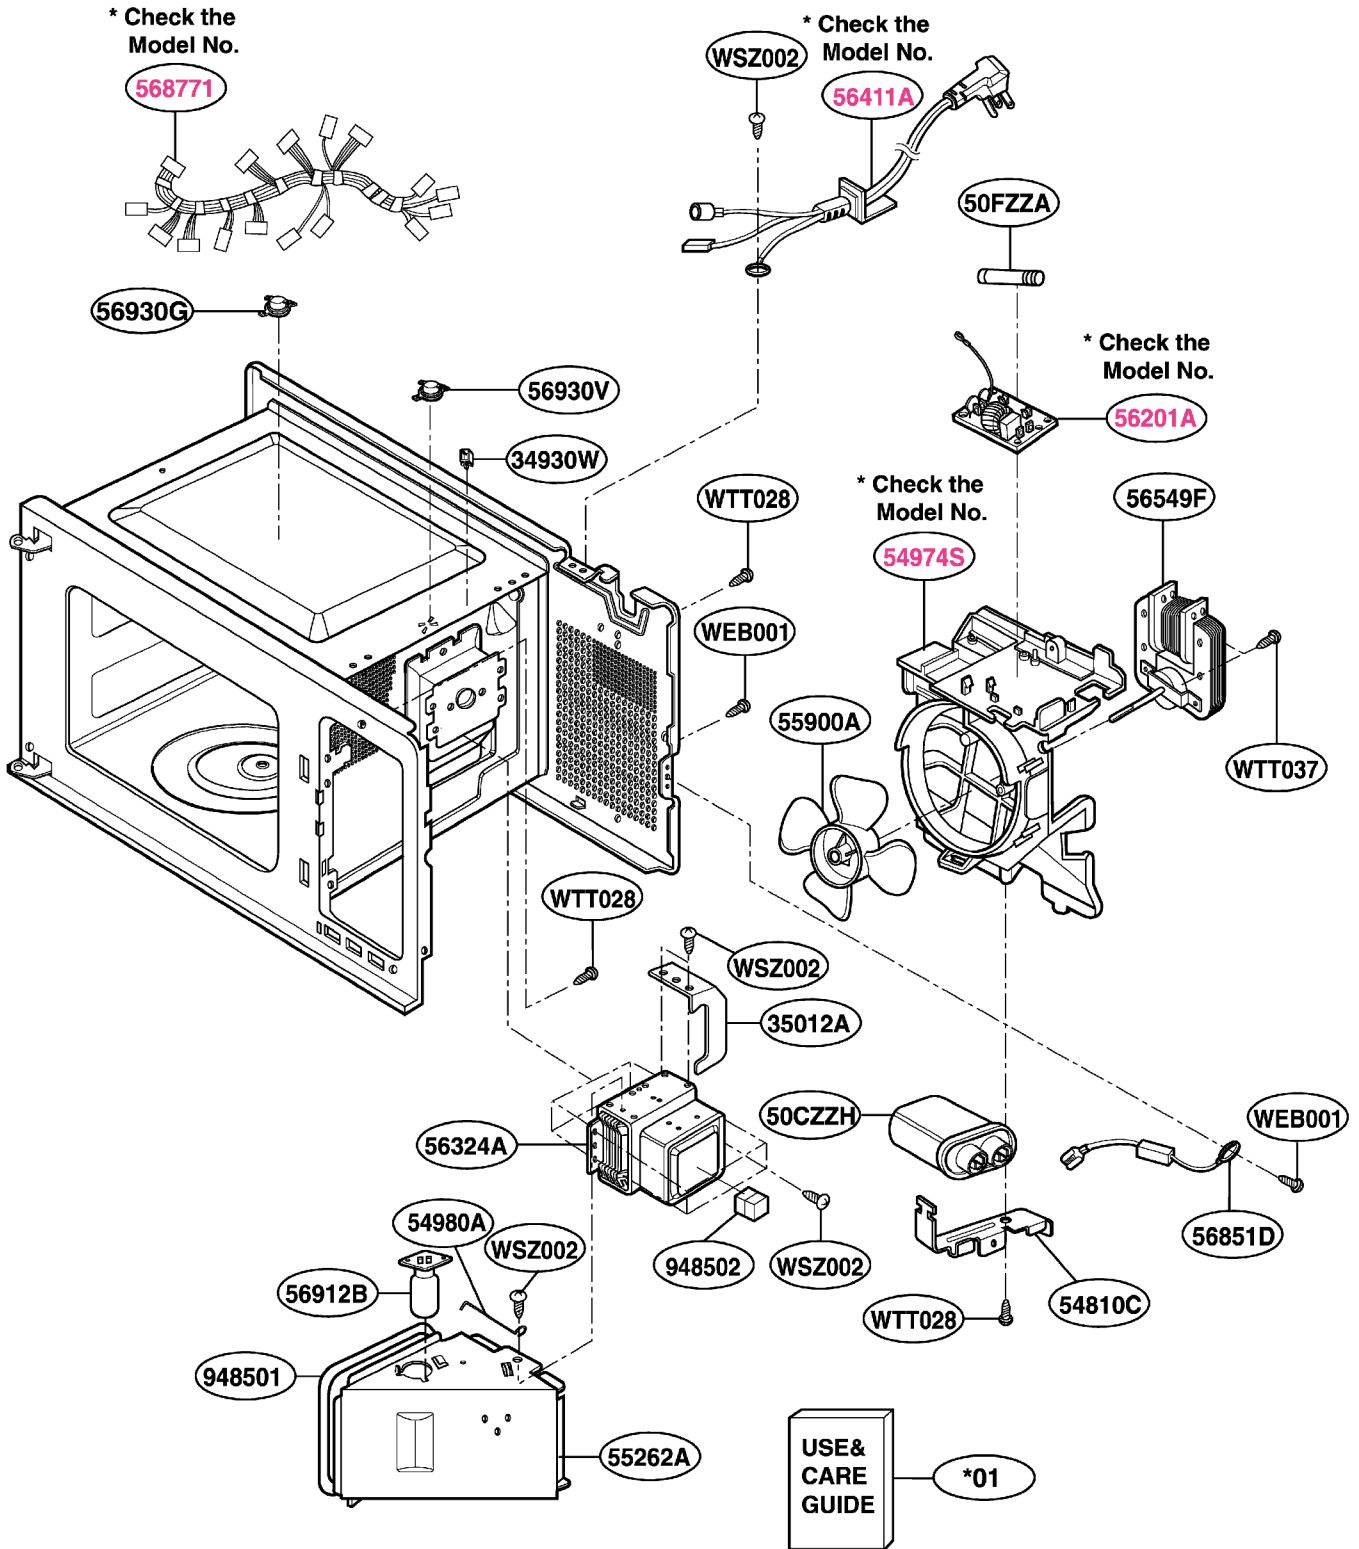

EXPLODED VIEW

INTRODUCTION

JES1039

JES1036

DOOR PARTS

CONTROL PANEL PARTS

OVEN CAVITY PARTS

LATCH BOARD PARTS

INTERIOR PARTS (I)

Model: JES1039WJ 01
JES1039BJ 01
JES1036WK 01
JES1036BK 01

Check the rating label of **Model** and order SVC parts according to the **Model No.**

INTERIOR PARTS (II)

Model: JES1039WJ 02
JES1039BJ 02
JES1036WK 02

Check the rating label of **Model** and order SVC parts according to the **Model No.**

BASE PLATE PARTS