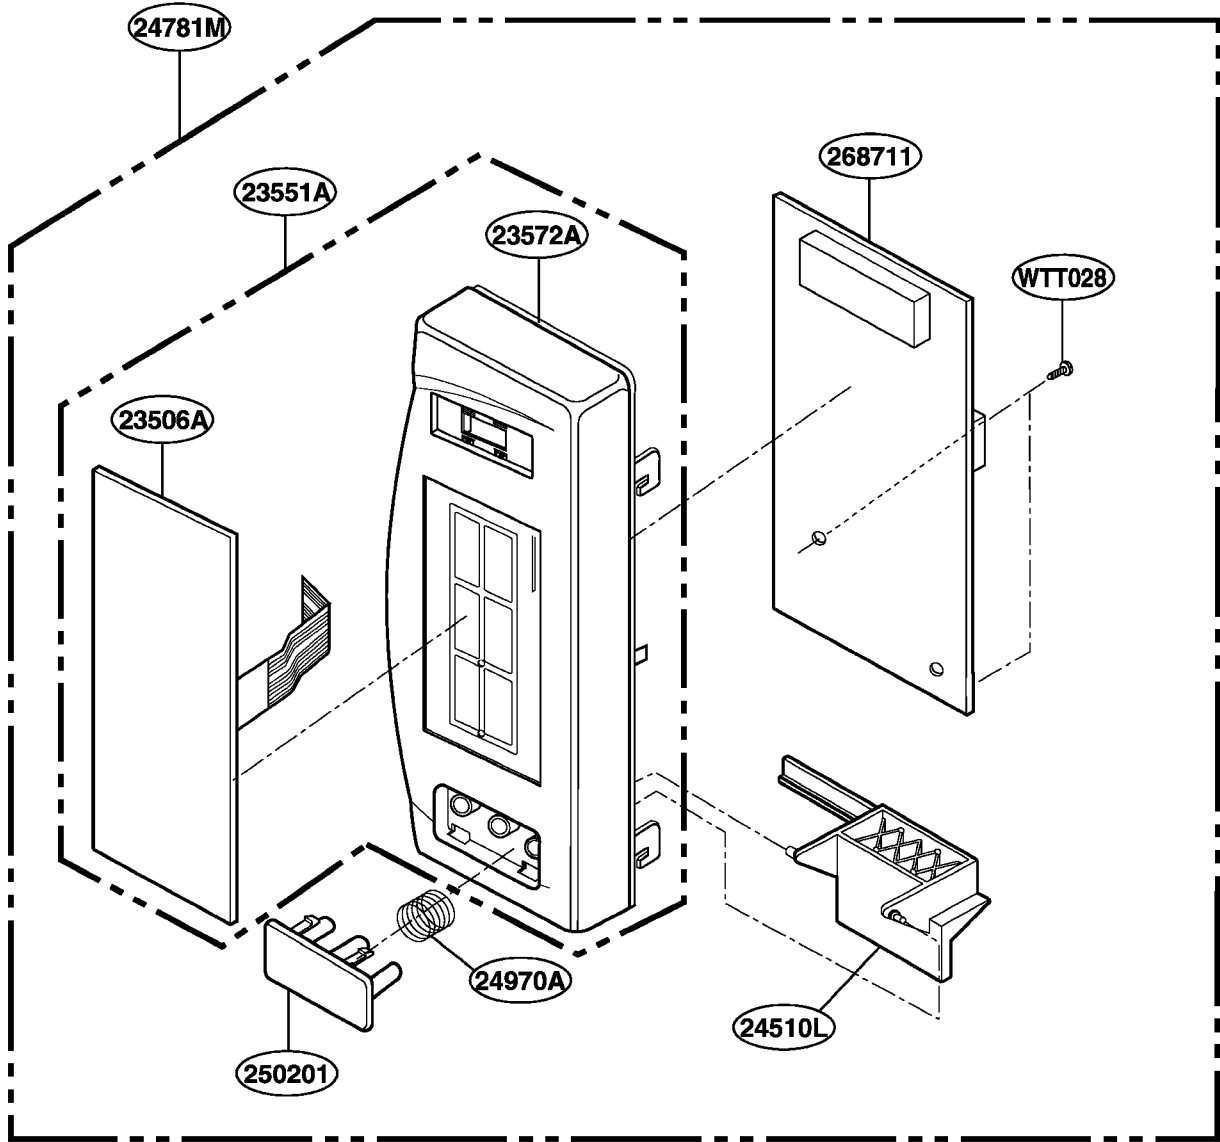

EXPLODED VIEW

INTRODUCTION

JES738

P/NO:3828W5S3558

DOOR PARTS

CONTROLLER PARTS

OVEN CAVITY PARTS

LATCH BOARD PARTS

INTERIOR PARTS (I)

Model: JES738WJ 01
JES738BK 01

Check the rating label of **Model** and order SVC parts according to the **Model No.**

INTERIOR PARTS (II)

Model: JES738WJ 02
JES738BK 02

Check the rating label of **Model** and order SVC parts according to the **Model No.**

BASE PLATE PARTS