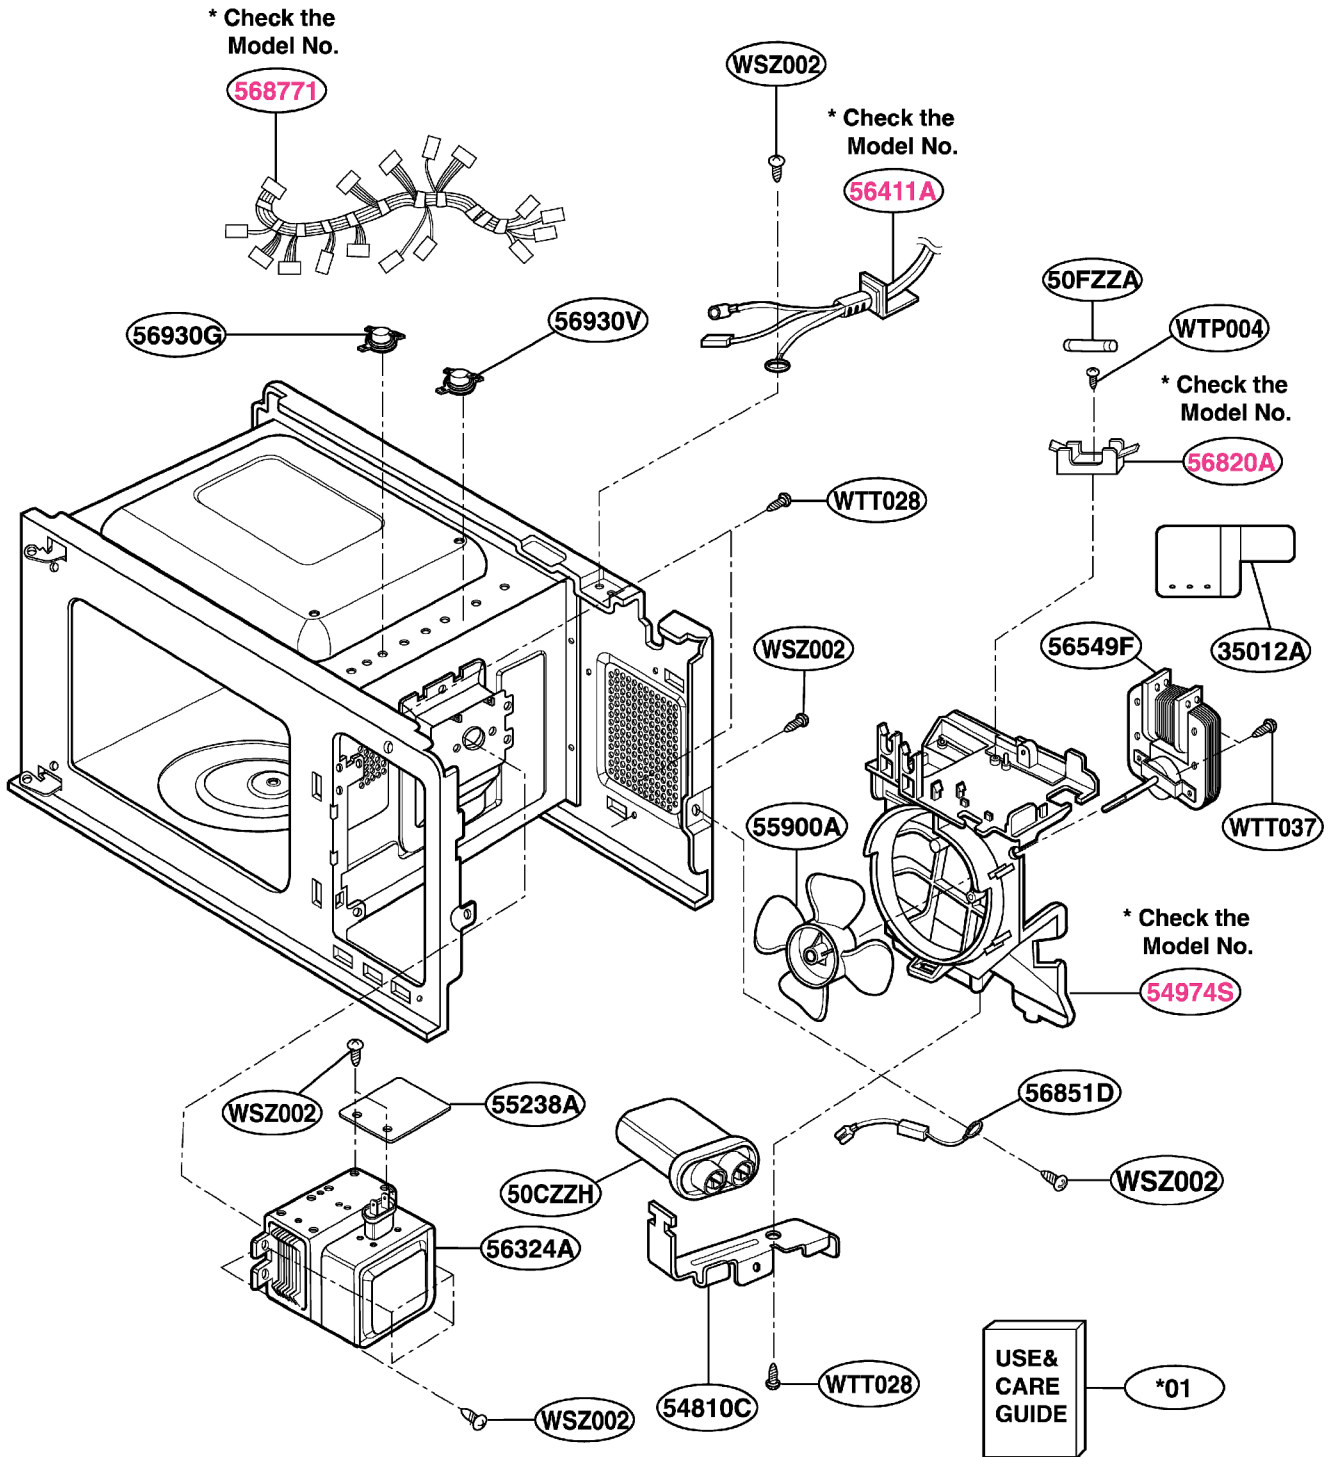

EXPLODED VIEW

INTRODUCTION

JES738

P/NO:3828W5S3558

DOOR PARTS

CONTROLLER PARTS

OVEN CAVITY PARTS

LATCH BOARD PARTS

INTERIOR PARTS (I)

Model: JES738WJ 01
JES738BK 01

Check the rating label of **Model** and order SVC parts according to the **Model No.**

INTERIOR PARTS (II)

Model: JES738WJ 02
JES738BK 02

Check the rating label of **Model** and order SVC parts according to the **Model No.**

BASE PLATE PARTS