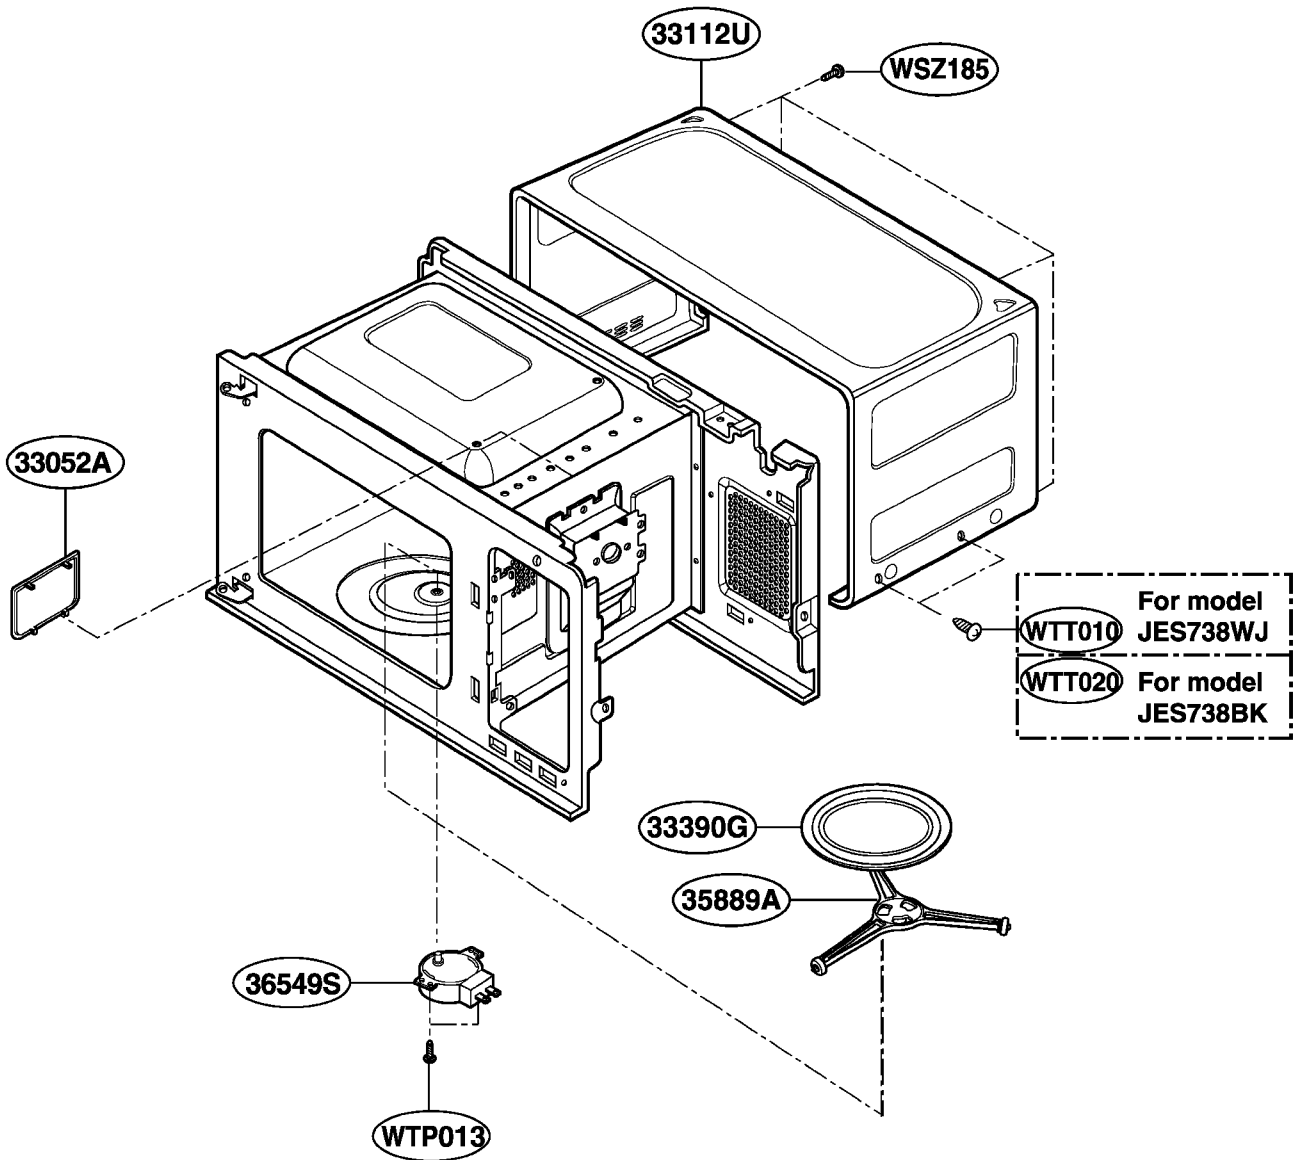

EXPLODED VIEW

INTRODUCTION

JES738

P/NO:3828W5S3558

DOOR PARTS

CONTROLLER PARTS

OVEN CAVITY PARTS

LATCH BOARD PARTS

INTERIOR PARTS (I)

Model: JES738WJ 01
JES738BK 01

Check the rating label of **Model** and order SVC parts according to the **Model No.**

INTERIOR PARTS (II)

Model: JES738WJ 02
JES738BK 02

Check the rating label of **Model** and order SVC parts according to the **Model No.**

BASE PLATE PARTS