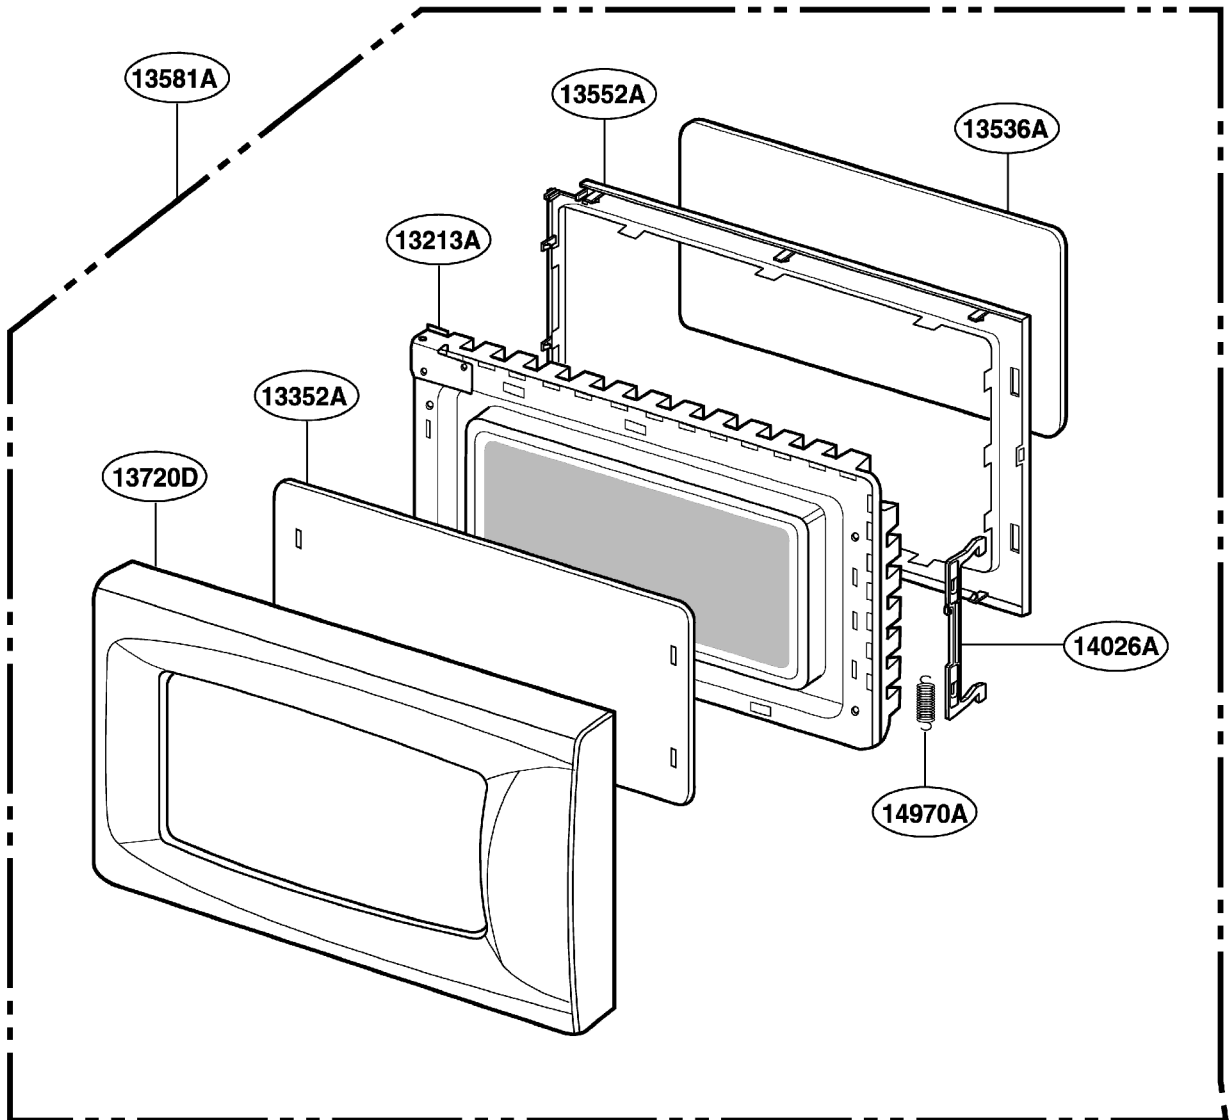

EXPLODED VIEW

INTRODUCTION

JES738

P/NO:3828W5S3558

DOOR PARTS

CONTROLLER PARTS

OVEN CAVITY PARTS

LATCH BOARD PARTS

INTERIOR PARTS (I)

Model: JES738WJ 01
JES738BK 01

Check the rating label of **Model** and order SVC parts according to the **Model No.**

INTERIOR PARTS (II)

Model: JES738WJ 02
JES738BK 02

Check the rating label of **Model** and order SVC parts according to the **Model No.**

BASE PLATE PARTS