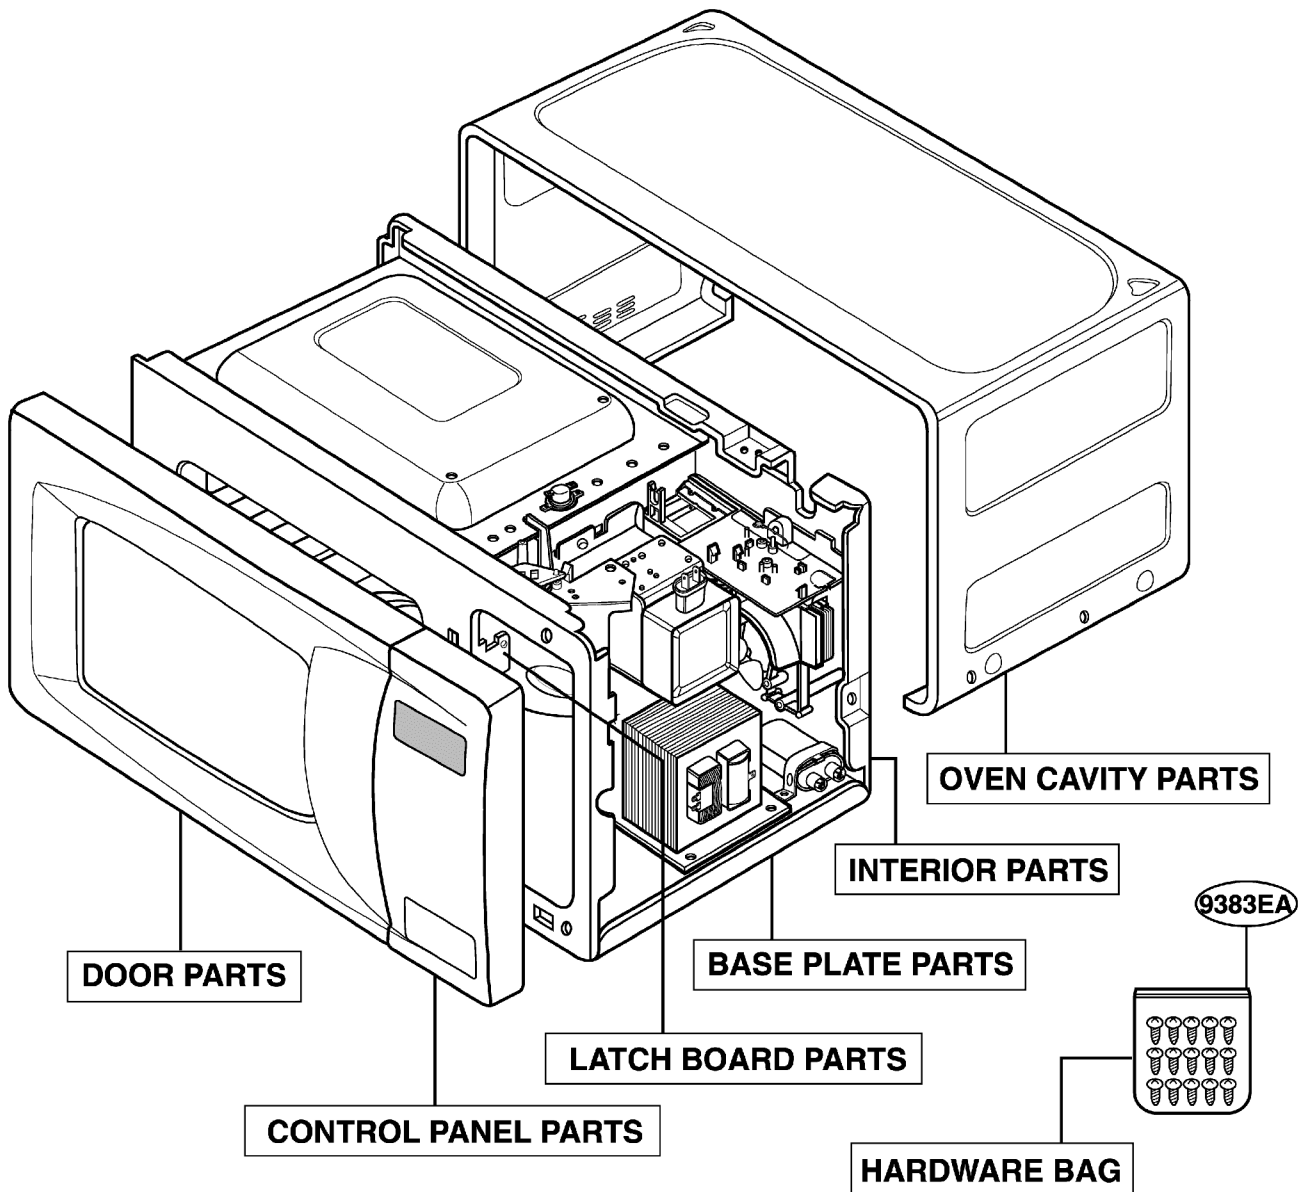

EXPLODED VIEW

INTRODUCTION

JES738

P/NO:3828W5S3558

DOOR PARTS

CONTROLLER PARTS

OVEN CAVITY PARTS

LATCH BOARD PARTS

INTERIOR PARTS (I)

Model: JES738WJ 01
JES738BK 01

Check the rating label of **Model** and order SVC parts according to the **Model No.**

INTERIOR PARTS (II)

Model: JES738WJ 02
JES738BK 02

Check the rating label of **Model** and order SVC parts according to the **Model No.**

BASE PLATE PARTS