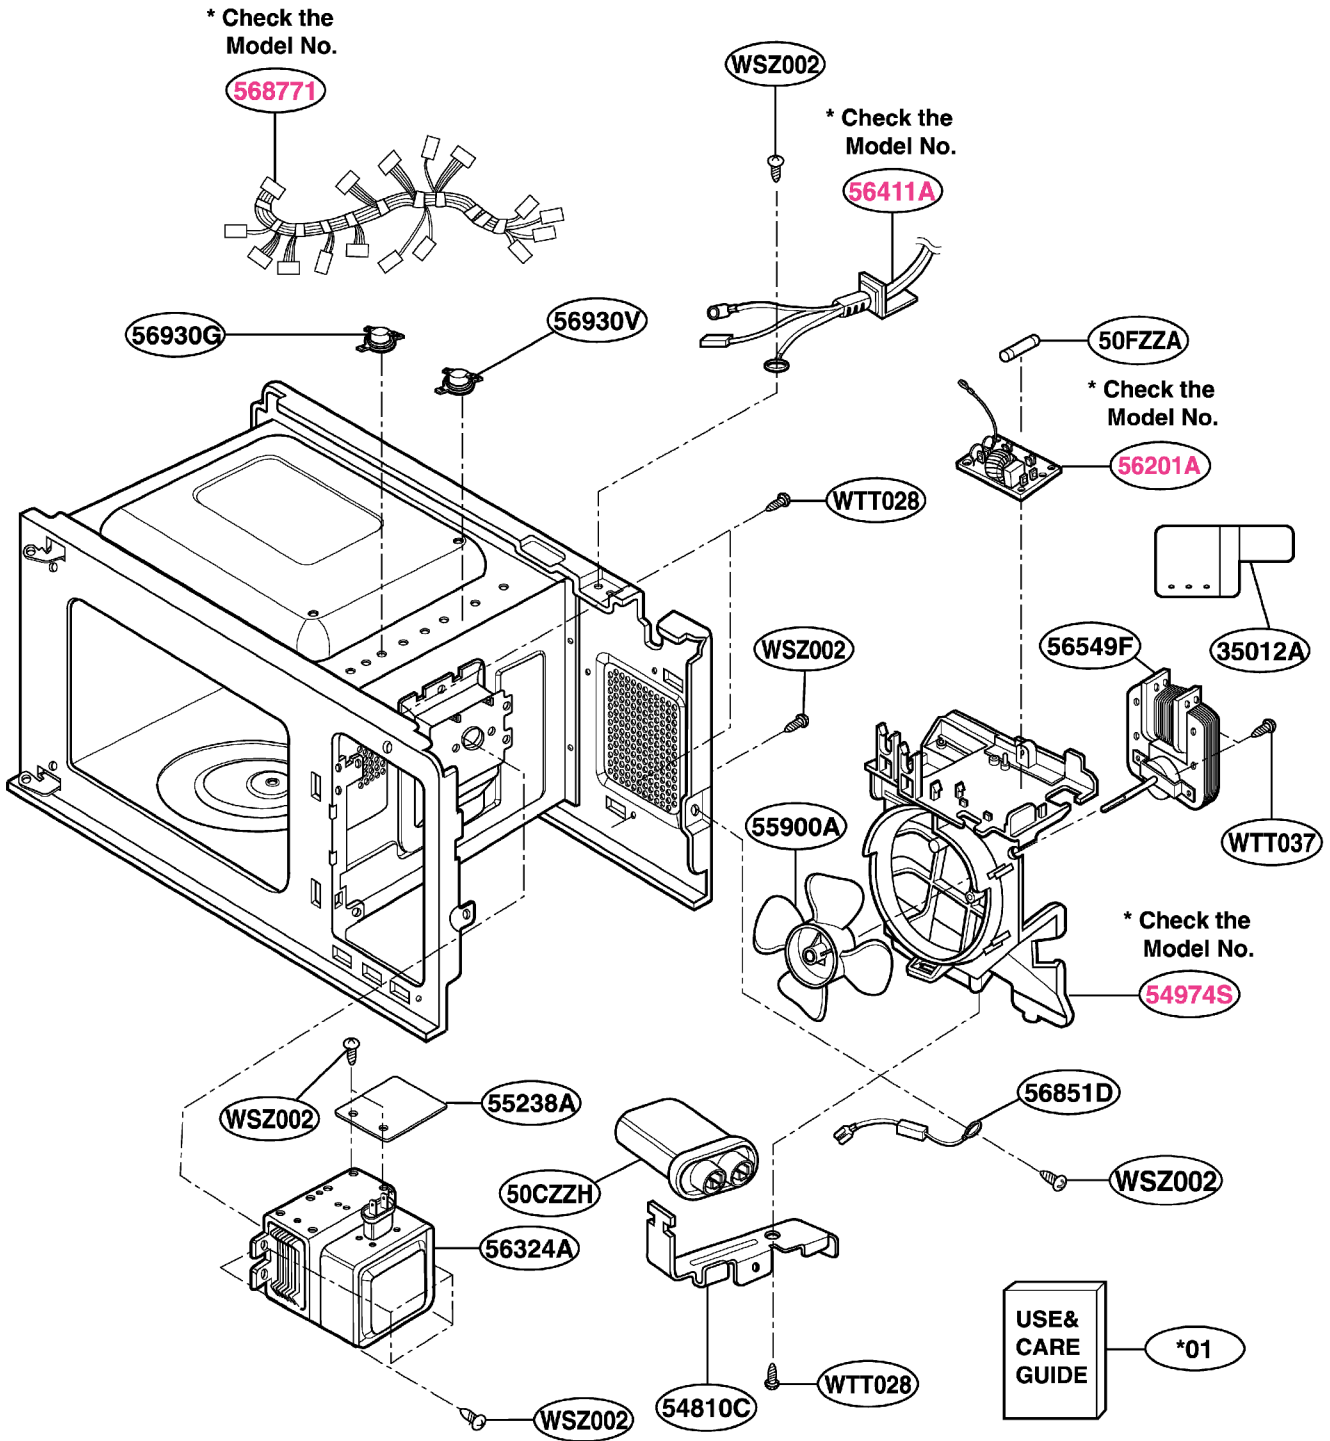

EXPLODED VIEW

INTRODUCTION

JES738

P/NO:3828W5S3558

DOOR PARTS

CONTROLLER PARTS

OVEN CAVITY PARTS

LATCH BOARD PARTS

INTERIOR PARTS (I)

Model: JES738WJ 01
JES738BK 01

Check the rating label of **Model** and order SVC parts according to the **Model No.**

INTERIOR PARTS (II)

Model: JES738WJ 02
JES738BK 02

Check the rating label of **Model** and order SVC parts according to the **Model No.**

BASE PLATE PARTS