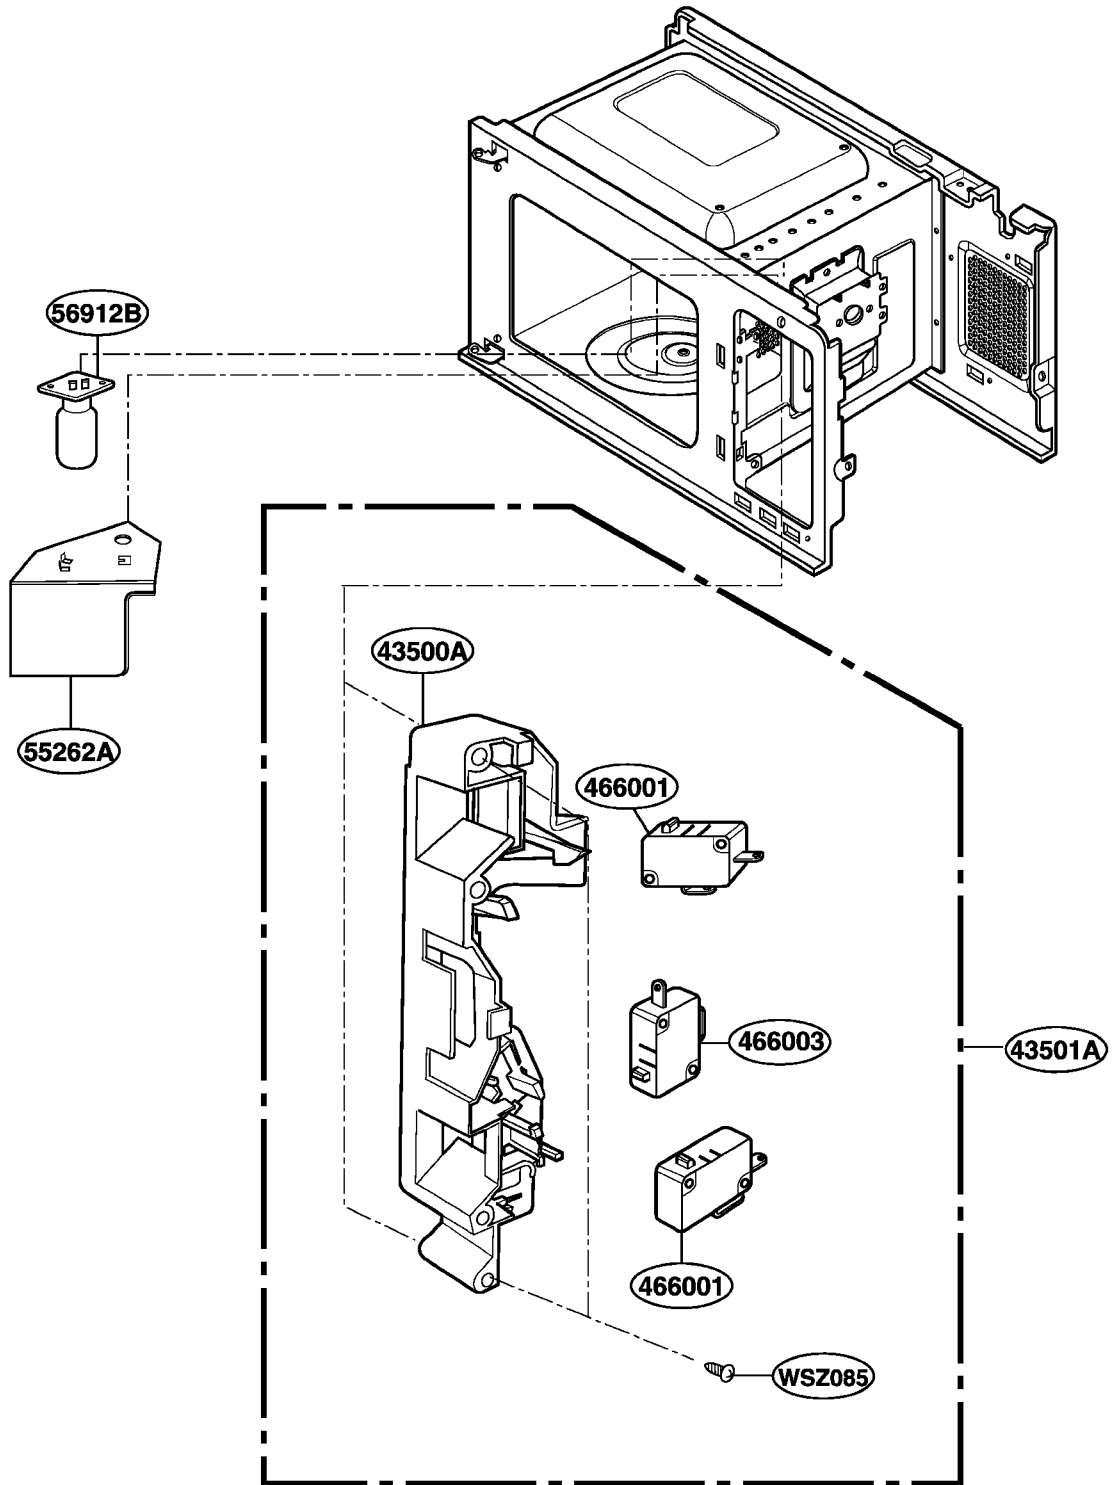

EXPLODED VIEW

INTRODUCTION

JES738

P/NO:3828W5S3558

DOOR PARTS

CONTROLLER PARTS

OVEN CAVITY PARTS

LATCH BOARD PARTS

INTERIOR PARTS (I)

Model: JES738WJ 01
JES738BK 01

Check the rating label of **Model** and order SVC parts according to the **Model No.**

INTERIOR PARTS (II)

Model: JES738WJ 02
JES738BK 02

Check the rating label of **Model** and order SVC parts according to the **Model No.**

BASE PLATE PARTS