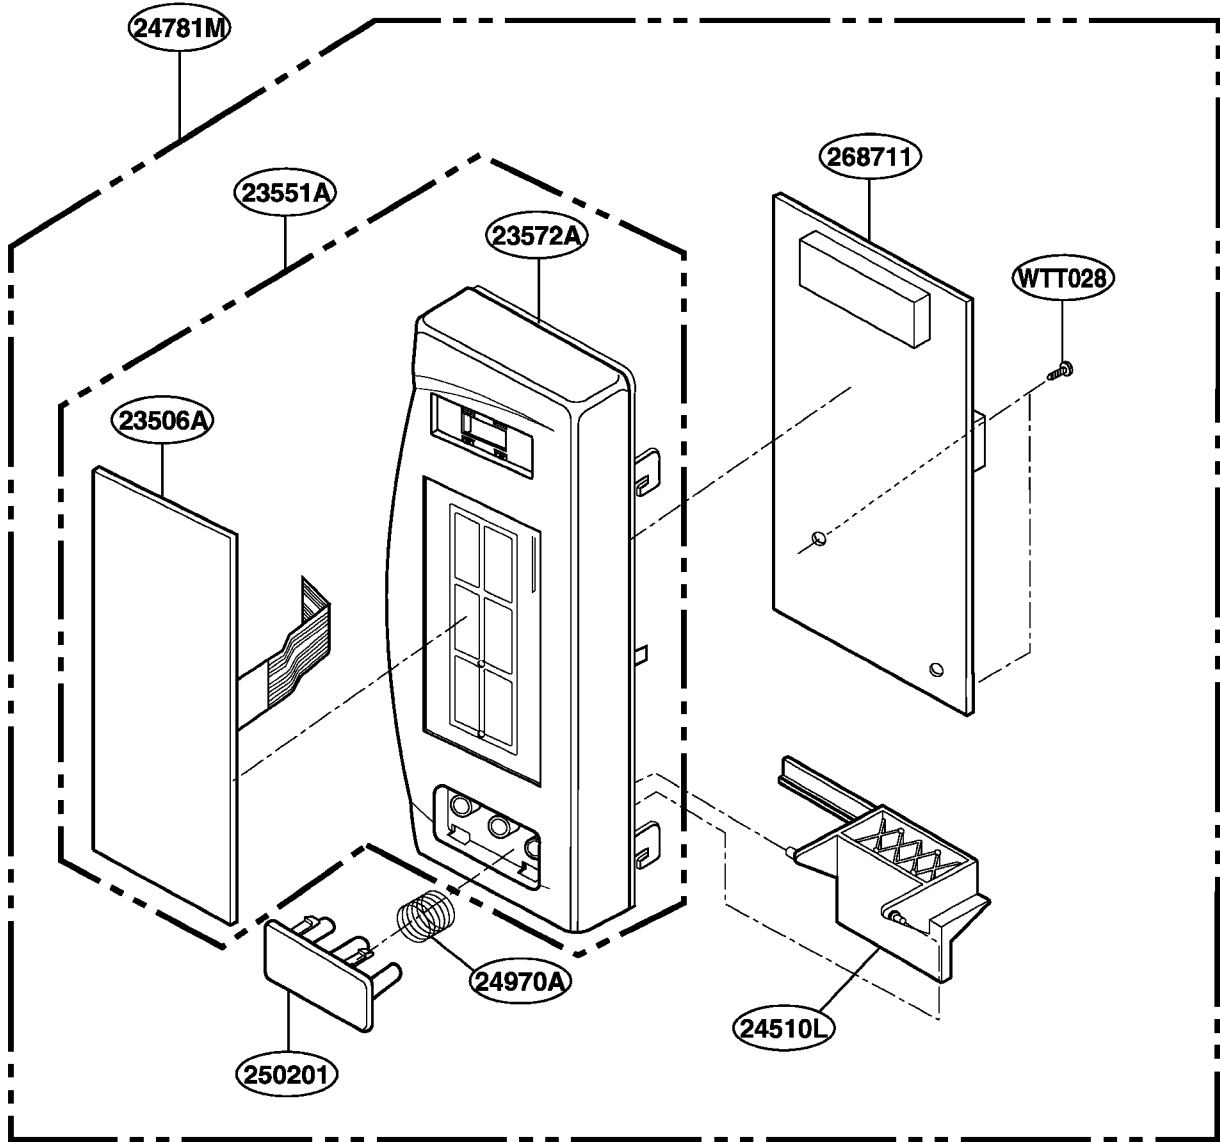

----- Manual continues below -----

EXPLODED VIEW

INTRODUCTION

JES738

P/NO:3828W5S3558

DOOR PARTS

CONTROLLER PARTS

OVEN CAVITY PARTS

LATCH BOARD PARTS

INTERIOR PARTS (I)

Model: JES738WJ 01
JES738BK 01

Check the rating label of **Model** and order SVC parts according to the **Model No.**

INTERIOR PARTS (II)

Model: JES738WJ 02
JES738BK 02

Check the rating label of **Model** and order SVC parts according to the **Model No.**

BASE PLATE PARTS