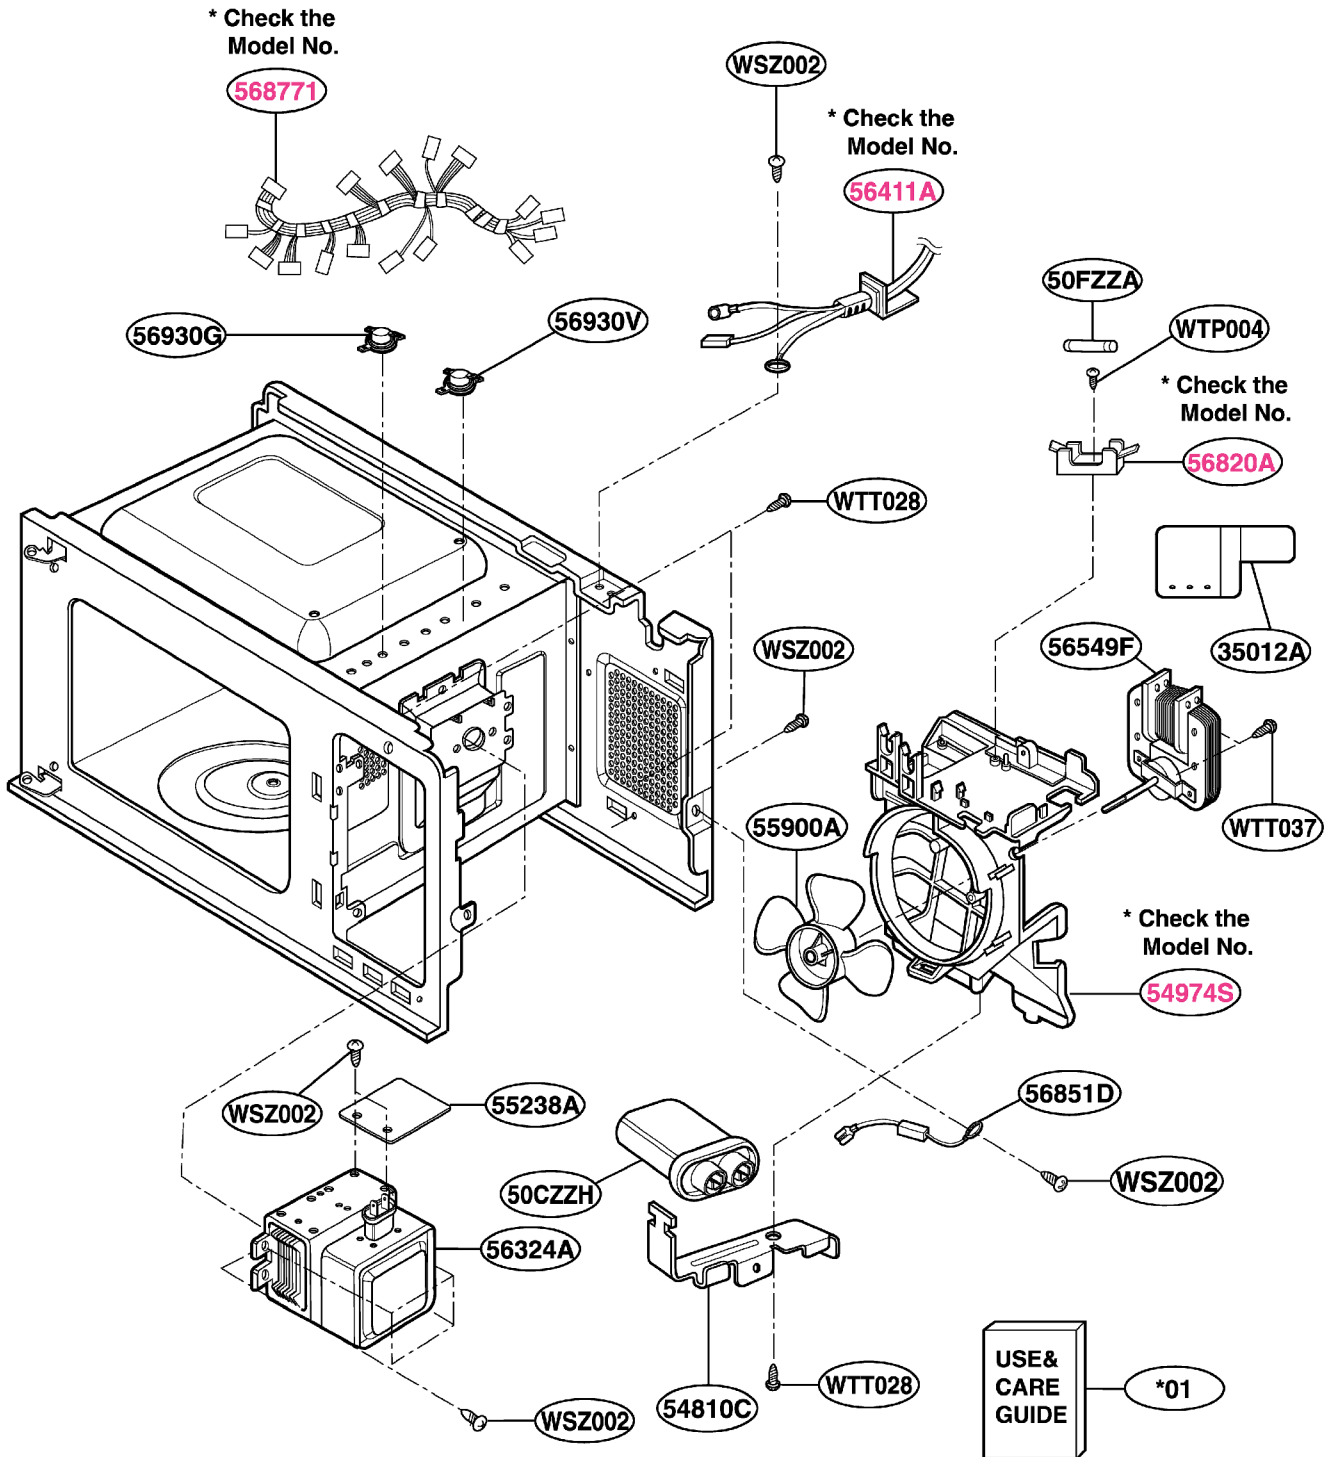

----- Manual continues below -----

EXPLODED VIEW

INTRODUCTION

JES738

P/NO:3828W5S3558

DOOR PARTS

CONTROLLER PARTS

OVEN CAVITY PARTS

LATCH BOARD PARTS

INTERIOR PARTS (I)

Model: JES738WJ 01
JES738BK 01

Check the rating label of **Model** and order SVC parts according to the **Model No.**

INTERIOR PARTS (II)

Model: JES738WJ 02
JES738BK 02

Check the rating label of **Model** and order SVC parts according to the **Model No.**

BASE PLATE PARTS