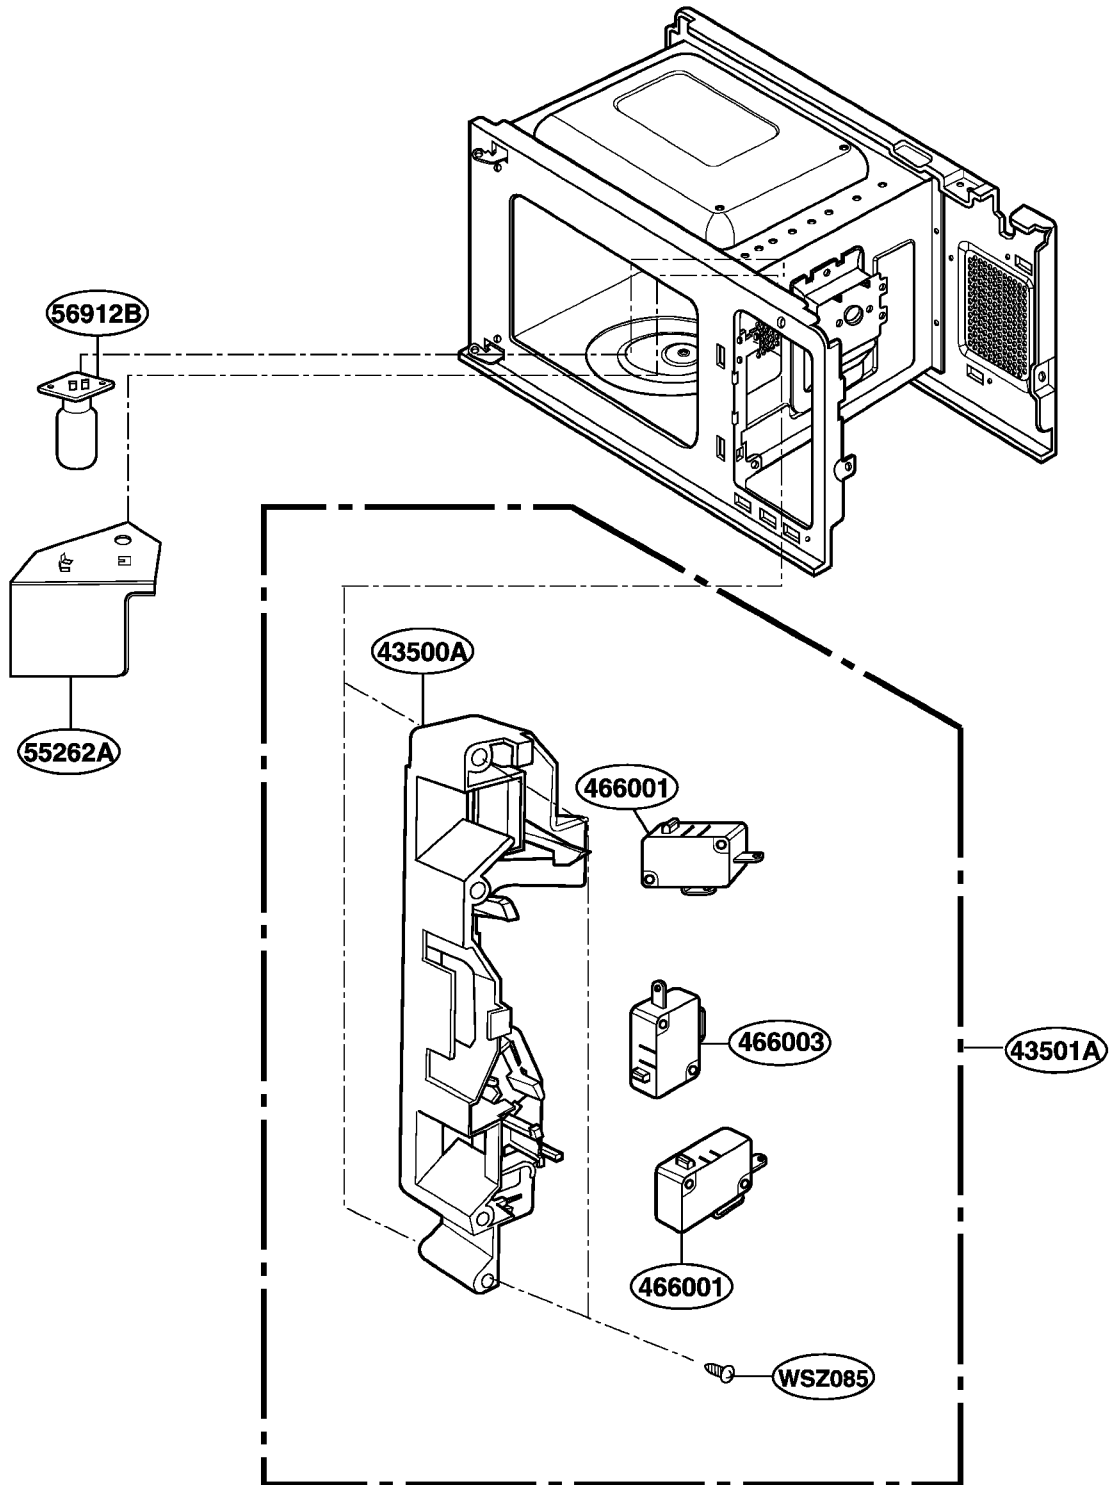

----- Manual continues below -----

EXPLODED VIEW

INTRODUCTION

JES738

P/NO:3828W5S3558

DOOR PARTS

CONTROLLER PARTS

OVEN CAVITY PARTS

LATCH BOARD PARTS

INTERIOR PARTS (I)

Model: JES738WJ 01
JES738BK 01

Check the rating label of **Model** and order SVC parts according to the **Model No.**

INTERIOR PARTS (II)

Model: JES738WJ 02
JES738BK 02

Check the rating label of **Model** and order SVC parts according to the **Model No.**

BASE PLATE PARTS