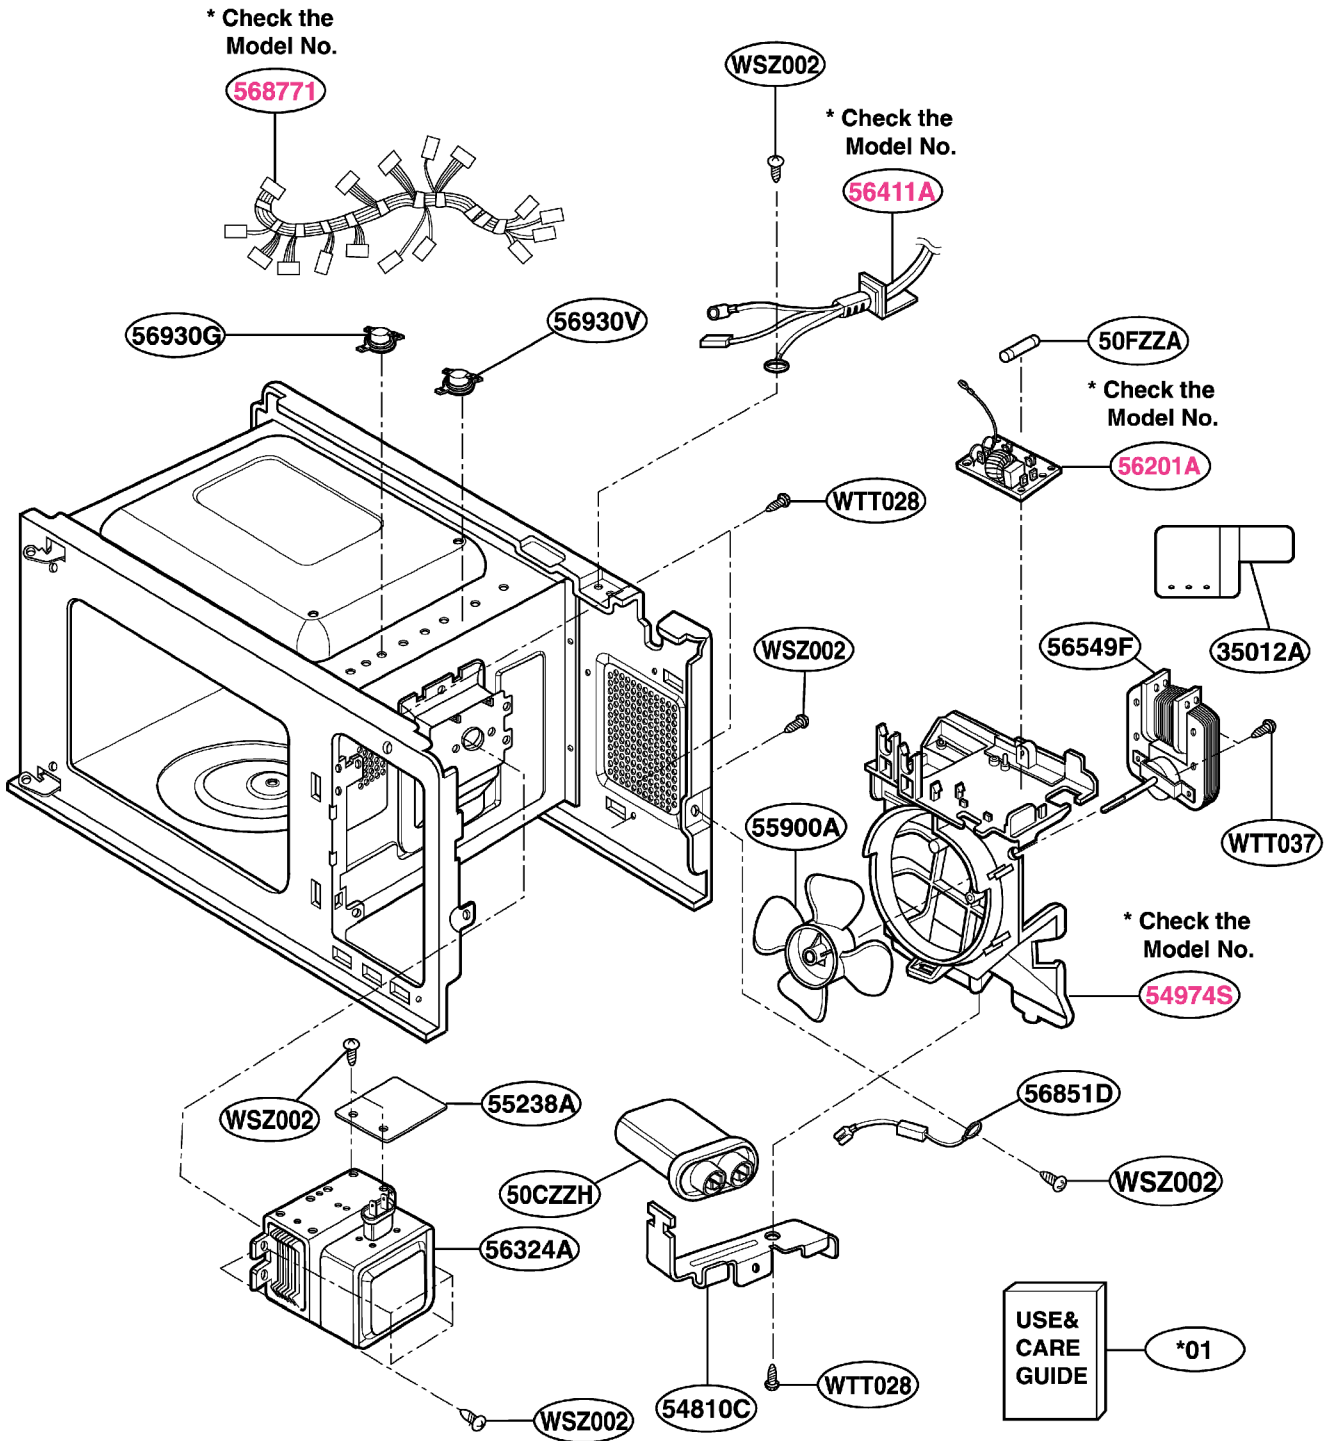

----- Manual continues below -----

EXPLODED VIEW

INTRODUCTION

JES738

P/NO:3828W5S3558

DOOR PARTS

CONTROLLER PARTS

OVEN CAVITY PARTS

LATCH BOARD PARTS

INTERIOR PARTS (I)

Model: JES738WJ 01
JES738BK 01

Check the rating label of **Model** and order SVC parts according to the **Model No.**

INTERIOR PARTS (II)

Model: JES738WJ 02
JES738BK 02

Check the rating label of **Model** and order SVC parts according to the **Model No.**

BASE PLATE PARTS