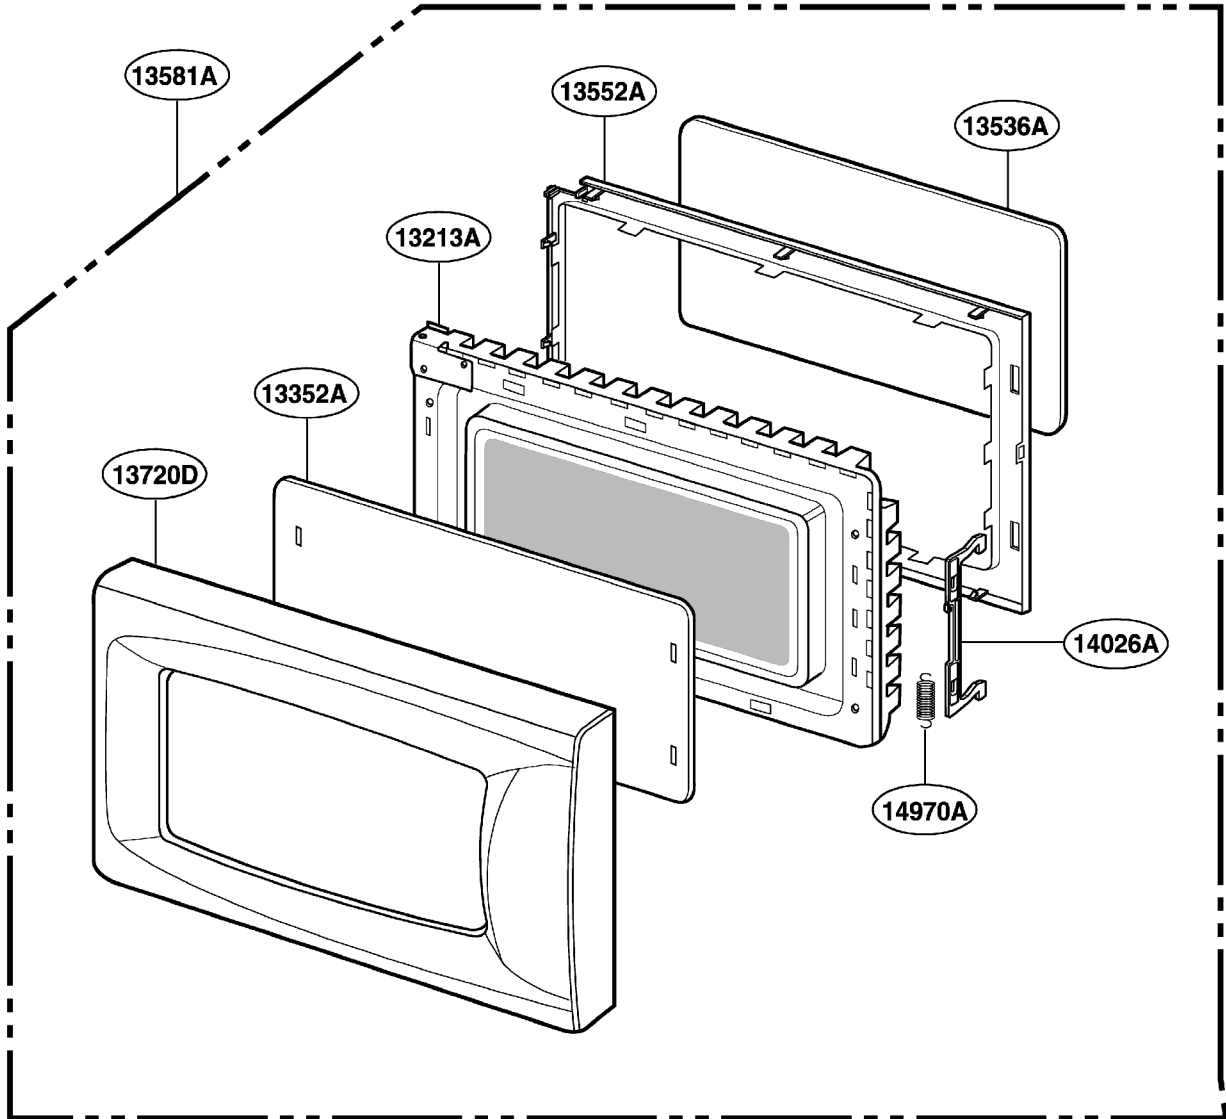

----- Manual continues below -----

EXPLODED VIEW

INTRODUCTION

JES738

P/NO:3828W5S3558

DOOR PARTS

CONTROLLER PARTS

OVEN CAVITY PARTS

LATCH BOARD PARTS

INTERIOR PARTS (I)

Model: JES738WJ 01
JES738BK 01

Check the rating label of **Model** and order SVC parts according to the **Model No.**

INTERIOR PARTS (II)

Model: JES738WJ 02
JES738BK 02

Check the rating label of **Model** and order SVC parts according to the **Model No.**

BASE PLATE PARTS