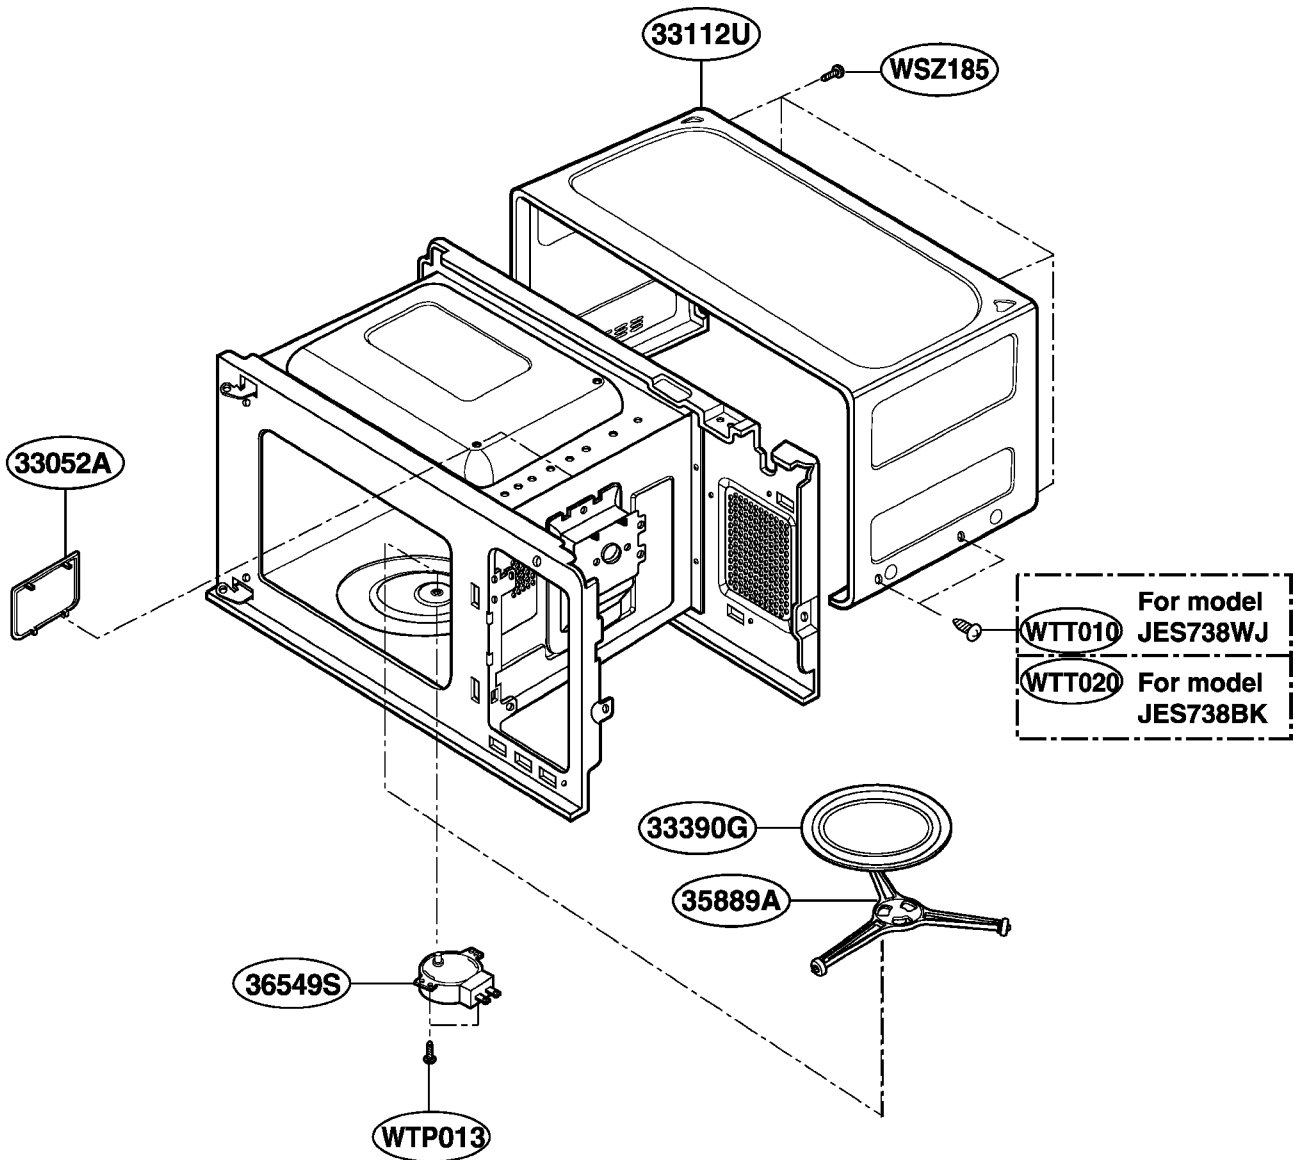

----- Manual continues below -----

EXPLODED VIEW

INTRODUCTION

JES738

P/NO:3828W5S3558

DOOR PARTS

CONTROLLER PARTS

OVEN CAVITY PARTS

LATCH BOARD PARTS

INTERIOR PARTS (I)

Model: JES738WJ 01
JES738BK 01

Check the rating label of **Model** and order SVC parts according to the **Model No.**

INTERIOR PARTS (II)

Model: JES738WJ 02
JES738BK 02

Check the rating label of **Model** and order SVC parts according to the **Model No.**

BASE PLATE PARTS