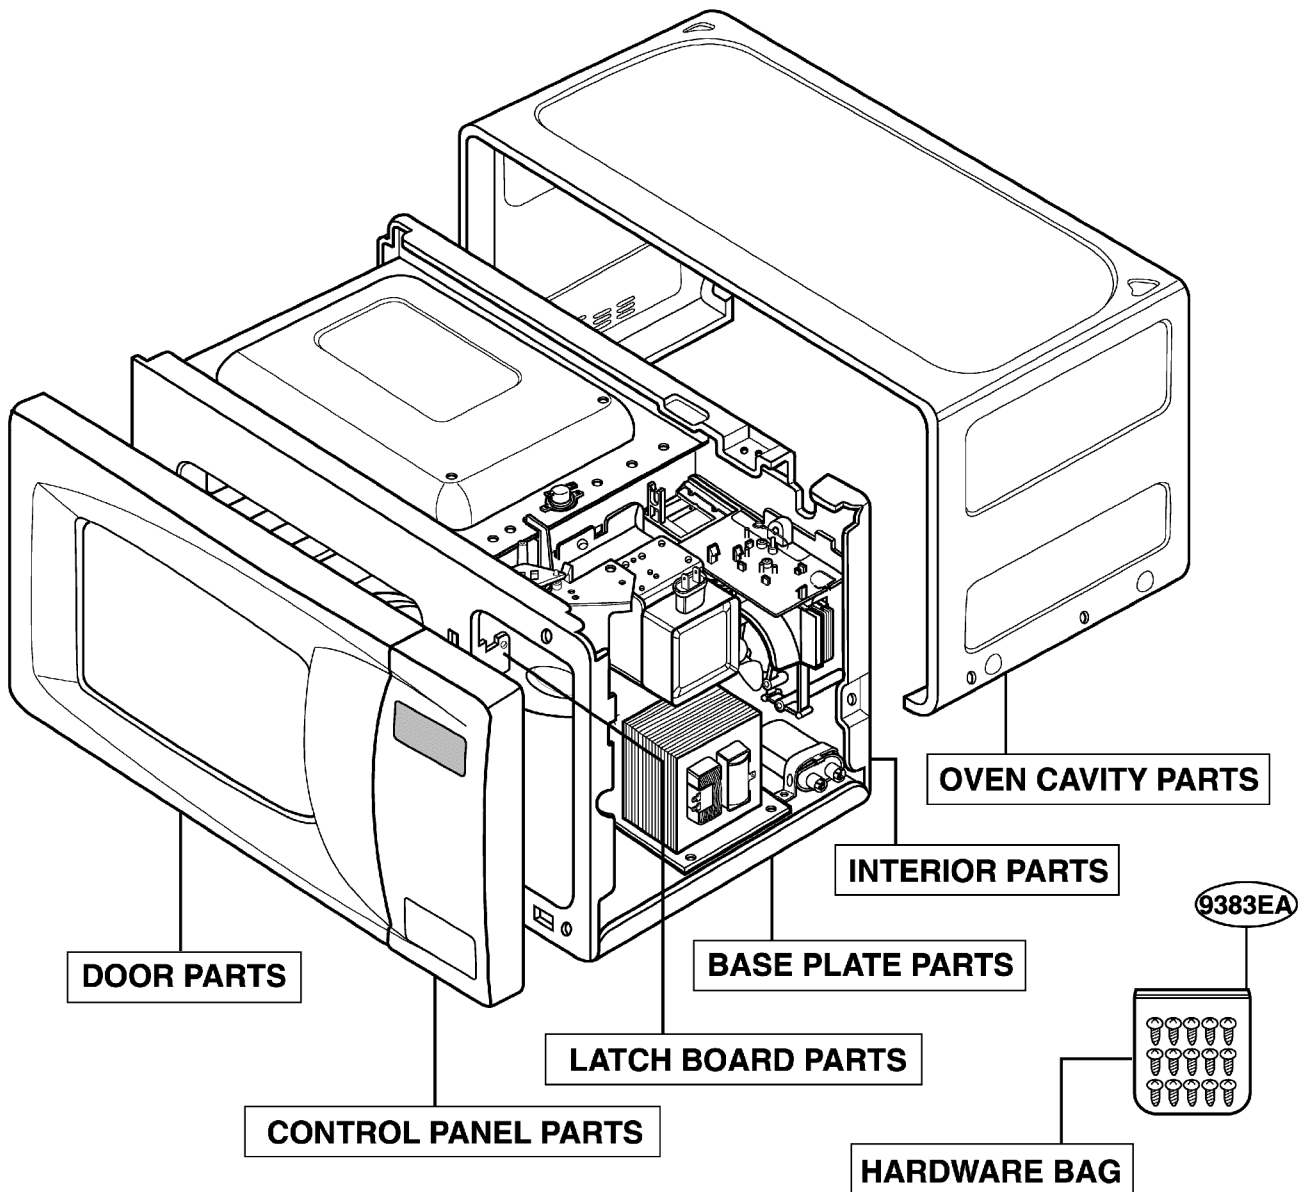

----- Manual continues below -----

EXPLODED VIEW

INTRODUCTION

JES738

P/NO:3828W5S3558

DOOR PARTS

CONTROLLER PARTS

OVEN CAVITY PARTS

LATCH BOARD PARTS

INTERIOR PARTS (I)

Model: JES738WJ 01
JES738BK 01

Check the rating label of **Model** and order SVC parts according to the **Model No.**

INTERIOR PARTS (II)

Model: JES738WJ 02
JES738BK 02

Check the rating label of **Model** and order SVC parts according to the **Model No.**

BASE PLATE PARTS