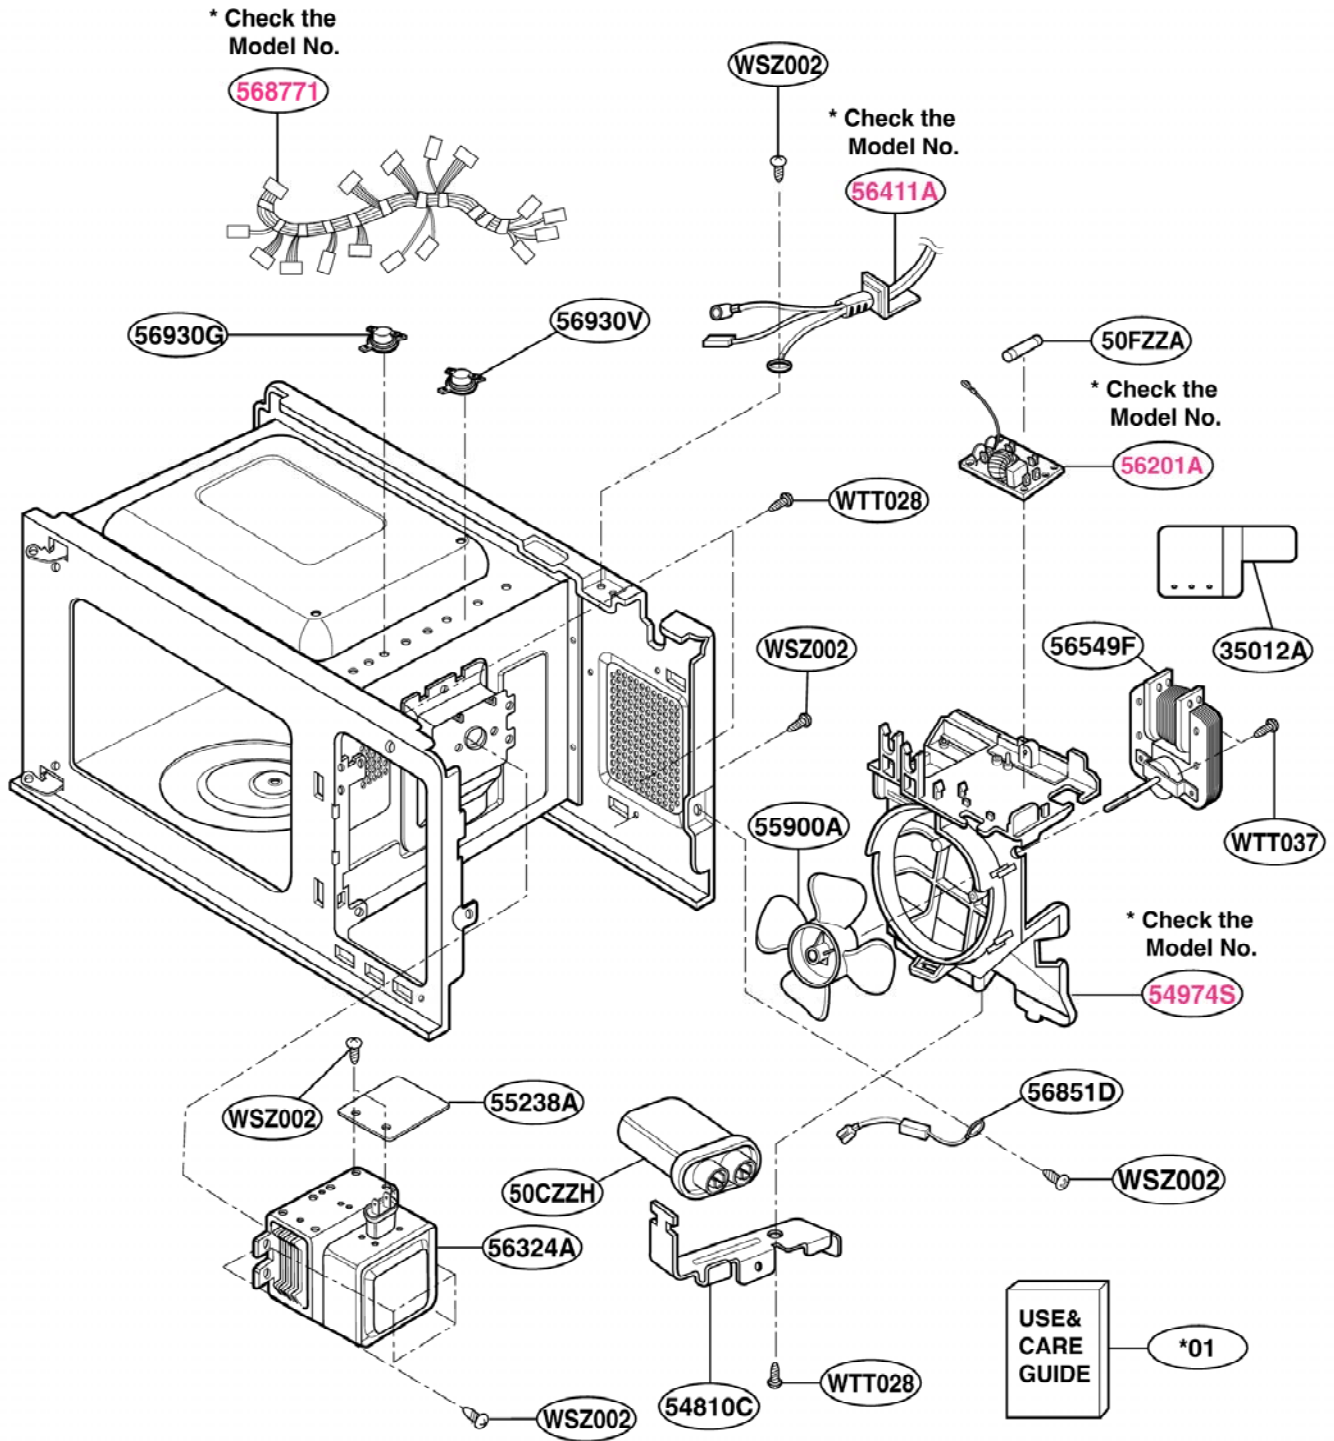

# OVEN CAVITY PARTS

# LATCH BOARD PARTS

# INTERIOR PARTS (I)

Model: JES738WJ 01  
JES738BK 01

Check the rating label of **Model** and order SVC parts according to the **Model No.**

# BASE PLATE PARTS