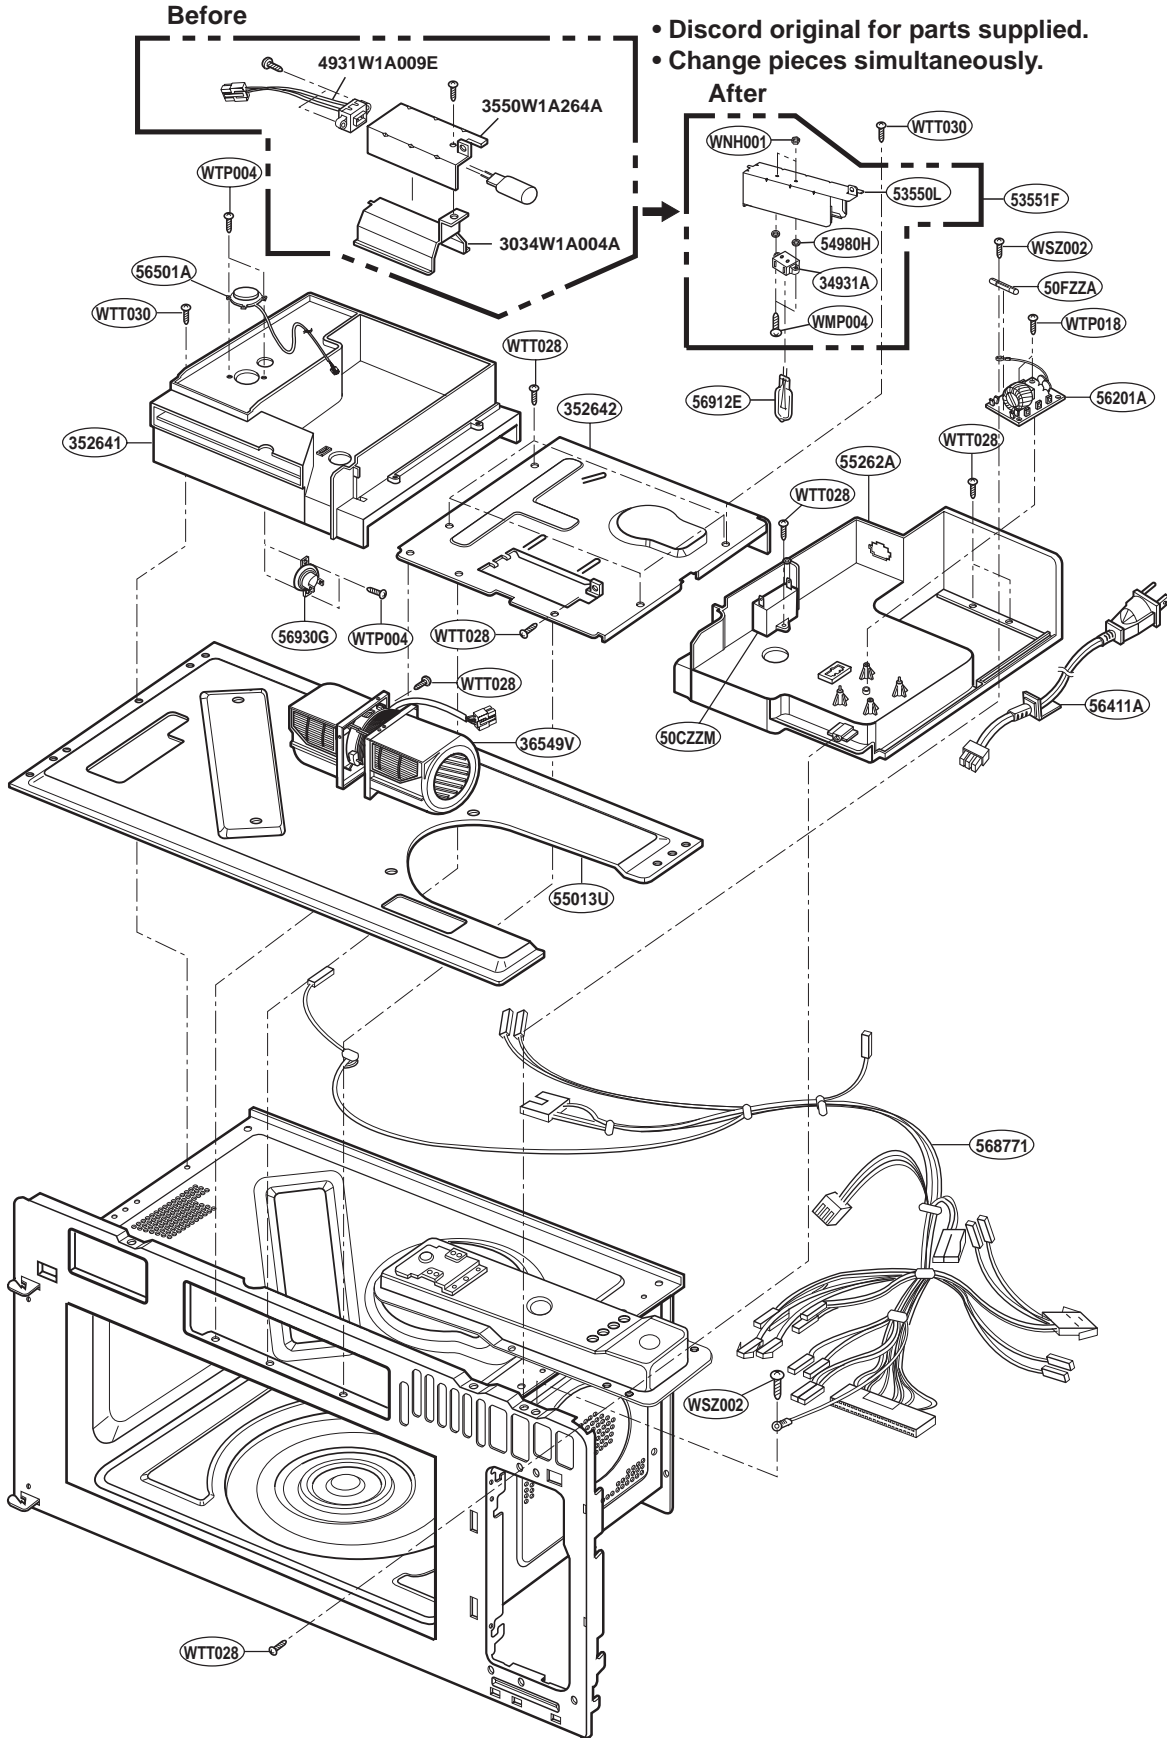

EXPLODED VIEW

DOOR PARTS

FOR MODEL: JVM1790BKC
JVM1790WKC

FOR MODEL: JVM1790SKC

CONTROLLER PARTS

**FOR MODEL: JVM1790BKC
JVM1790WKC**

FOR MODEL: JVM1790SKC

LATCH BOARD PARTS

INTERIOR PARTS (II)

INSTALLATION PARTS