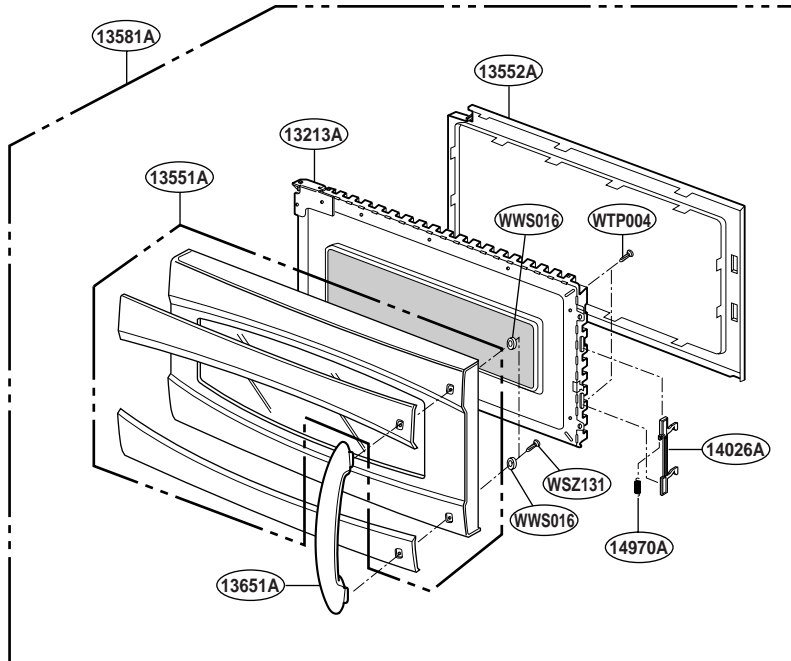

EXPLODED VIEW

DOOR PARTS

FOR MODEL: JVM1790BKC
JVM1790WKC

FOR MODEL: JVM1790SKC

CONTROLLER PARTS

**FOR MODEL: JVM1790BKC
JVM1790WKC**

FOR MODEL: JVM1790SKC

LATCH BOARD PARTS

INTERIOR PARTS (II)

INSTALLATION PARTS