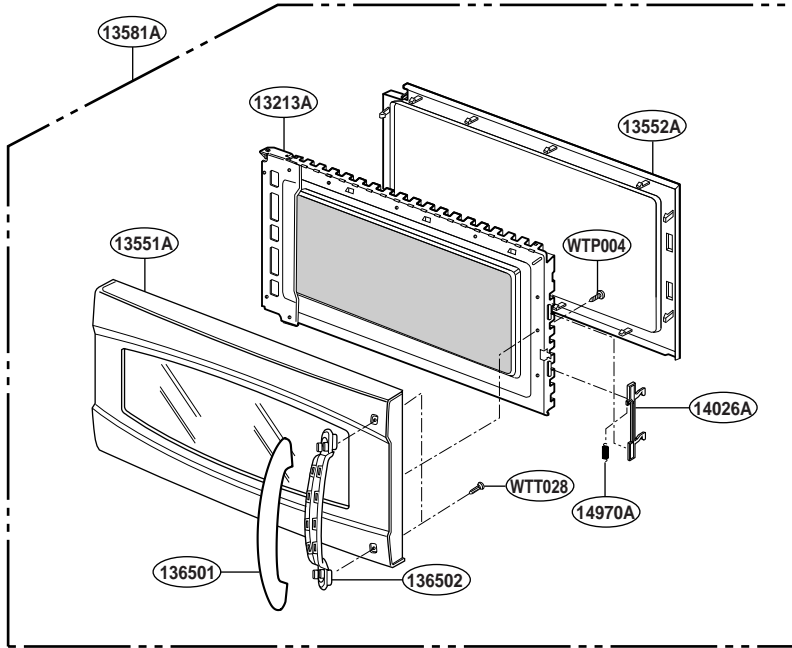

EXPLODED VIEW

DOOR PARTS

FOR MODEL: JVM1790BKC
JVM1790WKC

FOR MODEL: JVM1790SKC

CONTROLLER PARTS

**FOR MODEL: JVM1790BKC
JVM1790WKC**

FOR MODEL: JVM1790SKC

LATCH BOARD PARTS

INTERIOR PARTS (II)

INSTALLATION PARTS