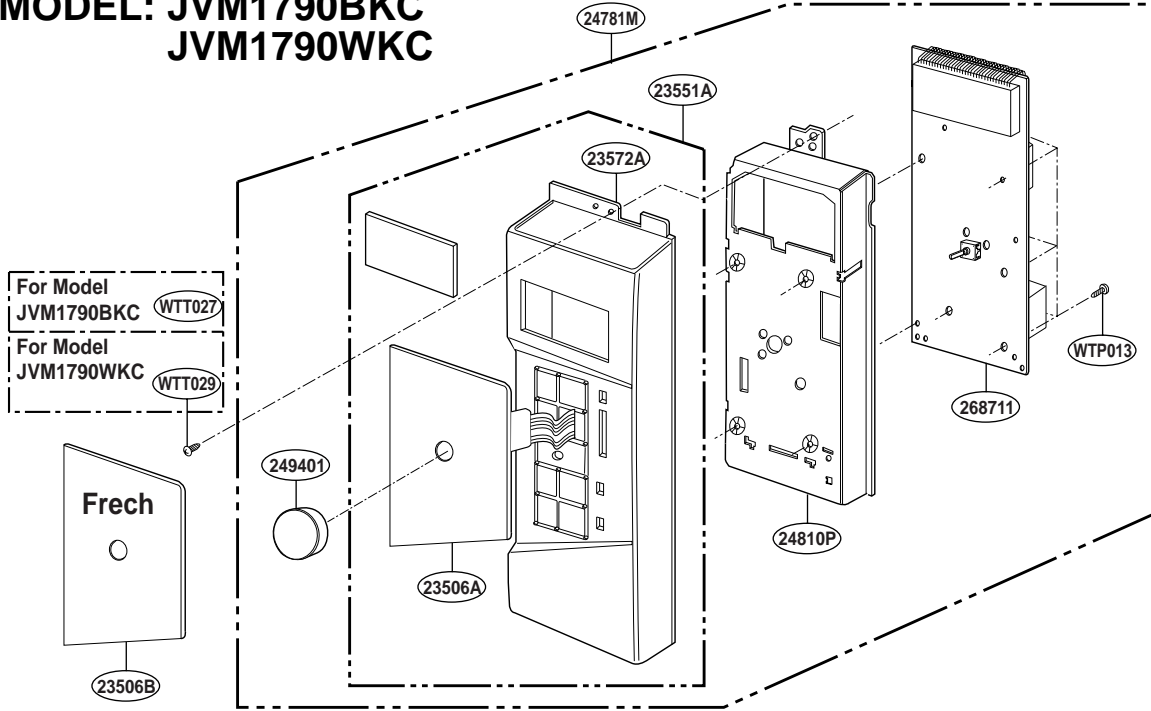

EXPLODED VIEW

DOOR PARTS

FOR MODEL: JVM1790BKC
JVM1790WKC

FOR MODEL: JVM1790SKC

CONTROLLER PARTS

**FOR MODEL: JVM1790BKC
JVM1790WKC**

FOR MODEL: JVM1790SKC

LATCH BOARD PARTS

INTERIOR PARTS (II)

INSTALLATION PARTS