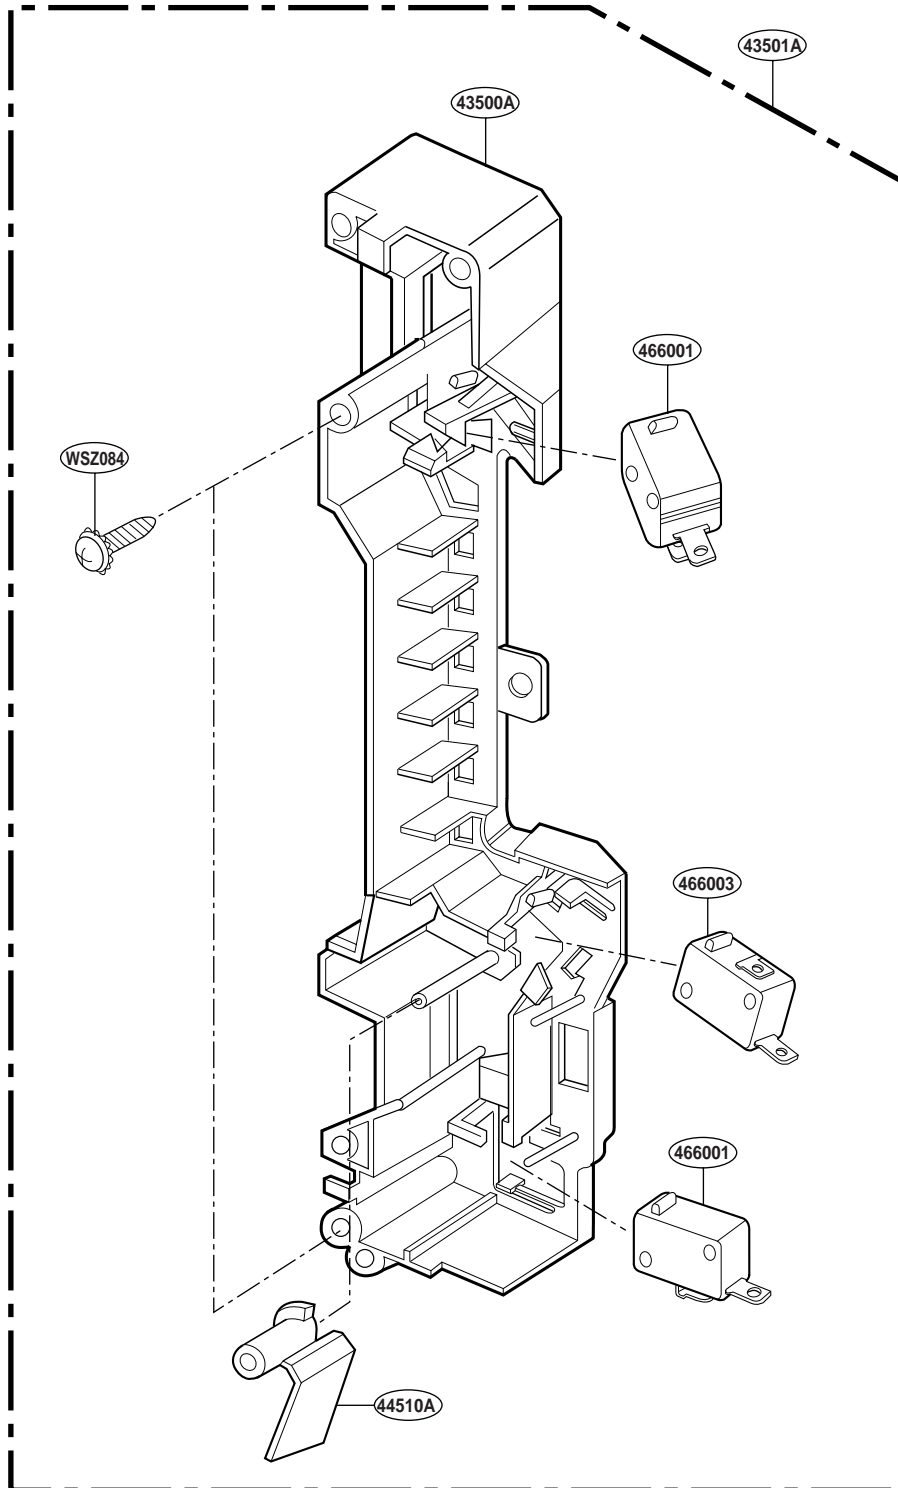

EXPLODED VIEW

DOOR PARTS

FOR MODEL: JVM1790BKC
JVM1790WKC

FOR MODEL: JVM1790SKC

CONTROLLER PARTS

**FOR MODEL: JVM1790BKC
JVM1790WKC**

FOR MODEL: JVM1790SKC

LATCH BOARD PARTS

INTERIOR PARTS (II)

INSTALLATION PARTS