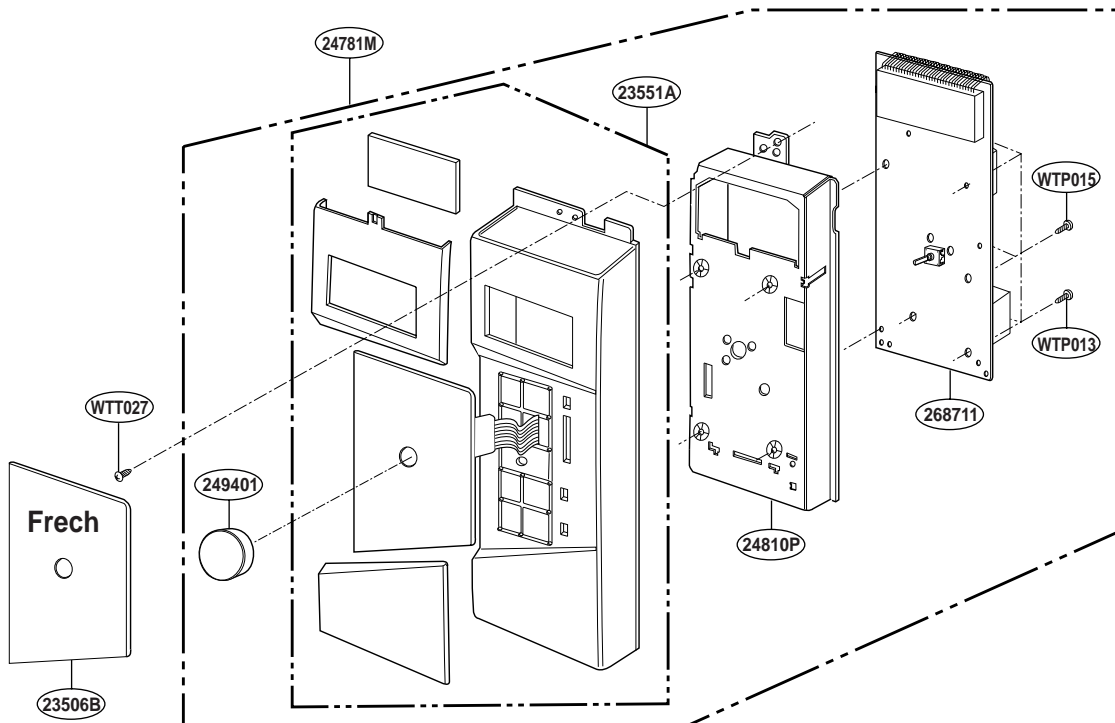

EXPLODED VIEW

DOOR PARTS

FOR MODEL: JVM1790BKC
JVM1790WKC

FOR MODEL: JVM1790SKC

CONTROLLER PARTS

**FOR MODEL: JVM1790BKC
JVM1790WKC**

FOR MODEL: JVM1790SKC

LATCH BOARD PARTS

INTERIOR PARTS (II)

INSTALLATION PARTS