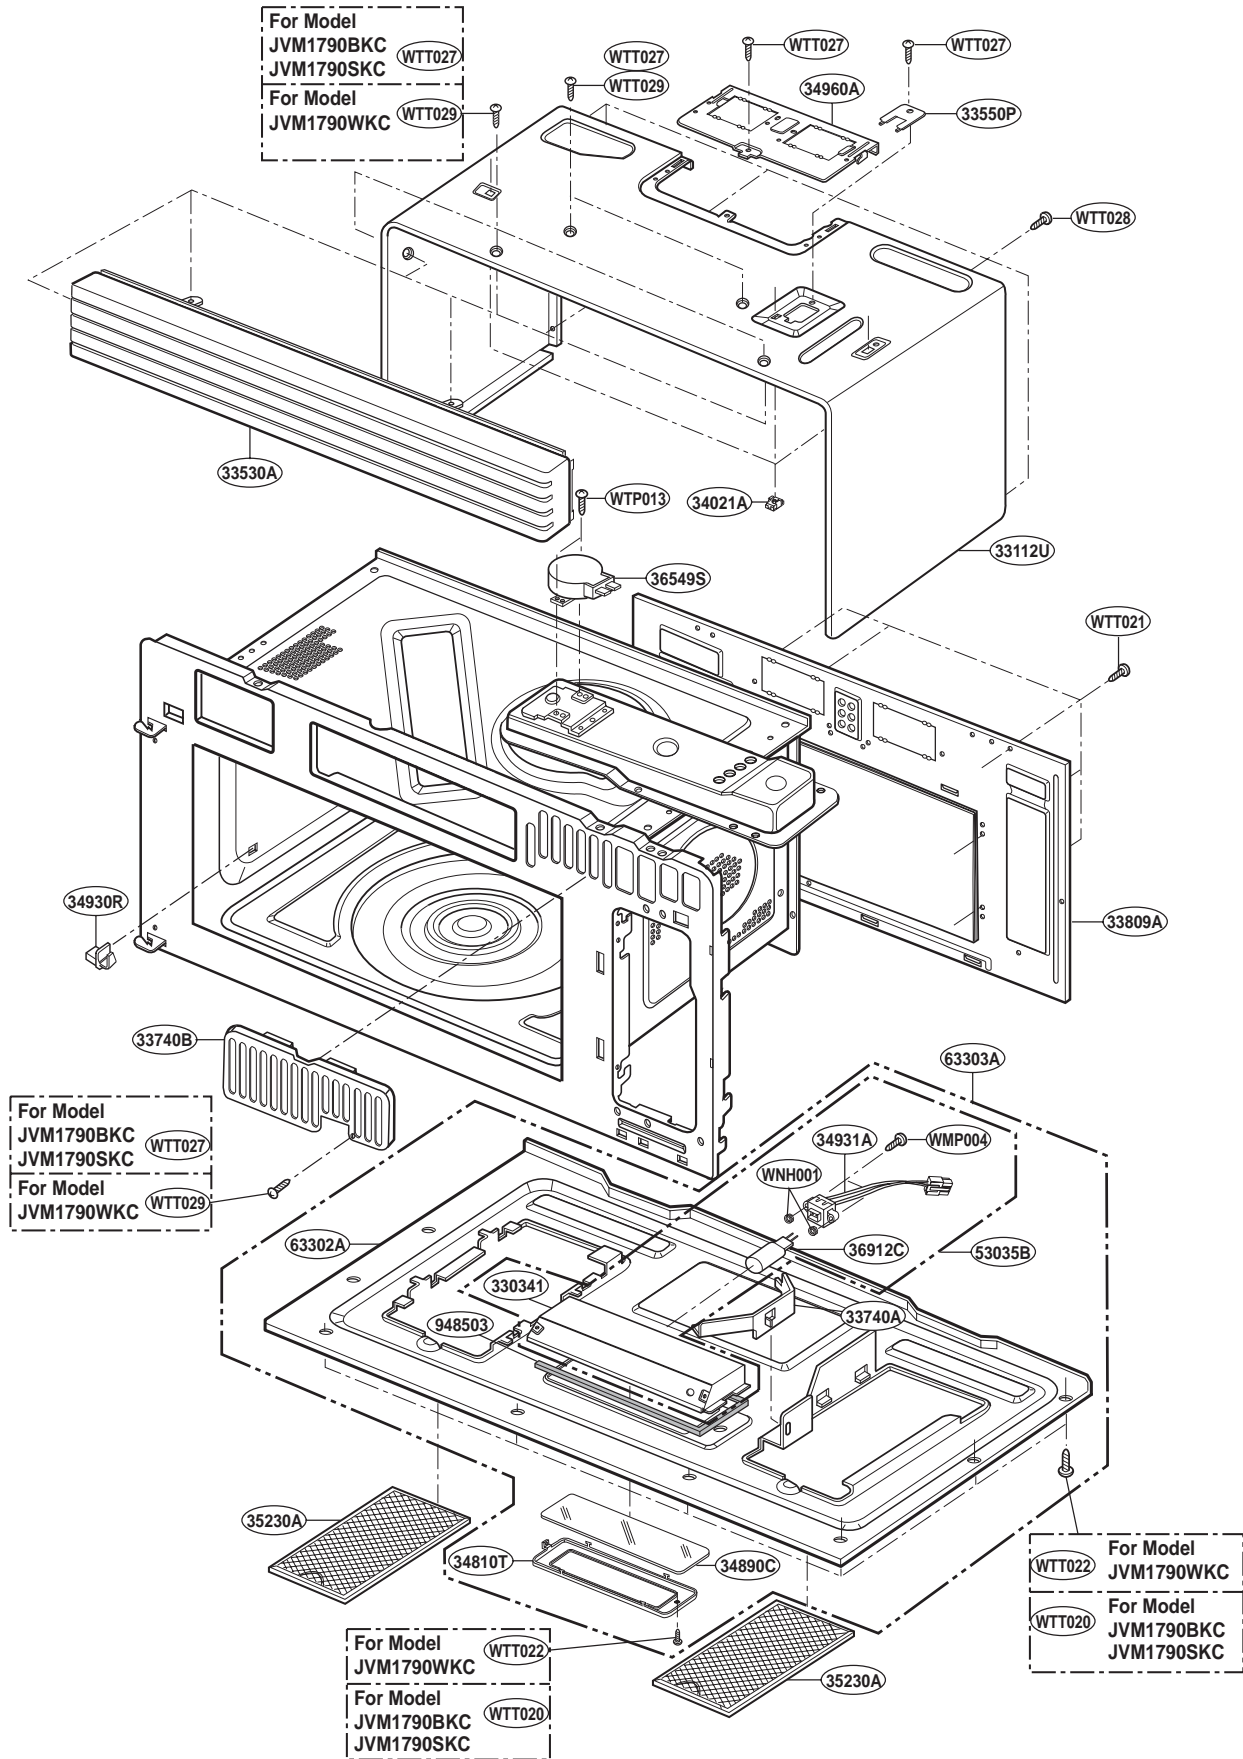

EXPLODED VIEW

DOOR PARTS

FOR MODEL: JVM1790BKC
JVM1790WKC

FOR MODEL: JVM1790SKC

CONTROLLER PARTS

**FOR MODEL: JVM1790BKC
JVM1790WKC**

FOR MODEL: JVM1790SKC

OVEN CAVITY PARTS

LATCH BOARD PARTS

INTERIOR PARTS (II)

INSTALLATION PARTS