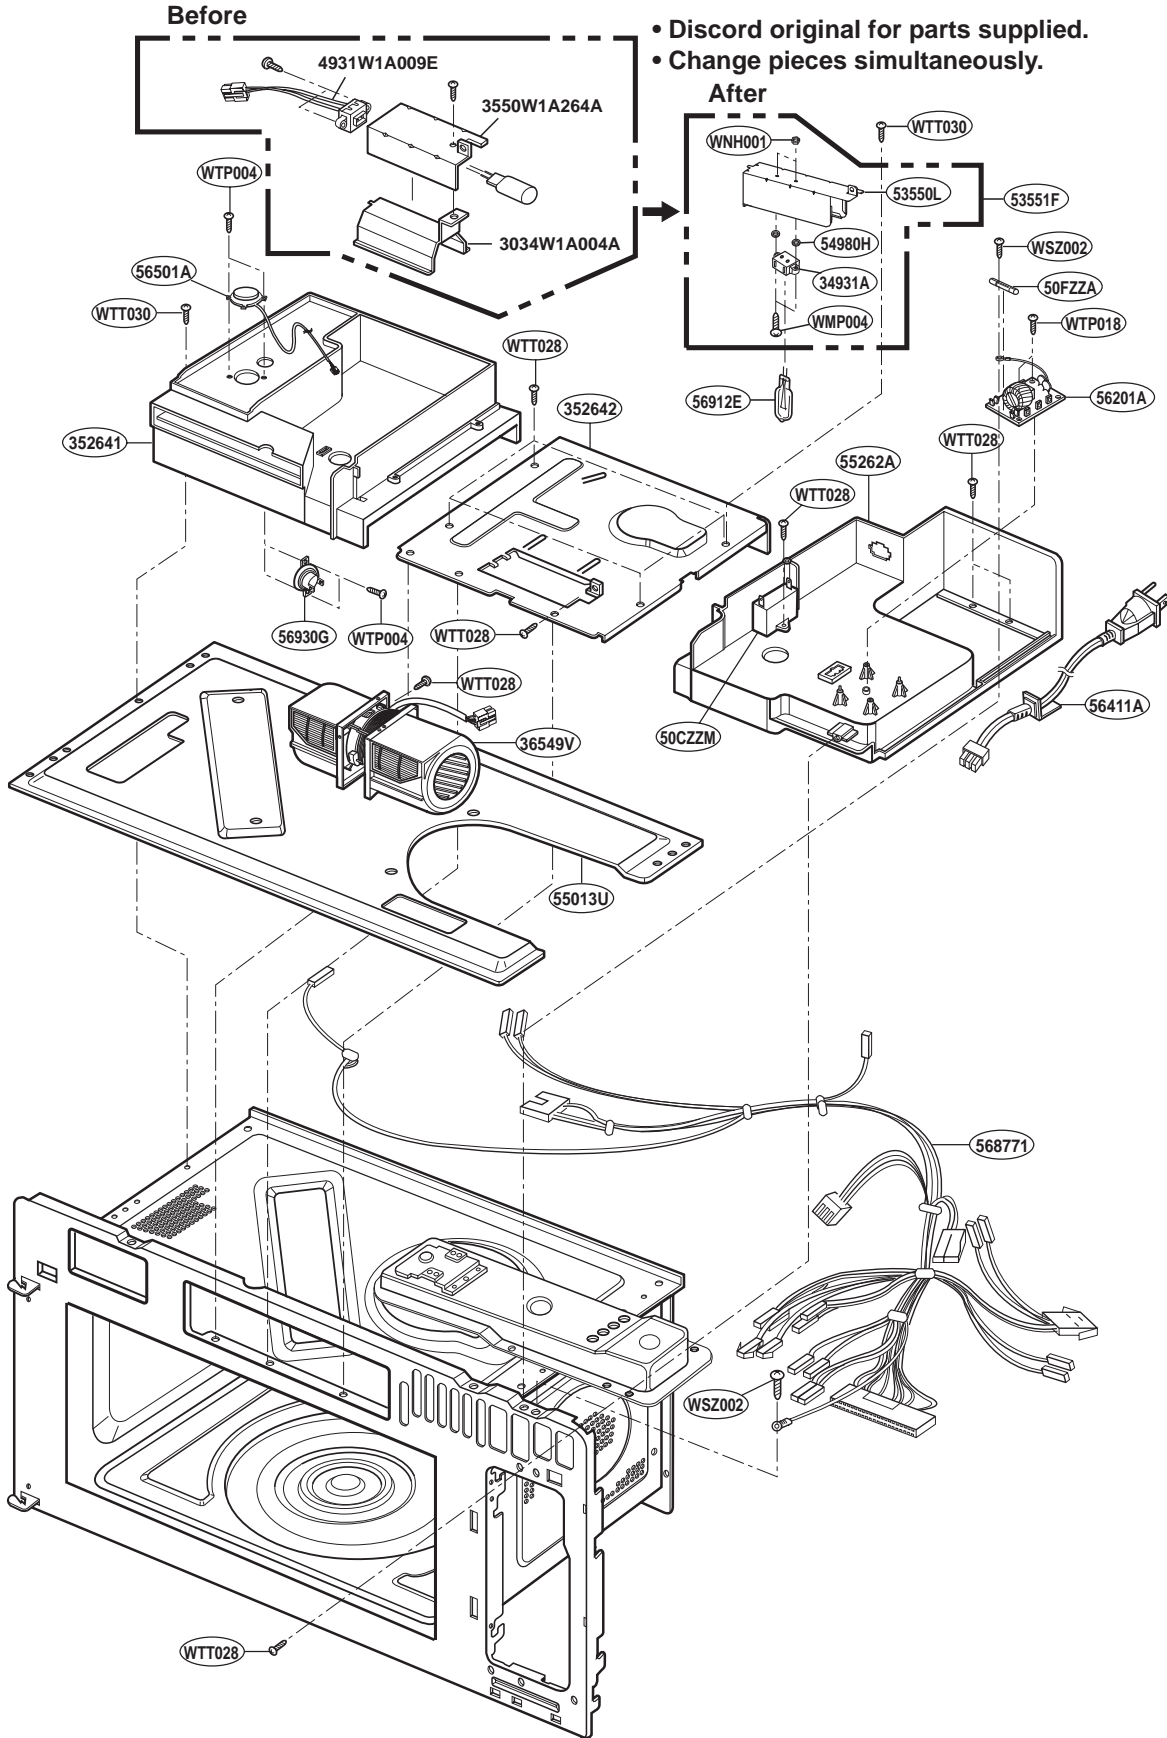

EXPLODED VIEW

DOOR PARTS

FOR MODEL: JVM1790BKC
JVM1790WKC

FOR MODEL: JVM1790SKC

CONTROLLER PARTS

**FOR MODEL: JVM1790BKC
JVM1790WKC**

FOR MODEL: JVM1790SKC

OVEN CAVITY PARTS

LATCH BOARD PARTS

INTERIOR PARTS (II)

INSTALLATION PARTS