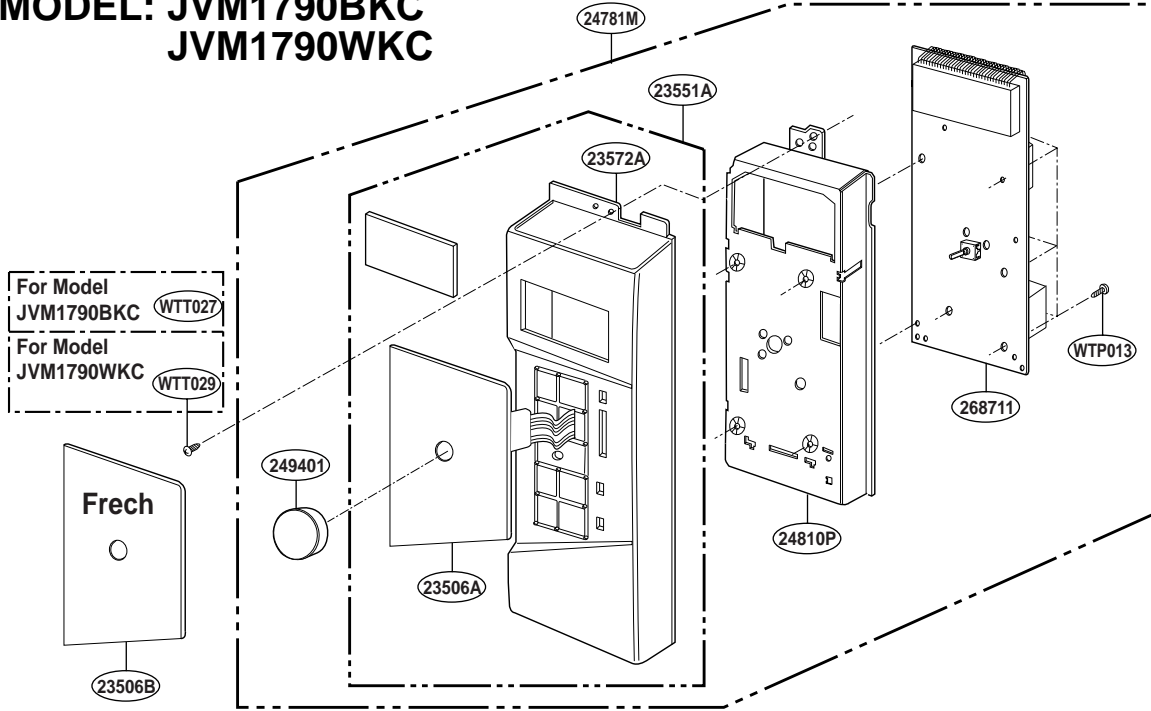

EXPLODED VIEW

DOOR PARTS

FOR MODEL: JVM1790BKC
JVM1790WKC

FOR MODEL: JVM1790SKC

CONTROLLER PARTS

**FOR MODEL: JVM1790BKC
JVM1790WKC**

FOR MODEL: JVM1790SKC

OVEN CAVITY PARTS

LATCH BOARD PARTS

INTERIOR PARTS (II)

INSTALLATION PARTS