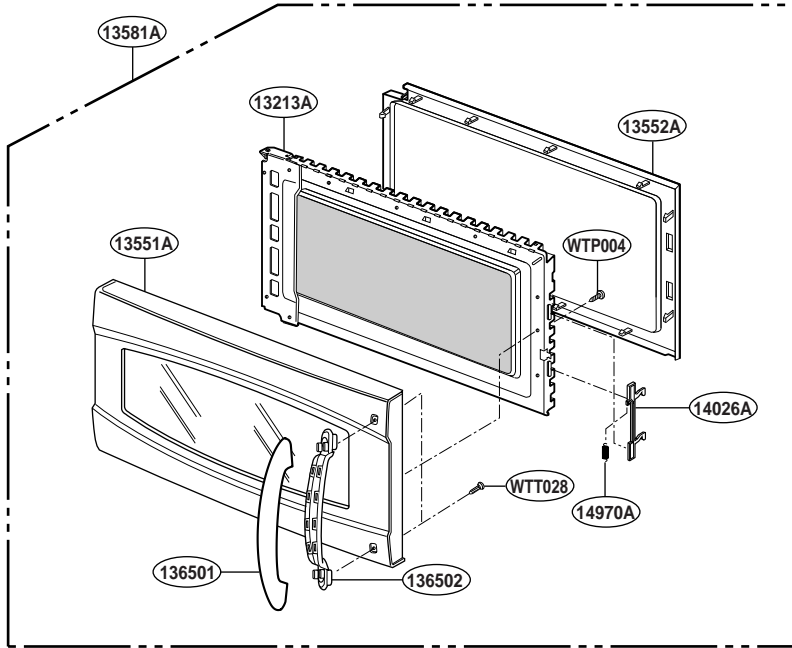

EXPLODED VIEW

DOOR PARTS

FOR MODEL: JVM1790BKC
JVM1790WKC

FOR MODEL: JVM1790SKC

CONTROLLER PARTS

**FOR MODEL: JVM1790BKC
JVM1790WKC**

FOR MODEL: JVM1790SKC

OVEN CAVITY PARTS

LATCH BOARD PARTS

INTERIOR PARTS (II)

INSTALLATION PARTS