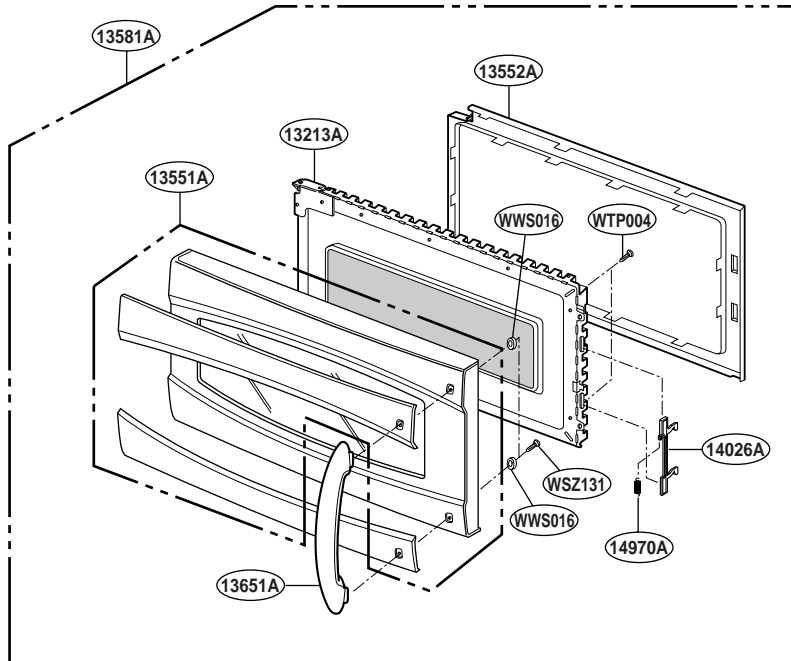

EXPLODED VIEW

DOOR PARTS

FOR MODEL: JVM1790BKC
JVM1790WKC

FOR MODEL: JVM1790SKC

CONTROLLER PARTS

**FOR MODEL: JVM1790BKC
JVM1790WKC**

FOR MODEL: JVM1790SKC

OVEN CAVITY PARTS

LATCH BOARD PARTS

INTERIOR PARTS (II)

INSTALLATION PARTS