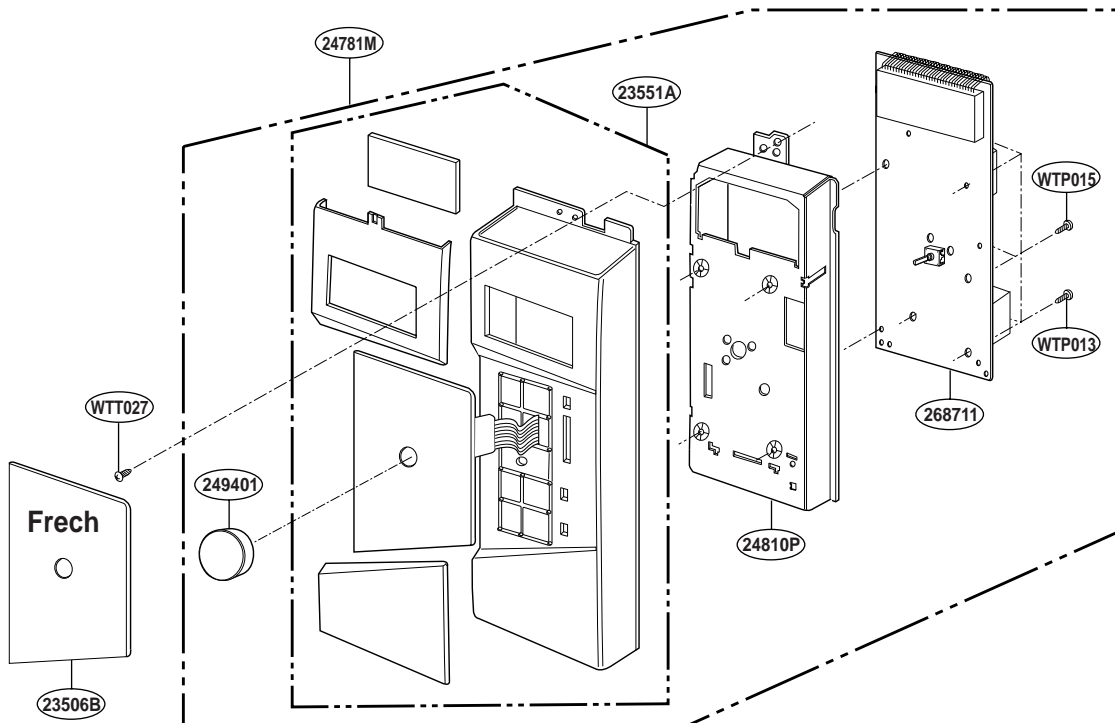

EXPLODED VIEW

DOOR PARTS

FOR MODEL: JVM1790BKC
JVM1790WKC

FOR MODEL: JVM1790SKC

CONTROLLER PARTS

**FOR MODEL: JVM1790BKC
JVM1790WKC**

FOR MODEL: JVM1790SKC

OVEN CAVITY PARTS

LATCH BOARD PARTS

INTERIOR PARTS (II)

INSTALLATION PARTS