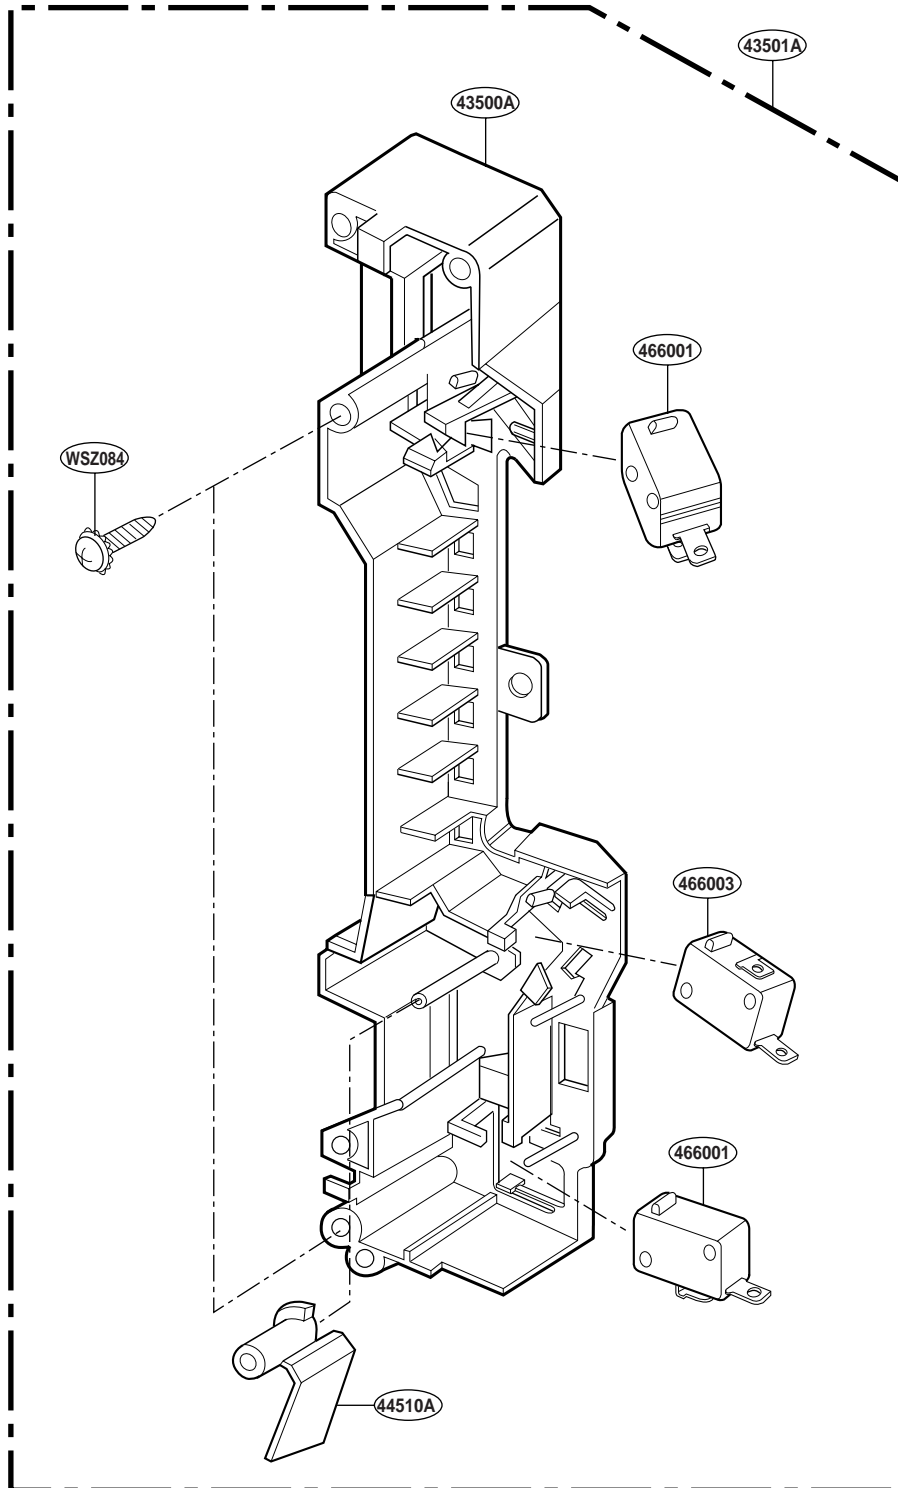

EXPLODED VIEW

DOOR PARTS

FOR MODEL: JVM1790BKC
JVM1790WKC

FOR MODEL: JVM1790SKC

CONTROLLER PARTS

**FOR MODEL: JVM1790BKC
JVM1790WKC**

FOR MODEL: JVM1790SKC

OVEN CAVITY PARTS

LATCH BOARD PARTS

INTERIOR PARTS (II)

INSTALLATION PARTS