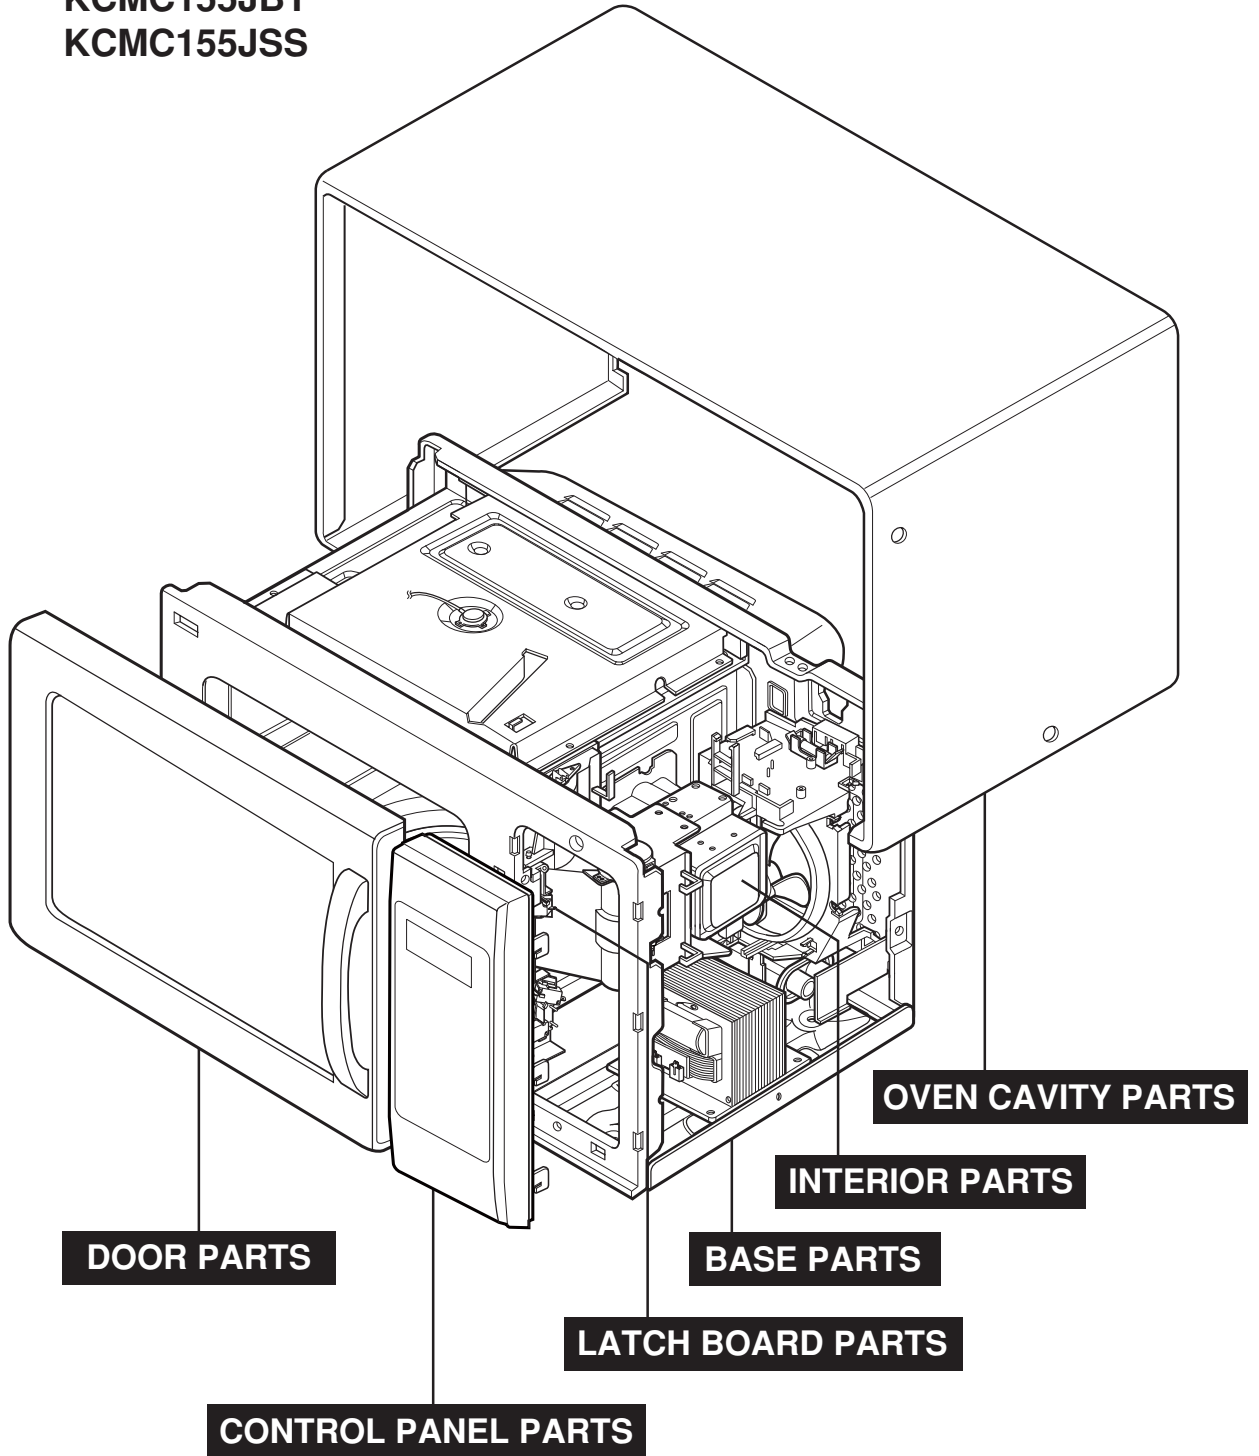

----- Manual continues below -----

EXPLODED VIEW

INTRODUCTION

Model : KCMC155JBL
KCMC155JWH
KCMC155JBT
KCMC155JSS

DOOR PARTS

CONTROLLER PARTS

For Model : KCMC155JBL
KCMC155JWH
KCMC155JBT

For Model : KCMC155JSS

OVEN CAVITY PARTS

LATCH BOARD PARTS

INTERIOR PARTS

BASE PLATE PARTS

SENSOR PARTS