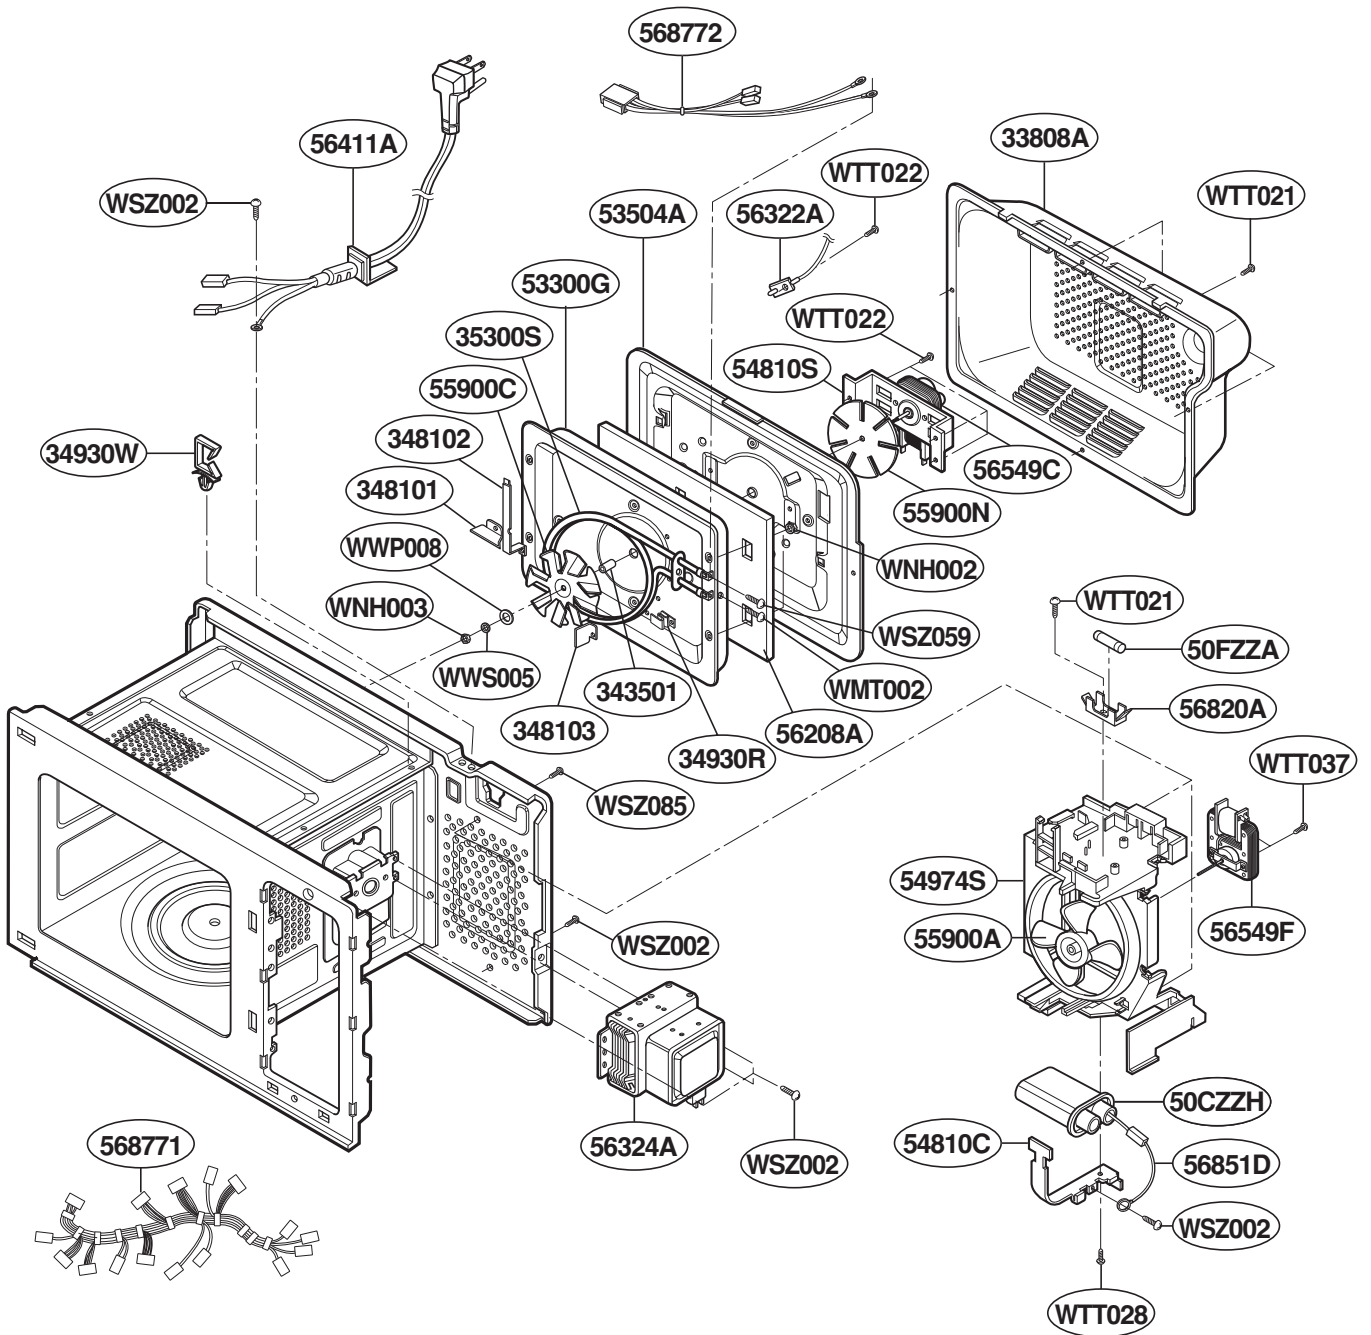

----- Manual continues below -----

EXPLODED VIEW

INTRODUCTION

Model : KCMC155JBL
KCMC155JWH
KCMC155JBT
KCMC155JSS

DOOR PARTS

CONTROLLER PARTS

For Model : KCMC155JBL
KCMC155JWH
KCMC155JBT

For Model : KCMC155JSS

OVEN CAVITY PARTS

LATCH BOARD PARTS

INTERIOR PARTS

BASE PLATE PARTS

SENSOR PARTS