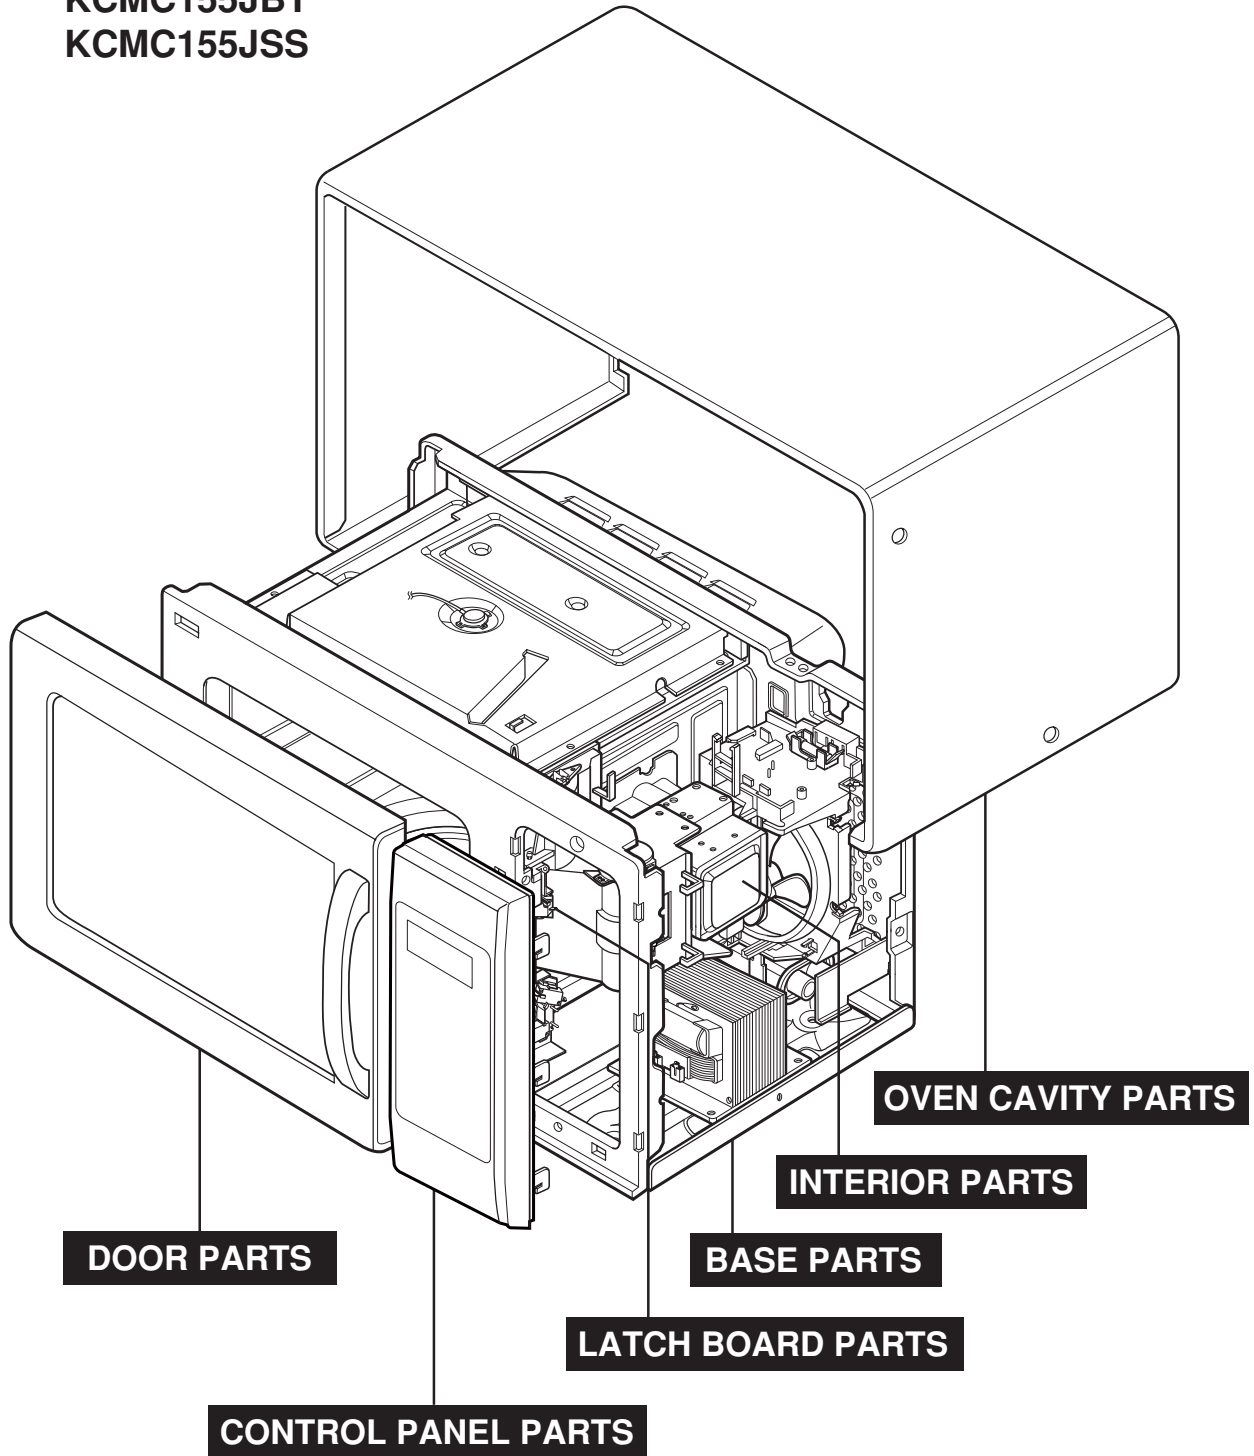

EXPLODED VIEW

INTRODUCTION

Model : KCMC155JBL
KCMC155JWH
KCMC155JBT
KCMC155JSS

DOOR PARTS

CONTROLLER PARTS

For Model : KCMC155JBL
KCMC155JWH
KCMC155JBT

For Model : KCMC155JSS

OVEN CAVITY PARTS

LATCH BOARD PARTS

INTERIOR PARTS

BASE PLATE PARTS

SENSOR PARTS