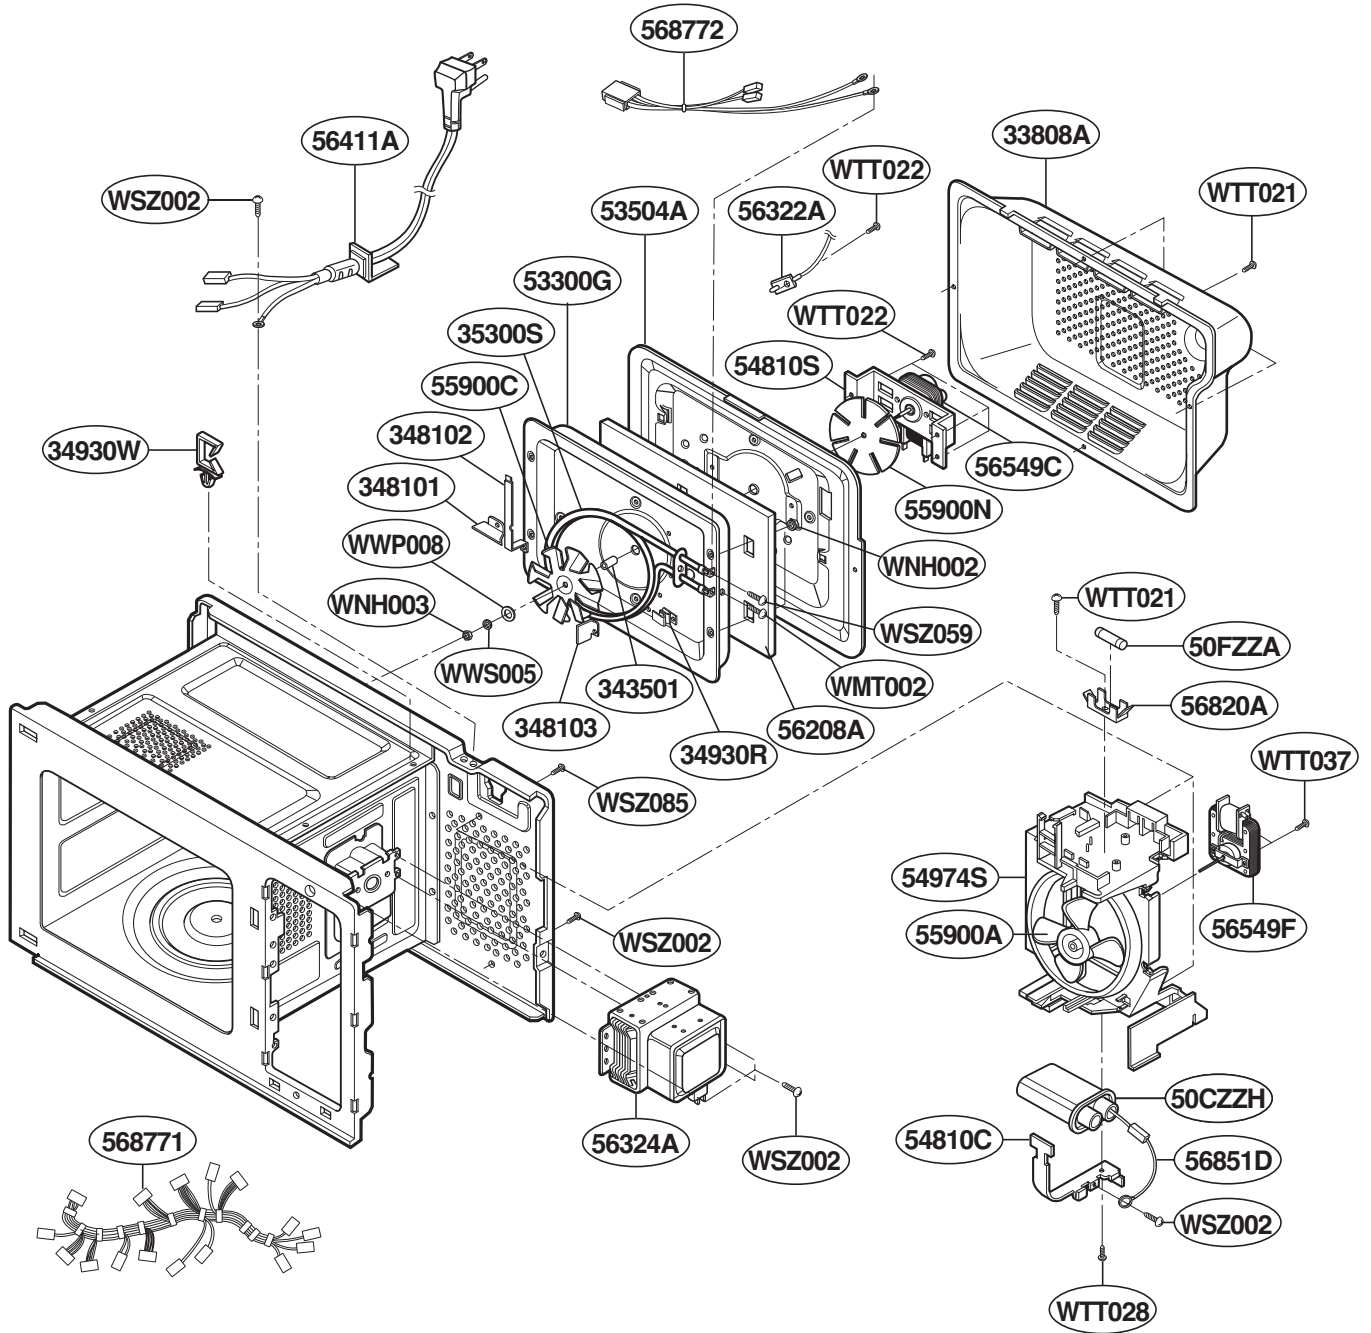

EXPLODED VIEW

INTRODUCTION

Model : KCMC155JBL
KCMC155JWH
KCMC155JBT
KCMC155JSS

DOOR PARTS

CONTROLLER PARTS

For Model : KCMC155JBL
KCMC155JWH
KCMC155JBT

For Model : KCMC155JSS

OVEN CAVITY PARTS

LATCH BOARD PARTS

INTERIOR PARTS

BASE PLATE PARTS

SENSOR PARTS