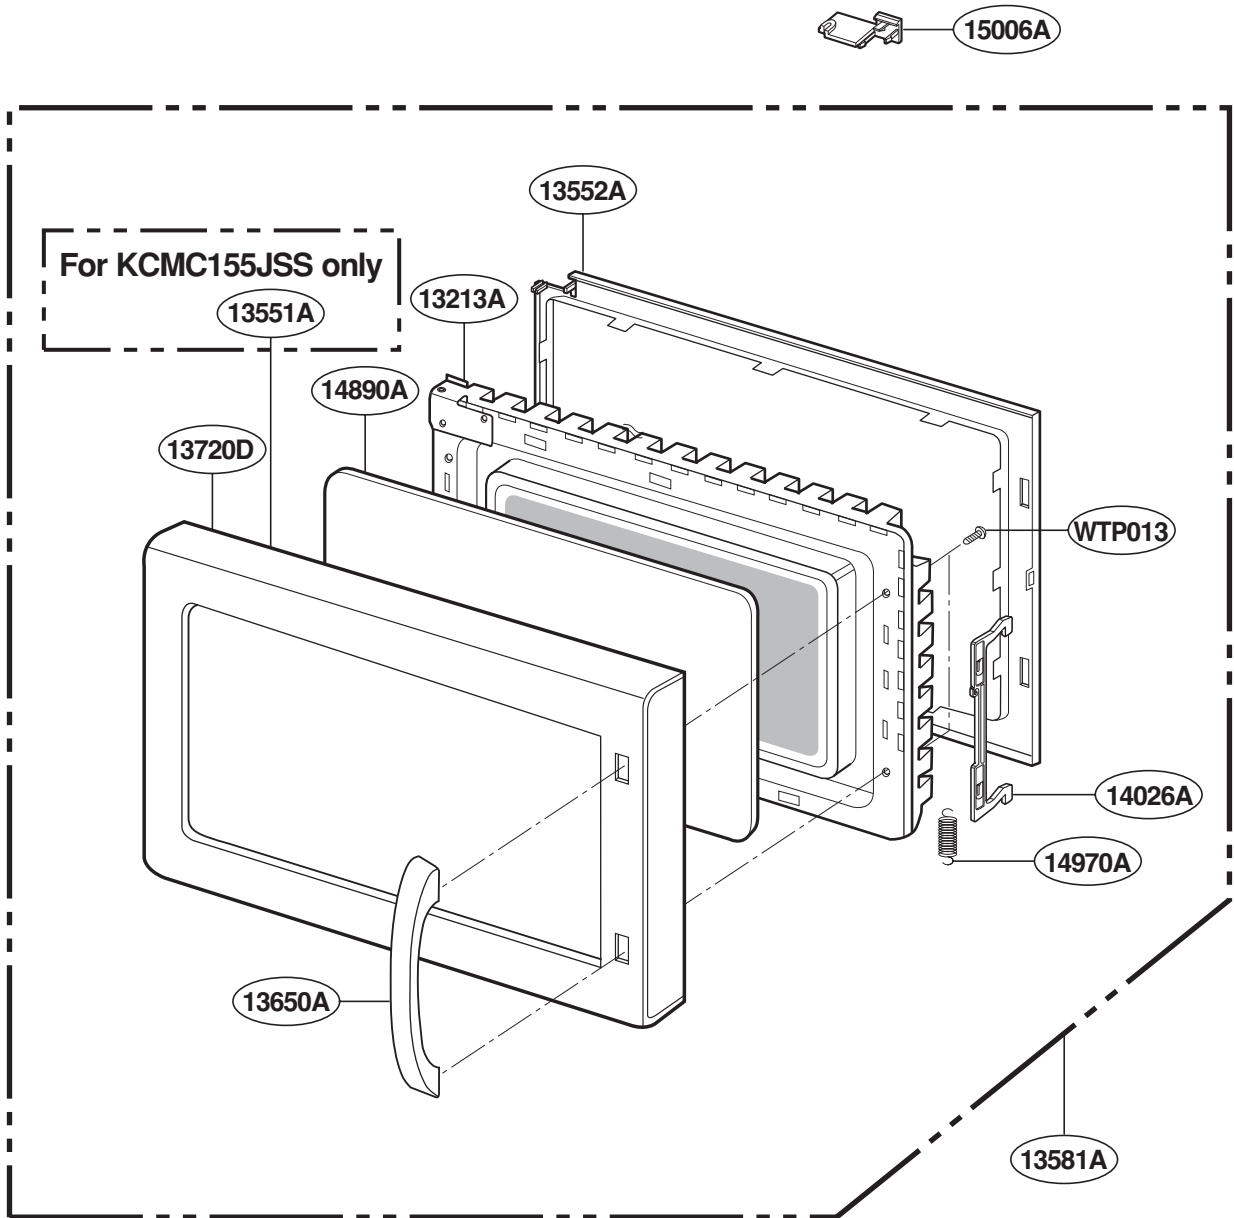

----- Manual continues below -----

EXPLODED VIEW

INTRODUCTION

Model : KCMC155JBL
KCMC155JWH
KCMC155JBT
KCMC155JSS

DOOR PARTS

CONTROLLER PARTS

For Model : KCMC155JBL
KCMC155JWH
KCMC155JBT

For Model : KCMC155JSS

OVEN CAVITY PARTS

LATCH BOARD PARTS

INTERIOR PARTS

BASE PLATE PARTS

SENSOR PARTS