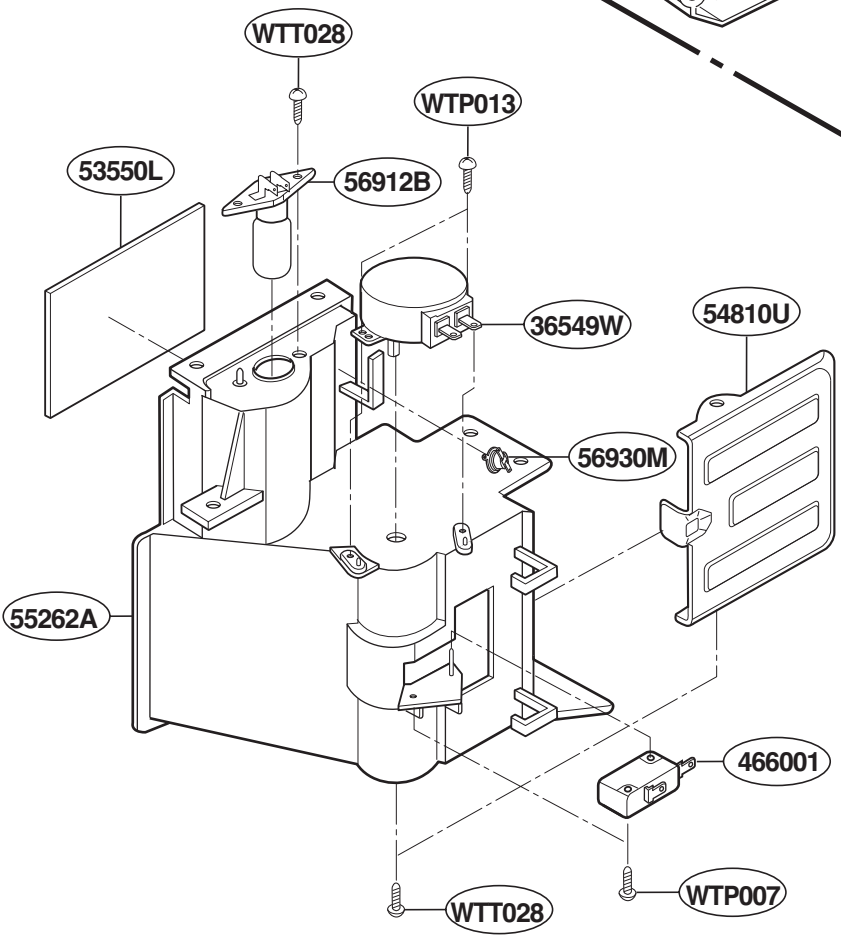

EXPLODED VIEW

INTRODUCTION

Model : KCMC155JBL
KCMC155JWH
KCMC155JBT
KCMC155JSS

DOOR PARTS

CONTROLLER PARTS

For Model : KCMC155JBL
KCMC155JWH
KCMC155JBT

For Model : KCMC155JSS

OVEN CAVITY PARTS

LATCH BOARD PARTS

INTERIOR PARTS

BASE PLATE PARTS

SENSOR PARTS