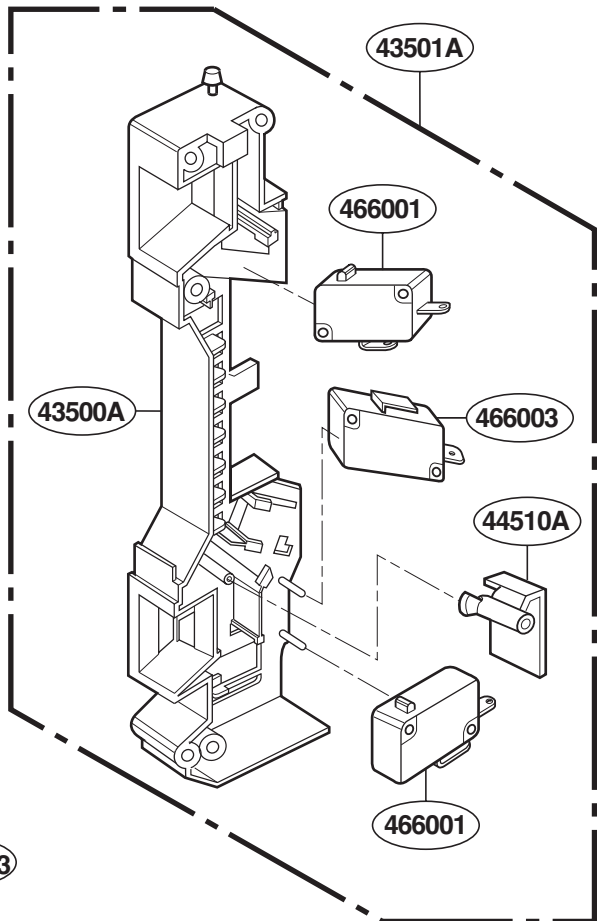

EXPLODED VIEW

INTRODUCTION

Model : KCMC155JBL
KCMC155JWH
KCMC155JBT
KCMC155JSS

DOOR PARTS

CONTROLLER PARTS

For Model : KCMC155JBL
KCMC155JWH
KCMC155JBT

For Model : KCMC155JSS

OVEN CAVITY PARTS

LATCH BOARD PARTS

INTERIOR PARTS

BASE PLATE PARTS

SENSOR PARTS