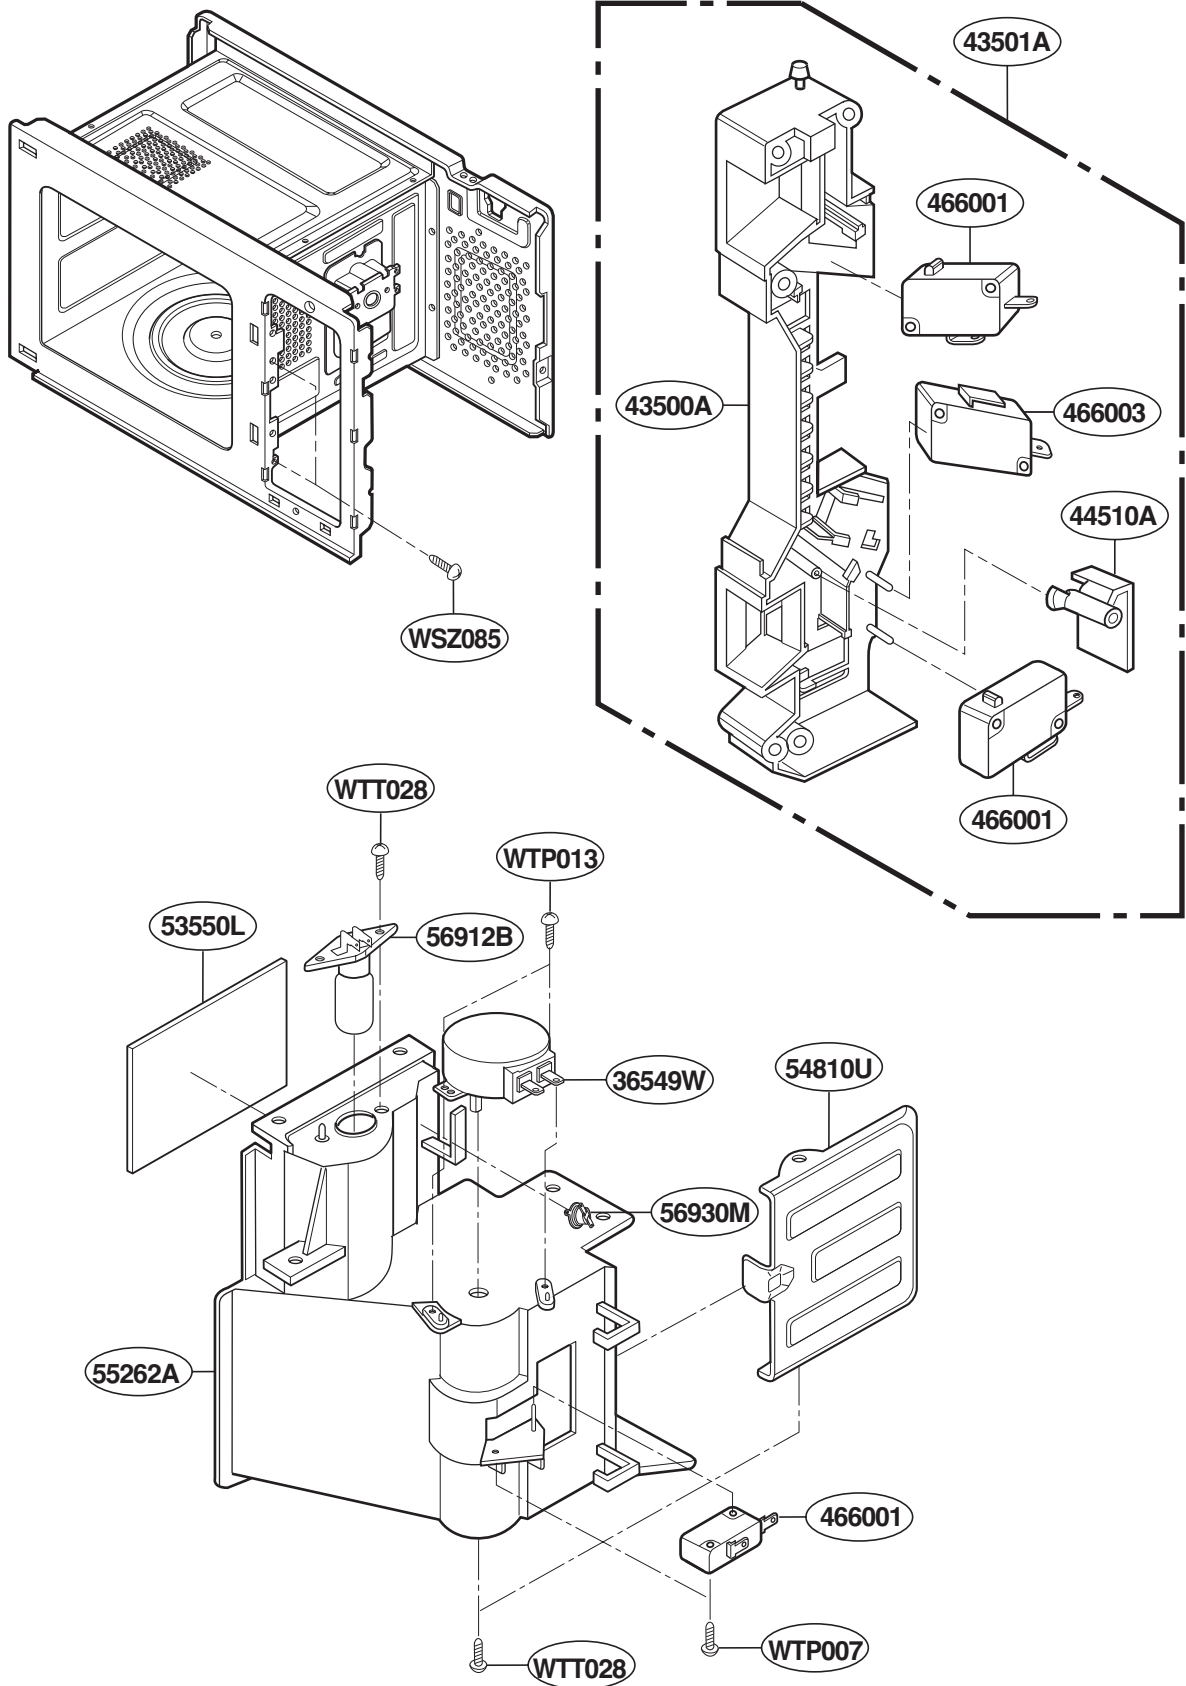

----- Manual continues below -----

EXPLODED VIEW

INTRODUCTION

Model : KCMC155JBL
KCMC155JWH
KCMC155JBT
KCMC155JSS

DOOR PARTS

CONTROLLER PARTS

For Model : KCMC155JBL
KCMC155JWH
KCMC155JBT

For Model : KCMC155JSS

OVEN CAVITY PARTS

LATCH BOARD PARTS

INTERIOR PARTS

BASE PLATE PARTS

SENSOR PARTS