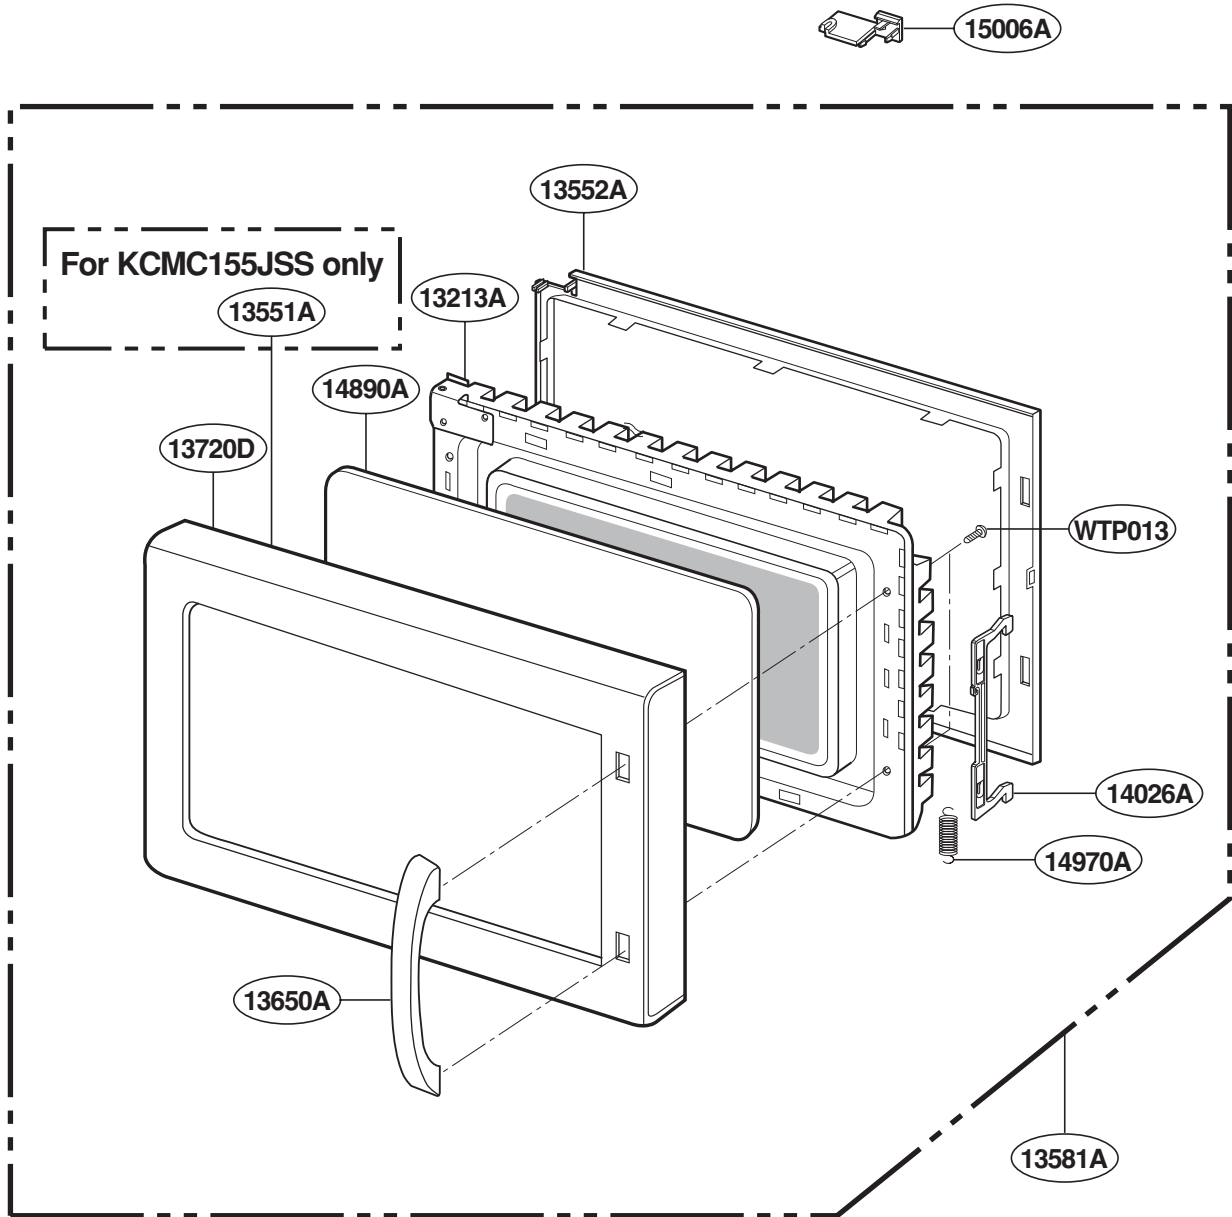

EXPLODED VIEW

INTRODUCTION

Model : KCMC155JBL
KCMC155JWH
KCMC155JBT
KCMC155JSS

DOOR PARTS

CONTROLLER PARTS

For Model : KCMC155JBL
KCMC155JWH
KCMC155JBT

For Model : KCMC155JSS

OVEN CAVITY PARTS

LATCH BOARD PARTS

INTERIOR PARTS

BASE PLATE PARTS

SENSOR PARTS