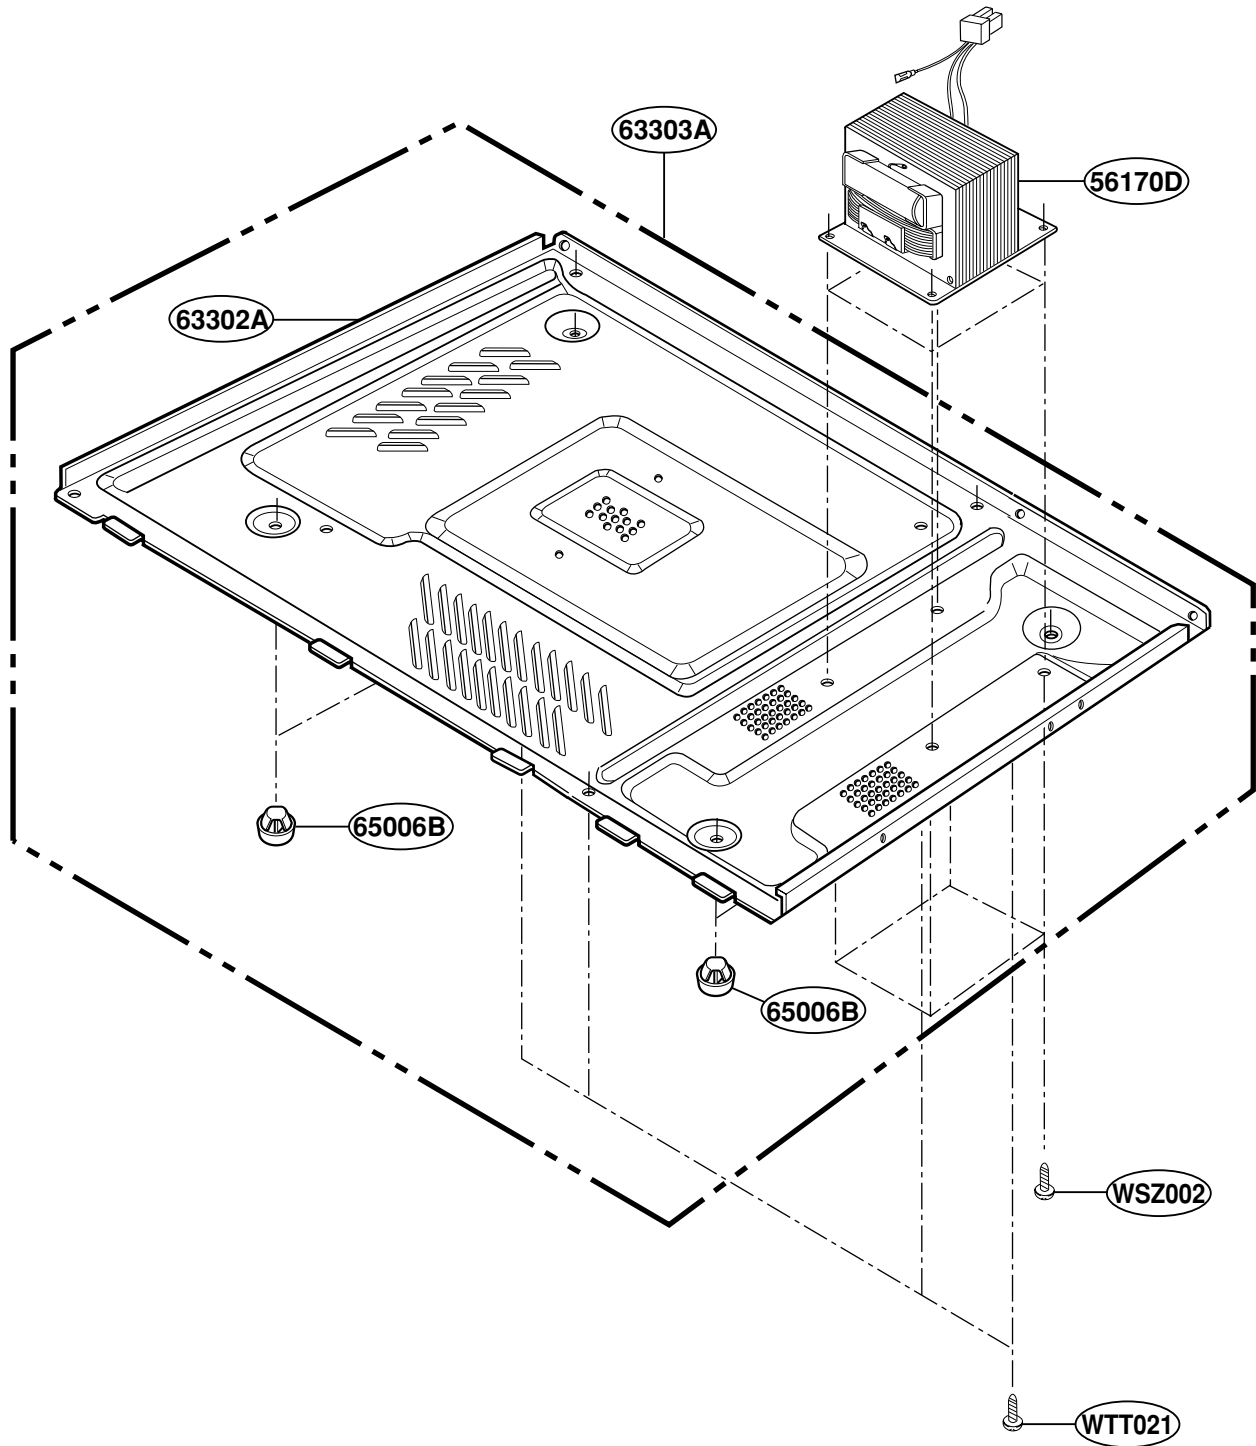

BASE PLATE PARTS

JE1440WF/BF
JE1460WF/BF