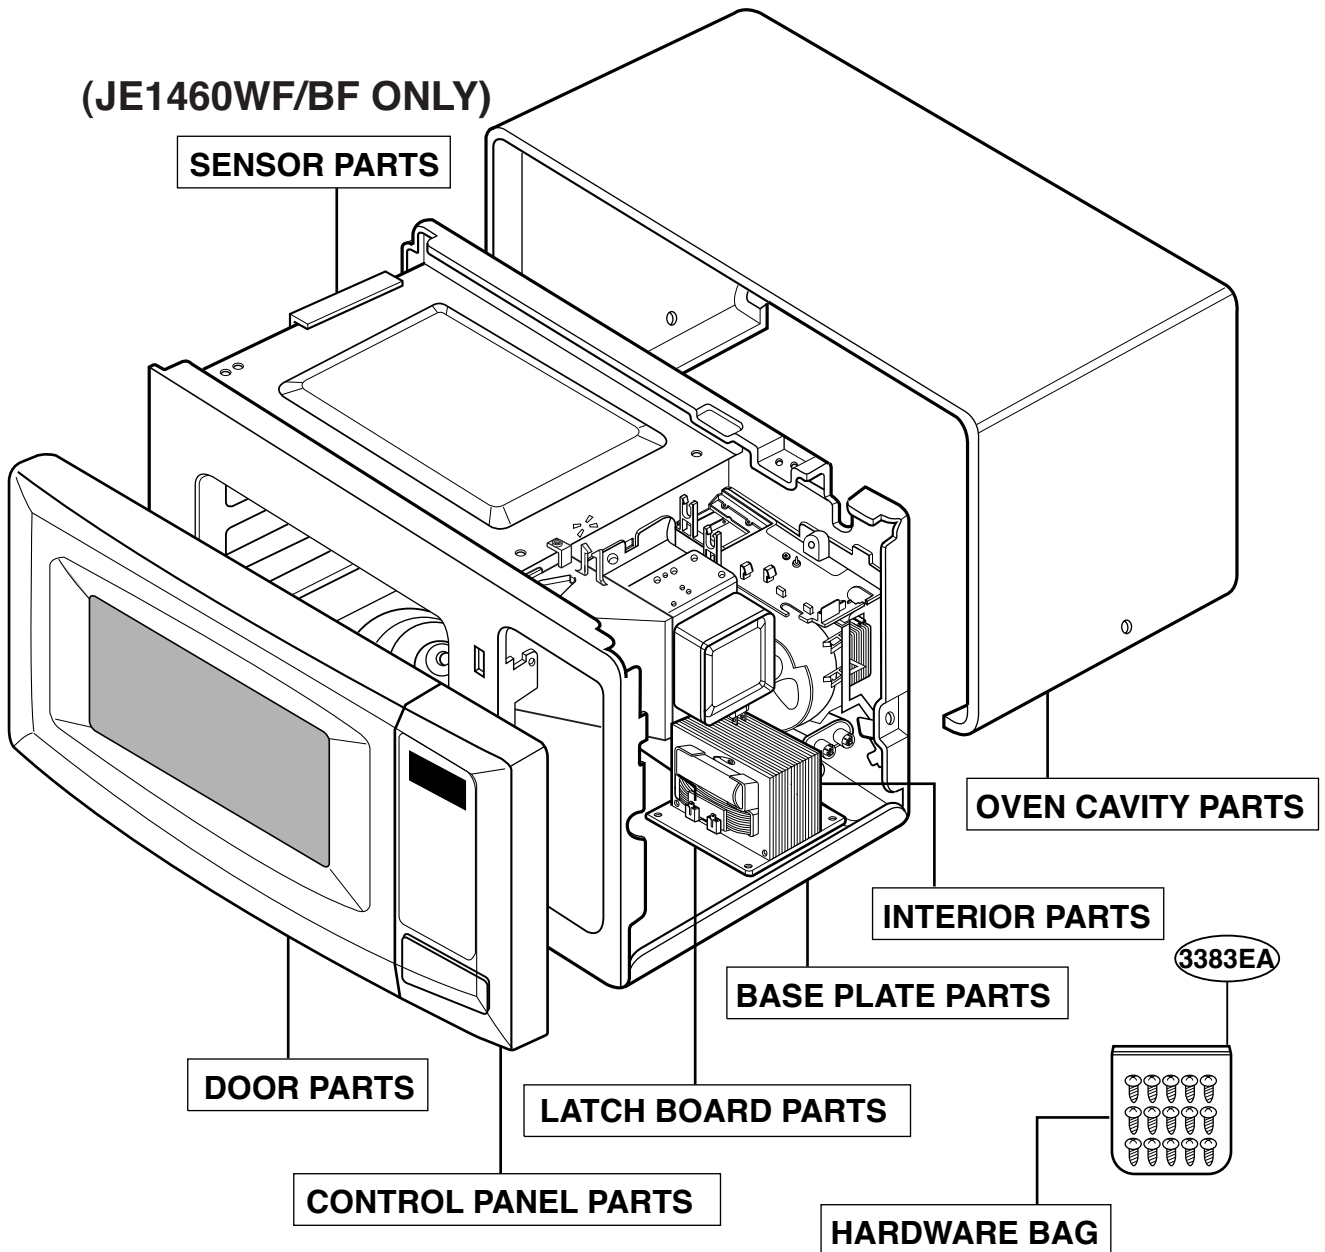

EXPLODED VIEW

INTRODUCTION

JE1440WF/BF

JE1460WF/BF

DOOR PARTS

JE1440WF/BF
JE1460WF/BF

CONTROL PANEL PARTS

JE1440WF/BF
JE1460WF/BF

OVEN CAVITY PARTS

JE1440WF/BF
JE1460WF/BF

LATCH BOARD PARTS

JE1440WF/BF
JE1460WF/BF

INTERIOR PARTS

JE1440WF/BF
JE1460WF/BF

BASE PLATE PARTS

JE1440WF/BF
JE1460WF/BF

SENSOR PARTS

JE1460WF/BF