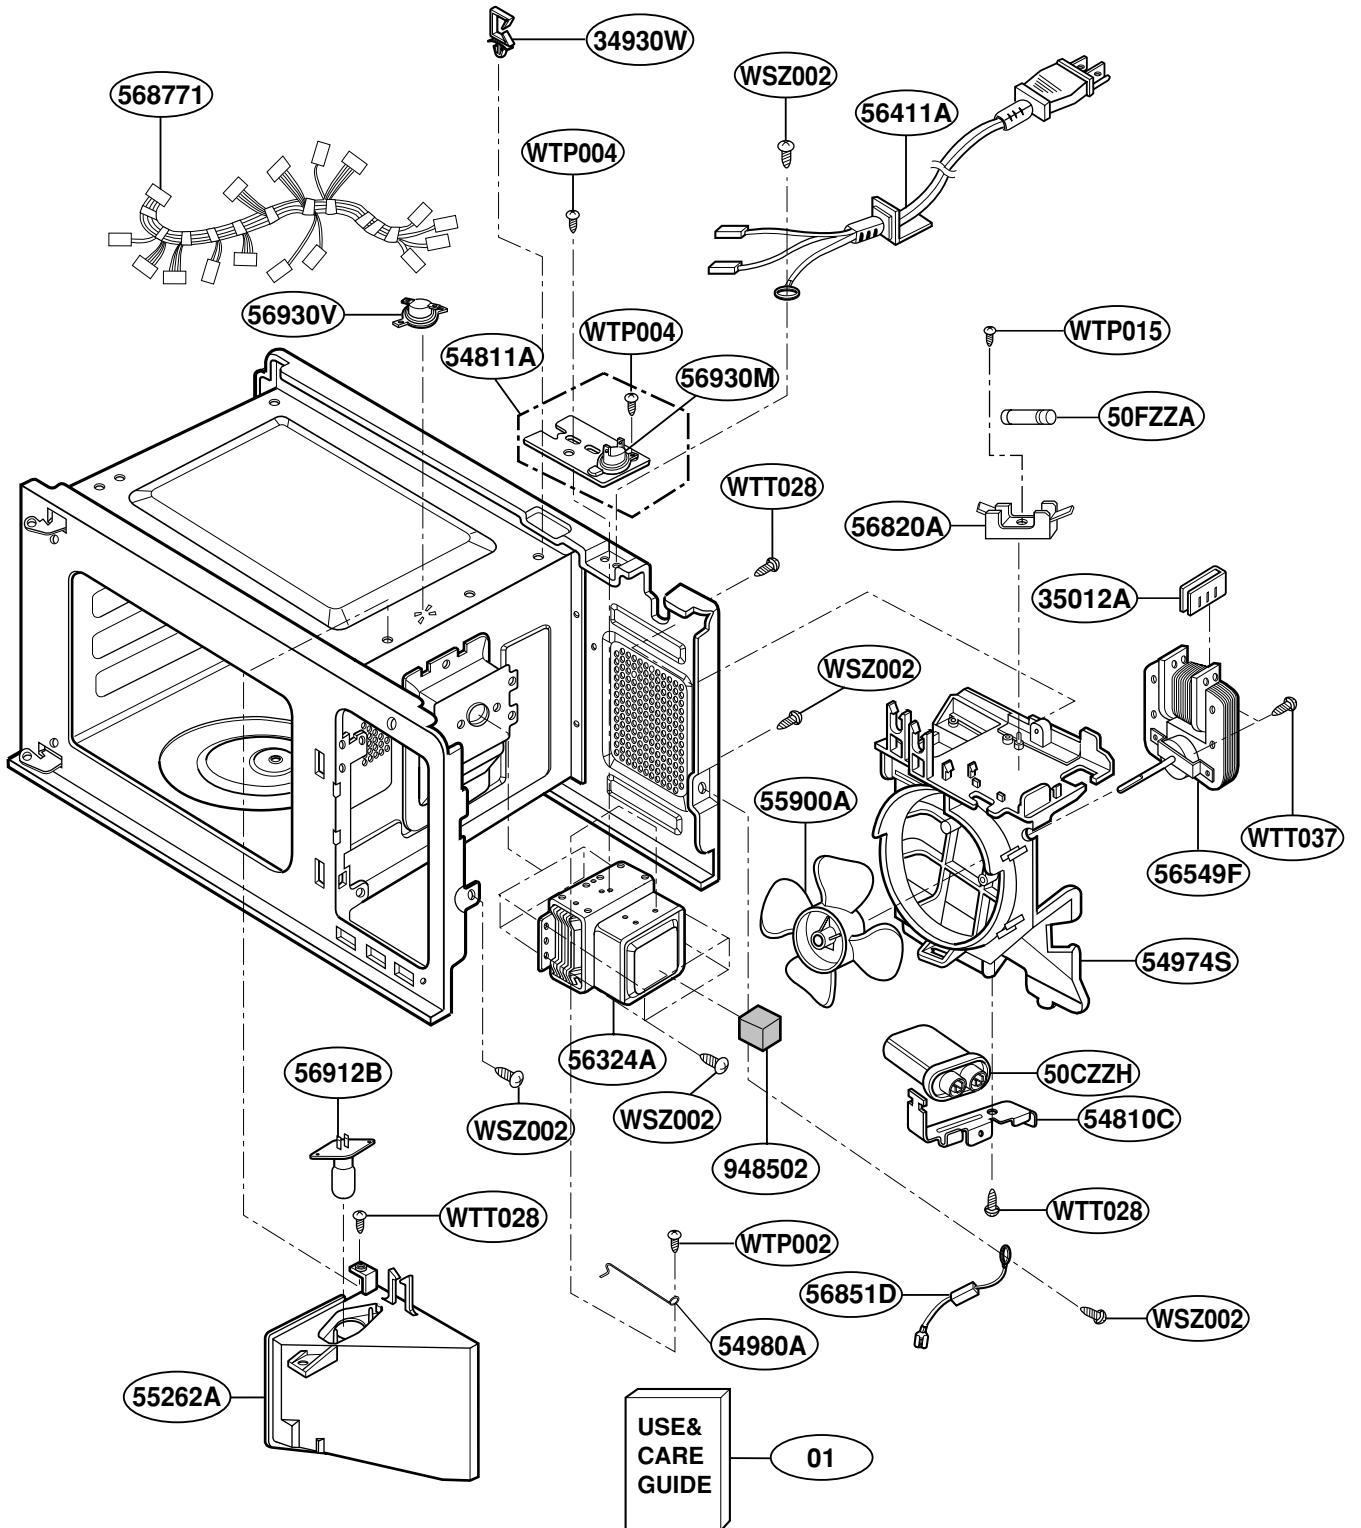

EXPLODED VIEW

INTRODUCTION

JE1440WF/BF

JE1460WF/BF

DOOR PARTS

JE1440WF/BF
JE1460WF/BF

CONTROL PANEL PARTS

JE1440WF/BF
JE1460WF/BF

OVEN CAVITY PARTS

JE1440WF/BF
JE1460WF/BF

LATCH BOARD PARTS

JE1440WF/BF
JE1460WF/BF

INTERIOR PARTS

JE1440WF/BF
JE1460WF/BF

BASE PLATE PARTS

JE1440WF/BF
JE1460WF/BF

SENSOR PARTS

JE1460WF/BF