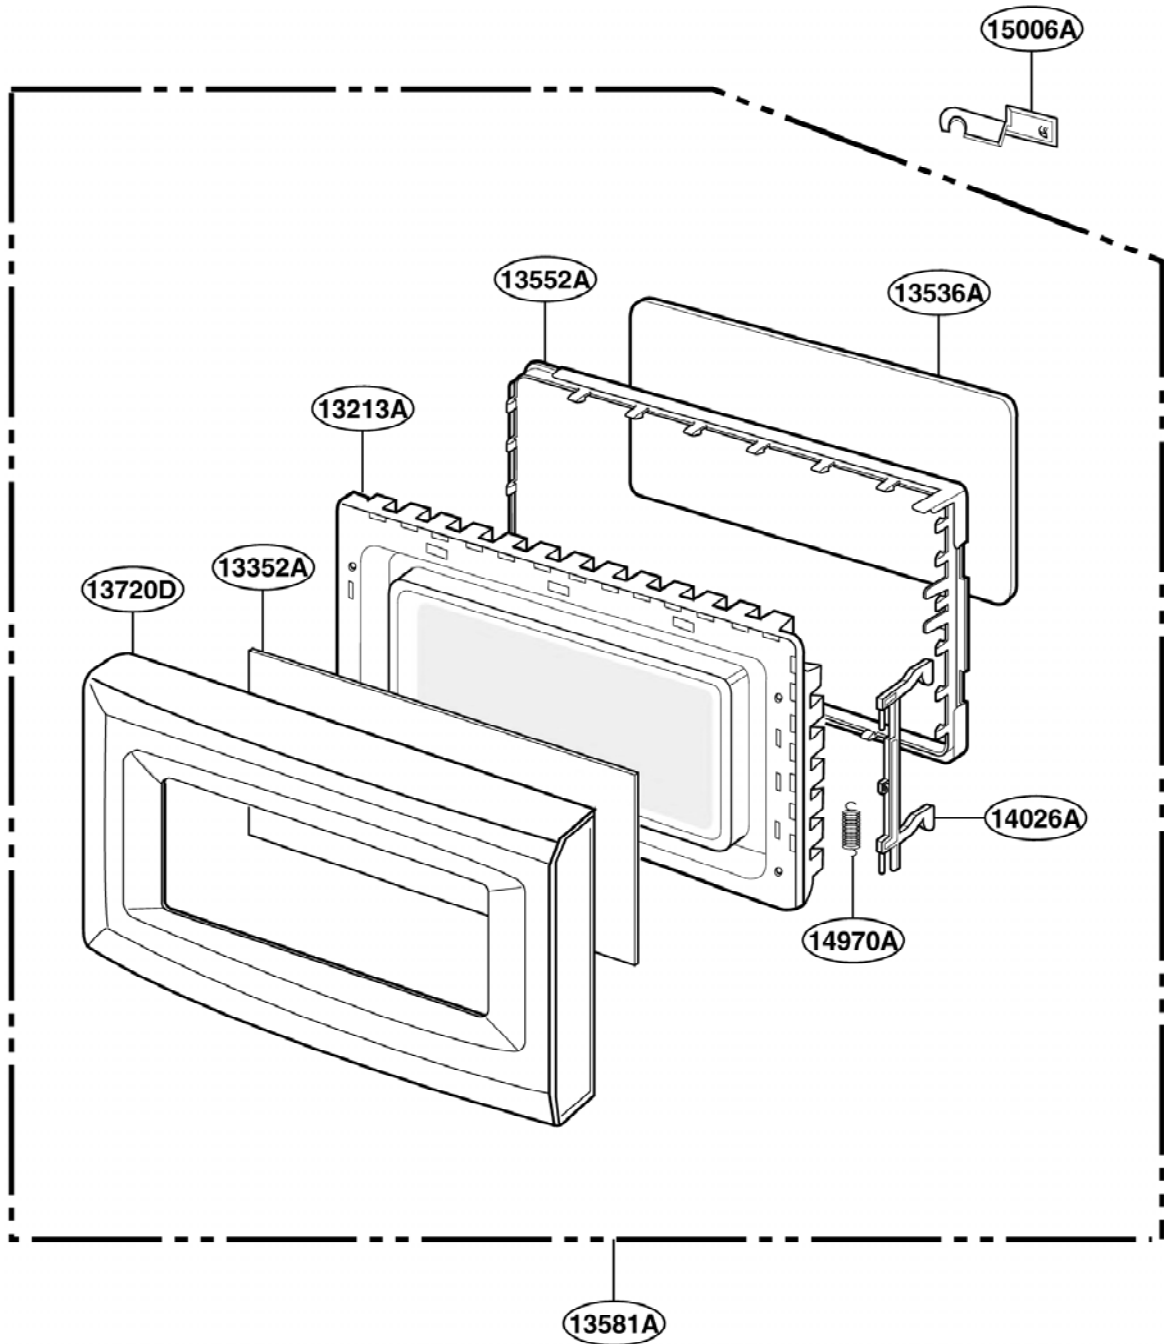

EXPLODED VIEW

INTRODUCTION

JE1440
JE1460

P/NO: 3828W5S2094

DOOR PARTS

CONTROL PANEL PARTS

OVEN CAVITY PARTS

LATCH BOARD PARTS

INTERIOR PARTS (II)

Model: JE1440WF 03
JE1440BF 03
JE1460WF 03
JE1460BF 03

Check the rating label of **Model** and order SVC parts according to the **Model No.**

BASE PLATE PARTS

SENSOR PARTS

Model: JE1460