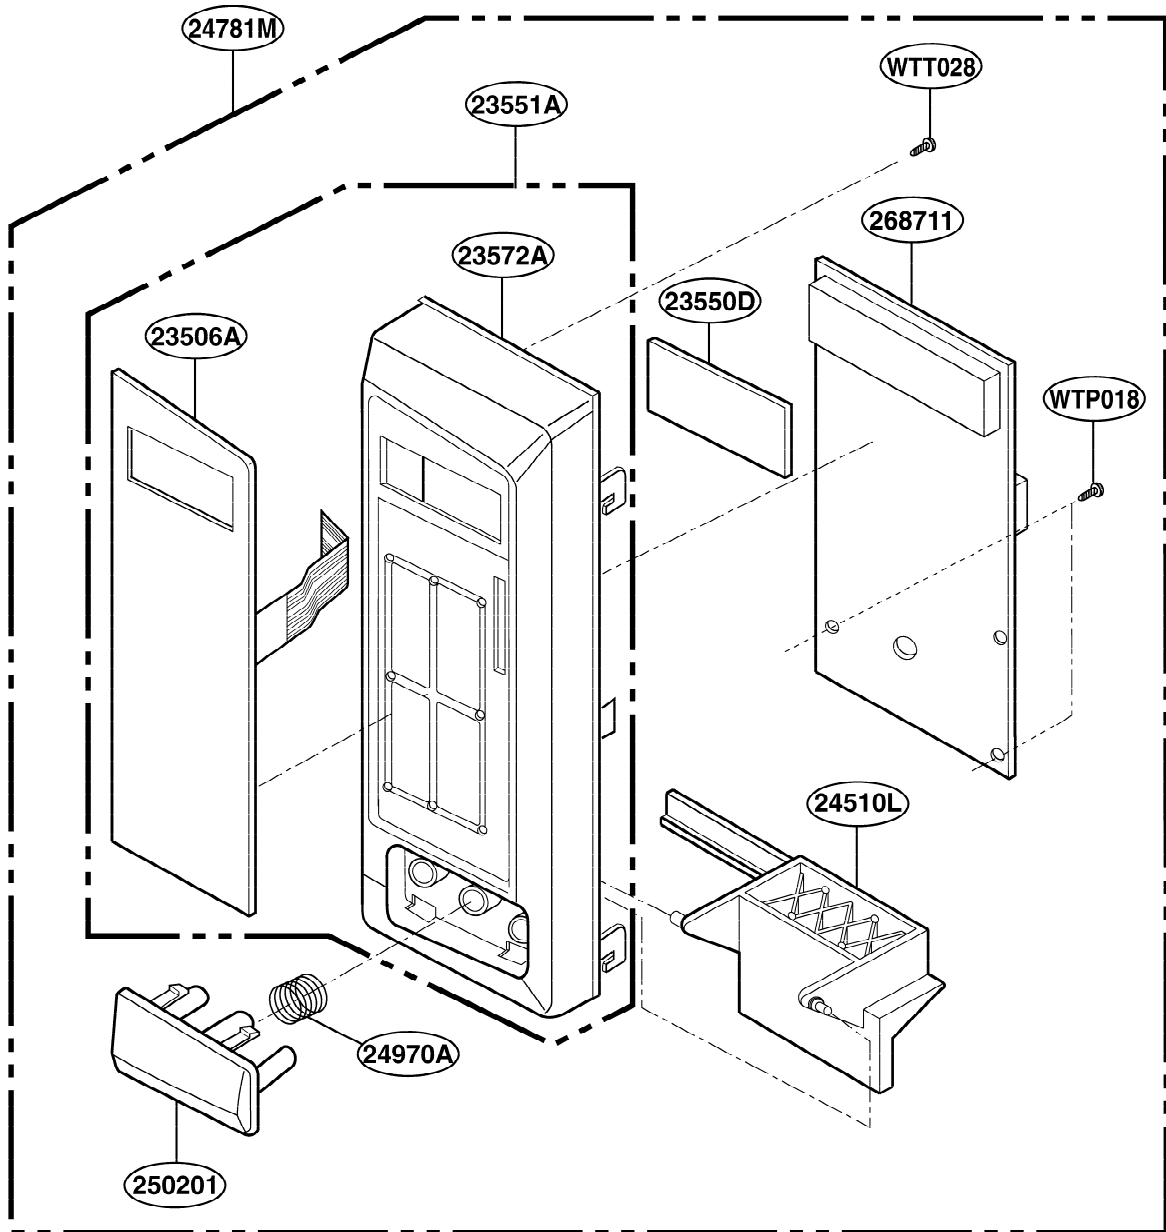

EXPLODED VIEW

INTRODUCTION

JE1440
JE1460

P/NO: 3828W5S2094

DOOR PARTS

CONTROL PANEL PARTS

OVEN CAVITY PARTS

LATCH BOARD PARTS

INTERIOR PARTS (II)

Model: JE1440WF 03
JE1440BF 03
JE1460WF 03
JE1460BF 03

Check the rating label of **Model** and order SVC parts according to the **Model No.**

BASE PLATE PARTS

SENSOR PARTS

Model: JE1460