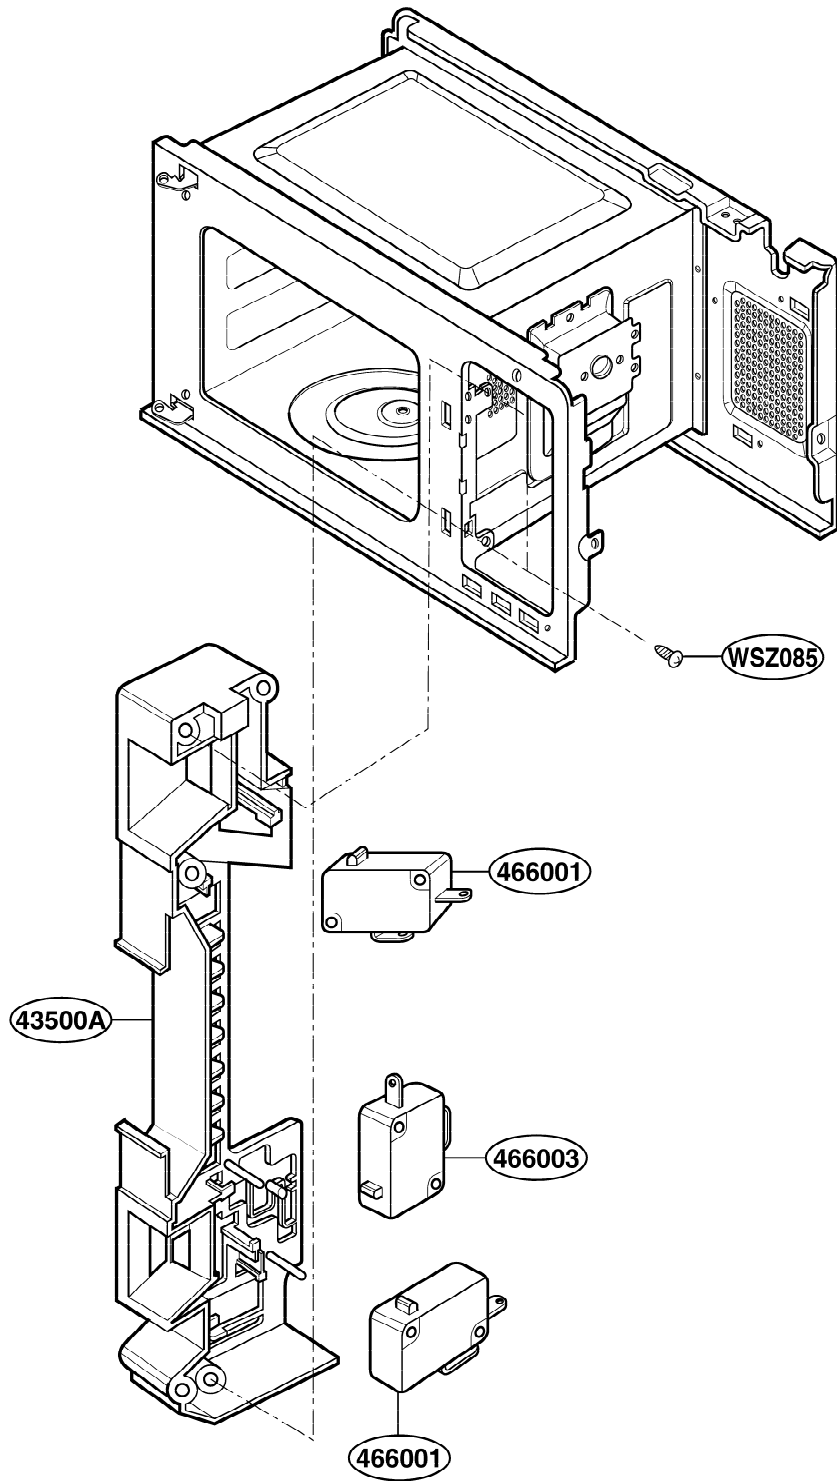

EXPLODED VIEW

INTRODUCTION

JE1440
JE1460

P/NO: 3828W5S2094

DOOR PARTS

CONTROL PANEL PARTS

OVEN CAVITY PARTS

LATCH BOARD PARTS

INTERIOR PARTS (II)

Model: JE1440WF 03
JE1440BF 03
JE1460WF 03
JE1460BF 03

Check the rating label of **Model** and order SVC parts according to the **Model No.**

BASE PLATE PARTS

SENSOR PARTS

Model: JE1460