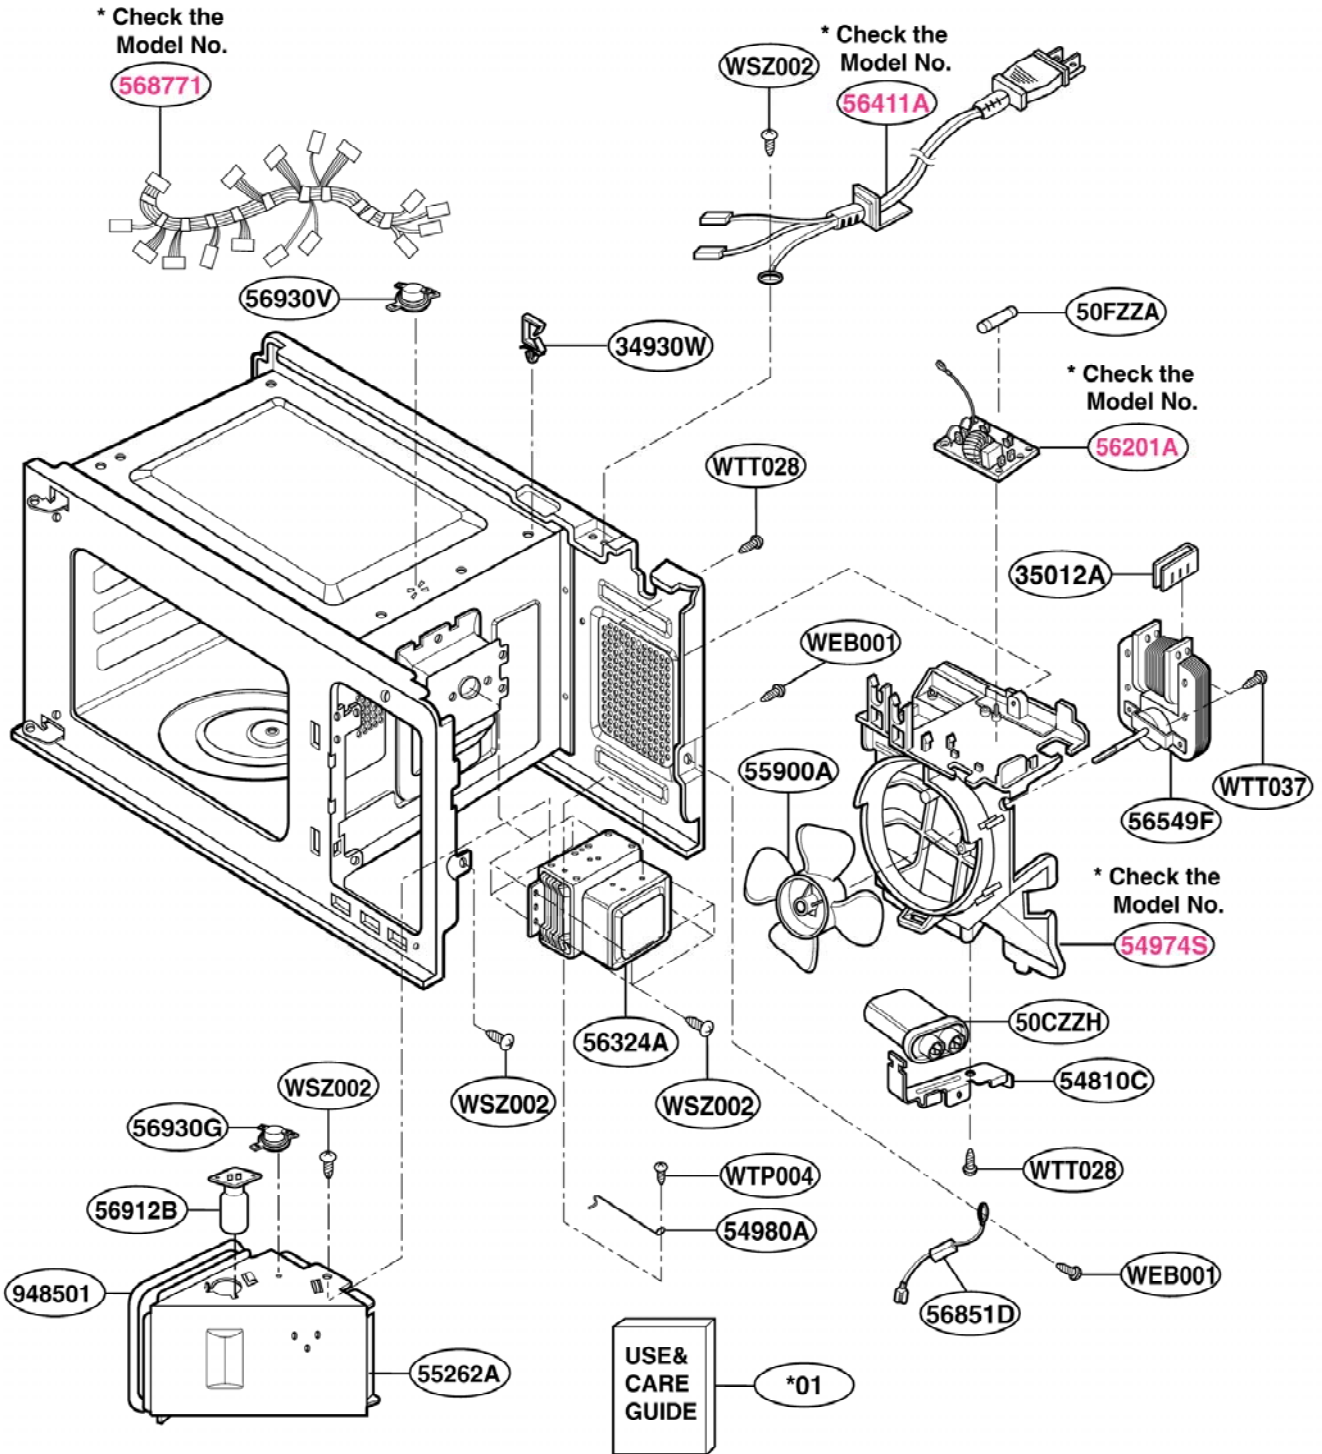

EXPLODED VIEW

INTRODUCTION

JE1440
JE1460

P/NO: 3828W5S2094

DOOR PARTS

CONTROL PANEL PARTS

OVEN CAVITY PARTS

LATCH BOARD PARTS

INTERIOR PARTS (II)

Model: JE1440WF 03
JE1440BF 03
JE1460WF 03
JE1460BF 03

Check the rating label of **Model** and order SVC parts according to the **Model No.**

BASE PLATE PARTS

SENSOR PARTS

Model: JE1460