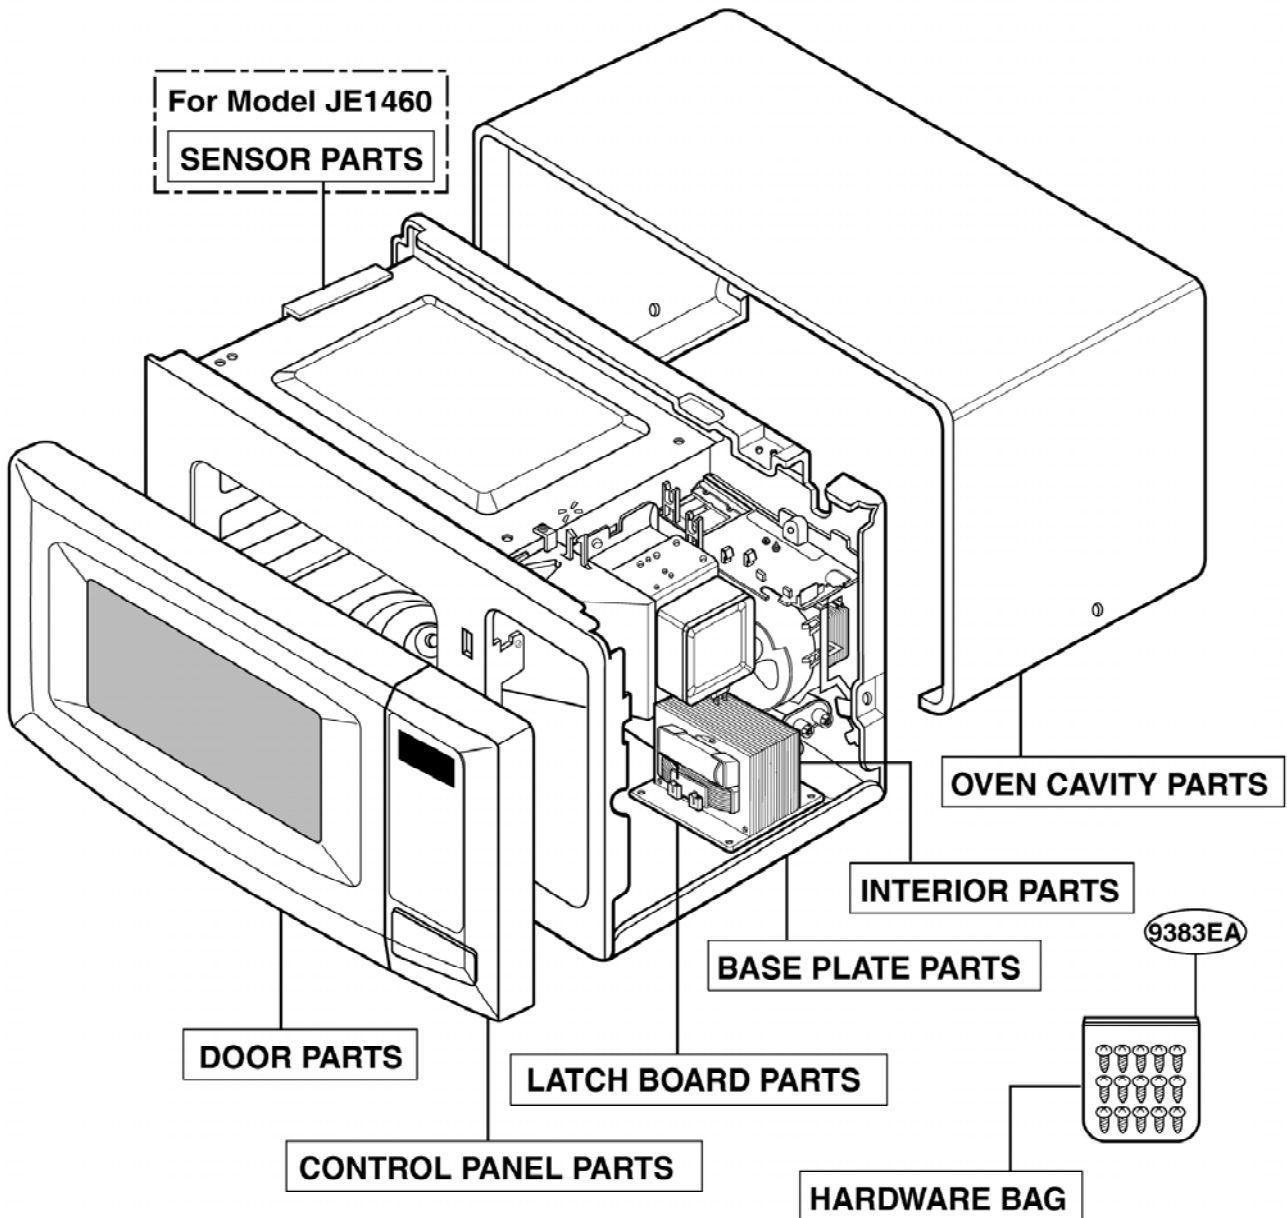

EXPLODED VIEW

INTRODUCTION

JE1440
JE1460

P/NO: 3828W5S2094

DOOR PARTS

CONTROL PANEL PARTS

OVEN CAVITY PARTS

LATCH BOARD PARTS

INTERIOR PARTS (II)

Model: JE1440WF 03
JE1440BF 03
JE1460WF 03
JE1460BF 03

Check the rating label of **Model** and order SVC parts according to the **Model No.**

BASE PLATE PARTS

SENSOR PARTS

Model: JE1460