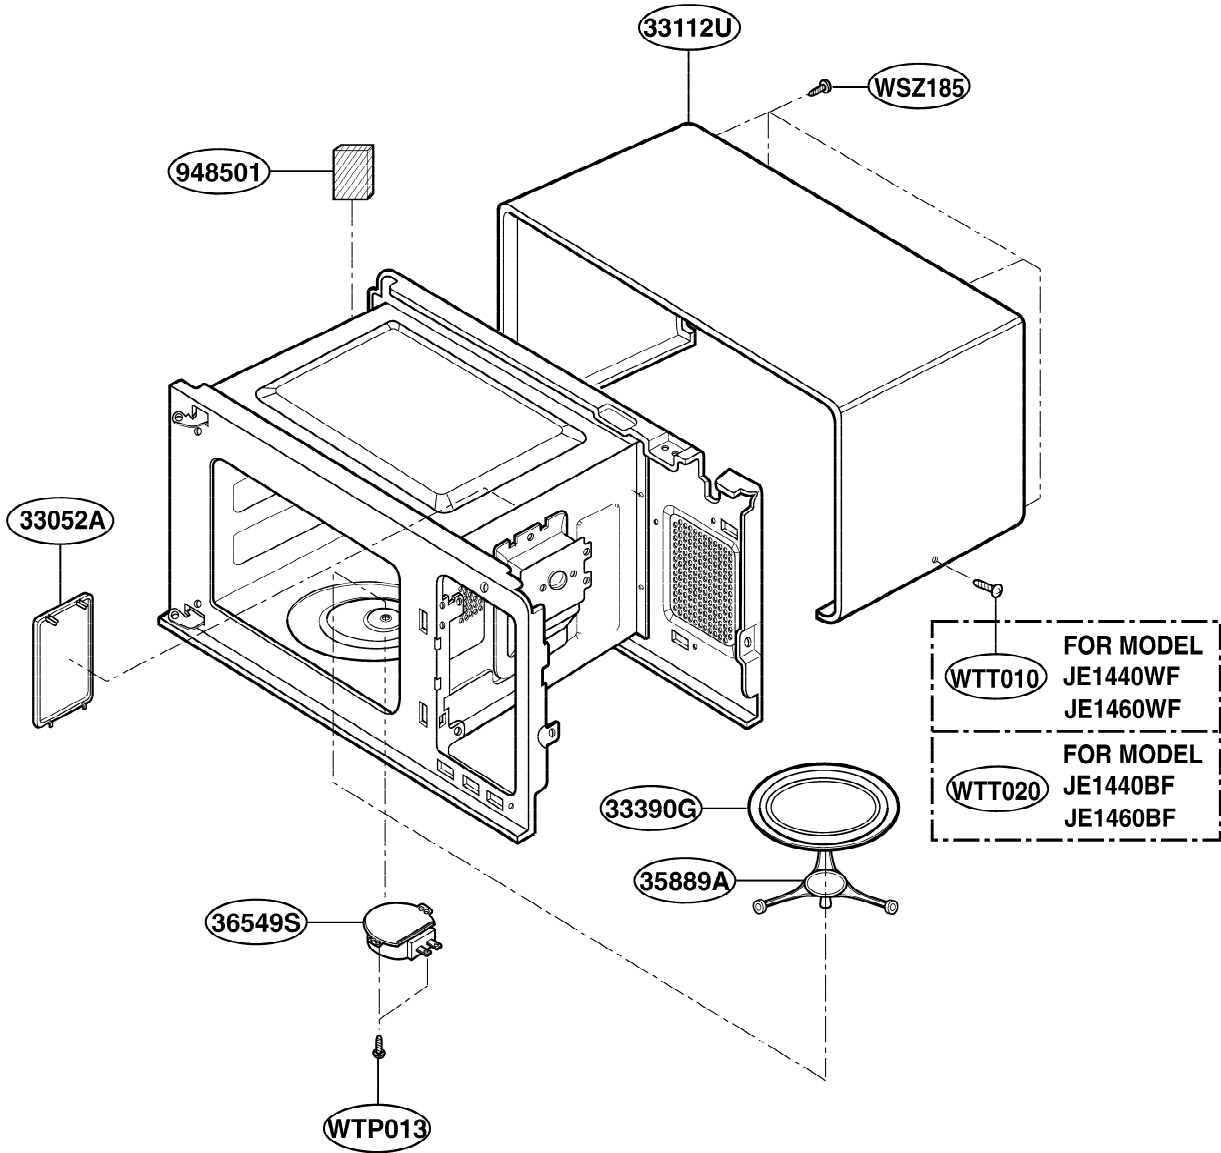

EXPLODED VIEW

INTRODUCTION

JE1440
JE1460

P/NO: 3828W5S2094

DOOR PARTS

CONTROL PANEL PARTS

OVEN CAVITY PARTS

LATCH BOARD PARTS

INTERIOR PARTS (II)

Model: JE1440WF 03
JE1440BF 03
JE1460WF 03
JE1460BF 03

Check the rating label of **Model** and order SVC parts according to the **Model No.**

BASE PLATE PARTS

SENSOR PARTS

Model: JE1460