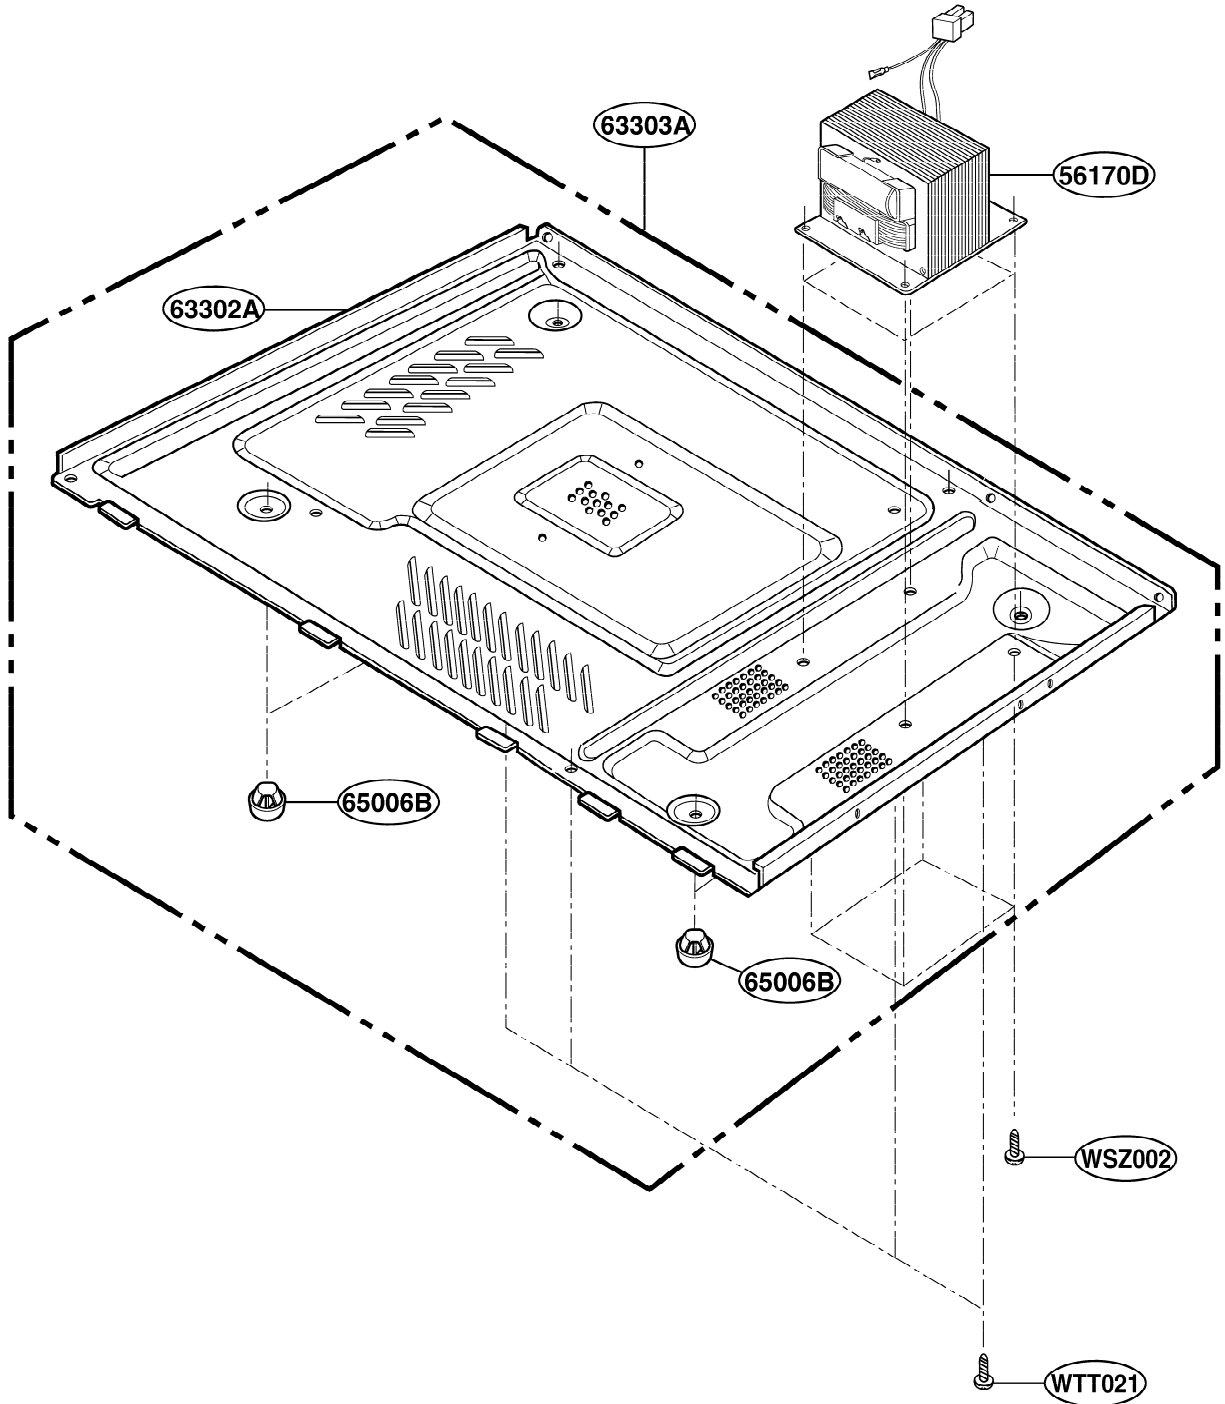

EXPLODED VIEW

INTRODUCTION

JE1440
JE1460

P/NO: 3828W5S2094

DOOR PARTS

CONTROL PANEL PARTS

OVEN CAVITY PARTS

LATCH BOARD PARTS

INTERIOR PARTS (II)

Model: JE1440WF 03
JE1440BF 03
JE1460WF 03
JE1460BF 03

Check the rating label of **Model** and order SVC parts according to the **Model No.**

BASE PLATE PARTS

SENSOR PARTS

Model: JE1460