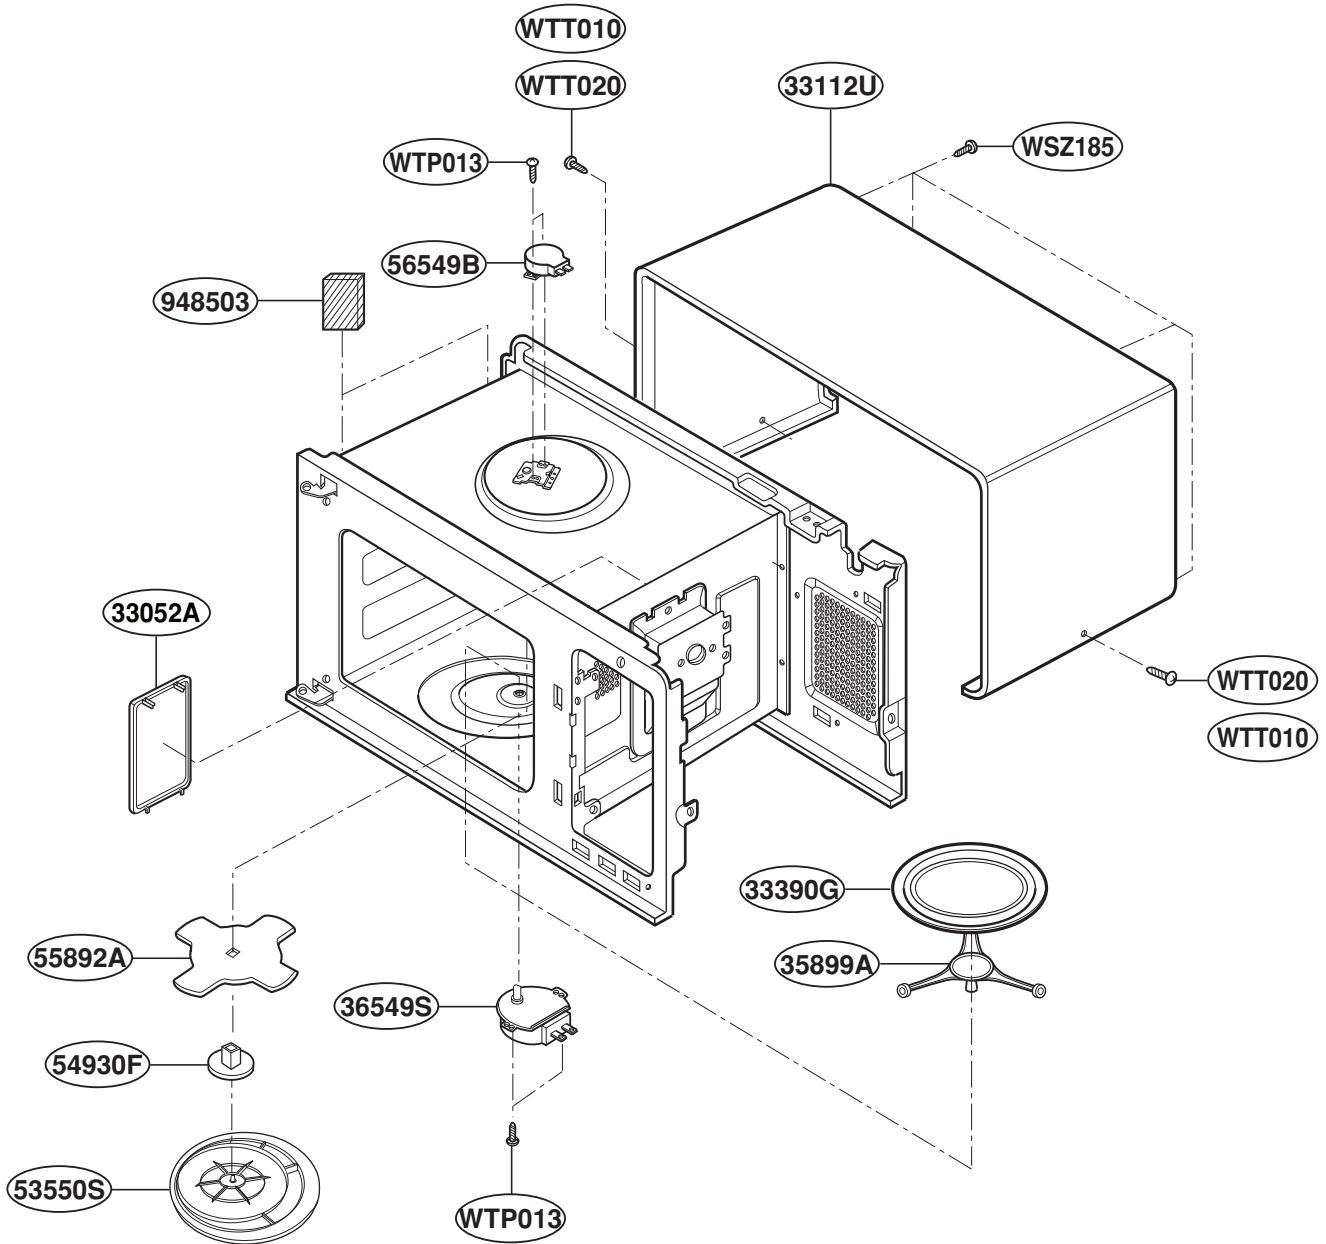

# CONTROL PANEL PARTS

For Model : JE1860WH  
JE1860BH  
JE1860CH  
JE1860WB  
JE1860GB  
JE1860CB  
JES1851GB  
JES1851WB  
JES1851AB

For Model : JE1860SB  
JE1860SH  
JES1851SB

# OVEN CAVITY PARTS

# LATCH BOARD PARTS