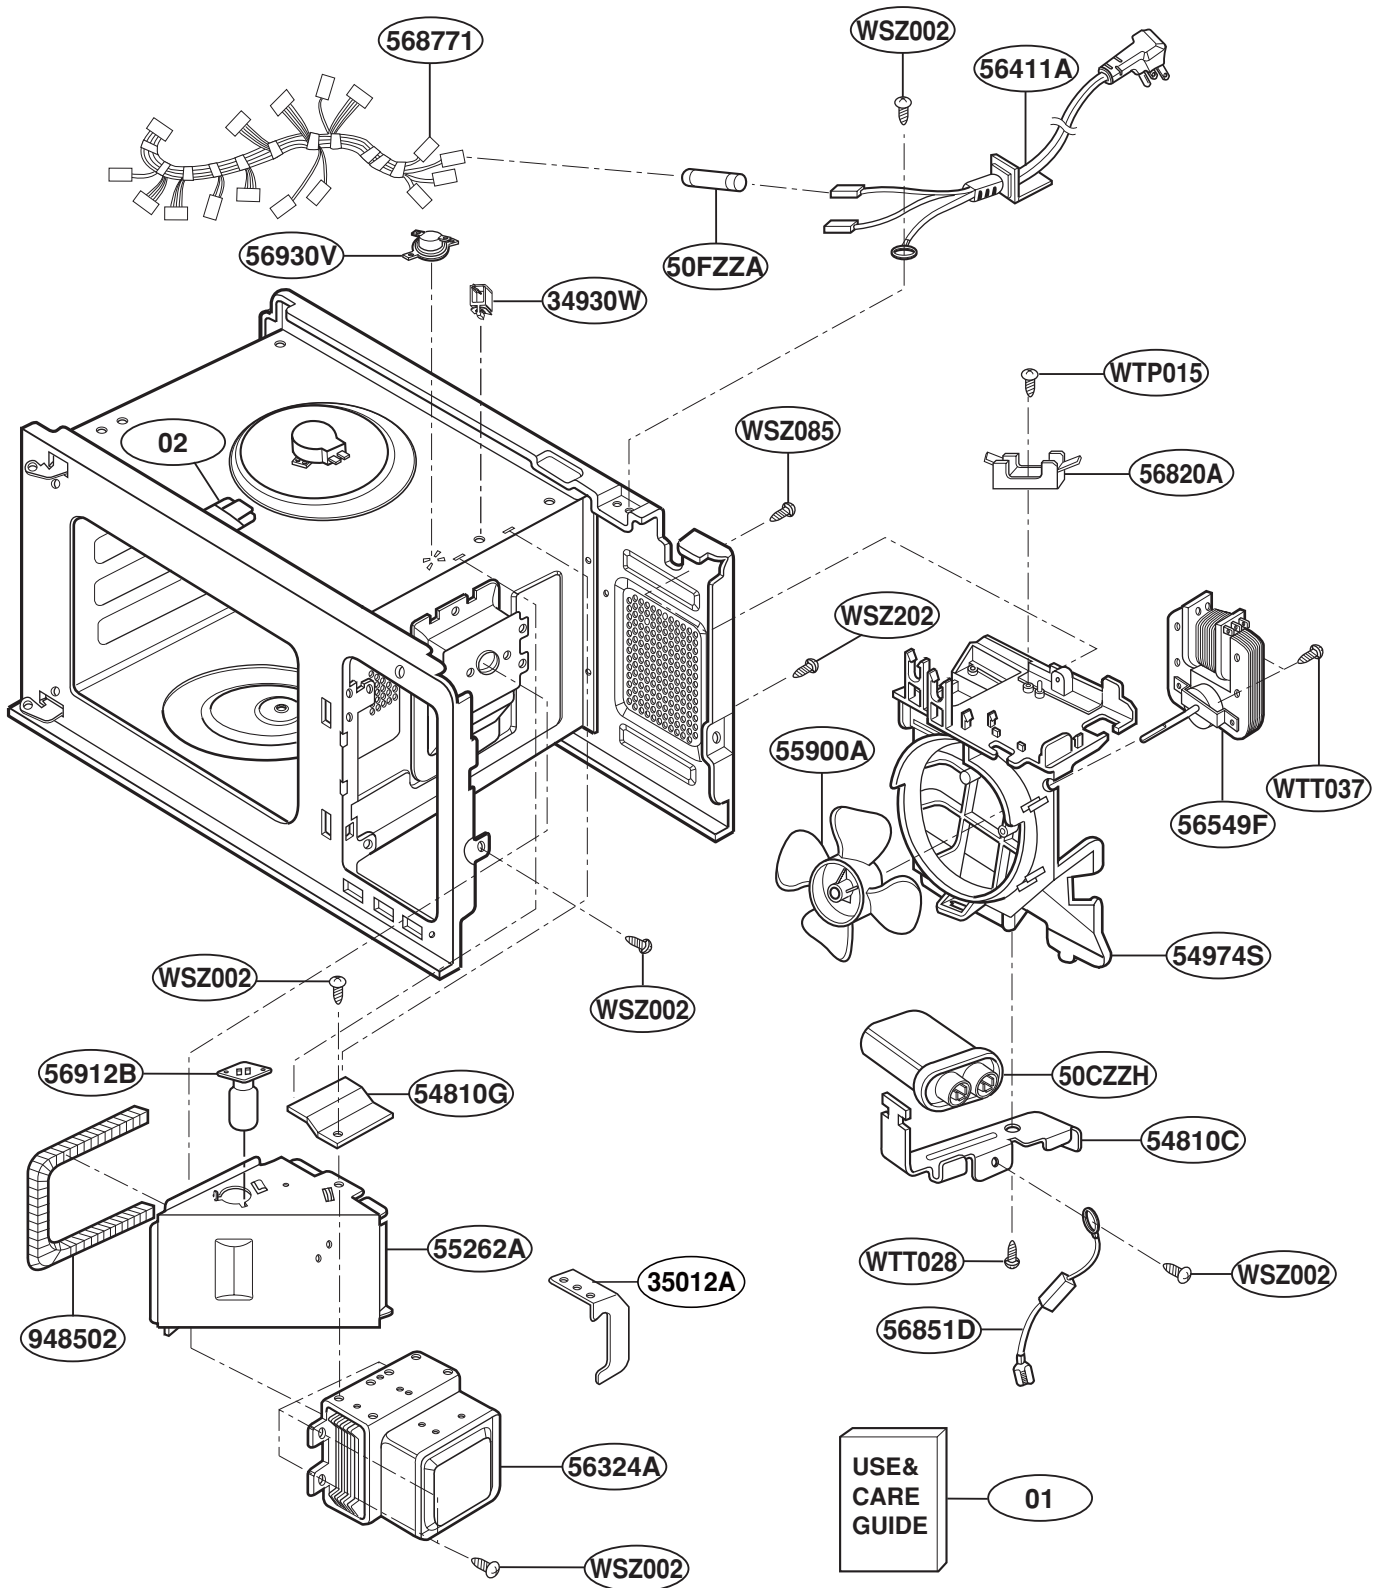

# CONTROL PANEL PARTS

For Model : JE1860WH  
JE1860BH  
JE1860CH  
JE1860WB  
JE1860GB  
JE1860CB  
JES1851GB  
JES1851WB  
JES1851AB

For Model : JE1860SB  
JE1860SH  
JES1851SB

# OVEN CAVITY PARTS

# LATCH BOARD PARTS

# BASE PLATE PARTS