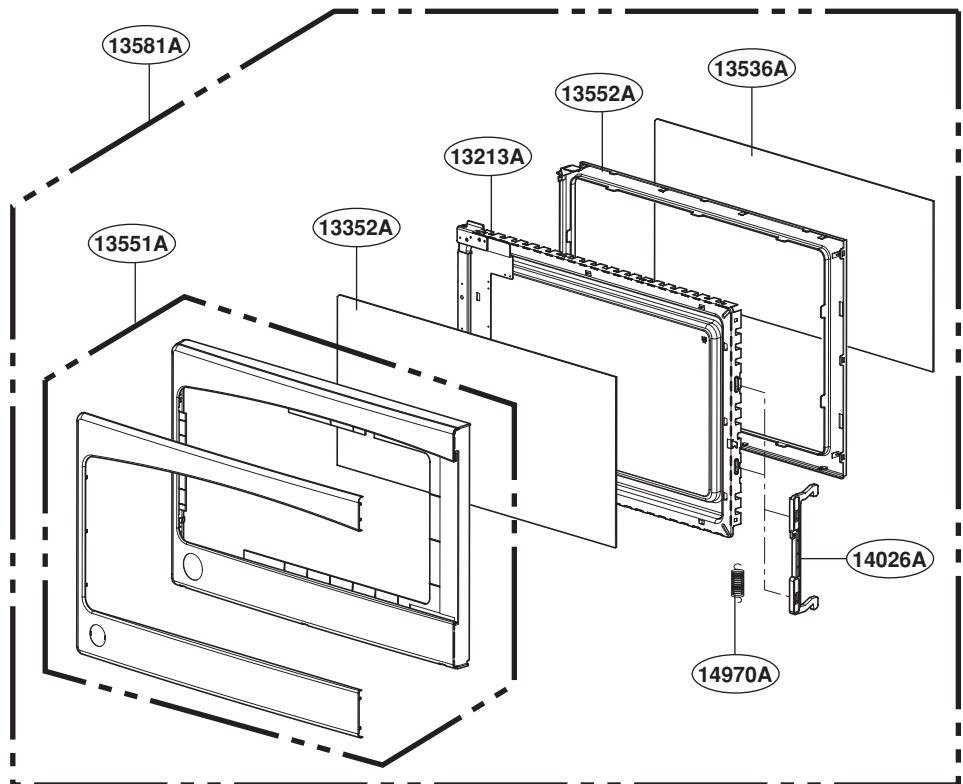

EXPLODED VIEW

INTRODUCTION

MODEL : JEB1860DMBB
JEB1860DMCC
JEB1860DMWW
JEB1860SMSS

DOOR PARTS

For Model : JEB1860DMBB
JEB1860DMCC
JEB1860DMWW

For Model : JEB1860SMSS

CONTROL PANEL PARTS

For Model : JEB1860DMBB
JEB1860DMCC
JEB1860DMWW

For Model : JEB1860SMSS

OVEN CAVITY PARTS

LATCH BOARD PARTS

INTERIOR PARTS

BASE PLATE PARTS

SENSOR PARTS