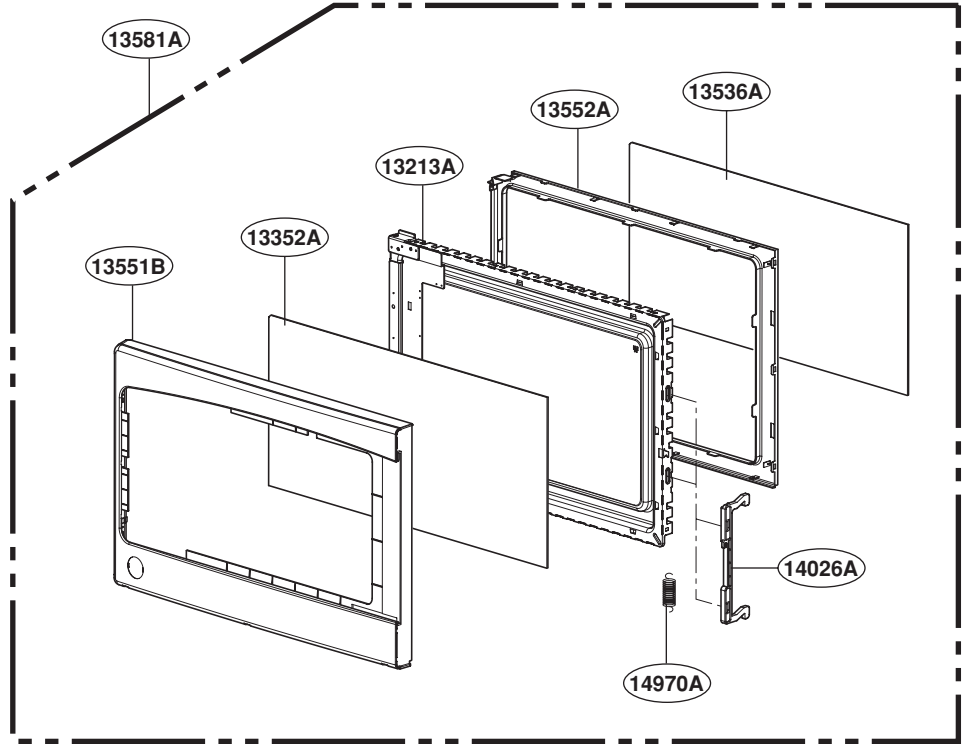

EXPLODED VIEW

INTRODUCTION

MODEL : JEB1860DMBB
JEB1860DMCC
JEB1860DMWW
JEB1860SMSS

DOOR PARTS

For Model : JEB1860DMBB
JEB1860DMCC
JEB1860DMWW

For Model : JEB1860SMSS

CONTROL PANEL PARTS

For Model : JEB1860DMBB
JEB1860DMCC
JEB1860DMWW

For Model : JEB1860SMSS

OVEN CAVITY PARTS

LATCH BOARD PARTS

INTERIOR PARTS

BASE PLATE PARTS

SENSOR PARTS