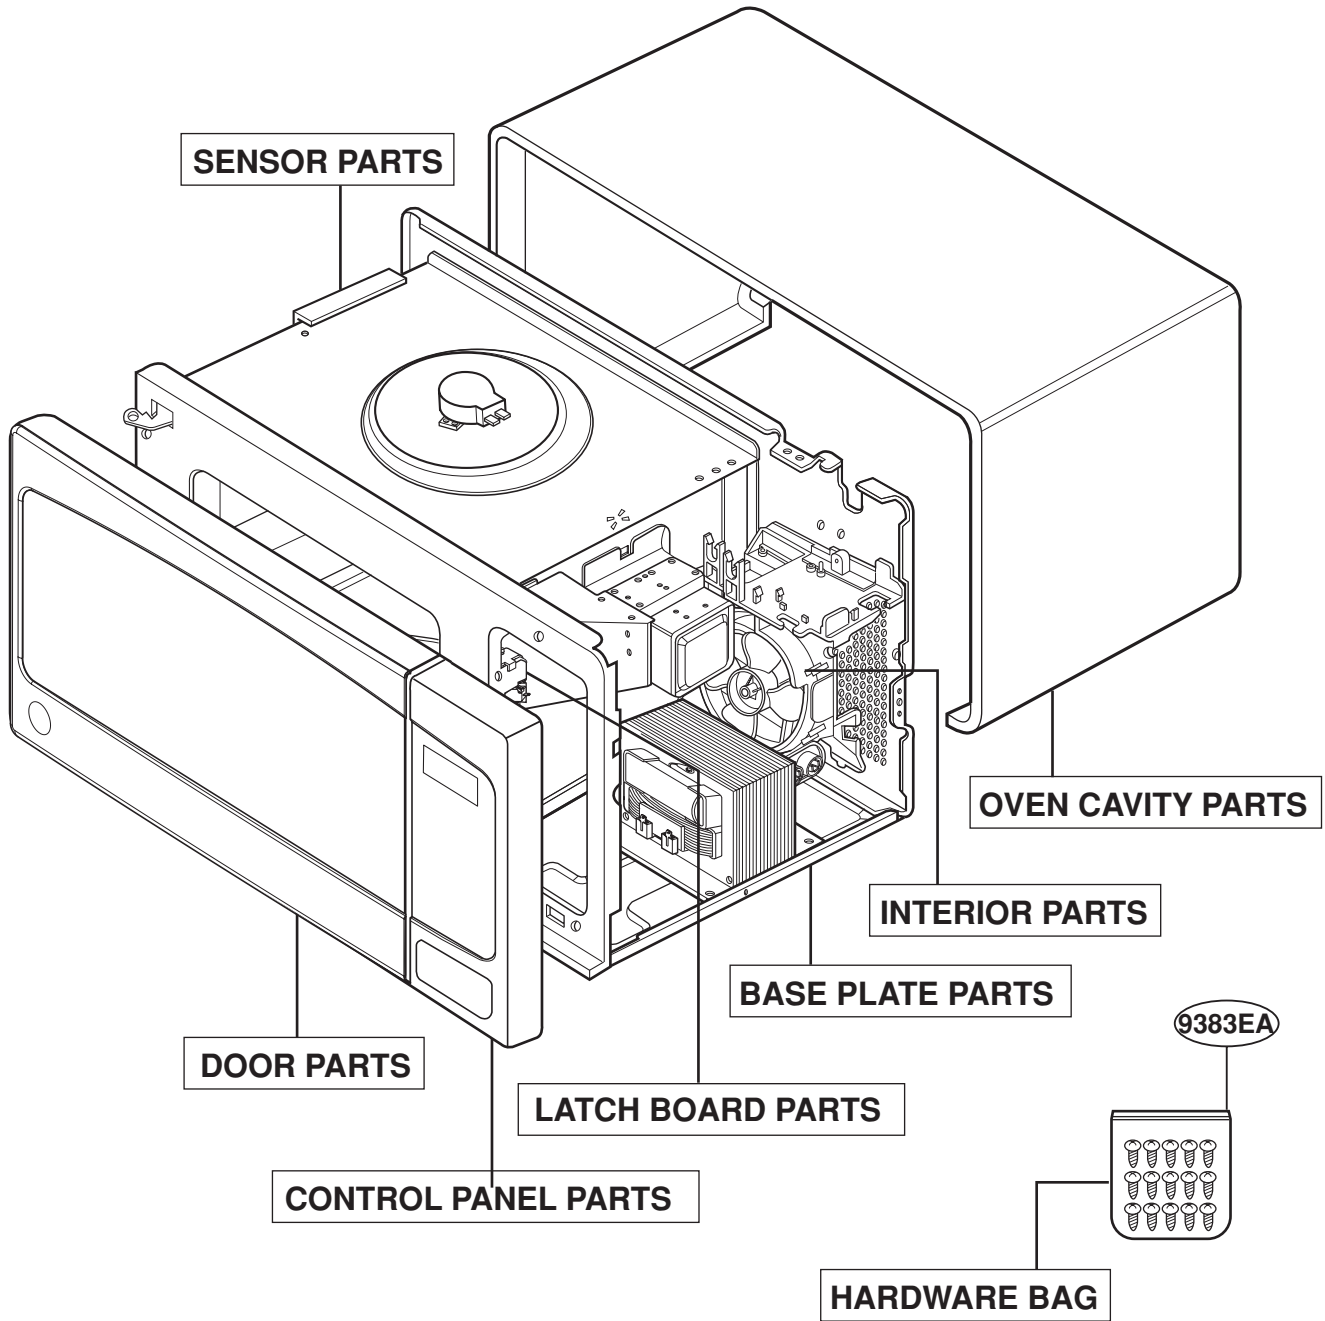

EXPLODED VIEW

INTRODUCTION

MODEL : JEB1860DMBB
JEB1860DMCC
JEB1860DMWW
JEB1860SMSS

DOOR PARTS

For Model : JEB1860DMBB
JEB1860DMCC
JEB1860DMWW

For Model : JEB1860SMSS

CONTROL PANEL PARTS

For Model : JEB1860DMBB
JEB1860DMCC
JEB1860DMWW

For Model : JEB1860SMSS

OVEN CAVITY PARTS

LATCH BOARD PARTS

INTERIOR PARTS

BASE PLATE PARTS

SENSOR PARTS