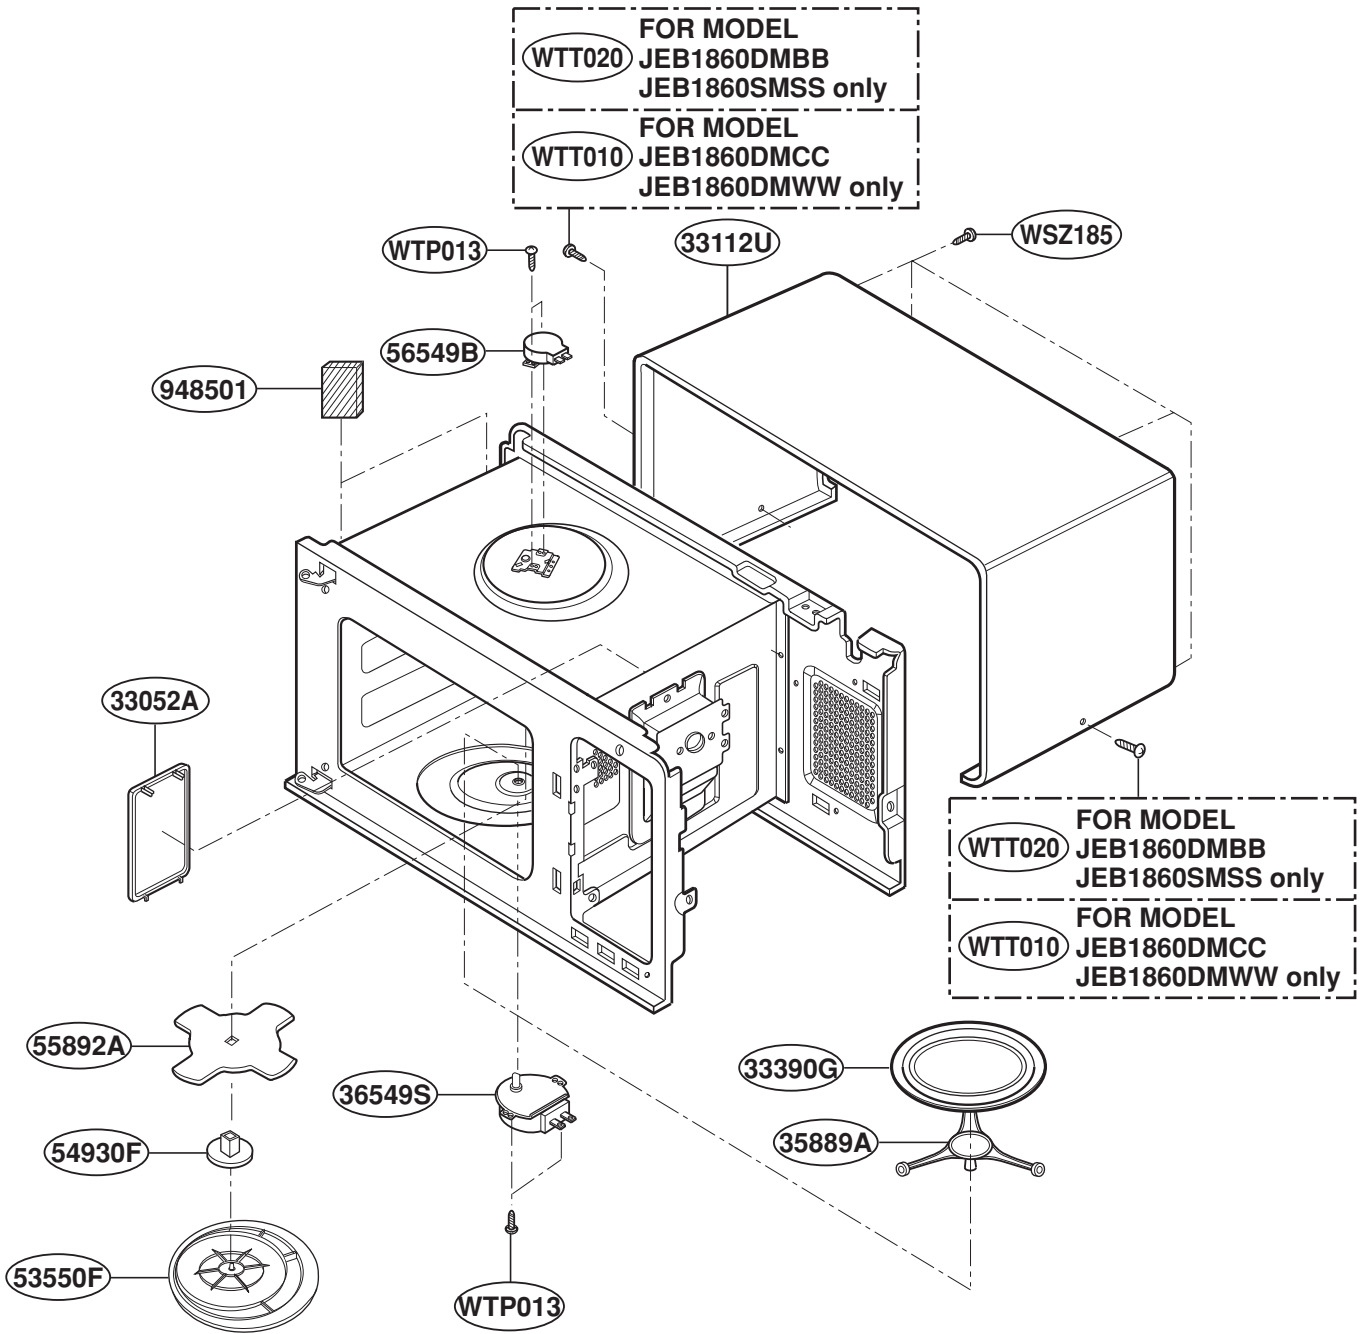

EXPLODED VIEW

INTRODUCTION

MODEL : JEB1860DMBB
JEB1860DMCC
JEB1860DMWW
JEB1860SMSS

DOOR PARTS

For Model : JEB1860DMBB
JEB1860DMCC
JEB1860DMWW

For Model : JEB1860SMSS

CONTROL PANEL PARTS

For Model : JEB1860DMBB
JEB1860DMCC
JEB1860DMWW

For Model : JEB1860SMSS

OVEN CAVITY PARTS

LATCH BOARD PARTS

INTERIOR PARTS

BASE PLATE PARTS

SENSOR PARTS