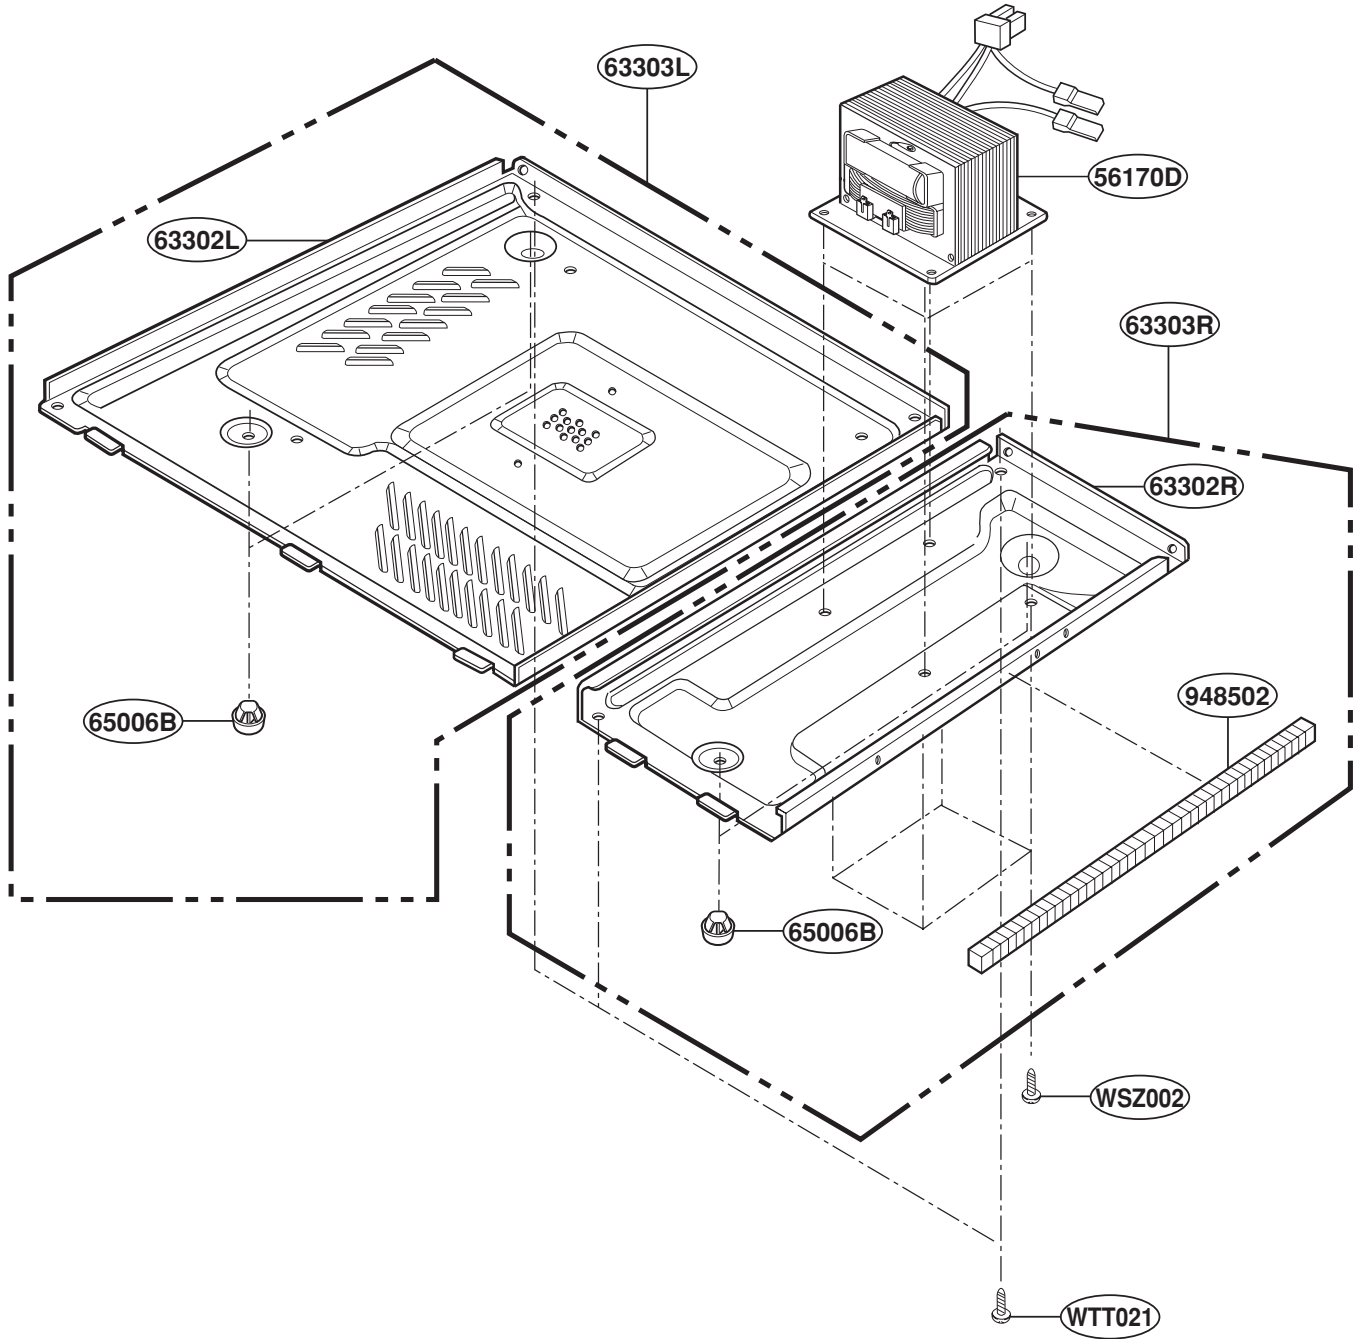

EXPLODED VIEW

INTRODUCTION

MODEL : JEB1860DMBB
JEB1860DMCC
JEB1860DMWW
JEB1860SMSS

DOOR PARTS

For Model : JEB1860DMBB
JEB1860DMCC
JEB1860DMWW

For Model : JEB1860SMSS

CONTROL PANEL PARTS

For Model : JEB1860DMBB
JEB1860DMCC
JEB1860DMWW

For Model : JEB1860SMSS

OVEN CAVITY PARTS

LATCH BOARD PARTS

INTERIOR PARTS

BASE PLATE PARTS

SENSOR PARTS