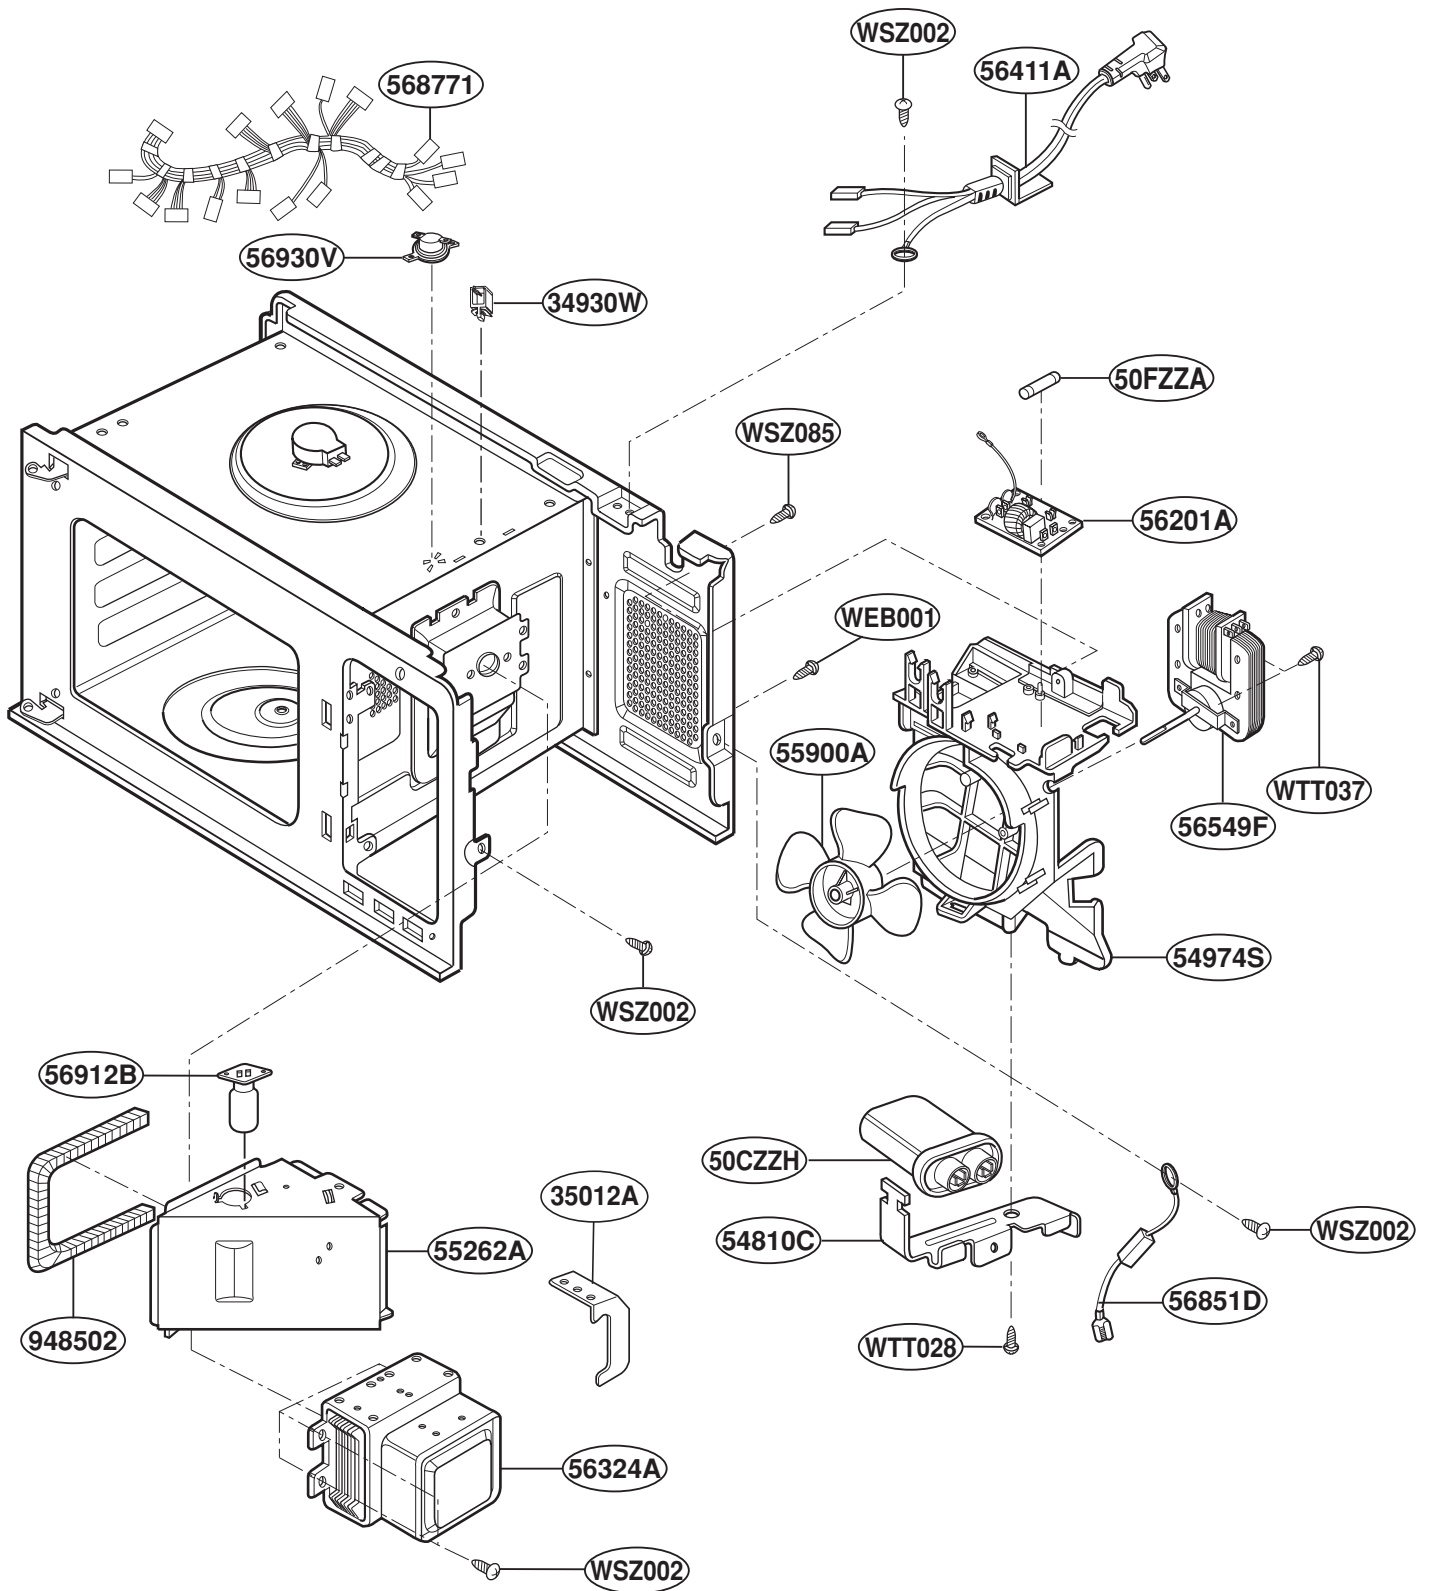

EXPLODED VIEW

INTRODUCTION

MODEL : JEB1860DMBB
JEB1860DMCC
JEB1860DMWW
JEB1860SMSS

DOOR PARTS

For Model : JEB1860DMBB
JEB1860DMCC
JEB1860DMWW

For Model : JEB1860SMSS

CONTROL PANEL PARTS

For Model : JEB1860DMBB
JEB1860DMCC
JEB1860DMWW

For Model : JEB1860SMSS

OVEN CAVITY PARTS

LATCH BOARD PARTS

INTERIOR PARTS

BASE PLATE PARTS

SENSOR PARTS