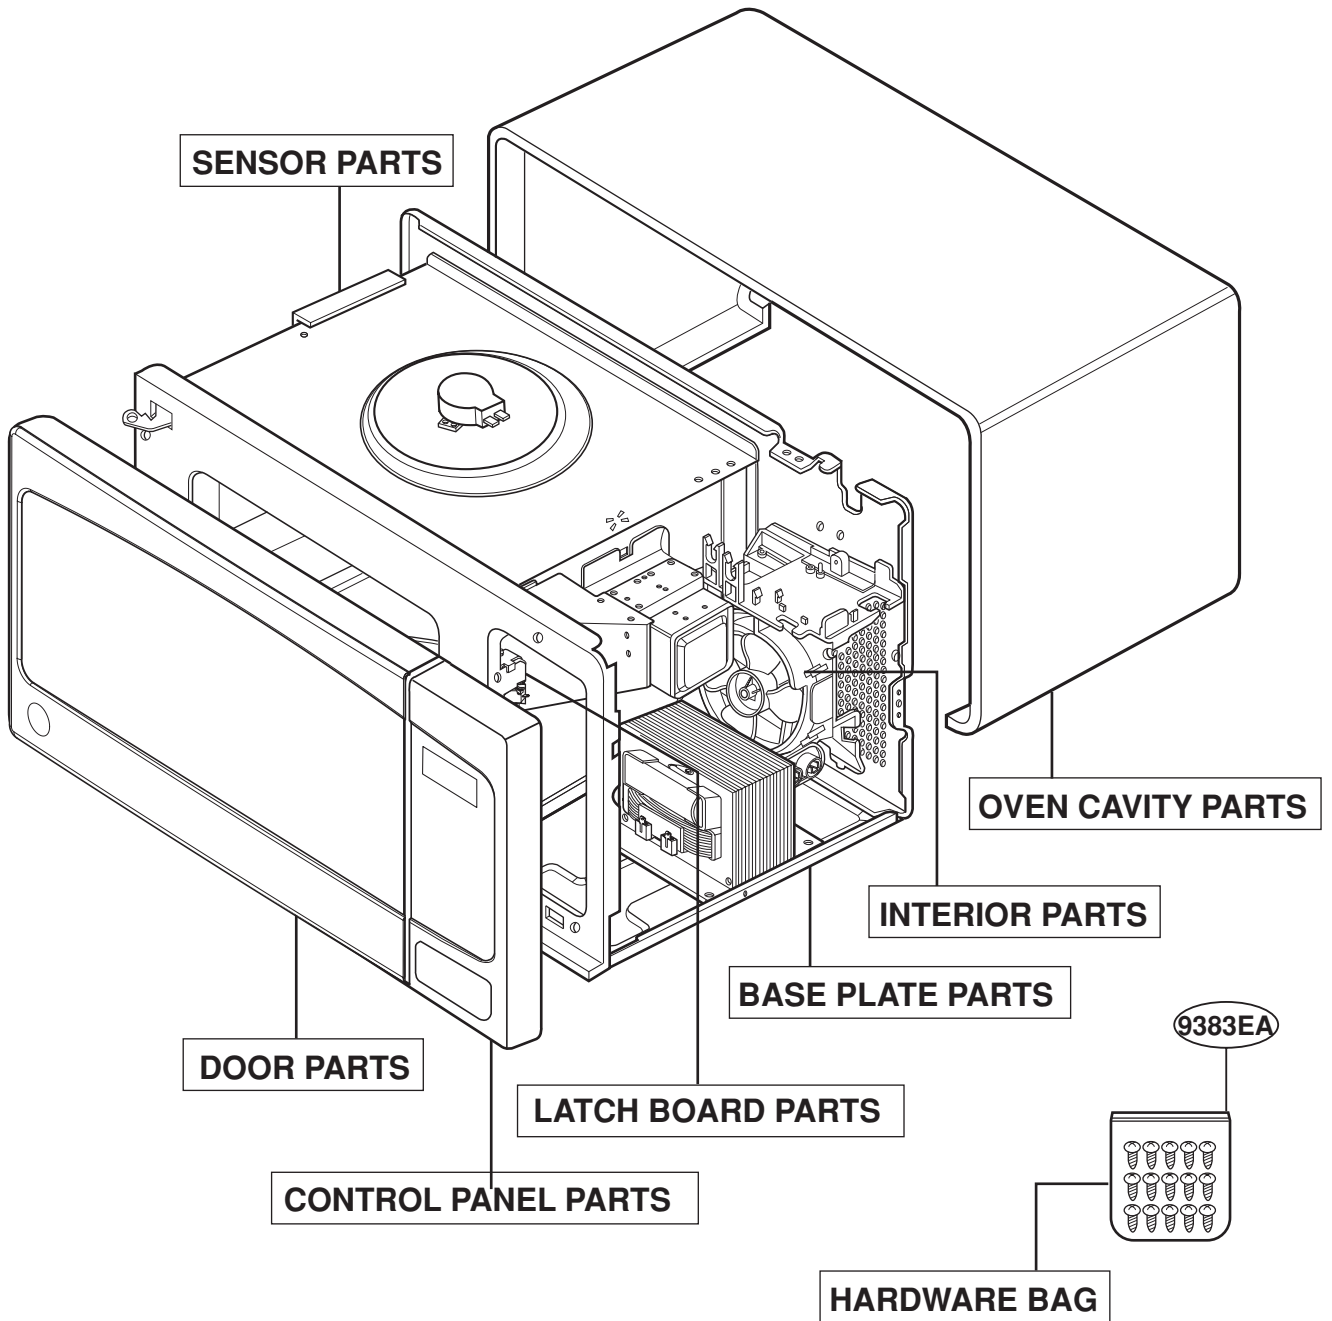

EXPLODED VIEW

INTRODUCTION

MODEL : JEB1860DMBB
JEB1860DMCC
JEB1860DMWW
JEB1860SMSS

P/No: MFL38938102