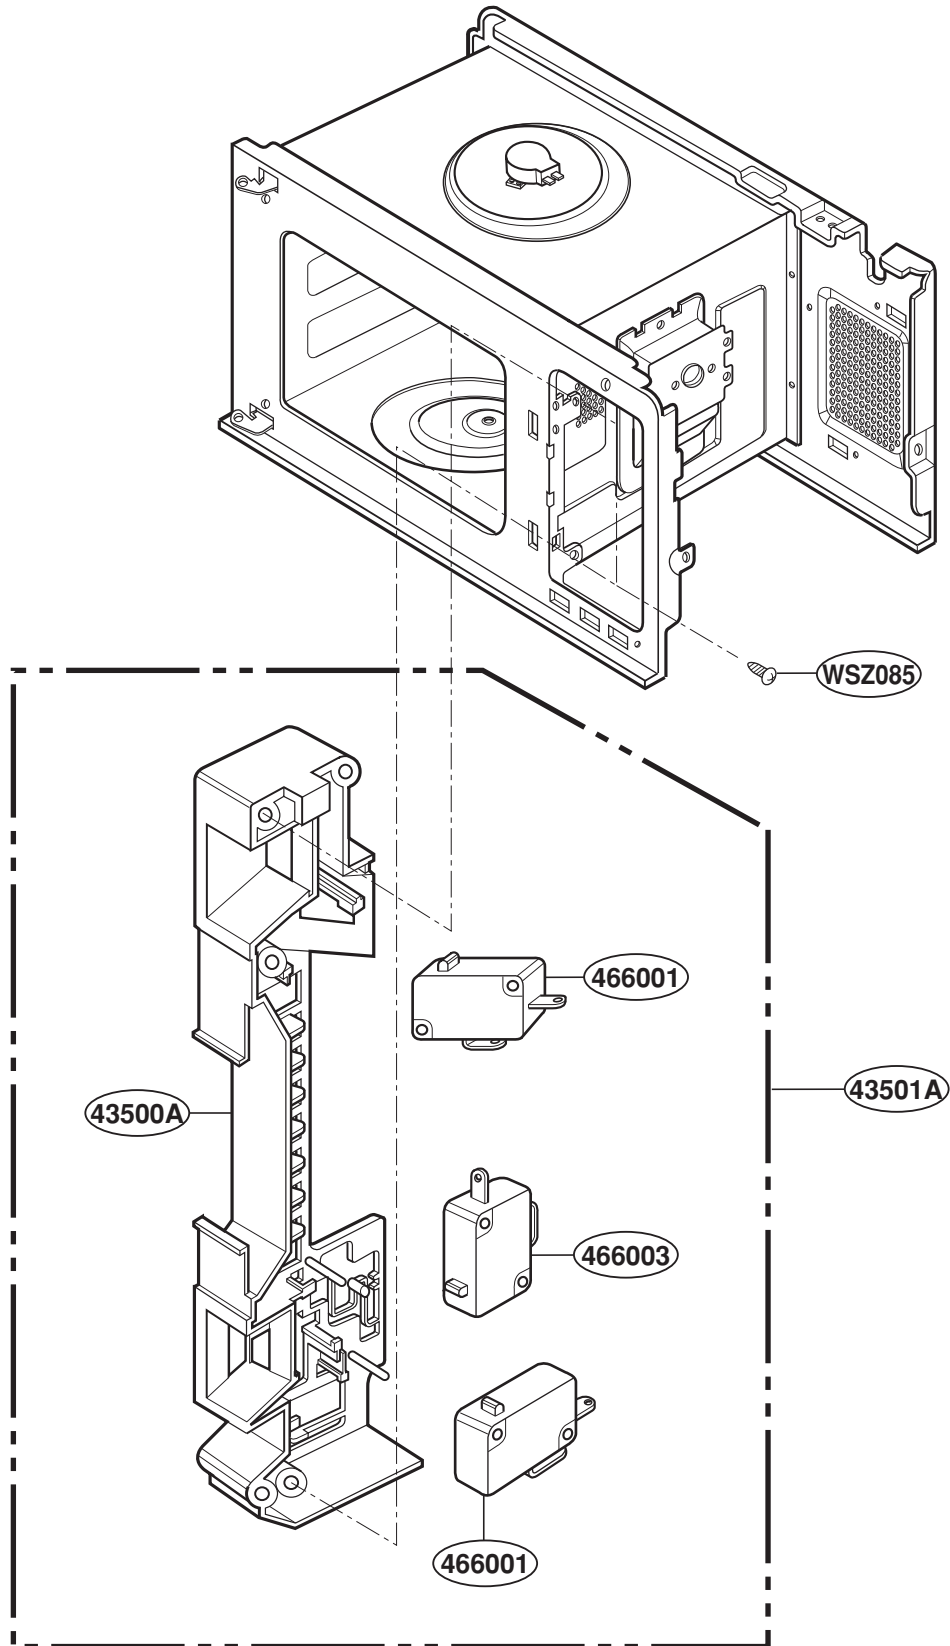

EXPLODED VIEW

INTRODUCTION

MODEL : JEB1860DMBB
JEB1860DMCC
JEB1860DMWW
JEB1860SMSS

DOOR PARTS

For Model : JEB1860DMBB
JEB1860DMCC
JEB1860DMWW

For Model : JEB1860SMSS

CONTROL PANEL PARTS

For Model : JEB1860DMBB
JEB1860DMCC
JEB1860DMWW

For Model : JEB1860SMSS

OVEN CAVITY PARTS

LATCH BOARD PARTS

INTERIOR PARTS

BASE PLATE PARTS

SENSOR PARTS