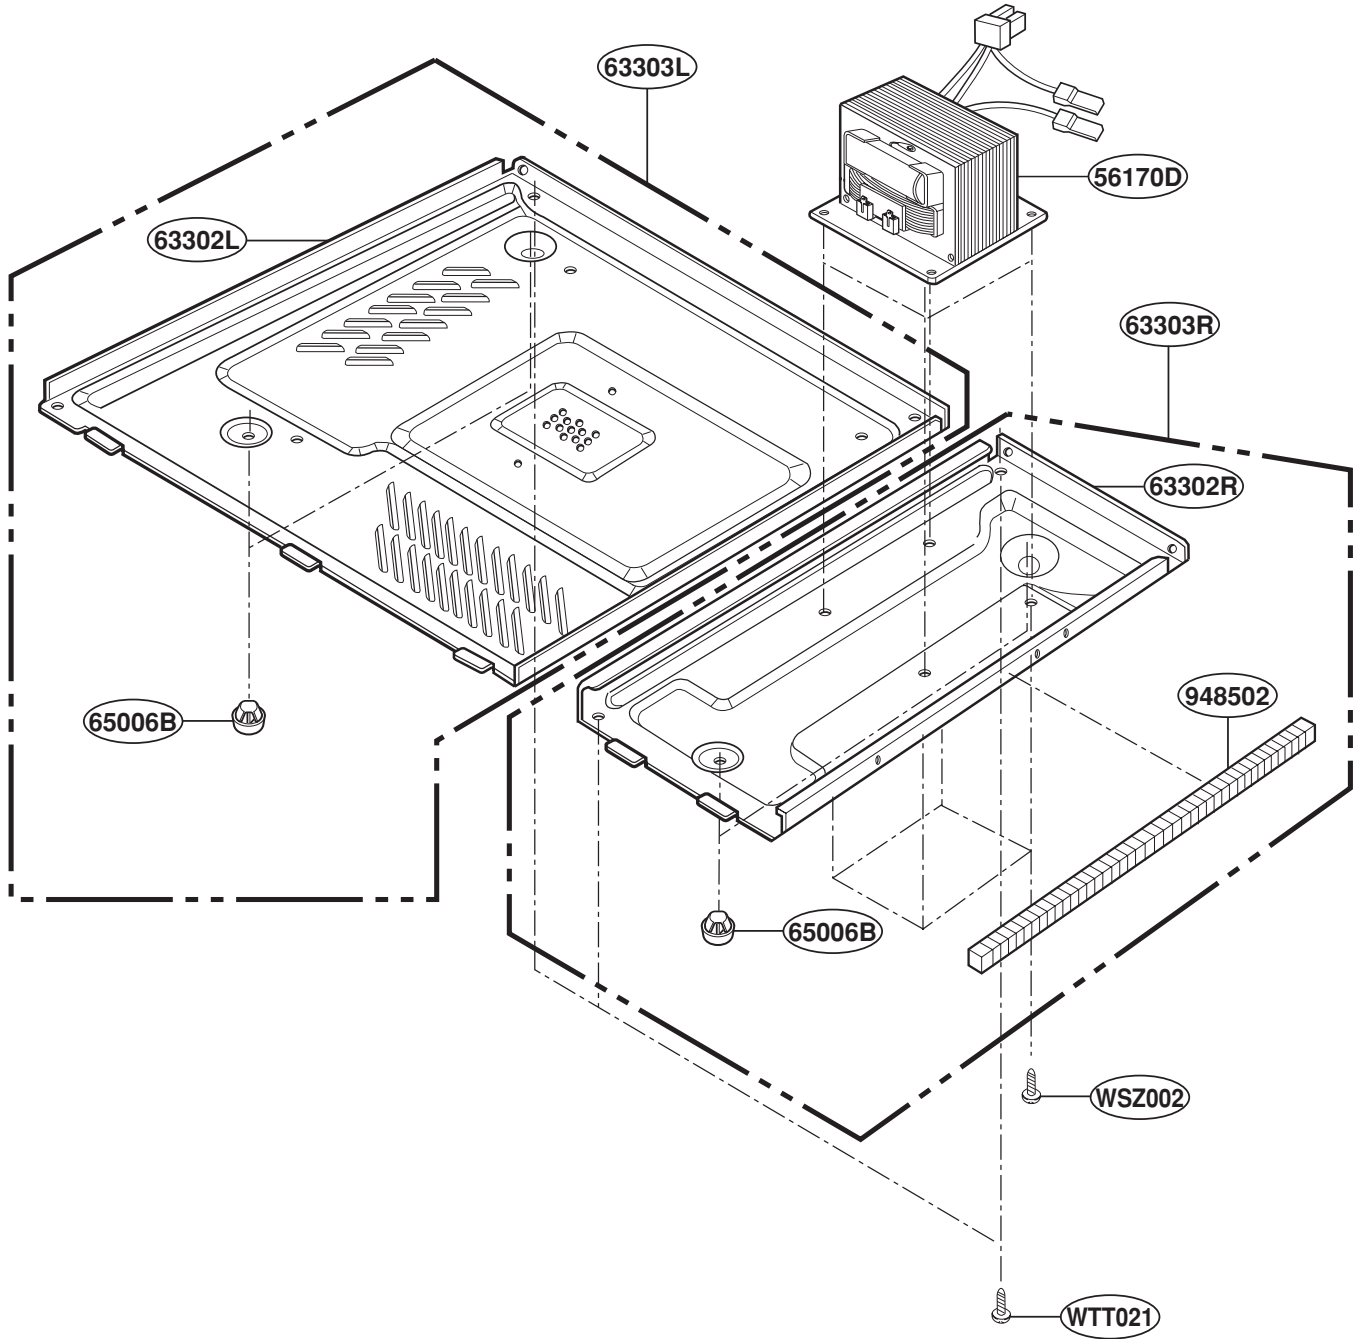

EXPLODED VIEW

INTRODUCTION

MODEL : JEB186CDNBB
JEB186CDNWW
JEB186CSNSS

DOOR PARTS

For Model : JEB186CDNBB
JEB186CDNWW

For Model : JEB186CSNSS

CONTROL PANEL PARTS

For Model : JEB186CDNBB
JEB186CDNWW

For Model : JEB186CSNSS

OVEN CAVITY PARTS

LATCH BOARD PARTS

INTERIOR PARTS

BASE PLATE PARTS

SENSOR PARTS