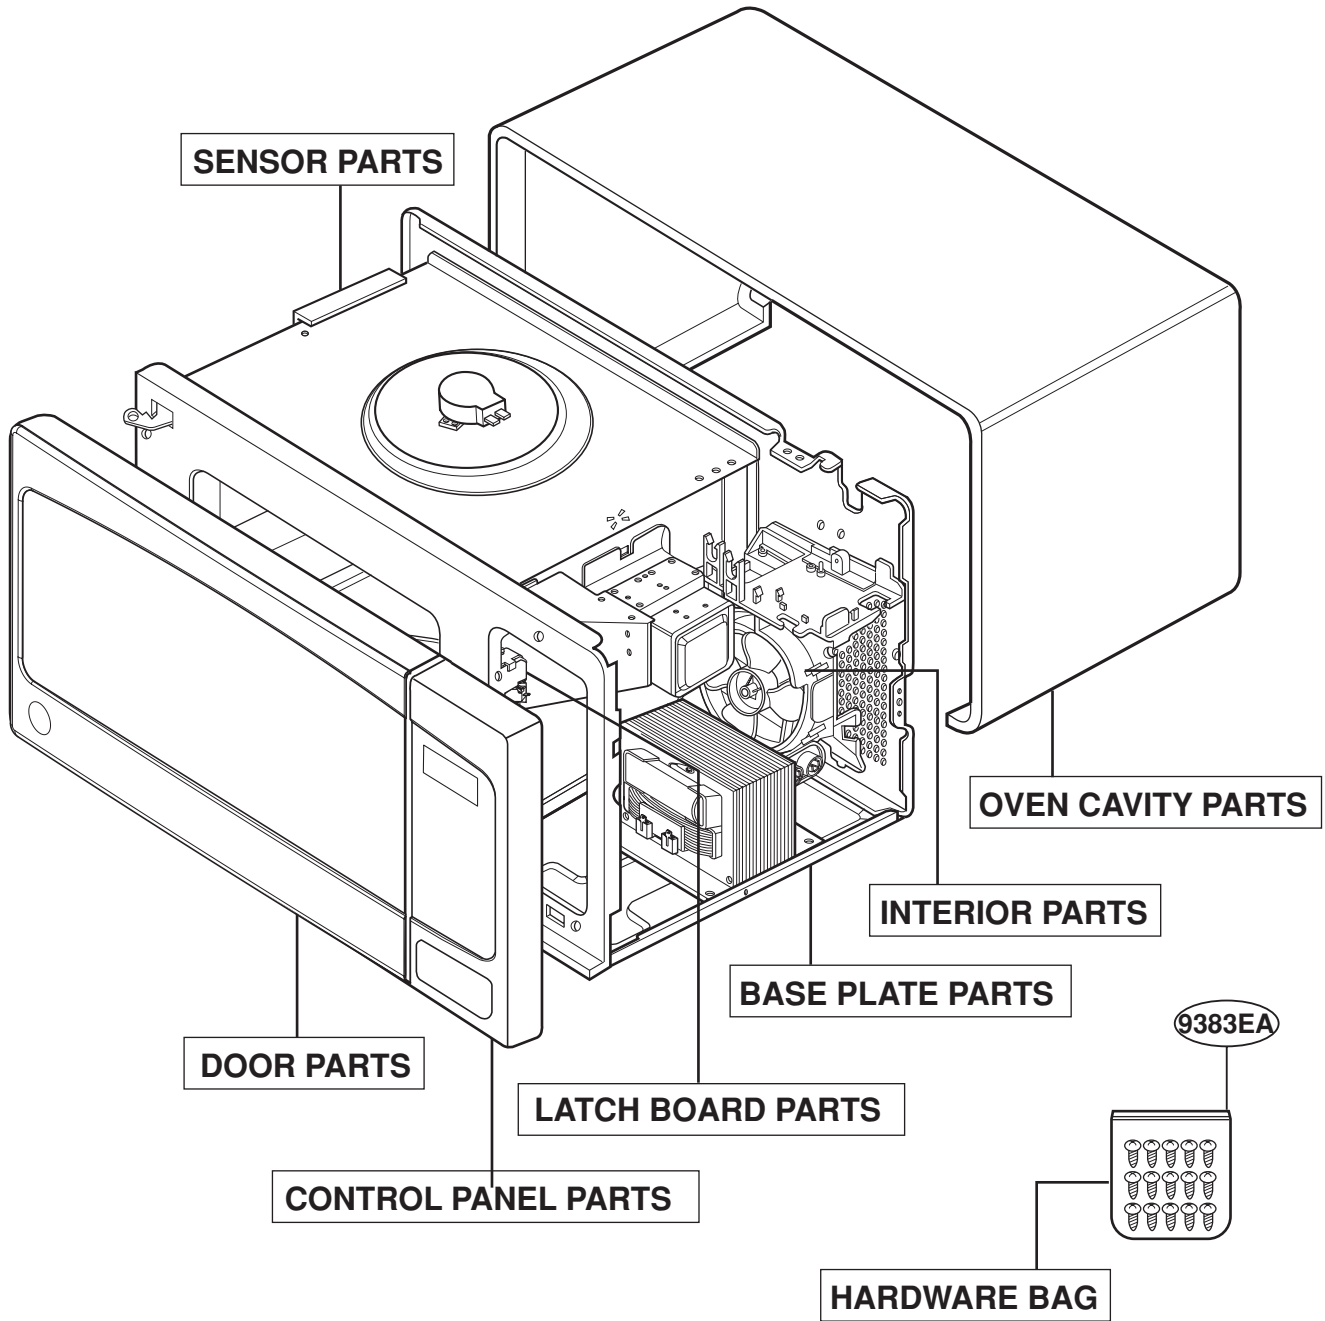

EXPLODED VIEW

INTRODUCTION

MODEL : JEB186CDNBB
JEB186CDNWW
JEB186CSNSS

DOOR PARTS

For Model : JEB186CDNBB
JEB186CDNWW

For Model : JEB186CSNSS

CONTROL PANEL PARTS

For Model : JEB186CDNBB
JEB186CDNWW

For Model : JEB186CSNSS

OVEN CAVITY PARTS

LATCH BOARD PARTS

INTERIOR PARTS

BASE PLATE PARTS

SENSOR PARTS