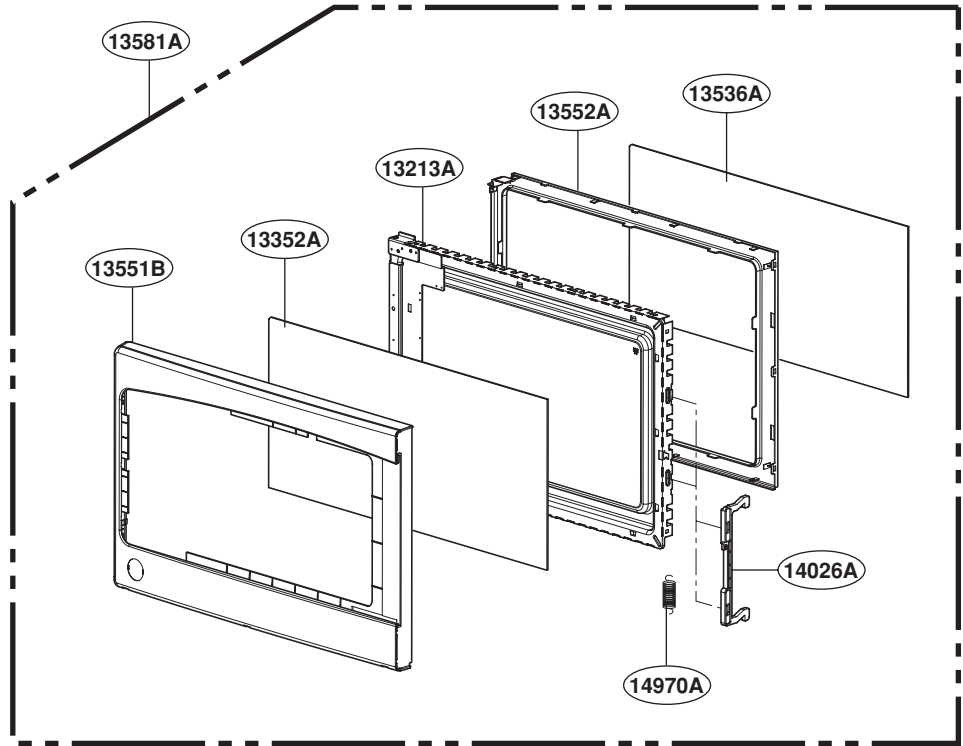

EXPLODED VIEW

INTRODUCTION

MODEL : JEB186CDNBB
JEB186CDNWW
JEB186CSNSS

DOOR PARTS

For Model : JEB186CDNBB
JEB186CDNWW

For Model : JEB186CSNSS

CONTROL PANEL PARTS

For Model : JEB186CDNBB
JEB186CDNWW

For Model : JEB186CSNSS

OVEN CAVITY PARTS

LATCH BOARD PARTS

INTERIOR PARTS

BASE PLATE PARTS

SENSOR PARTS