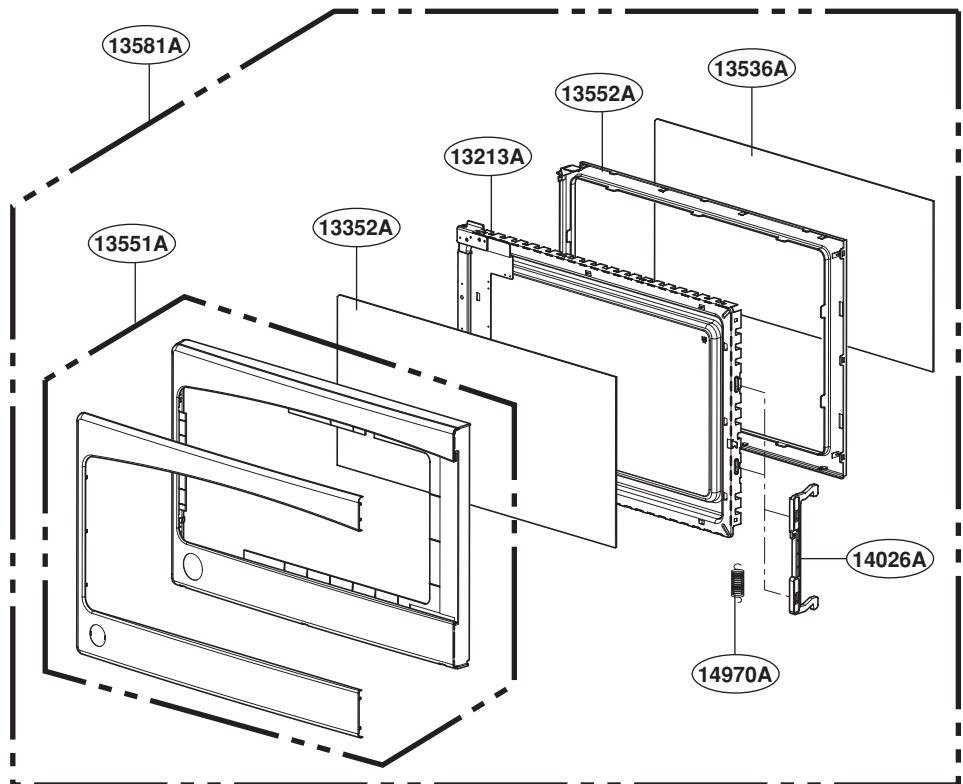

EXPLODED VIEW

INTRODUCTION

MODEL : JEB186CDNBB
JEB186CDNWW
JEB186CSNSS

DOOR PARTS

For Model : JEB186CDNBB
JEB186CDNWW

For Model : JEB186CSNSS

CONTROL PANEL PARTS

For Model : JEB186CDNBB
JEB186CDNWW

For Model : JEB186CSNSS

OVEN CAVITY PARTS

LATCH BOARD PARTS

INTERIOR PARTS

BASE PLATE PARTS

SENSOR PARTS