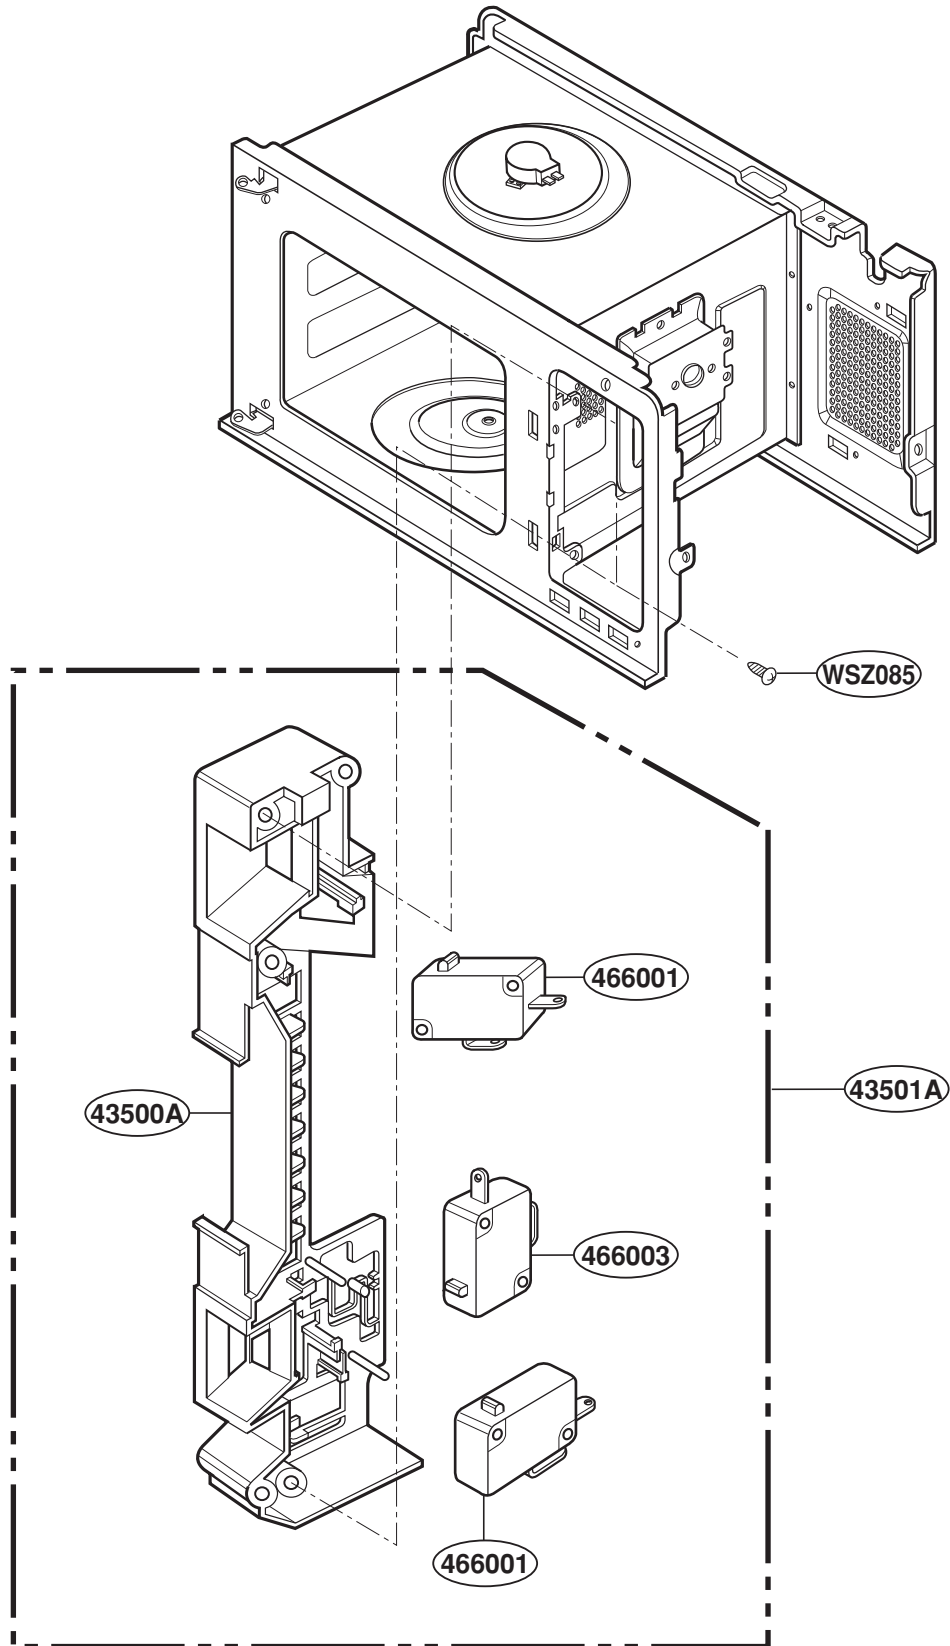

EXPLODED VIEW

INTRODUCTION

MODEL : JEB186CDNBB
JEB186CDNWW
JEB186CSNSS

DOOR PARTS

For Model : JEB186CDNBB
JEB186CDNWW

For Model : JEB186CSNSS

CONTROL PANEL PARTS

For Model : JEB186CDNBB
JEB186CDNWW

For Model : JEB186CSNSS

OVEN CAVITY PARTS

LATCH BOARD PARTS

INTERIOR PARTS

BASE PLATE PARTS

SENSOR PARTS