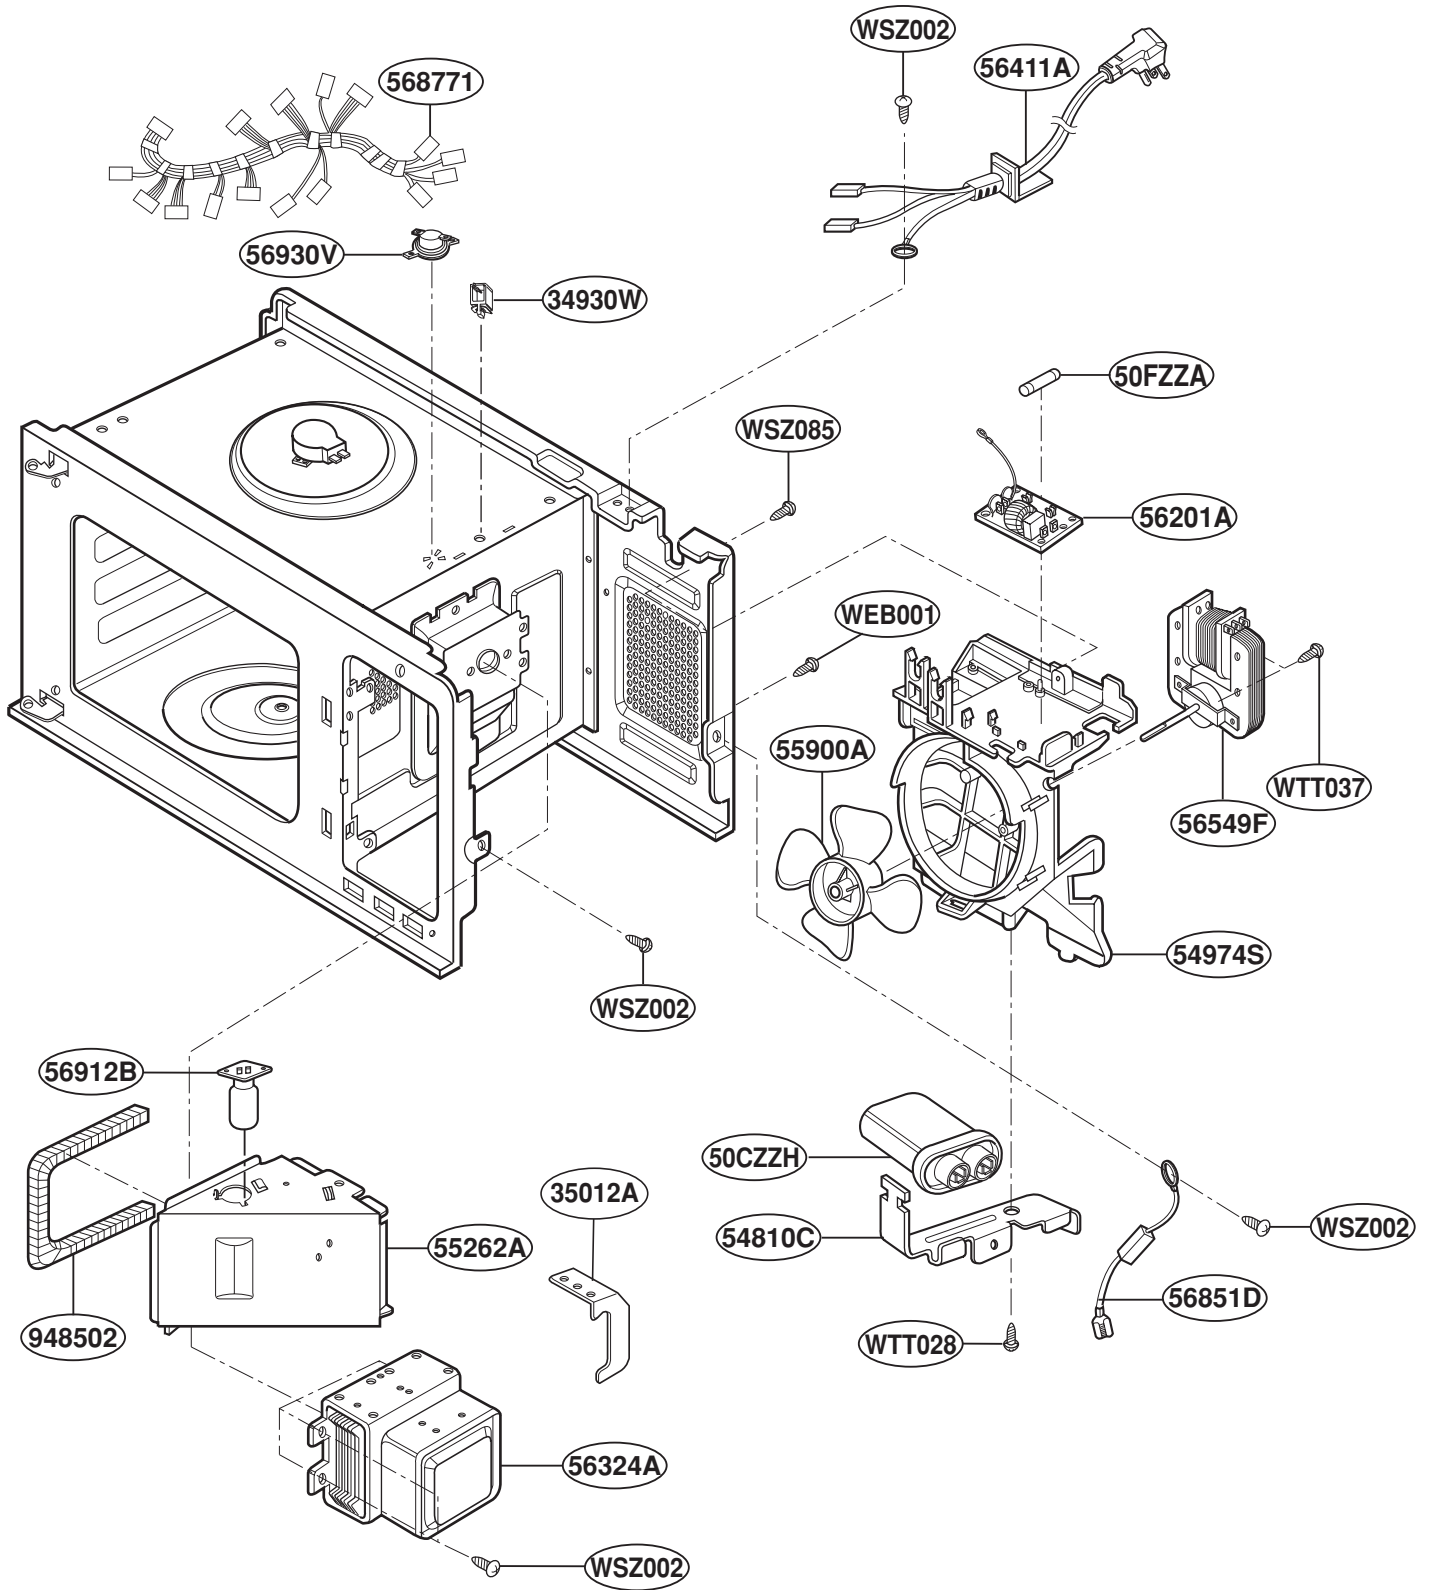

EXPLODED VIEW

INTRODUCTION

MODEL : JEB186CDNBB
JEB186CDNWW
JEB186CSNSS

DOOR PARTS

For Model : JEB186CDNBB
JEB186CDNWW

For Model : JEB186CSNSS

CONTROL PANEL PARTS

For Model : JEB186CDNBB
JEB186CDNWW

For Model : JEB186CSNSS

OVEN CAVITY PARTS

LATCH BOARD PARTS

INTERIOR PARTS

BASE PLATE PARTS

SENSOR PARTS