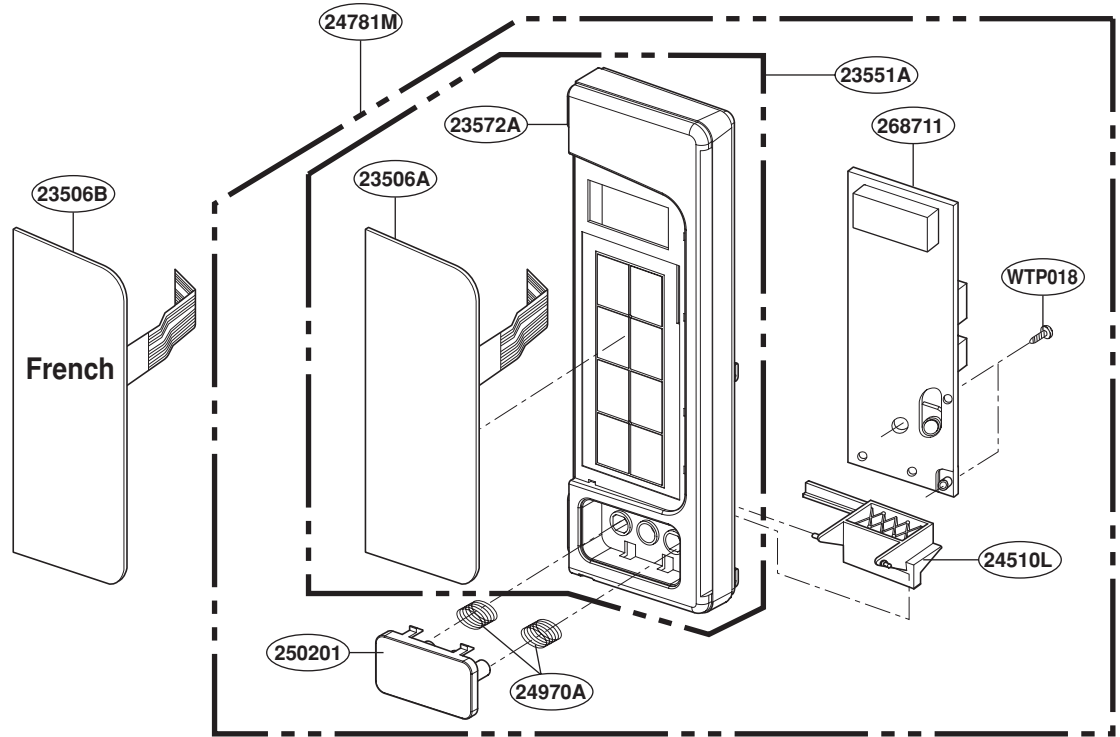

EXPLODED VIEW

INTRODUCTION

MODEL : JEB186CDNBB
JEB186CDNWW
JEB186CSNSS

DOOR PARTS

For Model : JEB186CDNBB
JEB186CDNWW

For Model : JEB186CSNSS

CONTROL PANEL PARTS

For Model : JEB186CDNBB
JEB186CDNWW

For Model : JEB186CSNSS

OVEN CAVITY PARTS

LATCH BOARD PARTS

INTERIOR PARTS

BASE PLATE PARTS

SENSOR PARTS