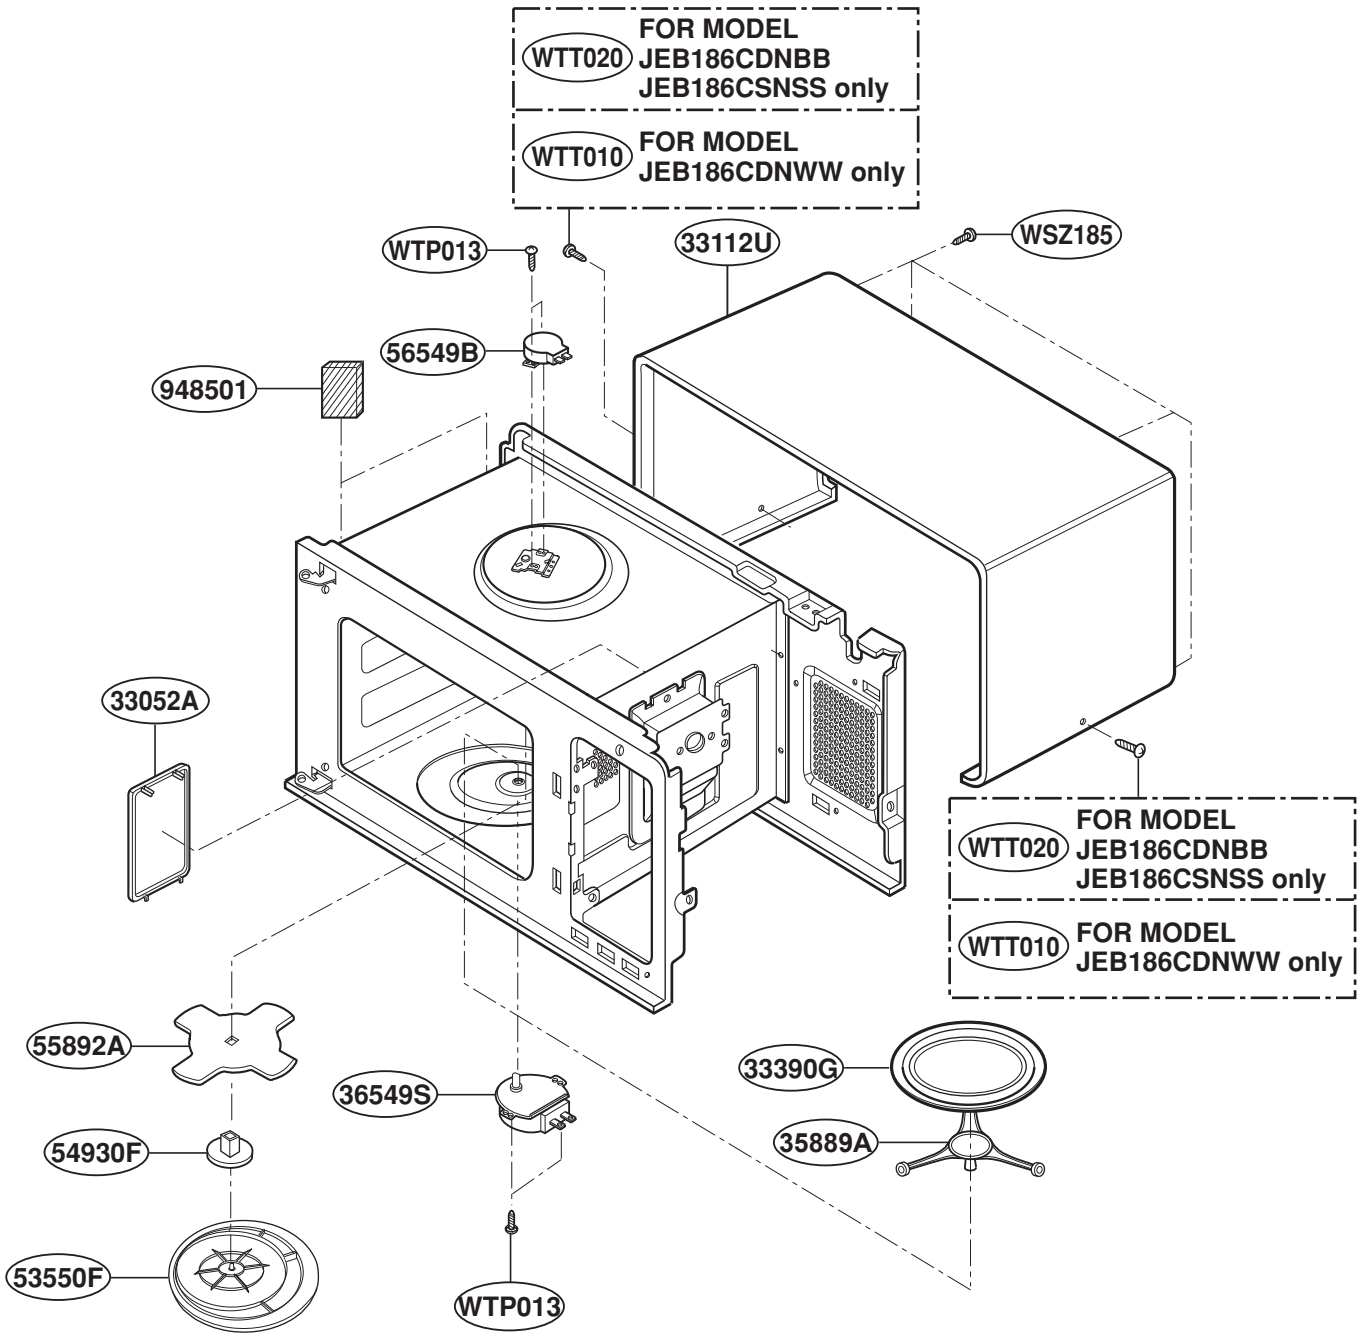

EXPLODED VIEW

INTRODUCTION

MODEL : JEB186CDNBB
JEB186CDNWW
JEB186CSNSS

DOOR PARTS

For Model : JEB186CDNBB
JEB186CDNWW

For Model : JEB186CSNSS

CONTROL PANEL PARTS

For Model : JEB186CDNBB
JEB186CDNWW

For Model : JEB186CSNSS

OVEN CAVITY PARTS

LATCH BOARD PARTS

INTERIOR PARTS

BASE PLATE PARTS

SENSOR PARTS