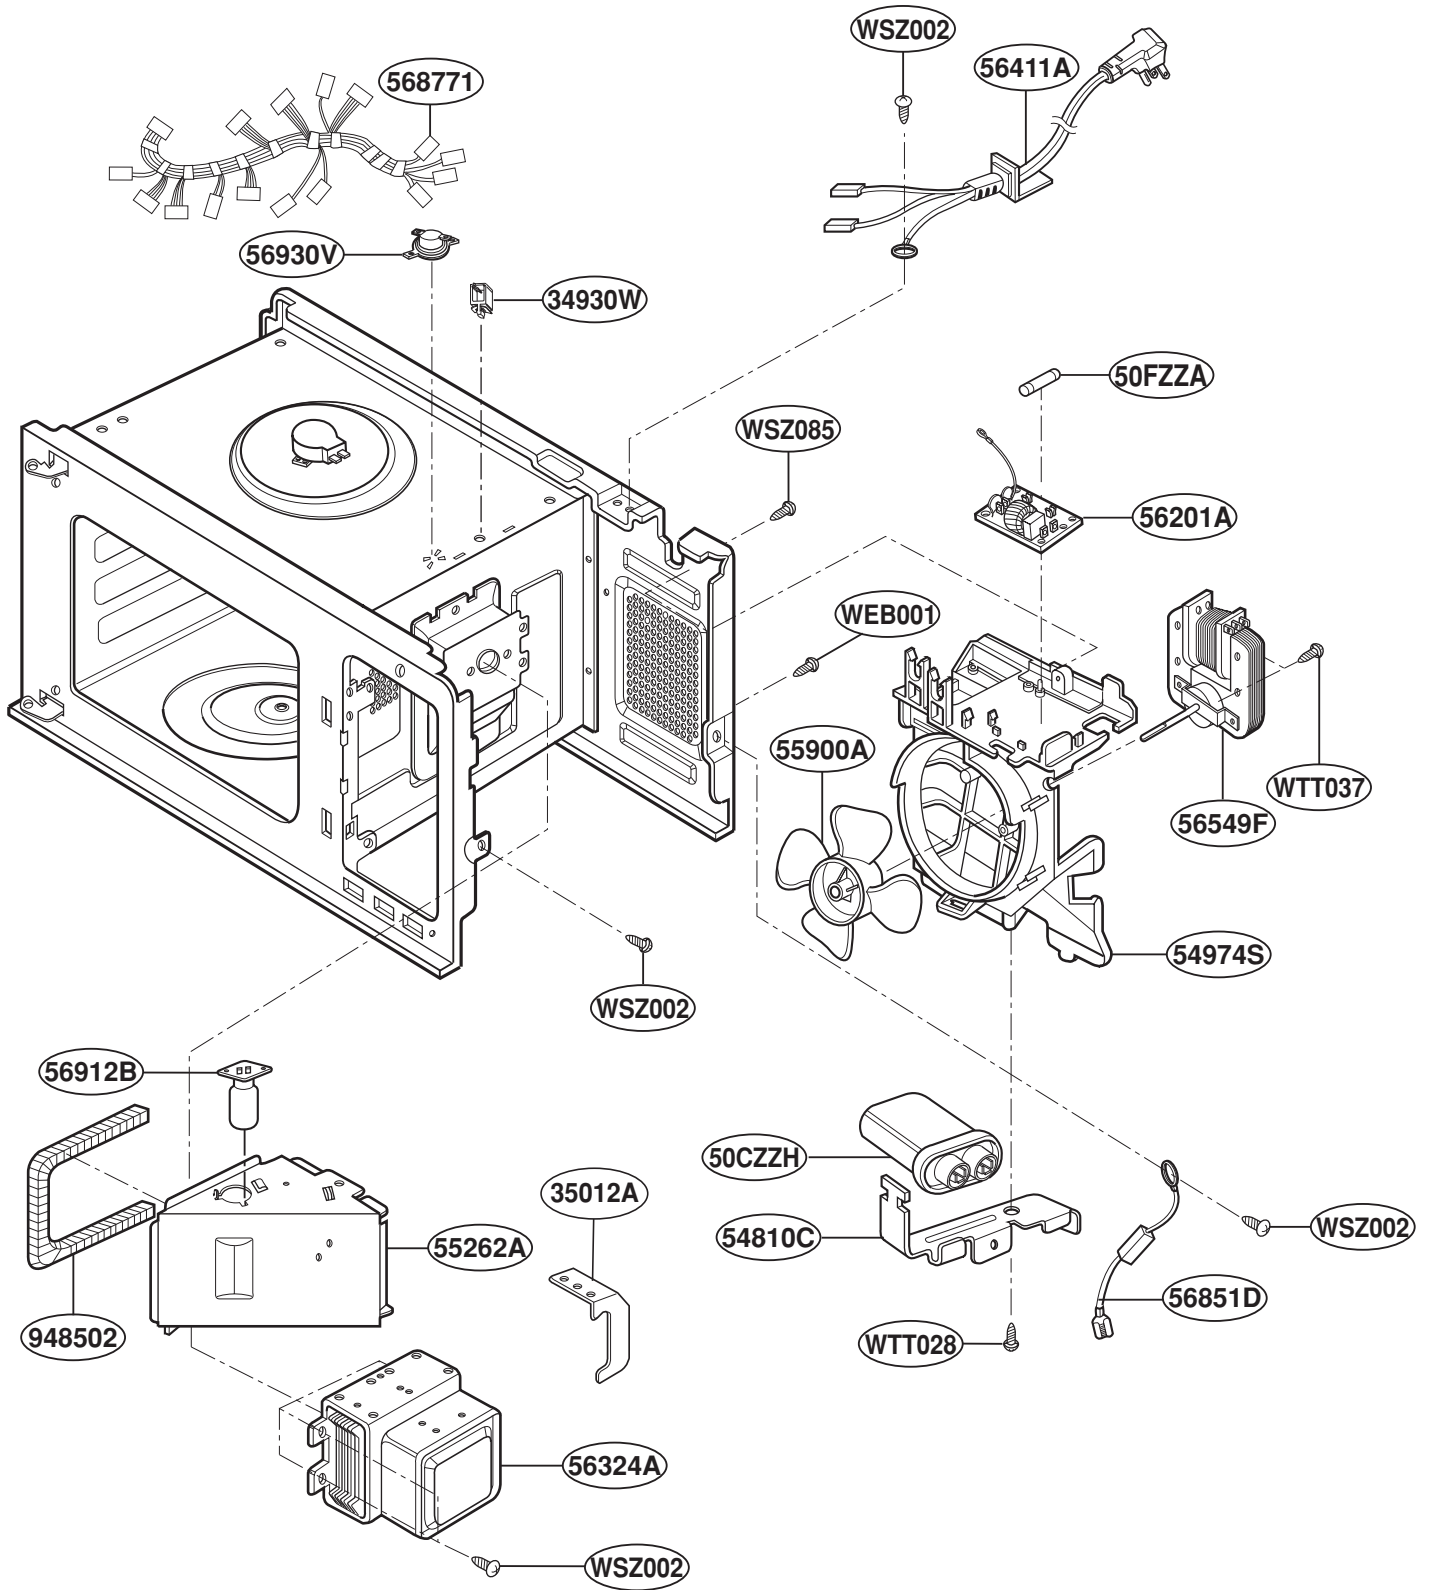

# CONTROL PANEL PARTS

For Model : JEB186CDNBB  
JEB186CDNWW

For Model : JEB186CSNSS

# OVEN CAVITY PARTS

# LATCH BOARD PARTS

# BASE PLATE PARTS