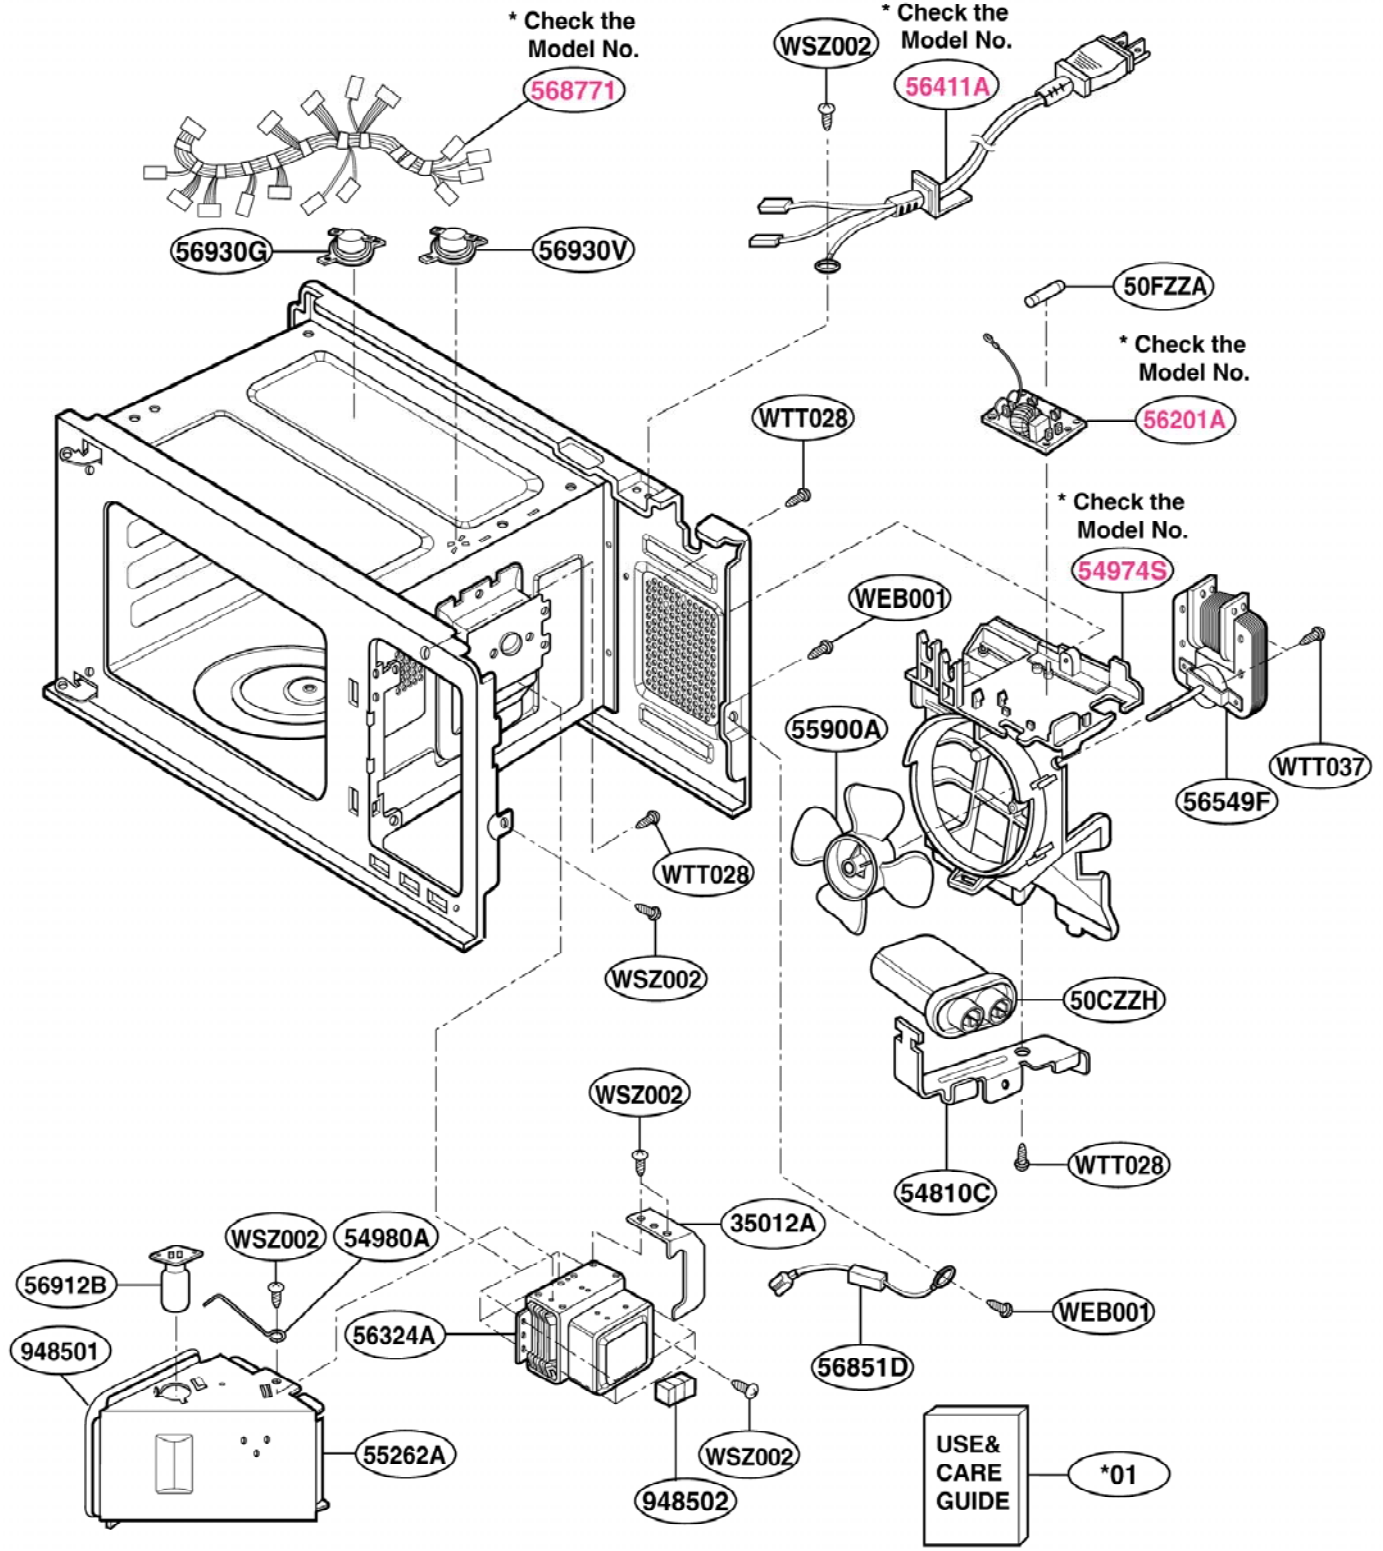

EXPLODED VIEW

INTRODUCTION

JES1339
JES1351

P/NO:3828W5S3366

DOOR PARTS

CONTROL PANEL PARTS

OVEN CAVITY PARTS

LATCH BOARD PARTS

INTERIOR PARTS (I)

Model: JES1339WC 03
JES1351WB 04

Check the rating label of **Model** and order SVC parts according to the **Model No.**

INTERIOR PARTS (II)

Model: JES1339WC 04
JES1351WB 05

Check the rating label of **Model** and order SVC parts according to the **Model No.**

BASE PLATE PARTS

SENSOR PARTS

Model: JES1351