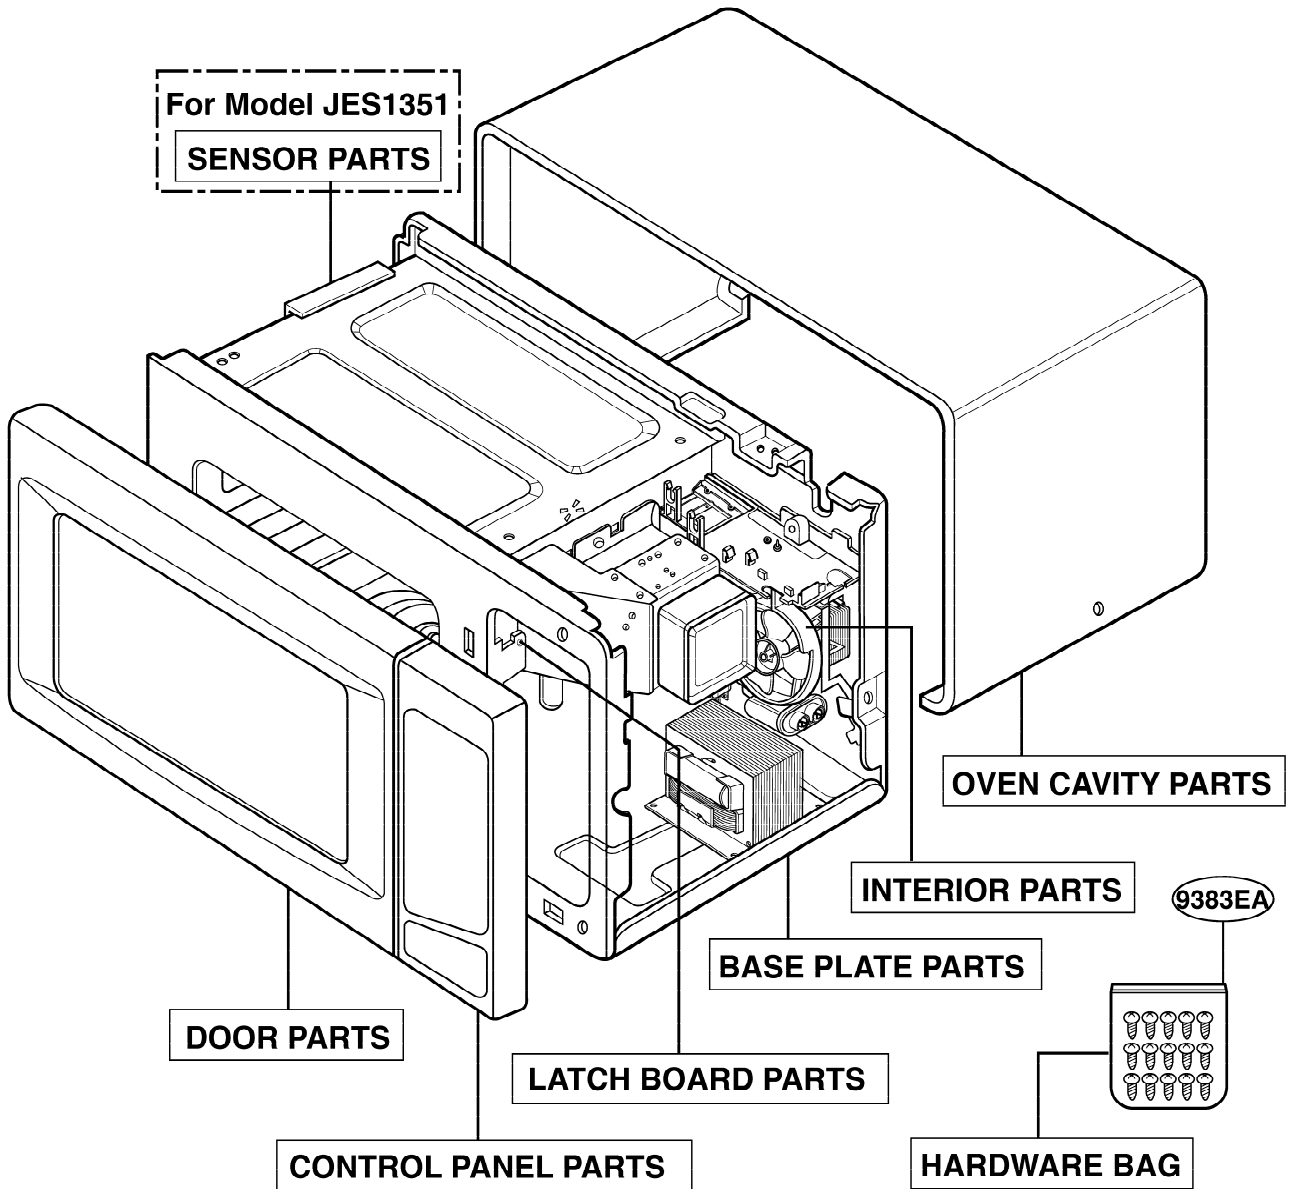

EXPLODED VIEW

INTRODUCTION

JES1339
JES1351

P/NO:3828W5S3366

DOOR PARTS

CONTROL PANEL PARTS

OVEN CAVITY PARTS

LATCH BOARD PARTS

INTERIOR PARTS (I)

Model: JES1339WC 03
JES1351WB 04

Check the rating label of **Model** and order SVC parts according to the **Model No.**

INTERIOR PARTS (II)

Model: JES1339WC 04
JES1351WB 05

Check the rating label of **Model** and order SVC parts according to the **Model No.**

BASE PLATE PARTS

SENSOR PARTS

Model: JES1351