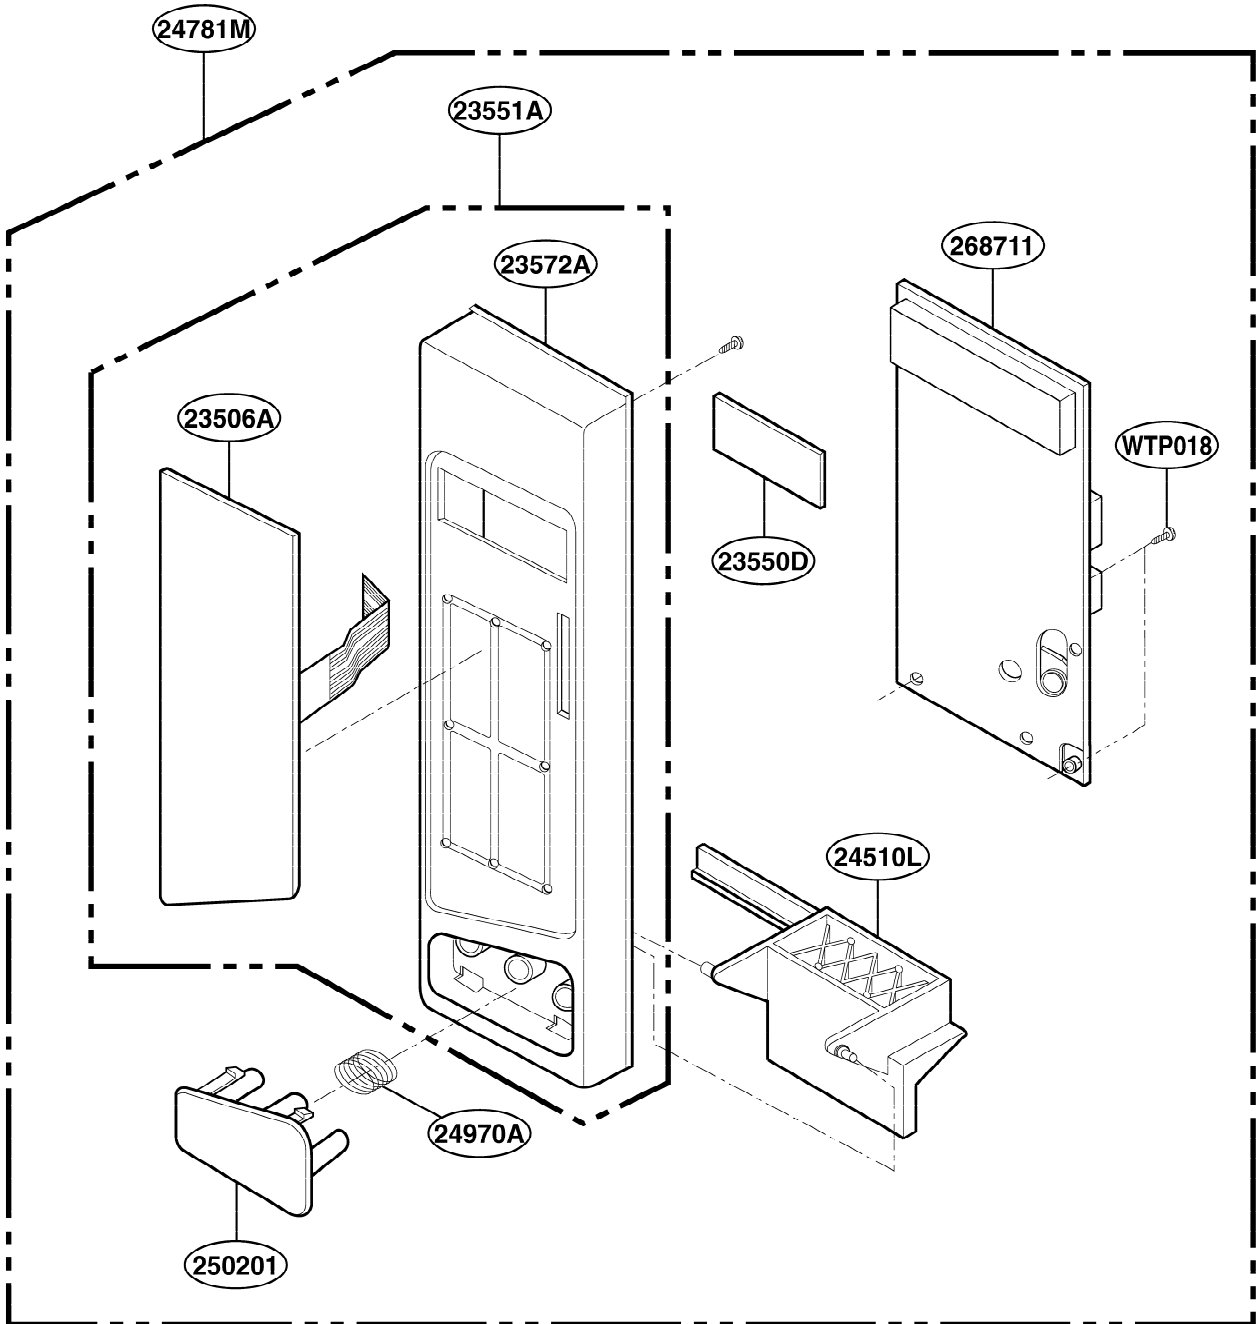

EXPLODED VIEW

INTRODUCTION

JES1339
JES1351

P/NO:3828W5S3366

DOOR PARTS

CONTROL PANEL PARTS

OVEN CAVITY PARTS

LATCH BOARD PARTS

INTERIOR PARTS (I)

Model: JES1339WC 03
JES1351WB 04

Check the rating label of **Model** and order SVC parts according to the **Model No.**

INTERIOR PARTS (II)

Model: JES1339WC 04
JES1351WB 05

Check the rating label of **Model** and order SVC parts according to the **Model No.**

BASE PLATE PARTS

SENSOR PARTS

Model: JES1351