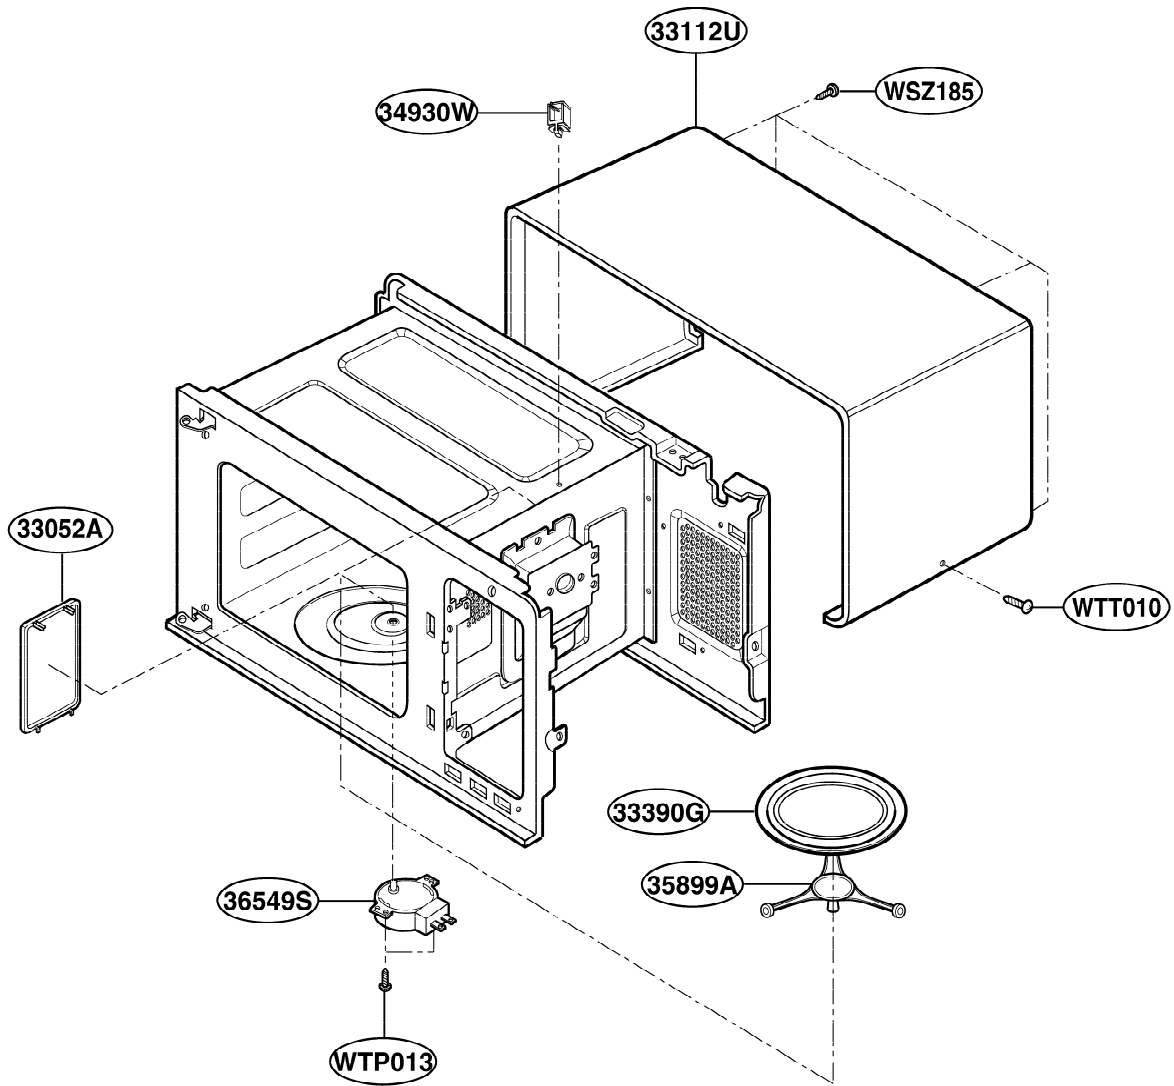

EXPLODED VIEW

INTRODUCTION

JES1339
JES1351

P/NO:3828W5S3366

DOOR PARTS

CONTROL PANEL PARTS

OVEN CAVITY PARTS

LATCH BOARD PARTS

INTERIOR PARTS (I)

Model: JES1339WC 03
JES1351WB 04

Check the rating label of **Model** and order SVC parts according to the **Model No.**

INTERIOR PARTS (II)

Model: JES1339WC 04
JES1351WB 05

Check the rating label of **Model** and order SVC parts according to the **Model No.**

BASE PLATE PARTS

SENSOR PARTS

Model: JES1351