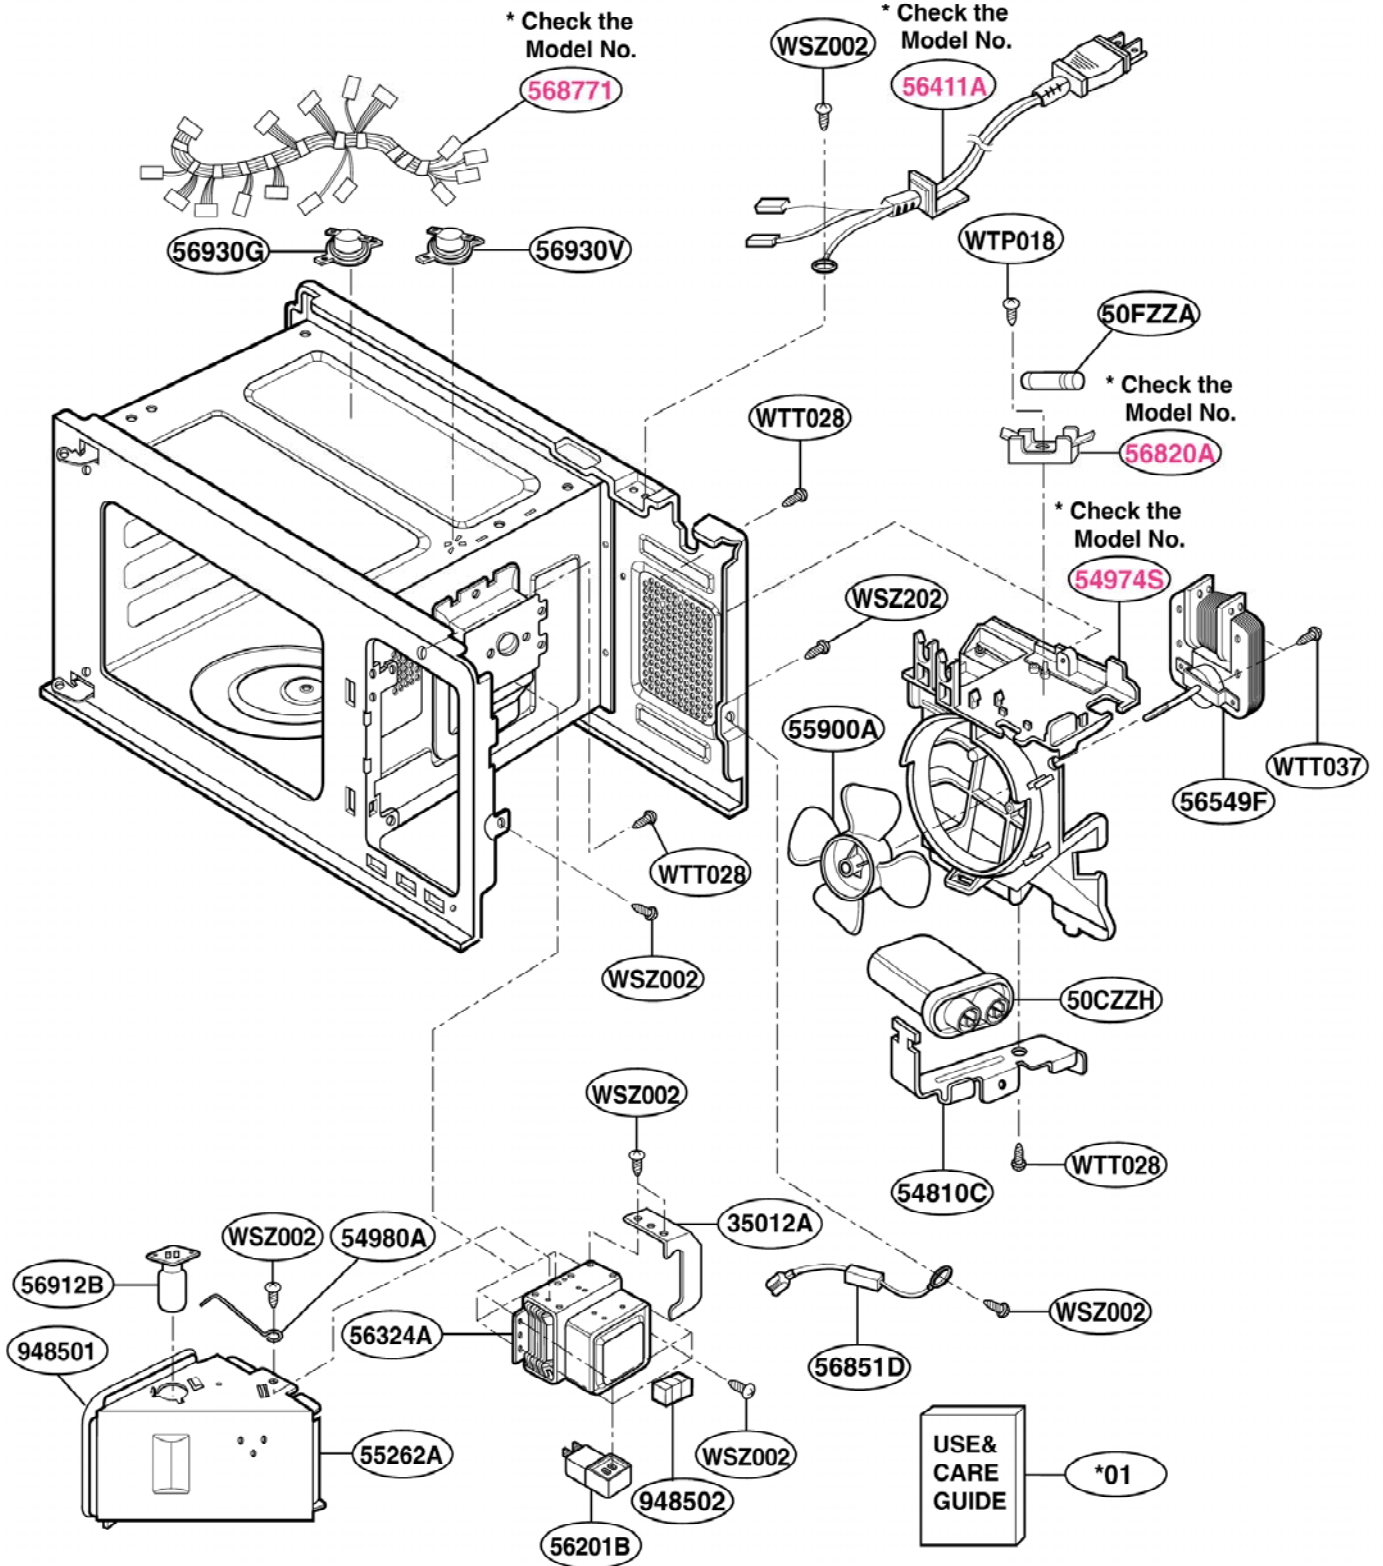

EXPLODED VIEW

INTRODUCTION

JES1339
JES1351

P/NO:3828W5S3366

DOOR PARTS

CONTROL PANEL PARTS

OVEN CAVITY PARTS

LATCH BOARD PARTS

INTERIOR PARTS (I)

Model: JES1339WC 03
JES1351WB 04

Check the rating label of **Model** and order SVC parts according to the **Model No.**

INTERIOR PARTS (II)

Model: JES1339WC 04
JES1351WB 05

Check the rating label of **Model** and order SVC parts according to the **Model No.**

BASE PLATE PARTS

SENSOR PARTS

Model: JES1351