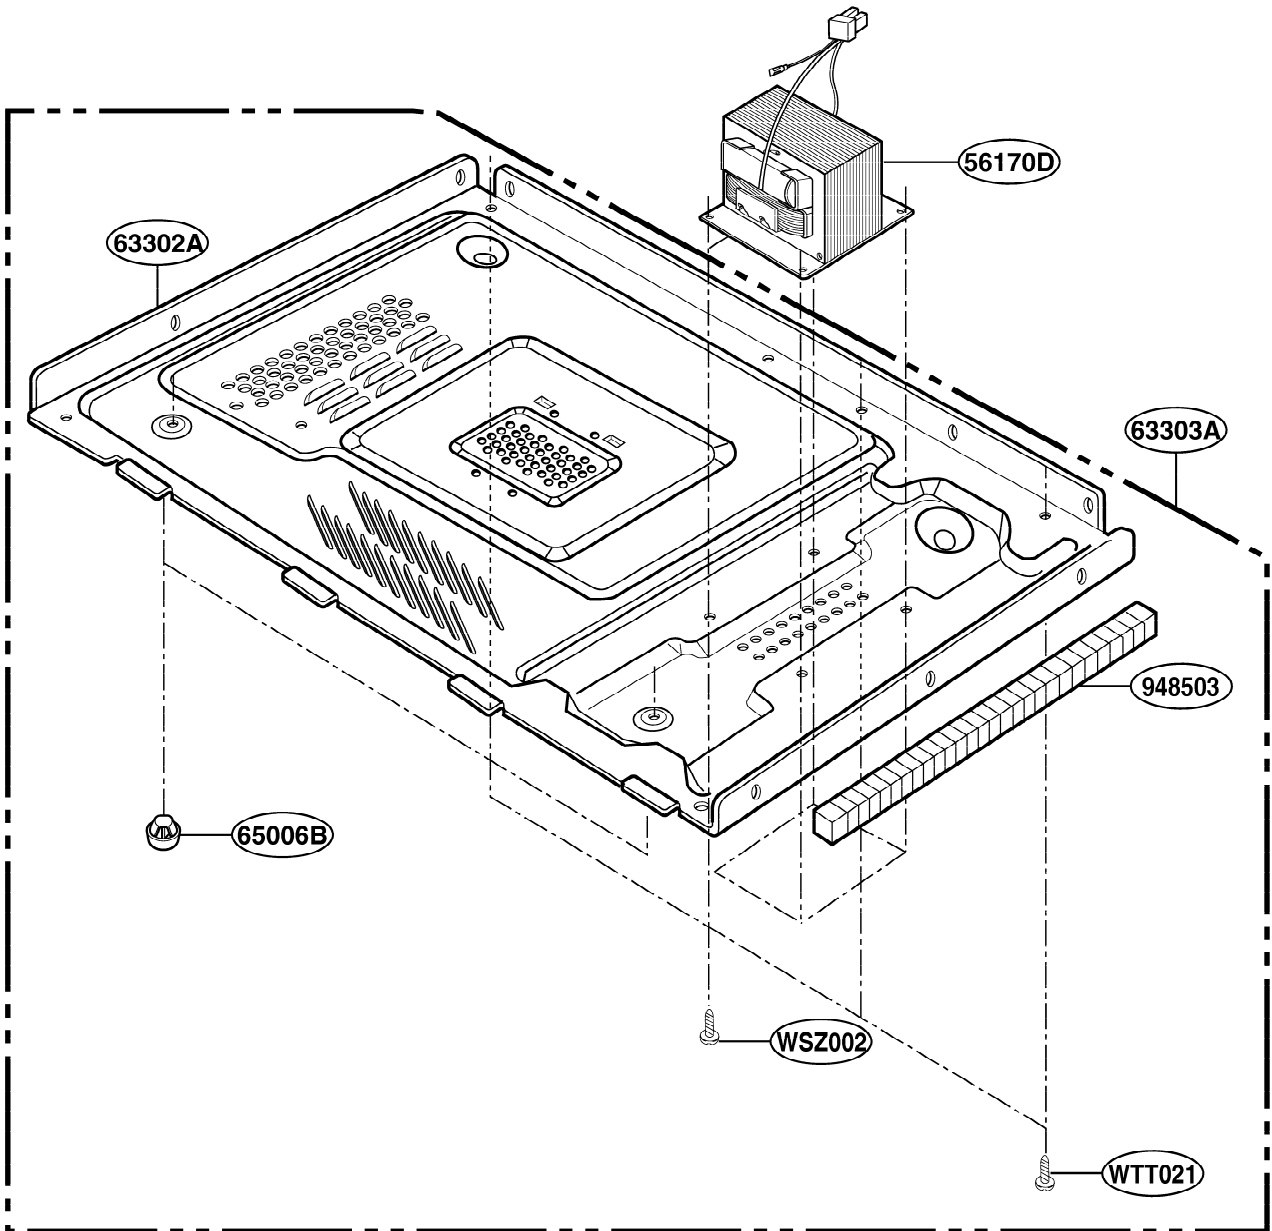

EXPLODED VIEW

INTRODUCTION

JES1339
JES1351

P/NO:3828W5S3366

DOOR PARTS

CONTROL PANEL PARTS

OVEN CAVITY PARTS

LATCH BOARD PARTS

INTERIOR PARTS (I)

Model: JES1339WC 03
JES1351WB 04

Check the rating label of **Model** and order SVC parts according to the **Model No.**

INTERIOR PARTS (II)

Model: JES1339WC 04
JES1351WB 05

Check the rating label of **Model** and order SVC parts according to the **Model No.**

BASE PLATE PARTS

SENSOR PARTS

Model: JES1351