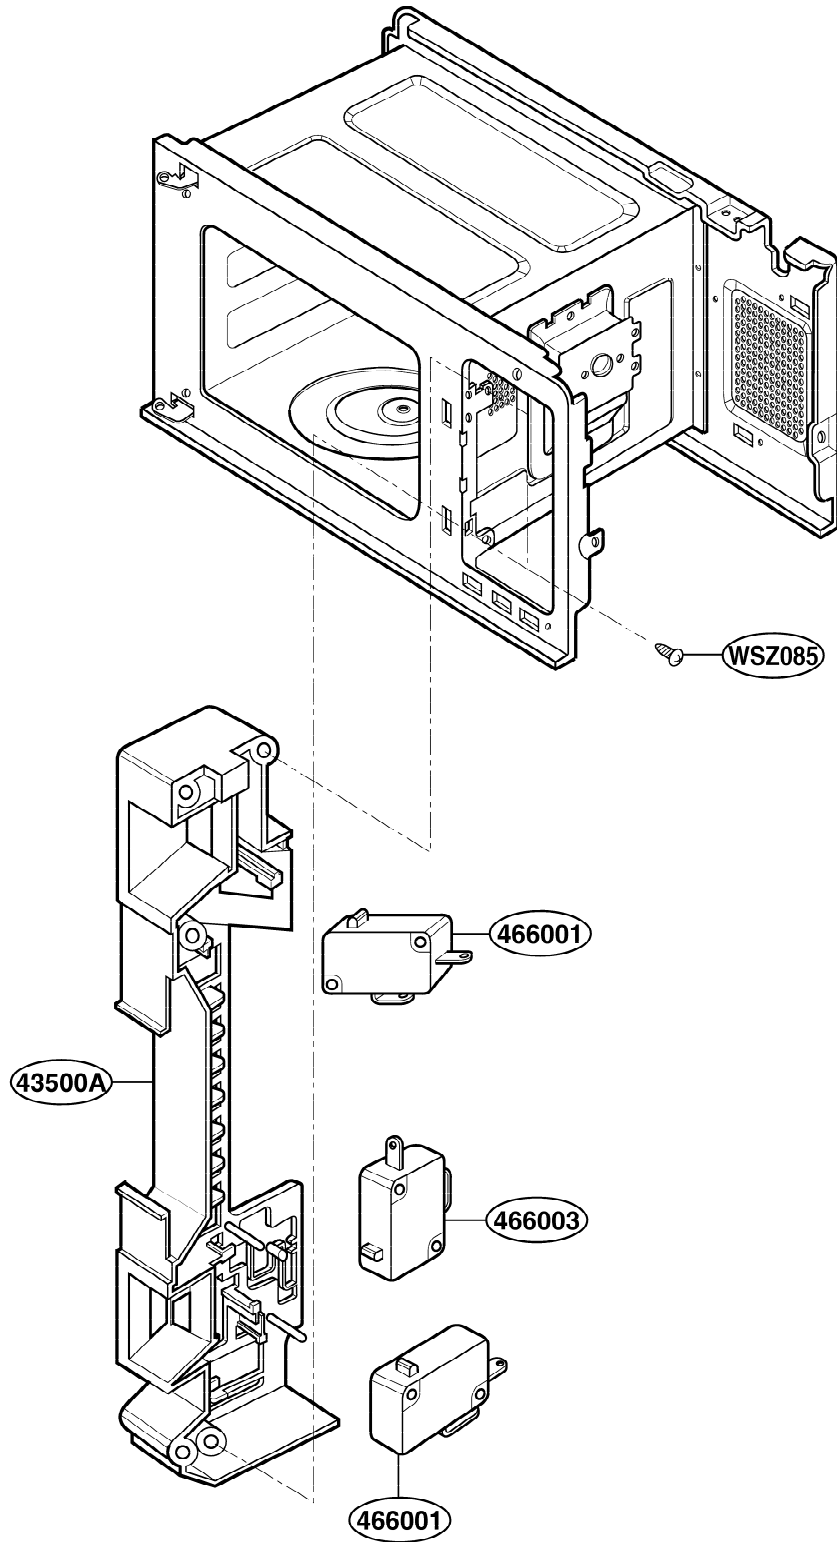

EXPLODED VIEW

INTRODUCTION

JES1339
JES1351

P/NO:3828W5S3366

DOOR PARTS

CONTROL PANEL PARTS

OVEN CAVITY PARTS

LATCH BOARD PARTS

INTERIOR PARTS (I)

Model: JES1339WC 03
JES1351WB 04

Check the rating label of **Model** and order SVC parts according to the **Model No.**

INTERIOR PARTS (II)

Model: JES1339WC 04
JES1351WB 05

Check the rating label of **Model** and order SVC parts according to the **Model No.**

BASE PLATE PARTS

SENSOR PARTS

Model: JES1351