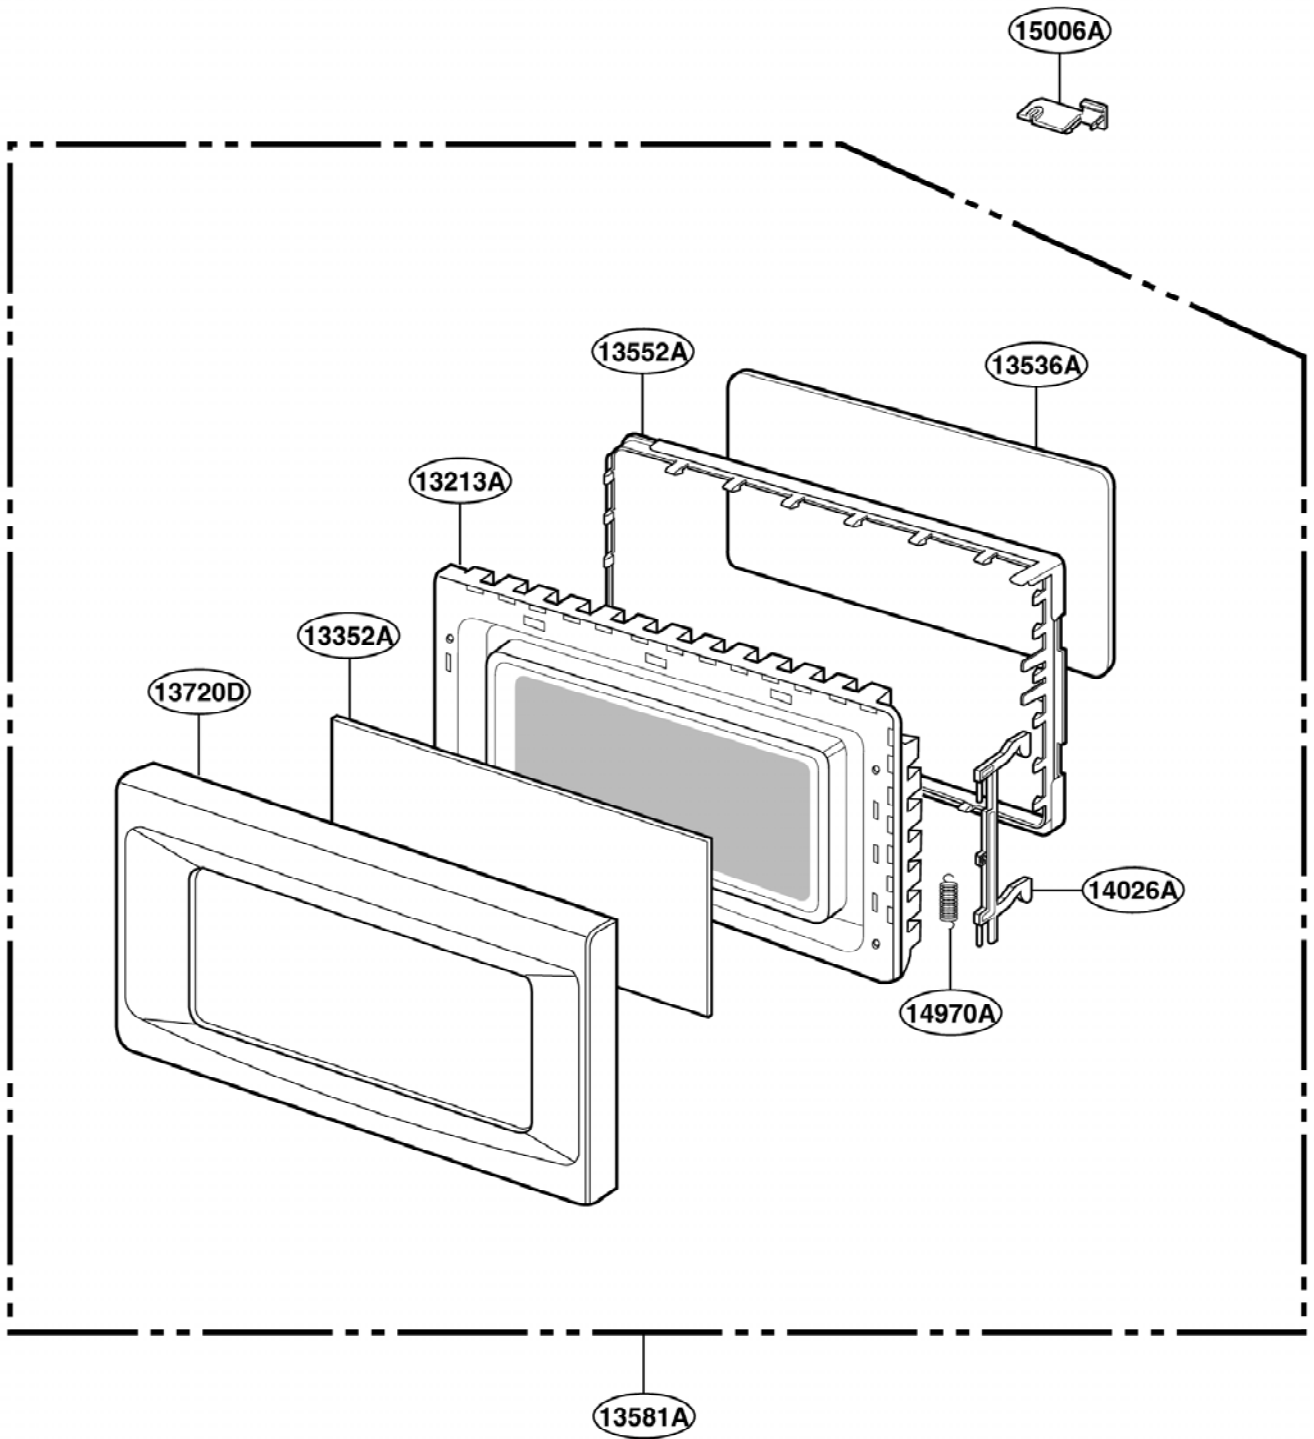

EXPLODED VIEW

INTRODUCTION

JES1339
JES1351

P/NO:3828W5S3366

DOOR PARTS

CONTROL PANEL PARTS

OVEN CAVITY PARTS

LATCH BOARD PARTS

INTERIOR PARTS (I)

Model: JES1339WC 03
JES1351WB 04

Check the rating label of **Model** and order SVC parts according to the **Model No.**

INTERIOR PARTS (II)

Model: JES1339WC 04
JES1351WB 05

Check the rating label of **Model** and order SVC parts according to the **Model No.**

BASE PLATE PARTS

SENSOR PARTS

Model: JES1351