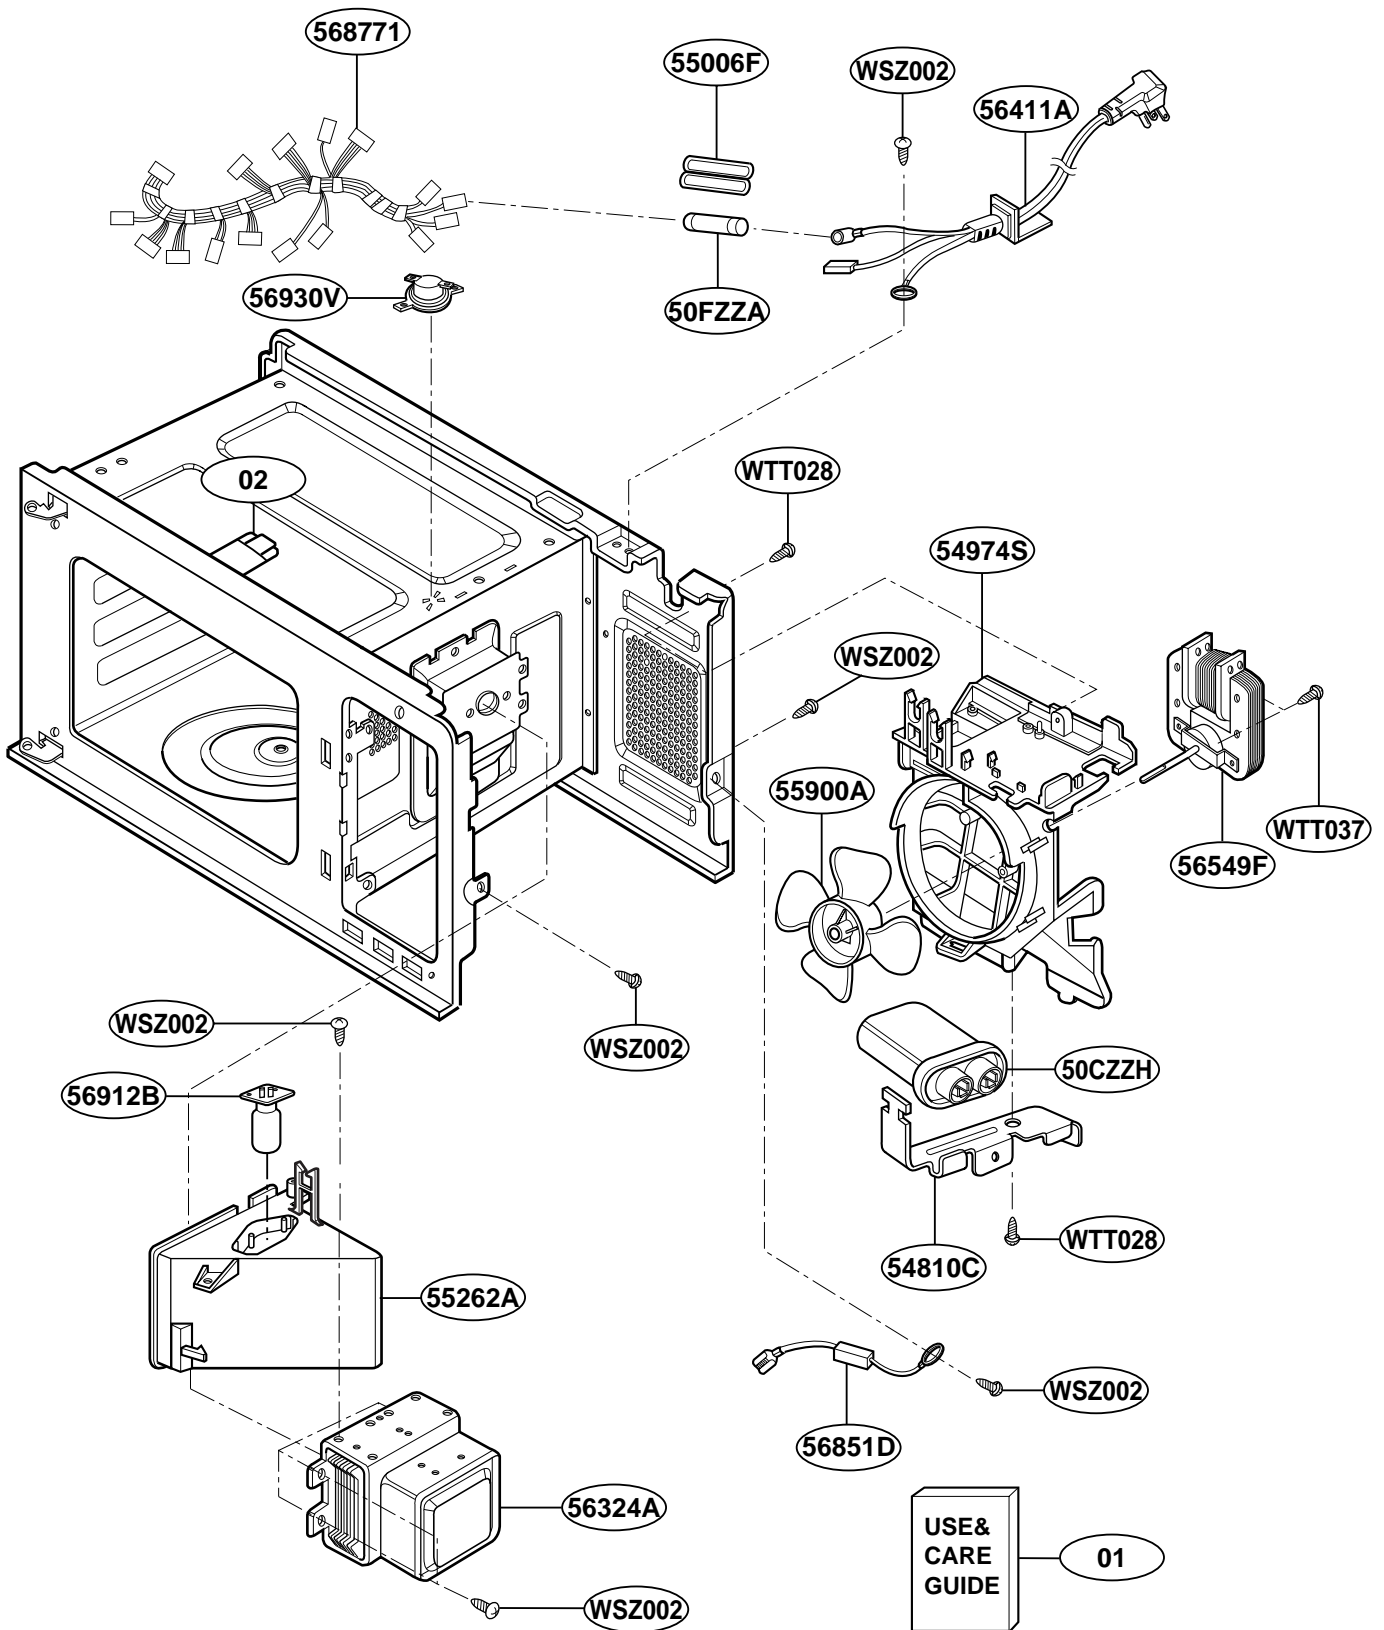

This Owner's Manual is provided and hosted by Appliance Factory Parts.

GE JES1351PWD Owner's Manual

[Shop genuine replacement parts for GE JES1351PWD](#)

DOOR PARTS

[Find Your GE Microwave Parts - Select From 3055 Models](#)

----- Manual continues below -----

EXPLODED VIEW

INTRODUCTION

MS-134SP

DOOR PARTS

CONTROL PANEL PARTS

OVEN CAVITY PARTS

LATCH BOARD PARTS

INTERIOR PARTS

BASE PLATE PARTS

SENSOR PARTS