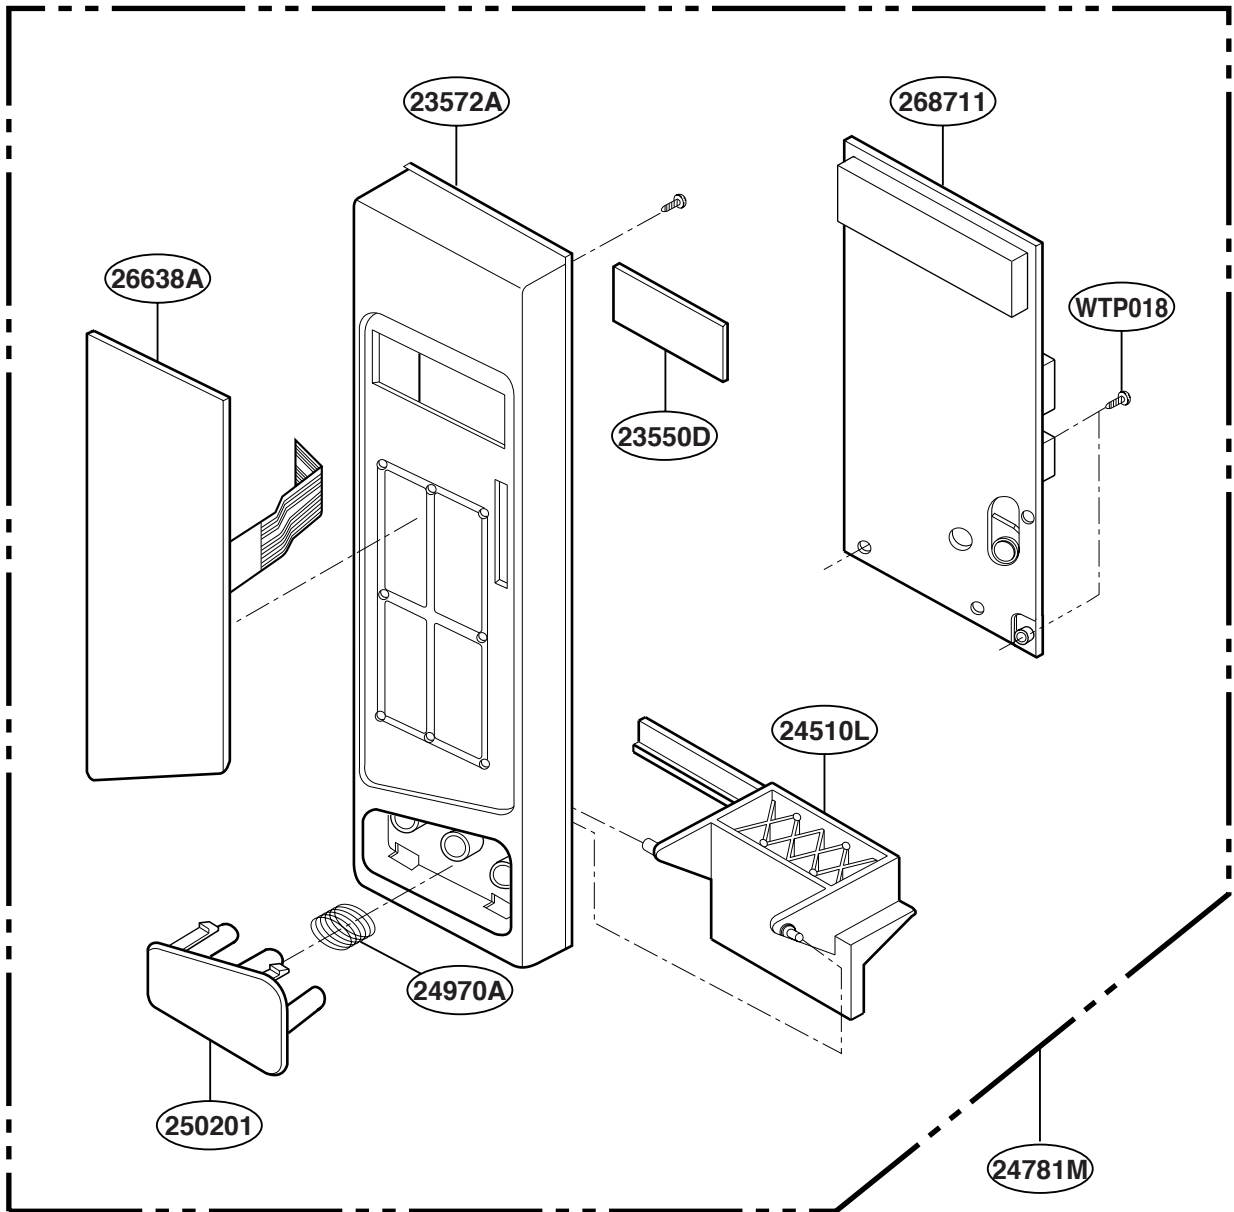

This Owner's Manual is provided and hosted by Appliance Factory Parts.

GE JES1351PWD Owner's Manual

[Shop genuine replacement parts for GE JES1351PWD](#)

DOOR PARTS

[Find Your GE Microwave Parts - Select From 3055 Models](#)

----- Manual continues below -----

EXPLODED VIEW

INTRODUCTION

MS-134SP

DOOR PARTS

CONTROL PANEL PARTS

OVEN CAVITY PARTS

LATCH BOARD PARTS

INTERIOR PARTS

BASE PLATE PARTS

SENSOR PARTS