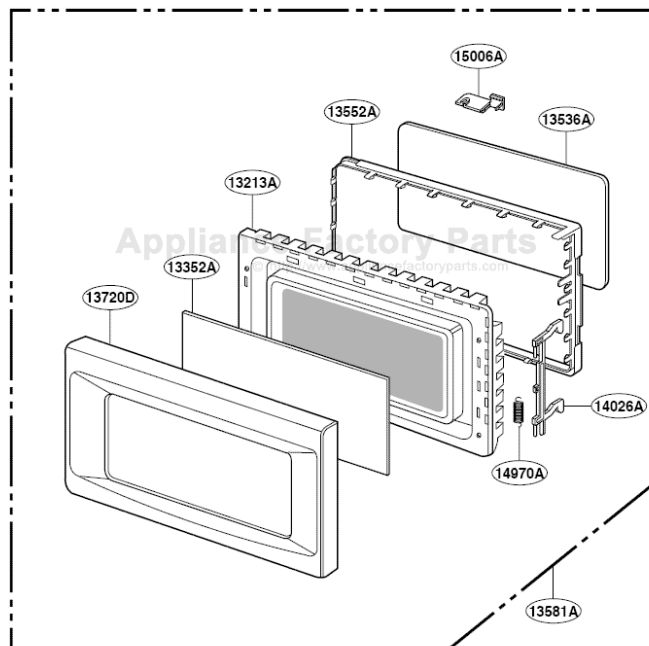

This Owner's Manual is provided and hosted by Appliance Factory Parts.

GE JES1351PWD Owner's Manual

[Shop genuine replacement parts for GE JES1351PWD](#)

DOOR PARTS

[Find Your GE Microwave Parts - Select From 3055 Models](#)

----- Manual continues below -----

EXPLODED VIEW

INTRODUCTION

MS-134SP

DOOR PARTS

CONTROL PANEL PARTS

OVEN CAVITY PARTS

LATCH BOARD PARTS

INTERIOR PARTS

BASE PLATE PARTS

SENSOR PARTS