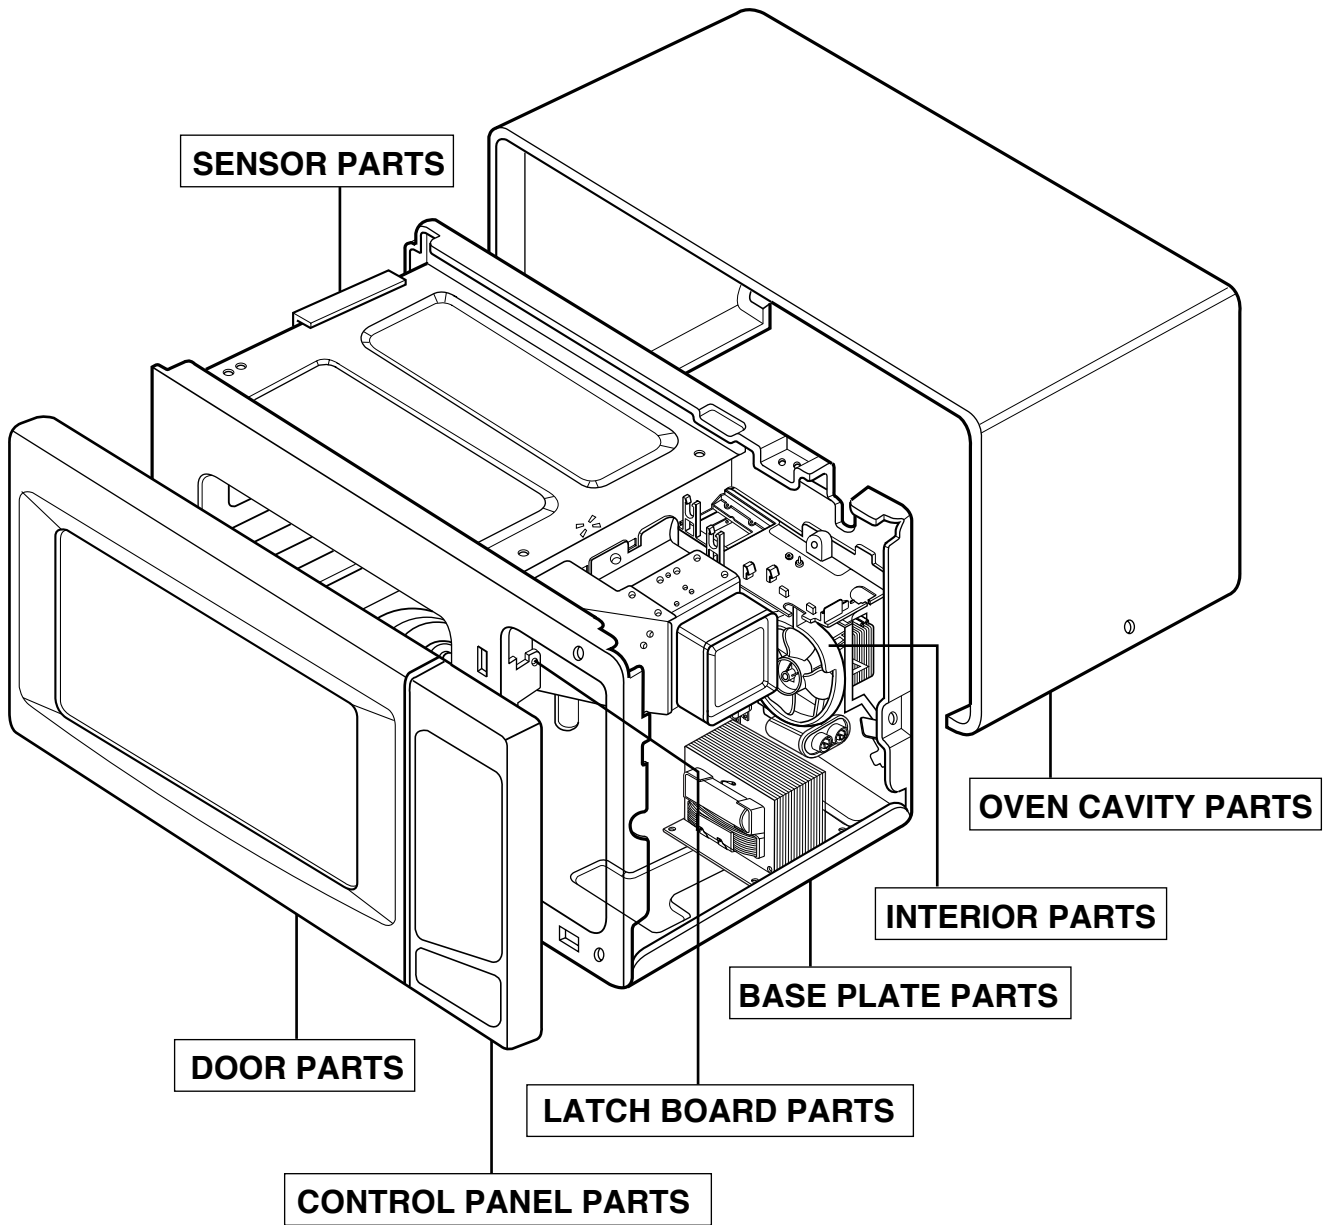

This Owner's Manual is provided and hosted by Appliance Factory Parts.

GE JES1351PWD Owner's Manual

[Shop genuine replacement parts for GE JES1351PWD](#)

DOOR PARTS

[Find Your GE Microwave Parts - Select From 3055 Models](#)

----- Manual continues below -----

EXPLODED VIEW

INTRODUCTION

MS-134SP

DOOR PARTS

CONTROL PANEL PARTS

OVEN CAVITY PARTS

LATCH BOARD PARTS

INTERIOR PARTS

BASE PLATE PARTS

SENSOR PARTS